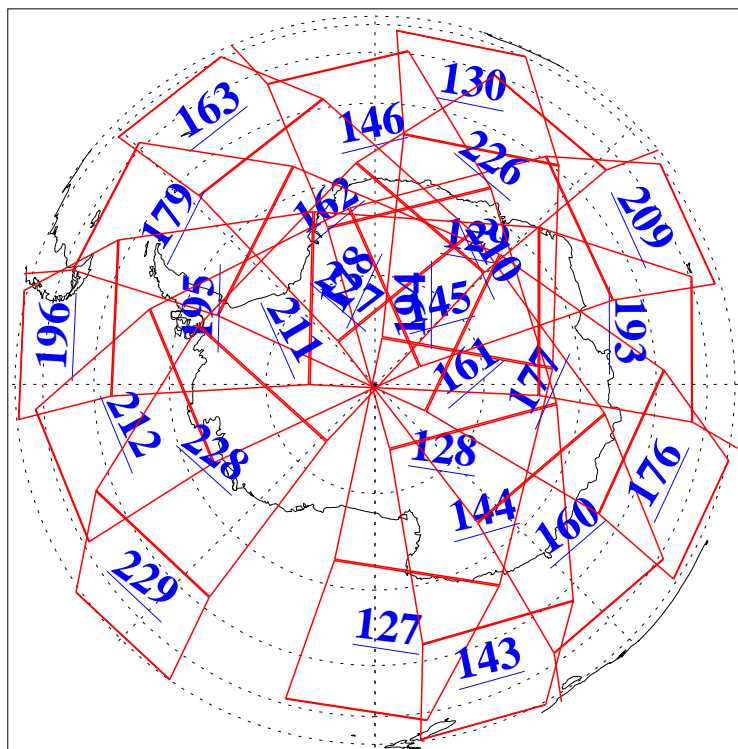

L1B Availability
AMSU Granules: 240
HSB Granules: 0
AIRS Granules: 240

26 Jul 2004
DoY 208
Aqua Day 814
Granules: 1 to 120

Granules: 121 to 240

Legend: AMSU Available, HSB Available, AIRS Available

L1B Availability
AMSU Granules: 240
HSB Granules: 0
AIRS Granules: 240

26 Jul 2004
DoY 208
Aqua Day 814

Ascending Granules

Descending Granules

Legend: AMSU Available, HSB Available, AIRS Available

L1B Availability
AMSU Granules: 240
HSB Granules: 0
AIRS Granules: 240

26 Jul 2004
DoY 208
Aqua Day 814

Northern Hemisphere Granules

Southern Hemisphere Granules

Legend: AMSU Available, HSB Available, AIRS Available