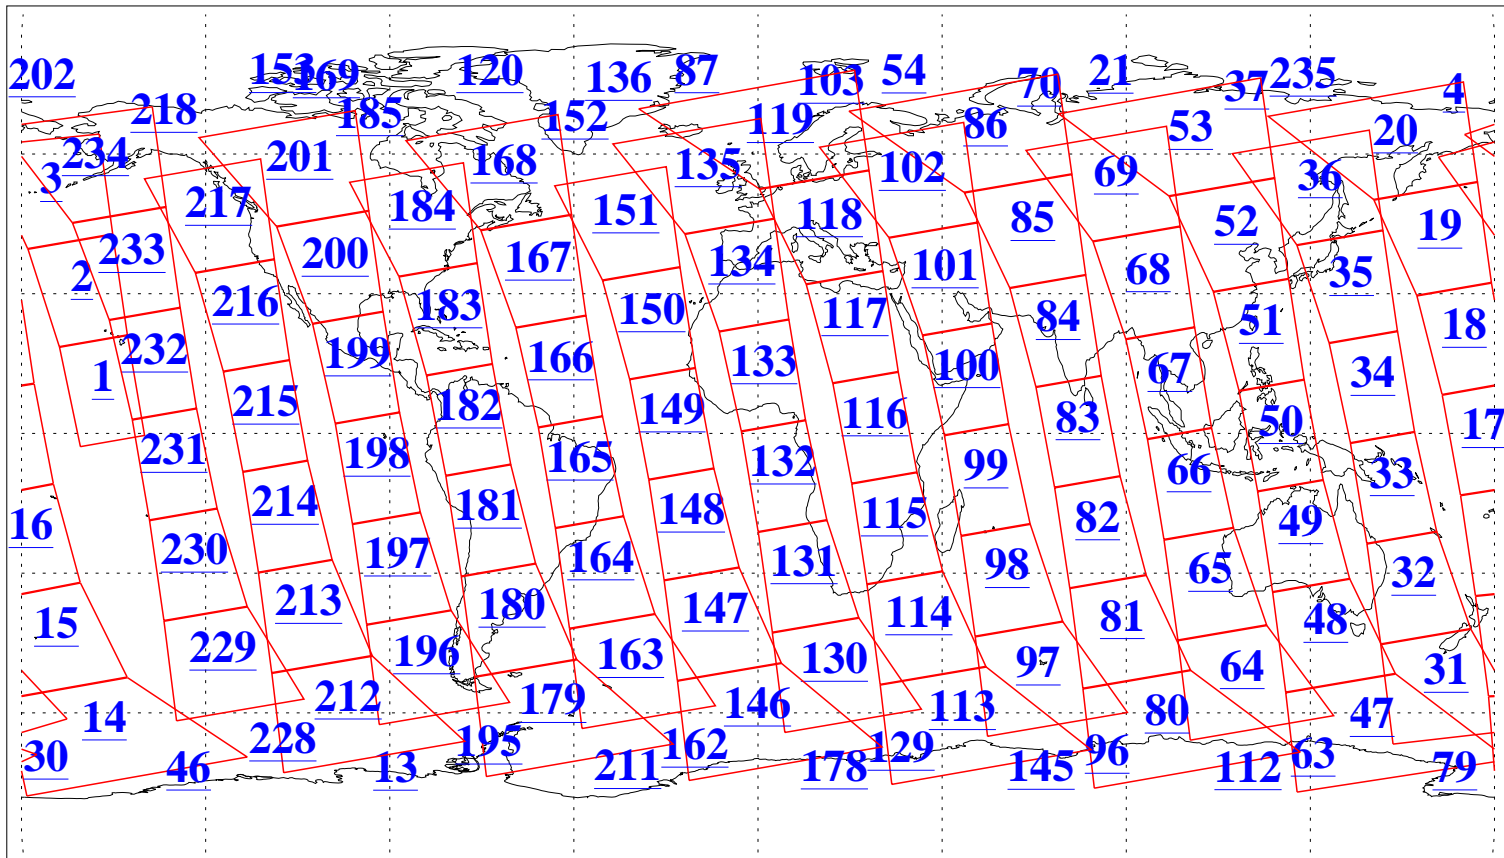

L1B Availability
AMSU Granules: 240
HSB Granules: 0
AIRS Granules: 240

26 Jul 2004
DoY 208
Aqua Day 814
Granules: 1 to 120

Granules: 121 to 240

Legend: AMSU Available, HSB Available, AIRS Available

L1B Availability
AMSU Granules: 240
HSB Granules: 0
AIRS Granules: 240

26 Jul 2004
DoY 208
Aqua Day 814

Ascending Granules

Descending Granules

Legend: AMSU Available, HSB Available, AIRS Available

L1B Availability
AMSU Granules: 240
HSB Granules: 0
AIRS Granules: 240

26 Jul 2004
DoY 208
Aqua Day 814

Northern Hemisphere Granules

Southern Hemisphere Granules

Legend: AMSU Available, HSB Available, AIRS Available