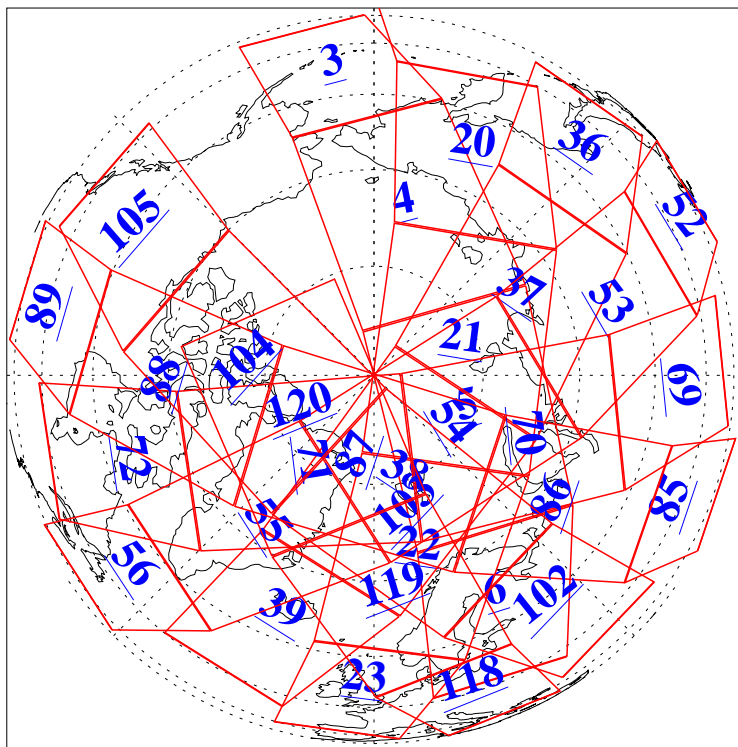

L1B Availability
AMSU Granules: 240
HSB Granules: 0
AIRS Granules: 240

26 Jul 2004
DoY 208
Aqua Day 814
Granules: 1 to 120

Granules: 121 to 240

Legend: AMSU Available, HSB Available, AIRS Available

L1B Availability
AMSU Granules: 240
HSB Granules: 0
AIRS Granules: 240

26 Jul 2004
DoY 208
Aqua Day 814

Ascending Granules

Descending Granules

Legend: AMSU Available, HSB Available, AIRS Available

L1B Availability
AMSU Granules: 240
HSB Granules: 0
AIRS Granules: 240

26 Jul 2004
DoY 208
Aqua Day 814

Northern Hemisphere Granules

Southern Hemisphere Granules

Legend: AMSU Available, HSB Available, AIRS Available