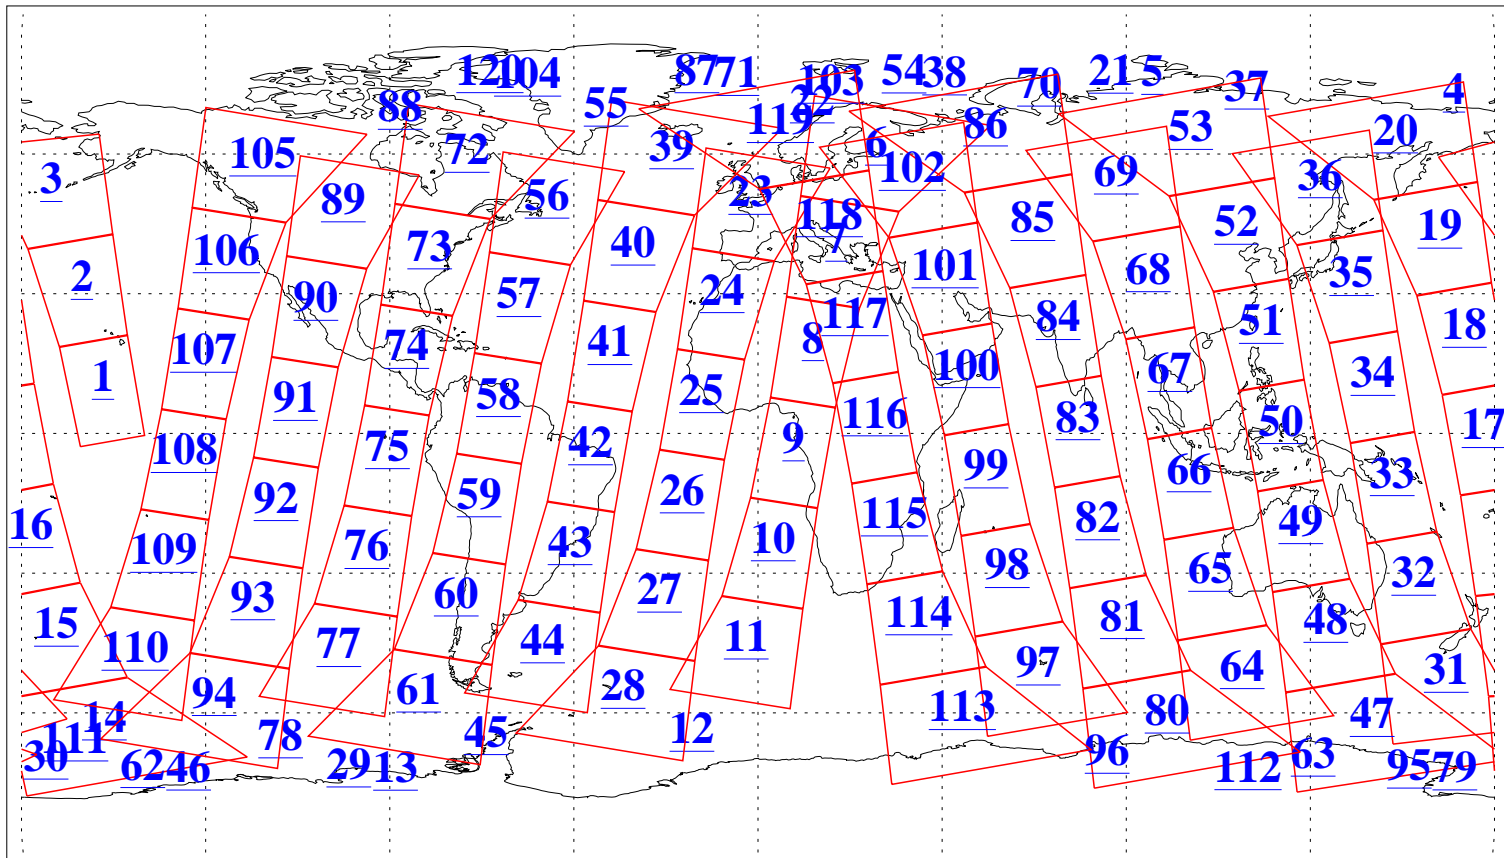

L1B Availability
AMSU Granules: 240
HSB Granules: 0
AIRS Granules: 240

26 Jul 2004
DoY 208
Aqua Day 814
Granules: 1 to 120

Granules: 121 to 240

Legend: AMSU Available, HSB Available, AIRS Available

L1B Availability
AMSU Granules: 240
HSB Granules: 0
AIRS Granules: 240

26 Jul 2004
DoY 208
Aqua Day 814

Ascending Granules

Descending Granules

Legend: AMSU Available, HSB Available, AIRS Available

L1B Availability
AMSU Granules: 240
HSB Granules: 0
AIRS Granules: 240

26 Jul 2004
DoY 208
Aqua Day 814

Northern Hemisphere Granules

Southern Hemisphere Granules

Legend: AMSU Available, HSB Available, AIRS Available