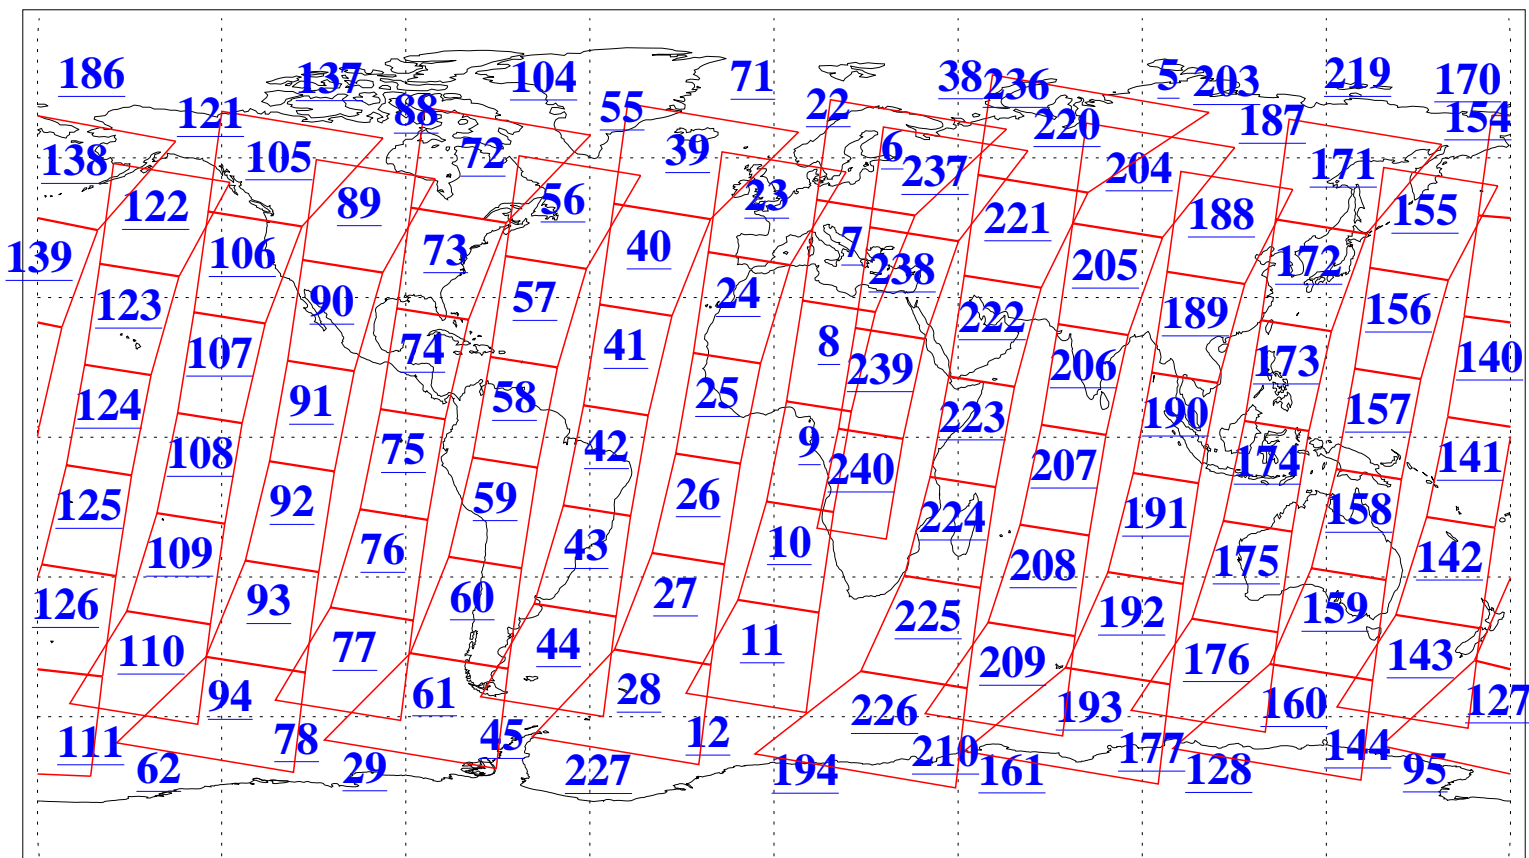

L1B Availability
AMSU Granules: 240
HSB Granules: 0
AIRS Granules: 240

26 Jul 2004
DoY 208
Aqua Day 814
Granules: 1 to 120

Granules: 121 to 240

Legend: AMSU Available, HSB Available, AIRS Available

L1B Availability
AMSU Granules: 240
HSB Granules: 0
AIRS Granules: 240

26 Jul 2004
DoY 208
Aqua Day 814

Ascending Granules

Descending Granules

Legend: AMSU Available, HSB Available, AIRS Available

L1B Availability
AMSU Granules: 240
HSB Granules: 0
AIRS Granules: 240

26 Jul 2004
DoY 208
Aqua Day 814

Northern Hemisphere Granules

Southern Hemisphere Granules

Legend: AMSU Available, HSB Available, AIRS Available