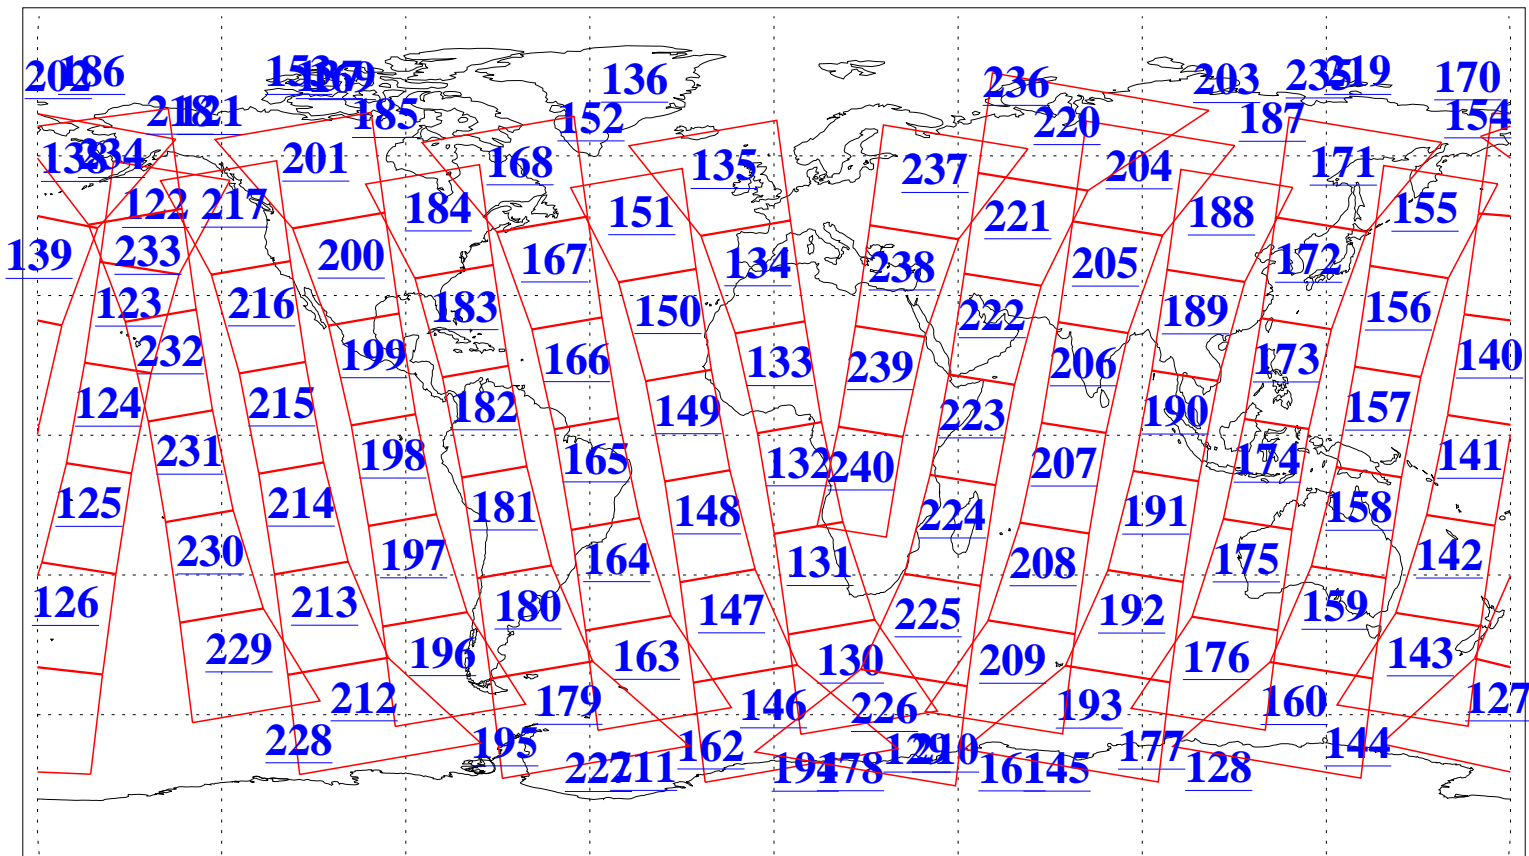

L1B Availability
AMSU Granules: 240
HSB Granules: 0
AIRS Granules: 240

26 Jul 2004
DoY 208
Aqua Day 814
Granules: 1 to 120

Granules: 121 to 240

Legend: AMSU Available, HSB Available, AIRS Available

L1B Availability
AMSU Granules: 240
HSB Granules: 0
AIRS Granules: 240

26 Jul 2004
DoY 208
Aqua Day 814

Ascending Granules

Descending Granules

Legend: AMSU Available, HSB Available, AIRS Available

L1B Availability
AMSU Granules: 240
HSB Granules: 0
AIRS Granules: 240

26 Jul 2004
DoY 208
Aqua Day 814