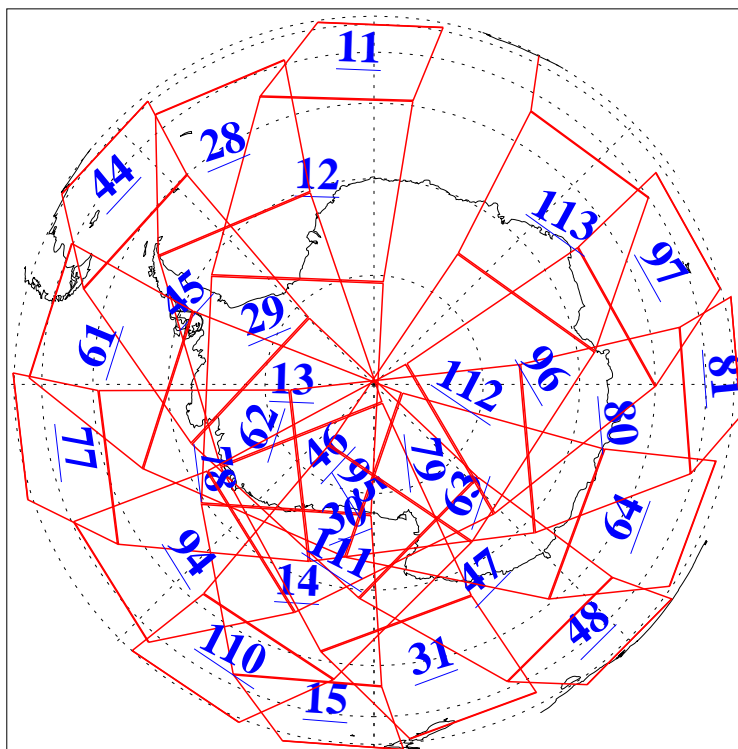

L1B Availability
AMSU Granules: 240
HSB Granules: 0
AIRS Granules: 240

26 Jul 2004
DoY 208
Aqua Day 814
Granules: 1 to 120

Granules: 121 to 240

Legend: AMSU Available, HSB Available, AIRS Available

L1B Availability
AMSU Granules: 240
HSB Granules: 0
AIRS Granules: 240

26 Jul 2004
DoY 208
Aqua Day 814

Ascending Granules

Descending Granules

Legend: AMSU Available, HSB Available, AIRS Available

L1B Availability
AMSU Granules: 240
HSB Granules: 0
AIRS Granules: 240

26 Jul 2004
DoY 208
Aqua Day 814

Northern Hemisphere Granules

Southern Hemisphere Granules

Legend: AMSU Available, HSB Available, AIRS Available