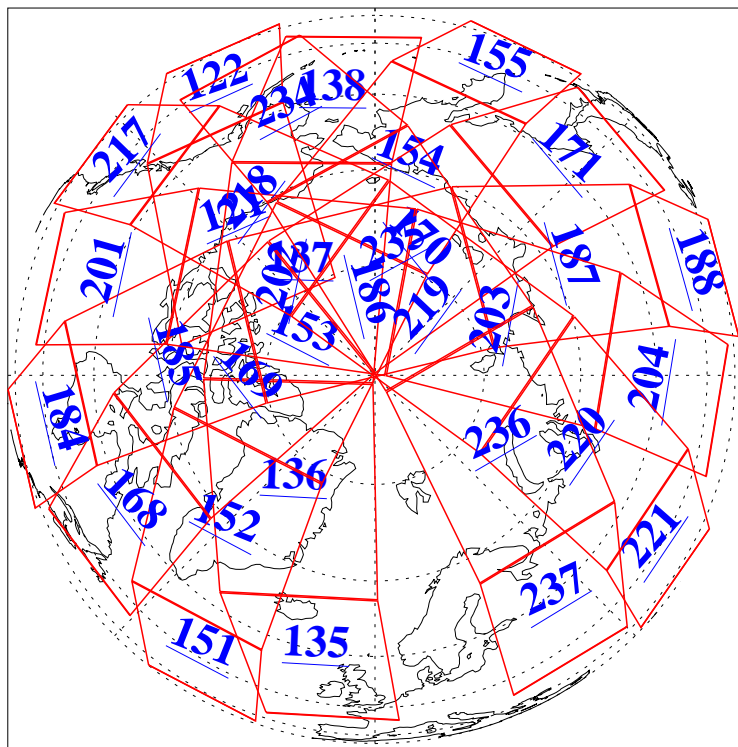

L1B Availability
AMSU Granules: 240
HSB Granules: 0
AIRS Granules: 240

26 Jul 2004
DoY 208
Aqua Day 814
Granules: 1 to 120

Granules: 121 to 240

Legend: AMSU Available, HSB Available, AIRS Available

L1B Availability
AMSU Granules: 240
HSB Granules: 0
AIRS Granules: 240

26 Jul 2004
DoY 208
Aqua Day 814

Ascending Granules

Descending Granules

Legend: AMSU Available, HSB Available, AIRS Available

L1B Availability
AMSU Granules: 240
HSB Granules: 0
AIRS Granules: 240

26 Jul 2004
DoY 208
Aqua Day 814

Northern Hemisphere Granules

Southern Hemisphere Granules

Legend: AMSU Available, HSB Available, AIRS Available