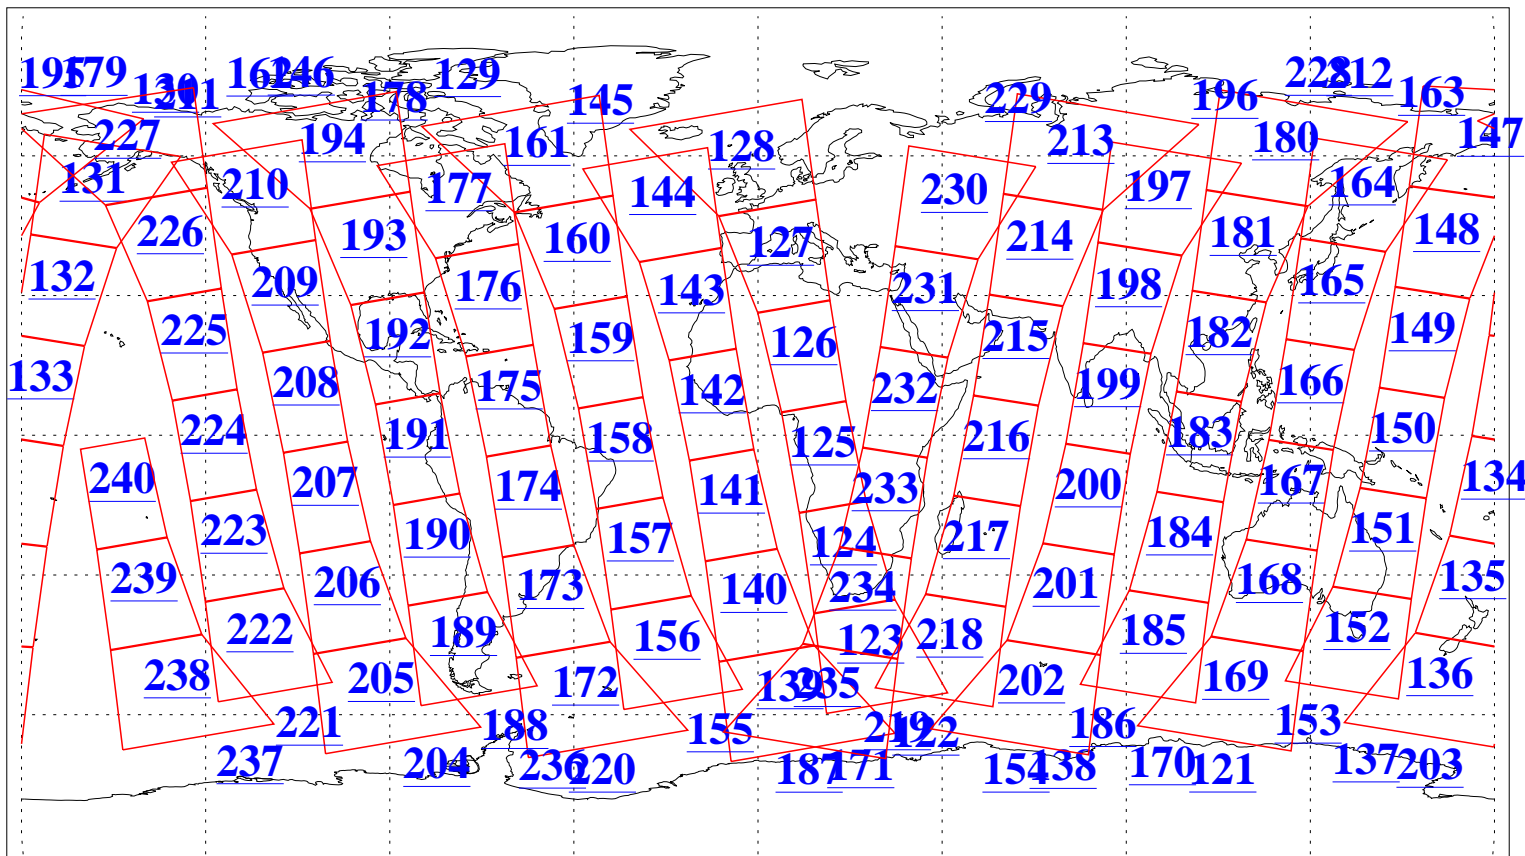

L1B Availability  
AMSU Granules: 240  
HSB Granules: 0  
AIRS Granules: 240

25 Jul 2004  
DoY 207  
Aqua Day 813  
Granules: 1 to 120

Granules: 121 to 240

Legend: AMSU Available, HSB Available, AIRS Available

L1B Availability  
AMSU Granules: 240  
HSB Granules: 0  
AIRS Granules: 240

25 Jul 2004  
DoY 207  
Aqua Day 813

Ascending Granules

Descending Granules

Legend: AMSU Available, HSB Available, AIRS Available

L1B Availability  
 AMSU Granules: 240  
 HSB Granules: 0  
 AIRS Granules: 240

25 Jul 2004  
 DoY 207  
 Aqua Day 813

Northern Hemisphere Granules

Southern Hemisphere Granules

Legend: AMSU Available, HSB Available, AIRS Available