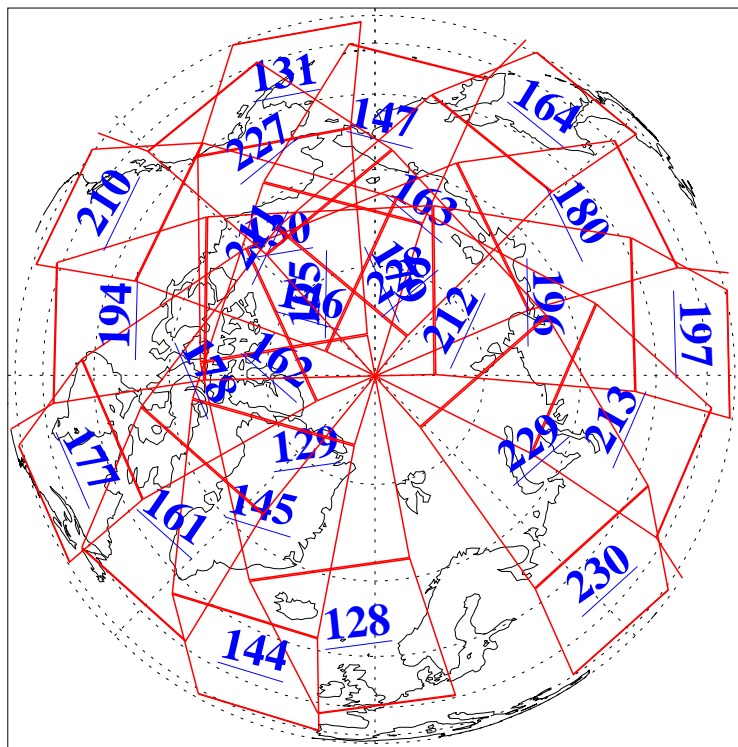

L1B Availability  
AMSU Granules: 240  
HSB Granules: 0  
AIRS Granules: 240

25 Jul 2004  
DoY 207  
Aqua Day 813  
Granules: 1 to 120

Granules: 121 to 240

Legend: AMSU Available, HSB Available, AIRS Available

L1B Availability  
AMSU Granules: 240  
HSB Granules: 0  
AIRS Granules: 240

25 Jul 2004  
DoY 207  
Aqua Day 813

Ascending Granules

Descending Granules

Legend: AMSU Available, HSB Available, AIRS Available

L1B Availability  
 AMSU Granules: 240  
 HSB Granules: 0  
 AIRS Granules: 240

25 Jul 2004  
 DoY 207  
 Aqua Day 813

Northern Hemisphere Granules

Southern Hemisphere Granules

Legend: AMSU Available, HSB Available, AIRS Available