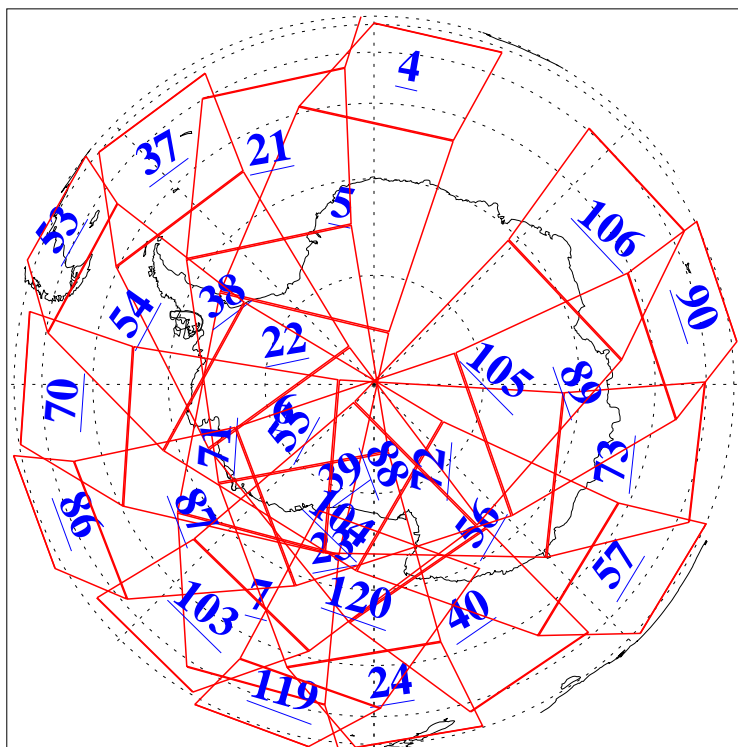

L1B Availability  
AMSU Granules: 240  
HSB Granules: 0  
AIRS Granules: 240

25 Jul 2004  
DoY 207  
Aqua Day 813  
Granules: 1 to 120

Granules: 121 to 240

Legend: AMSU Available, HSB Available, AIRS Available

L1B Availability  
AMSU Granules: 240  
HSB Granules: 0  
AIRS Granules: 240

25 Jul 2004  
DoY 207  
Aqua Day 813

Ascending Granules

Descending Granules

Legend: AMSU Available, HSB Available, AIRS Available

L1B Availability  
 AMSU Granules: 240  
 HSB Granules: 0  
 AIRS Granules: 240

25 Jul 2004  
 DoY 207  
 Aqua Day 813

Northern Hemisphere Granules

Southern Hemisphere Granules

Legend: AMSU Available, HSB Available, AIRS Available