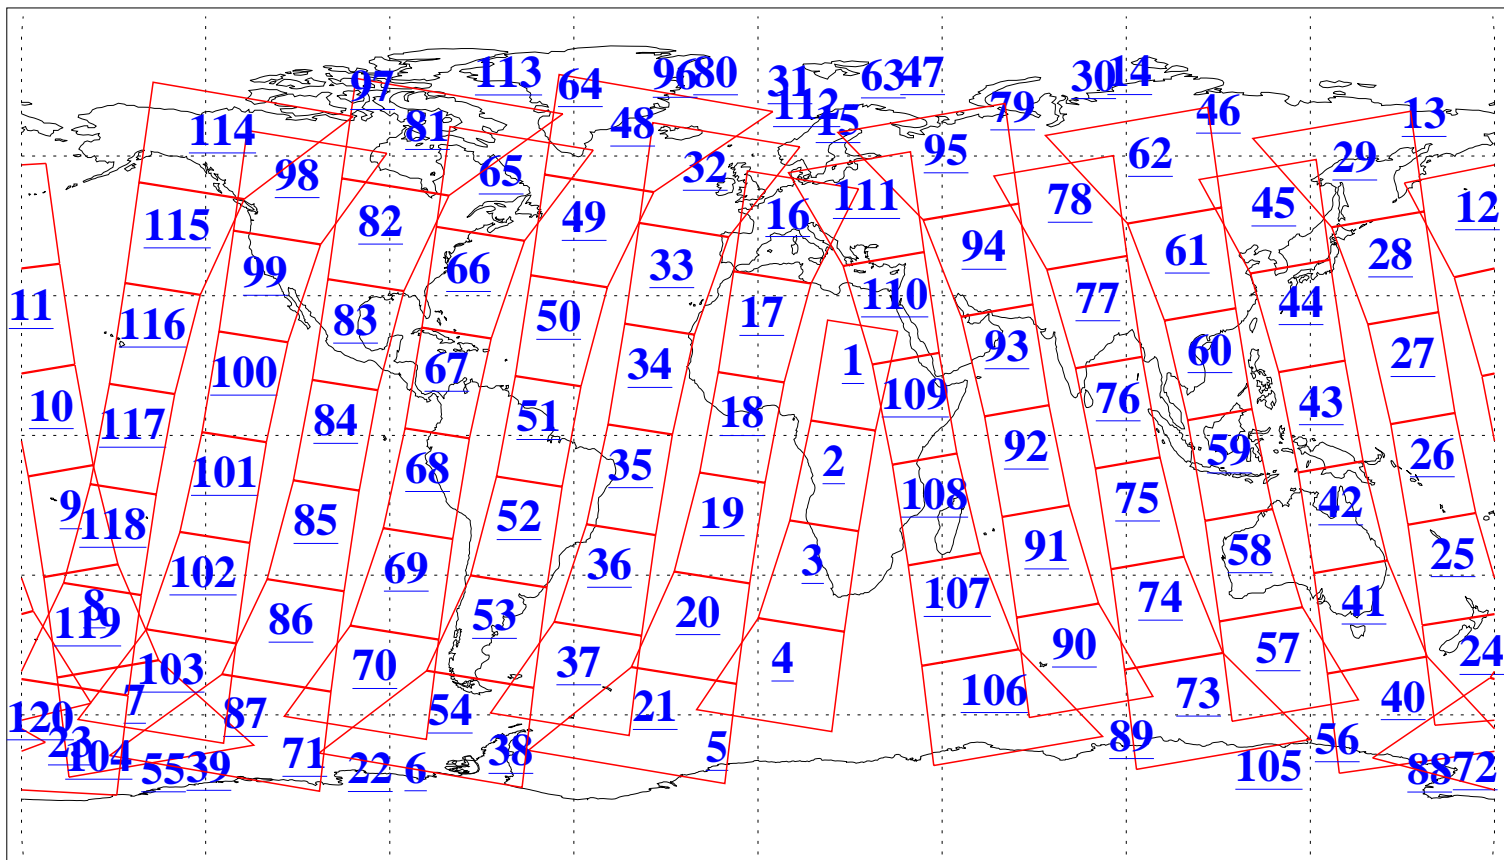

L1B Availability  
AMSU Granules: 240  
HSB Granules: 0  
AIRS Granules: 240

25 Jul 2004  
DoY 207  
Aqua Day 813  
Granules: 1 to 120

Granules: 121 to 240

Legend: AMSU Available, HSB Available, AIRS Available

L1B Availability  
AMSU Granules: 240  
HSB Granules: 0  
AIRS Granules: 240

25 Jul 2004  
DoY 207  
Aqua Day 813

Ascending Granules

Descending Granules

Legend: AMSU Available, HSB Available, AIRS Available

L1B Availability  
 AMSU Granules: 240  
 HSB Granules: 0  
 AIRS Granules: 240

25 Jul 2004  
 DoY 207  
 Aqua Day 813

Northern Hemisphere Granules

Southern Hemisphere Granules

Legend: AMSU Available, HSB Available, AIRS Available