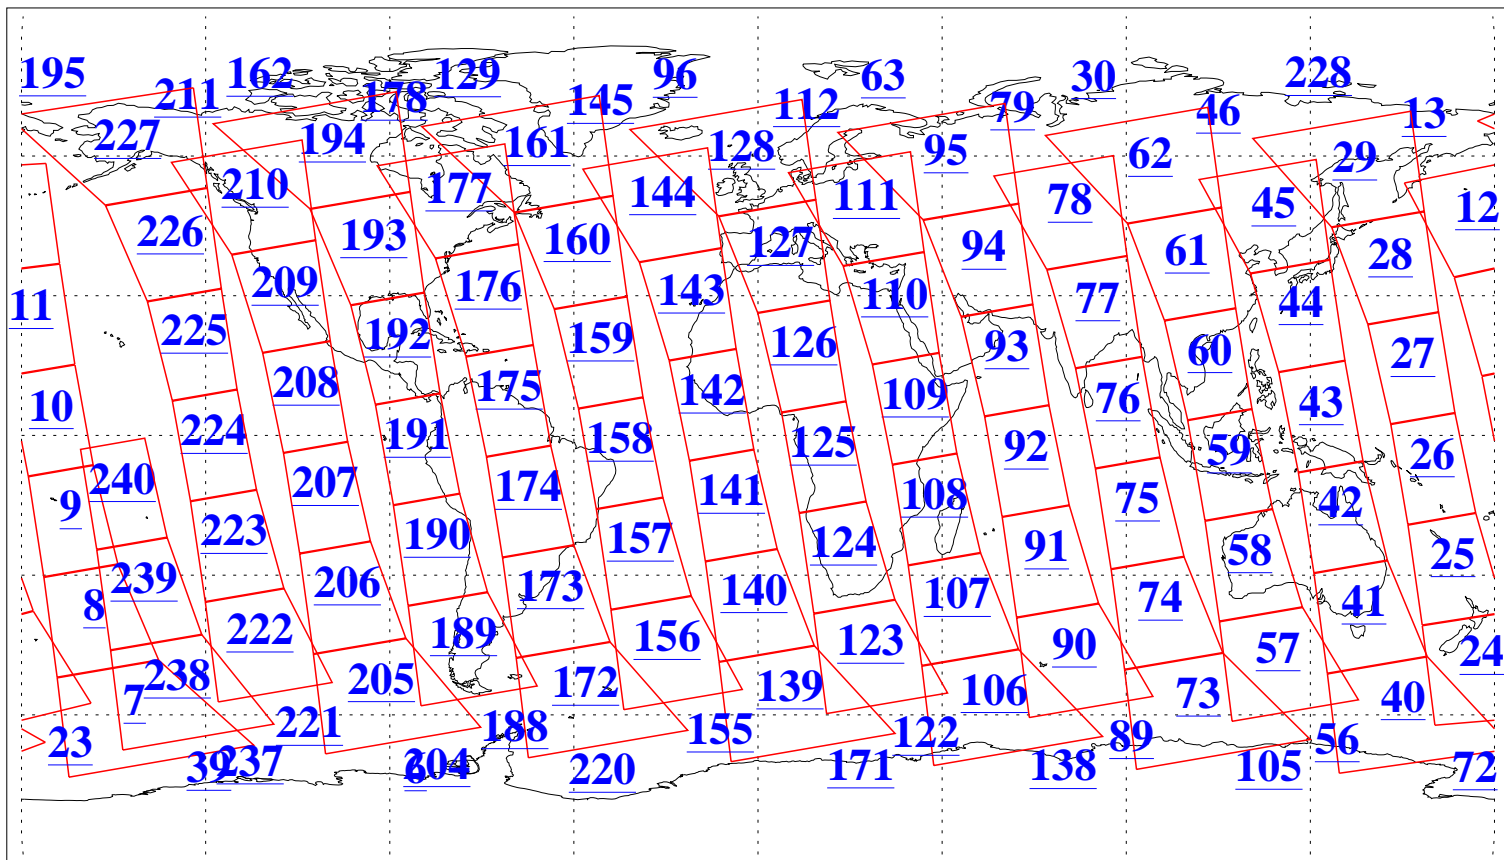

L1B Availability  
AMSU Granules: 240  
HSB Granules: 0  
AIRS Granules: 240

25 Jul 2004  
DoY 207  
Aqua Day 813  
Granules: 1 to 120

Granules: 121 to 240

Legend: AMSU Available, HSB Available, AIRS Available

L1B Availability  
AMSU Granules: 240  
HSB Granules: 0  
AIRS Granules: 240

25 Jul 2004  
DoY 207  
Aqua Day 813

Ascending Granules

Descending Granules

Legend: AMSU Available, HSB Available, AIRS Available

L1B Availability  
 AMSU Granules: 240  
 HSB Granules: 0  
 AIRS Granules: 240

25 Jul 2004  
 DoY 207  
 Aqua Day 813

Northern Hemisphere Granules

Southern Hemisphere Granules

Legend: AMSU Available, HSB Available, AIRS Available