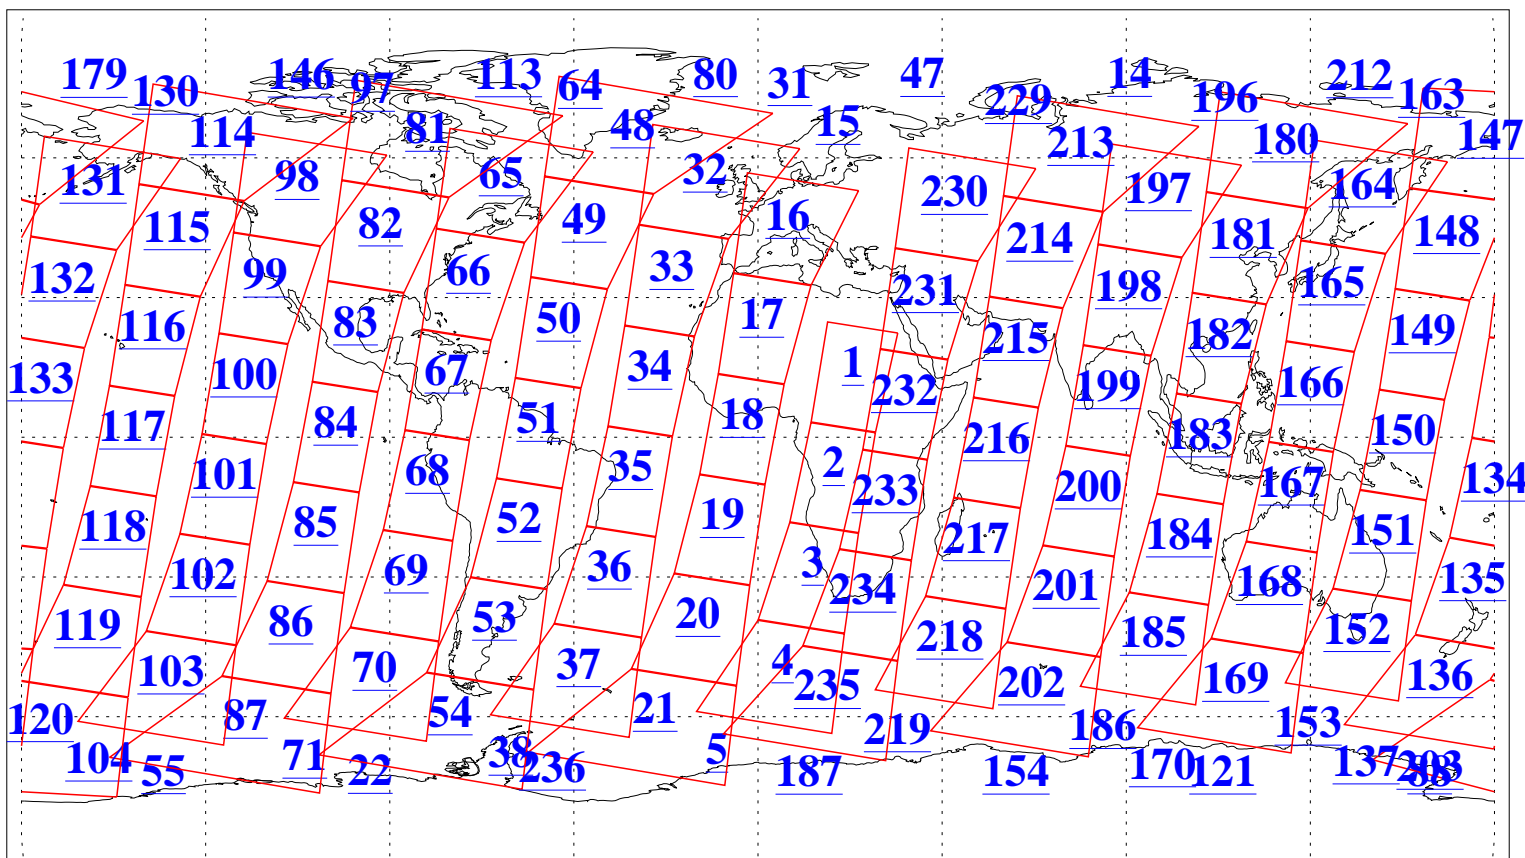

L1B Availability  
AMSU Granules: 240  
HSB Granules: 0  
AIRS Granules: 240

25 Jul 2004  
DoY 207  
Aqua Day 813  
Granules: 1 to 120

Granules: 121 to 240

Legend: AMSU Available, HSB Available, AIRS Available

L1B Availability  
AMSU Granules: 240  
HSB Granules: 0  
AIRS Granules: 240

25 Jul 2004  
DoY 207  
Aqua Day 813

Ascending Granules

Descending Granules

Legend: AMSU Available, HSB Available, AIRS Available

L1B Availability  
 AMSU Granules: 240  
 HSB Granules: 0  
 AIRS Granules: 240

25 Jul 2004  
 DoY 207  
 Aqua Day 813

Northern Hemisphere Granules

Southern Hemisphere Granules

Legend: AMSU Available, HSB Available, AIRS Available