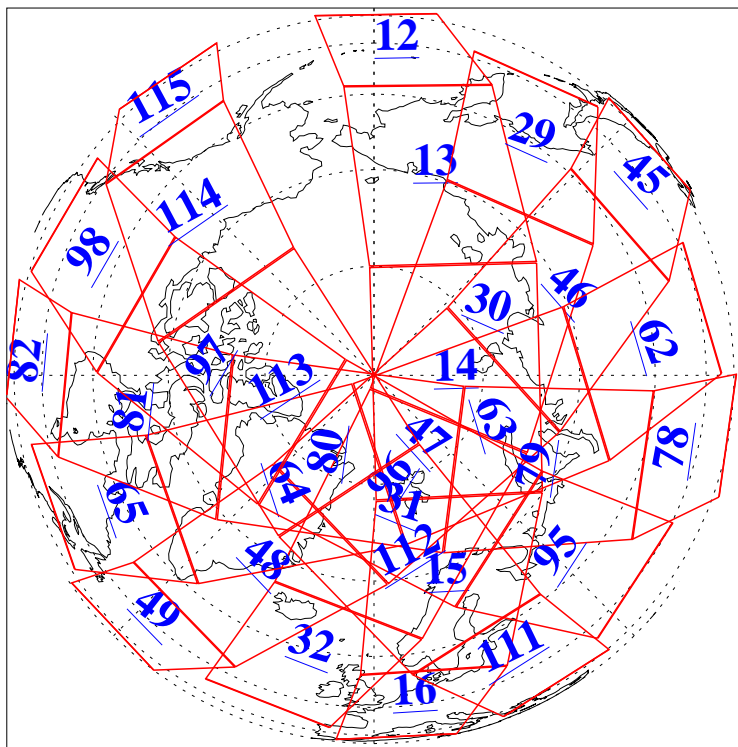

L1B Availability  
AMSU Granules: 240  
HSB Granules: 0  
AIRS Granules: 240

25 Jul 2004  
DoY 207  
Aqua Day 813  
Granules: 1 to 120

Granules: 121 to 240

Legend: AMSU Available, HSB Available, AIRS Available

L1B Availability  
AMSU Granules: 240  
HSB Granules: 0  
AIRS Granules: 240

25 Jul 2004  
DoY 207  
Aqua Day 813

Ascending Granules

Descending Granules

Legend: AMSU Available, HSB Available, AIRS Available

L1B Availability  
 AMSU Granules: 240  
 HSB Granules: 0  
 AIRS Granules: 240

25 Jul 2004  
 DoY 207  
 Aqua Day 813

Northern Hemisphere Granules

Southern Hemisphere Granules

Legend: AMSU Available, HSB Available, AIRS Available