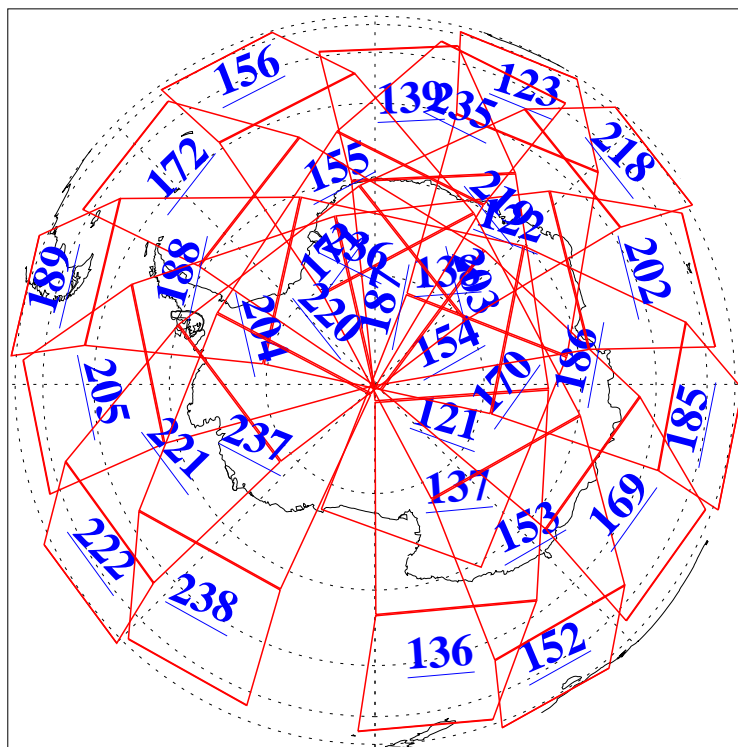

L1B Availability  
AMSU Granules: 240  
HSB Granules: 0  
AIRS Granules: 240

25 Jul 2004  
DoY 207  
Aqua Day 813  
Granules: 1 to 120

Granules: 121 to 240

Legend: AMSU Available, HSB Available, AIRS Available

L1B Availability  
AMSU Granules: 240  
HSB Granules: 0  
AIRS Granules: 240

25 Jul 2004  
DoY 207  
Aqua Day 813

Ascending Granules

Descending Granules

Legend: AMSU Available, HSB Available, AIRS Available

L1B Availability  
 AMSU Granules: 240  
 HSB Granules: 0  
 AIRS Granules: 240

25 Jul 2004  
 DoY 207  
 Aqua Day 813

Northern Hemisphere Granules

Southern Hemisphere Granules

Legend: AMSU Available, HSB Available, AIRS Available