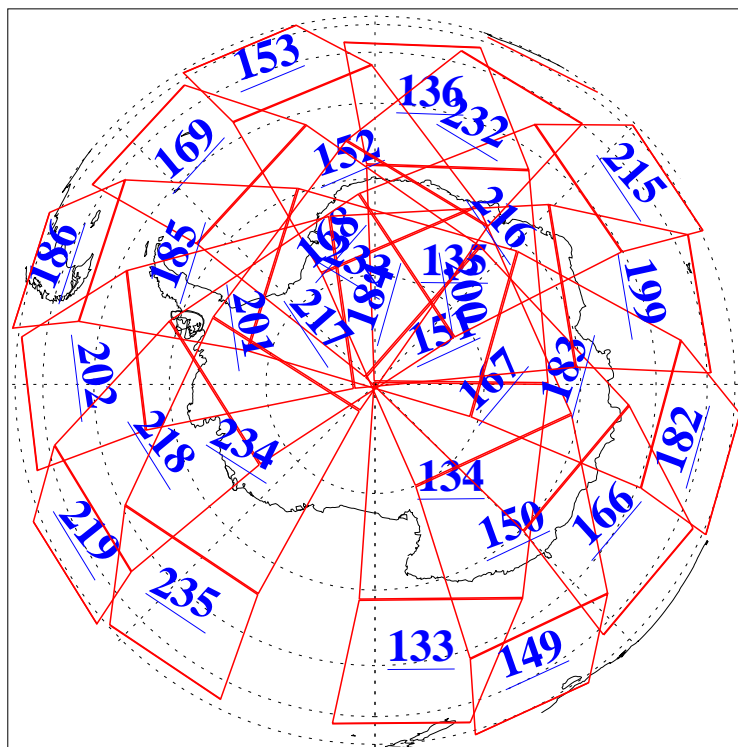

L1B Availability
AMSU Granules: 240
HSB Granules: 0
AIRS Granules: 240

20 Jul 2004
DoY 202
Aqua Day 808
Granules: 1 to 120

Granules: 121 to 240

Legend: AMSU Available, HSB Available, AIRS Available

L1B Availability
AMSU Granules: 240
HSB Granules: 0
AIRS Granules: 240

20 Jul 2004
DoY 202
Aqua Day 808

Ascending Granules

Descending Granules

Legend: AMSU Available, HSB Available, AIRS Available

L1B Availability
 AMSU Granules: 240
 HSB Granules: 0
 AIRS Granules: 240

20 Jul 2004
 DoY 202
 Aqua Day 808

Northern Hemisphere Granules

Southern Hemisphere Granules

Legend: AMSU Available, HSB Available, AIRS Available