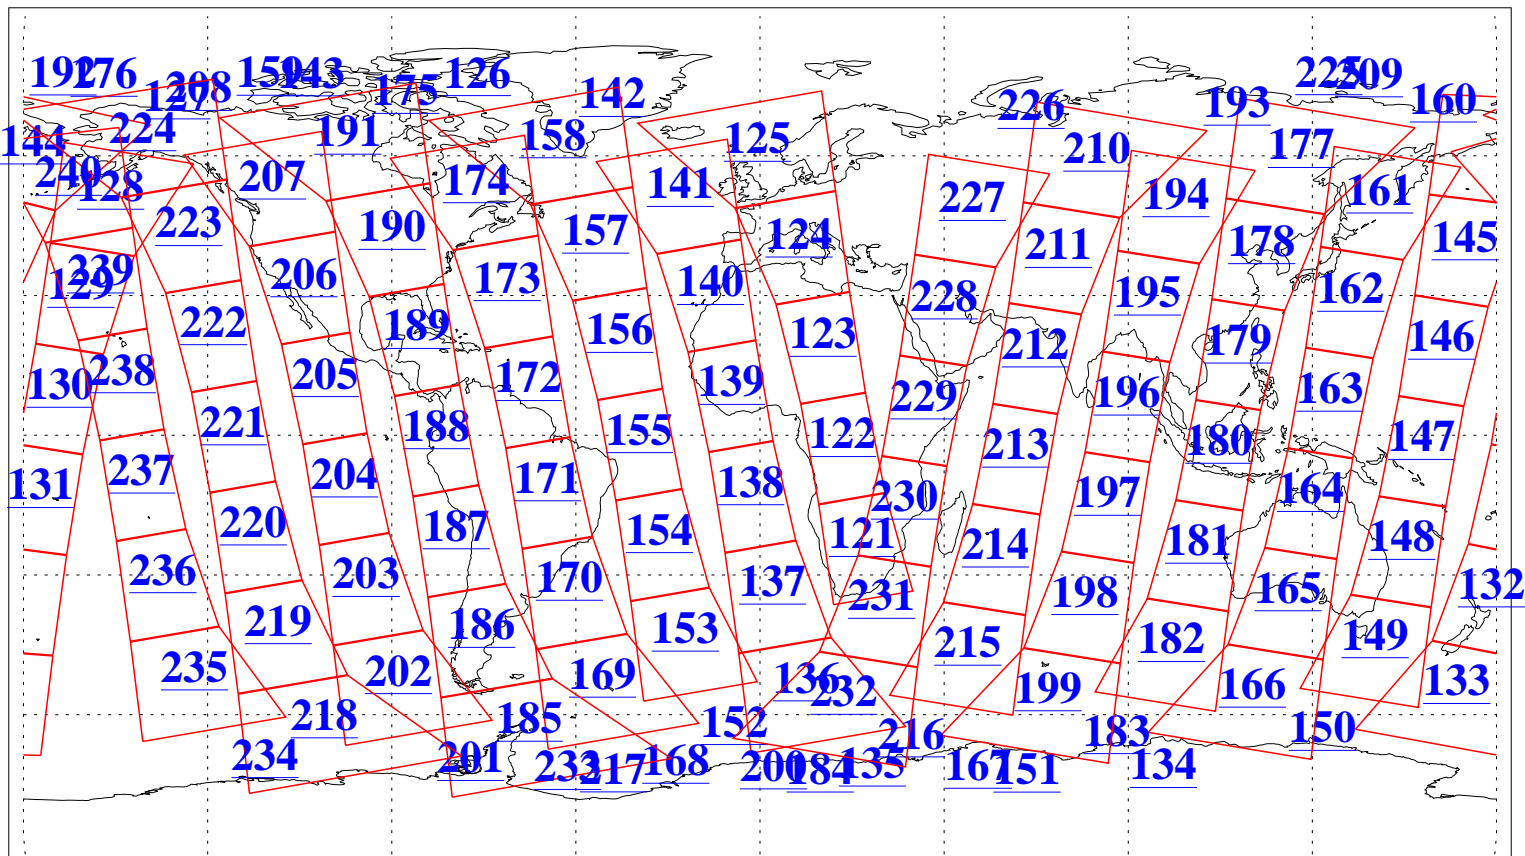

L1B Availability
AMSU Granules: 240
HSB Granules: 0
AIRS Granules: 240

20 Jul 2004
DoY 202
Aqua Day 808
Granules: 1 to 120

Granules: 121 to 240

Legend: AMSU Available, HSB Available, AIRS Available

L1B Availability
AMSU Granules: 240
HSB Granules: 0
AIRS Granules: 240

20 Jul 2004
DoY 202
Aqua Day 808

Ascending Granules

Descending Granules

Legend: AMSU Available, HSB Available, AIRS Available

L1B Availability
 AMSU Granules: 240
 HSB Granules: 0
 AIRS Granules: 240

20 Jul 2004
 DoY 202
 Aqua Day 808