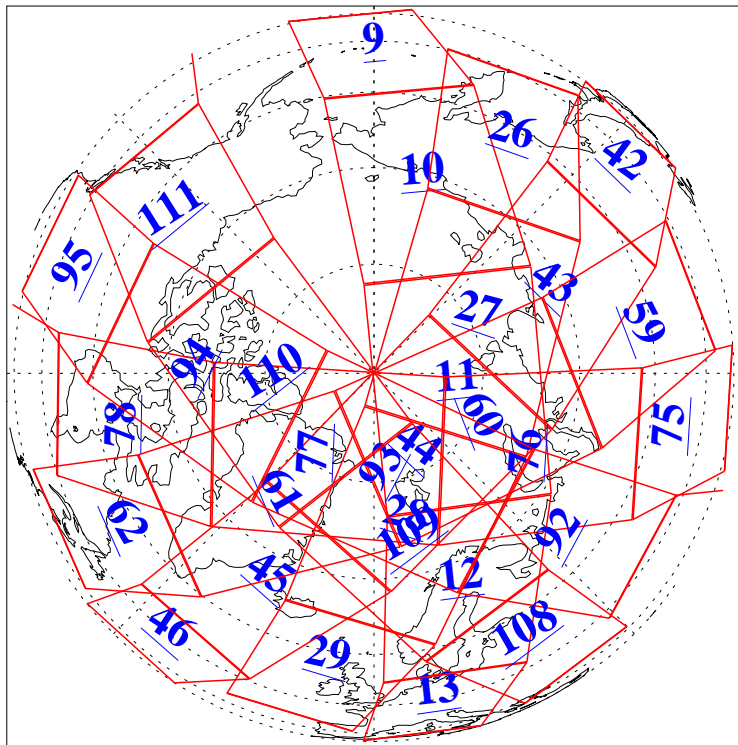

L1B Availability
AMSU Granules: 240
HSB Granules: 0
AIRS Granules: 240

20 Jul 2004
DoY 202
Aqua Day 808
Granules: 1 to 120

Granules: 121 to 240

Legend: AMSU Available, HSB Available, AIRS Available

L1B Availability
AMSU Granules: 240
HSB Granules: 0
AIRS Granules: 240

20 Jul 2004
DoY 202
Aqua Day 808

Ascending Granules

Descending Granules

Legend: AMSU Available, HSB Available, AIRS Available

L1B Availability
 AMSU Granules: 240
 HSB Granules: 0
 AIRS Granules: 240

20 Jul 2004
 DoY 202
 Aqua Day 808

Northern Hemisphere Granules

Southern Hemisphere Granules

Legend: AMSU Available, HSB Available, AIRS Available