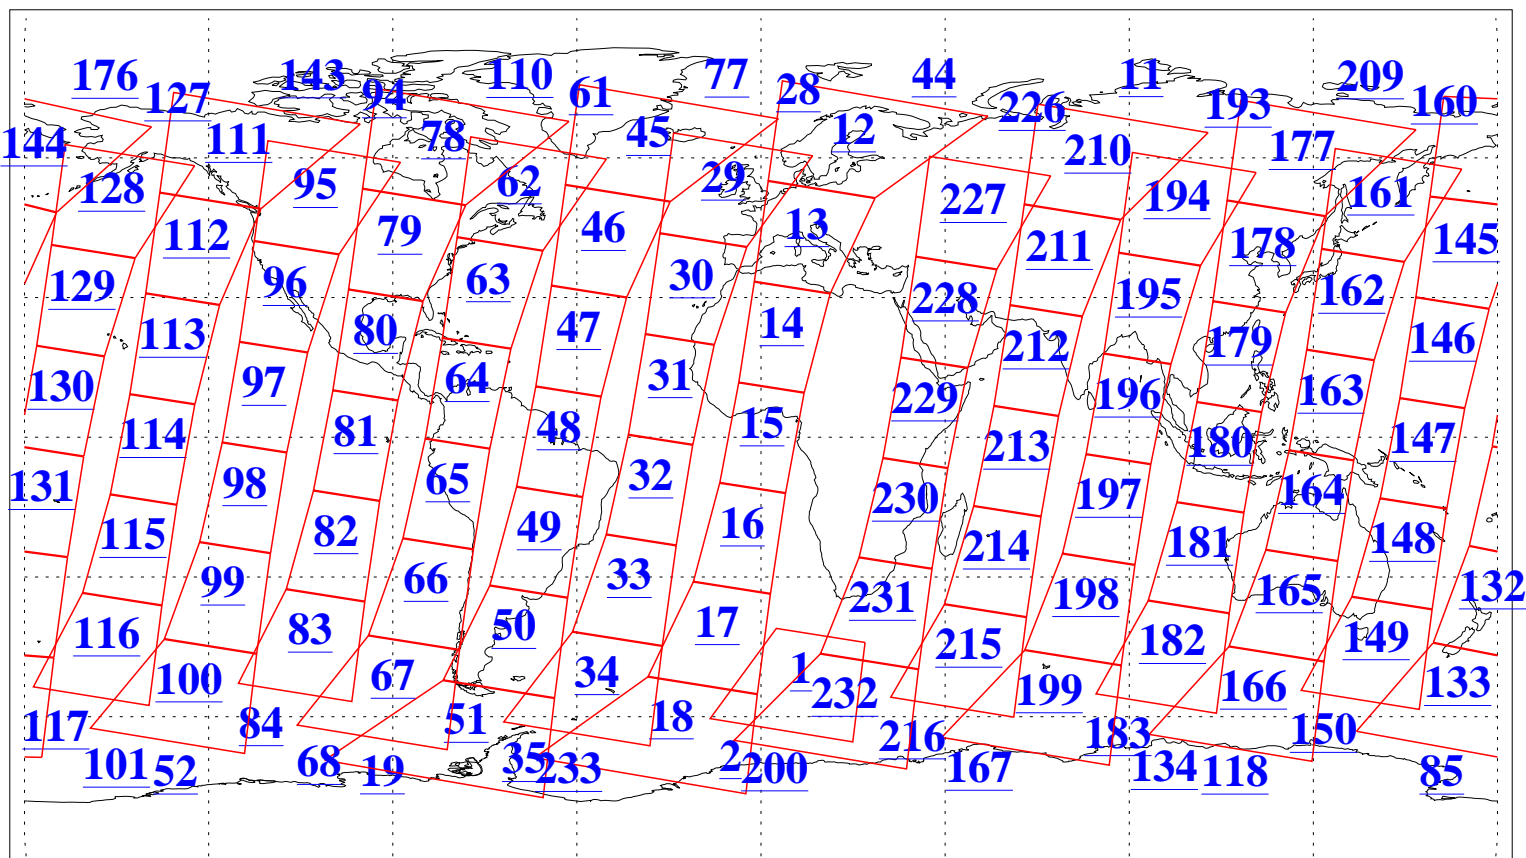

L1B Availability
AMSU Granules: 240
HSB Granules: 0
AIRS Granules: 240

20 Jul 2004
DoY 202
Aqua Day 808
Granules: 1 to 120

Granules: 121 to 240

Legend: AMSU Available, HSB Available, AIRS Available

L1B Availability
AMSU Granules: 240
HSB Granules: 0
AIRS Granules: 240

20 Jul 2004
DoY 202
Aqua Day 808

Ascending Granules

Descending Granules

Legend: AMSU Available, HSB Available, AIRS Available

L1B Availability
 AMSU Granules: 240
 HSB Granules: 0
 AIRS Granules: 240

20 Jul 2004
 DoY 202
 Aqua Day 808

Northern Hemisphere Granules

Southern Hemisphere Granules

Legend: AMSU Available, HSB Available, AIRS Available