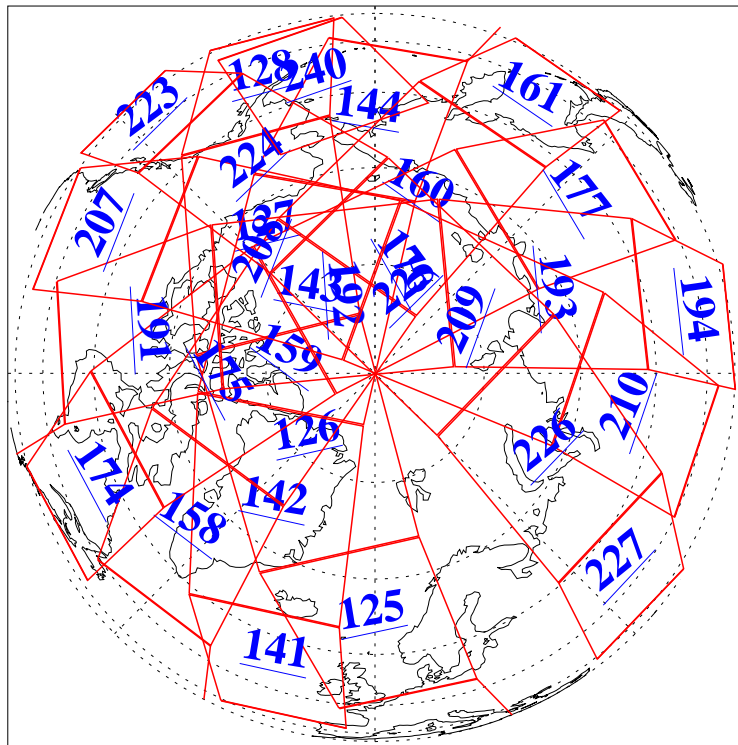

L1B Availability
AMSU Granules: 240
HSB Granules: 0
AIRS Granules: 240

20 Jul 2004
DoY 202
Aqua Day 808
Granules: 1 to 120

Granules: 121 to 240

Legend: AMSU Available, HSB Available, AIRS Available

L1B Availability
AMSU Granules: 240
HSB Granules: 0
AIRS Granules: 240

20 Jul 2004
DoY 202
Aqua Day 808

Ascending Granules

Descending Granules

Legend: AMSU Available, HSB Available, AIRS Available

L1B Availability
 AMSU Granules: 240
 HSB Granules: 0
 AIRS Granules: 240

20 Jul 2004
 DoY 202
 Aqua Day 808

Northern Hemisphere Granules

Southern Hemisphere Granules

Legend: AMSU Available, HSB Available, AIRS Available