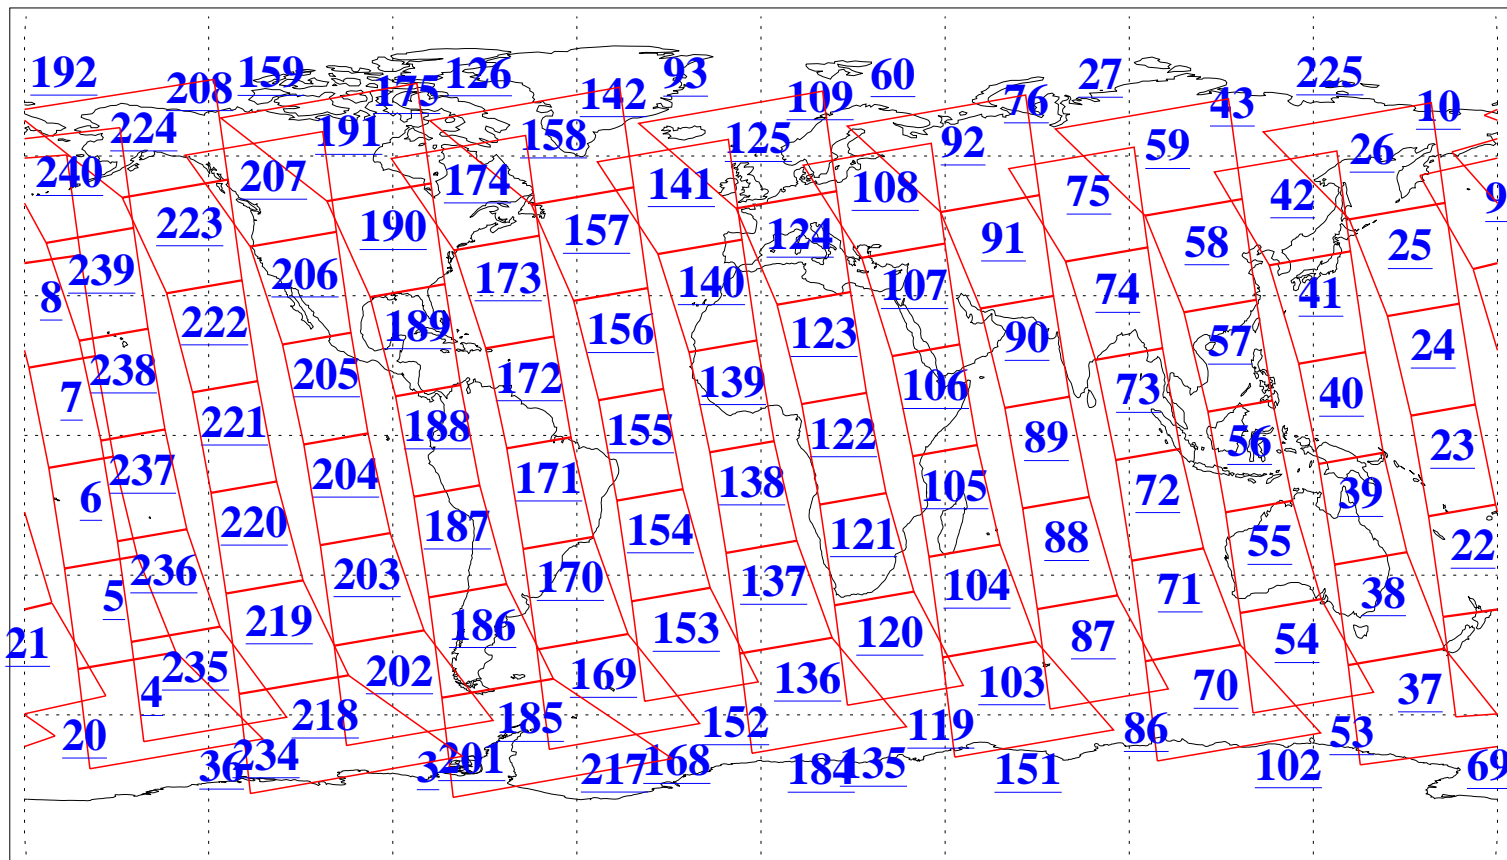

L1B Availability
AMSU Granules: 240
HSB Granules: 0
AIRS Granules: 240

20 Jul 2004
DoY 202
Aqua Day 808
Granules: 1 to 120

Granules: 121 to 240

Legend: AMSU Available, HSB Available, AIRS Available

L1B Availability
AMSU Granules: 240
HSB Granules: 0
AIRS Granules: 240

20 Jul 2004
DoY 202
Aqua Day 808

Ascending Granules

Descending Granules

Legend: AMSU Available, HSB Available, AIRS Available

L1B Availability
 AMSU Granules: 240
 HSB Granules: 0
 AIRS Granules: 240

20 Jul 2004
 DoY 202
 Aqua Day 808

Northern Hemisphere Granules

Southern Hemisphere Granules

Legend: AMSU Available, HSB Available, AIRS Available