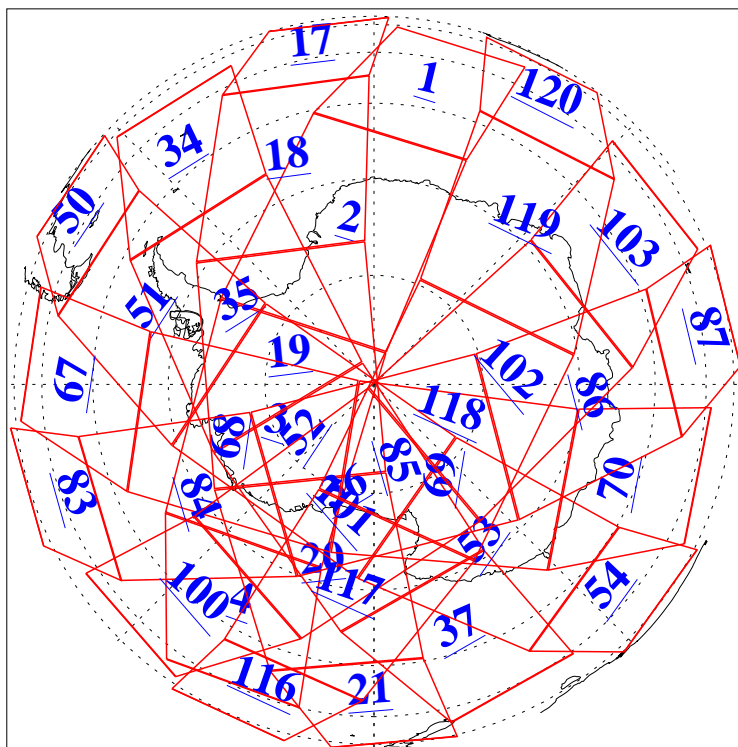

L1B Availability
AMSU Granules: 240
HSB Granules: 0
AIRS Granules: 240

20 Jul 2004
DoY 202
Aqua Day 808
Granules: 1 to 120

Granules: 121 to 240

Legend: AMSU Available, HSB Available, AIRS Available

L1B Availability
AMSU Granules: 240
HSB Granules: 0
AIRS Granules: 240

20 Jul 2004
DoY 202
Aqua Day 808

Ascending Granules

Descending Granules

Legend: AMSU Available, HSB Available, AIRS Available

L1B Availability
 AMSU Granules: 240
 HSB Granules: 0
 AIRS Granules: 240

20 Jul 2004
 DoY 202
 Aqua Day 808

Northern Hemisphere Granules

Southern Hemisphere Granules

Legend: AMSU Available, HSB Available, AIRS Available