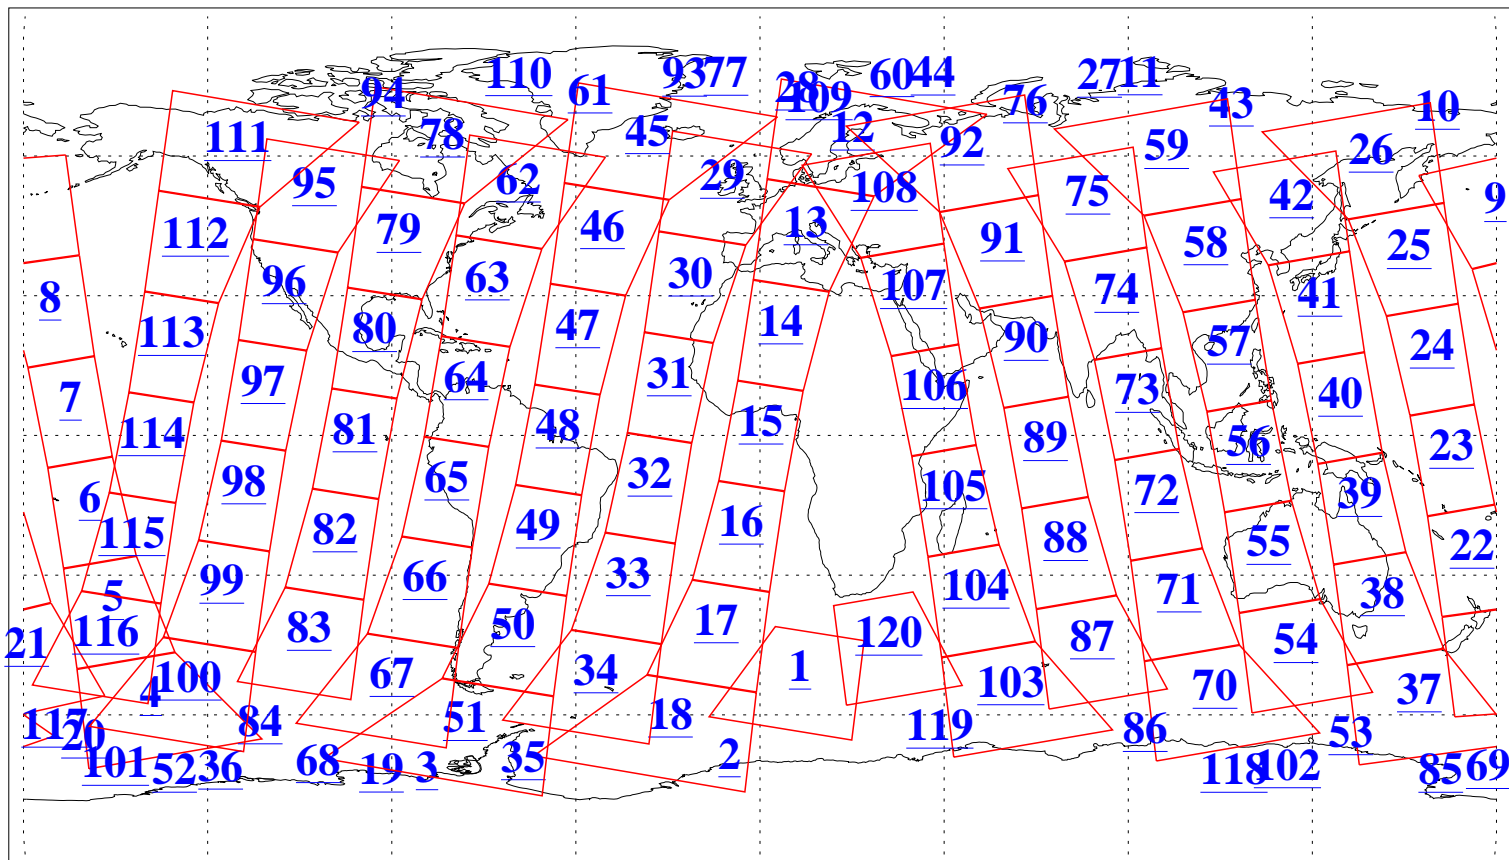

L1B Availability
AMSU Granules: 240
HSB Granules: 0
AIRS Granules: 240

20 Jul 2004
DoY 202
Aqua Day 808
Granules: 1 to 120

Granules: 121 to 240

Legend: AMSU Available, HSB Available, AIRS Available

L1B Availability
AMSU Granules: 240
HSB Granules: 0
AIRS Granules: 240

20 Jul 2004
DoY 202
Aqua Day 808

Ascending Granules

Descending Granules

Legend: AMSU Available, HSB Available, AIRS Available

L1B Availability
 AMSU Granules: 240
 HSB Granules: 0
 AIRS Granules: 240

20 Jul 2004
 DoY 202
 Aqua Day 808

Northern Hemisphere Granules

Southern Hemisphere Granules

Legend: AMSU Available, HSB Available, AIRS Available