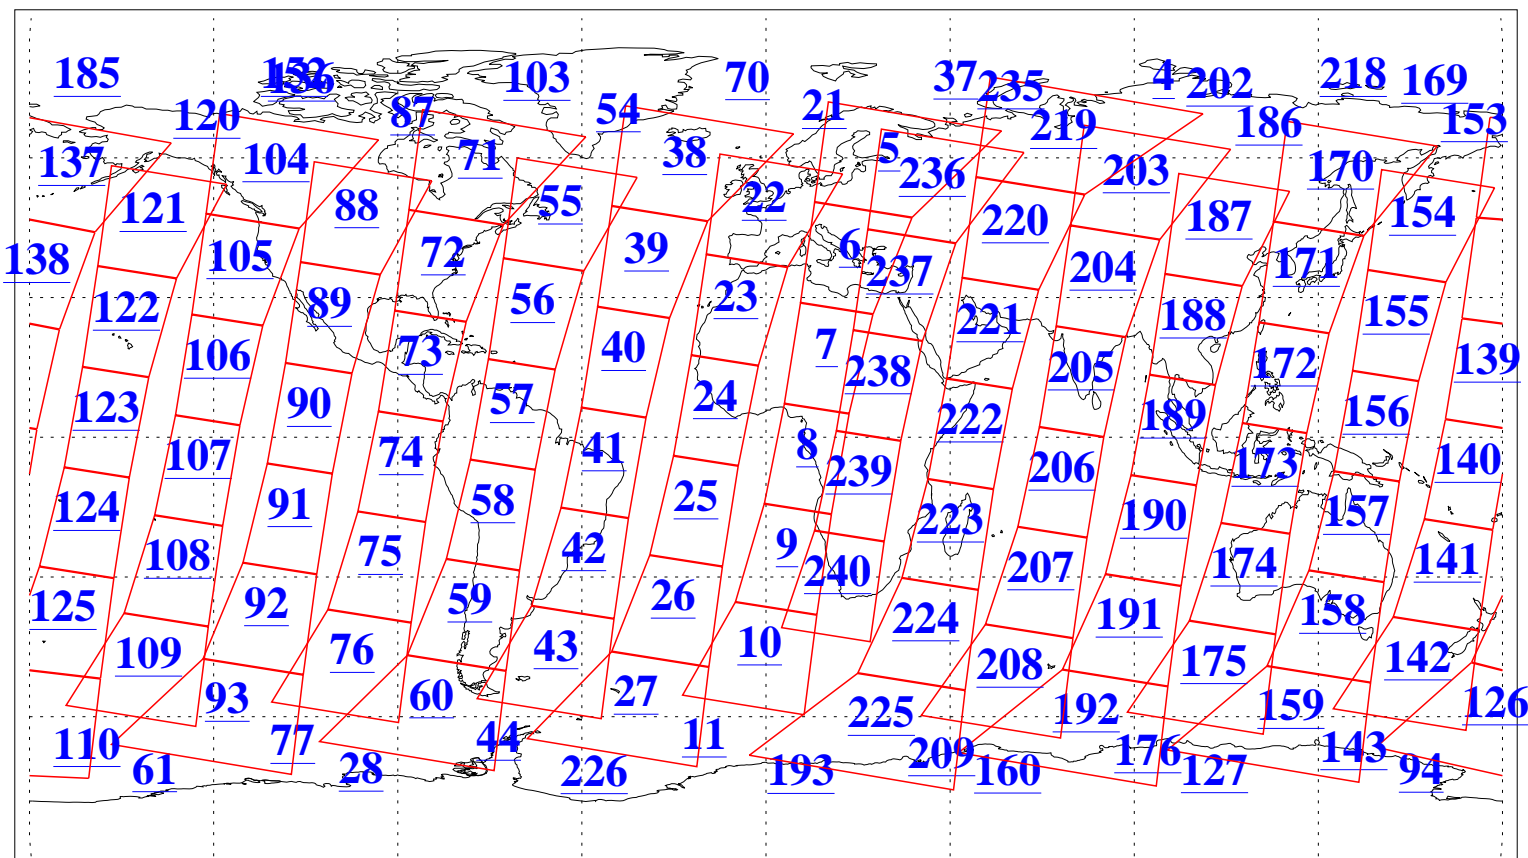

L1B Availability
AMSU Granules: 240
HSB Granules: 0
AIRS Granules: 240

19 Jul 2004
DoY 201
Aqua Day 807
Granules: 1 to 120

Granules: 121 to 240

Legend: AMSU Available, HSB Available, AIRS Available

L1B Availability
AMSU Granules: 240
HSB Granules: 0
AIRS Granules: 240

19 Jul 2004
DoY 201
Aqua Day 807

Ascending Granules

Descending Granules

Legend: AMSU Available, HSB Available, AIRS Available

L1B Availability
 AMSU Granules: 240
 HSB Granules: 0
 AIRS Granules: 240

19 Jul 2004
 DoY 201
 Aqua Day 807

Northern Hemisphere Granules

Southern Hemisphere Granules

Legend: AMSU Available, HSB Available, AIRS Available