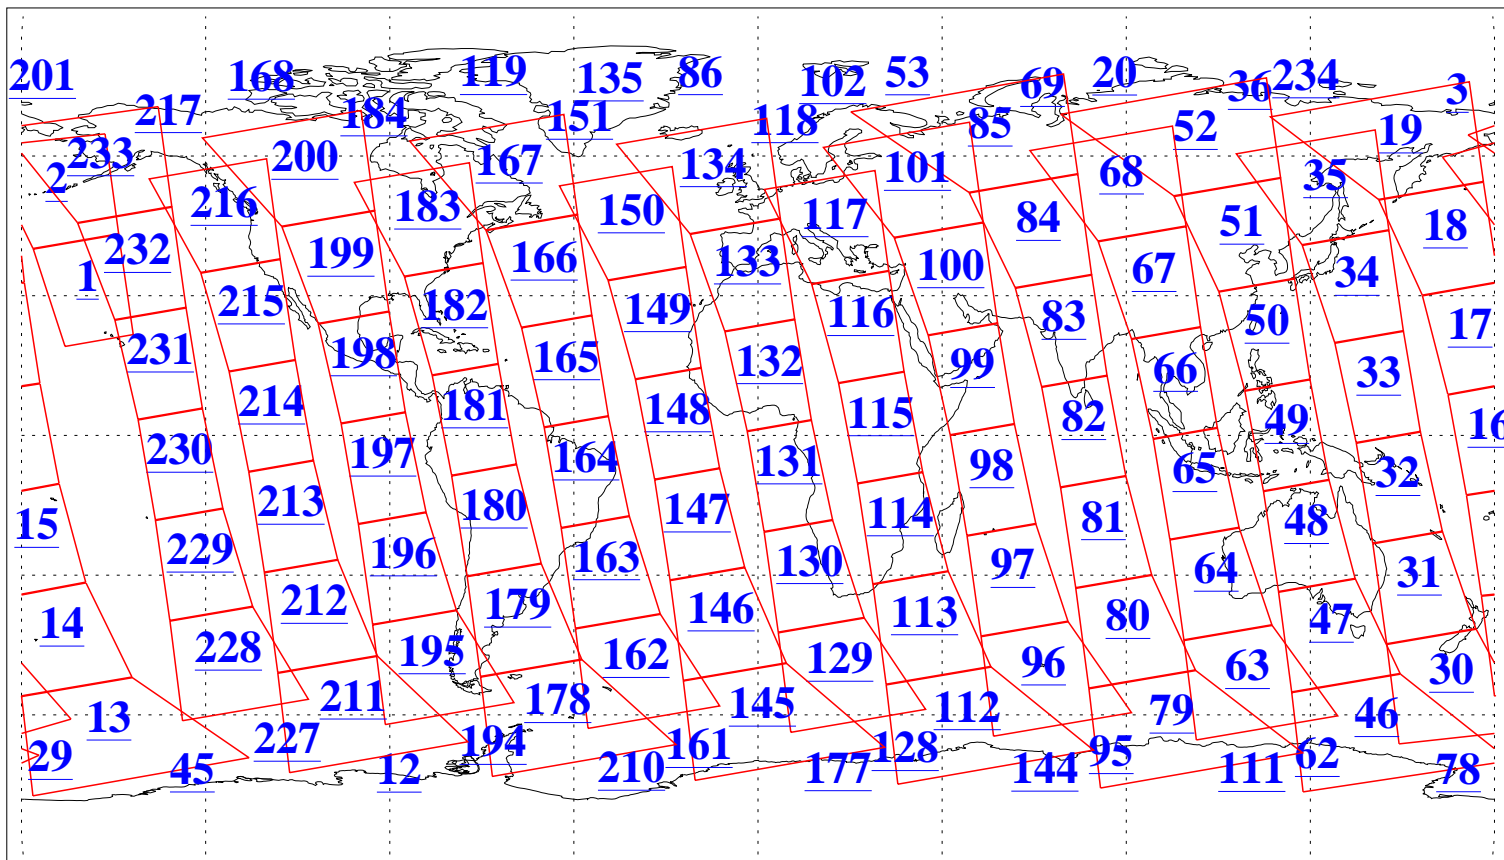

L1B Availability
AMSU Granules: 240
HSB Granules: 0
AIRS Granules: 240

19 Jul 2004
DoY 201
Aqua Day 807
Granules: 1 to 120

Granules: 121 to 240

Legend: AMSU Available, HSB Available, AIRS Available

L1B Availability
AMSU Granules: 240
HSB Granules: 0
AIRS Granules: 240

19 Jul 2004
DoY 201
Aqua Day 807

Ascending Granules

Descending Granules

Legend: AMSU Available, HSB Available, AIRS Available

L1B Availability
 AMSU Granules: 240
 HSB Granules: 0
 AIRS Granules: 240

19 Jul 2004
 DoY 201
 Aqua Day 807

Northern Hemisphere Granules

Southern Hemisphere Granules

Legend: AMSU Available, HSB Available, AIRS Available