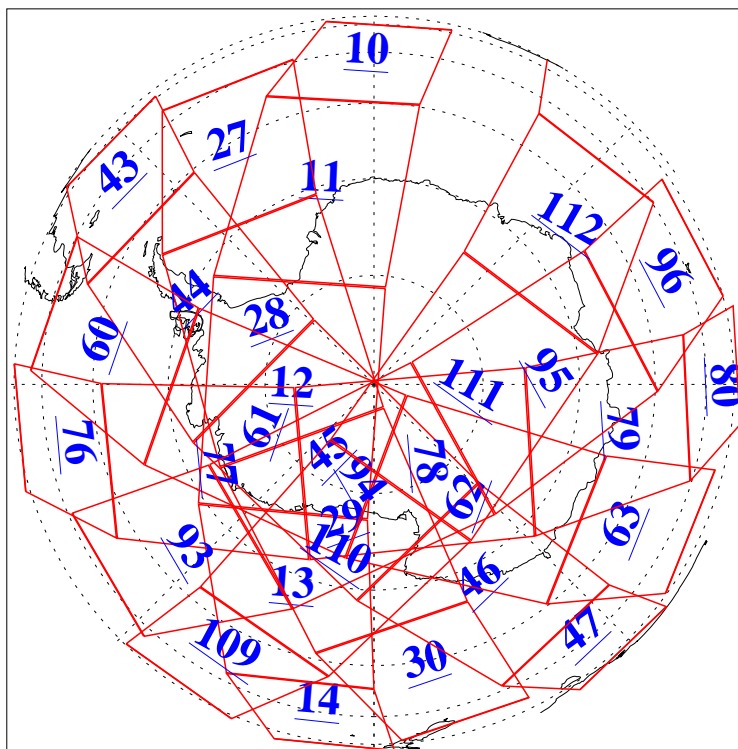

L1B Availability
AMSU Granules: 240
HSB Granules: 0
AIRS Granules: 240

19 Jul 2004
DoY 201
Aqua Day 807
Granules: 1 to 120

Granules: 121 to 240

Legend: AMSU Available, HSB Available, AIRS Available

L1B Availability
AMSU Granules: 240
HSB Granules: 0
AIRS Granules: 240

19 Jul 2004
DoY 201
Aqua Day 807

Ascending Granules

Descending Granules

Legend: AMSU Available, HSB Available, AIRS Available

L1B Availability
 AMSU Granules: 240
 HSB Granules: 0
 AIRS Granules: 240

19 Jul 2004
 DoY 201
 Aqua Day 807

Northern Hemisphere Granules

Southern Hemisphere Granules

Legend: AMSU Available, HSB Available, AIRS Available