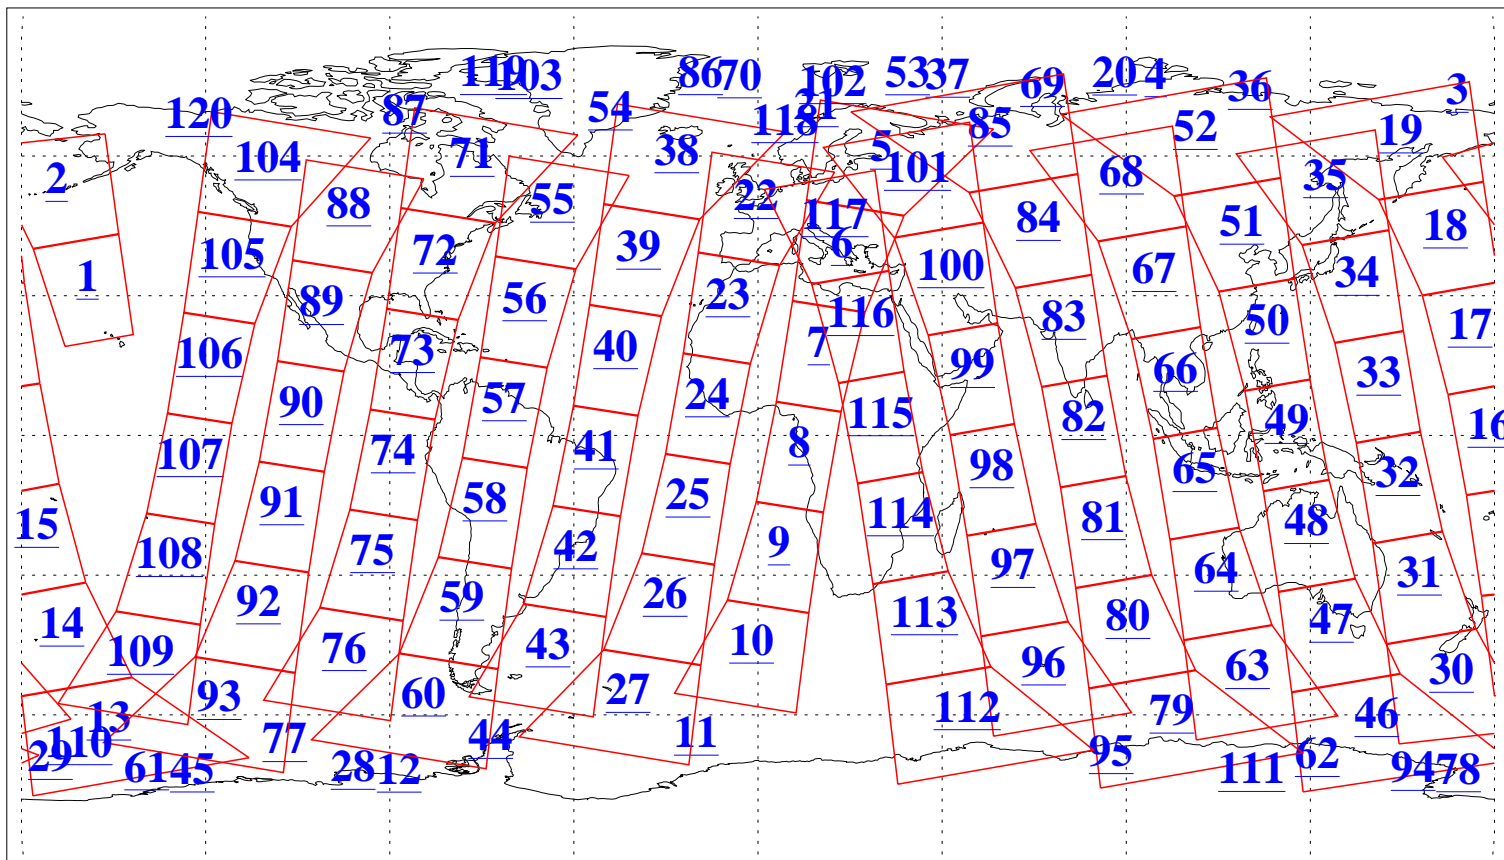

L1B Availability
AMSU Granules: 240
HSB Granules: 0
AIRS Granules: 240

19 Jul 2004
DoY 201
Aqua Day 807
Granules: 1 to 120

Granules: 121 to 240

Legend: AMSU Available, HSB Available, AIRS Available

L1B Availability
AMSU Granules: 240
HSB Granules: 0
AIRS Granules: 240

19 Jul 2004
DoY 201
Aqua Day 807

Ascending Granules

Descending Granules

Legend: AMSU Available, HSB Available, AIRS Available

L1B Availability
 AMSU Granules: 240
 HSB Granules: 0
 AIRS Granules: 240

19 Jul 2004
 DoY 201
 Aqua Day 807

Northern Hemisphere Granules

Southern Hemisphere Granules

Legend: AMSU Available, HSB Available, AIRS Available