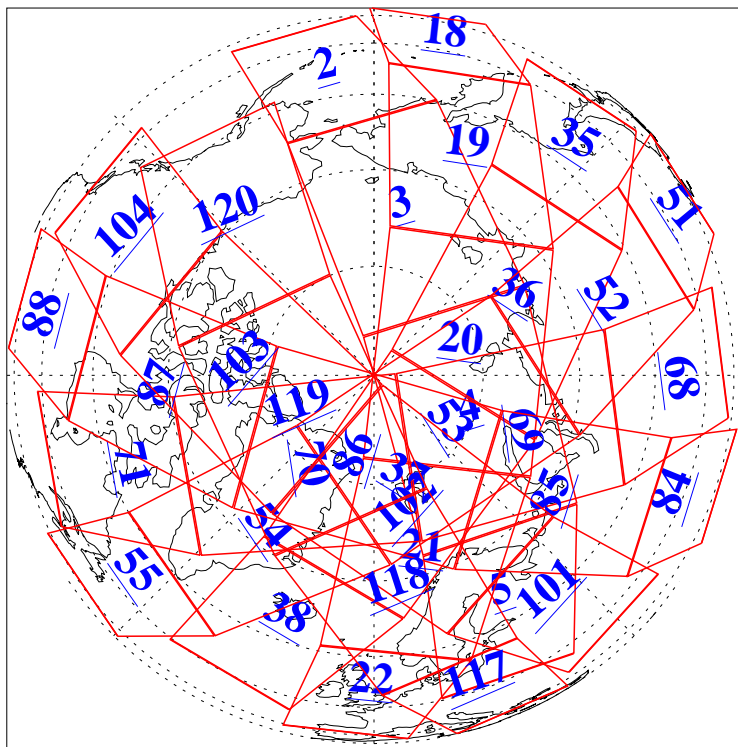

L1B Availability
AMSU Granules: 240
HSB Granules: 0
AIRS Granules: 240

19 Jul 2004
DoY 201
Aqua Day 807
Granules: 1 to 120

Granules: 121 to 240

Legend: AMSU Available, HSB Available, AIRS Available

L1B Availability
AMSU Granules: 240
HSB Granules: 0
AIRS Granules: 240

19 Jul 2004
DoY 201
Aqua Day 807

Ascending Granules

Descending Granules

Legend: AMSU Available, HSB Available, AIRS Available

L1B Availability
 AMSU Granules: 240
 HSB Granules: 0
 AIRS Granules: 240

19 Jul 2004
 DoY 201
 Aqua Day 807

Northern Hemisphere Granules

Southern Hemisphere Granules

Legend: AMSU Available, HSB Available, AIRS Available