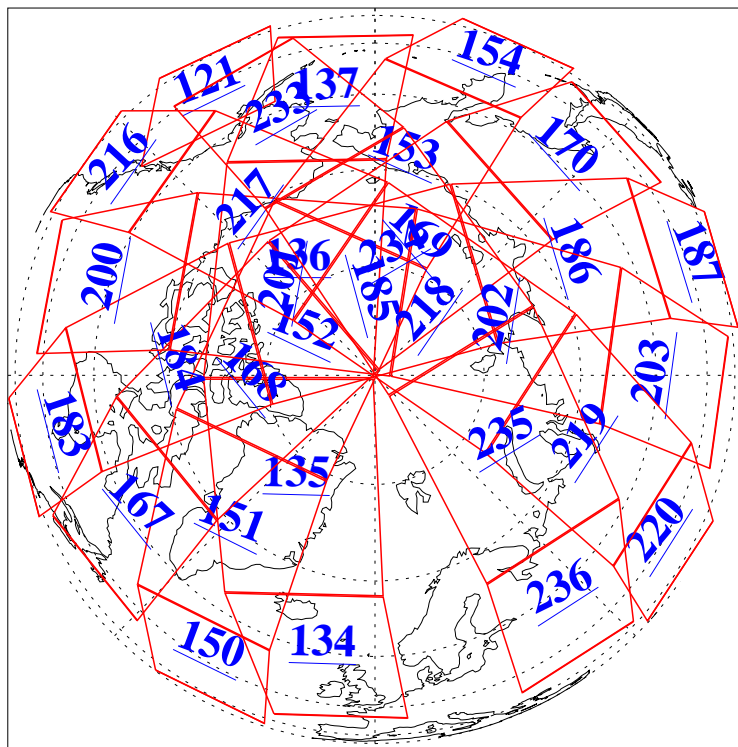

L1B Availability
AMSU Granules: 240
HSB Granules: 0
AIRS Granules: 240

19 Jul 2004
DoY 201
Aqua Day 807
Granules: 1 to 120

Granules: 121 to 240

Legend: AMSU Available, HSB Available, AIRS Available

L1B Availability
AMSU Granules: 240
HSB Granules: 0
AIRS Granules: 240

19 Jul 2004
DoY 201
Aqua Day 807

Ascending Granules

Descending Granules

Legend: AMSU Available, HSB Available, AIRS Available

L1B Availability
 AMSU Granules: 240
 HSB Granules: 0
 AIRS Granules: 240

19 Jul 2004
 DoY 201
 Aqua Day 807

Northern Hemisphere Granules

Southern Hemisphere Granules

Legend: AMSU Available, HSB Available, AIRS Available