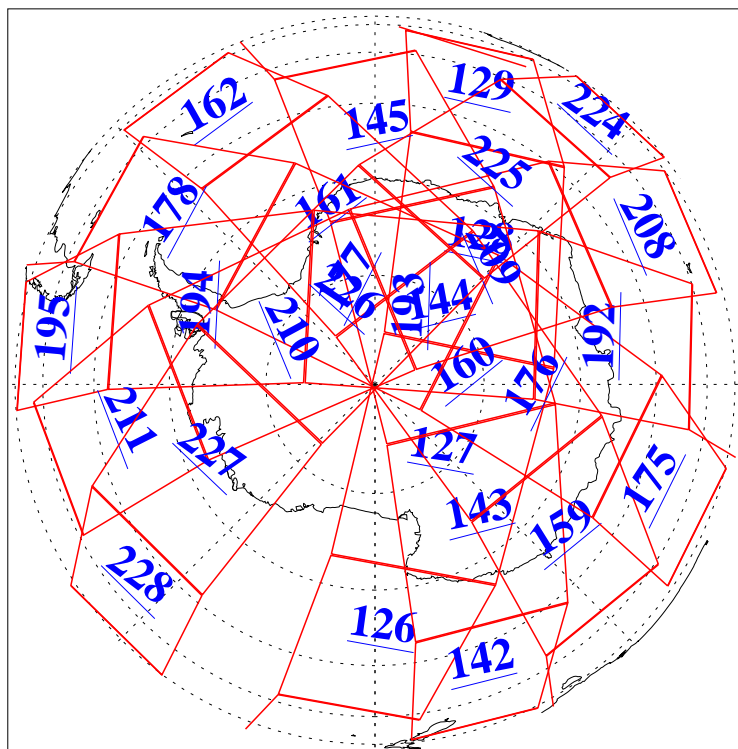

L1B Availability
AMSU Granules: 240
HSB Granules: 0
AIRS Granules: 240

19 Jul 2004
DoY 201
Aqua Day 807
Granules: 1 to 120

Granules: 121 to 240

Legend: AMSU Available, HSB Available, AIRS Available

L1B Availability
AMSU Granules: 240
HSB Granules: 0
AIRS Granules: 240

19 Jul 2004
DoY 201
Aqua Day 807

Ascending Granules

Descending Granules

Legend: AMSU Available, HSB Available, AIRS Available

L1B Availability
 AMSU Granules: 240
 HSB Granules: 0
 AIRS Granules: 240

19 Jul 2004
 DoY 201
 Aqua Day 807

Northern Hemisphere Granules

Southern Hemisphere Granules

Legend: AMSU Available, HSB Available, AIRS Available