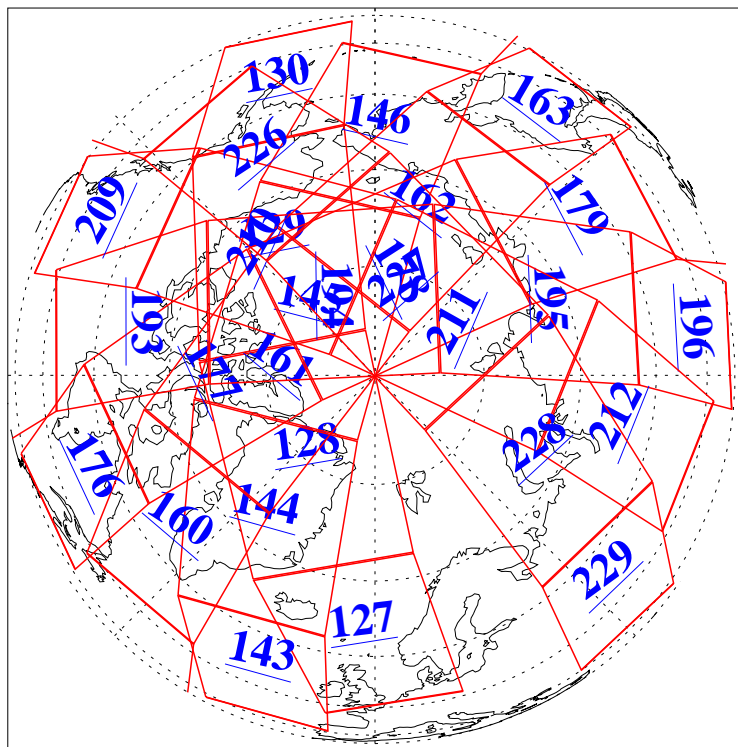

L1B Availability
AMSU Granules: 240
HSB Granules: 0
AIRS Granules: 240

18 Jul 2004
DoY 200
Aqua Day 806
Granules: 1 to 120

Granules: 121 to 240

Legend: AMSU Available, HSB Available, AIRS Available

L1B Availability
AMSU Granules: 240
HSB Granules: 0
AIRS Granules: 240

18 Jul 2004
DoY 200
Aqua Day 806

Ascending Granules

Descending Granules

Legend: AMSU Available, HSB Available, AIRS Available

L1B Availability
 AMSU Granules: 240
 HSB Granules: 0
 AIRS Granules: 240

18 Jul 2004
 DoY 200
 Aqua Day 806

Northern Hemisphere Granules

Southern Hemisphere Granules

Legend: AMSU Available, HSB Available, AIRS Available