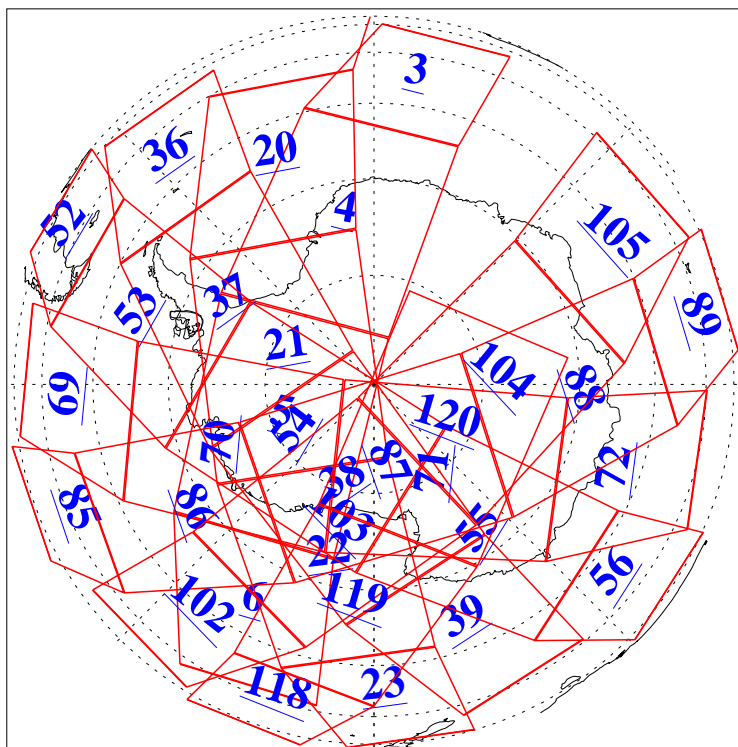

L1B Availability
AMSU Granules: 240
HSB Granules: 0
AIRS Granules: 240

18 Jul 2004
DoY 200
Aqua Day 806
Granules: 1 to 120

Granules: 121 to 240

Legend: AMSU Available, HSB Available, AIRS Available

L1B Availability
AMSU Granules: 240
HSB Granules: 0
AIRS Granules: 240

18 Jul 2004
DoY 200
Aqua Day 806

Ascending Granules

Descending Granules

Legend: AMSU Available, HSB Available, AIRS Available

L1B Availability
 AMSU Granules: 240
 HSB Granules: 0
 AIRS Granules: 240

18 Jul 2004
 DoY 200
 Aqua Day 806

Northern Hemisphere Granules

Southern Hemisphere Granules

Legend: AMSU Available, HSB Available, AIRS Available