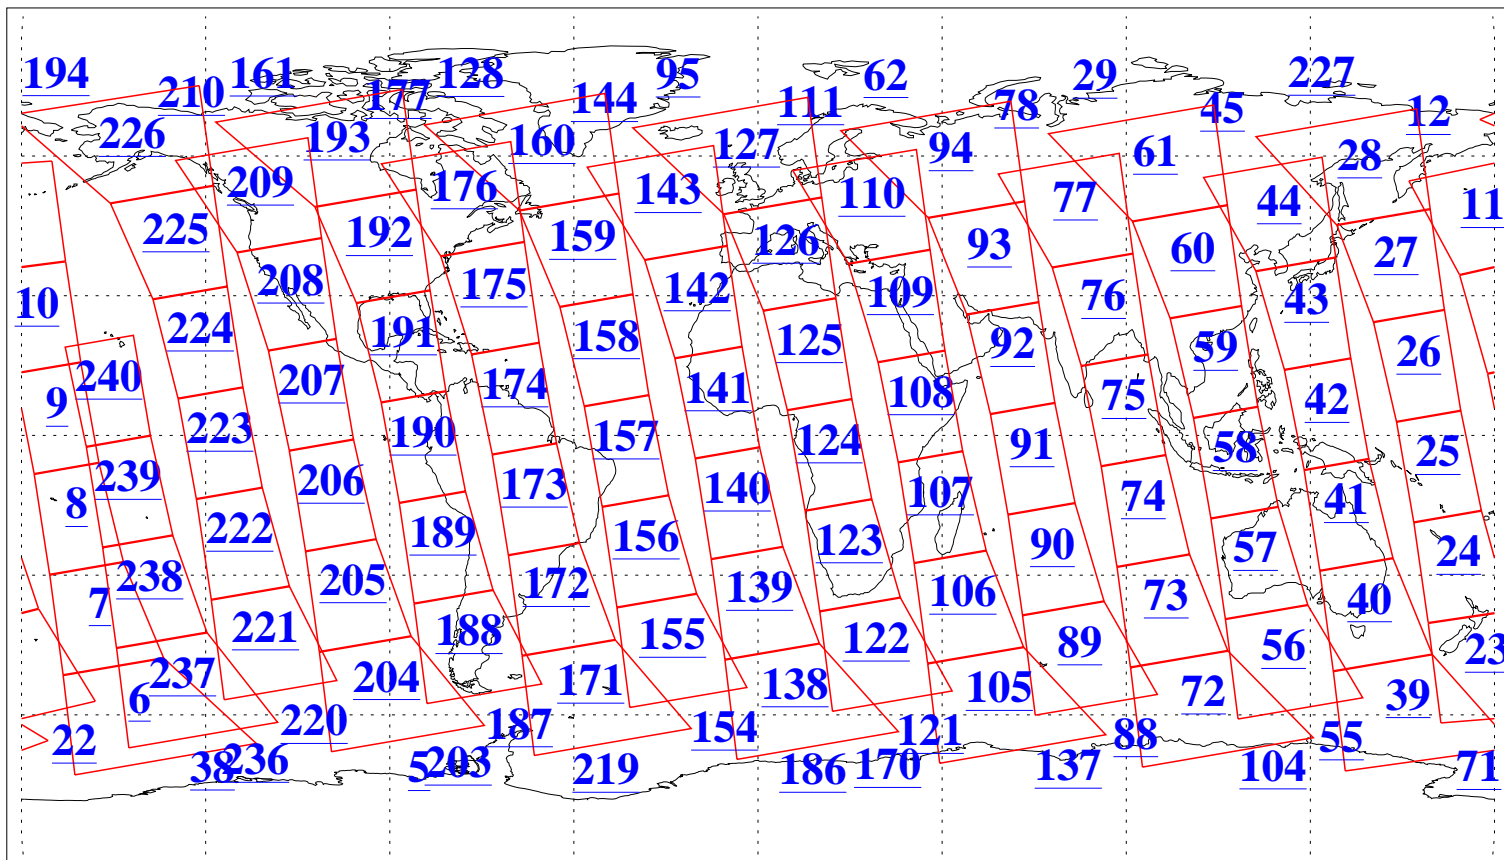

L1B Availability
AMSU Granules: 240
HSB Granules: 0
AIRS Granules: 240

18 Jul 2004
DoY 200
Aqua Day 806
Granules: 1 to 120

Granules: 121 to 240

Legend: AMSU Available, HSB Available, AIRS Available

L1B Availability
AMSU Granules: 240
HSB Granules: 0
AIRS Granules: 240

18 Jul 2004
DoY 200
Aqua Day 806

Ascending Granules

Descending Granules

Legend: AMSU Available, HSB Available, AIRS Available

L1B Availability
 AMSU Granules: 240
 HSB Granules: 0
 AIRS Granules: 240

18 Jul 2004
 DoY 200
 Aqua Day 806

Northern Hemisphere Granules

Southern Hemisphere Granules

Legend: AMSU Available, HSB Available, AIRS Available