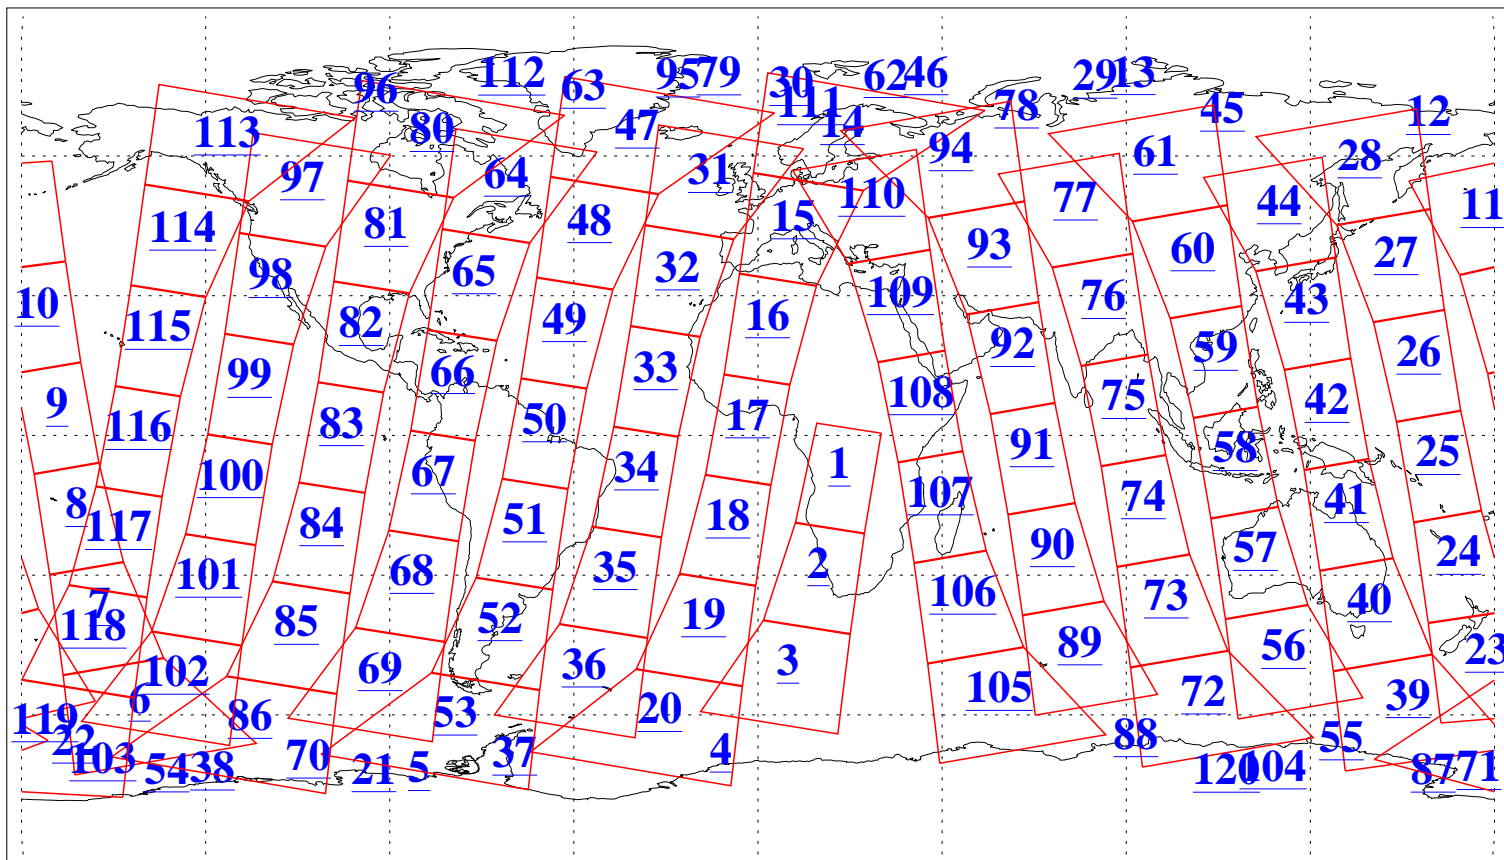

L1B Availability
AMSU Granules: 240
HSB Granules: 0
AIRS Granules: 240

18 Jul 2004
DoY 200
Aqua Day 806
Granules: 1 to 120

Granules: 121 to 240

Legend: AMSU Available, HSB Available, AIRS Available

L1B Availability
AMSU Granules: 240
HSB Granules: 0
AIRS Granules: 240

18 Jul 2004
DoY 200
Aqua Day 806

Ascending Granules

Descending Granules

Legend: AMSU Available, HSB Available, AIRS Available

L1B Availability
 AMSU Granules: 240
 HSB Granules: 0
 AIRS Granules: 240

18 Jul 2004
 DoY 200
 Aqua Day 806

Northern Hemisphere Granules

Southern Hemisphere Granules

Legend: AMSU Available, HSB Available, AIRS Available