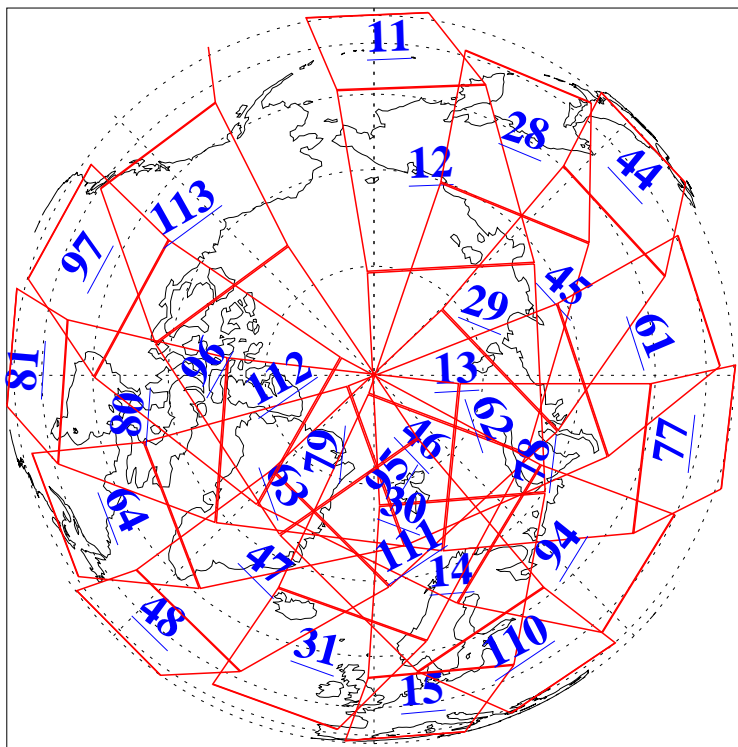

L1B Availability
AMSU Granules: 240
HSB Granules: 0
AIRS Granules: 240

18 Jul 2004
DoY 200
Aqua Day 806
Granules: 1 to 120

Granules: 121 to 240

Legend: AMSU Available, HSB Available, AIRS Available

L1B Availability
AMSU Granules: 240
HSB Granules: 0
AIRS Granules: 240

18 Jul 2004
DoY 200
Aqua Day 806

Ascending Granules

Descending Granules

Legend: AMSU Available, HSB Available, AIRS Available

L1B Availability
 AMSU Granules: 240
 HSB Granules: 0
 AIRS Granules: 240

18 Jul 2004
 DoY 200
 Aqua Day 806

Northern Hemisphere Granules

Southern Hemisphere Granules

Legend: AMSU Available, HSB Available, AIRS Available