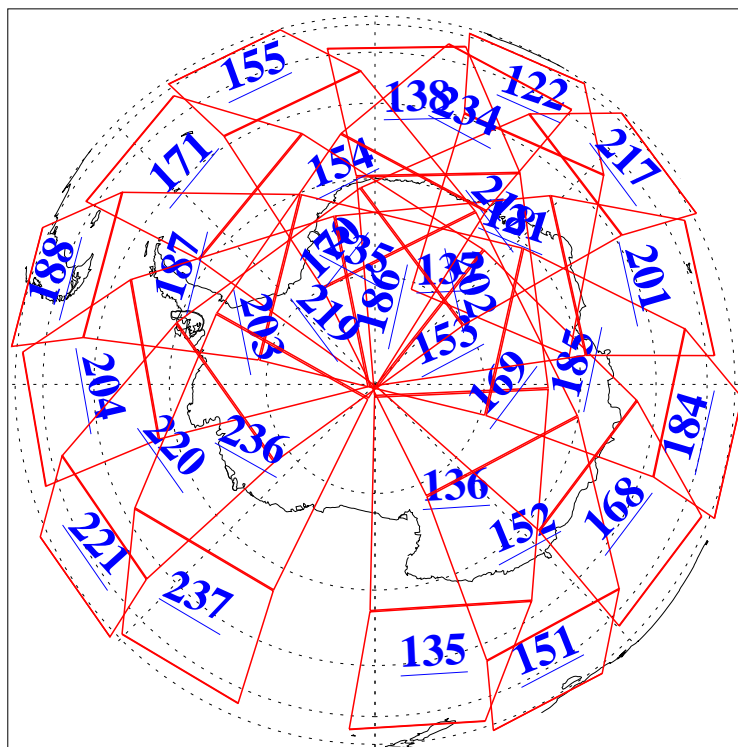

L1B Availability
AMSU Granules: 240
HSB Granules: 0
AIRS Granules: 240

18 Jul 2004
DoY 200
Aqua Day 806
Granules: 1 to 120

Granules: 121 to 240

Legend: AMSU Available, HSB Available, AIRS Available

L1B Availability
AMSU Granules: 240
HSB Granules: 0
AIRS Granules: 240

18 Jul 2004
DoY 200
Aqua Day 806

Ascending Granules

Descending Granules

Legend: AMSU Available, HSB Available, AIRS Available

L1B Availability
 AMSU Granules: 240
 HSB Granules: 0
 AIRS Granules: 240

18 Jul 2004
 DoY 200
 Aqua Day 806

Northern Hemisphere Granules

Southern Hemisphere Granules

Legend: AMSU Available, HSB Available, AIRS Available