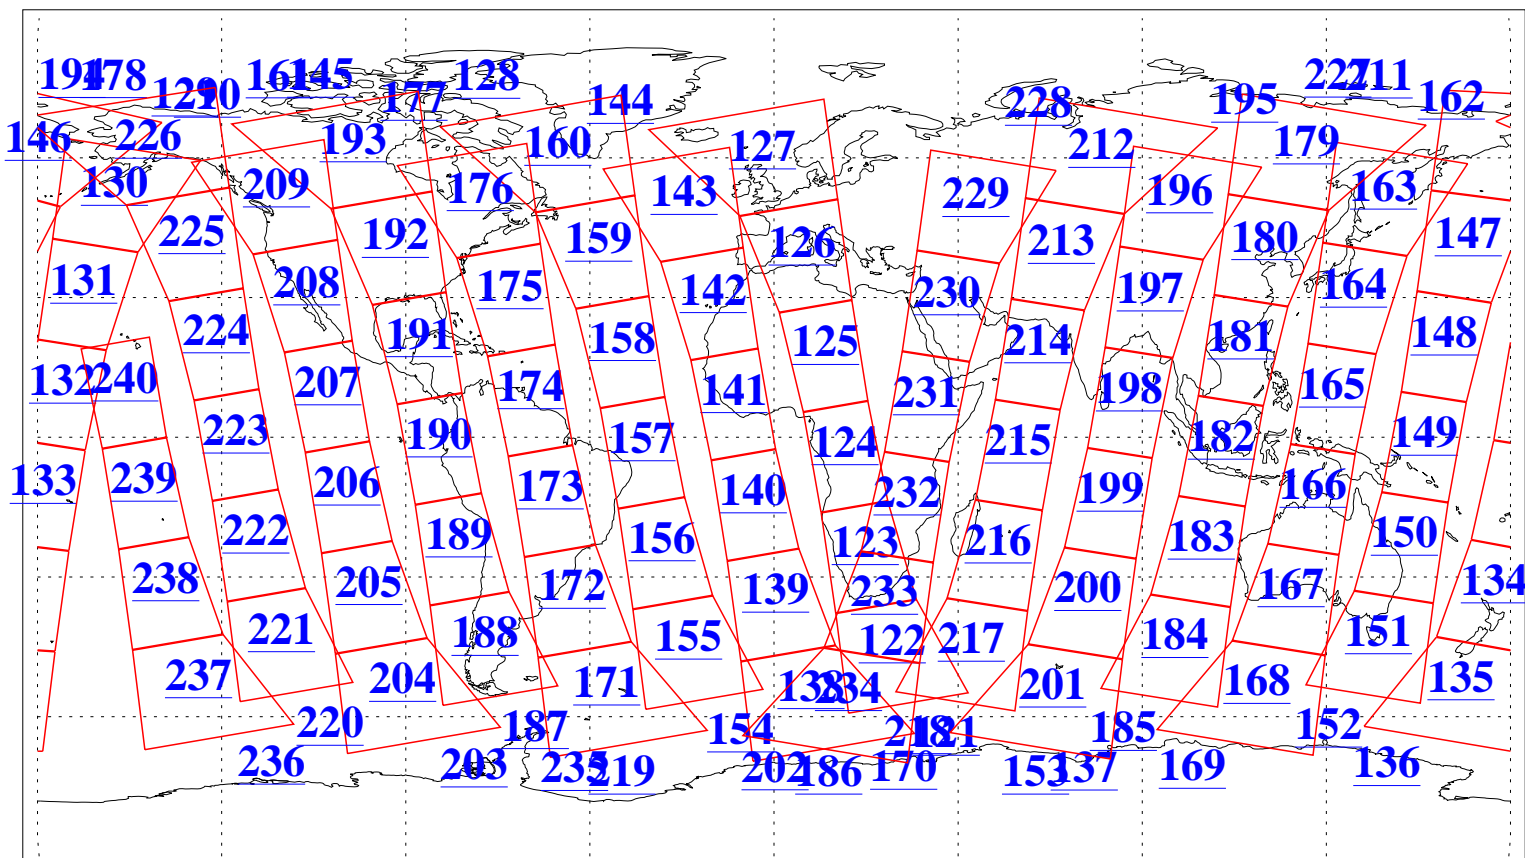

L1B Availability
AMSU Granules: 240
HSB Granules: 0
AIRS Granules: 240

18 Jul 2004
DoY 200
Aqua Day 806
Granules: 1 to 120

Granules: 121 to 240

Legend: AMSU Available, HSB Available, AIRS Available

L1B Availability
AMSU Granules: 240
HSB Granules: 0
AIRS Granules: 240

18 Jul 2004
DoY 200
Aqua Day 806

Ascending Granules

Descending Granules

Legend: AMSU Available, HSB Available, AIRS Available

L1B Availability
 AMSU Granules: 240
 HSB Granules: 0
 AIRS Granules: 240

18 Jul 2004
 DoY 200
 Aqua Day 806

Northern Hemisphere Granules

Southern Hemisphere Granules

Legend: AMSU Available, HSB Available, AIRS Available