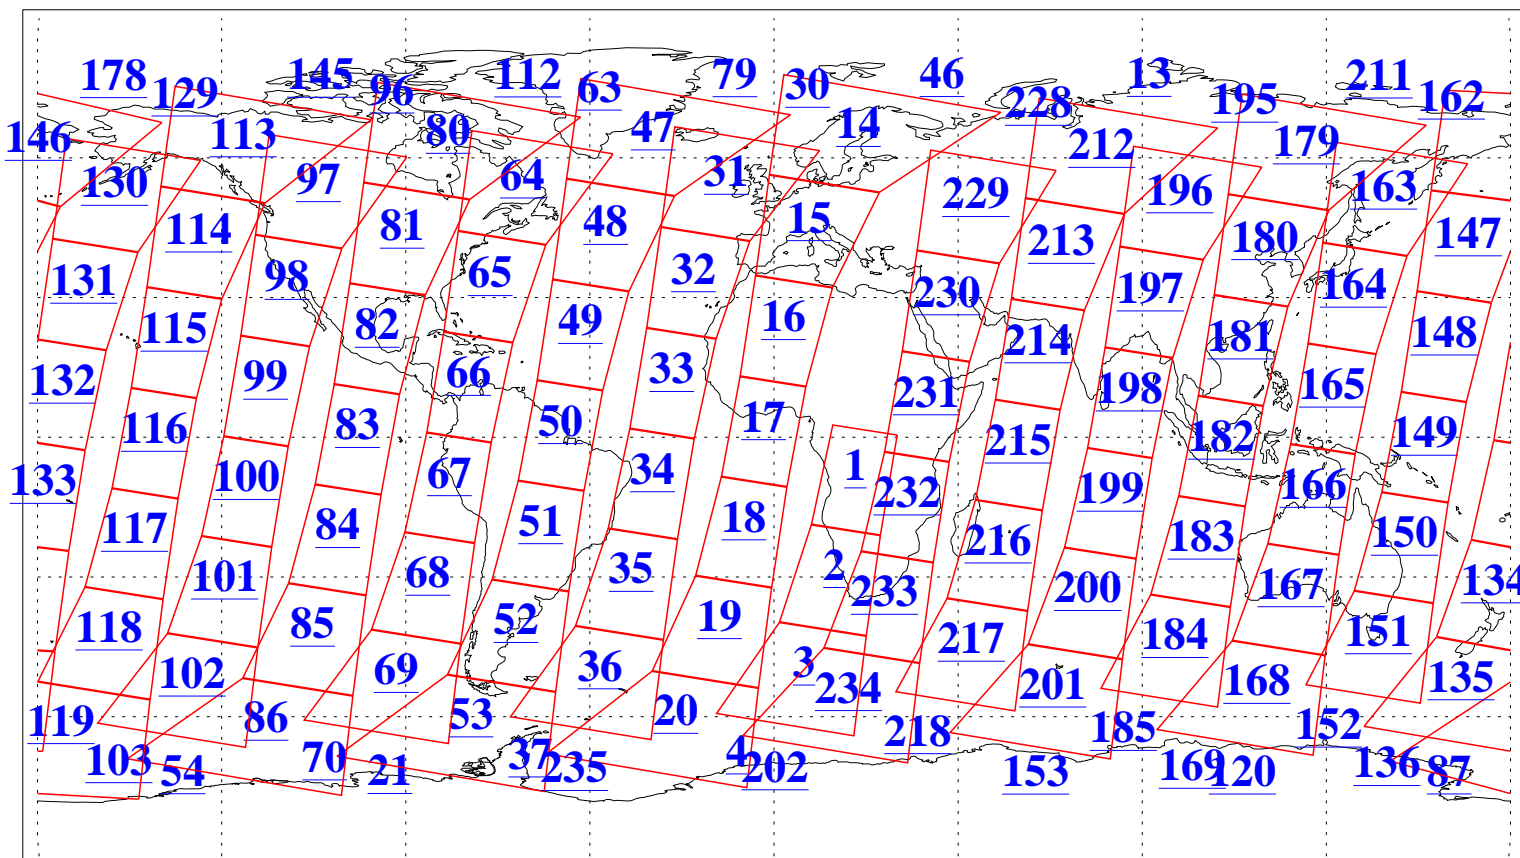

L1B Availability
AMSU Granules: 240
HSB Granules: 0
AIRS Granules: 240

18 Jul 2004
DoY 200
Aqua Day 806
Granules: 1 to 120

Granules: 121 to 240

Legend: AMSU Available, HSB Available, AIRS Available

L1B Availability
AMSU Granules: 240
HSB Granules: 0
AIRS Granules: 240

18 Jul 2004
DoY 200
Aqua Day 806

Ascending Granules

Descending Granules

Legend: AMSU Available, HSB Available, AIRS Available

L1B Availability
 AMSU Granules: 240
 HSB Granules: 0
 AIRS Granules: 240

18 Jul 2004
 DoY 200
 Aqua Day 806