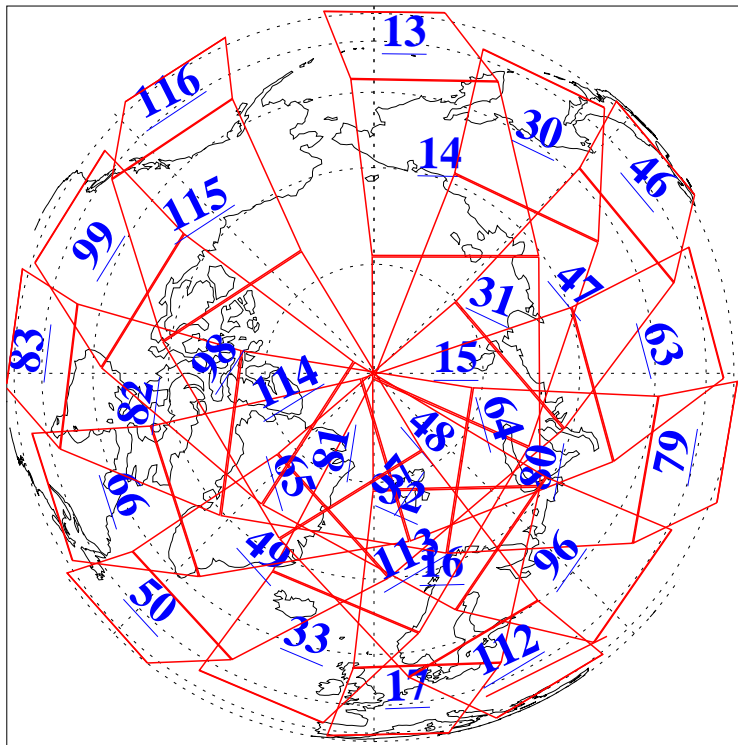

L1B Availability
AMSU Granules: 240
HSB Granules: 0
AIRS Granules: 240

16 Jul 2004
DoY 198
Aqua Day 804
Granules: 1 to 120

Granules: 121 to 240

Legend: AMSU Available, HSB Available, AIRS Available

L1B Availability
AMSU Granules: 240
HSB Granules: 0
AIRS Granules: 240

16 Jul 2004
DoY 198
Aqua Day 804

Ascending Granules

Descending Granules

Legend: AMSU Available, HSB Available, AIRS Available

L1B Availability
 AMSU Granules: 240
 HSB Granules: 0
 AIRS Granules: 240

16 Jul 2004
 DoY 198
 Aqua Day 804

Northern Hemisphere Granules

Southern Hemisphere Granules

Legend: AMSU Available, HSB Available, AIRS Available