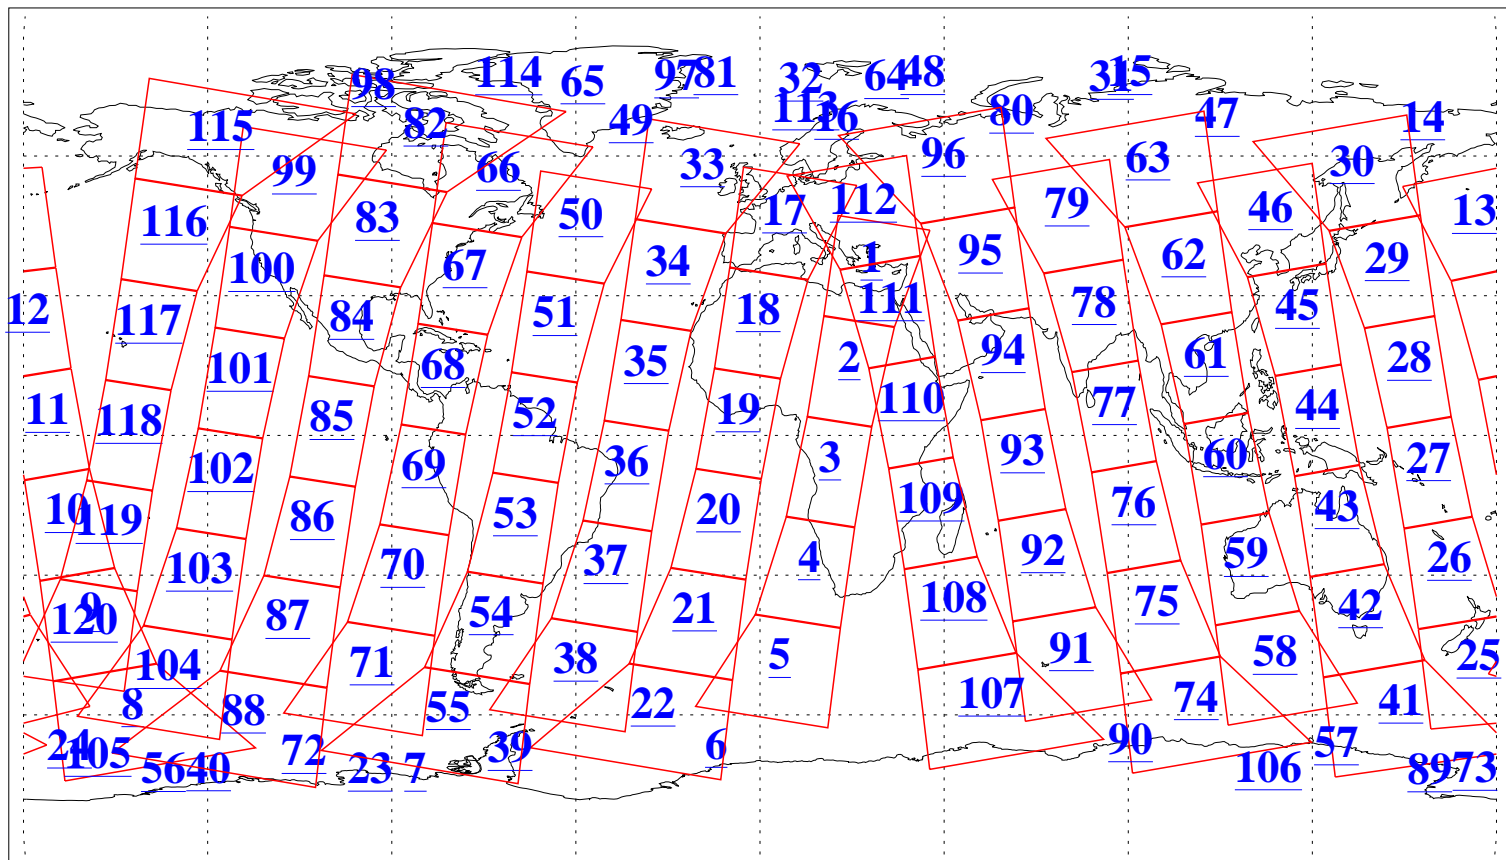

L1B Availability
AMSU Granules: 240
HSB Granules: 0
AIRS Granules: 240

16 Jul 2004
DoY 198
Aqua Day 804
Granules: 1 to 120

Granules: 121 to 240

Legend: AMSU Available, HSB Available, AIRS Available

L1B Availability
AMSU Granules: 240
HSB Granules: 0
AIRS Granules: 240

16 Jul 2004
DoY 198
Aqua Day 804

Ascending Granules

Descending Granules

Legend: AMSU Available, HSB Available, AIRS Available

L1B Availability
 AMSU Granules: 240
 HSB Granules: 0
 AIRS Granules: 240

16 Jul 2004
 DoY 198
 Aqua Day 804

Northern Hemisphere Granules

Southern Hemisphere Granules

Legend: AMSU Available, HSB Available, AIRS Available