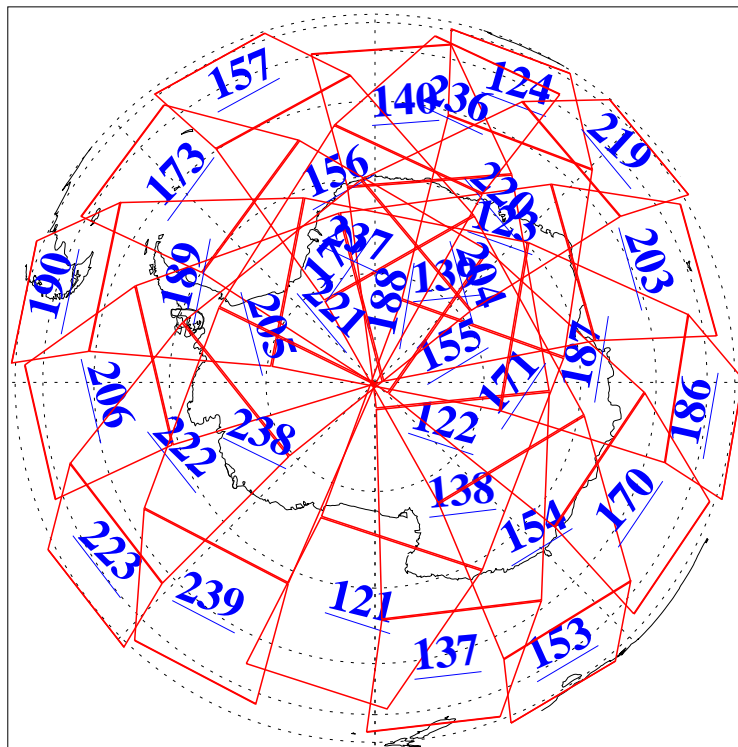

L1B Availability
AMSU Granules: 240
HSB Granules: 0
AIRS Granules: 240

16 Jul 2004
DoY 198
Aqua Day 804
Granules: 1 to 120

Granules: 121 to 240

Legend: AMSU Available, HSB Available, AIRS Available

L1B Availability
AMSU Granules: 240
HSB Granules: 0
AIRS Granules: 240

16 Jul 2004
DoY 198
Aqua Day 804

Ascending Granules

Descending Granules

Legend: AMSU Available, HSB Available, AIRS Available

L1B Availability
 AMSU Granules: 240
 HSB Granules: 0
 AIRS Granules: 240

16 Jul 2004
 DoY 198
 Aqua Day 804

Northern Hemisphere Granules

Southern Hemisphere Granules

Legend: AMSU Available, HSB Available, AIRS Available