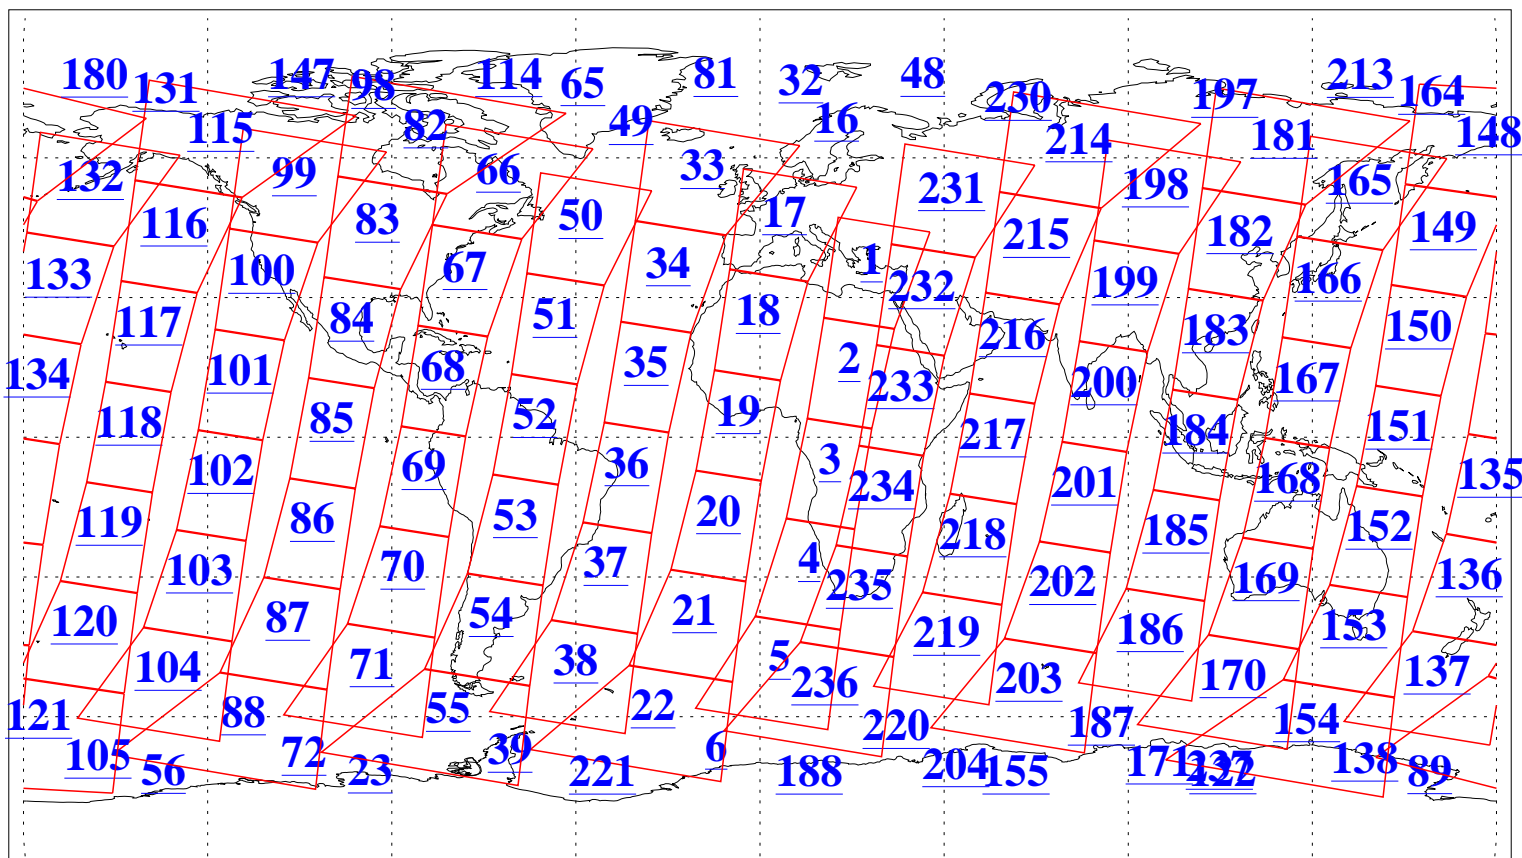

L1B Availability
AMSU Granules: 240
HSB Granules: 0
AIRS Granules: 240

16 Jul 2004
DoY 198
Aqua Day 804
Granules: 1 to 120

Granules: 121 to 240

Legend: AMSU Available, HSB Available, AIRS Available

L1B Availability
AMSU Granules: 240
HSB Granules: 0
AIRS Granules: 240

16 Jul 2004
DoY 198
Aqua Day 804

Ascending Granules

Descending Granules

Legend: AMSU Available, HSB Available, AIRS Available

L1B Availability
 AMSU Granules: 240
 HSB Granules: 0
 AIRS Granules: 240

16 Jul 2004
 DoY 198
 Aqua Day 804

Northern Hemisphere Granules

Southern Hemisphere Granules

Legend: AMSU Available, HSB Available, AIRS Available