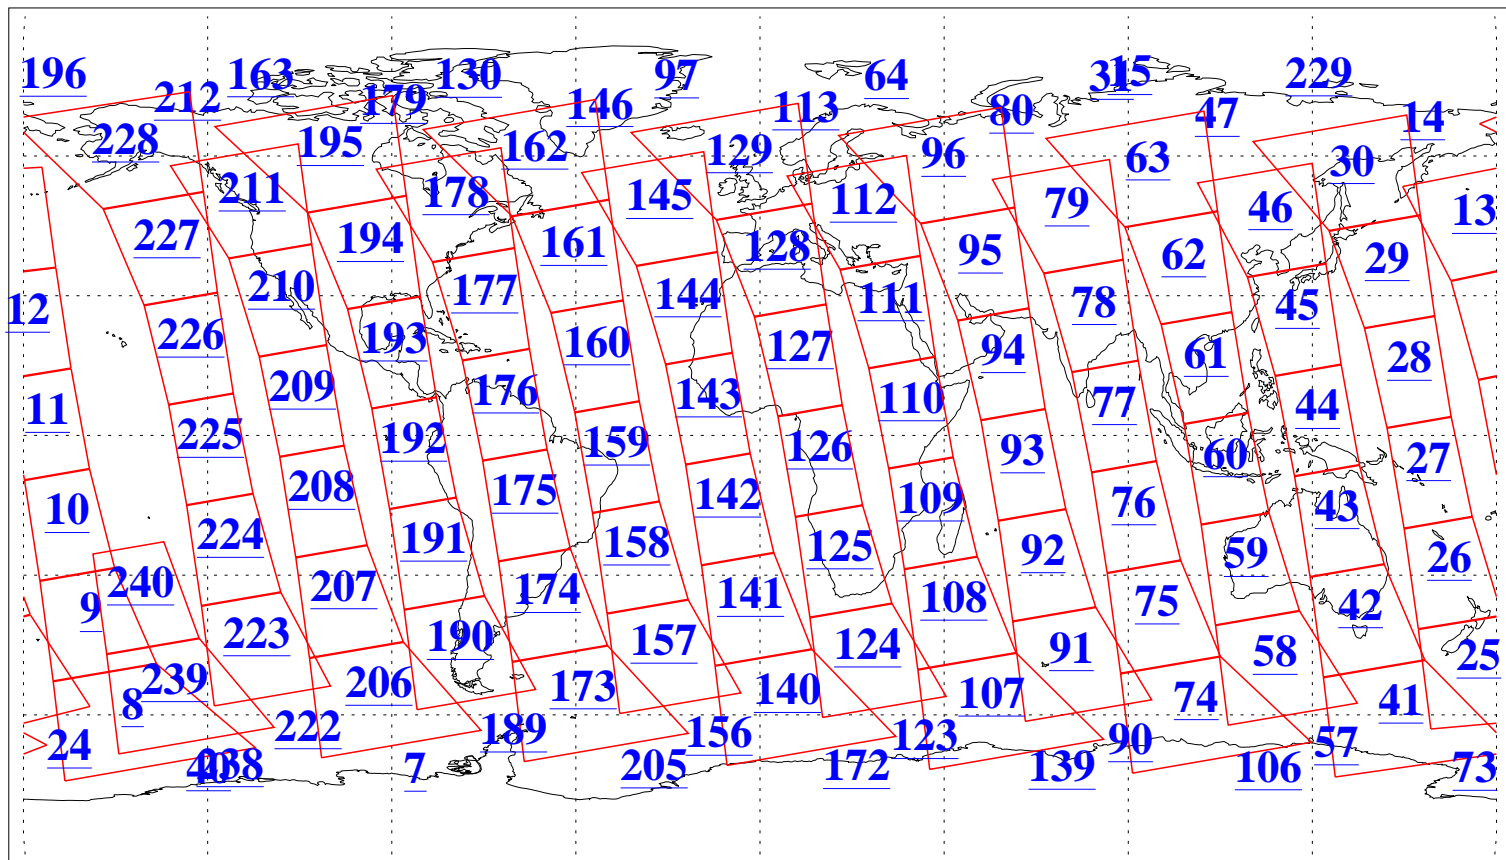

L1B Availability
AMSU Granules: 240
HSB Granules: 0
AIRS Granules: 240

16 Jul 2004
DoY 198
Aqua Day 804
Granules: 1 to 120

Granules: 121 to 240

Legend: AMSU Available, HSB Available, AIRS Available

L1B Availability
AMSU Granules: 240
HSB Granules: 0
AIRS Granules: 240

16 Jul 2004
DoY 198
Aqua Day 804

Ascending Granules

Descending Granules

Legend: AMSU Available, HSB Available, AIRS Available

L1B Availability
 AMSU Granules: 240
 HSB Granules: 0
 AIRS Granules: 240

16 Jul 2004
 DoY 198
 Aqua Day 804

Northern Hemisphere Granules

Southern Hemisphere Granules

Legend: AMSU Available, HSB Available, AIRS Available