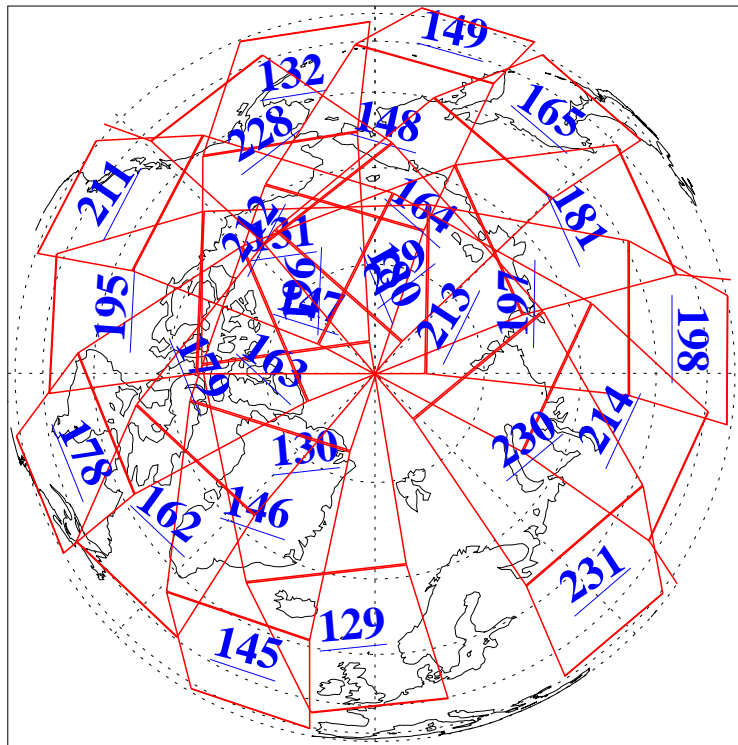

L1B Availability
AMSU Granules: 240
HSB Granules: 0
AIRS Granules: 240

16 Jul 2004
DoY 198
Aqua Day 804
Granules: 1 to 120

Granules: 121 to 240

Legend: AMSU Available, HSB Available, AIRS Available

L1B Availability
AMSU Granules: 240
HSB Granules: 0
AIRS Granules: 240

16 Jul 2004
DoY 198
Aqua Day 804

Ascending Granules

Descending Granules

Legend: AMSU Available, HSB Available, AIRS Available

L1B Availability
 AMSU Granules: 240
 HSB Granules: 0
 AIRS Granules: 240

16 Jul 2004
 DoY 198
 Aqua Day 804

Northern Hemisphere Granules

Southern Hemisphere Granules

Legend: AMSU Available, HSB Available, AIRS Available