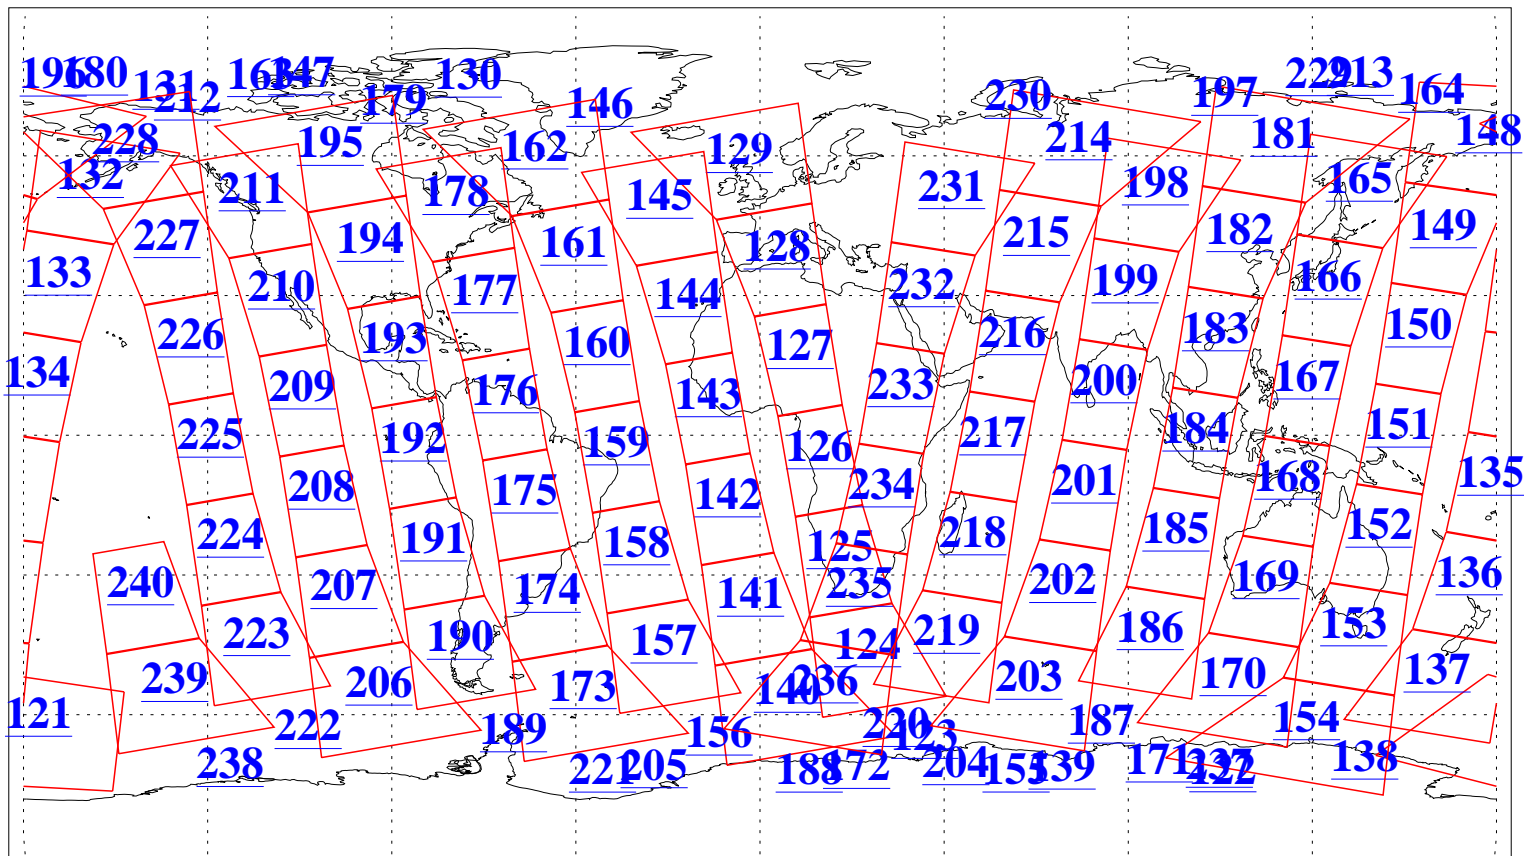

L1B Availability
AMSU Granules: 240
HSB Granules: 0
AIRS Granules: 240

16 Jul 2004
DoY 198
Aqua Day 804
Granules: 1 to 120

Granules: 121 to 240

Legend: AMSU Available, HSB Available, AIRS Available

L1B Availability
AMSU Granules: 240
HSB Granules: 0
AIRS Granules: 240

16 Jul 2004
DoY 198
Aqua Day 804

Ascending Granules

Descending Granules

Legend: AMSU Available, HSB Available, AIRS Available

L1B Availability
 AMSU Granules: 240
 HSB Granules: 0
 AIRS Granules: 240

16 Jul 2004
 DoY 198
 Aqua Day 804

Northern Hemisphere Granules

Southern Hemisphere Granules

Legend: AMSU Available, HSB Available, AIRS Available