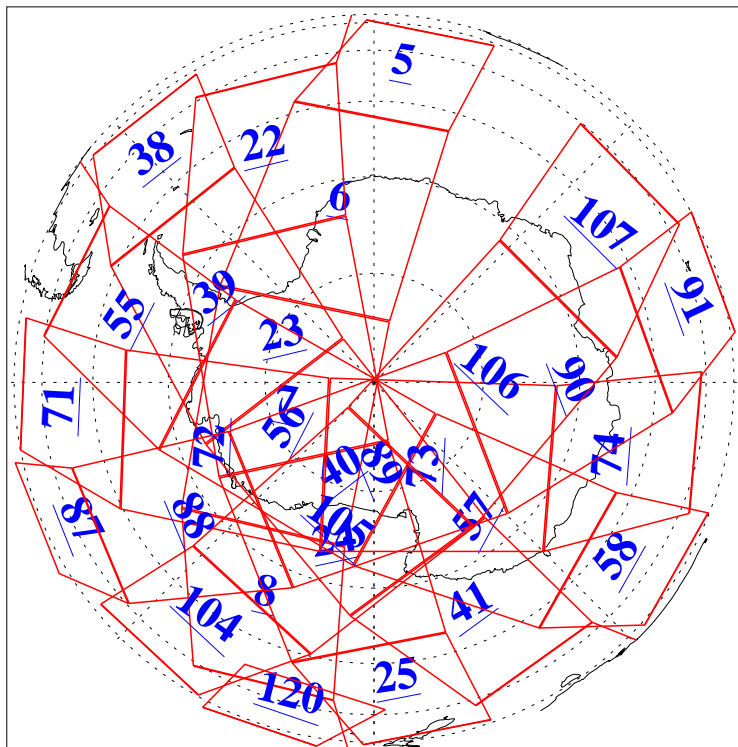

L1B Availability
AMSU Granules: 240
HSB Granules: 0
AIRS Granules: 240

16 Jul 2004
DoY 198
Aqua Day 804
Granules: 1 to 120

Granules: 121 to 240

Legend: AMSU Available, HSB Available, AIRS Available

L1B Availability
AMSU Granules: 240
HSB Granules: 0
AIRS Granules: 240

16 Jul 2004
DoY 198
Aqua Day 804

Ascending Granules

Descending Granules

Legend: AMSU Available, HSB Available, AIRS Available

L1B Availability
 AMSU Granules: 240
 HSB Granules: 0
 AIRS Granules: 240

16 Jul 2004
 DoY 198
 Aqua Day 804

Northern Hemisphere Granules

Southern Hemisphere Granules

Legend: AMSU Available, HSB Available, AIRS Available