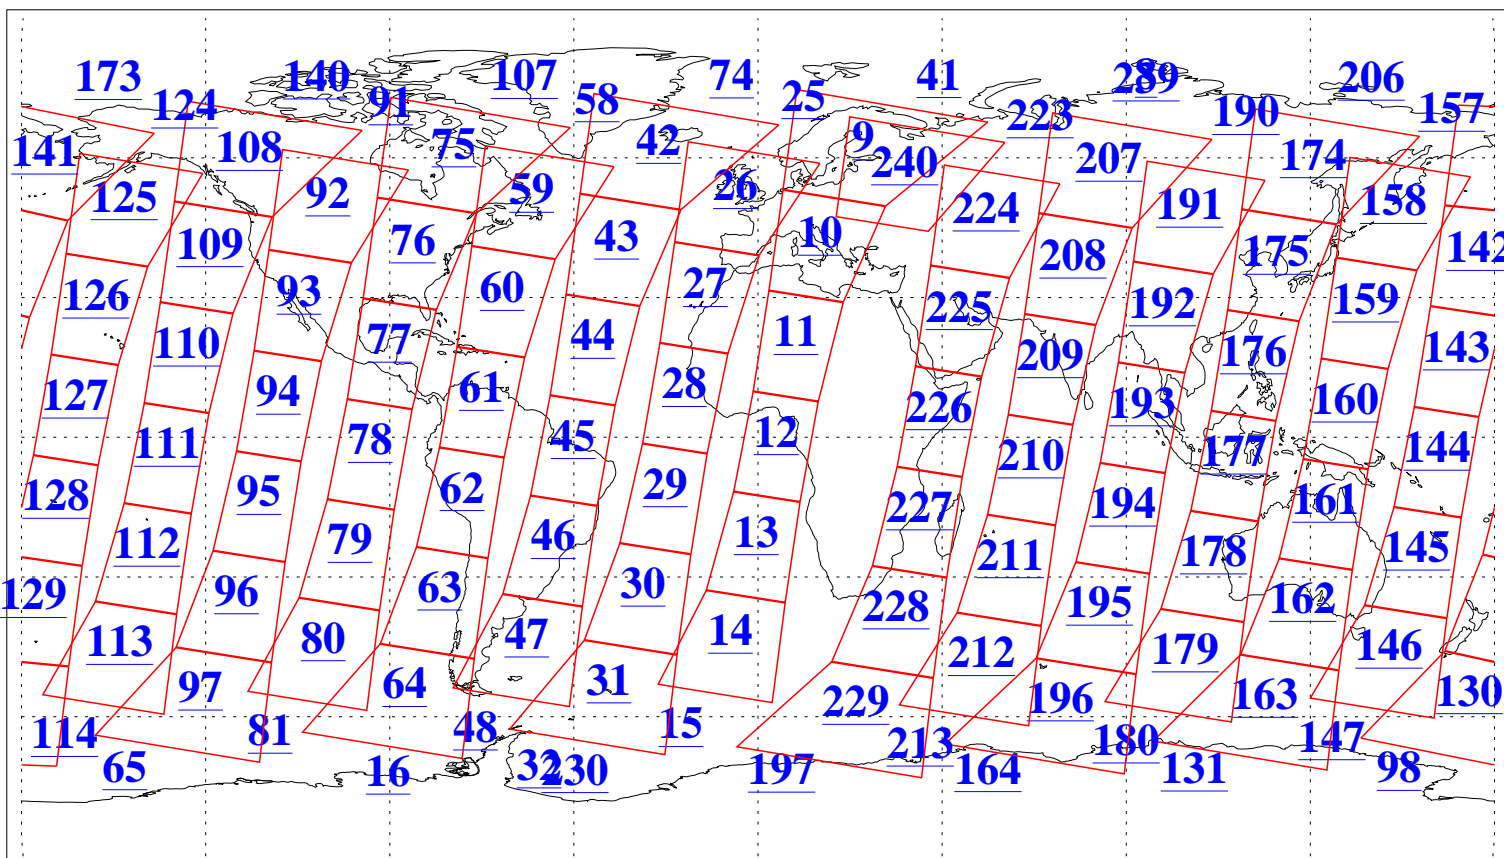

L1B Availability
AMSU Granules: 240
HSB Granules: 0
AIRS Granules: 240

15 Jul 2004
DoY 197
Aqua Day 803
Granules: 1 to 120

Granules: 121 to 240

Legend: AMSU Available, HSB Available, AIRS Available

L1B Availability
AMSU Granules: 240
HSB Granules: 0
AIRS Granules: 240

15 Jul 2004
DoY 197
Aqua Day 803

Ascending Granules

Descending Granules

Legend: AMSU Available, HSB Available, AIRS Available

L1B Availability
 AMSU Granules: 240
 HSB Granules: 0
 AIRS Granules: 240

15 Jul 2004
 DoY 197
 Aqua Day 803

Northern Hemisphere Granules

Southern Hemisphere Granules

Legend: AMSU Available, HSB Available, AIRS Available