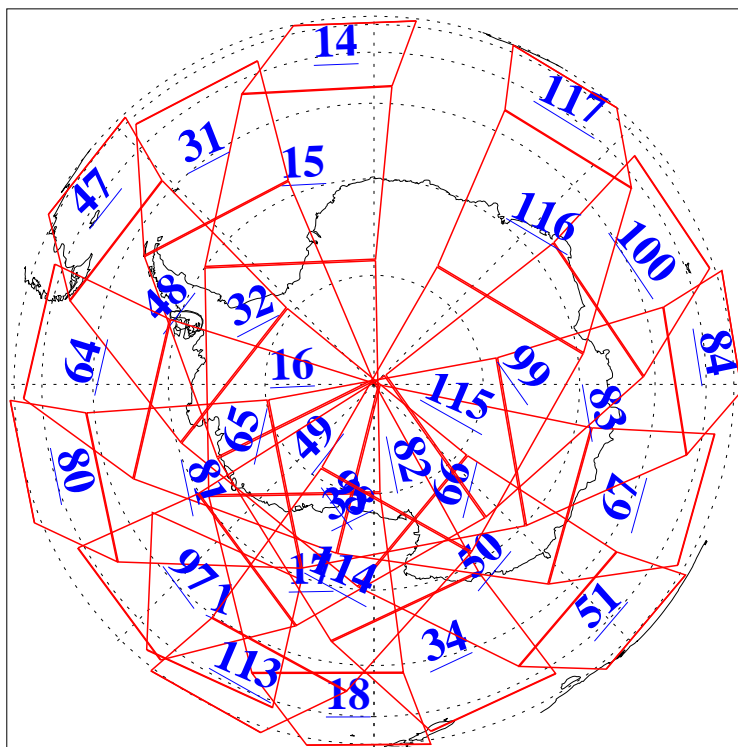

L1B Availability
AMSU Granules: 240
HSB Granules: 0
AIRS Granules: 240

15 Jul 2004
DoY 197
Aqua Day 803
Granules: 1 to 120

Granules: 121 to 240

Legend: AMSU Available, HSB Available, AIRS Available

L1B Availability
AMSU Granules: 240
HSB Granules: 0
AIRS Granules: 240

15 Jul 2004
DoY 197
Aqua Day 803

Ascending Granules

Descending Granules

Legend: AMSU Available, HSB Available, AIRS Available

L1B Availability
 AMSU Granules: 240
 HSB Granules: 0
 AIRS Granules: 240

15 Jul 2004
 DoY 197
 Aqua Day 803

Northern Hemisphere Granules

Southern Hemisphere Granules

Legend: AMSU Available, HSB Available, AIRS Available