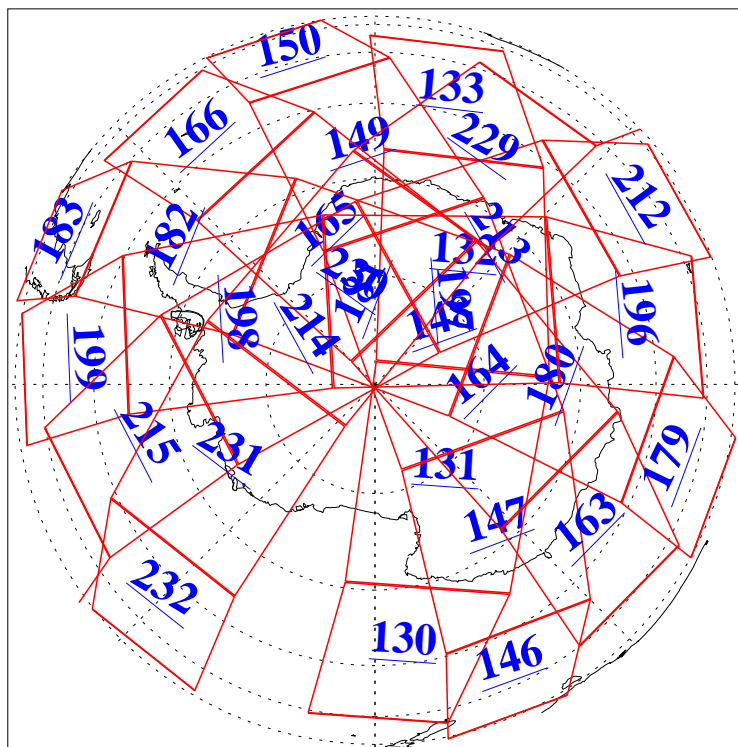

L1B Availability
AMSU Granules: 240
HSB Granules: 0
AIRS Granules: 240

15 Jul 2004
DoY 197
Aqua Day 803
Granules: 1 to 120

Granules: 121 to 240

Legend: AMSU Available, HSB Available, AIRS Available

L1B Availability
AMSU Granules: 240
HSB Granules: 0
AIRS Granules: 240

15 Jul 2004
DoY 197
Aqua Day 803

Ascending Granules

Descending Granules

Legend: AMSU Available, HSB Available, AIRS Available

L1B Availability
 AMSU Granules: 240
 HSB Granules: 0
 AIRS Granules: 240

15 Jul 2004
 DoY 197
 Aqua Day 803

Northern Hemisphere Granules

Southern Hemisphere Granules

Legend: AMSU Available, HSB Available, AIRS Available