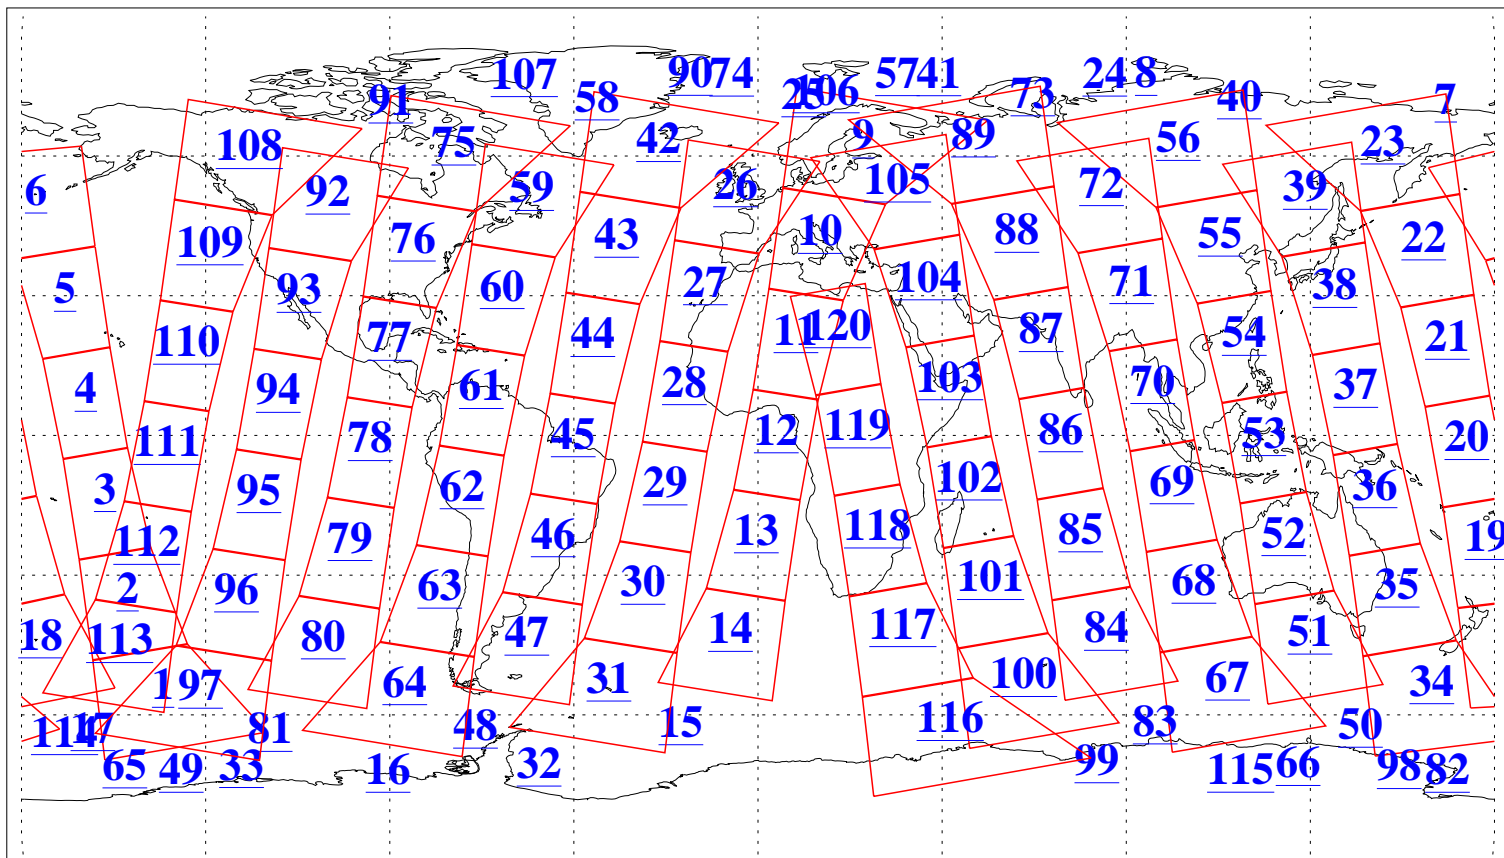

L1B Availability
AMSU Granules: 240
HSB Granules: 0
AIRS Granules: 240

15 Jul 2004
DoY 197
Aqua Day 803
Granules: 1 to 120

Granules: 121 to 240

Legend: AMSU Available, HSB Available, AIRS Available

L1B Availability
AMSU Granules: 240
HSB Granules: 0
AIRS Granules: 240

15 Jul 2004
DoY 197
Aqua Day 803

Ascending Granules

Descending Granules

Legend: AMSU Available, HSB Available, AIRS Available

L1B Availability
 AMSU Granules: 240
 HSB Granules: 0
 AIRS Granules: 240

15 Jul 2004
 DoY 197
 Aqua Day 803

Northern Hemisphere Granules

Southern Hemisphere Granules

Legend: AMSU Available, HSB Available, AIRS Available