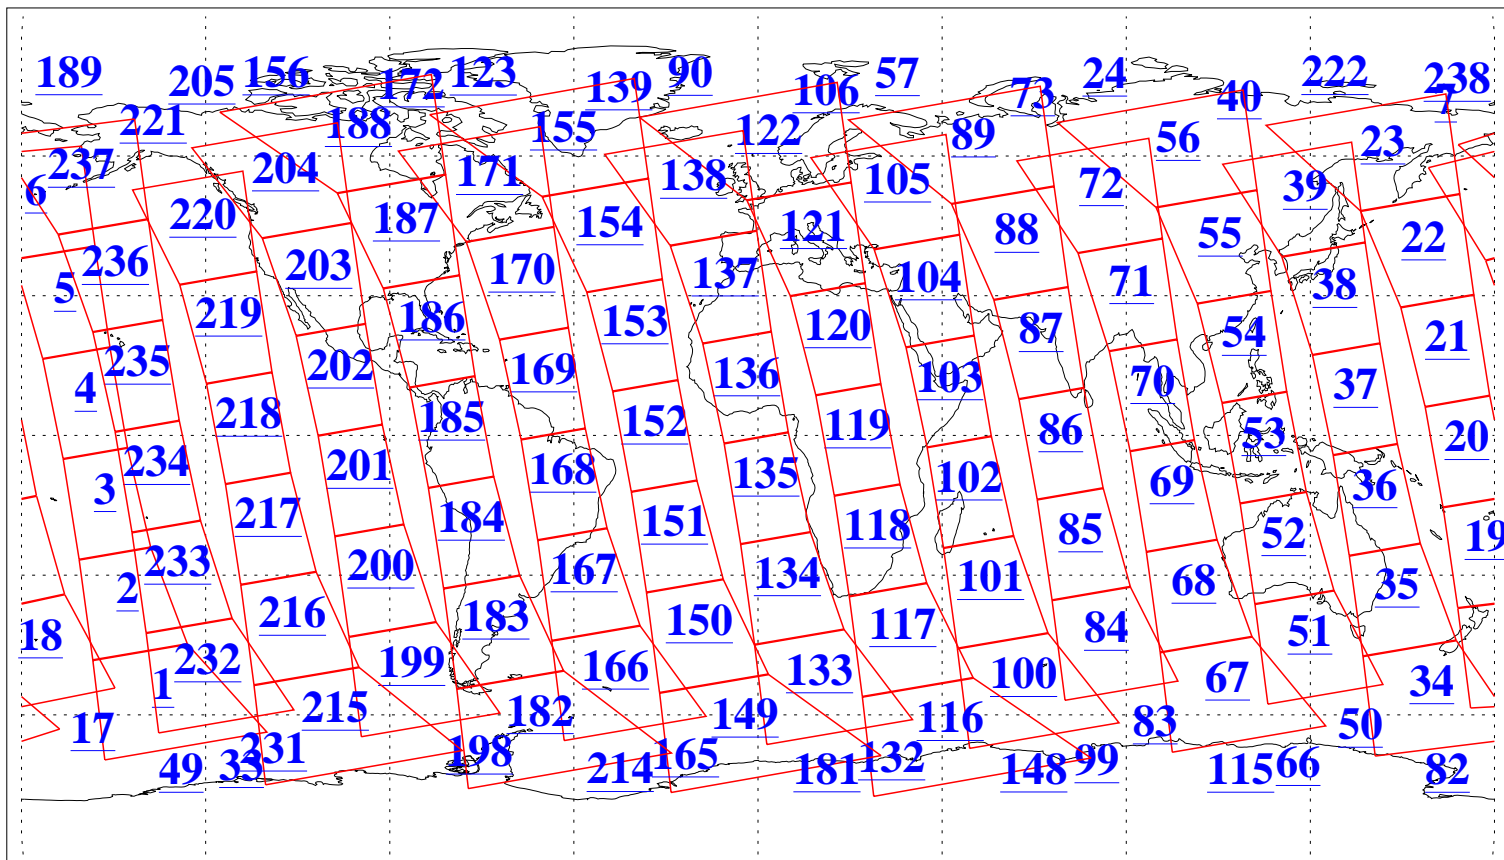

L1B Availability
AMSU Granules: 240
HSB Granules: 0
AIRS Granules: 240

15 Jul 2004
DoY 197
Aqua Day 803
Granules: 1 to 120

Granules: 121 to 240

Legend: AMSU Available, HSB Available, AIRS Available

L1B Availability
AMSU Granules: 240
HSB Granules: 0
AIRS Granules: 240

15 Jul 2004
DoY 197
Aqua Day 803

Ascending Granules

Descending Granules

Legend: AMSU Available, HSB Available, AIRS Available

L1B Availability
 AMSU Granules: 240
 HSB Granules: 0
 AIRS Granules: 240

15 Jul 2004
 DoY 197
 Aqua Day 803

Northern Hemisphere Granules

Southern Hemisphere Granules

Legend: AMSU Available, HSB Available, AIRS Available