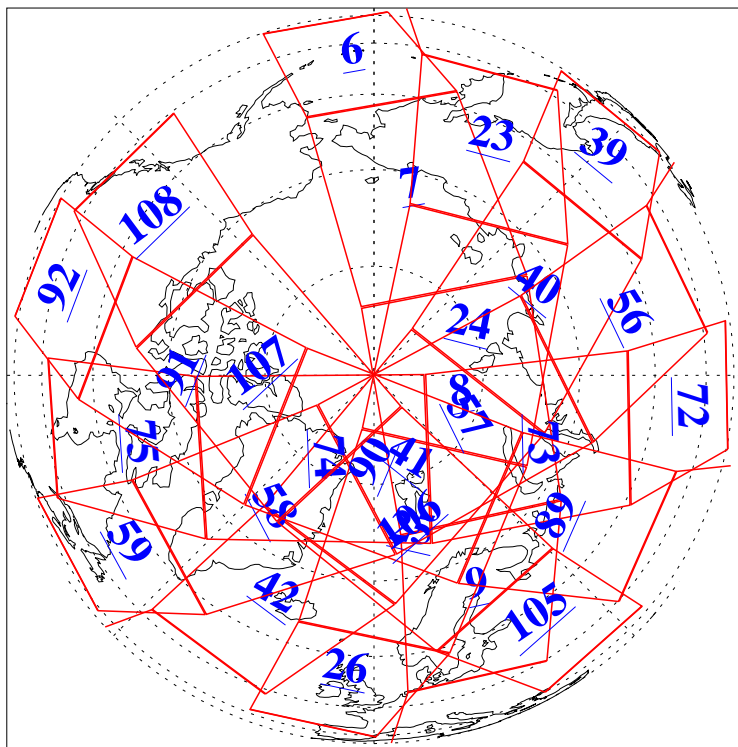

L1B Availability
AMSU Granules: 240
HSB Granules: 0
AIRS Granules: 240

15 Jul 2004
DoY 197
Aqua Day 803
Granules: 1 to 120

Granules: 121 to 240

Legend: AMSU Available, HSB Available, AIRS Available

L1B Availability
AMSU Granules: 240
HSB Granules: 0
AIRS Granules: 240

15 Jul 2004
DoY 197
Aqua Day 803

Ascending Granules

Descending Granules

Legend: AMSU Available, HSB Available, AIRS Available

L1B Availability
 AMSU Granules: 240
 HSB Granules: 0
 AIRS Granules: 240

15 Jul 2004
 DoY 197
 Aqua Day 803

Northern Hemisphere Granules

Southern Hemisphere Granules

Legend: AMSU Available, HSB Available, AIRS Available