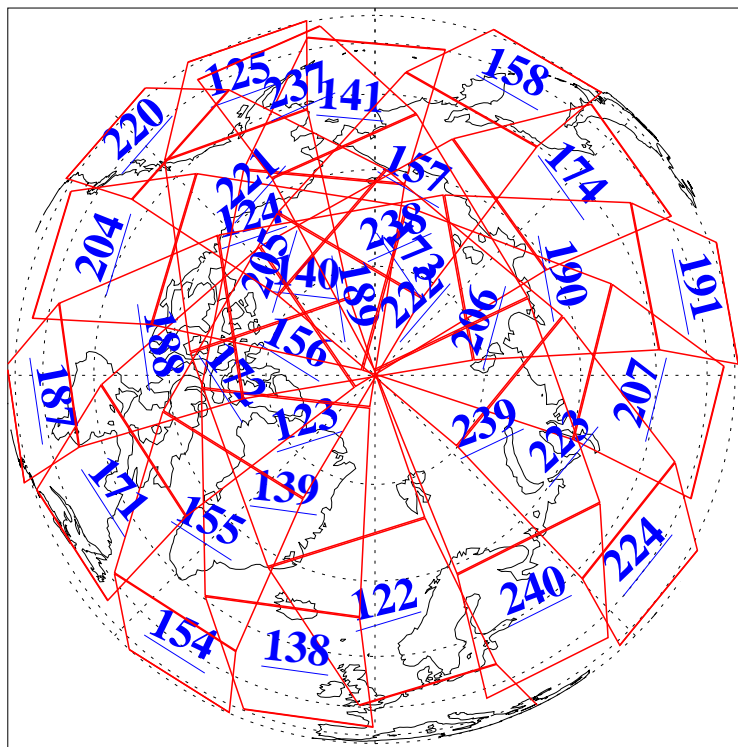

L1B Availability
AMSU Granules: 240
HSB Granules: 0
AIRS Granules: 240

15 Jul 2004
DoY 197
Aqua Day 803
Granules: 1 to 120

Granules: 121 to 240

Legend: AMSU Available, HSB Available, AIRS Available

L1B Availability
AMSU Granules: 240
HSB Granules: 0
AIRS Granules: 240

15 Jul 2004
DoY 197
Aqua Day 803

Ascending Granules

Descending Granules

Legend: AMSU Available, HSB Available, AIRS Available

L1B Availability
 AMSU Granules: 240
 HSB Granules: 0
 AIRS Granules: 240

15 Jul 2004
 DoY 197
 Aqua Day 803

Northern Hemisphere Granules

Southern Hemisphere Granules

Legend: AMSU Available, HSB Available, AIRS Available