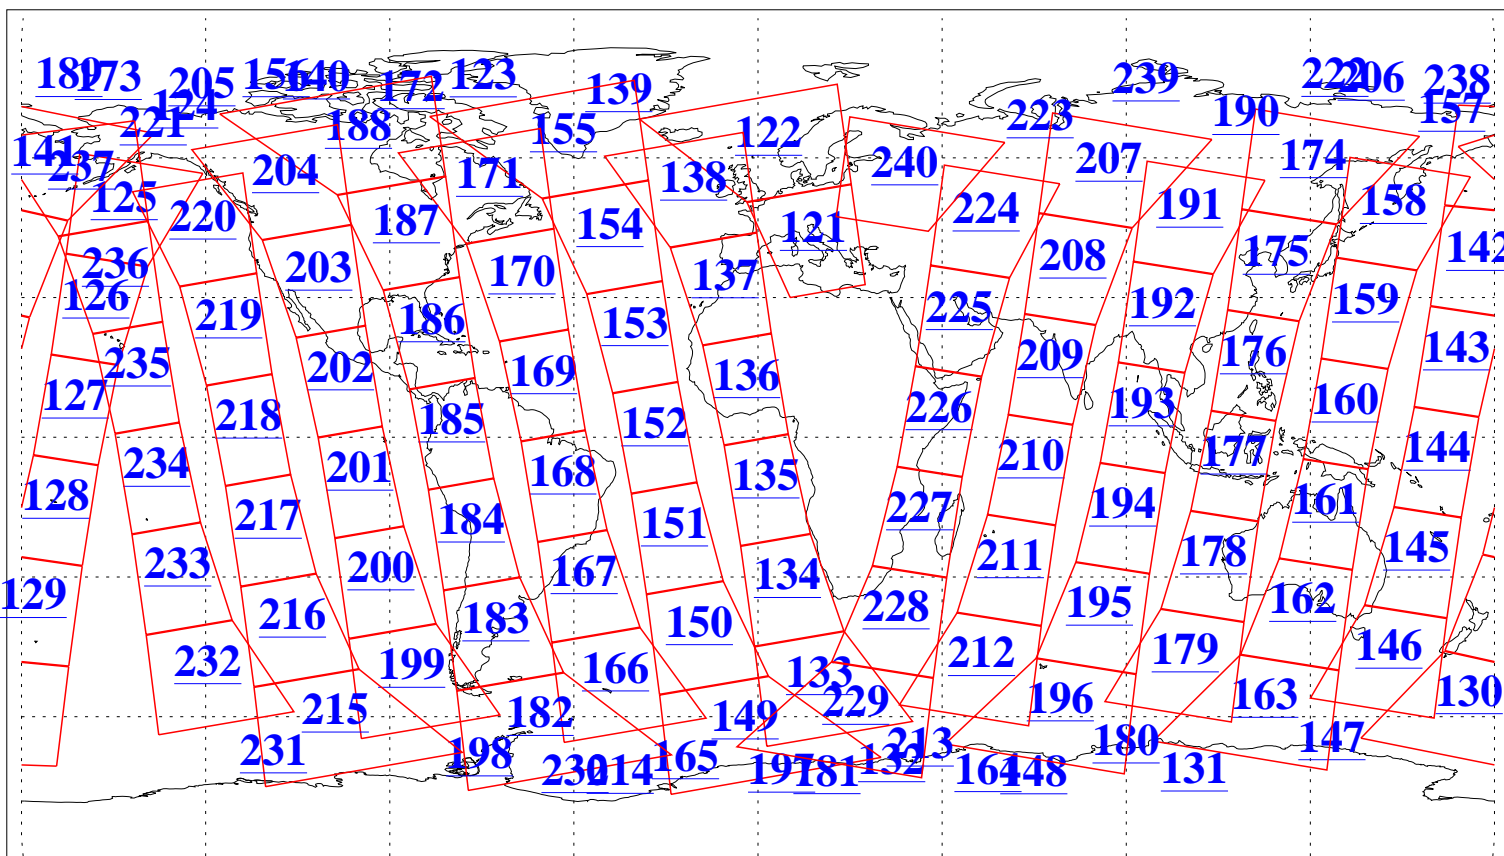

L1B Availability
AMSU Granules: 240
HSB Granules: 0
AIRS Granules: 240

15 Jul 2004
DoY 197
Aqua Day 803
Granules: 1 to 120

Granules: 121 to 240

Legend: AMSU Available, HSB Available, AIRS Available

L1B Availability
AMSU Granules: 240
HSB Granules: 0
AIRS Granules: 240

15 Jul 2004
DoY 197
Aqua Day 803

Ascending Granules

Descending Granules

Legend: AMSU Available, HSB Available, AIRS Available

L1B Availability
 AMSU Granules: 240
 HSB Granules: 0
 AIRS Granules: 240

15 Jul 2004
 DoY 197
 Aqua Day 803

Northern Hemisphere Granules

Southern Hemisphere Granules

Legend: AMSU Available, HSB Available, AIRS Available