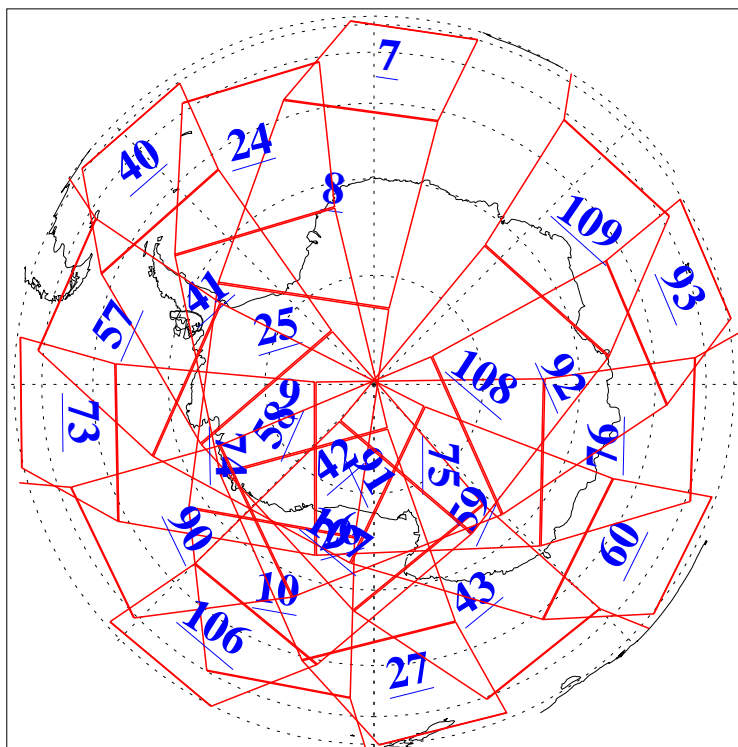

L1B Availability
AMSU Granules: 240
HSB Granules: 0
AIRS Granules: 240

14 Jul 2004
DoY 196
Aqua Day 802
Granules: 1 to 120

Granules: 121 to 240

Legend: AMSU Available, HSB Available, AIRS Available

L1B Availability
AMSU Granules: 240
HSB Granules: 0
AIRS Granules: 240

14 Jul 2004
DoY 196
Aqua Day 802

Ascending Granules

Descending Granules

Legend: AMSU Available, HSB Available, AIRS Available

L1B Availability
 AMSU Granules: 240
 HSB Granules: 0
 AIRS Granules: 240

14 Jul 2004
 DoY 196
 Aqua Day 802

Northern Hemisphere Granules

Southern Hemisphere Granules

Legend: AMSU Available, HSB Available, **AIRS Available**