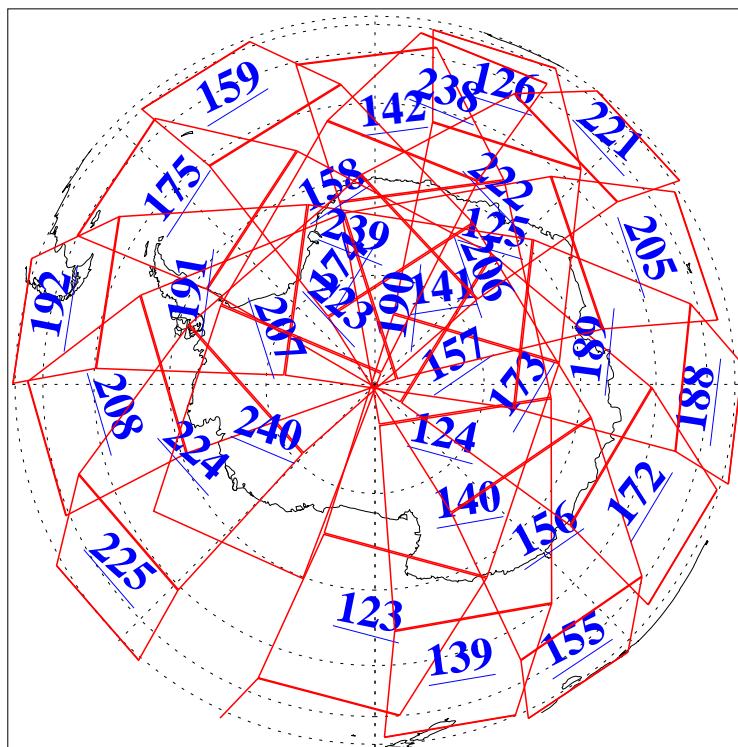

L1B Availability
AMSU Granules: 240
HSB Granules: 0
AIRS Granules: 240

14 Jul 2004
DoY 196
Aqua Day 802
Granules: 1 to 120

Granules: 121 to 240

Legend: AMSU Available, HSB Available, AIRS Available

L1B Availability
AMSU Granules: 240
HSB Granules: 0
AIRS Granules: 240

14 Jul 2004
DoY 196
Aqua Day 802

Ascending Granules

Descending Granules

Legend: AMSU Available, HSB Available, AIRS Available

L1B Availability
 AMSU Granules: 240
 HSB Granules: 0
 AIRS Granules: 240

14 Jul 2004
 DoY 196
 Aqua Day 802

Northern Hemisphere Granules

Southern Hemisphere Granules

Legend: AMSU Available, HSB Available, **AIRS Available**