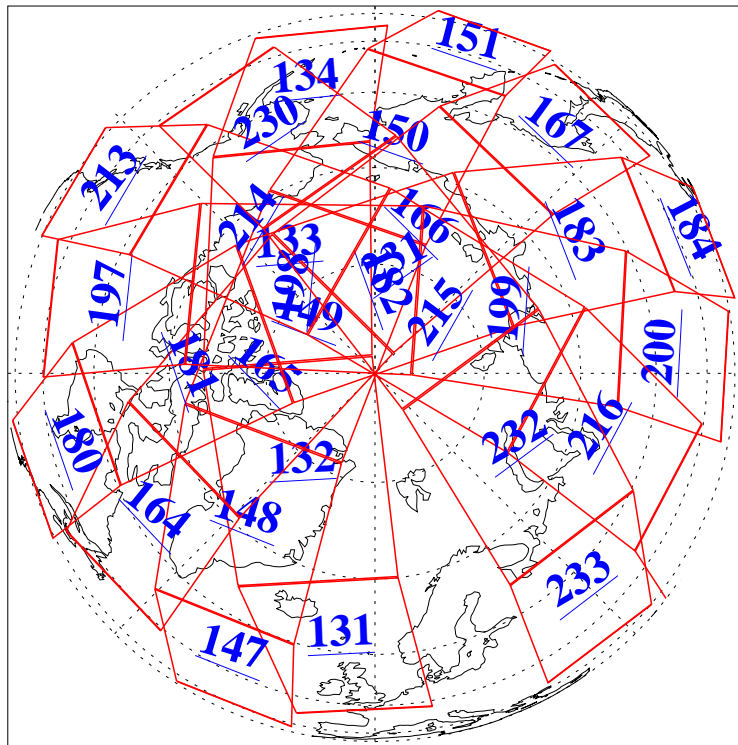

L1B Availability
AMSU Granules: 240
HSB Granules: 0
AIRS Granules: 240

14 Jul 2004
DoY 196
Aqua Day 802
Granules: 1 to 120

Granules: 121 to 240

Legend: AMSU Available, HSB Available, AIRS Available

L1B Availability
AMSU Granules: 240
HSB Granules: 0
AIRS Granules: 240

14 Jul 2004
DoY 196
Aqua Day 802

Ascending Granules

Descending Granules

Legend: AMSU Available, HSB Available, AIRS Available

L1B Availability
 AMSU Granules: 240
 HSB Granules: 0
 AIRS Granules: 240

14 Jul 2004
 DoY 196
 Aqua Day 802

Northern Hemisphere Granules

Southern Hemisphere Granules

Legend: AMSU Available, HSB Available, **AIRS Available**