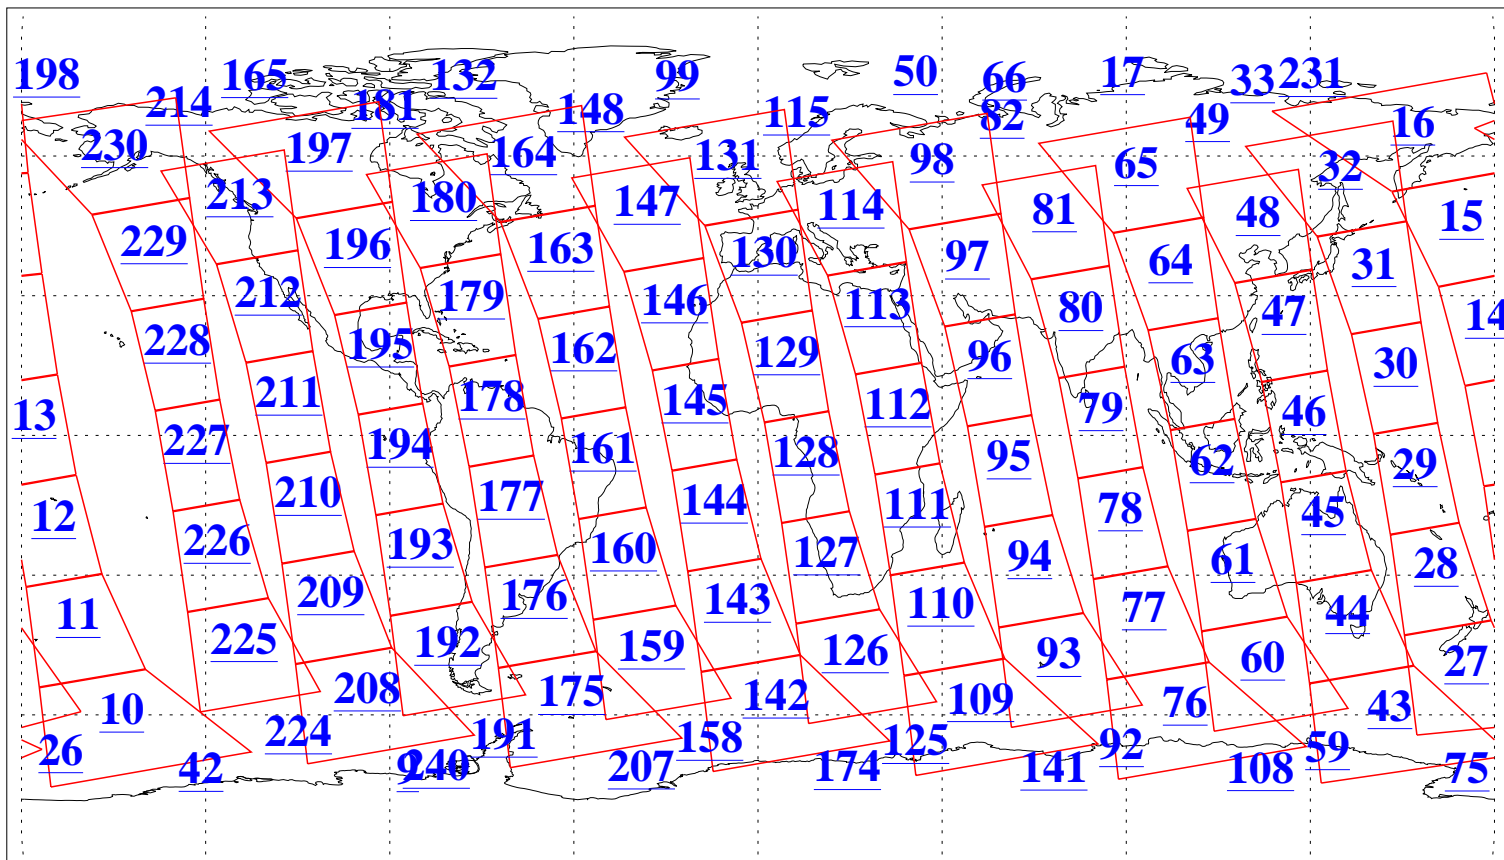

L1B Availability
AMSU Granules: 240
HSB Granules: 0
AIRS Granules: 240

14 Jul 2004
DoY 196
Aqua Day 802
Granules: 1 to 120

Granules: 121 to 240

Legend: AMSU Available, HSB Available, AIRS Available

L1B Availability
AMSU Granules: 240
HSB Granules: 0
AIRS Granules: 240

14 Jul 2004
DoY 196
Aqua Day 802

Ascending Granules

Descending Granules

Legend: AMSU Available, HSB Available, AIRS Available

L1B Availability
 AMSU Granules: 240
 HSB Granules: 0
 AIRS Granules: 240

14 Jul 2004
 DoY 196
 Aqua Day 802

Northern Hemisphere Granules

Southern Hemisphere Granules

Legend: AMSU Available, HSB Available, **AIRS Available**