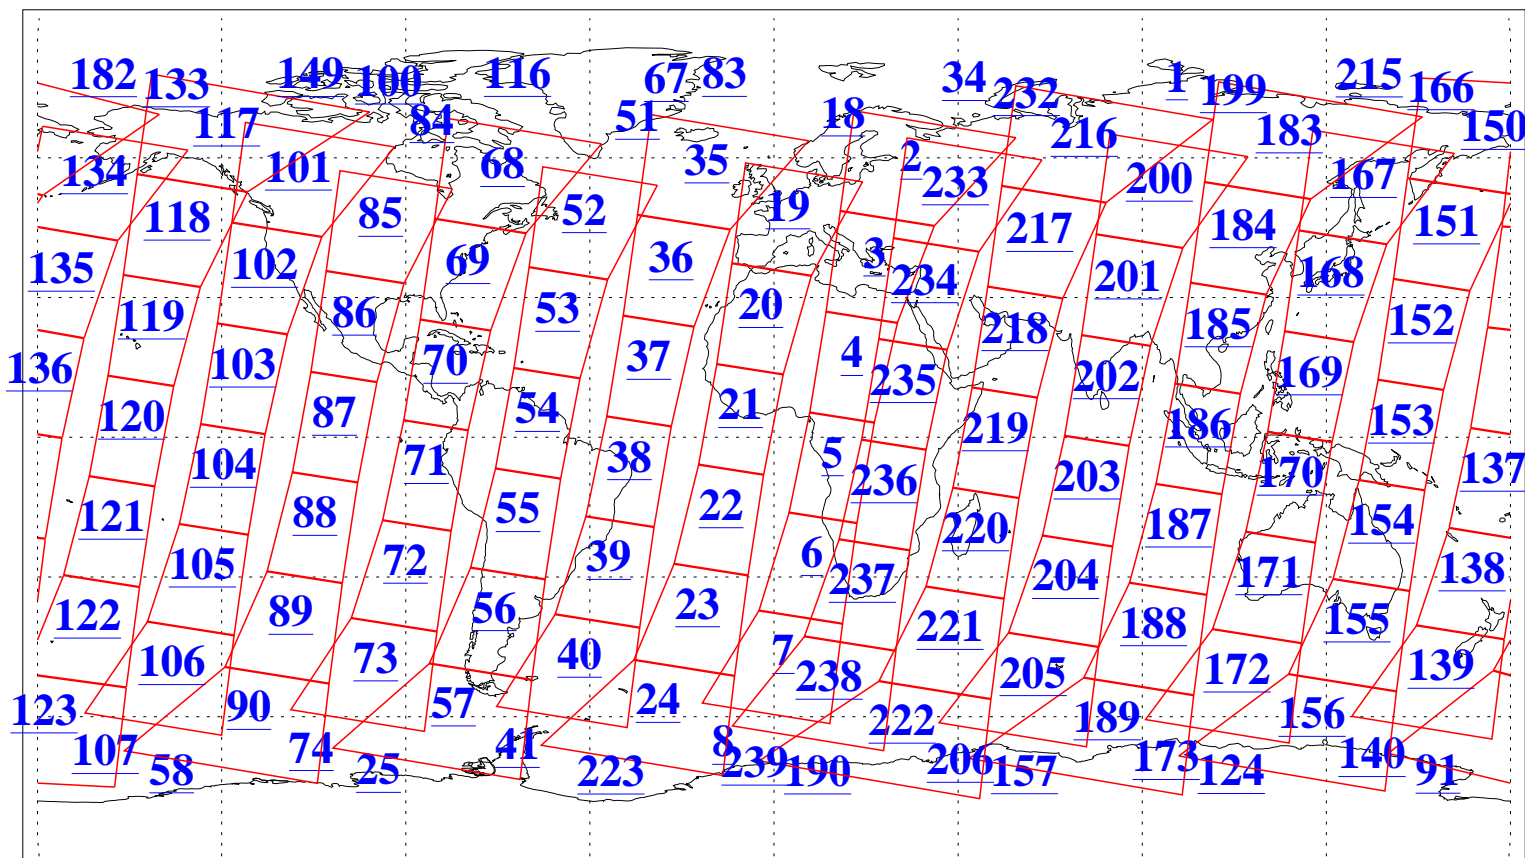

L1B Availability
AMSU Granules: 240
HSB Granules: 0
AIRS Granules: 240

14 Jul 2004
DoY 196
Aqua Day 802
Granules: 1 to 120

Granules: 121 to 240

Legend: AMSU Available, HSB Available, AIRS Available

L1B Availability
AMSU Granules: 240
HSB Granules: 0
AIRS Granules: 240

14 Jul 2004
DoY 196
Aqua Day 802

Ascending Granules

Descending Granules

Legend: AMSU Available, HSB Available, AIRS Available

L1B Availability
 AMSU Granules: 240
 HSB Granules: 0
 AIRS Granules: 240

14 Jul 2004
 DoY 196
 Aqua Day 802

Northern Hemisphere Granules

Southern Hemisphere Granules

Legend: AMSU Available, HSB Available, **AIRS Available**