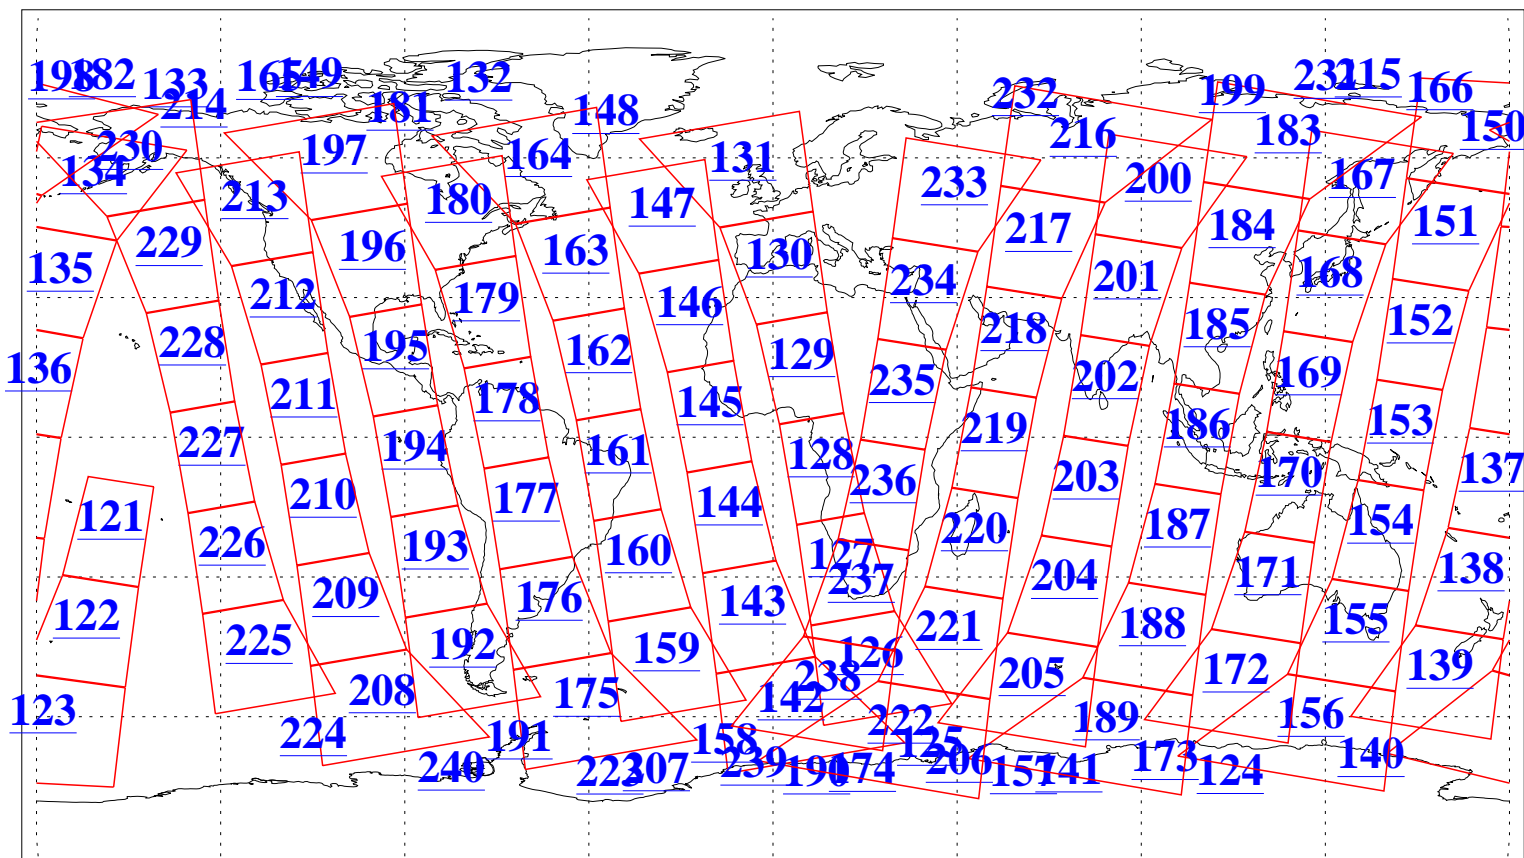

L1B Availability
AMSU Granules: 240
HSB Granules: 0
AIRS Granules: 240

14 Jul 2004
DoY 196
Aqua Day 802
Granules: 1 to 120

Granules: 121 to 240

Legend: AMSU Available, HSB Available, AIRS Available

L1B Availability
AMSU Granules: 240
HSB Granules: 0
AIRS Granules: 240

14 Jul 2004
DoY 196
Aqua Day 802

Ascending Granules

Descending Granules

Legend: AMSU Available, HSB Available, AIRS Available

L1B Availability
 AMSU Granules: 240
 HSB Granules: 0
 AIRS Granules: 240

14 Jul 2004
 DoY 196
 Aqua Day 802

Northern Hemisphere Granules

Southern Hemisphere Granules

Legend: AMSU Available, HSB Available, **AIRS Available**