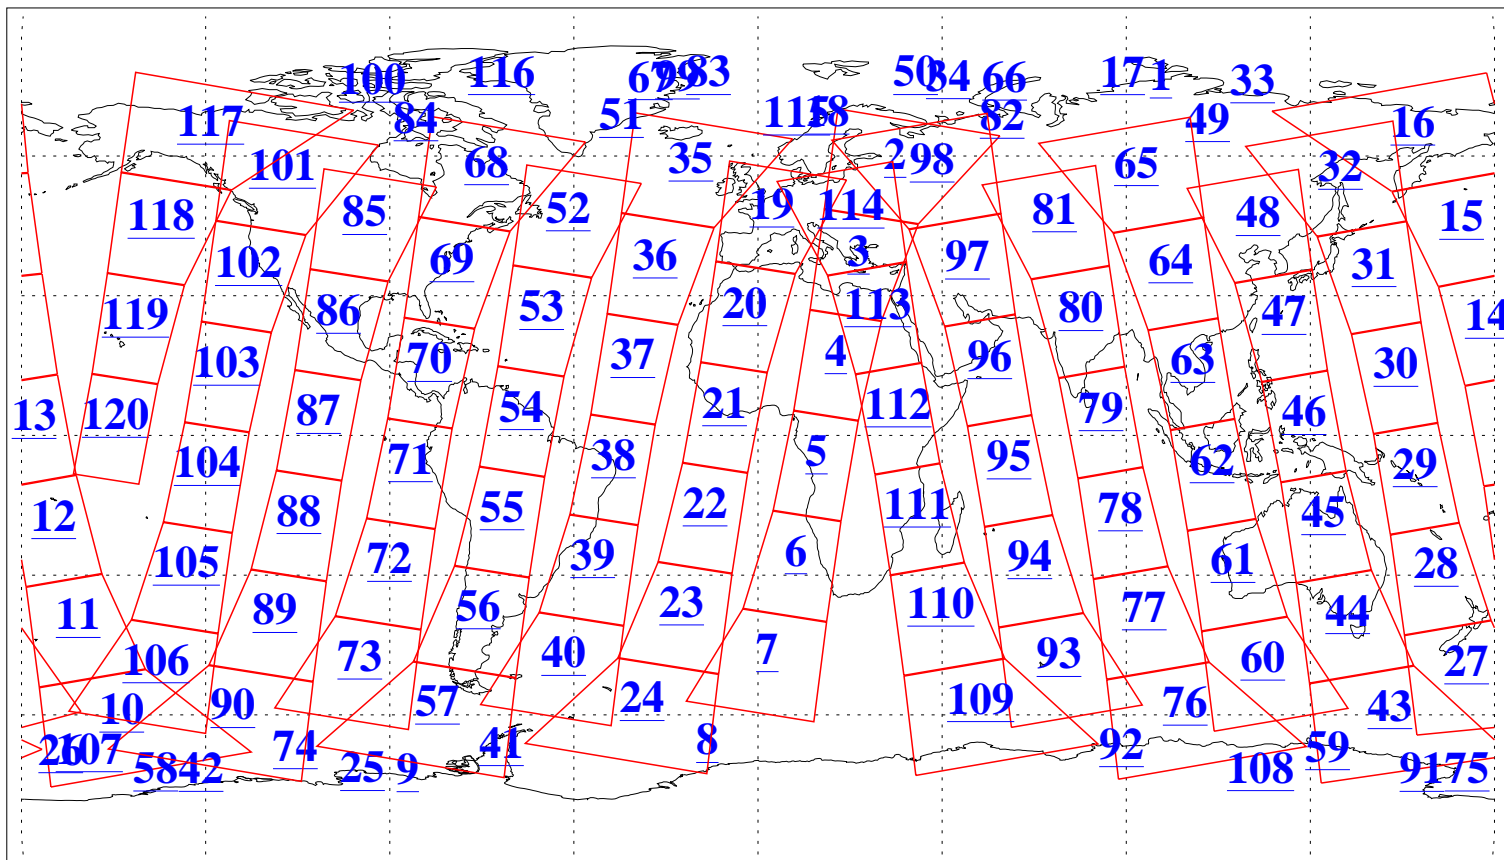

L1B Availability
AMSU Granules: 240
HSB Granules: 0
AIRS Granules: 240

14 Jul 2004
DoY 196
Aqua Day 802
Granules: 1 to 120

Granules: 121 to 240

Legend: AMSU Available, HSB Available, AIRS Available

L1B Availability
AMSU Granules: 240
HSB Granules: 0
AIRS Granules: 240

14 Jul 2004
DoY 196
Aqua Day 802

Ascending Granules

Descending Granules

Legend: AMSU Available, HSB Available, AIRS Available

L1B Availability
 AMSU Granules: 240
 HSB Granules: 0
 AIRS Granules: 240

14 Jul 2004
 DoY 196
 Aqua Day 802

Northern Hemisphere Granules

Southern Hemisphere Granules

Legend: AMSU Available, HSB Available, **AIRS Available**