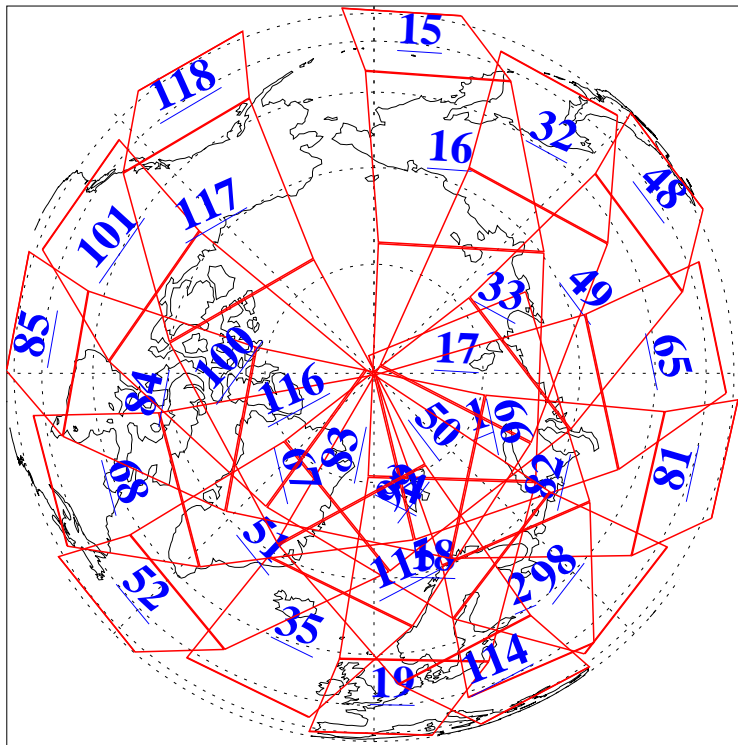

L1B Availability
AMSU Granules: 240
HSB Granules: 0
AIRS Granules: 240

14 Jul 2004
DoY 196
Aqua Day 802
Granules: 1 to 120

Granules: 121 to 240

Legend: AMSU Available, HSB Available, AIRS Available

L1B Availability
AMSU Granules: 240
HSB Granules: 0
AIRS Granules: 240

14 Jul 2004
DoY 196
Aqua Day 802

Ascending Granules

Descending Granules

Legend: AMSU Available, HSB Available, AIRS Available

L1B Availability
 AMSU Granules: 240
 HSB Granules: 0
 AIRS Granules: 240

14 Jul 2004
 DoY 196
 Aqua Day 802

Northern Hemisphere Granules

Southern Hemisphere Granules

Legend: AMSU Available, HSB Available, **AIRS Available**