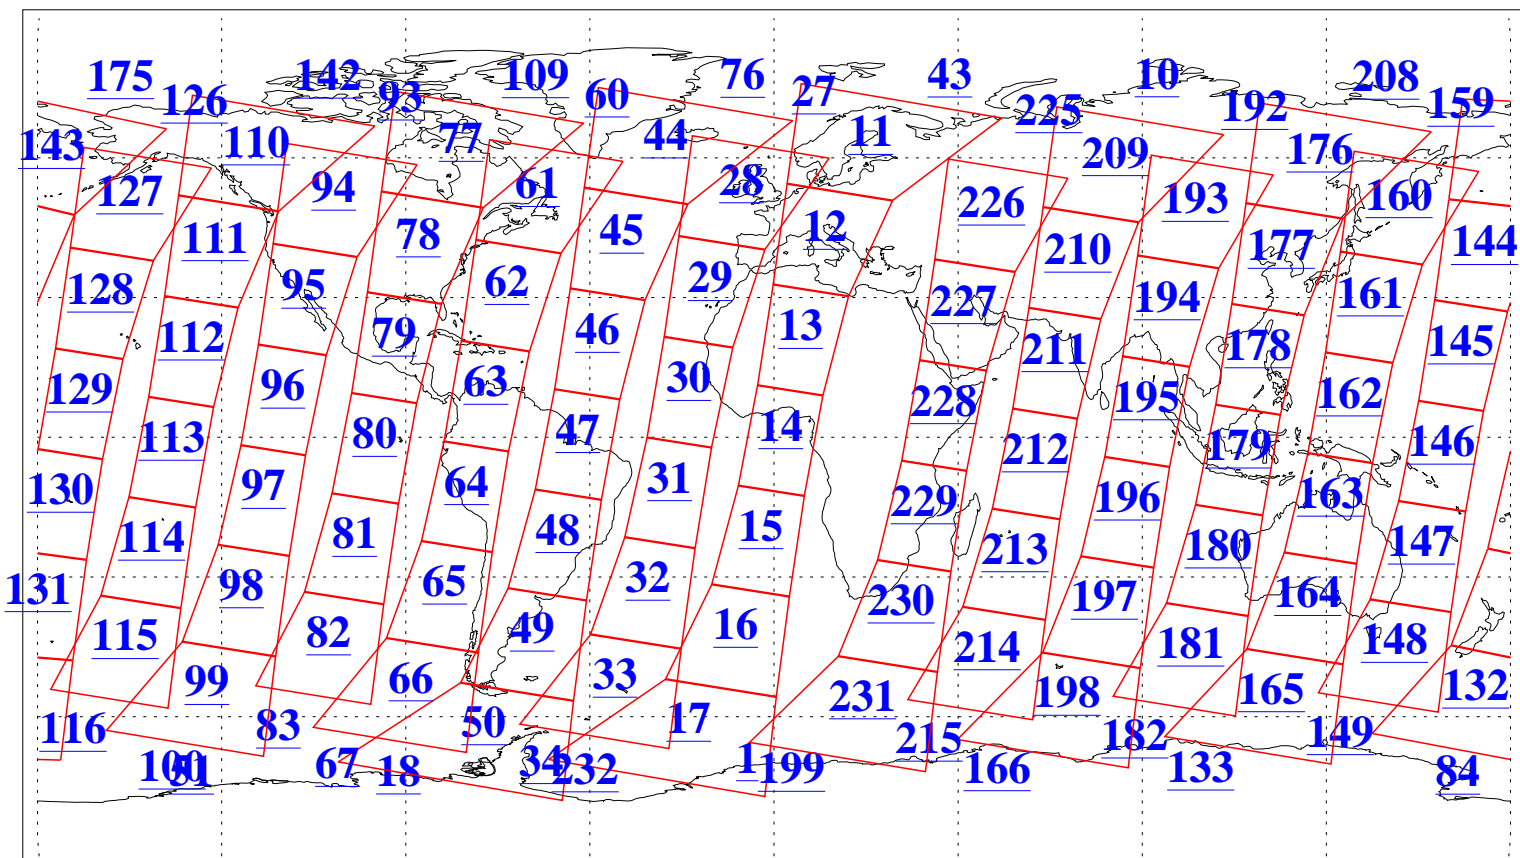

L1B Availability
AMSU Granules: 240
HSB Granules: 0
AIRS Granules: 240

13 Jul 2004
DoY 195
Aqua Day 801
Granules: 1 to 120

Granules: 121 to 240

Legend: AMSU Available, HSB Available, AIRS Available

L1B Availability
AMSU Granules: 240
HSB Granules: 0
AIRS Granules: 240

13 Jul 2004
DoY 195
Aqua Day 801

Ascending Granules

Descending Granules

Legend: AMSU Available, HSB Available, AIRS Available

L1B Availability
 AMSU Granules: 240
 HSB Granules: 0
 AIRS Granules: 240

13 Jul 2004
 DoY 195
 Aqua Day 801

Northern Hemisphere Granules

Southern Hemisphere Granules

Legend: AMSU Available, HSB Available, AIRS Available