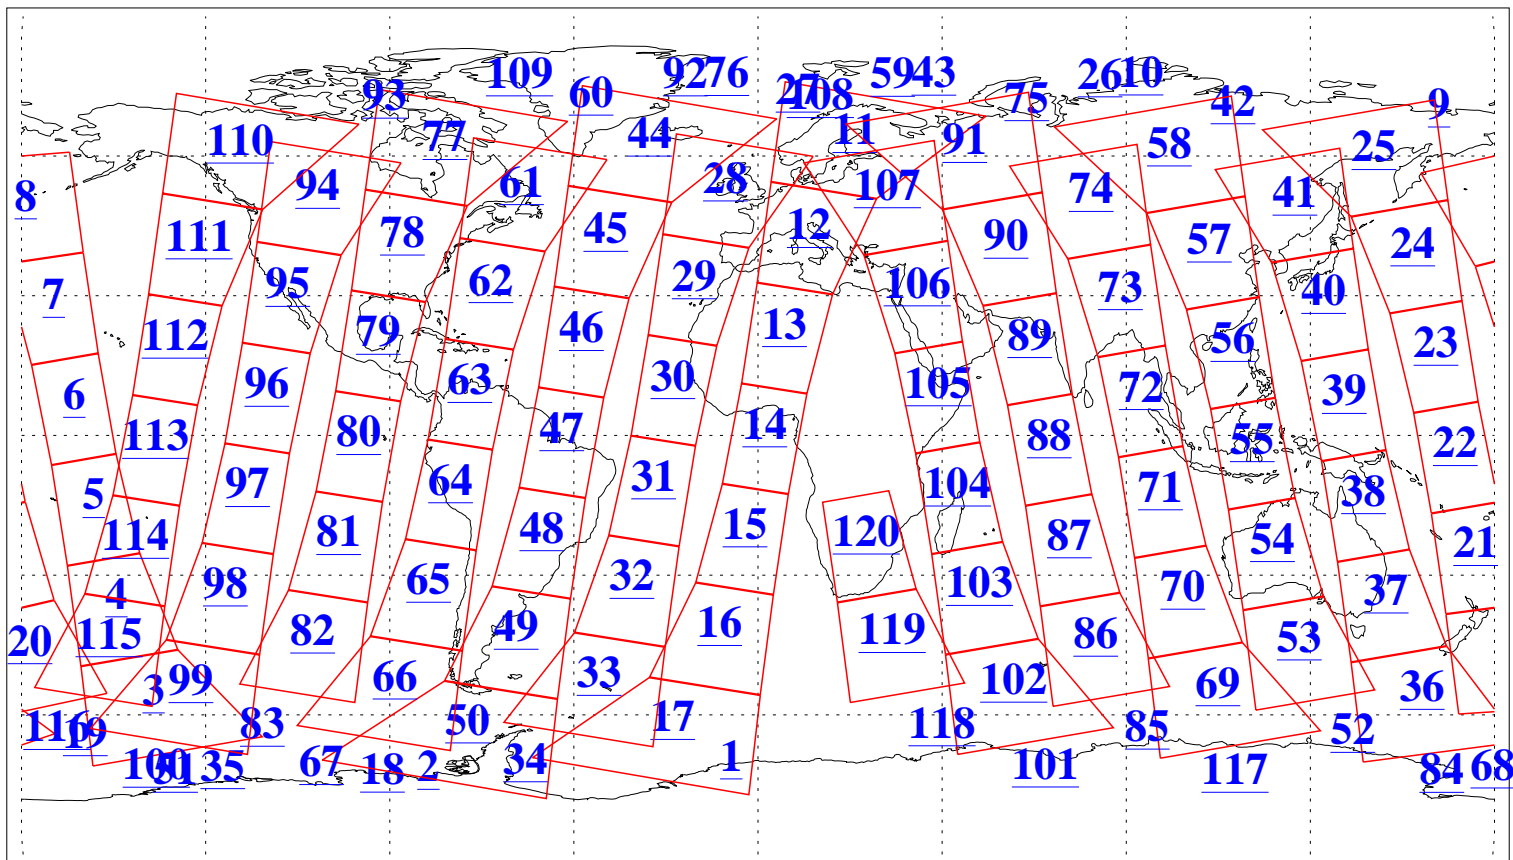

L1B Availability
AMSU Granules: 240
HSB Granules: 0
AIRS Granules: 240

13 Jul 2004
DoY 195
Aqua Day 801
Granules: 1 to 120

Granules: 121 to 240

Legend: AMSU Available, HSB Available, AIRS Available

L1B Availability
AMSU Granules: 240
HSB Granules: 0
AIRS Granules: 240

13 Jul 2004
DoY 195
Aqua Day 801

Ascending Granules

Descending Granules

Legend: AMSU Available, HSB Available, AIRS Available

L1B Availability
 AMSU Granules: 240
 HSB Granules: 0
 AIRS Granules: 240

13 Jul 2004
 DoY 195
 Aqua Day 801

Northern Hemisphere Granules

Southern Hemisphere Granules

Legend: AMSU Available, HSB Available, AIRS Available