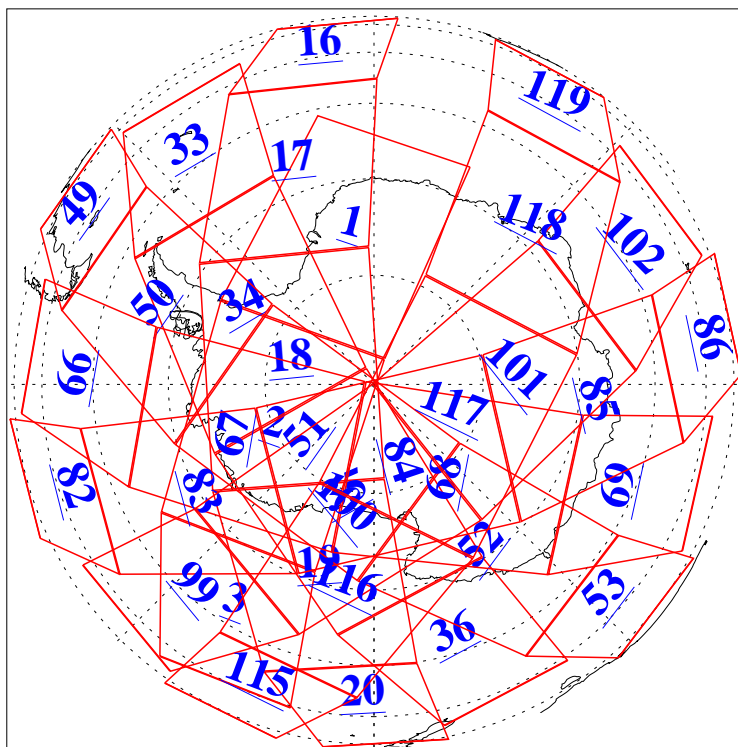

L1B Availability
AMSU Granules: 240
HSB Granules: 0
AIRS Granules: 240

13 Jul 2004
DoY 195
Aqua Day 801
Granules: 1 to 120

Granules: 121 to 240

Legend: AMSU Available, HSB Available, AIRS Available

L1B Availability
AMSU Granules: 240
HSB Granules: 0
AIRS Granules: 240

13 Jul 2004
DoY 195
Aqua Day 801

Ascending Granules

Descending Granules

Legend: AMSU Available, HSB Available, AIRS Available

L1B Availability
 AMSU Granules: 240
 HSB Granules: 0
 AIRS Granules: 240

13 Jul 2004
 DoY 195
 Aqua Day 801

Northern Hemisphere Granules

Southern Hemisphere Granules

Legend: AMSU Available, HSB Available, AIRS Available