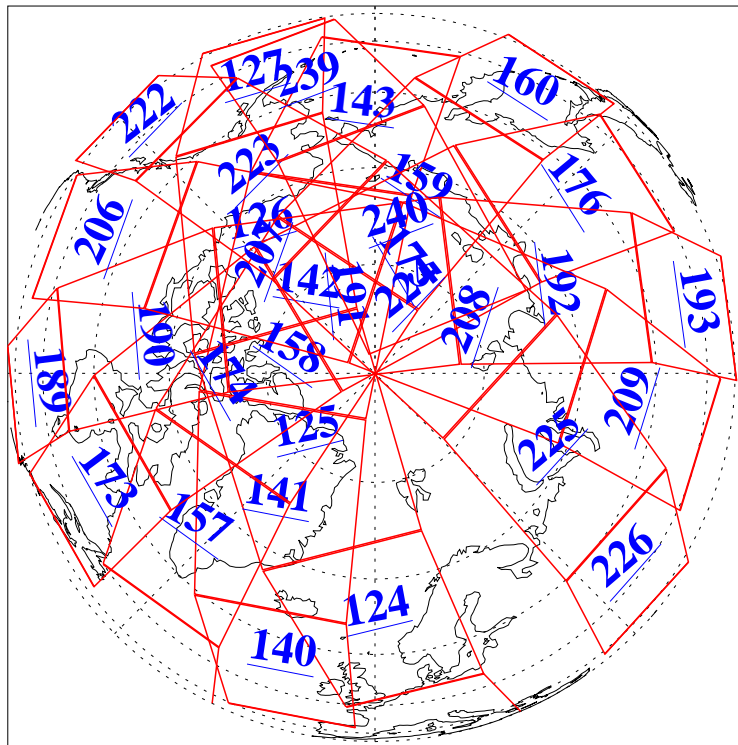

L1B Availability
AMSU Granules: 240
HSB Granules: 0
AIRS Granules: 240

13 Jul 2004
DoY 195
Aqua Day 801
Granules: 1 to 120

Granules: 121 to 240

Legend: AMSU Available, HSB Available, AIRS Available

L1B Availability
AMSU Granules: 240
HSB Granules: 0
AIRS Granules: 240

13 Jul 2004
DoY 195
Aqua Day 801

Ascending Granules

Descending Granules

Legend: AMSU Available, HSB Available, AIRS Available

L1B Availability
 AMSU Granules: 240
 HSB Granules: 0
 AIRS Granules: 240

13 Jul 2004
 DoY 195
 Aqua Day 801

Northern Hemisphere Granules

Southern Hemisphere Granules

Legend: AMSU Available, HSB Available, AIRS Available