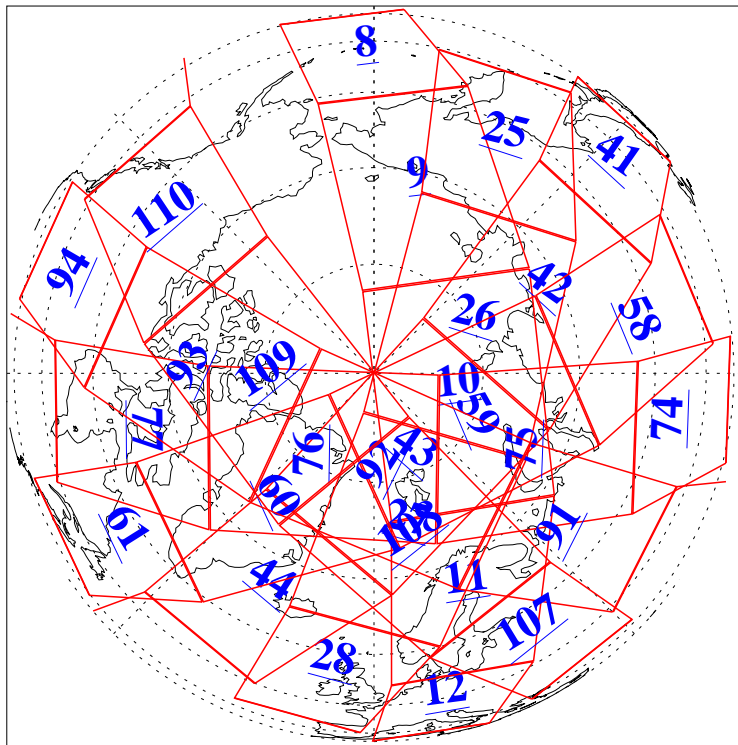

L1B Availability
AMSU Granules: 240
HSB Granules: 0
AIRS Granules: 240

13 Jul 2004
DoY 195
Aqua Day 801
Granules: 1 to 120

Granules: 121 to 240

Legend: AMSU Available, HSB Available, AIRS Available

L1B Availability
AMSU Granules: 240
HSB Granules: 0
AIRS Granules: 240

13 Jul 2004
DoY 195
Aqua Day 801

Ascending Granules

Descending Granules

Legend: AMSU Available, HSB Available, AIRS Available

L1B Availability
 AMSU Granules: 240
 HSB Granules: 0
 AIRS Granules: 240

13 Jul 2004
 DoY 195
 Aqua Day 801

Northern Hemisphere Granules

Southern Hemisphere Granules

Legend: AMSU Available, HSB Available, AIRS Available