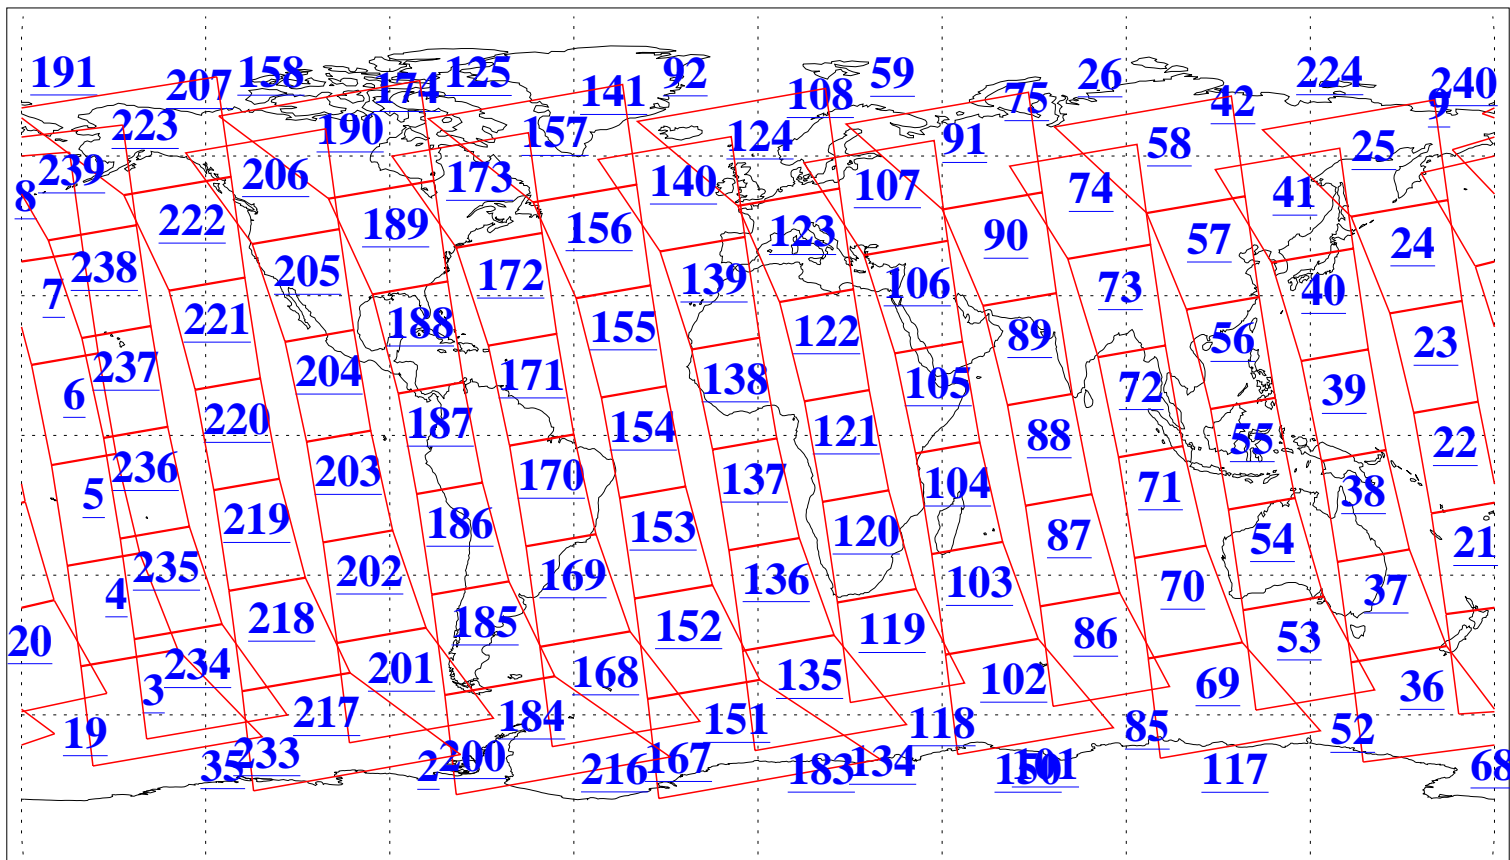

L1B Availability
AMSU Granules: 240
HSB Granules: 0
AIRS Granules: 240

13 Jul 2004
DoY 195
Aqua Day 801
Granules: 1 to 120

Granules: 121 to 240

Legend: AMSU Available, HSB Available, AIRS Available

L1B Availability
AMSU Granules: 240
HSB Granules: 0
AIRS Granules: 240

13 Jul 2004
DoY 195
Aqua Day 801

Ascending Granules

Descending Granules

Legend: AMSU Available, HSB Available, AIRS Available

L1B Availability
 AMSU Granules: 240
 HSB Granules: 0
 AIRS Granules: 240

13 Jul 2004
 DoY 195
 Aqua Day 801

Northern Hemisphere Granules

Southern Hemisphere Granules

Legend: AMSU Available, HSB Available, AIRS Available