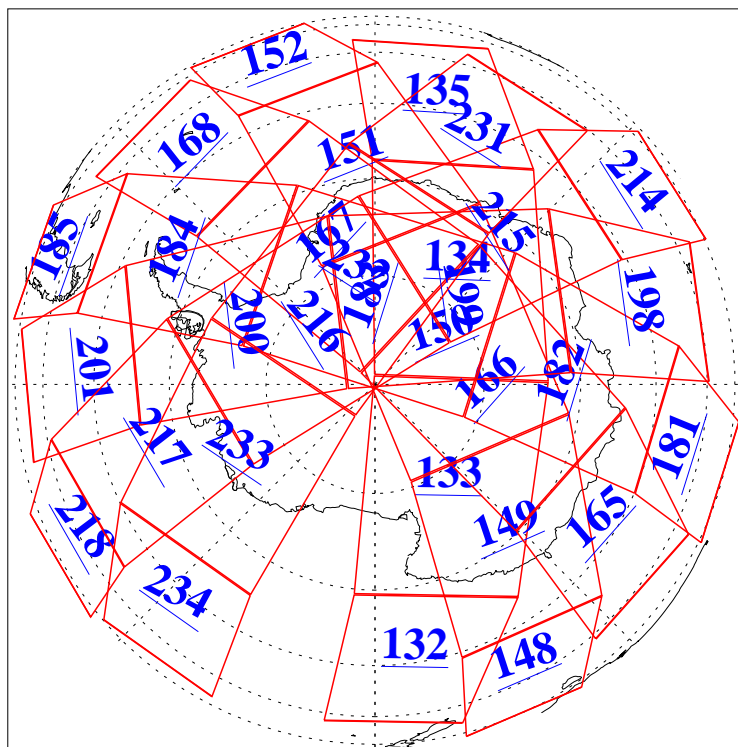

L1B Availability
AMSU Granules: 240
HSB Granules: 0
AIRS Granules: 240

13 Jul 2004
DoY 195
Aqua Day 801
Granules: 1 to 120

Granules: 121 to 240

Legend: AMSU Available, HSB Available, AIRS Available

L1B Availability
AMSU Granules: 240
HSB Granules: 0
AIRS Granules: 240

13 Jul 2004
DoY 195
Aqua Day 801

Ascending Granules

Descending Granules

Legend: AMSU Available, HSB Available, AIRS Available

L1B Availability
 AMSU Granules: 240
 HSB Granules: 0
 AIRS Granules: 240

13 Jul 2004
 DoY 195
 Aqua Day 801

Northern Hemisphere Granules

Southern Hemisphere Granules

Legend: AMSU Available, HSB Available, AIRS Available