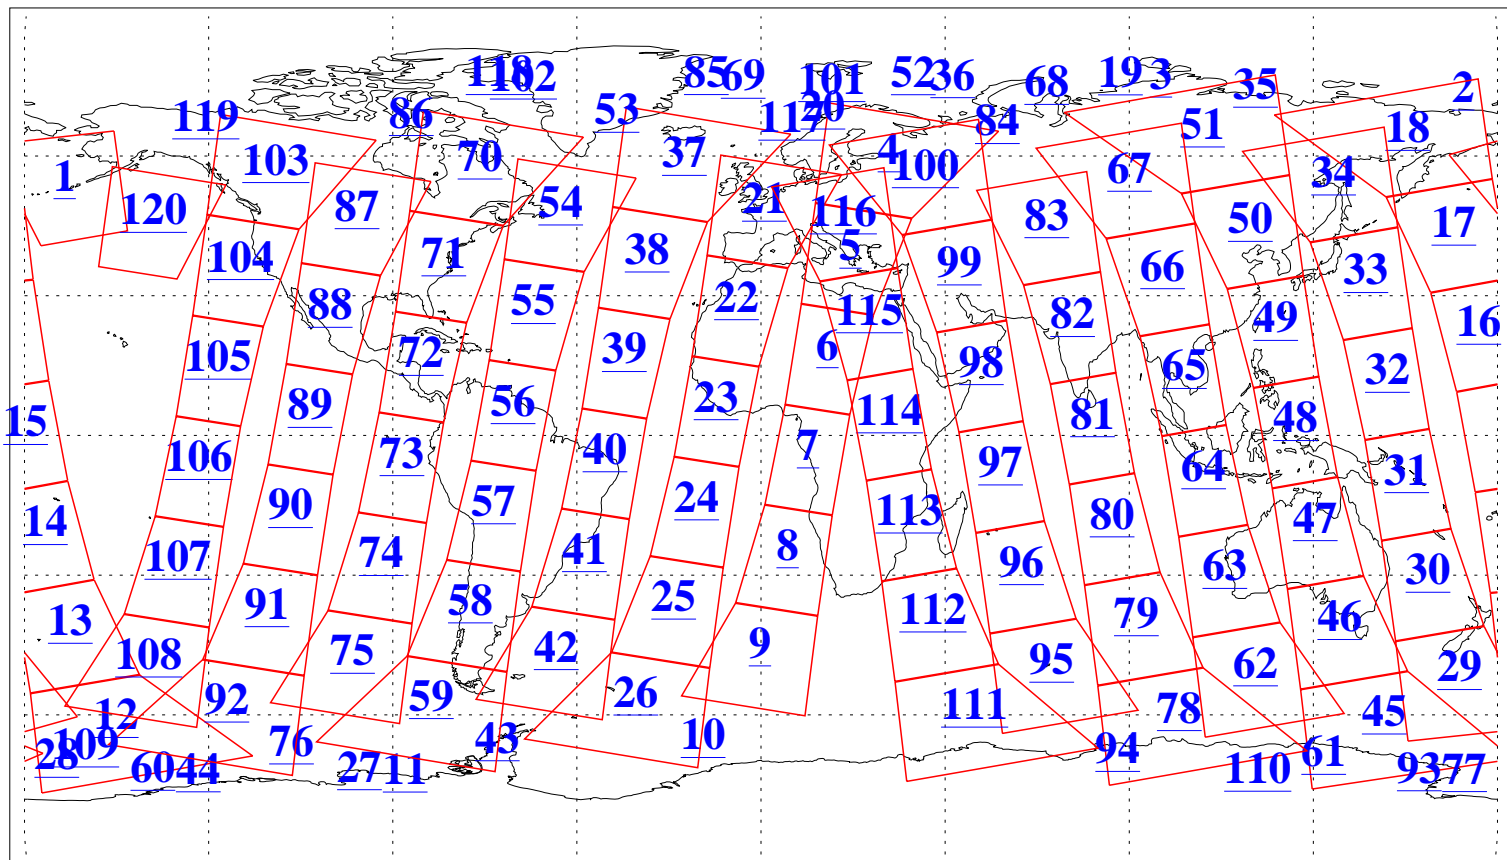

L1B Availability
AMSU Granules: 240
HSB Granules: 0
AIRS Granules: 240

12 Jul 2004
DoY 194
Aqua Day 800
Granules: 1 to 120

Granules: 121 to 240

Legend: AMSU Available, HSB Available, AIRS Available

L1B Availability
AMSU Granules: 240
HSB Granules: 0
AIRS Granules: 240

12 Jul 2004
DoY 194
Aqua Day 800

Ascending Granules

Descending Granules

Legend: AMSU Available, HSB Available, AIRS Available

L1B Availability
 AMSU Granules: 240
 HSB Granules: 0
 AIRS Granules: 240

12 Jul 2004
 DoY 194
 Aqua Day 800

Northern Hemisphere Granules

Southern Hemisphere Granules

Legend: AMSU Available, HSB Available, AIRS Available