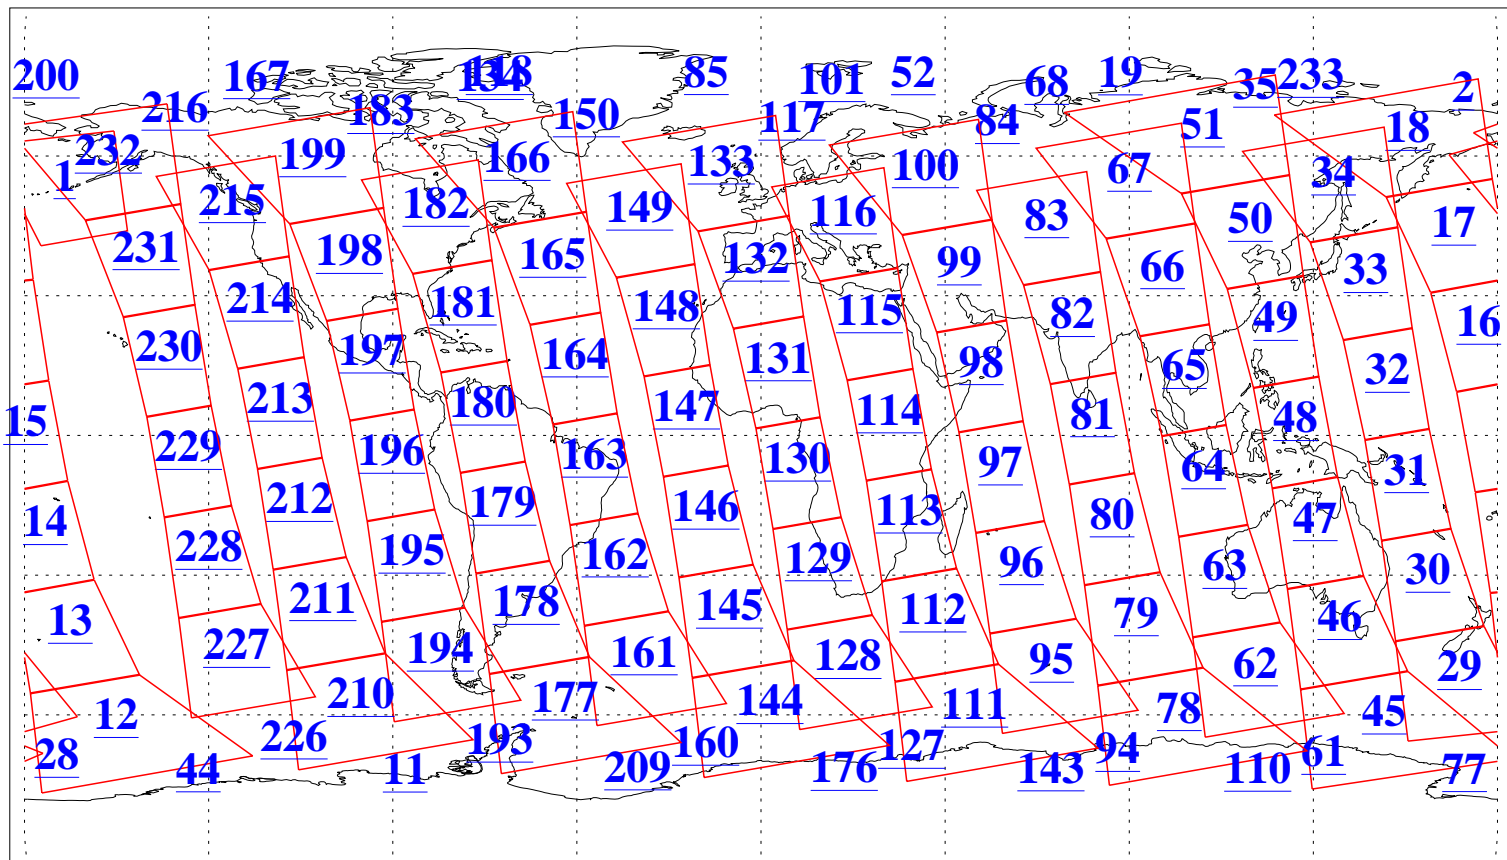

L1B Availability
AMSU Granules: 240
HSB Granules: 0
AIRS Granules: 240

12 Jul 2004
DoY 194
Aqua Day 800
Granules: 1 to 120

Granules: 121 to 240

Legend: AMSU Available, HSB Available, AIRS Available

L1B Availability
AMSU Granules: 240
HSB Granules: 0
AIRS Granules: 240

12 Jul 2004
DoY 194
Aqua Day 800

Ascending Granules

Descending Granules

Legend: AMSU Available, HSB Available, AIRS Available

L1B Availability
 AMSU Granules: 240
 HSB Granules: 0
 AIRS Granules: 240

12 Jul 2004
 DoY 194
 Aqua Day 800

Northern Hemisphere Granules

Southern Hemisphere Granules

Legend: AMSU Available, HSB Available, AIRS Available