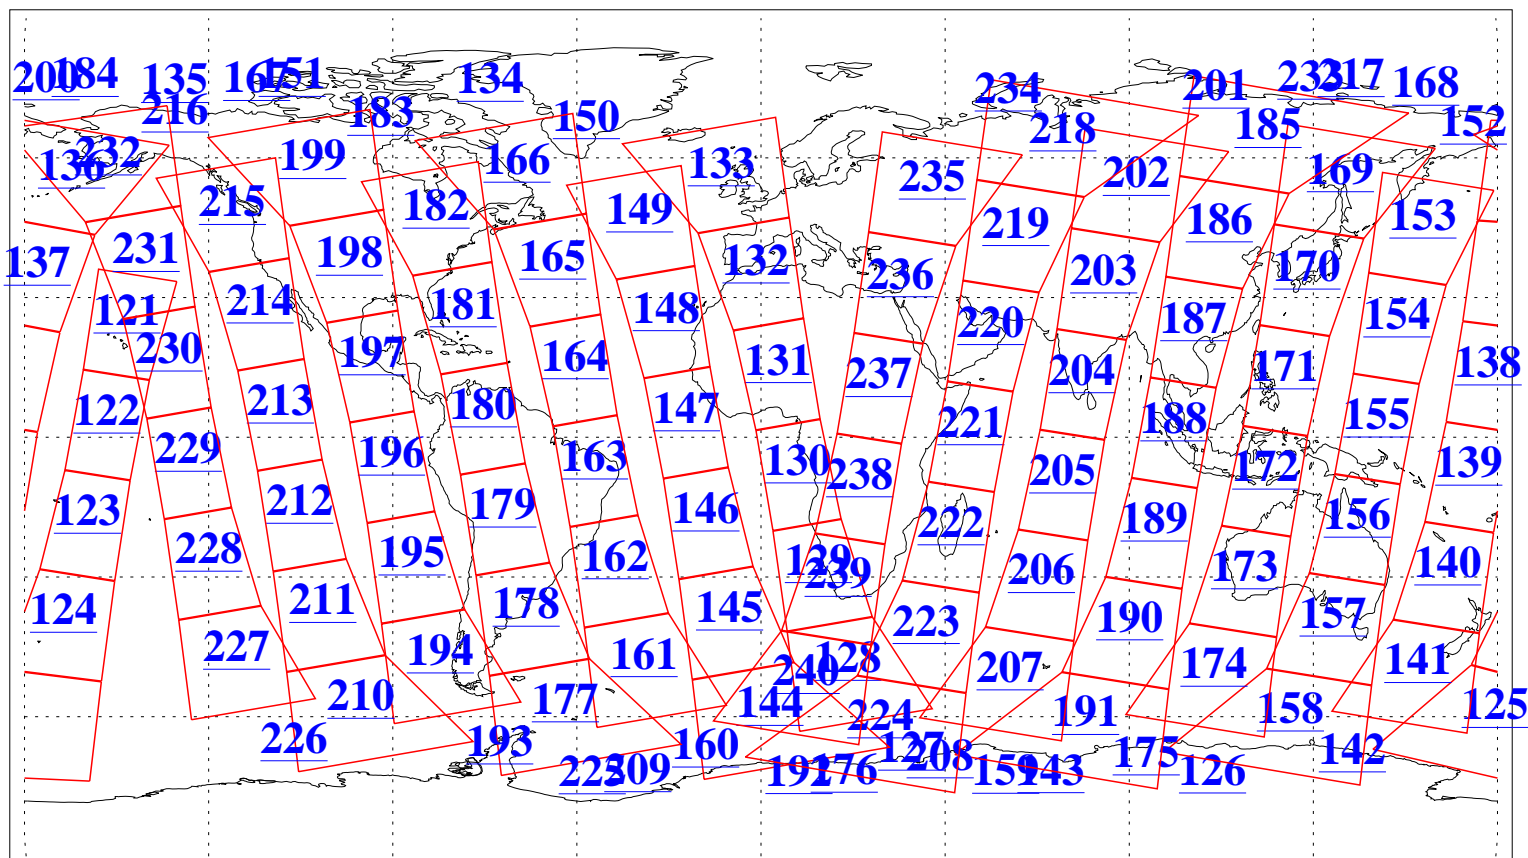

L1B Availability
AMSU Granules: 240
HSB Granules: 0
AIRS Granules: 240

12 Jul 2004
DoY 194
Aqua Day 800
Granules: 1 to 120

Granules: 121 to 240

Legend: AMSU Available, HSB Available, AIRS Available

L1B Availability
AMSU Granules: 240
HSB Granules: 0
AIRS Granules: 240

12 Jul 2004
DoY 194
Aqua Day 800

Ascending Granules

Descending Granules

Legend: AMSU Available, HSB Available, AIRS Available

L1B Availability
 AMSU Granules: 240
 HSB Granules: 0
 AIRS Granules: 240

12 Jul 2004
 DoY 194
 Aqua Day 800