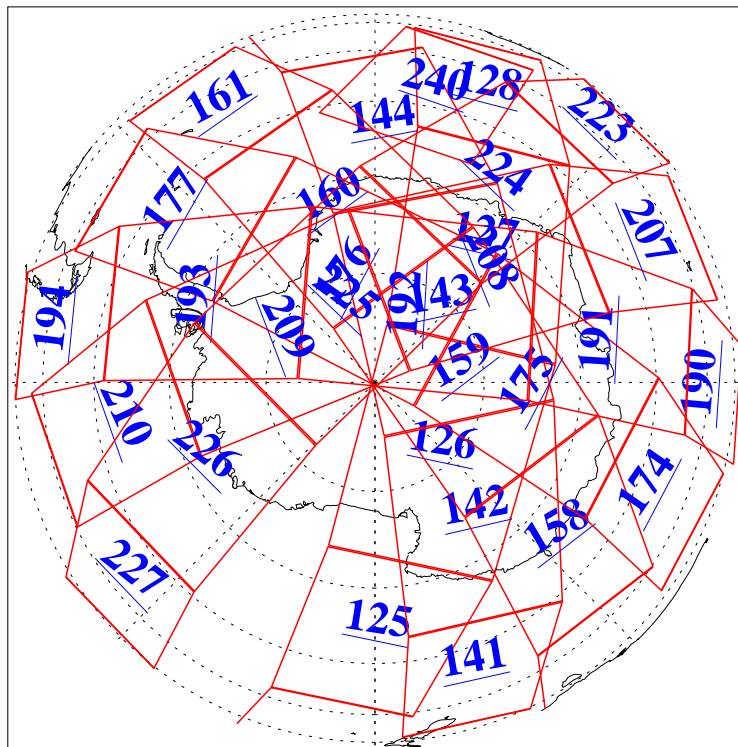

L1B Availability
AMSU Granules: 240
HSB Granules: 0
AIRS Granules: 240

12 Jul 2004
DoY 194
Aqua Day 800
Granules: 1 to 120

Granules: 121 to 240

Legend: AMSU Available, HSB Available, AIRS Available

L1B Availability
AMSU Granules: 240
HSB Granules: 0
AIRS Granules: 240

12 Jul 2004
DoY 194
Aqua Day 800

Ascending Granules

Descending Granules

Legend: AMSU Available, HSB Available, AIRS Available

L1B Availability
 AMSU Granules: 240
 HSB Granules: 0
 AIRS Granules: 240

12 Jul 2004
 DoY 194
 Aqua Day 800

Northern Hemisphere Granules

Southern Hemisphere Granules

Legend: AMSU Available, HSB Available, AIRS Available