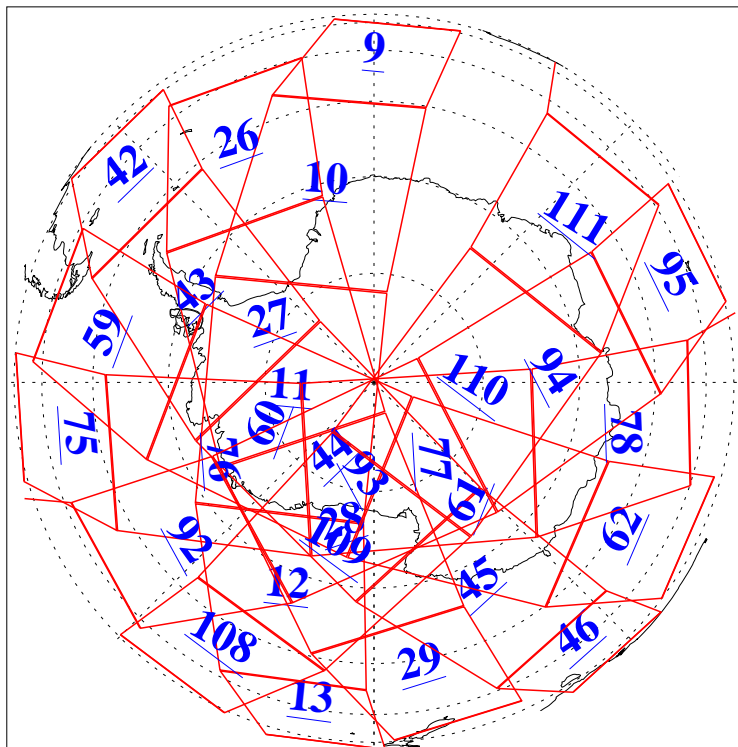

L1B Availability
AMSU Granules: 240
HSB Granules: 0
AIRS Granules: 240

12 Jul 2004
DoY 194
Aqua Day 800
Granules: 1 to 120

Granules: 121 to 240

Legend: AMSU Available, HSB Available, AIRS Available

L1B Availability
AMSU Granules: 240
HSB Granules: 0
AIRS Granules: 240

12 Jul 2004
DoY 194
Aqua Day 800

Ascending Granules

Descending Granules

Legend: AMSU Available, HSB Available, AIRS Available

L1B Availability
 AMSU Granules: 240
 HSB Granules: 0
 AIRS Granules: 240

12 Jul 2004
 DoY 194
 Aqua Day 800

Northern Hemisphere Granules

Southern Hemisphere Granules

Legend: AMSU Available, HSB Available, AIRS Available