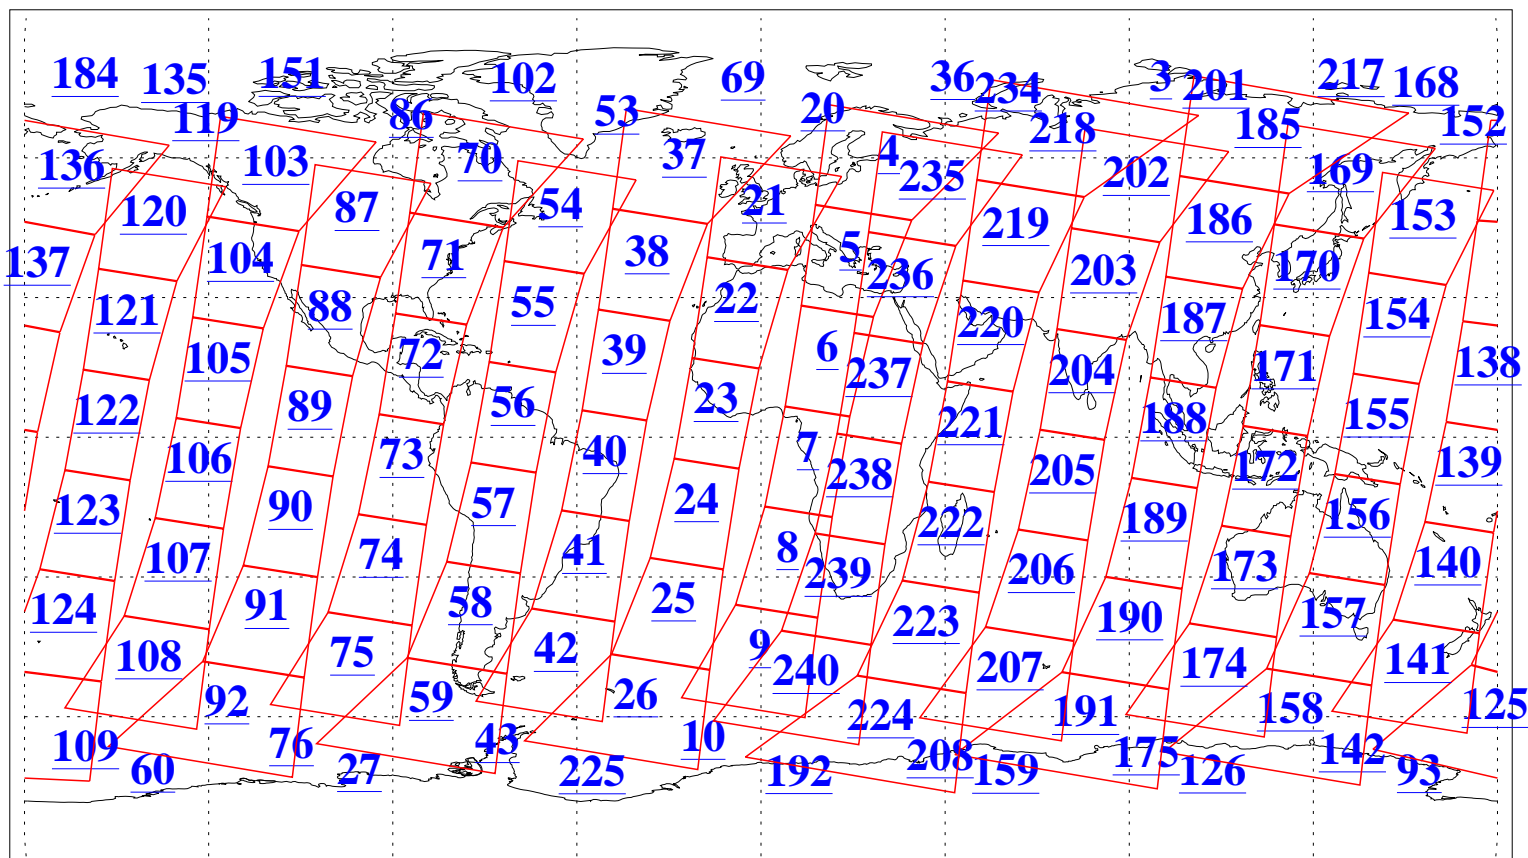

L1B Availability
AMSU Granules: 240
HSB Granules: 0
AIRS Granules: 240

12 Jul 2004
DoY 194
Aqua Day 800
Granules: 1 to 120

Granules: 121 to 240

Legend: AMSU Available, HSB Available, AIRS Available

L1B Availability
AMSU Granules: 240
HSB Granules: 0
AIRS Granules: 240

12 Jul 2004
DoY 194
Aqua Day 800

Ascending Granules

Descending Granules

Legend: AMSU Available, HSB Available, AIRS Available

L1B Availability
 AMSU Granules: 240
 HSB Granules: 0
 AIRS Granules: 240

12 Jul 2004
 DoY 194
 Aqua Day 800

Northern Hemisphere Granules

Southern Hemisphere Granules

Legend: AMSU Available, HSB Available, AIRS Available