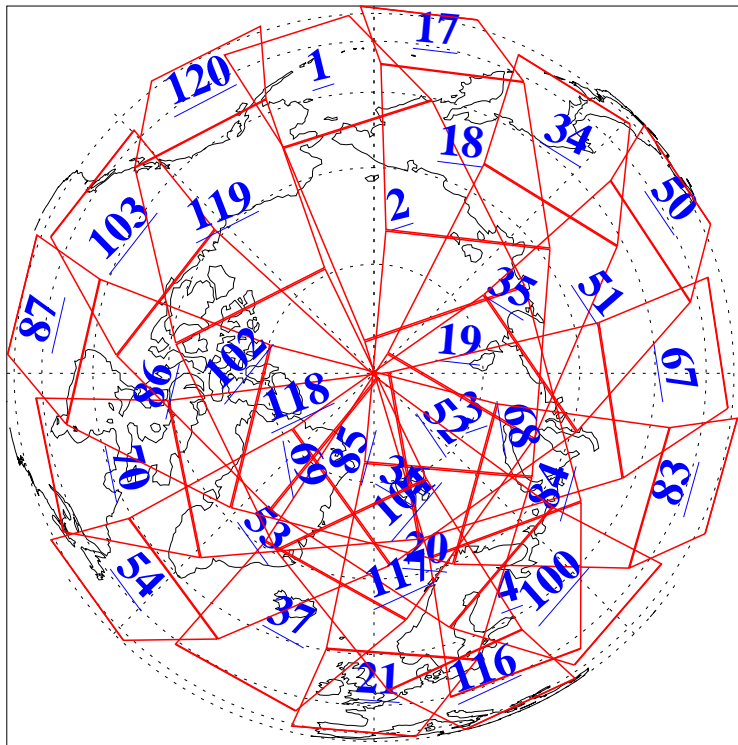

L1B Availability
AMSU Granules: 240
HSB Granules: 0
AIRS Granules: 240

12 Jul 2004
DoY 194
Aqua Day 800
Granules: 1 to 120

Granules: 121 to 240

Legend: AMSU Available, HSB Available, AIRS Available

L1B Availability
AMSU Granules: 240
HSB Granules: 0
AIRS Granules: 240

12 Jul 2004
DoY 194
Aqua Day 800

Ascending Granules

Descending Granules

Legend: AMSU Available, HSB Available, AIRS Available

L1B Availability
 AMSU Granules: 240
 HSB Granules: 0
 AIRS Granules: 240

12 Jul 2004
 DoY 194
 Aqua Day 800

Northern Hemisphere Granules

Southern Hemisphere Granules

Legend: AMSU Available, HSB Available, AIRS Available