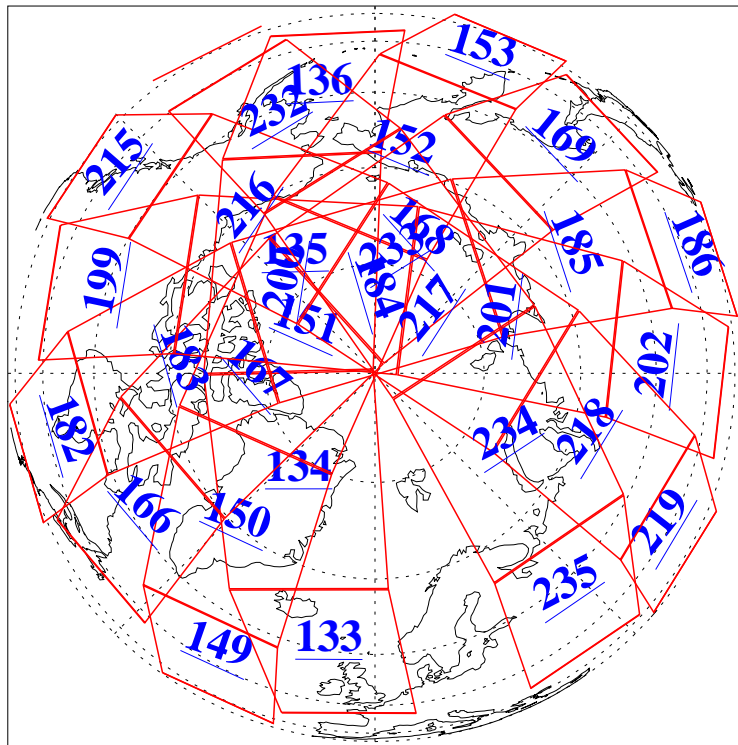

L1B Availability
AMSU Granules: 240
HSB Granules: 0
AIRS Granules: 240

12 Jul 2004
DoY 194
Aqua Day 800
Granules: 1 to 120

Granules: 121 to 240

Legend: AMSU Available, HSB Available, AIRS Available

L1B Availability
AMSU Granules: 240
HSB Granules: 0
AIRS Granules: 240

12 Jul 2004
DoY 194
Aqua Day 800

Ascending Granules

Descending Granules

Legend: AMSU Available, HSB Available, AIRS Available

L1B Availability
 AMSU Granules: 240
 HSB Granules: 0
 AIRS Granules: 240

12 Jul 2004
 DoY 194
 Aqua Day 800

Northern Hemisphere Granules

Southern Hemisphere Granules

Legend: AMSU Available, HSB Available, AIRS Available