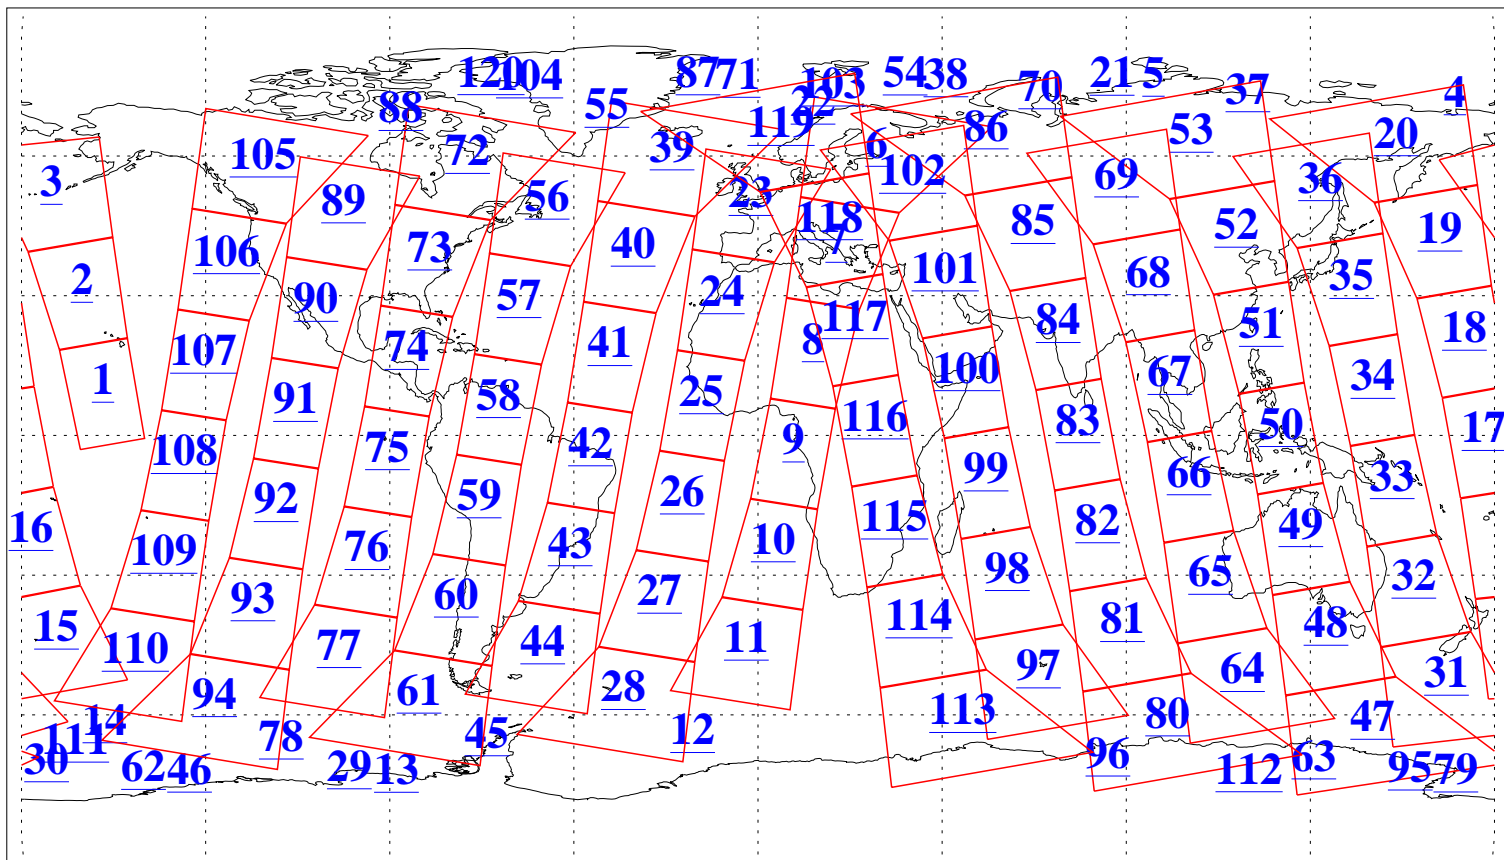

L1B Availability
AMSU Granules: 240
HSB Granules: 0
AIRS Granules: 240

10 Jul 2004
DoY 192
Aqua Day 798
Granules: 1 to 120

Granules: 121 to 240

Legend: AMSU Available, HSB Available, AIRS Available

L1B Availability
AMSU Granules: 240
HSB Granules: 0
AIRS Granules: 240

10 Jul 2004
DoY 192
Aqua Day 798

Ascending Granules

Descending Granules

Legend: AMSU Available, HSB Available, AIRS Available

L1B Availability
AMSU Granules: 240
HSB Granules: 0
AIRS Granules: 240

10 Jul 2004
DoY 192
Aqua Day 798

Northern Hemisphere Granules

Southern Hemisphere Granules

Legend: AMSU Available, HSB Available, AIRS Available