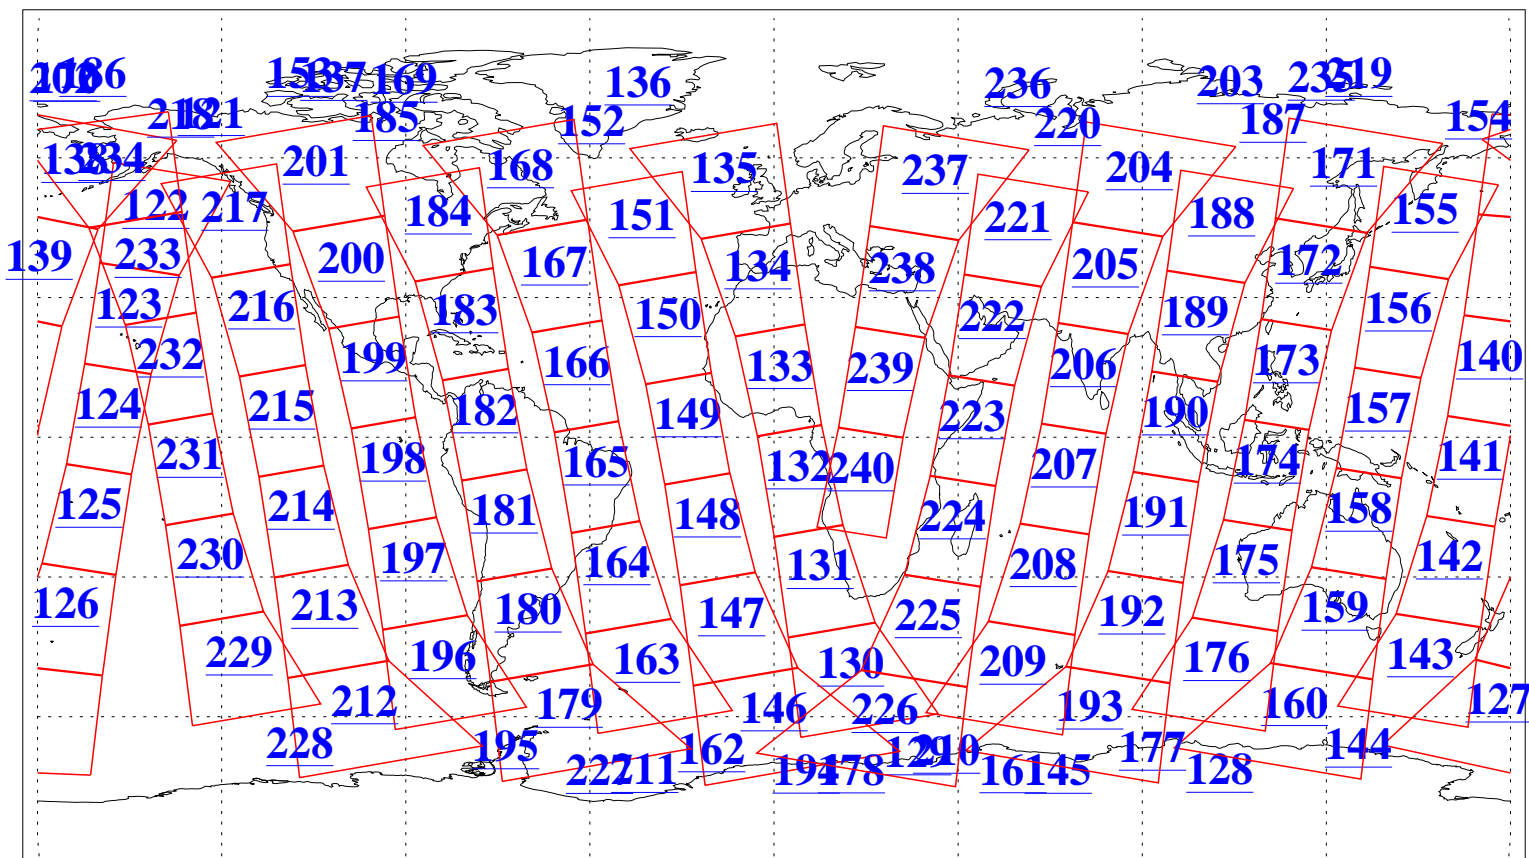

L1B Availability
AMSU Granules: 240
HSB Granules: 0
AIRS Granules: 240

10 Jul 2004
DoY 192
Aqua Day 798
Granules: 1 to 120

Granules: 121 to 240

Legend: AMSU Available, HSB Available, AIRS Available

L1B Availability
AMSU Granules: 240
HSB Granules: 0
AIRS Granules: 240

10 Jul 2004
DoY 192
Aqua Day 798

Ascending Granules

Descending Granules

Legend: AMSU Available, HSB Available, AIRS Available

L1B Availability
AMSU Granules: 240
HSB Granules: 0
AIRS Granules: 240

10 Jul 2004
DoY 192
Aqua Day 798

Northern Hemisphere Granules

Southern Hemisphere Granules

Legend: AMSU Available, HSB Available, AIRS Available