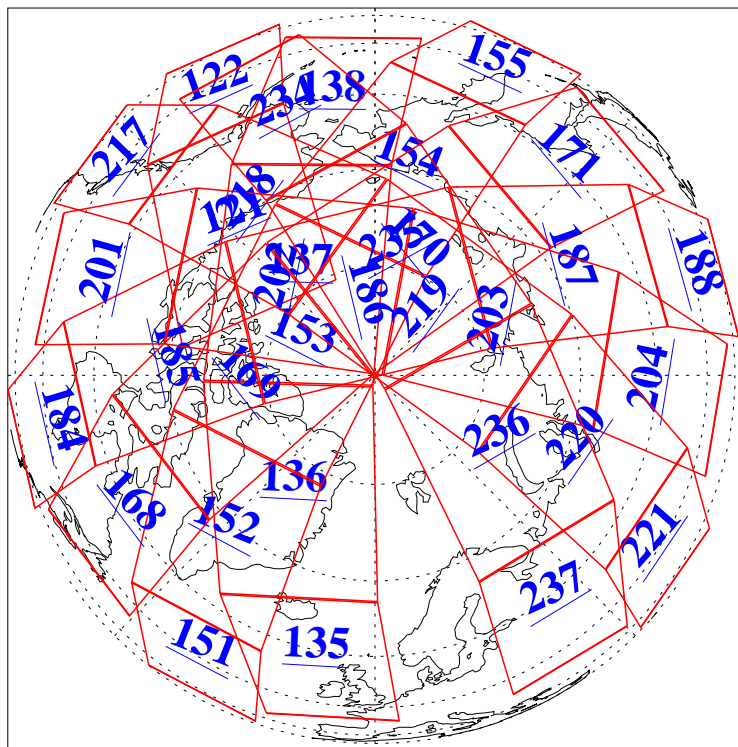

L1B Availability
AMSU Granules: 240
HSB Granules: 0
AIRS Granules: 240

10 Jul 2004
DoY 192
Aqua Day 798
Granules: 1 to 120

Granules: 121 to 240

Legend: AMSU Available, HSB Available, AIRS Available

L1B Availability
AMSU Granules: 240
HSB Granules: 0
AIRS Granules: 240

10 Jul 2004
DoY 192
Aqua Day 798

Ascending Granules

Descending Granules

Legend: AMSU Available, HSB Available, AIRS Available

L1B Availability
AMSU Granules: 240
HSB Granules: 0
AIRS Granules: 240

10 Jul 2004
DoY 192
Aqua Day 798

Northern Hemisphere Granules

Southern Hemisphere Granules

Legend: AMSU Available, HSB Available, AIRS Available