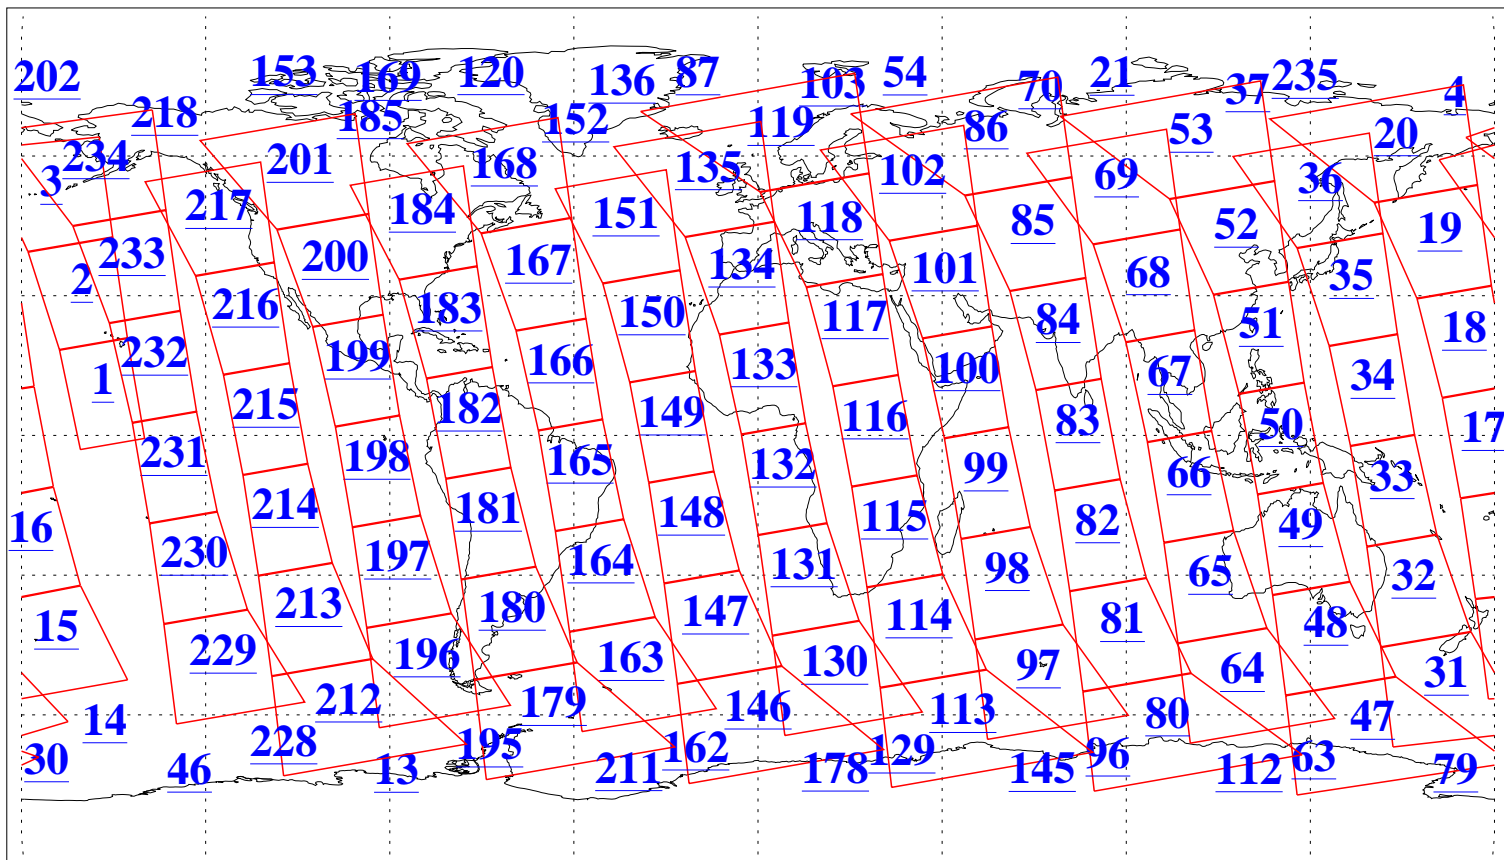

L1B Availability
AMSU Granules: 240
HSB Granules: 0
AIRS Granules: 240

10 Jul 2004
DoY 192
Aqua Day 798
Granules: 1 to 120

Granules: 121 to 240

Legend: AMSU Available, HSB Available, AIRS Available

L1B Availability
AMSU Granules: 240
HSB Granules: 0
AIRS Granules: 240

10 Jul 2004
DoY 192
Aqua Day 798

Ascending Granules

Descending Granules

Legend: AMSU Available, HSB Available, AIRS Available

L1B Availability
AMSU Granules: 240
HSB Granules: 0
AIRS Granules: 240

10 Jul 2004
DoY 192
Aqua Day 798

Northern Hemisphere Granules

Southern Hemisphere Granules

Legend: AMSU Available, HSB Available, AIRS Available