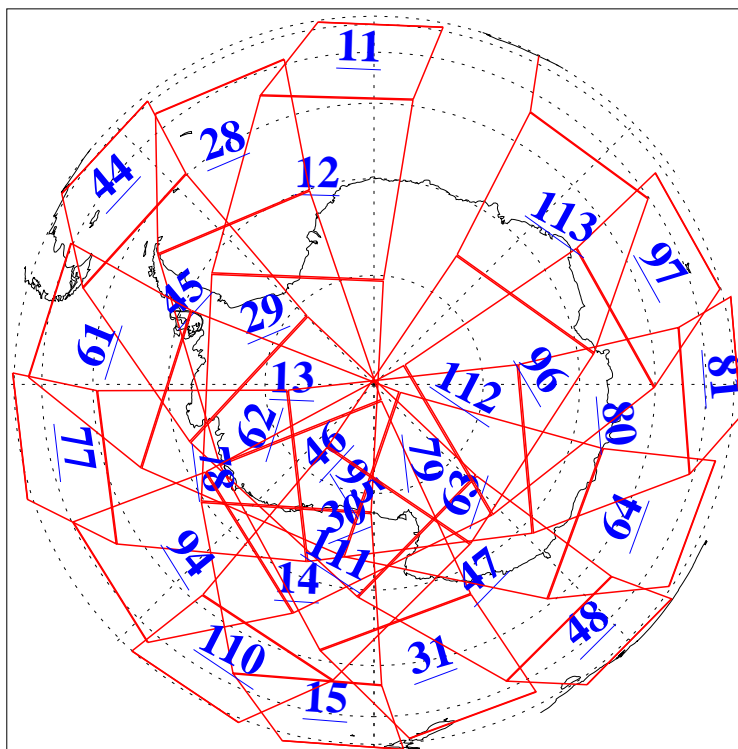

L1B Availability
AMSU Granules: 240
HSB Granules: 0
AIRS Granules: 240

10 Jul 2004
DoY 192
Aqua Day 798
Granules: 1 to 120

Granules: 121 to 240

Legend: AMSU Available, HSB Available, AIRS Available

L1B Availability
AMSU Granules: 240
HSB Granules: 0
AIRS Granules: 240

10 Jul 2004
DoY 192
Aqua Day 798

Ascending Granules

Descending Granules

Legend: AMSU Available, HSB Available, AIRS Available

L1B Availability
AMSU Granules: 240
HSB Granules: 0
AIRS Granules: 240

10 Jul 2004
DoY 192
Aqua Day 798

Northern Hemisphere Granules

Southern Hemisphere Granules

Legend: AMSU Available, HSB Available, AIRS Available