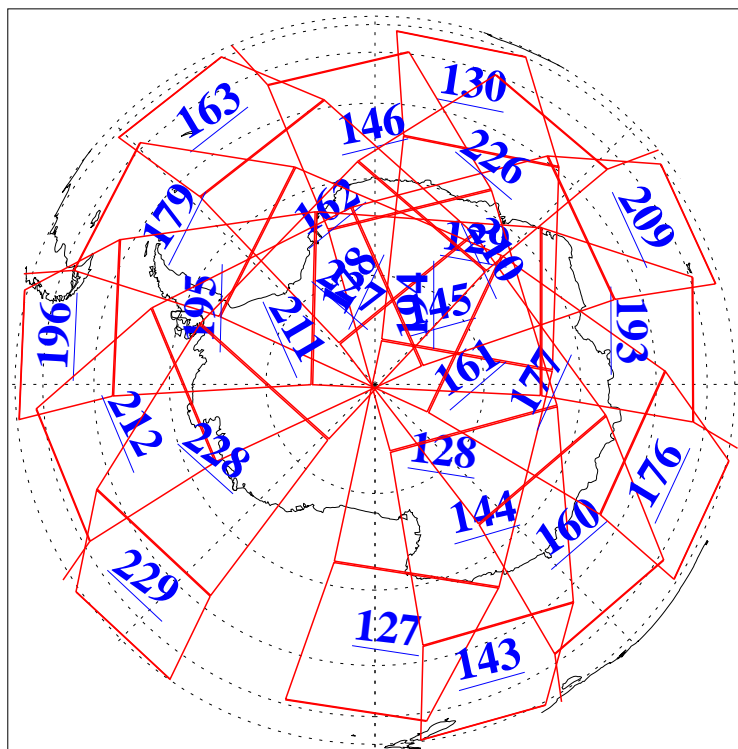

L1B Availability
AMSU Granules: 240
HSB Granules: 0
AIRS Granules: 240

10 Jul 2004
DoY 192
Aqua Day 798
Granules: 1 to 120

Granules: 121 to 240

Legend: AMSU Available, HSB Available, AIRS Available

L1B Availability
AMSU Granules: 240
HSB Granules: 0
AIRS Granules: 240

10 Jul 2004
DoY 192
Aqua Day 798

Ascending Granules

Descending Granules

Legend: AMSU Available, HSB Available, AIRS Available

L1B Availability
AMSU Granules: 240
HSB Granules: 0
AIRS Granules: 240

10 Jul 2004
DoY 192
Aqua Day 798

Northern Hemisphere Granules

Southern Hemisphere Granules

Legend: AMSU Available, HSB Available, AIRS Available