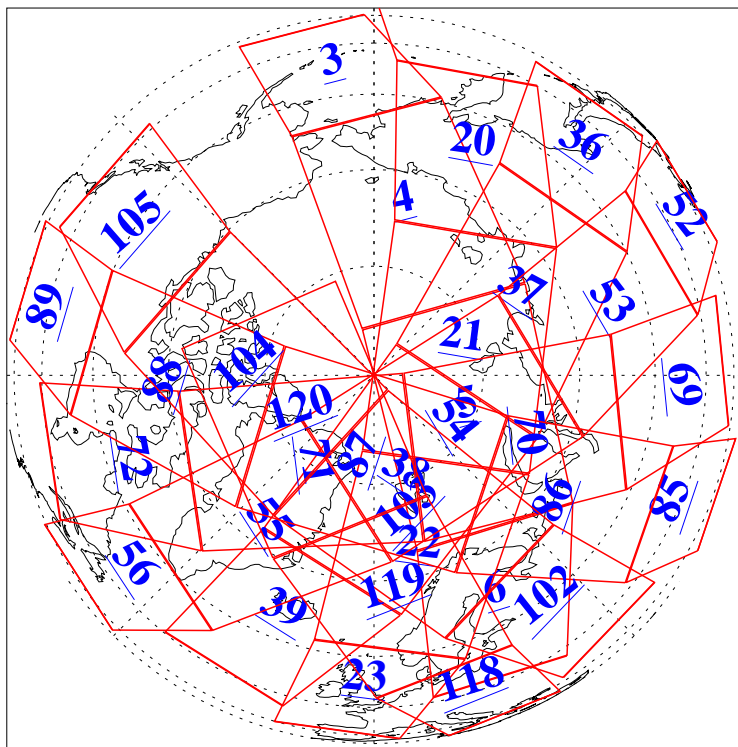

L1B Availability
AMSU Granules: 240
HSB Granules: 0
AIRS Granules: 240

10 Jul 2004
DoY 192
Aqua Day 798
Granules: 1 to 120

Granules: 121 to 240

Legend: AMSU Available, HSB Available, AIRS Available

L1B Availability
AMSU Granules: 240
HSB Granules: 0
AIRS Granules: 240

10 Jul 2004
DoY 192
Aqua Day 798

Ascending Granules

Descending Granules

Legend: AMSU Available, HSB Available, AIRS Available

L1B Availability
AMSU Granules: 240
HSB Granules: 0
AIRS Granules: 240

10 Jul 2004
DoY 192
Aqua Day 798

Northern Hemisphere Granules

Southern Hemisphere Granules

Legend: AMSU Available, HSB Available, AIRS Available