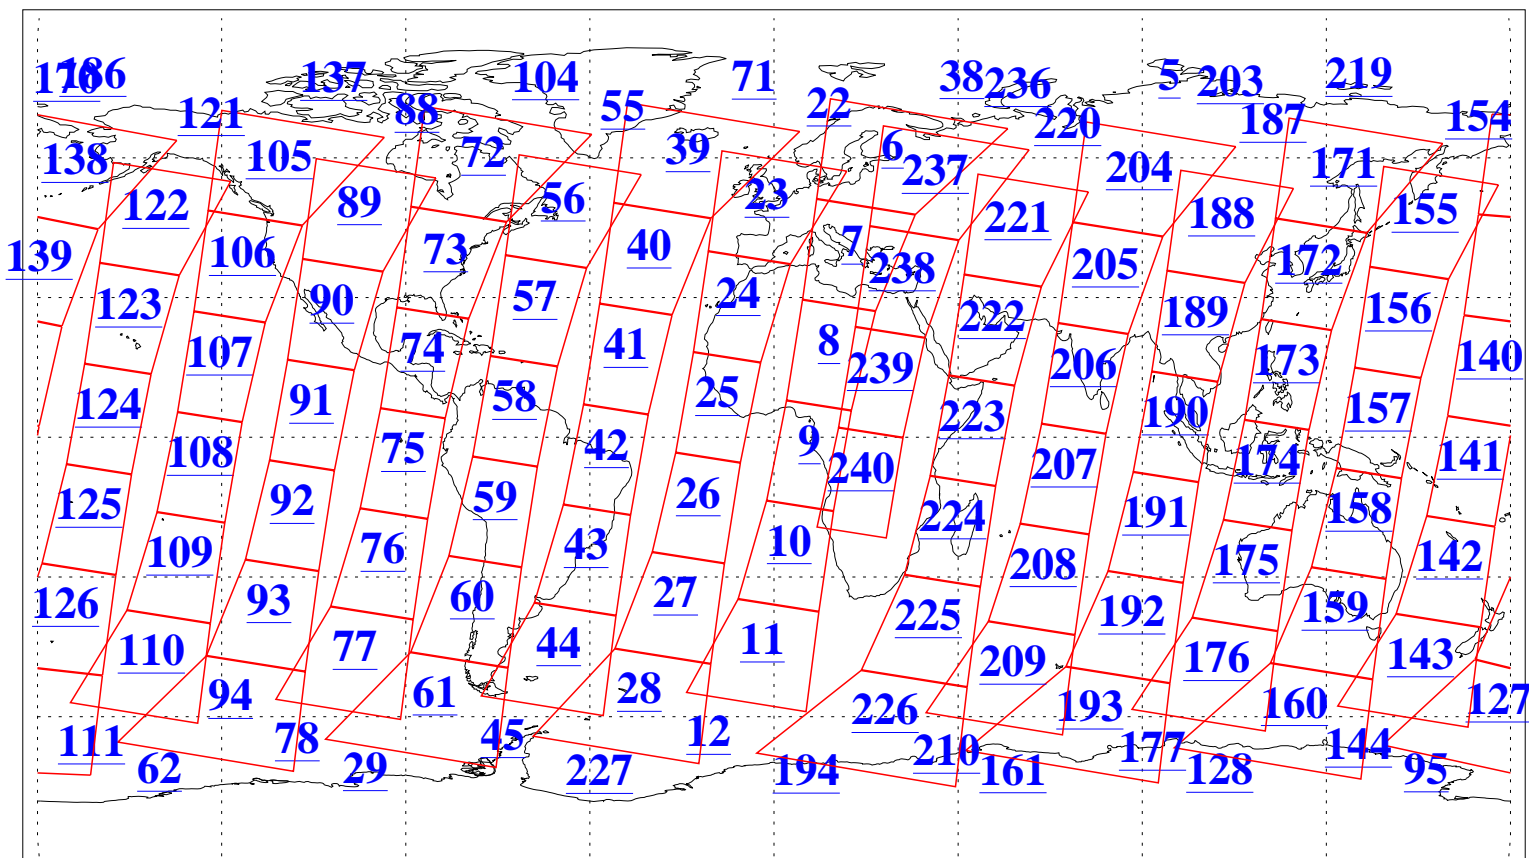

L1B Availability
AMSU Granules: 240
HSB Granules: 0
AIRS Granules: 240

10 Jul 2004
DoY 192
Aqua Day 798
Granules: 1 to 120

Granules: 121 to 240

Legend: AMSU Available, HSB Available, AIRS Available

L1B Availability
AMSU Granules: 240
HSB Granules: 0
AIRS Granules: 240

10 Jul 2004
DoY 192
Aqua Day 798

Ascending Granules

Descending Granules

Legend: AMSU Available, HSB Available, AIRS Available

L1B Availability
AMSU Granules: 240
HSB Granules: 0
AIRS Granules: 240

10 Jul 2004
DoY 192
Aqua Day 798

Northern Hemisphere Granules

Southern Hemisphere Granules

Legend: AMSU Available, HSB Available, AIRS Available