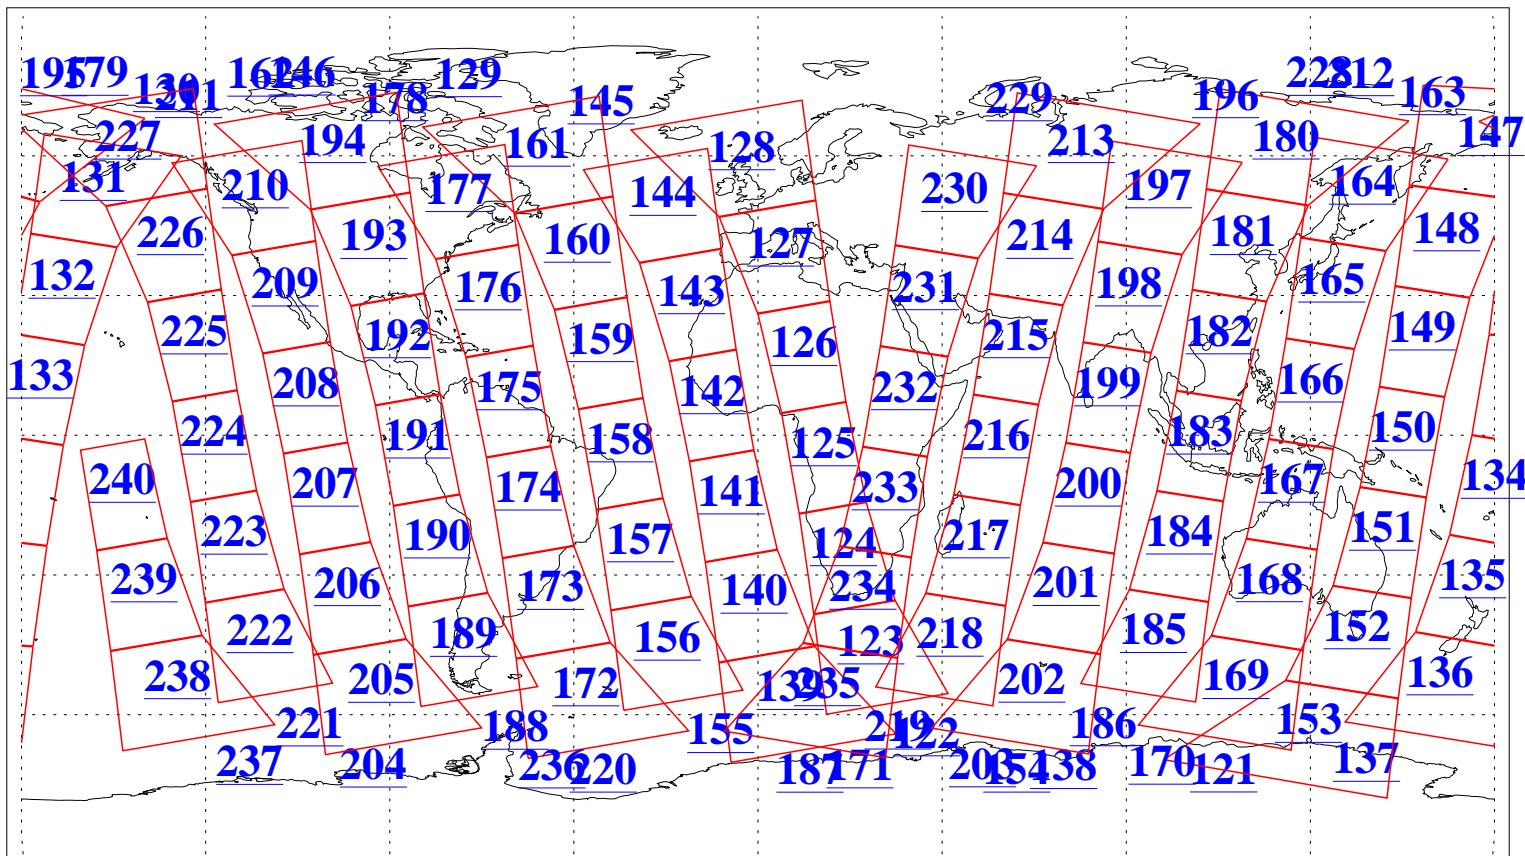

L1B Availability
AMSU Granules: 240
HSB Granules: 0
AIRS Granules: 240

9 Jul 2004
DoY 191
Aqua Day 797
Granules: 1 to 120

Granules: 121 to 240

Legend: AMSU Available, HSB Available, AIRS Available

L1B Availability
AMSU Granules: 240
HSB Granules: 0
AIRS Granules: 240

9 Jul 2004
DoY 191
Aqua Day 797

Ascending Granules

Descending Granules

Legend: AMSU Available, HSB Available, AIRS Available

L1B Availability
 AMSU Granules: 240
 HSB Granules: 0
 AIRS Granules: 240

9 Jul 2004
 DoY 191
 Aqua Day 797

Northern Hemisphere Granules

Southern Hemisphere Granules

Legend: AMSU Available, HSB Available, AIRS Available