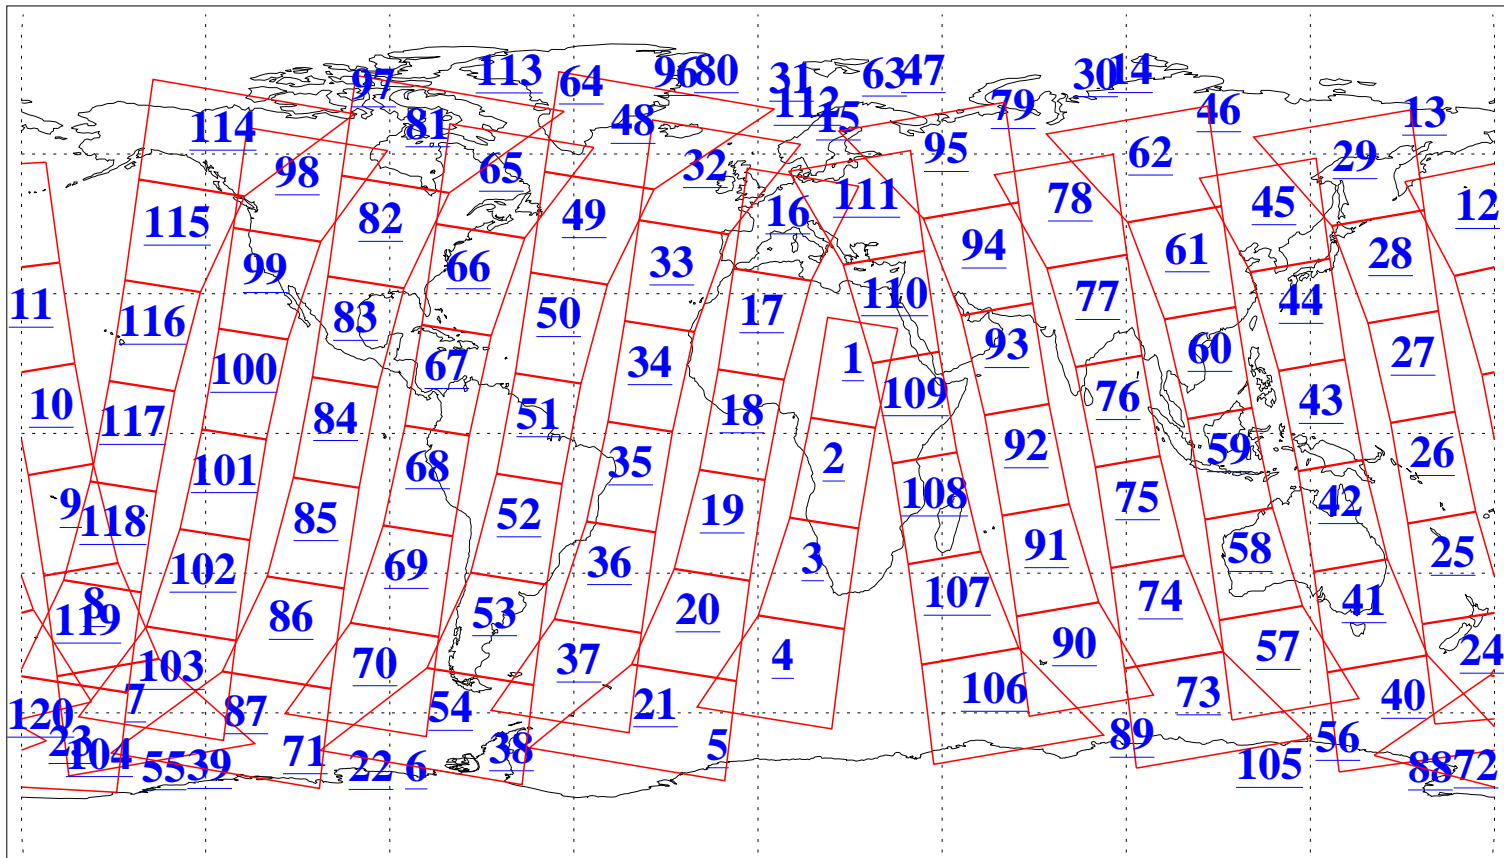

L1B Availability
AMSU Granules: 240
HSB Granules: 0
AIRS Granules: 240

9 Jul 2004
DoY 191
Aqua Day 797
Granules: 1 to 120

Granules: 121 to 240

Legend: AMSU Available, HSB Available, AIRS Available

L1B Availability
AMSU Granules: 240
HSB Granules: 0
AIRS Granules: 240

9 Jul 2004
DoY 191
Aqua Day 797

Ascending Granules

Descending Granules

Legend: AMSU Available, HSB Available, AIRS Available

L1B Availability
 AMSU Granules: 240
 HSB Granules: 0
 AIRS Granules: 240

9 Jul 2004
 DoY 191
 Aqua Day 797

Northern Hemisphere Granules

Southern Hemisphere Granules

Legend: AMSU Available, HSB Available, AIRS Available