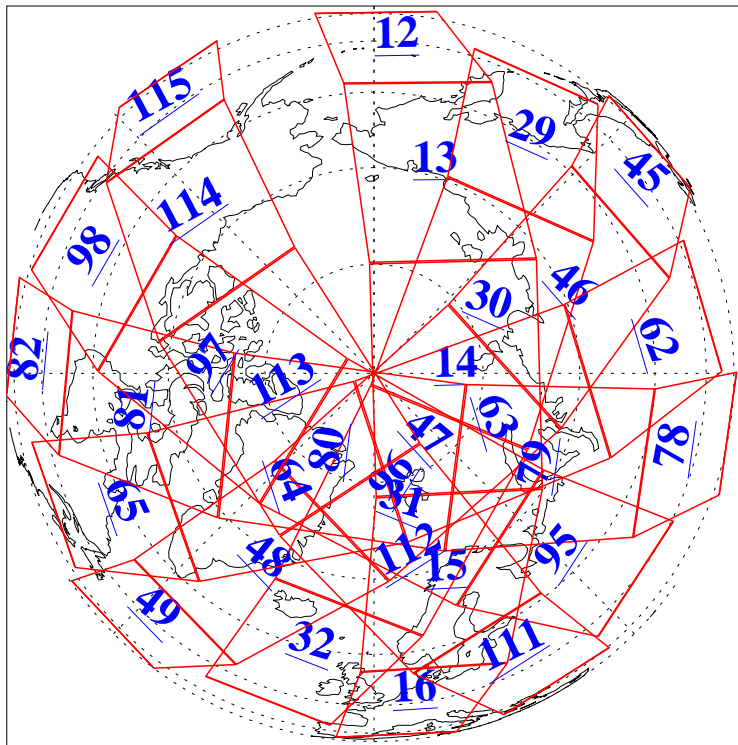

L1B Availability
AMSU Granules: 240
HSB Granules: 0
AIRS Granules: 240

9 Jul 2004
DoY 191
Aqua Day 797
Granules: 1 to 120

Granules: 121 to 240

Legend: AMSU Available, HSB Available, AIRS Available

L1B Availability
AMSU Granules: 240
HSB Granules: 0
AIRS Granules: 240

9 Jul 2004
DoY 191
Aqua Day 797

Ascending Granules

Descending Granules

Legend: AMSU Available, HSB Available, AIRS Available

L1B Availability
 AMSU Granules: 240
 HSB Granules: 0
 AIRS Granules: 240

9 Jul 2004
 DoY 191
 Aqua Day 797

Northern Hemisphere Granules

Southern Hemisphere Granules

Legend: AMSU Available, HSB Available, AIRS Available