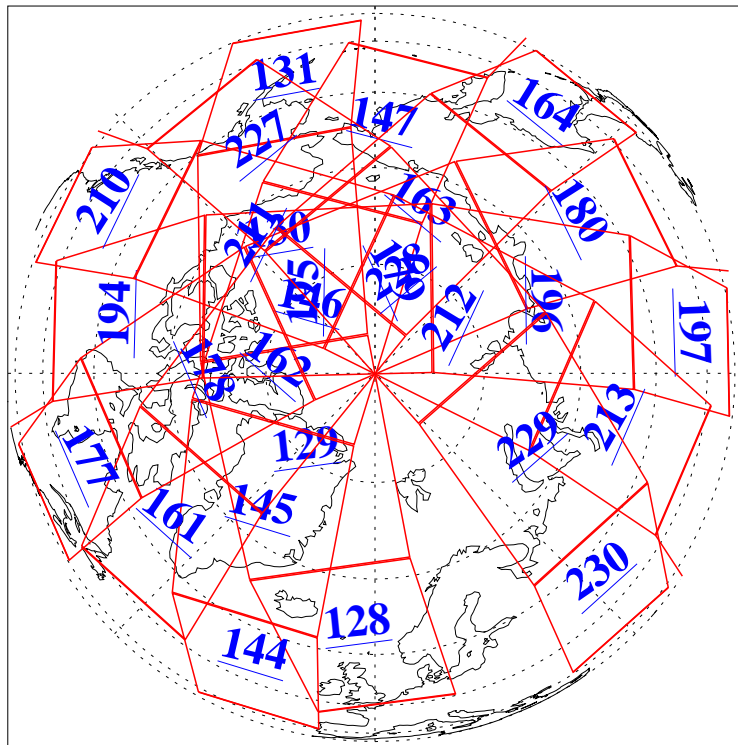

L1B Availability
AMSU Granules: 240
HSB Granules: 0
AIRS Granules: 240

9 Jul 2004
DoY 191
Aqua Day 797
Granules: 1 to 120

Granules: 121 to 240

Legend: AMSU Available, HSB Available, AIRS Available

L1B Availability
AMSU Granules: 240
HSB Granules: 0
AIRS Granules: 240

9 Jul 2004
DoY 191
Aqua Day 797

Ascending Granules

Descending Granules

Legend: AMSU Available, HSB Available, AIRS Available

L1B Availability
 AMSU Granules: 240
 HSB Granules: 0
 AIRS Granules: 240

9 Jul 2004
 DoY 191
 Aqua Day 797

Northern Hemisphere Granules

Southern Hemisphere Granules

Legend: AMSU Available, HSB Available, AIRS Available