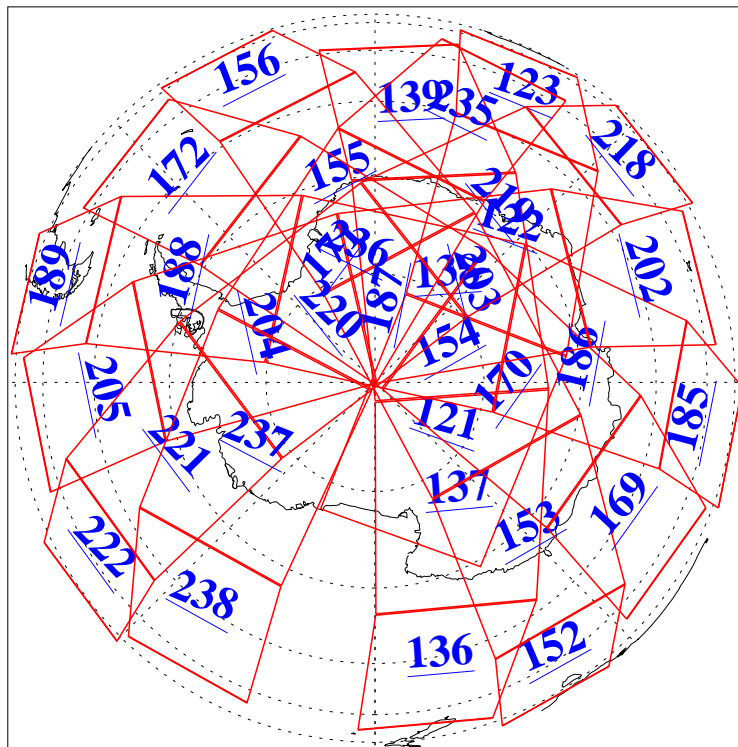

L1B Availability
AMSU Granules: 240
HSB Granules: 0
AIRS Granules: 240

9 Jul 2004
DoY 191
Aqua Day 797
Granules: 1 to 120

Granules: 121 to 240

Legend: AMSU Available, HSB Available, AIRS Available

L1B Availability
AMSU Granules: 240
HSB Granules: 0
AIRS Granules: 240

9 Jul 2004
DoY 191
Aqua Day 797

Ascending Granules

Descending Granules

Legend: AMSU Available, HSB Available, AIRS Available

L1B Availability
 AMSU Granules: 240
 HSB Granules: 0
 AIRS Granules: 240

9 Jul 2004
 DoY 191
 Aqua Day 797

Northern Hemisphere Granules

Southern Hemisphere Granules

Legend: AMSU Available, HSB Available, AIRS Available