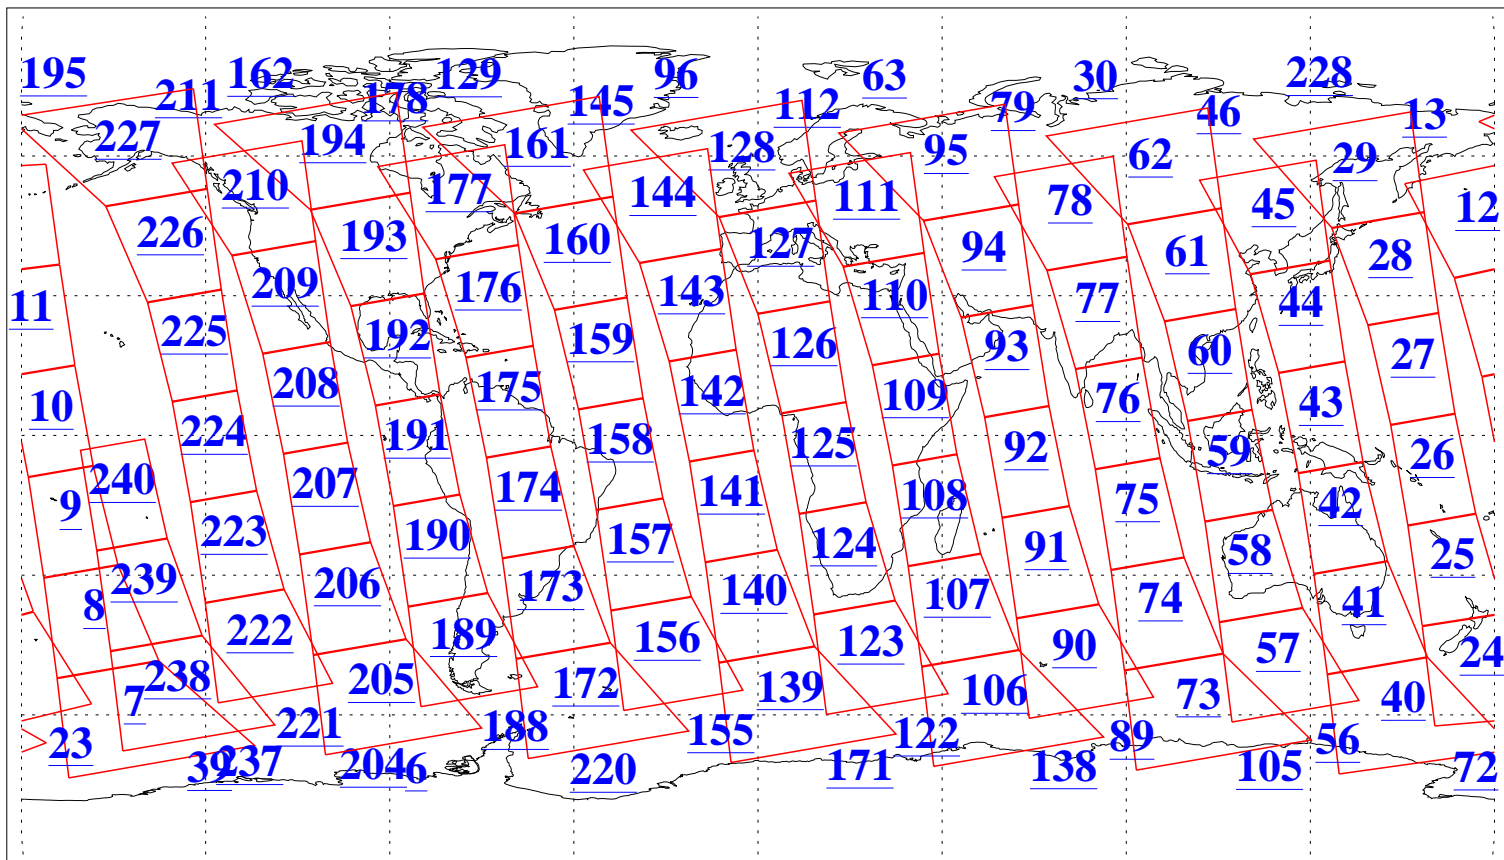

L1B Availability
AMSU Granules: 240
HSB Granules: 0
AIRS Granules: 240

9 Jul 2004
DoY 191
Aqua Day 797
Granules: 1 to 120

Granules: 121 to 240

Legend: AMSU Available, HSB Available, AIRS Available

L1B Availability
AMSU Granules: 240
HSB Granules: 0
AIRS Granules: 240

9 Jul 2004
DoY 191
Aqua Day 797

Ascending Granules

Descending Granules

Legend: AMSU Available, HSB Available, AIRS Available

L1B Availability
 AMSU Granules: 240
 HSB Granules: 0
 AIRS Granules: 240

9 Jul 2004
 DoY 191
 Aqua Day 797

Northern Hemisphere Granules

Southern Hemisphere Granules

Legend: AMSU Available, HSB Available, AIRS Available