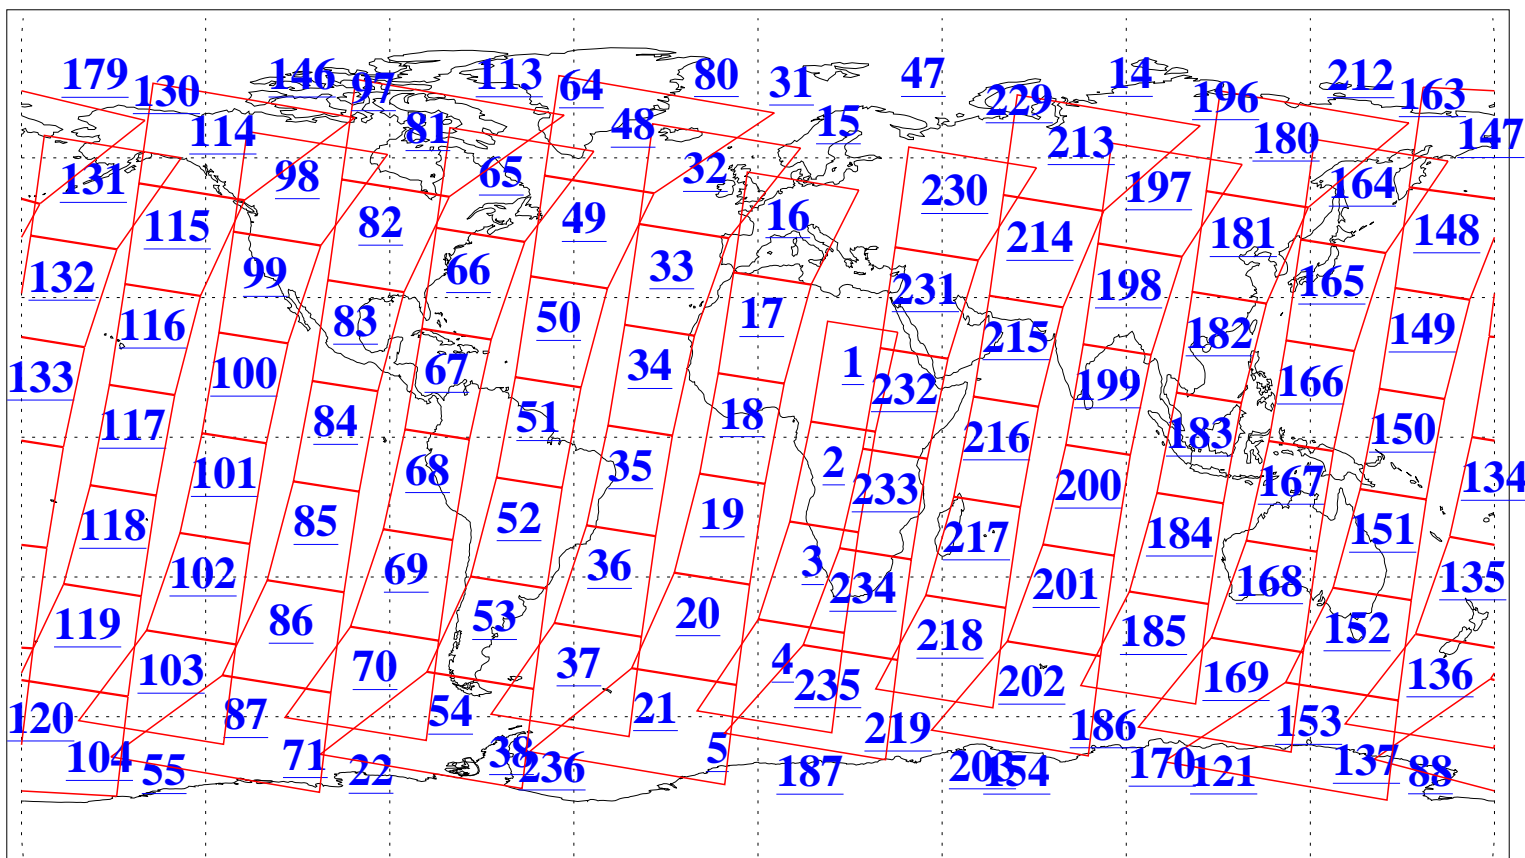

L1B Availability
AMSU Granules: 240
HSB Granules: 0
AIRS Granules: 240

9 Jul 2004
DoY 191
Aqua Day 797
Granules: 1 to 120

Granules: 121 to 240

Legend: AMSU Available, HSB Available, AIRS Available

L1B Availability
AMSU Granules: 240
HSB Granules: 0
AIRS Granules: 240

9 Jul 2004
DoY 191
Aqua Day 797

Ascending Granules

Descending Granules

Legend: AMSU Available, HSB Available, AIRS Available

L1B Availability
 AMSU Granules: 240
 HSB Granules: 0
 AIRS Granules: 240

9 Jul 2004
 DoY 191
 Aqua Day 797

Northern Hemisphere Granules

Southern Hemisphere Granules

Legend: AMSU Available, HSB Available, AIRS Available