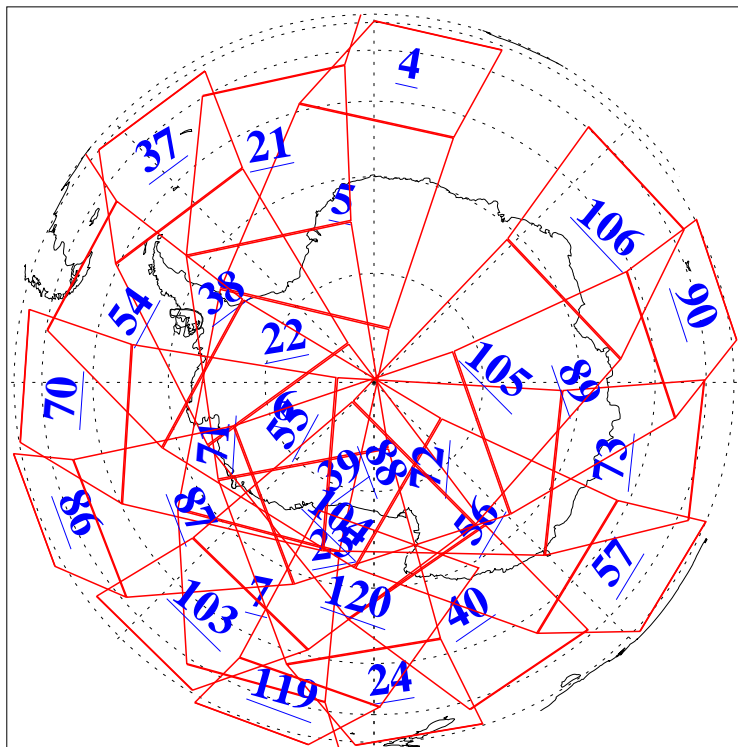

L1B Availability
AMSU Granules: 240
HSB Granules: 0
AIRS Granules: 240

9 Jul 2004
DoY 191
Aqua Day 797
Granules: 1 to 120

Granules: 121 to 240

Legend: AMSU Available, HSB Available, AIRS Available

L1B Availability
AMSU Granules: 240
HSB Granules: 0
AIRS Granules: 240

9 Jul 2004
DoY 191
Aqua Day 797

Ascending Granules

Descending Granules

Legend: AMSU Available, HSB Available, AIRS Available

L1B Availability
 AMSU Granules: 240
 HSB Granules: 0
 AIRS Granules: 240

9 Jul 2004
 DoY 191
 Aqua Day 797

Northern Hemisphere Granules

Southern Hemisphere Granules

Legend: AMSU Available, HSB Available, AIRS Available