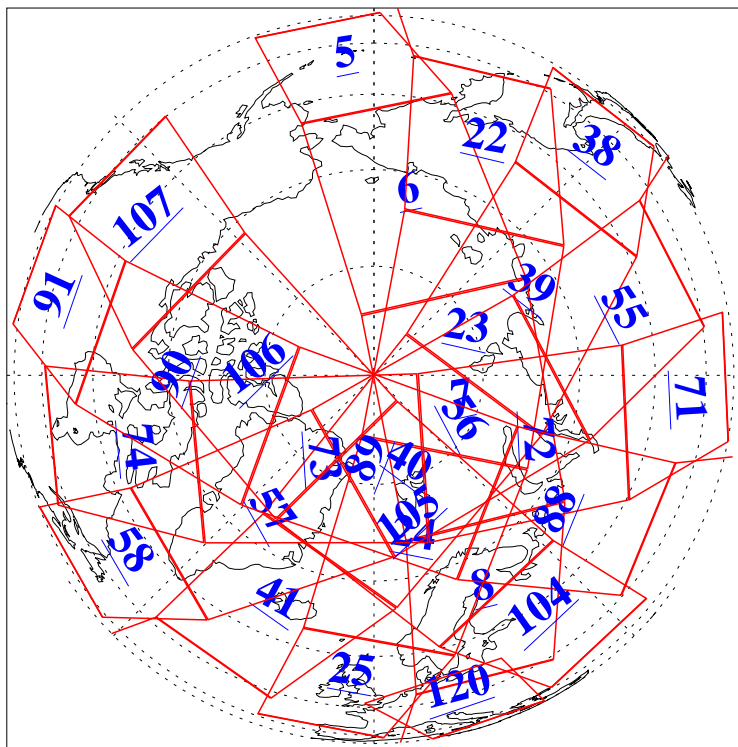

L1B Availability
AMSU Granules: 240
HSB Granules: 0
AIRS Granules: 240

8 Jul 2004
DoY 190
Aqua Day 796
Granules: 1 to 120

Granules: 121 to 240

Legend: AMSU Available, HSB Available, AIRS Available

L1B Availability
AMSU Granules: 240
HSB Granules: 0
AIRS Granules: 240

8 Jul 2004
DoY 190
Aqua Day 796

Ascending Granules

Descending Granules

Legend: AMSU Available, HSB Available, AIRS Available

L1B Availability
 AMSU Granules: 240
 HSB Granules: 0
 AIRS Granules: 240

8 Jul 2004
 DoY 190
 Aqua Day 796

Northern Hemisphere Granules

Southern Hemisphere Granules

Legend: AMSU Available, HSB Available, AIRS Available