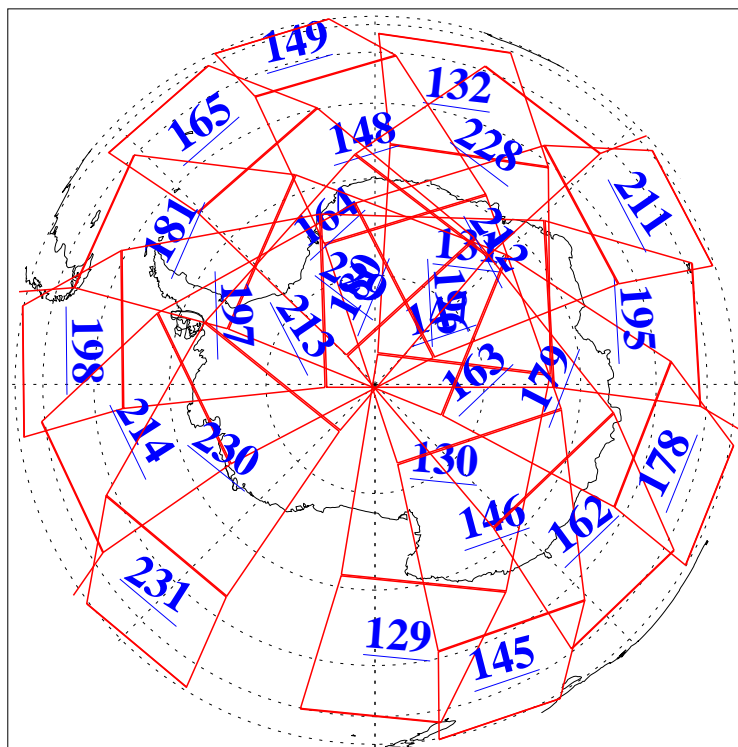

L1B Availability
AMSU Granules: 240
HSB Granules: 0
AIRS Granules: 240

8 Jul 2004
DoY 190
Aqua Day 796
Granules: 1 to 120

Granules: 121 to 240

Legend: AMSU Available, HSB Available, AIRS Available

L1B Availability
AMSU Granules: 240
HSB Granules: 0
AIRS Granules: 240

8 Jul 2004
DoY 190
Aqua Day 796

Ascending Granules

Descending Granules

Legend: AMSU Available, HSB Available, AIRS Available

L1B Availability
 AMSU Granules: 240
 HSB Granules: 0
 AIRS Granules: 240

8 Jul 2004
 DoY 190
 Aqua Day 796

Northern Hemisphere Granules

Southern Hemisphere Granules

Legend: AMSU Available, HSB Available, AIRS Available