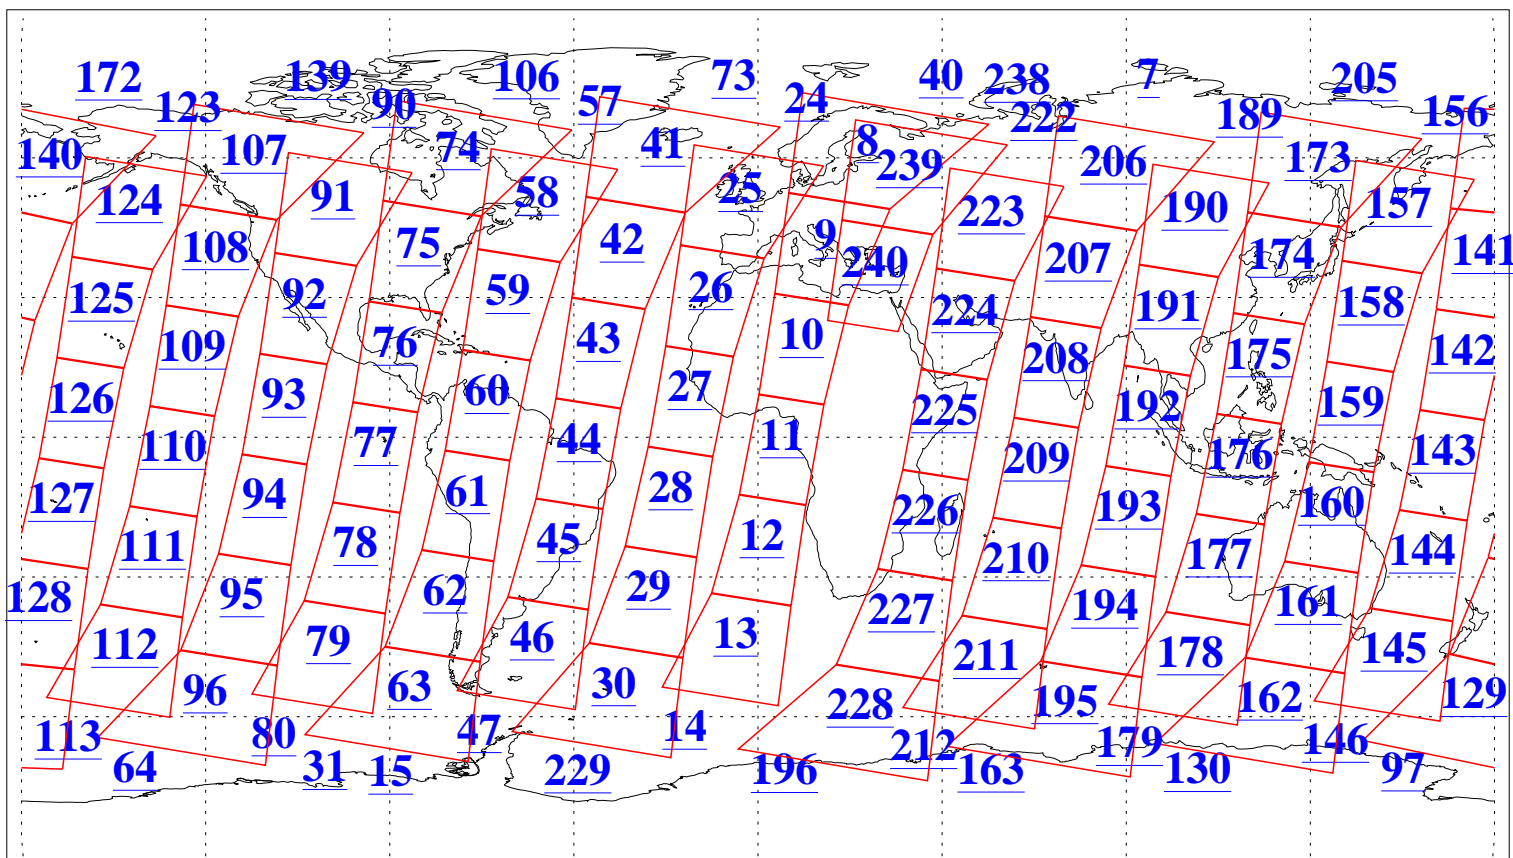

L1B Availability
AMSU Granules: 240
HSB Granules: 0
AIRS Granules: 240

8 Jul 2004
DoY 190
Aqua Day 796
Granules: 1 to 120

Granules: 121 to 240

Legend: AMSU Available, HSB Available, AIRS Available

L1B Availability
AMSU Granules: 240
HSB Granules: 0
AIRS Granules: 240

8 Jul 2004
DoY 190
Aqua Day 796

Ascending Granules

Descending Granules

Legend: AMSU Available, HSB Available, AIRS Available

L1B Availability
 AMSU Granules: 240
 HSB Granules: 0
 AIRS Granules: 240

8 Jul 2004
 DoY 190
 Aqua Day 796

Northern Hemisphere Granules

Southern Hemisphere Granules

Legend: AMSU Available, HSB Available, AIRS Available