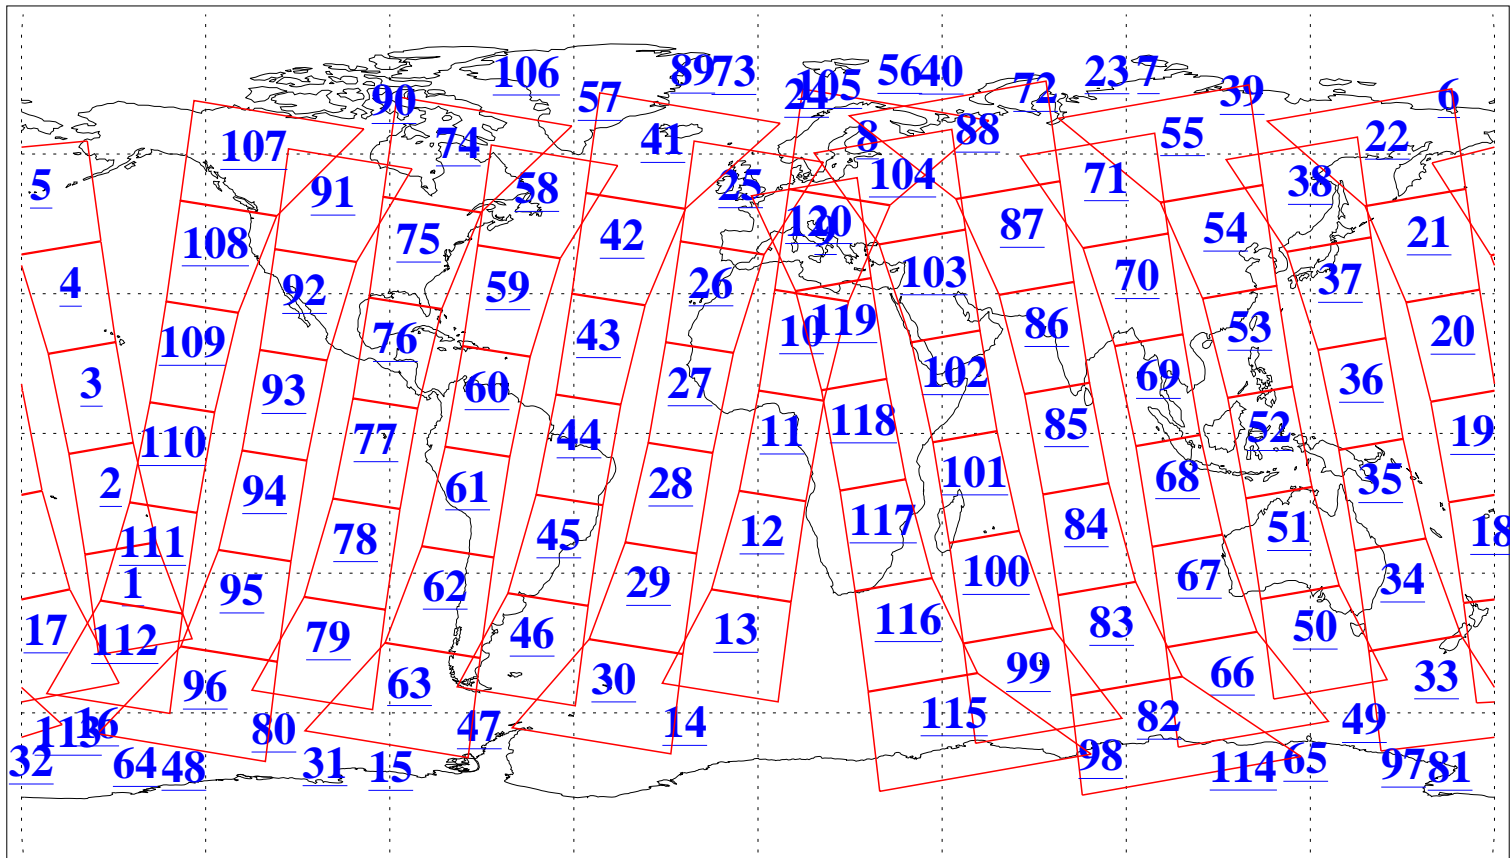

L1B Availability
AMSU Granules: 240
HSB Granules: 0
AIRS Granules: 240

8 Jul 2004
DoY 190
Aqua Day 796
Granules: 1 to 120

Granules: 121 to 240

Legend: AMSU Available, HSB Available, AIRS Available

L1B Availability
AMSU Granules: 240
HSB Granules: 0
AIRS Granules: 240

8 Jul 2004
DoY 190
Aqua Day 796

Ascending Granules

Descending Granules

Legend: AMSU Available, HSB Available, AIRS Available

L1B Availability
 AMSU Granules: 240
 HSB Granules: 0
 AIRS Granules: 240

8 Jul 2004
 DoY 190
 Aqua Day 796

Northern Hemisphere Granules

Southern Hemisphere Granules

Legend: AMSU Available, HSB Available, AIRS Available