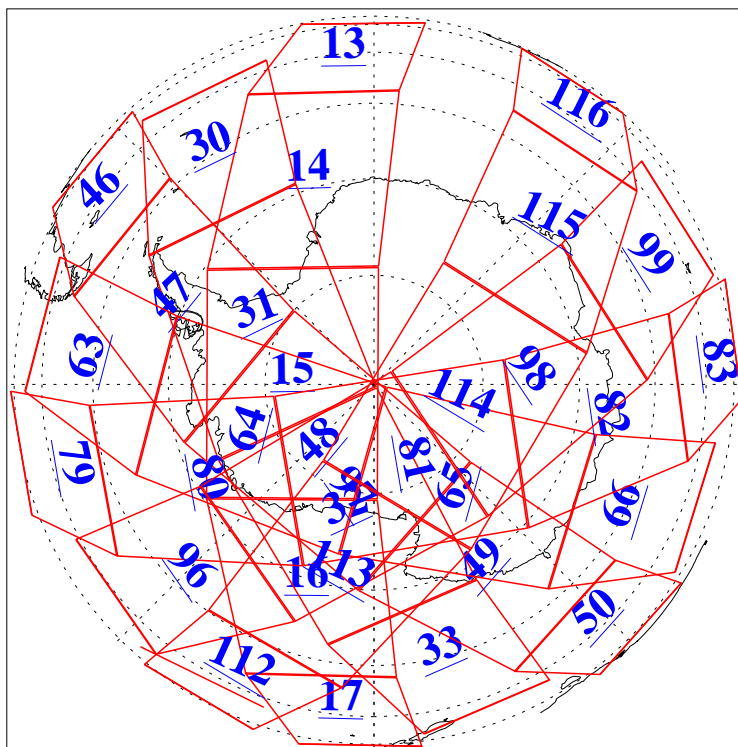

L1B Availability
AMSU Granules: 240
HSB Granules: 0
AIRS Granules: 240

8 Jul 2004
DoY 190
Aqua Day 796
Granules: 1 to 120

Granules: 121 to 240

Legend: AMSU Available, HSB Available, AIRS Available

L1B Availability
AMSU Granules: 240
HSB Granules: 0
AIRS Granules: 240

8 Jul 2004
DoY 190
Aqua Day 796

Ascending Granules

Descending Granules

Legend: AMSU Available, HSB Available, AIRS Available

L1B Availability
 AMSU Granules: 240
 HSB Granules: 0
 AIRS Granules: 240

8 Jul 2004
 DoY 190
 Aqua Day 796

Northern Hemisphere Granules

Southern Hemisphere Granules

Legend: AMSU Available, HSB Available, AIRS Available