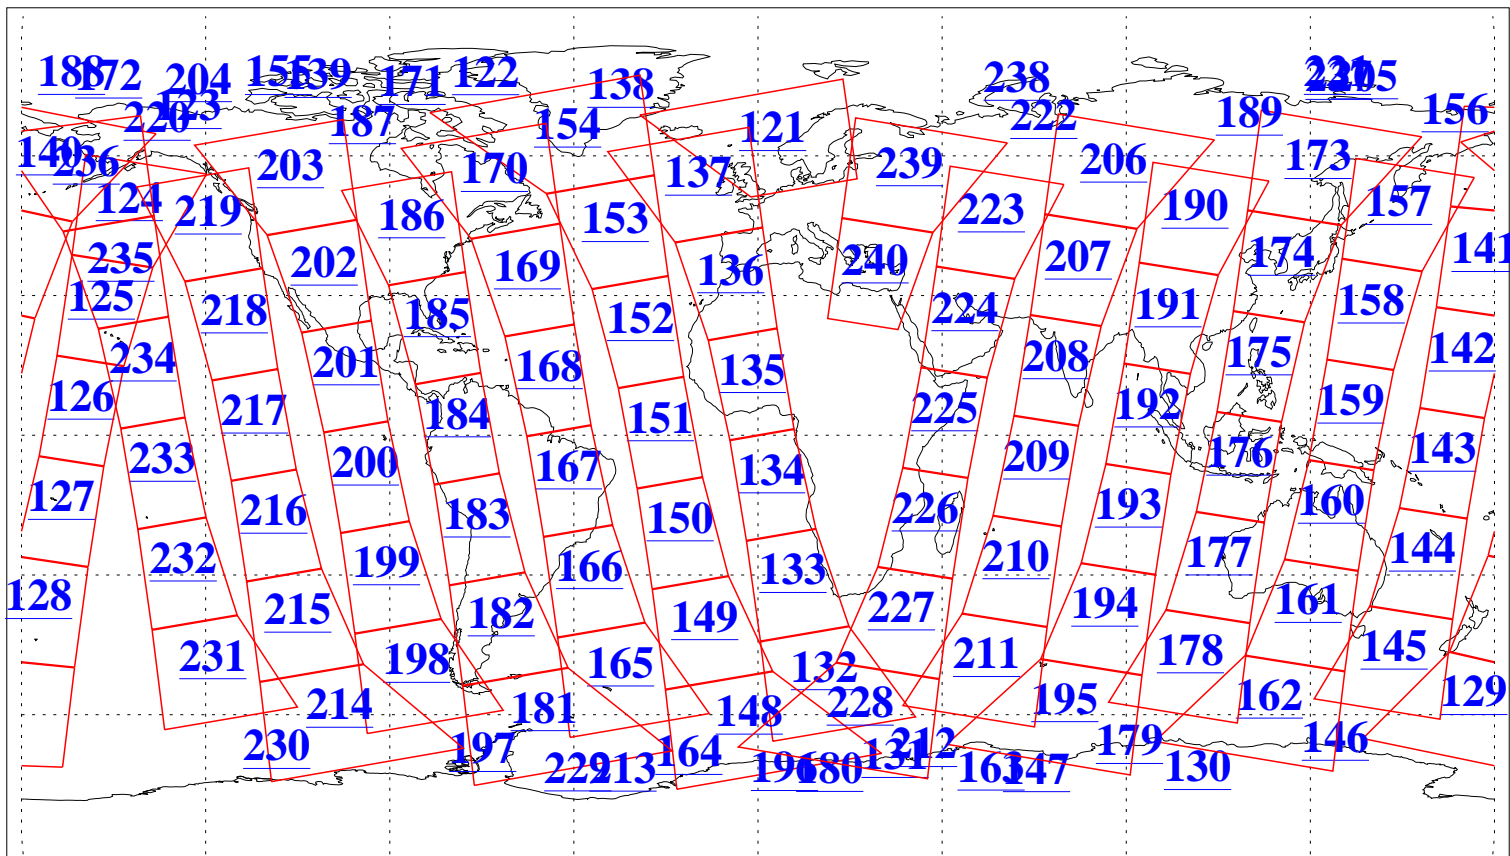

L1B Availability
AMSU Granules: 240
HSB Granules: 0
AIRS Granules: 240

8 Jul 2004
DoY 190
Aqua Day 796
Granules: 1 to 120

Granules: 121 to 240

Legend: AMSU Available, HSB Available, AIRS Available

L1B Availability
AMSU Granules: 240
HSB Granules: 0
AIRS Granules: 240

8 Jul 2004
DoY 190
Aqua Day 796

Ascending Granules

Descending Granules

Legend: AMSU Available, HSB Available, AIRS Available

L1B Availability
 AMSU Granules: 240
 HSB Granules: 0
 AIRS Granules: 240

8 Jul 2004
 DoY 190
 Aqua Day 796

Northern Hemisphere Granules

Southern Hemisphere Granules

Legend: AMSU Available, HSB Available, AIRS Available