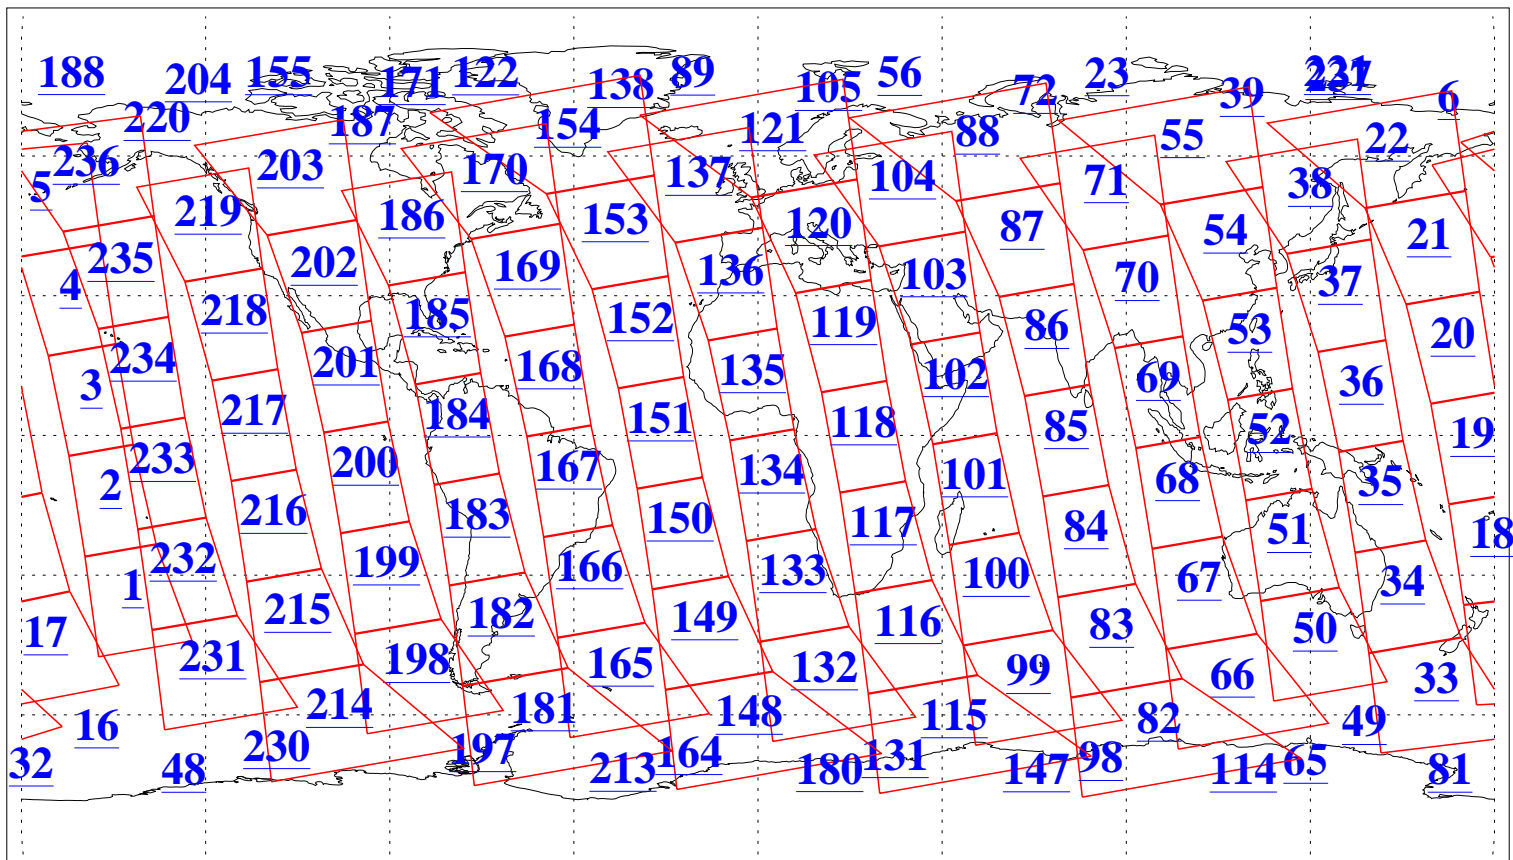

L1B Availability
AMSU Granules: 240
HSB Granules: 0
AIRS Granules: 240

8 Jul 2004
DoY 190
Aqua Day 796
Granules: 1 to 120

Granules: 121 to 240

Legend: AMSU Available, HSB Available, AIRS Available

L1B Availability
AMSU Granules: 240
HSB Granules: 0
AIRS Granules: 240

8 Jul 2004
DoY 190
Aqua Day 796

Ascending Granules

Descending Granules

Legend: AMSU Available, HSB Available, AIRS Available

L1B Availability
 AMSU Granules: 240
 HSB Granules: 0
 AIRS Granules: 240

8 Jul 2004
 DoY 190
 Aqua Day 796

Northern Hemisphere Granules

Southern Hemisphere Granules

Legend: AMSU Available, HSB Available, AIRS Available