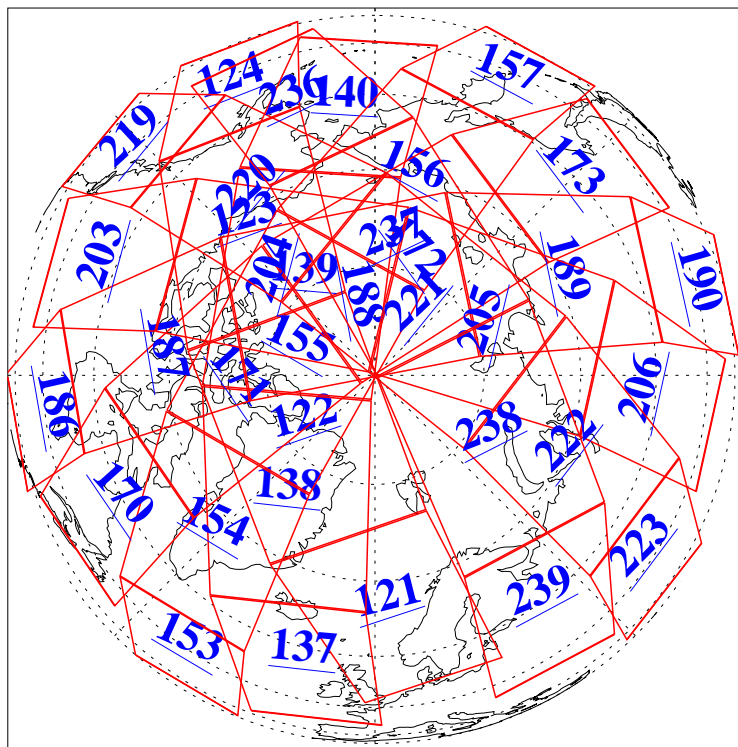

L1B Availability
AMSU Granules: 240
HSB Granules: 0
AIRS Granules: 240

8 Jul 2004
DoY 190
Aqua Day 796
Granules: 1 to 120

Granules: 121 to 240

Legend: AMSU Available, HSB Available, AIRS Available

L1B Availability
AMSU Granules: 240
HSB Granules: 0
AIRS Granules: 240

8 Jul 2004
DoY 190
Aqua Day 796

Ascending Granules

Descending Granules

Legend: AMSU Available, HSB Available, AIRS Available

L1B Availability
 AMSU Granules: 240
 HSB Granules: 0
 AIRS Granules: 240

8 Jul 2004
 DoY 190
 Aqua Day 796

Northern Hemisphere Granules

Southern Hemisphere Granules

Legend: AMSU Available, HSB Available, AIRS Available