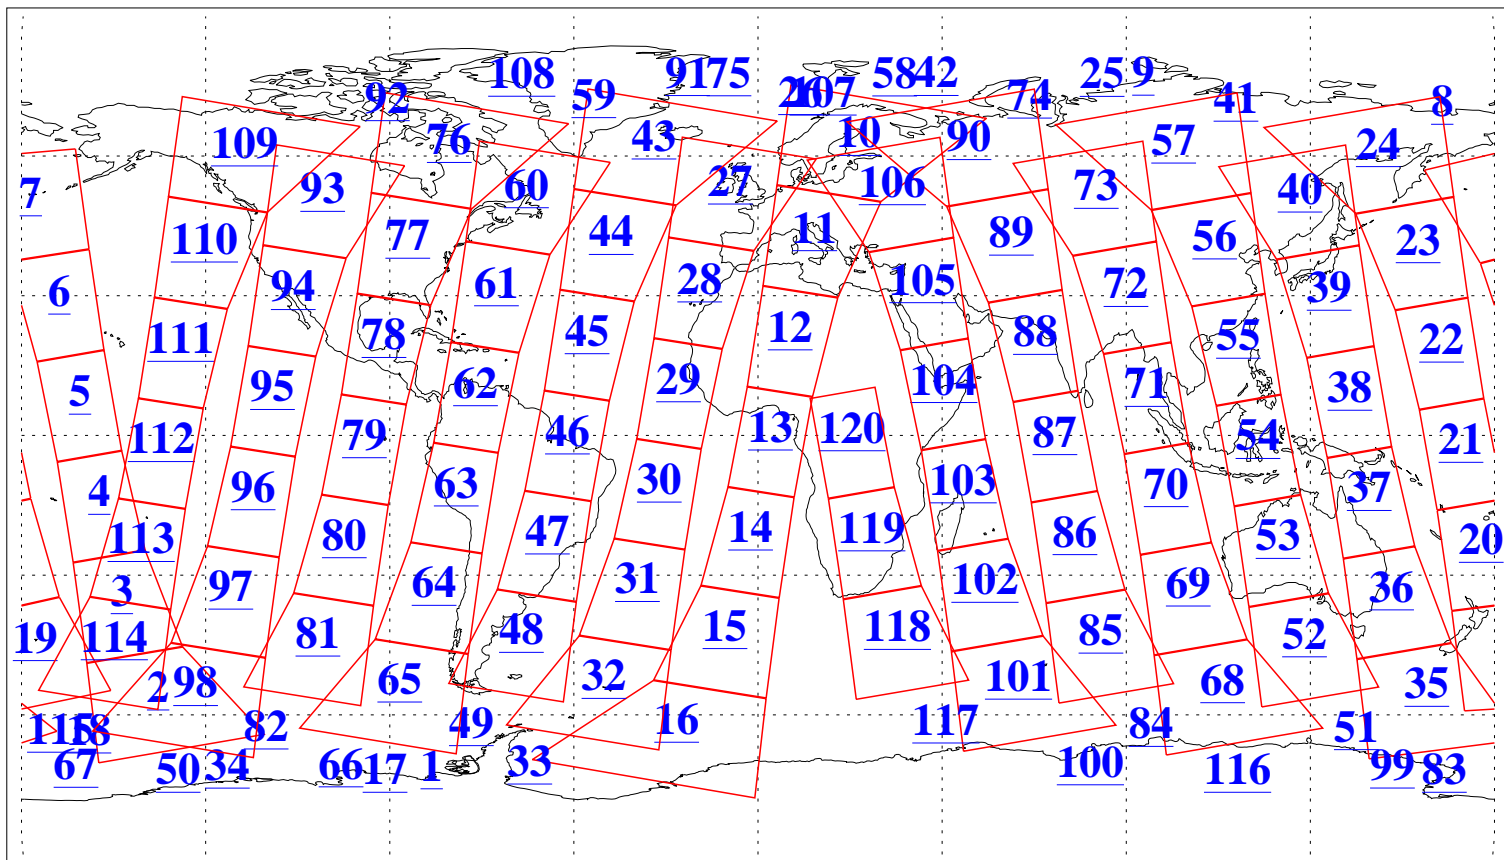

L1B Availability
AMSU Granules: 240
HSB Granules: 0
AIRS Granules: 240

6 Jul 2004
DoY 188
Aqua Day 794
Granules: 1 to 120

Granules: 121 to 240

Legend: AMSU Available, HSB Available, AIRS Available

L1B Availability
AMSU Granules: 240
HSB Granules: 0
AIRS Granules: 240

6 Jul 2004
DoY 188
Aqua Day 794

Ascending Granules

Descending Granules

Legend: AMSU Available, HSB Available, AIRS Available

L1B Availability
 AMSU Granules: 240
 HSB Granules: 0
 AIRS Granules: 240

6 Jul 2004
 DoY 188
 Aqua Day 794

Northern Hemisphere Granules

Southern Hemisphere Granules

Legend: AMSU Available, HSB Available, AIRS Available