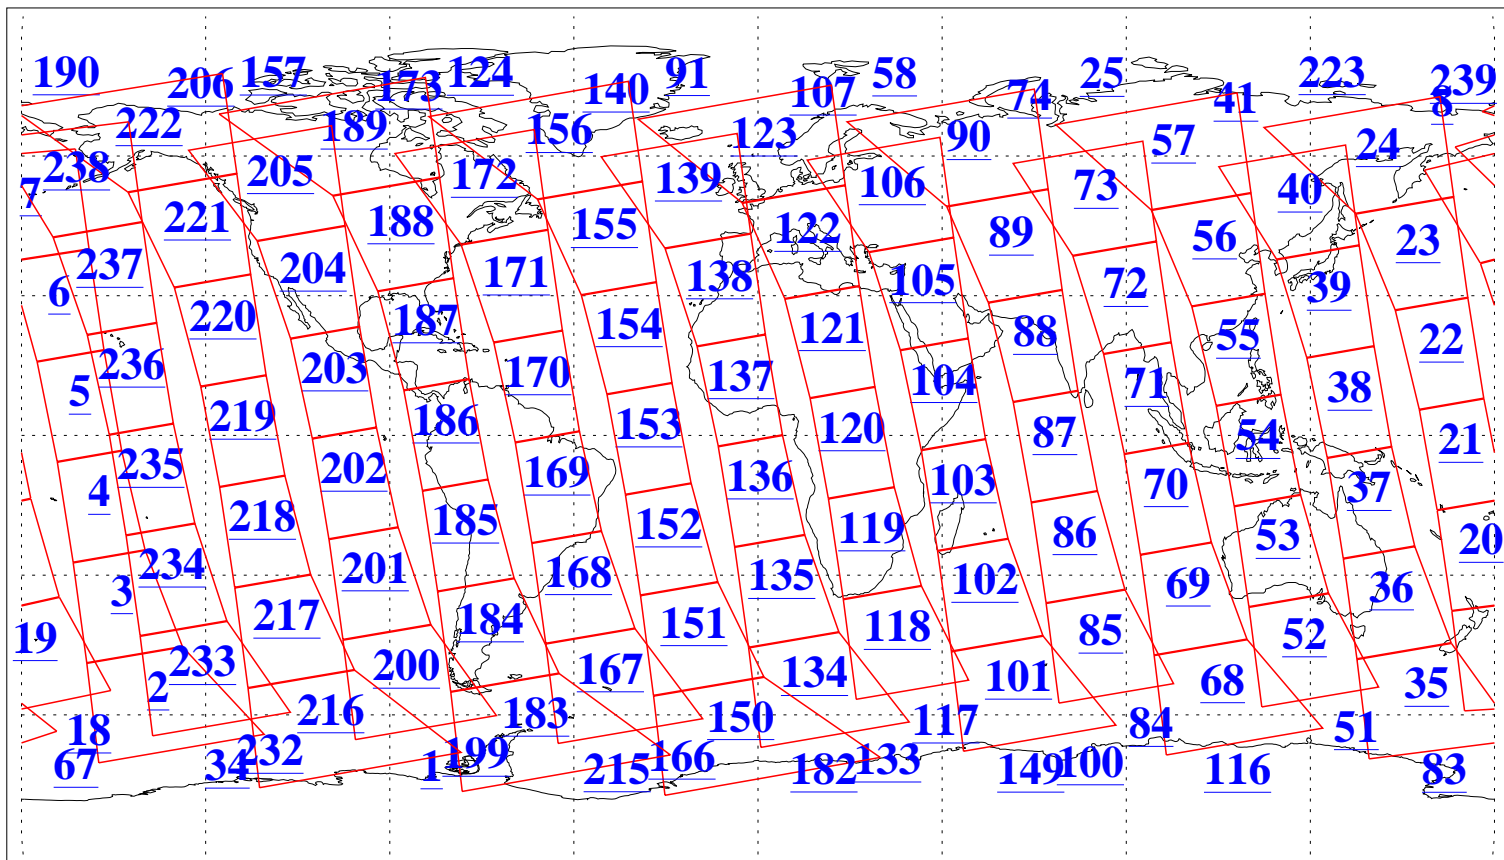

L1B Availability
AMSU Granules: 240
HSB Granules: 0
AIRS Granules: 240

6 Jul 2004
DoY 188
Aqua Day 794
Granules: 1 to 120

Granules: 121 to 240

Legend: AMSU Available, HSB Available, AIRS Available

L1B Availability
AMSU Granules: 240
HSB Granules: 0
AIRS Granules: 240

6 Jul 2004
DoY 188
Aqua Day 794

Ascending Granules

Descending Granules

Legend: AMSU Available, HSB Available, AIRS Available

L1B Availability
 AMSU Granules: 240
 HSB Granules: 0
 AIRS Granules: 240

6 Jul 2004
 DoY 188
 Aqua Day 794

Northern Hemisphere Granules

Southern Hemisphere Granules

Legend: AMSU Available, HSB Available, AIRS Available