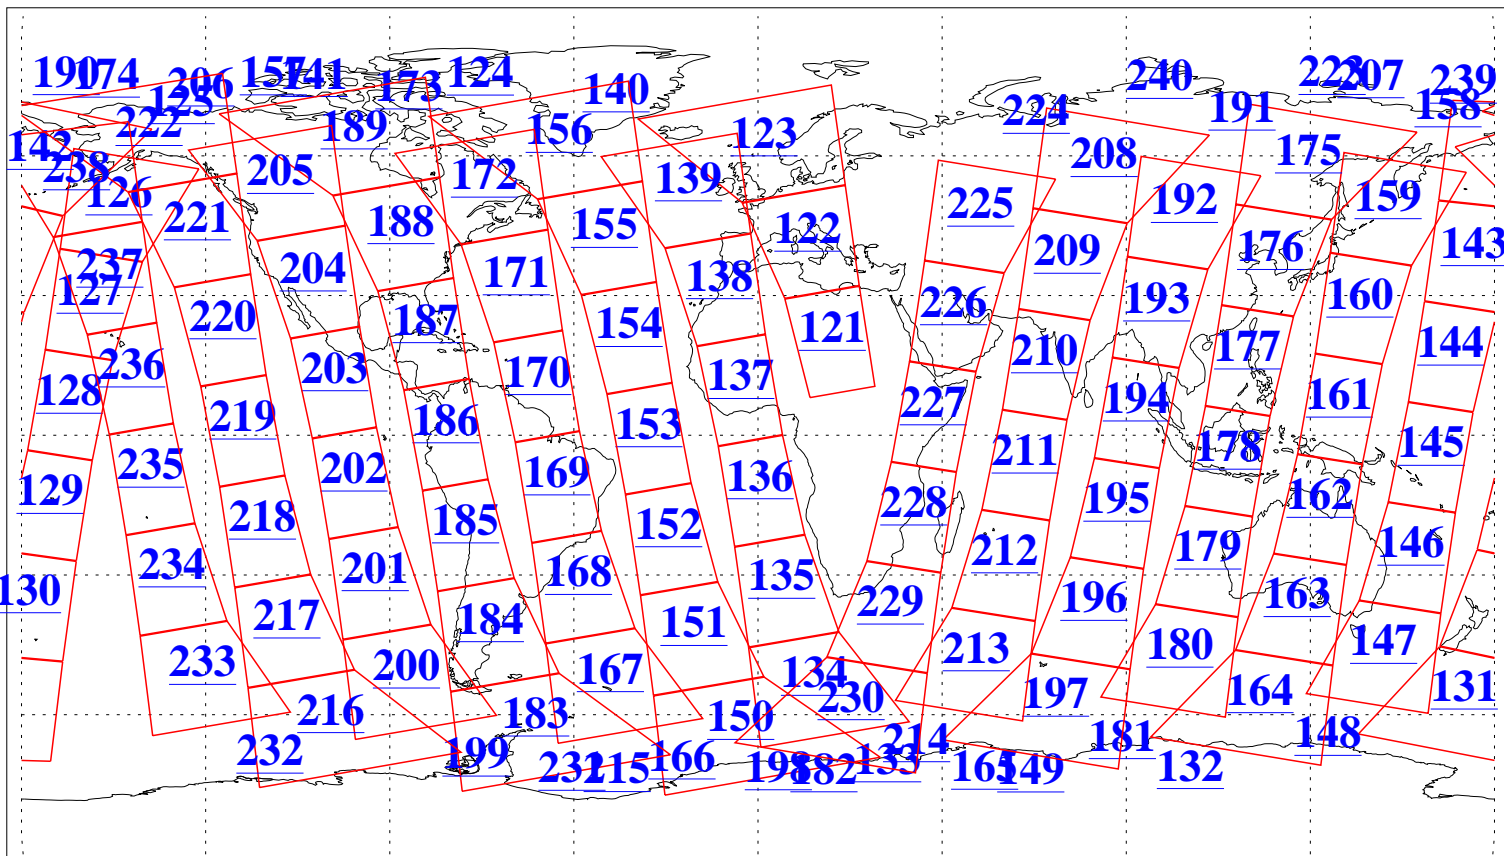

L1B Availability
AMSU Granules: 240
HSB Granules: 0
AIRS Granules: 240

6 Jul 2004
DoY 188
Aqua Day 794
Granules: 1 to 120

Granules: 121 to 240

Legend: AMSU Available, HSB Available, AIRS Available

L1B Availability
AMSU Granules: 240
HSB Granules: 0
AIRS Granules: 240

6 Jul 2004
DoY 188
Aqua Day 794

Ascending Granules

Descending Granules

Legend: AMSU Available, HSB Available, AIRS Available

L1B Availability
 AMSU Granules: 240
 HSB Granules: 0
 AIRS Granules: 240

6 Jul 2004
 DoY 188
 Aqua Day 794

Northern Hemisphere Granules

Southern Hemisphere Granules

Legend: AMSU Available, HSB Available, AIRS Available