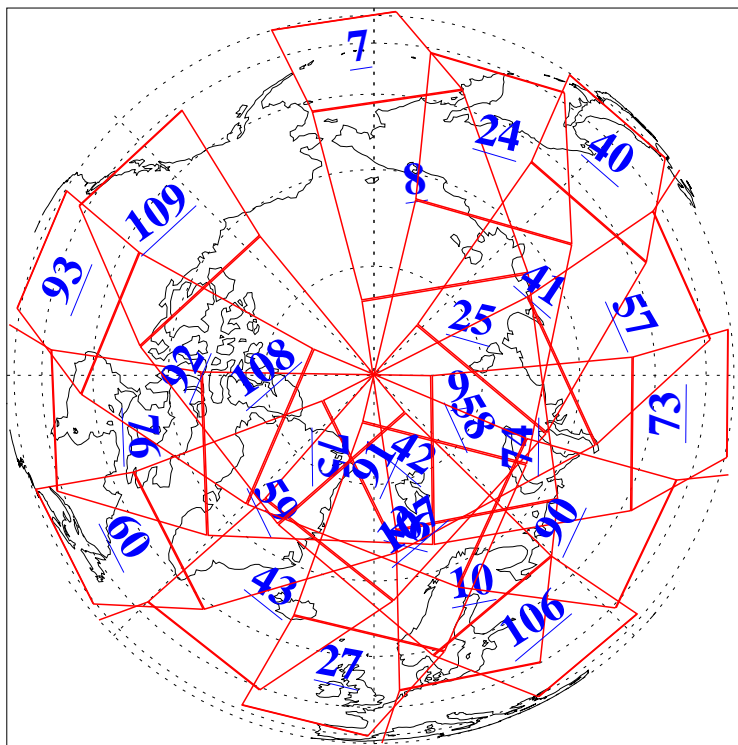

L1B Availability
AMSU Granules: 240
HSB Granules: 0
AIRS Granules: 240

6 Jul 2004
DoY 188
Aqua Day 794
Granules: 1 to 120

Granules: 121 to 240

Legend: AMSU Available, HSB Available, AIRS Available

L1B Availability
AMSU Granules: 240
HSB Granules: 0
AIRS Granules: 240

6 Jul 2004
DoY 188
Aqua Day 794

Ascending Granules

Descending Granules

Legend: AMSU Available, HSB Available, AIRS Available

L1B Availability
 AMSU Granules: 240
 HSB Granules: 0
 AIRS Granules: 240

6 Jul 2004
 DoY 188
 Aqua Day 794

Northern Hemisphere Granules

Southern Hemisphere Granules

Legend: AMSU Available, HSB Available, AIRS Available