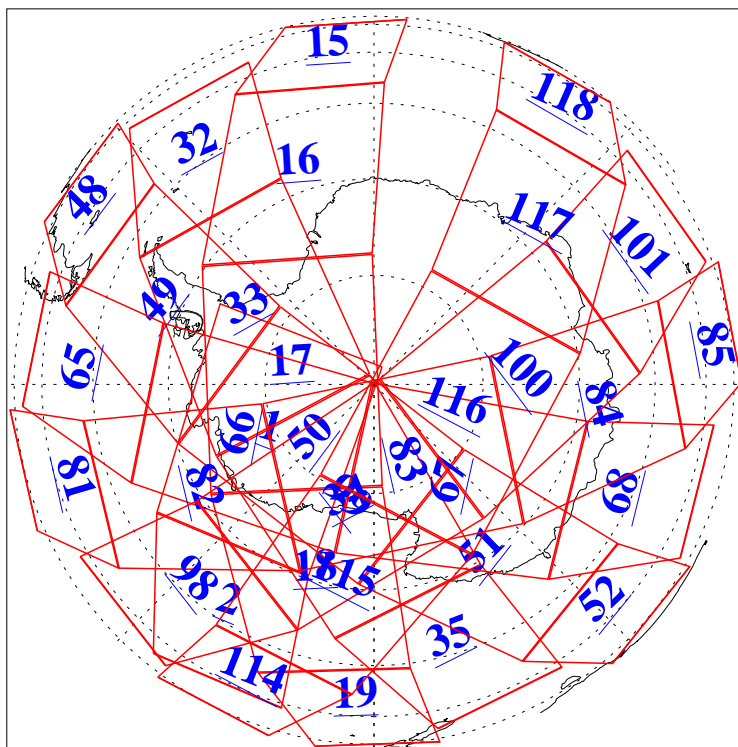

L1B Availability
AMSU Granules: 240
HSB Granules: 0
AIRS Granules: 240

6 Jul 2004
DoY 188
Aqua Day 794
Granules: 1 to 120

Granules: 121 to 240

Legend: AMSU Available, HSB Available, AIRS Available

L1B Availability
AMSU Granules: 240
HSB Granules: 0
AIRS Granules: 240

6 Jul 2004
DoY 188
Aqua Day 794

Ascending Granules

Descending Granules

Legend: AMSU Available, HSB Available, AIRS Available

L1B Availability
 AMSU Granules: 240
 HSB Granules: 0
 AIRS Granules: 240

6 Jul 2004
 DoY 188
 Aqua Day 794

Northern Hemisphere Granules

Southern Hemisphere Granules

Legend: AMSU Available, HSB Available, AIRS Available