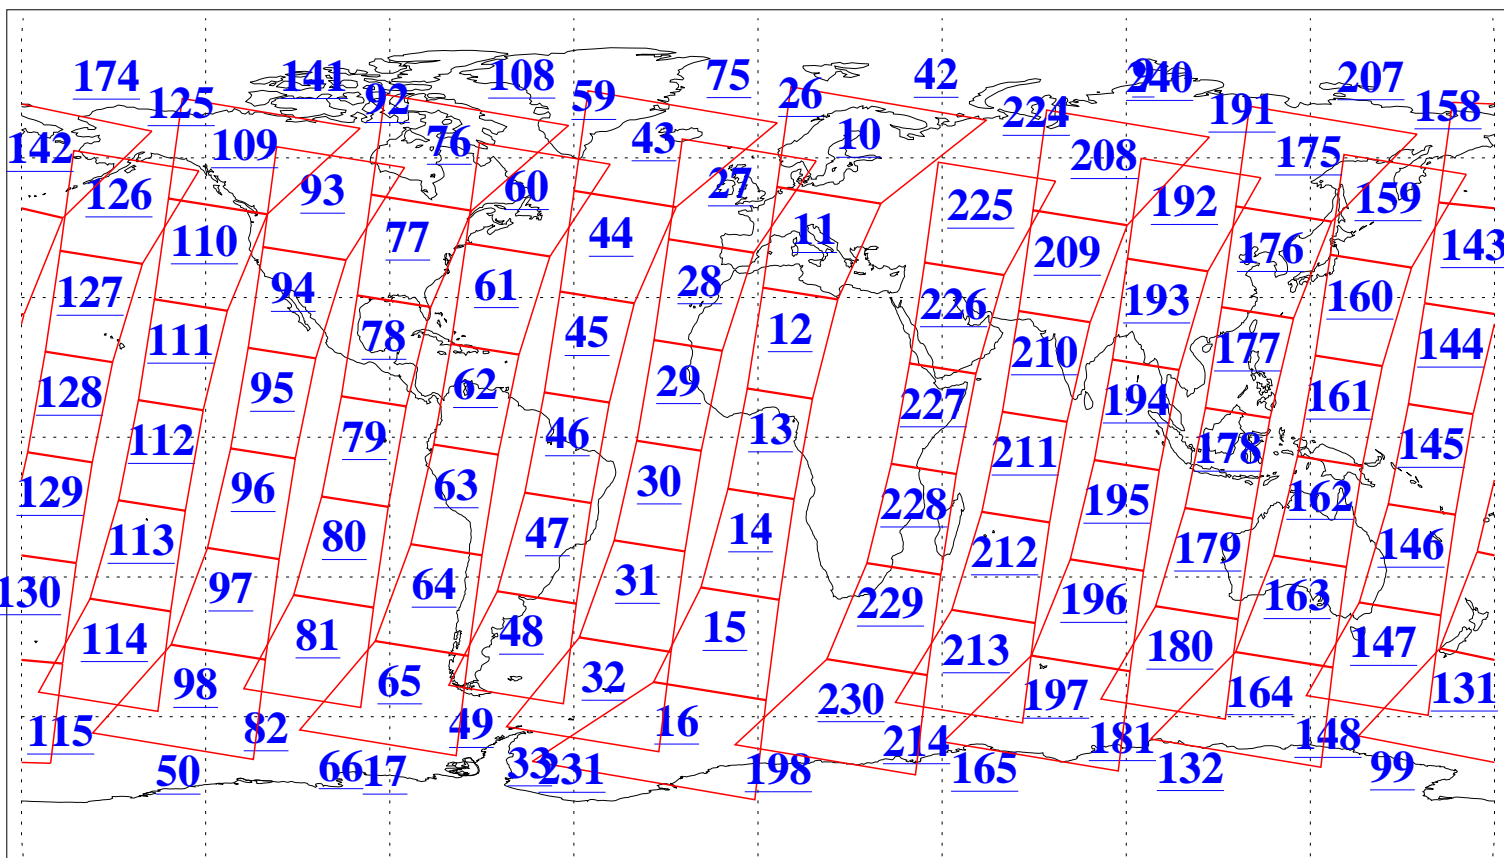

L1B Availability
AMSU Granules: 240
HSB Granules: 0
AIRS Granules: 240

6 Jul 2004
DoY 188
Aqua Day 794
Granules: 1 to 120

Granules: 121 to 240

Legend: AMSU Available, HSB Available, AIRS Available

L1B Availability
AMSU Granules: 240
HSB Granules: 0
AIRS Granules: 240

6 Jul 2004
DoY 188
Aqua Day 794

Ascending Granules

Descending Granules

Legend: AMSU Available, HSB Available, AIRS Available

L1B Availability
 AMSU Granules: 240
 HSB Granules: 0
 AIRS Granules: 240

6 Jul 2004
 DoY 188
 Aqua Day 794

Northern Hemisphere Granules

Southern Hemisphere Granules

Legend: AMSU Available, HSB Available, AIRS Available