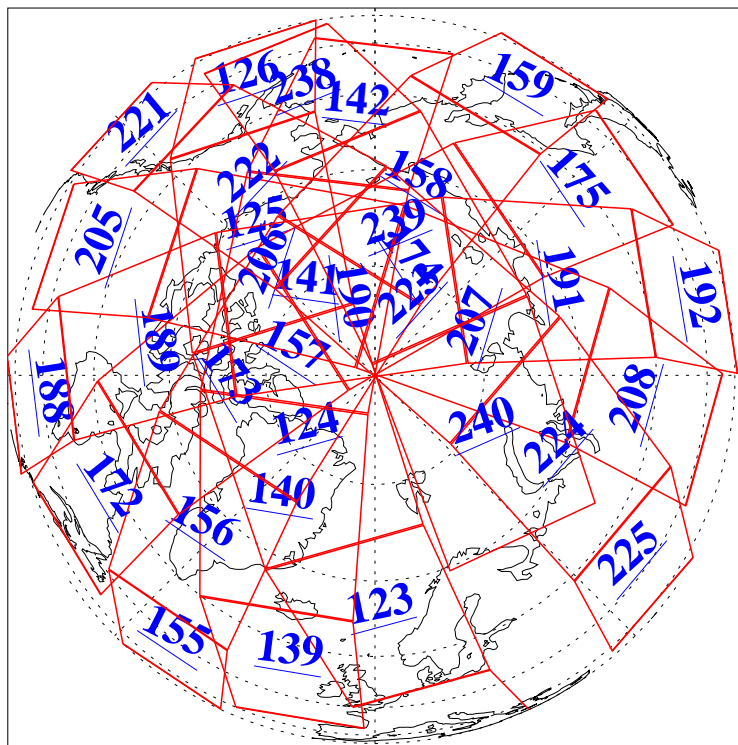

L1B Availability
AMSU Granules: 240
HSB Granules: 0
AIRS Granules: 240

6 Jul 2004
DoY 188
Aqua Day 794
Granules: 1 to 120

Granules: 121 to 240

Legend: AMSU Available, HSB Available, AIRS Available

L1B Availability
AMSU Granules: 240
HSB Granules: 0
AIRS Granules: 240

6 Jul 2004
DoY 188
Aqua Day 794

Ascending Granules

Descending Granules

Legend: AMSU Available, HSB Available, AIRS Available

L1B Availability
 AMSU Granules: 240
 HSB Granules: 0
 AIRS Granules: 240

6 Jul 2004
 DoY 188
 Aqua Day 794

Northern Hemisphere Granules

Southern Hemisphere Granules

Legend: AMSU Available, HSB Available, AIRS Available