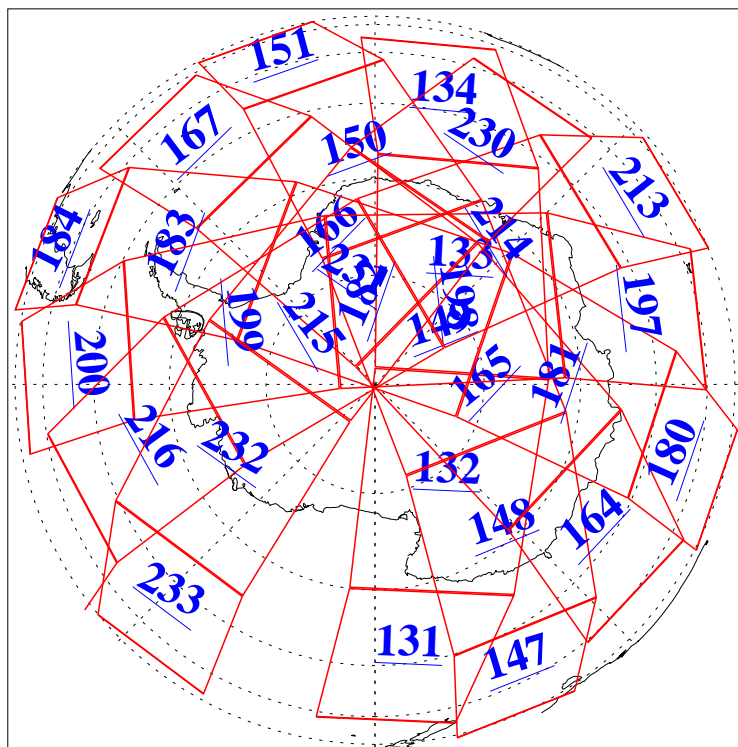

L1B Availability
AMSU Granules: 240
HSB Granules: 0
AIRS Granules: 240

6 Jul 2004
DoY 188
Aqua Day 794
Granules: 1 to 120

Granules: 121 to 240

Legend: AMSU Available, HSB Available, AIRS Available

L1B Availability
AMSU Granules: 240
HSB Granules: 0
AIRS Granules: 240

6 Jul 2004
DoY 188
Aqua Day 794

Ascending Granules

Descending Granules

Legend: AMSU Available, HSB Available, AIRS Available

L1B Availability
 AMSU Granules: 240
 HSB Granules: 0
 AIRS Granules: 240

6 Jul 2004
 DoY 188
 Aqua Day 794

Northern Hemisphere Granules

Southern Hemisphere Granules

Legend: AMSU Available, HSB Available, AIRS Available