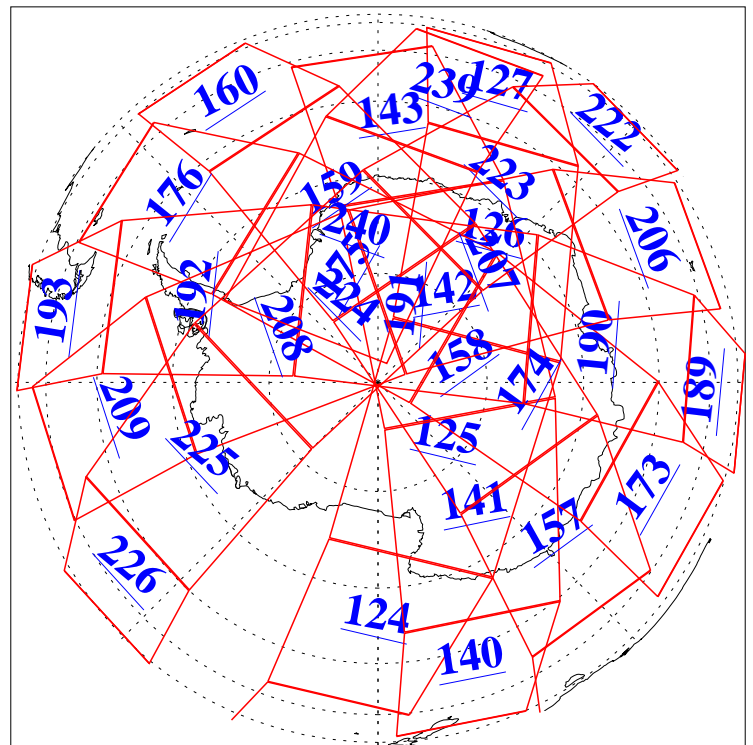

L1B Availability
AMSU Granules: 240
HSB Granules: 0
AIRS Granules: 240

5 Jul 2004
DoY 187
Aqua Day 793
Granules: 1 to 120

Granules: 121 to 240

Legend: AMSU Available, HSB Available, AIRS Available

L1B Availability
AMSU Granules: 240
HSB Granules: 0
AIRS Granules: 240

5 Jul 2004
DoY 187
Aqua Day 793

Ascending Granules

Descending Granules

Legend: AMSU Available, HSB Available, AIRS Available

L1B Availability
 AMSU Granules: 240
 HSB Granules: 0
 AIRS Granules: 240

5 Jul 2004
 DoY 187
 Aqua Day 793

Northern Hemisphere Granules

Southern Hemisphere Granules

Legend: AMSU Available, HSB Available, AIRS Available