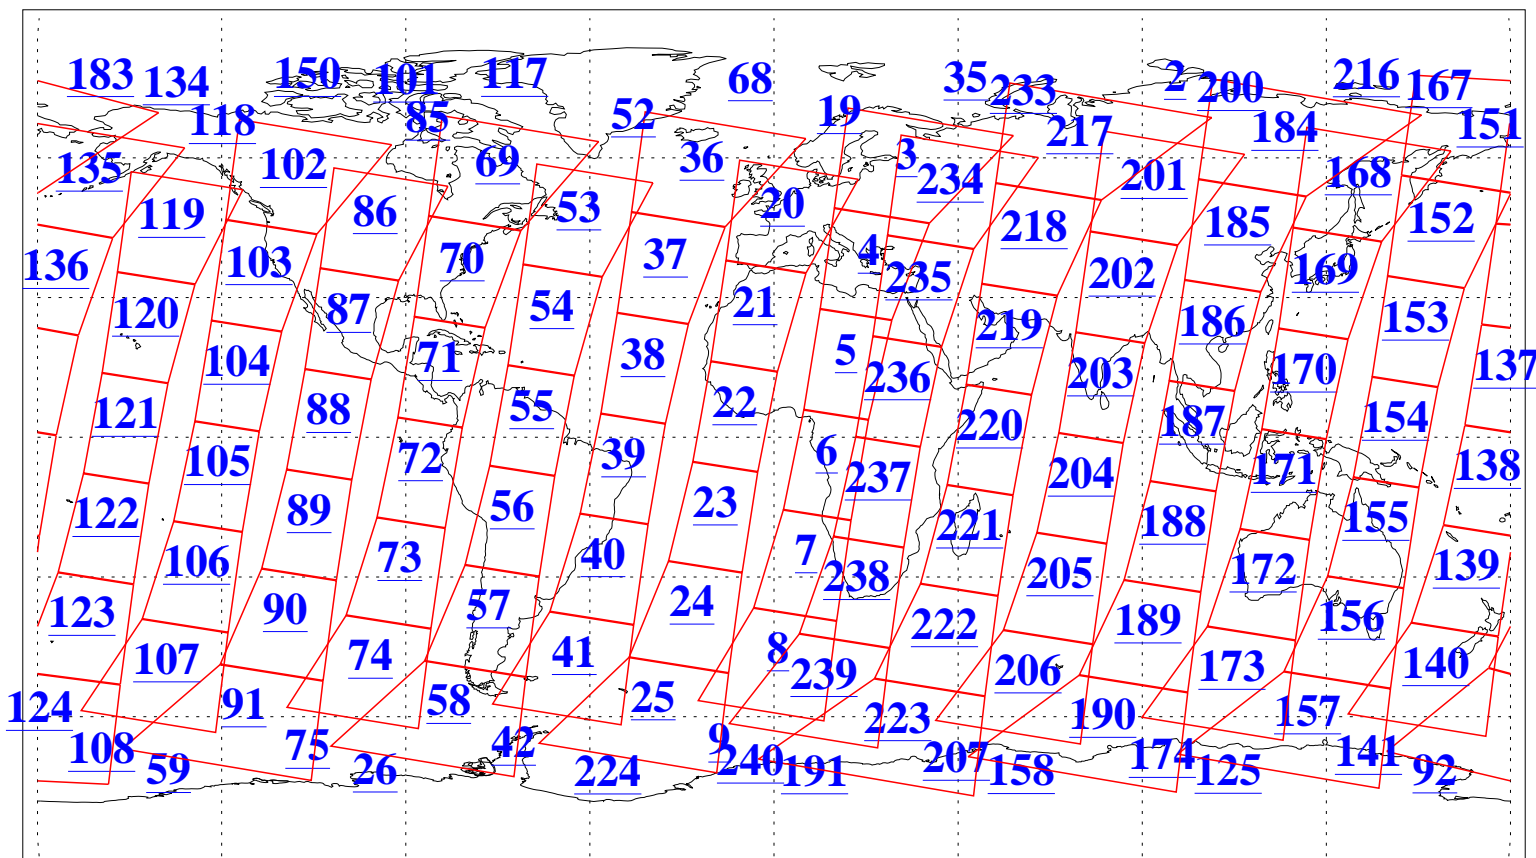

L1B Availability
AMSU Granules: 240
HSB Granules: 0
AIRS Granules: 240

5 Jul 2004
DoY 187
Aqua Day 793
Granules: 1 to 120

Granules: 121 to 240

Legend: AMSU Available, HSB Available, AIRS Available

L1B Availability
AMSU Granules: 240
HSB Granules: 0
AIRS Granules: 240

5 Jul 2004
DoY 187
Aqua Day 793

Ascending Granules

Descending Granules

Legend: AMSU Available, HSB Available, AIRS Available

L1B Availability
 AMSU Granules: 240
 HSB Granules: 0
 AIRS Granules: 240

5 Jul 2004
 DoY 187
 Aqua Day 793

Northern Hemisphere Granules

Southern Hemisphere Granules

Legend: AMSU Available, HSB Available, AIRS Available