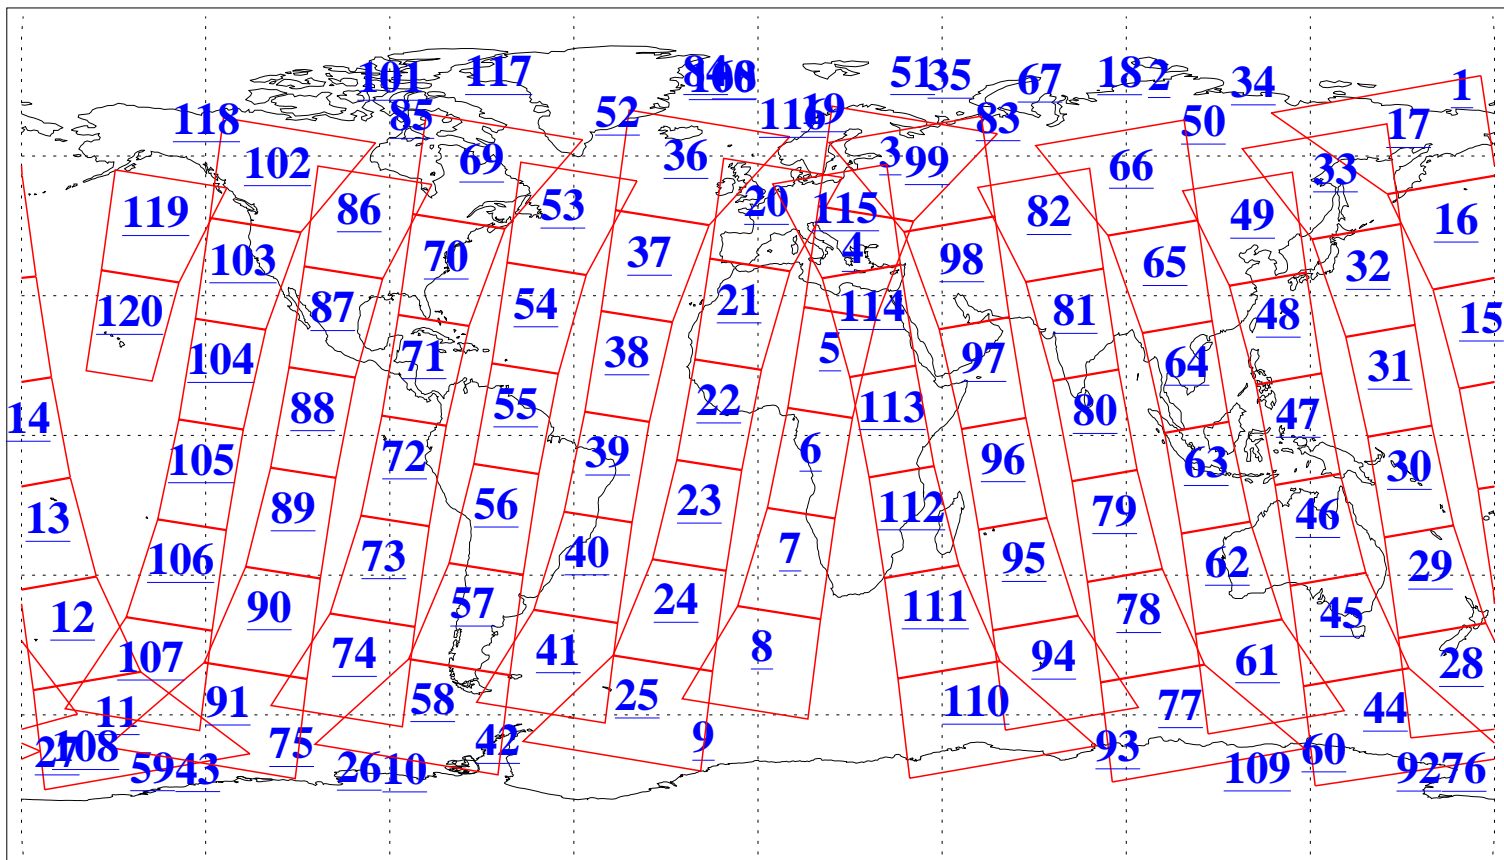

L1B Availability
AMSU Granules: 240
HSB Granules: 0
AIRS Granules: 240

5 Jul 2004
DoY 187
Aqua Day 793
Granules: 1 to 120

Granules: 121 to 240

Legend: AMSU Available, HSB Available, AIRS Available

L1B Availability
AMSU Granules: 240
HSB Granules: 0
AIRS Granules: 240

5 Jul 2004
DoY 187
Aqua Day 793

Ascending Granules

Descending Granules

Legend: AMSU Available, HSB Available, AIRS Available

L1B Availability
 AMSU Granules: 240
 HSB Granules: 0
 AIRS Granules: 240

5 Jul 2004
 DoY 187
 Aqua Day 793

Northern Hemisphere Granules

Southern Hemisphere Granules

Legend: AMSU Available, HSB Available, AIRS Available