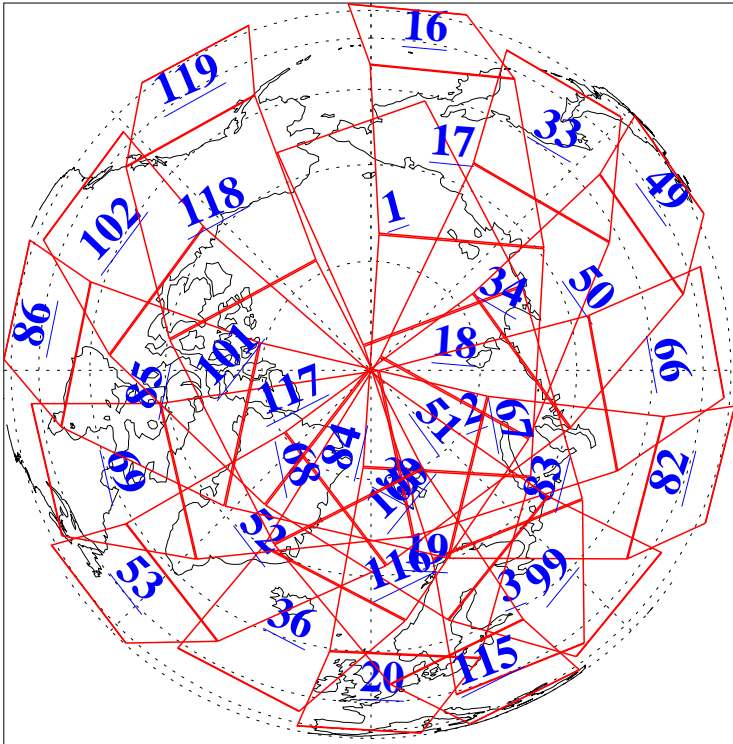

L1B Availability
AMSU Granules: 240
HSB Granules: 0
AIRS Granules: 240

5 Jul 2004
DoY 187
Aqua Day 793
Granules: 1 to 120

Granules: 121 to 240

Legend: AMSU Available, HSB Available, AIRS Available

L1B Availability
AMSU Granules: 240
HSB Granules: 0
AIRS Granules: 240

5 Jul 2004
DoY 187
Aqua Day 793

Ascending Granules

Descending Granules

Legend: AMSU Available, HSB Available, AIRS Available

L1B Availability
 AMSU Granules: 240
 HSB Granules: 0
 AIRS Granules: 240

5 Jul 2004
 DoY 187
 Aqua Day 793

Northern Hemisphere Granules

Southern Hemisphere Granules

Legend: AMSU Available, HSB Available, AIRS Available