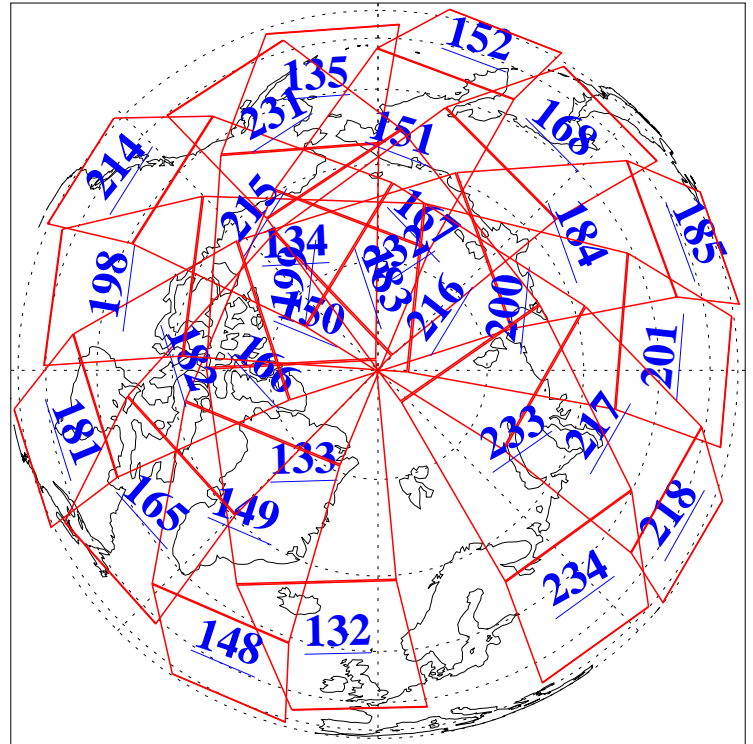

L1B Availability
AMSU Granules: 240
HSB Granules: 0
AIRS Granules: 240

5 Jul 2004
DoY 187
Aqua Day 793
Granules: 1 to 120

Granules: 121 to 240

Legend: AMSU Available, HSB Available, AIRS Available

L1B Availability
AMSU Granules: 240
HSB Granules: 0
AIRS Granules: 240

5 Jul 2004
DoY 187
Aqua Day 793

Ascending Granules

Descending Granules

Legend: AMSU Available, HSB Available, AIRS Available

L1B Availability
 AMSU Granules: 240
 HSB Granules: 0
 AIRS Granules: 240

5 Jul 2004
 DoY 187
 Aqua Day 793

Northern Hemisphere Granules

Southern Hemisphere Granules

Legend: AMSU Available, HSB Available, AIRS Available