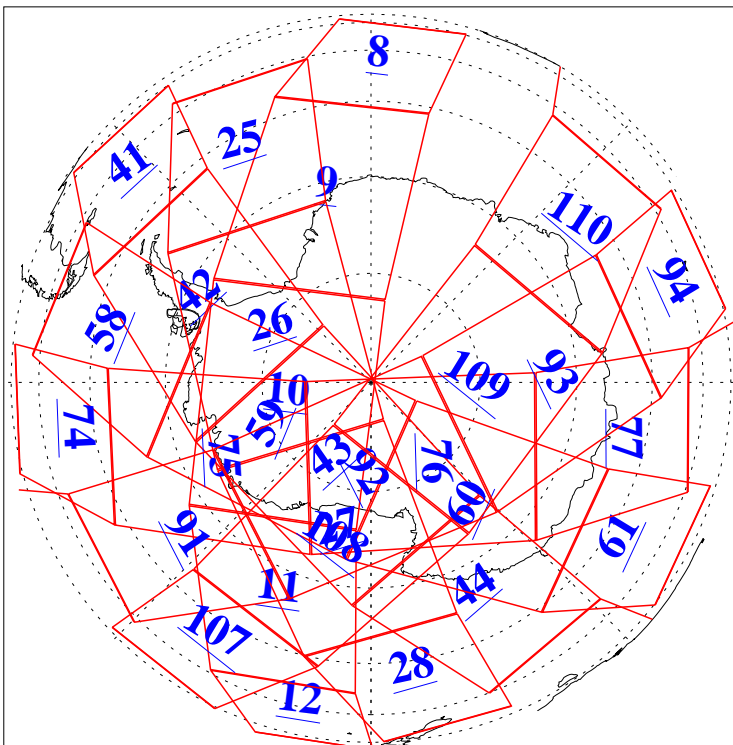

L1B Availability
AMSU Granules: 240
HSB Granules: 0
AIRS Granules: 240

5 Jul 2004
DoY 187
Aqua Day 793
Granules: 1 to 120

Granules: 121 to 240

Legend: AMSU Available, HSB Available, AIRS Available

L1B Availability
AMSU Granules: 240
HSB Granules: 0
AIRS Granules: 240

5 Jul 2004
DoY 187
Aqua Day 793

Ascending Granules

Descending Granules

Legend: AMSU Available, HSB Available, AIRS Available

L1B Availability
 AMSU Granules: 240
 HSB Granules: 0
 AIRS Granules: 240

5 Jul 2004
 DoY 187
 Aqua Day 793

Northern Hemisphere Granules

Southern Hemisphere Granules

Legend: AMSU Available, HSB Available, AIRS Available