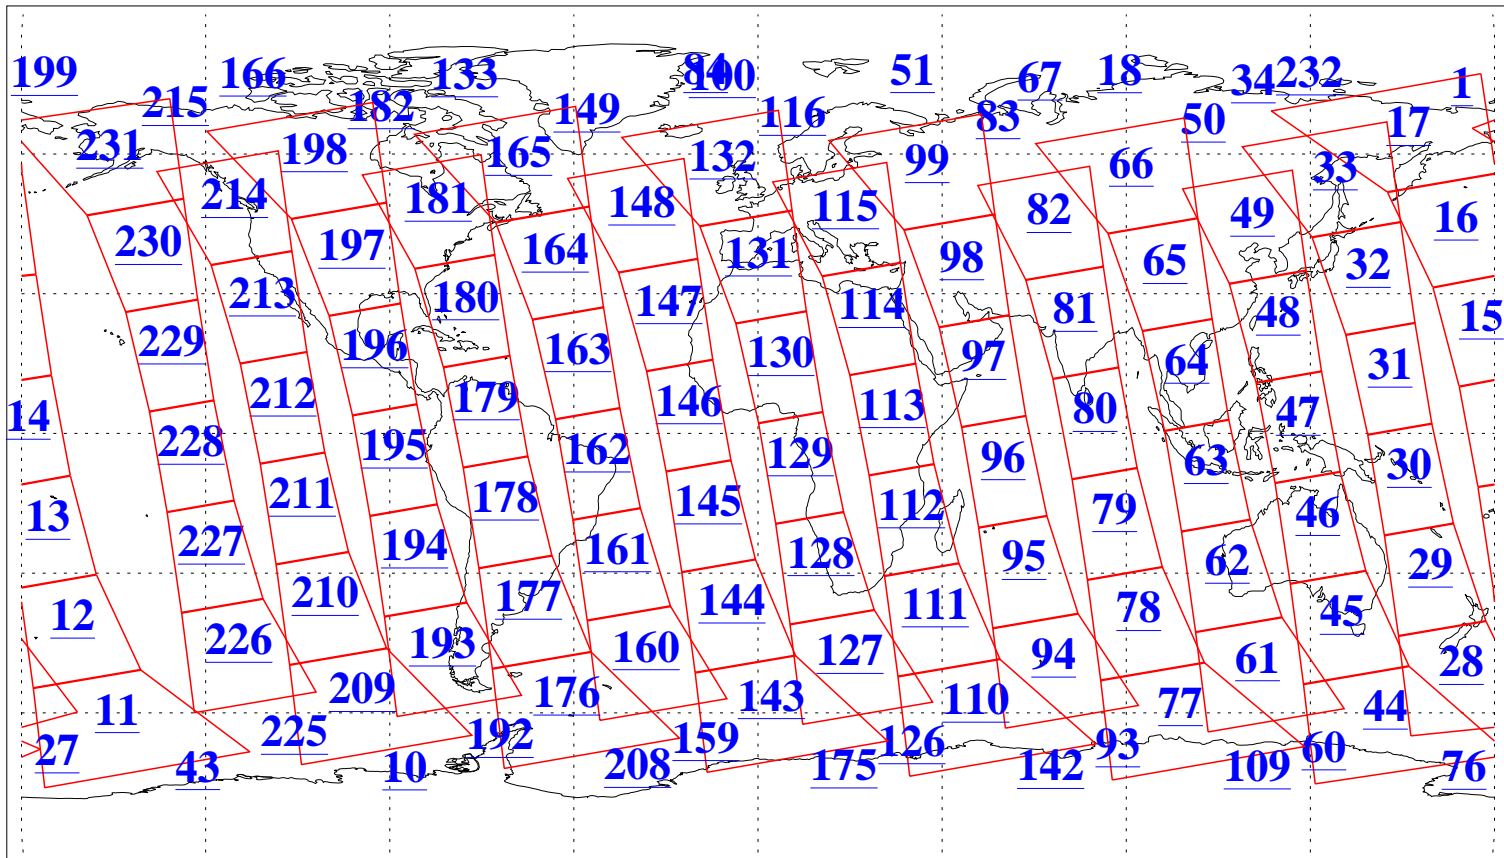

L1B Availability
AMSU Granules: 240
HSB Granules: 0
AIRS Granules: 240

5 Jul 2004
DoY 187
Aqua Day 793
Granules: 1 to 120

Granules: 121 to 240

Legend: AMSU Available, HSB Available, AIRS Available

L1B Availability
AMSU Granules: 240
HSB Granules: 0
AIRS Granules: 240

5 Jul 2004
DoY 187
Aqua Day 793

Ascending Granules

Descending Granules

Legend: AMSU Available, HSB Available, AIRS Available

L1B Availability
 AMSU Granules: 240
 HSB Granules: 0
 AIRS Granules: 240

5 Jul 2004
 DoY 187
 Aqua Day 793

Northern Hemisphere Granules

Southern Hemisphere Granules

Legend: AMSU Available, HSB Available, AIRS Available