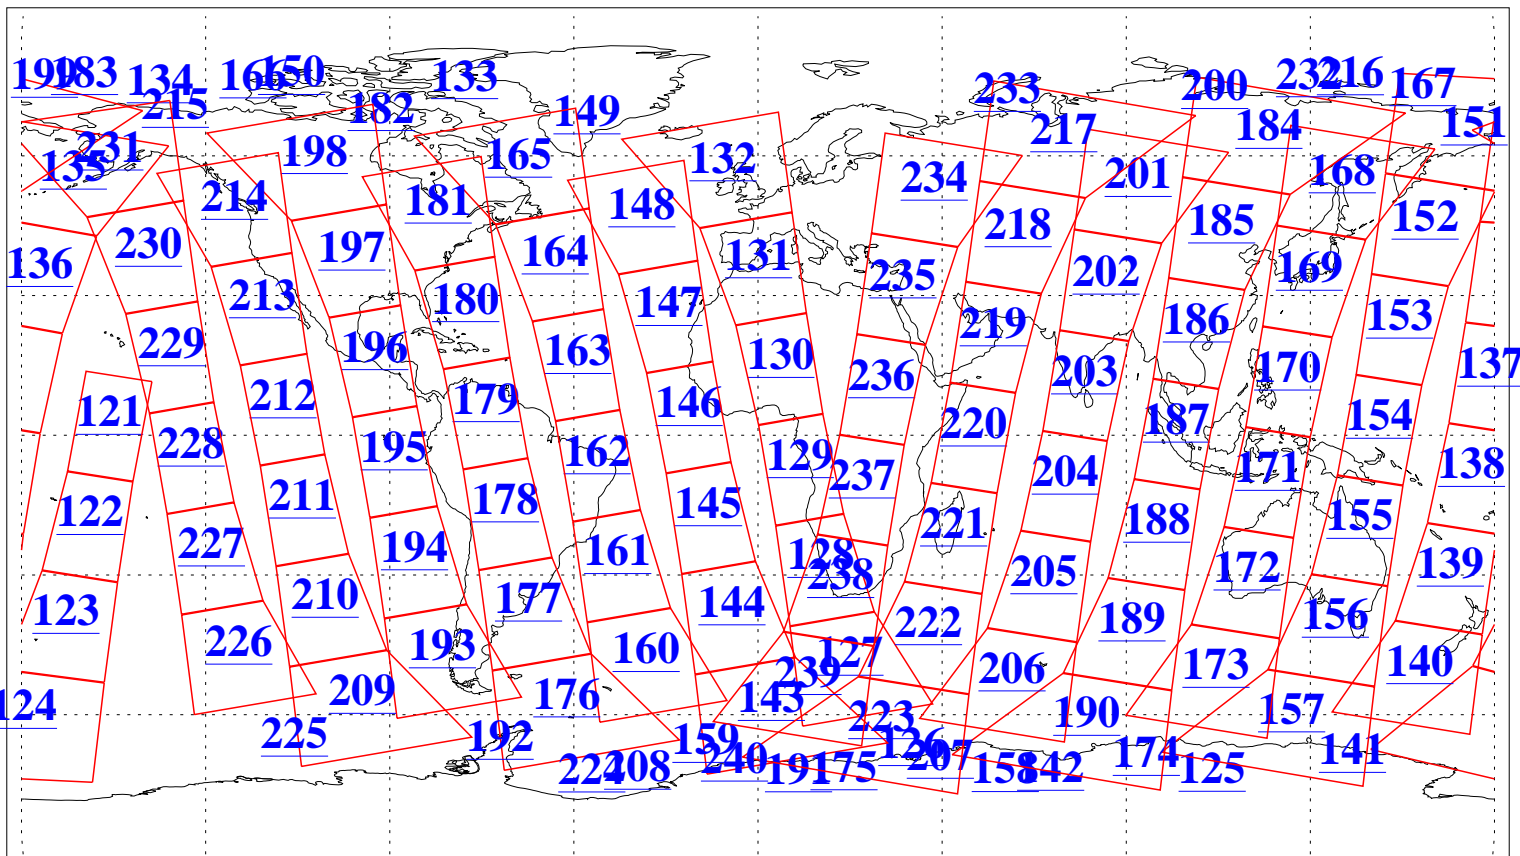

L1B Availability
AMSU Granules: 240
HSB Granules: 0
AIRS Granules: 240

5 Jul 2004
DoY 187
Aqua Day 793
Granules: 1 to 120

Granules: 121 to 240

Legend: AMSU Available, HSB Available, AIRS Available

L1B Availability
AMSU Granules: 240
HSB Granules: 0
AIRS Granules: 240

5 Jul 2004
DoY 187
Aqua Day 793

Ascending Granules

Descending Granules

Legend: AMSU Available, HSB Available, AIRS Available

L1B Availability
 AMSU Granules: 240
 HSB Granules: 0
 AIRS Granules: 240

5 Jul 2004
 DoY 187
 Aqua Day 793