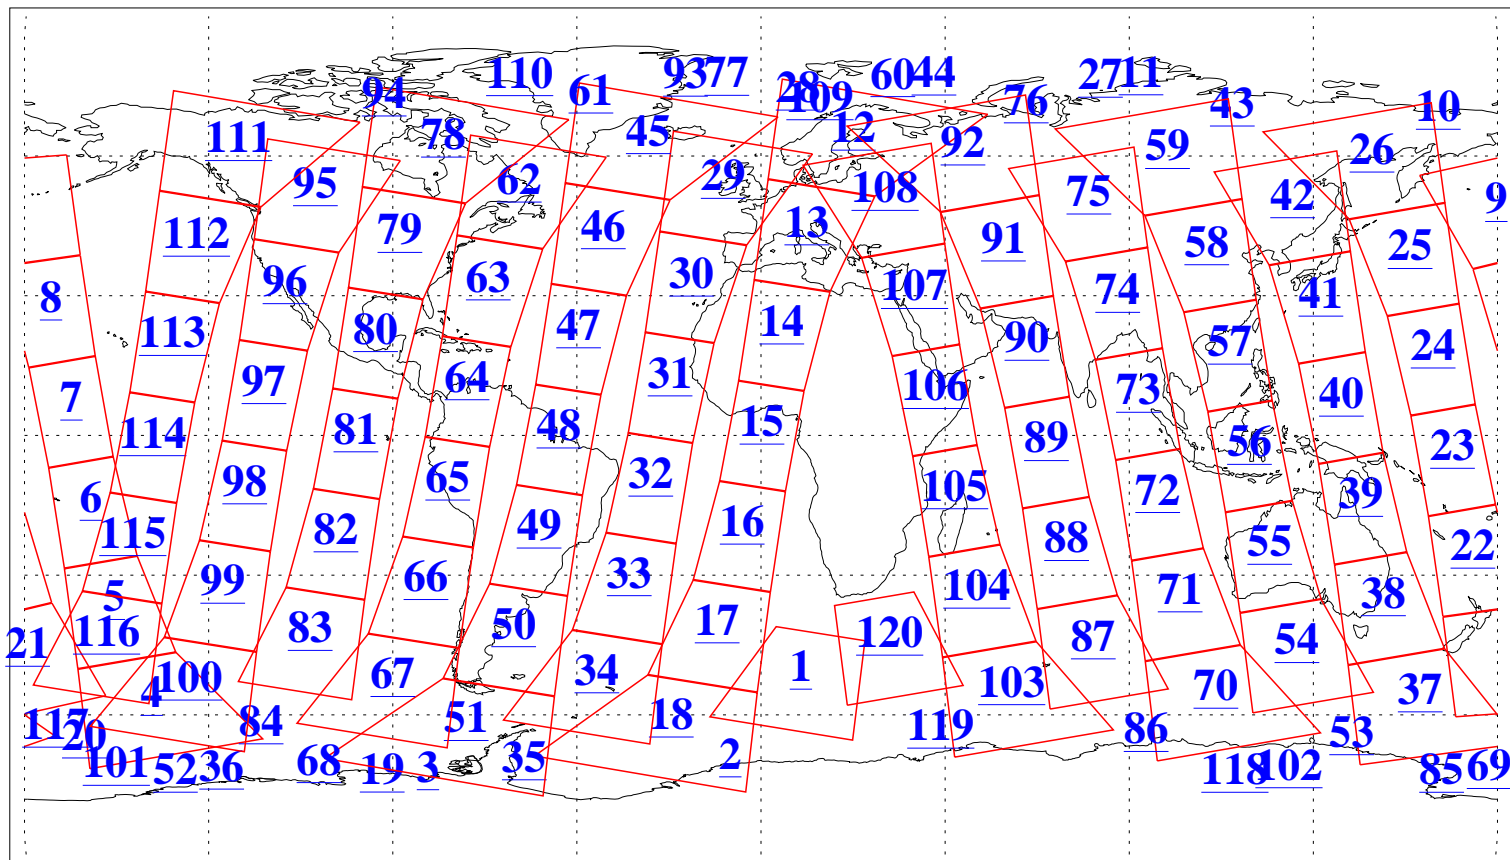

L1B Availability
AMSU Granules: 240
HSB Granules: 0
AIRS Granules: 240

4 Jul 2004
DoY 186
Aqua Day 792
Granules: 1 to 120

Granules: 121 to 240

Legend: AMSU Available, HSB Available, AIRS Available

L1B Availability
AMSU Granules: 240
HSB Granules: 0
AIRS Granules: 240

4 Jul 2004
DoY 186
Aqua Day 792

Ascending Granules

Descending Granules

Legend: AMSU Available, HSB Available, AIRS Available

L1B Availability
 AMSU Granules: 240
 HSB Granules: 0
 AIRS Granules: 240

4 Jul 2004
 DoY 186
 Aqua Day 792

Northern Hemisphere Granules

Southern Hemisphere Granules

Legend: AMSU Available, HSB Available, AIRS Available