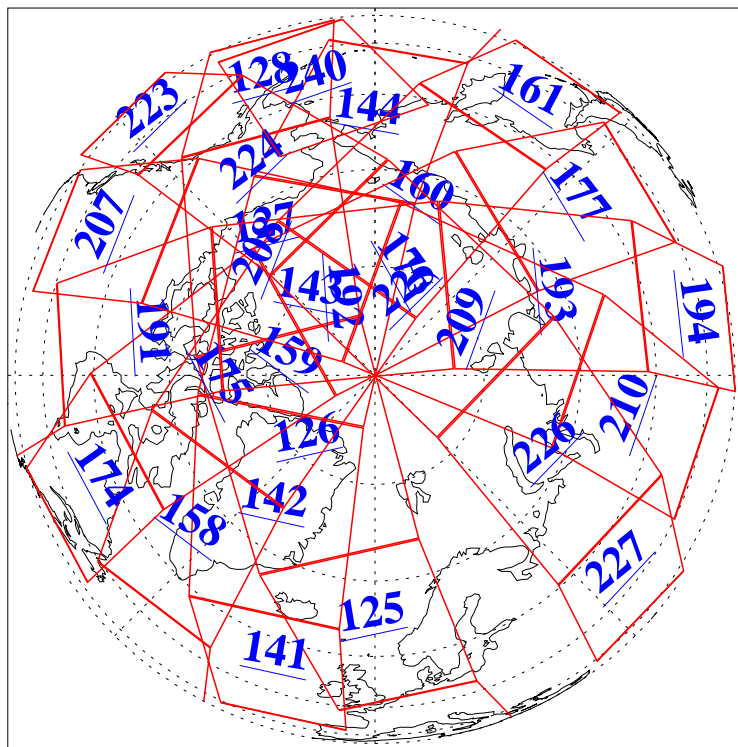

L1B Availability
AMSU Granules: 240
HSB Granules: 0
AIRS Granules: 240

4 Jul 2004
DoY 186
Aqua Day 792
Granules: 1 to 120

Granules: 121 to 240

Legend: AMSU Available, HSB Available, AIRS Available

L1B Availability
AMSU Granules: 240
HSB Granules: 0
AIRS Granules: 240

4 Jul 2004
DoY 186
Aqua Day 792

Ascending Granules

Descending Granules

Legend: AMSU Available, HSB Available, AIRS Available

L1B Availability
 AMSU Granules: 240
 HSB Granules: 0
 AIRS Granules: 240

4 Jul 2004
 DoY 186
 Aqua Day 792

Northern Hemisphere Granules

Southern Hemisphere Granules

Legend: AMSU Available, HSB Available, AIRS Available