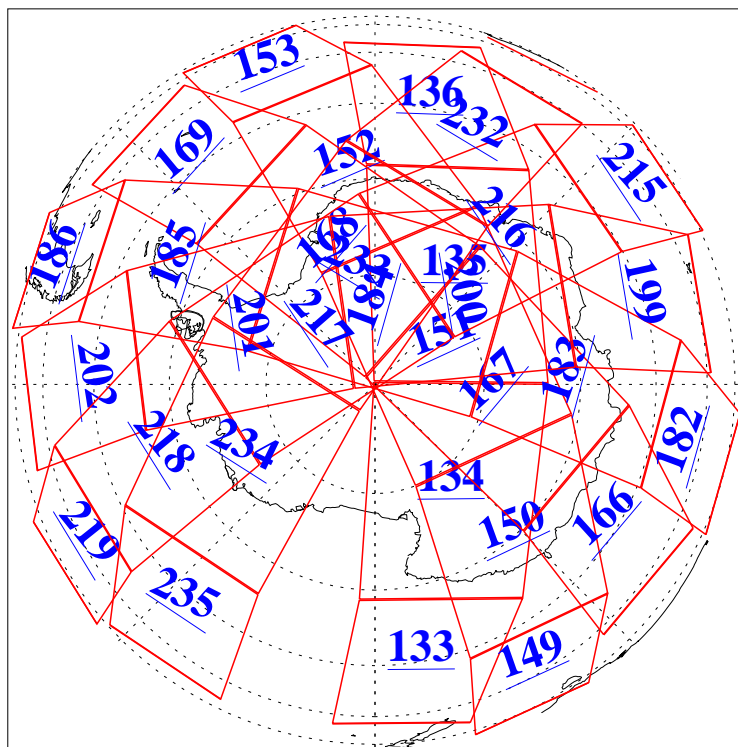

L1B Availability
AMSU Granules: 240
HSB Granules: 0
AIRS Granules: 240

4 Jul 2004
DoY 186
Aqua Day 792
Granules: 1 to 120

Granules: 121 to 240

Legend: AMSU Available, HSB Available, AIRS Available

L1B Availability
AMSU Granules: 240
HSB Granules: 0
AIRS Granules: 240

4 Jul 2004
DoY 186
Aqua Day 792

Ascending Granules

Descending Granules

Legend: AMSU Available, HSB Available, AIRS Available

L1B Availability
 AMSU Granules: 240
 HSB Granules: 0
 AIRS Granules: 240

4 Jul 2004
 DoY 186
 Aqua Day 792

Northern Hemisphere Granules

Southern Hemisphere Granules

Legend: AMSU Available, HSB Available, AIRS Available