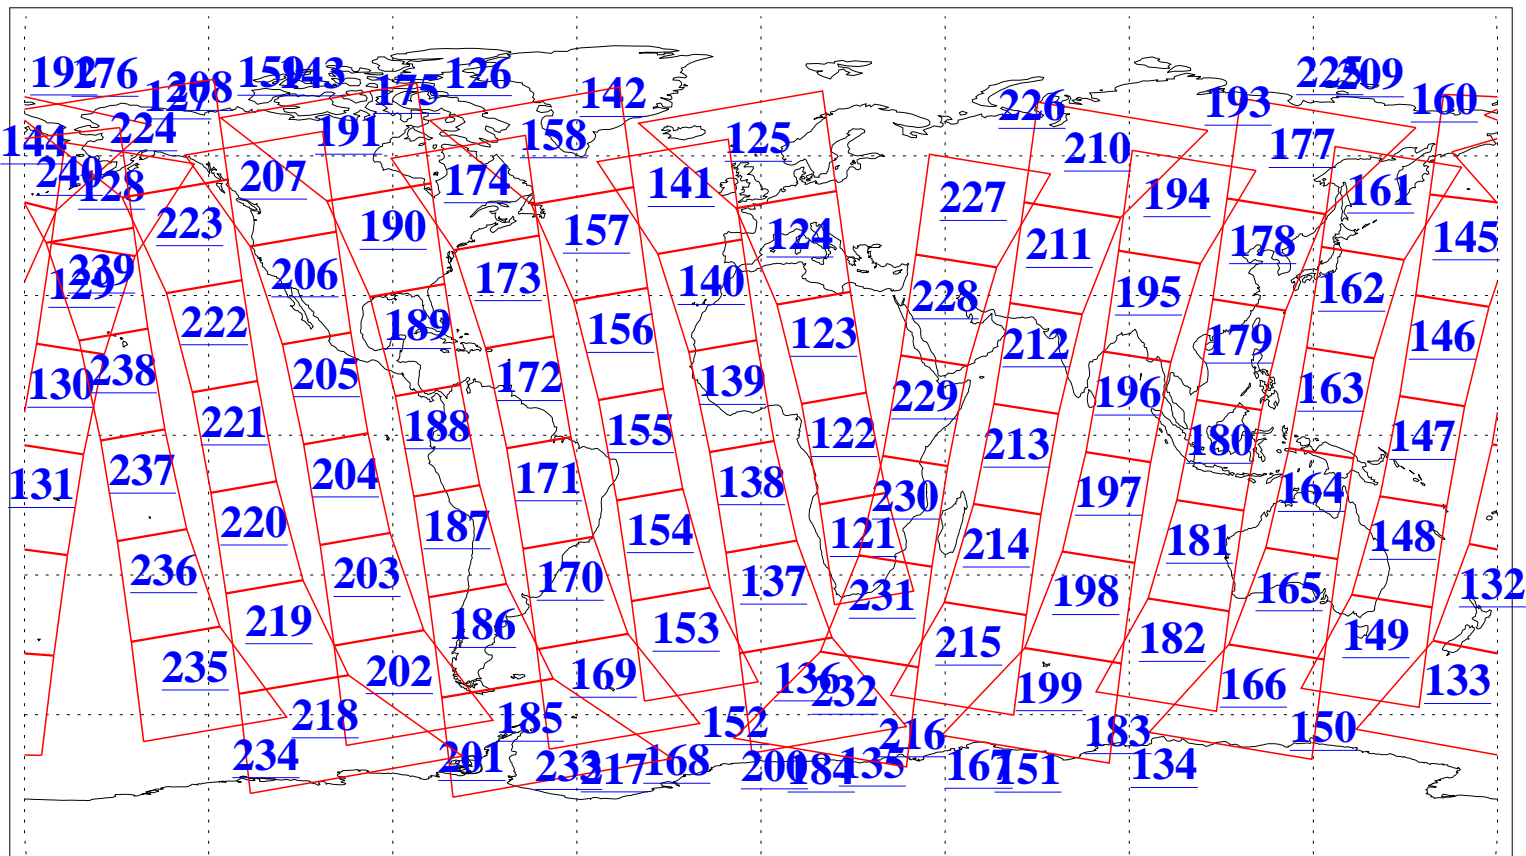

L1B Availability
AMSU Granules: 240
HSB Granules: 0
AIRS Granules: 240

4 Jul 2004
DoY 186
Aqua Day 792
Granules: 1 to 120

Granules: 121 to 240

Legend: AMSU Available, HSB Available, AIRS Available

L1B Availability
AMSU Granules: 240
HSB Granules: 0
AIRS Granules: 240

4 Jul 2004
DoY 186
Aqua Day 792

Ascending Granules

Descending Granules

Legend: AMSU Available, HSB Available, AIRS Available

L1B Availability
 AMSU Granules: 240
 HSB Granules: 0
 AIRS Granules: 240

4 Jul 2004
 DoY 186
 Aqua Day 792