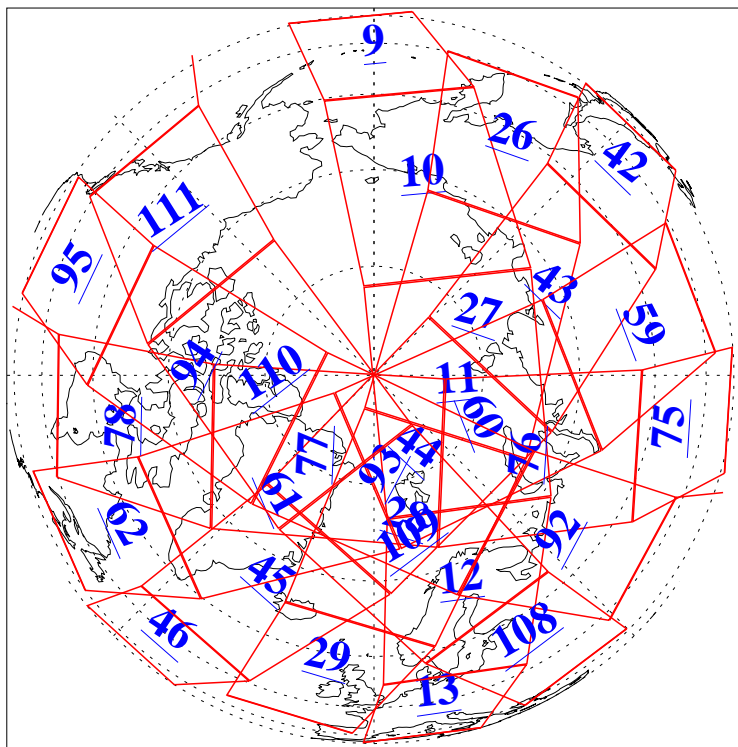

L1B Availability
AMSU Granules: 240
HSB Granules: 0
AIRS Granules: 240

4 Jul 2004
DoY 186
Aqua Day 792
Granules: 1 to 120

Granules: 121 to 240

Legend: AMSU Available, HSB Available, AIRS Available

L1B Availability
AMSU Granules: 240
HSB Granules: 0
AIRS Granules: 240

4 Jul 2004
DoY 186
Aqua Day 792

Ascending Granules

Descending Granules

Legend: AMSU Available, HSB Available, AIRS Available

L1B Availability
 AMSU Granules: 240
 HSB Granules: 0
 AIRS Granules: 240

4 Jul 2004
 DoY 186
 Aqua Day 792

Northern Hemisphere Granules

Southern Hemisphere Granules

Legend: AMSU Available, HSB Available, AIRS Available