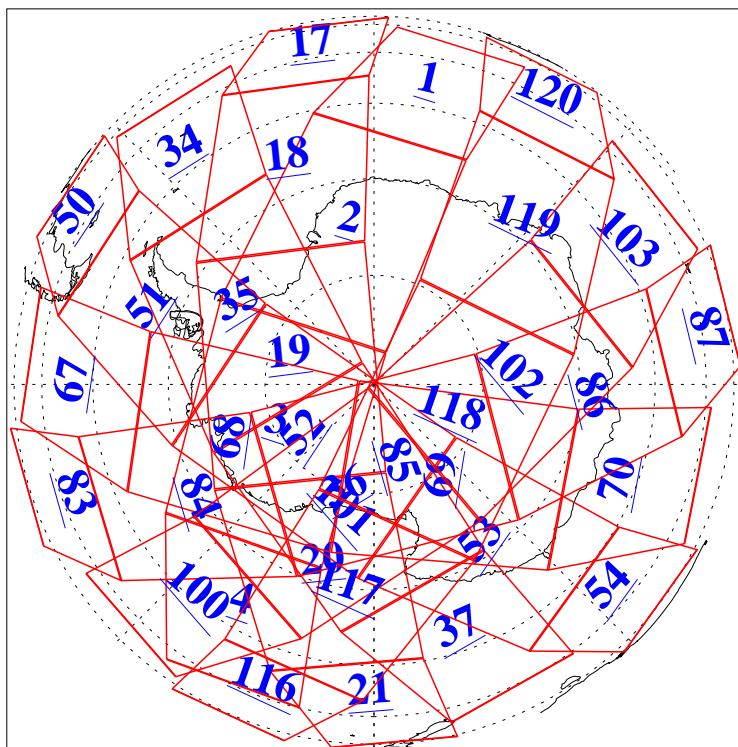

L1B Availability
AMSU Granules: 240
HSB Granules: 0
AIRS Granules: 240

4 Jul 2004
DoY 186
Aqua Day 792
Granules: 1 to 120

Granules: 121 to 240

Legend: AMSU Available, HSB Available, AIRS Available

L1B Availability
AMSU Granules: 240
HSB Granules: 0
AIRS Granules: 240

4 Jul 2004
DoY 186
Aqua Day 792

Ascending Granules

Descending Granules

Legend: AMSU Available, HSB Available, AIRS Available

L1B Availability
 AMSU Granules: 240
 HSB Granules: 0
 AIRS Granules: 240

4 Jul 2004
 DoY 186
 Aqua Day 792

Northern Hemisphere Granules

Southern Hemisphere Granules

Legend: AMSU Available, HSB Available, AIRS Available