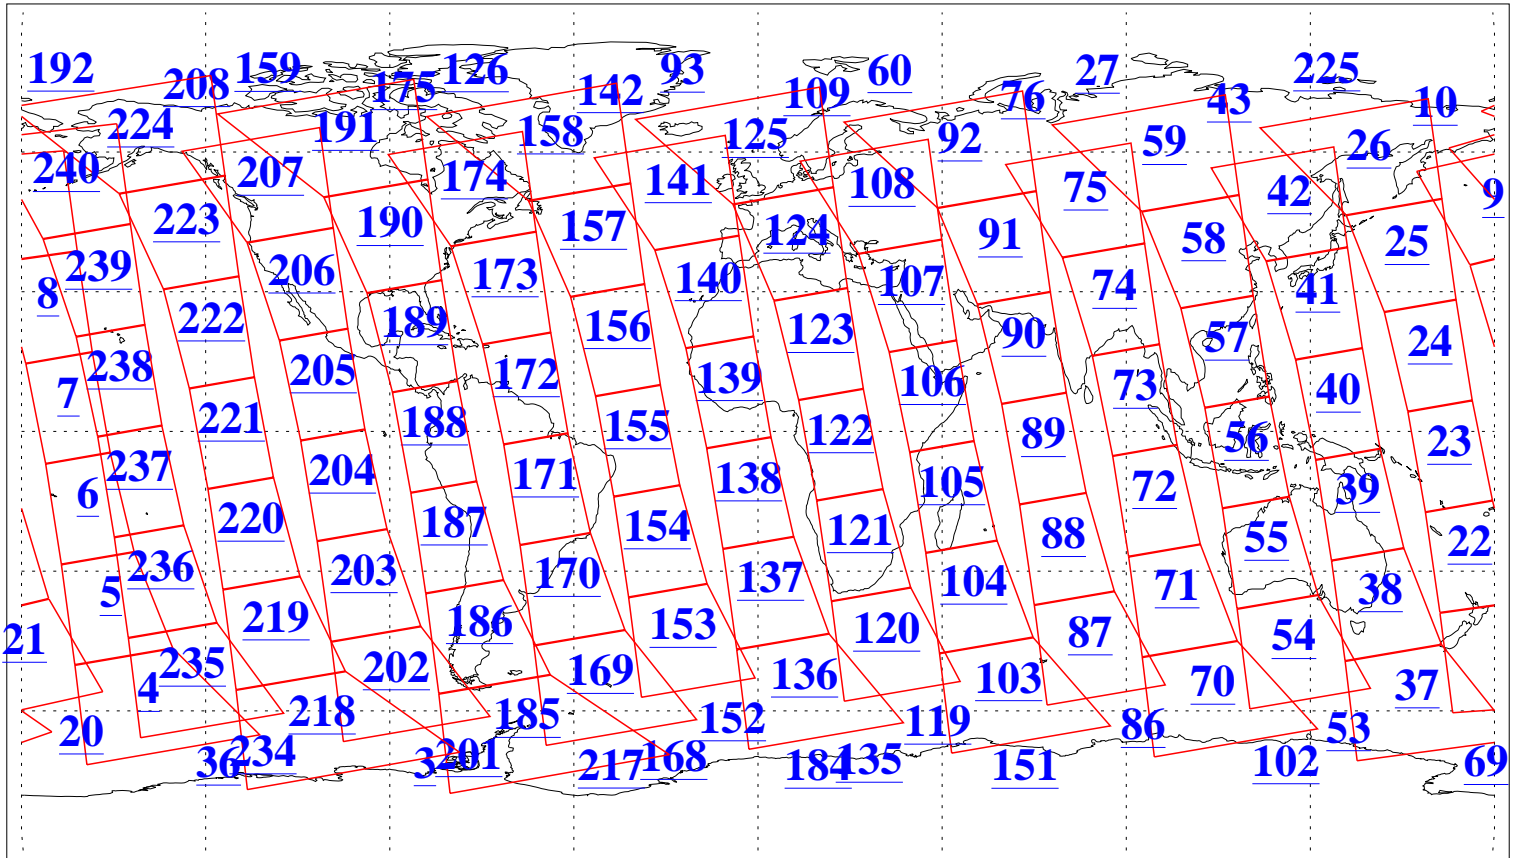

L1B Availability
AMSU Granules: 240
HSB Granules: 0
AIRS Granules: 240

4 Jul 2004
DoY 186
Aqua Day 792
Granules: 1 to 120

Granules: 121 to 240

Legend: AMSU Available, HSB Available, AIRS Available

L1B Availability
AMSU Granules: 240
HSB Granules: 0
AIRS Granules: 240

4 Jul 2004
DoY 186
Aqua Day 792

Ascending Granules

Descending Granules

Legend: AMSU Available, HSB Available, AIRS Available

L1B Availability
 AMSU Granules: 240
 HSB Granules: 0
 AIRS Granules: 240

4 Jul 2004
 DoY 186
 Aqua Day 792

Northern Hemisphere Granules

Southern Hemisphere Granules

Legend: AMSU Available, HSB Available, AIRS Available