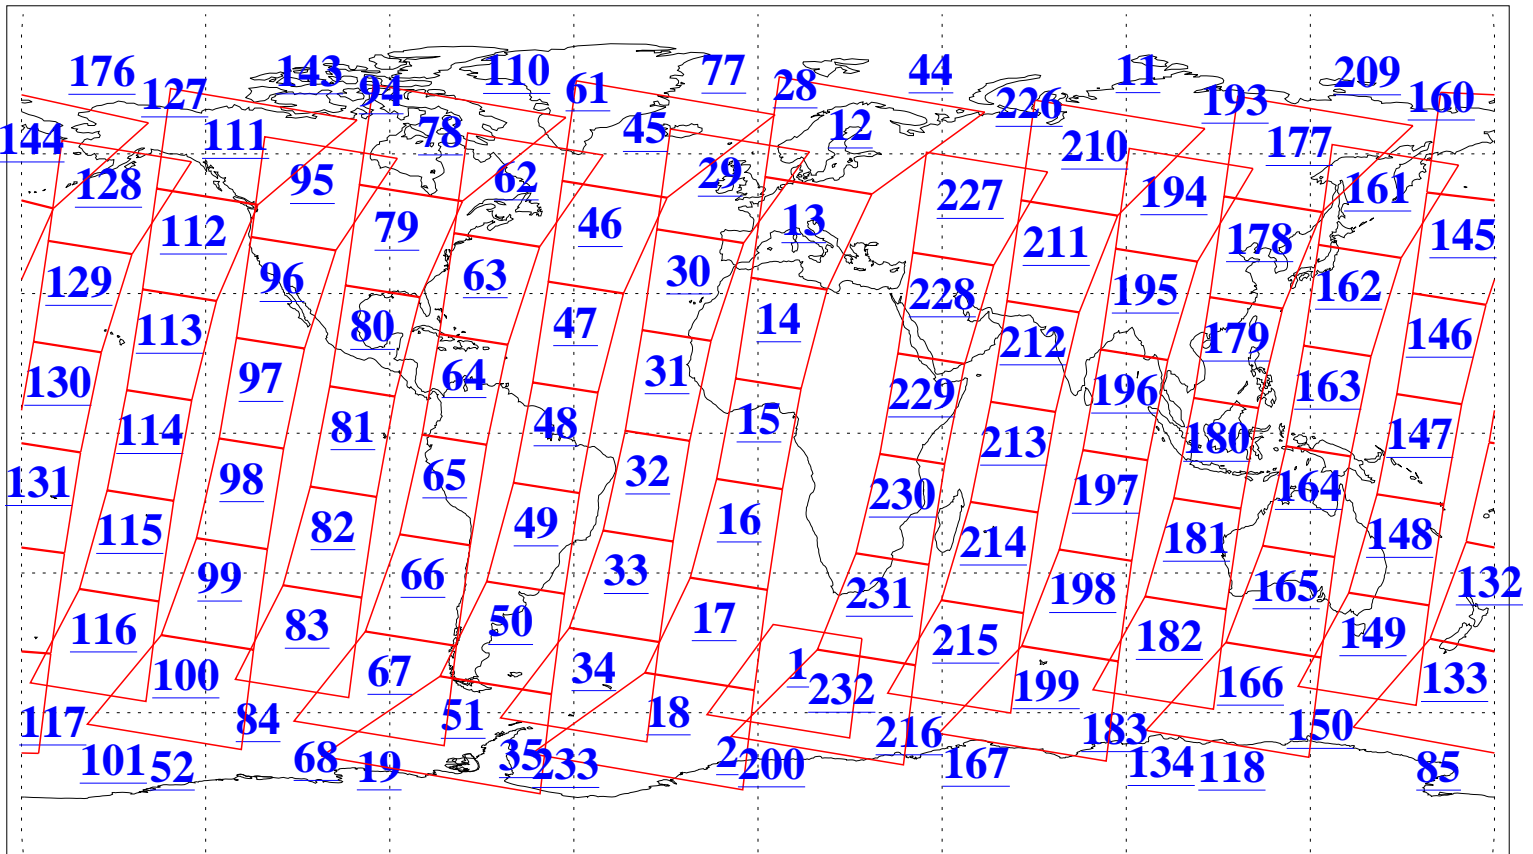

L1B Availability
AMSU Granules: 240
HSB Granules: 0
AIRS Granules: 240

4 Jul 2004
DoY 186
Aqua Day 792
Granules: 1 to 120

Granules: 121 to 240

Legend: AMSU Available, HSB Available, AIRS Available

L1B Availability
AMSU Granules: 240
HSB Granules: 0
AIRS Granules: 240

4 Jul 2004
DoY 186
Aqua Day 792

Ascending Granules

Descending Granules

Legend: AMSU Available, HSB Available, AIRS Available

L1B Availability
 AMSU Granules: 240
 HSB Granules: 0
 AIRS Granules: 240

4 Jul 2004
 DoY 186
 Aqua Day 792

Northern Hemisphere Granules

Southern Hemisphere Granules

Legend: AMSU Available, HSB Available, AIRS Available