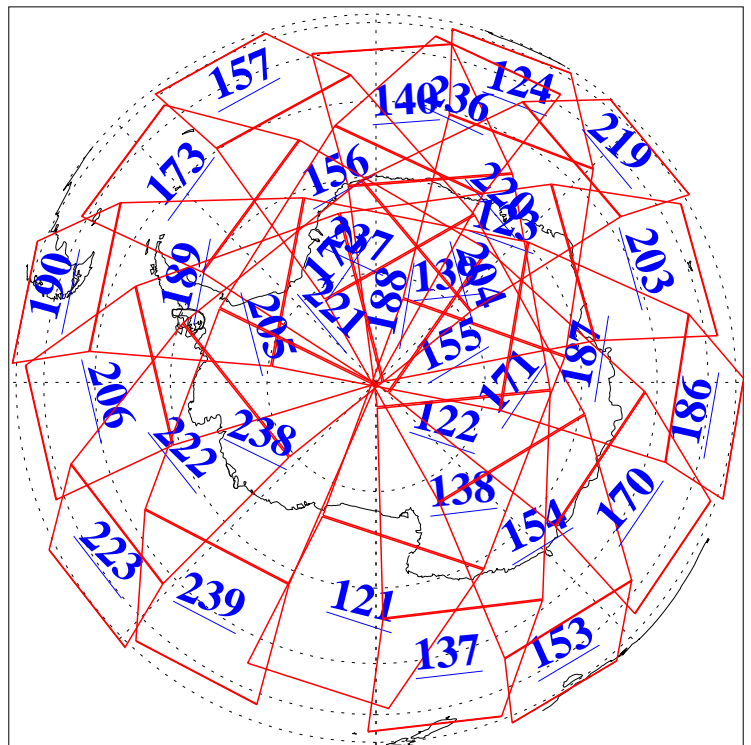

L1B Availability
AMSU Granules: 240
HSB Granules: 0
AIRS Granules: 240

30 Jun 2004
DoY 182
Aqua Day 788
Granules: 1 to 120

Granules: 121 to 240

Legend: AMSU Available, HSB Available, AIRS Available

L1B Availability
AMSU Granules: 240
HSB Granules: 0
AIRS Granules: 240

30 Jun 2004
DoY 182
Aqua Day 788

Ascending Granules

Descending Granules

Legend: AMSU Available, HSB Available, AIRS Available

L1B Availability
 AMSU Granules: 240
 HSB Granules: 0
 AIRS Granules: 240

30 Jun 2004
 DoY 182
 Aqua Day 788

Northern Hemisphere Granules

Southern Hemisphere Granules

Legend: AMSU Available, HSB Available, AIRS Available