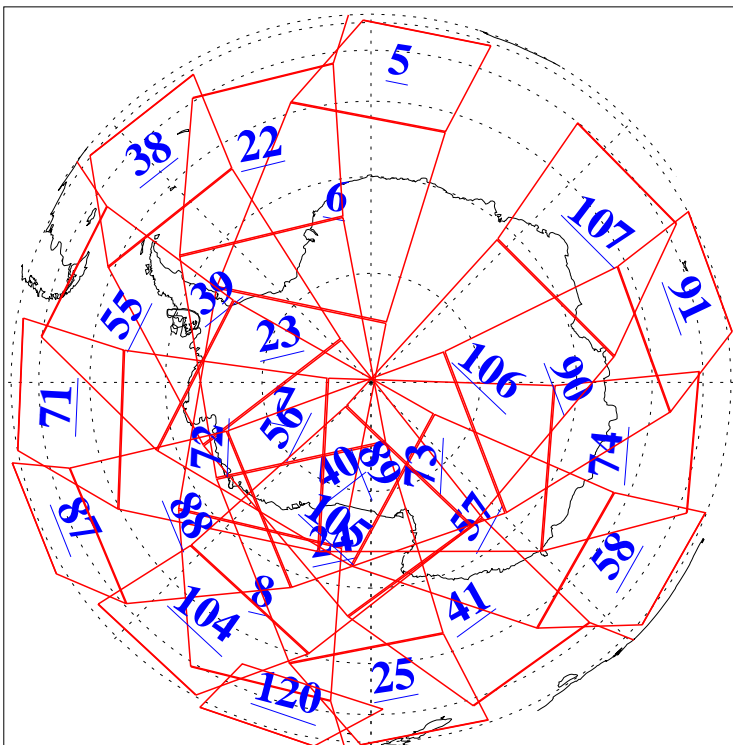

L1B Availability
AMSU Granules: 240
HSB Granules: 0
AIRS Granules: 240

30 Jun 2004
DoY 182
Aqua Day 788
Granules: 1 to 120

Granules: 121 to 240

Legend: AMSU Available, HSB Available, AIRS Available

L1B Availability
AMSU Granules: 240
HSB Granules: 0
AIRS Granules: 240

30 Jun 2004
DoY 182
Aqua Day 788

Ascending Granules

Descending Granules

Legend: AMSU Available, HSB Available, AIRS Available

L1B Availability
 AMSU Granules: 240
 HSB Granules: 0
 AIRS Granules: 240

30 Jun 2004
 DoY 182
 Aqua Day 788

Northern Hemisphere Granules

Southern Hemisphere Granules

Legend: AMSU Available, HSB Available, AIRS Available