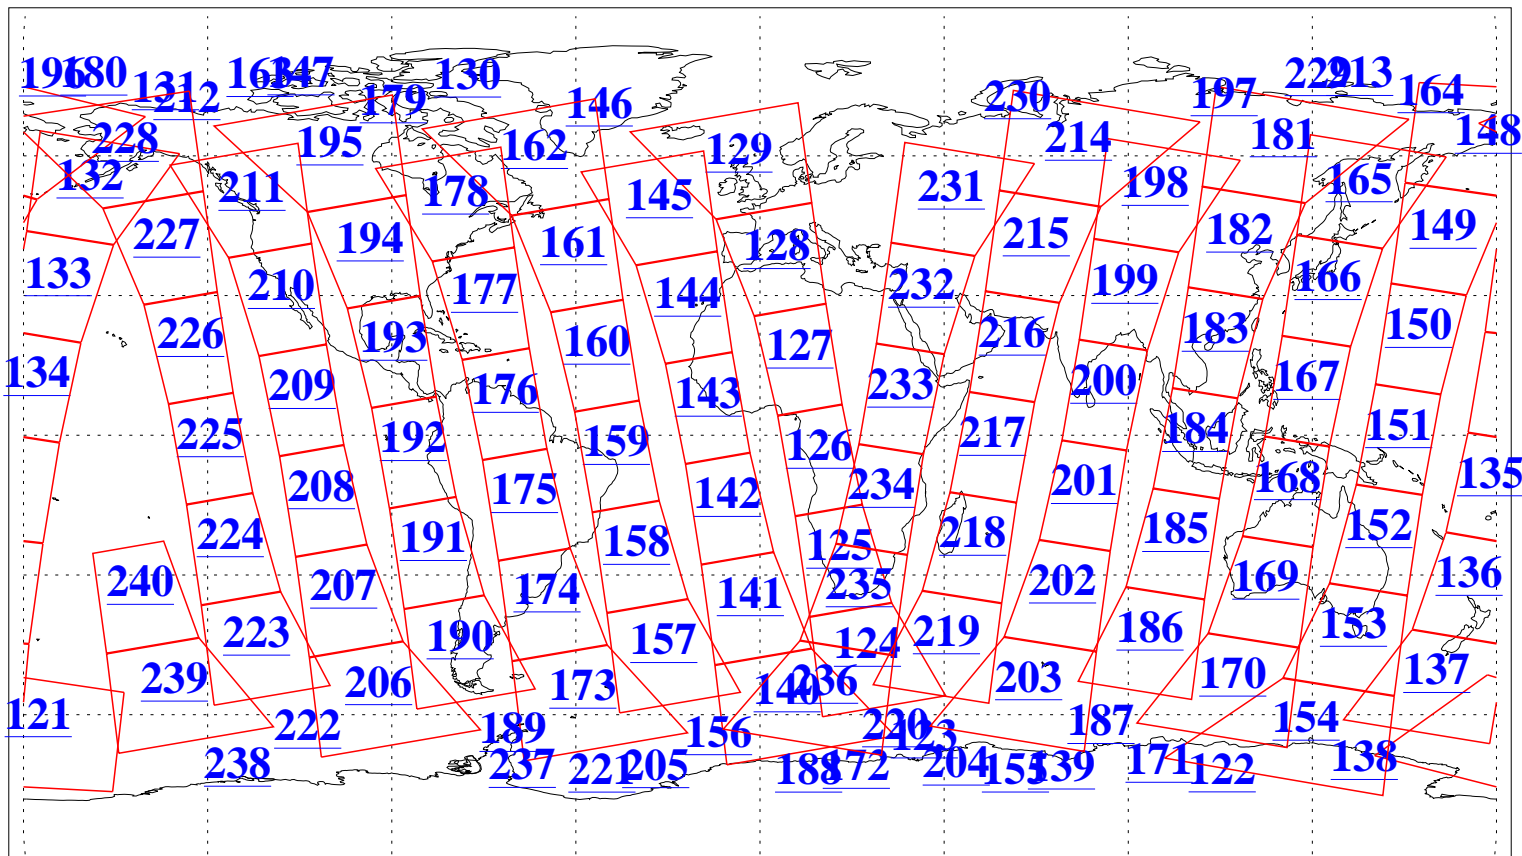

L1B Availability
AMSU Granules: 240
HSB Granules: 0
AIRS Granules: 240

30 Jun 2004
DoY 182
Aqua Day 788
Granules: 1 to 120

Granules: 121 to 240

Legend: AMSU Available, HSB Available, AIRS Available

L1B Availability
AMSU Granules: 240
HSB Granules: 0
AIRS Granules: 240

30 Jun 2004
DoY 182
Aqua Day 788

Ascending Granules

Descending Granules

Legend: AMSU Available, HSB Available, AIRS Available

L1B Availability
 AMSU Granules: 240
 HSB Granules: 0
 AIRS Granules: 240

30 Jun 2004
 DoY 182
 Aqua Day 788

Northern Hemisphere Granules

Southern Hemisphere Granules

Legend: AMSU Available, HSB Available, AIRS Available