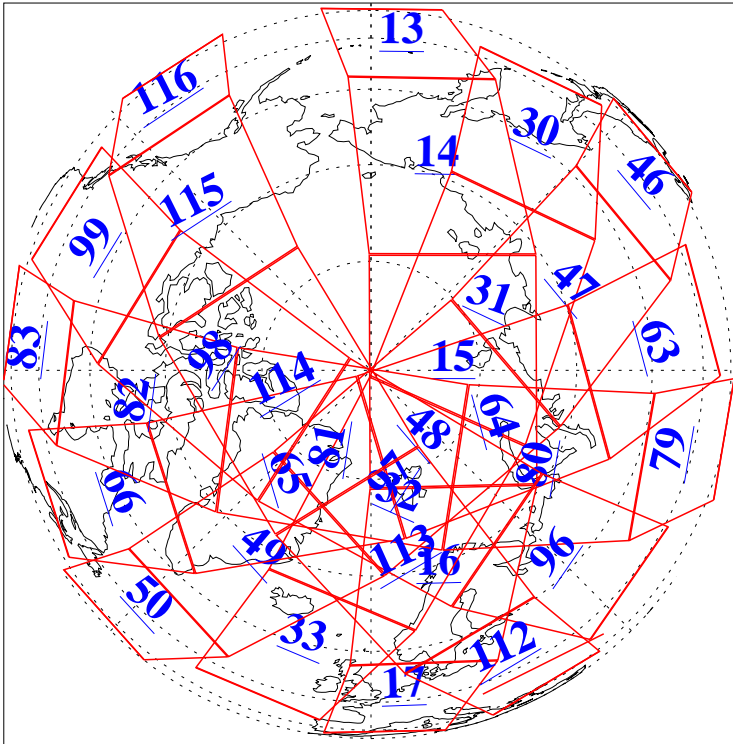

L1B Availability
AMSU Granules: 240
HSB Granules: 0
AIRS Granules: 240

30 Jun 2004
DoY 182
Aqua Day 788
Granules: 1 to 120

Granules: 121 to 240

Legend: AMSU Available, HSB Available, AIRS Available

L1B Availability
AMSU Granules: 240
HSB Granules: 0
AIRS Granules: 240

30 Jun 2004
DoY 182
Aqua Day 788

Ascending Granules

Descending Granules

Legend: AMSU Available, HSB Available, AIRS Available

L1B Availability
 AMSU Granules: 240
 HSB Granules: 0
 AIRS Granules: 240

30 Jun 2004
 DoY 182
 Aqua Day 788

Northern Hemisphere Granules

Southern Hemisphere Granules

Legend: AMSU Available, HSB Available, AIRS Available