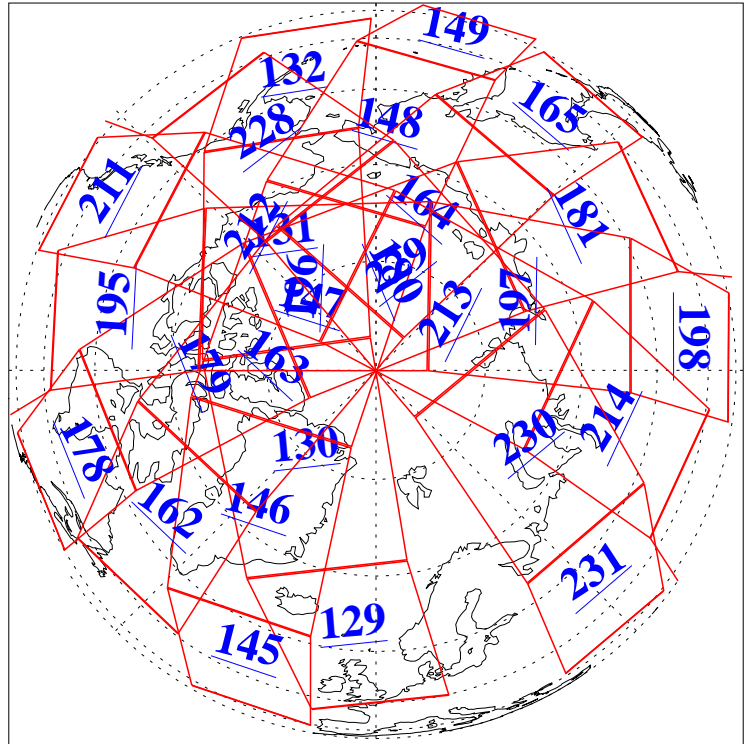

L1B Availability
AMSU Granules: 240
HSB Granules: 0
AIRS Granules: 240

30 Jun 2004
DoY 182
Aqua Day 788
Granules: 1 to 120

Granules: 121 to 240

Legend: AMSU Available, HSB Available, AIRS Available

L1B Availability
AMSU Granules: 240
HSB Granules: 0
AIRS Granules: 240

30 Jun 2004
DoY 182
Aqua Day 788

Ascending Granules

Descending Granules

Legend: AMSU Available, HSB Available, AIRS Available

L1B Availability
 AMSU Granules: 240
 HSB Granules: 0
 AIRS Granules: 240

30 Jun 2004
 DoY 182
 Aqua Day 788

Northern Hemisphere Granules

Southern Hemisphere Granules

Legend: AMSU Available, HSB Available, AIRS Available