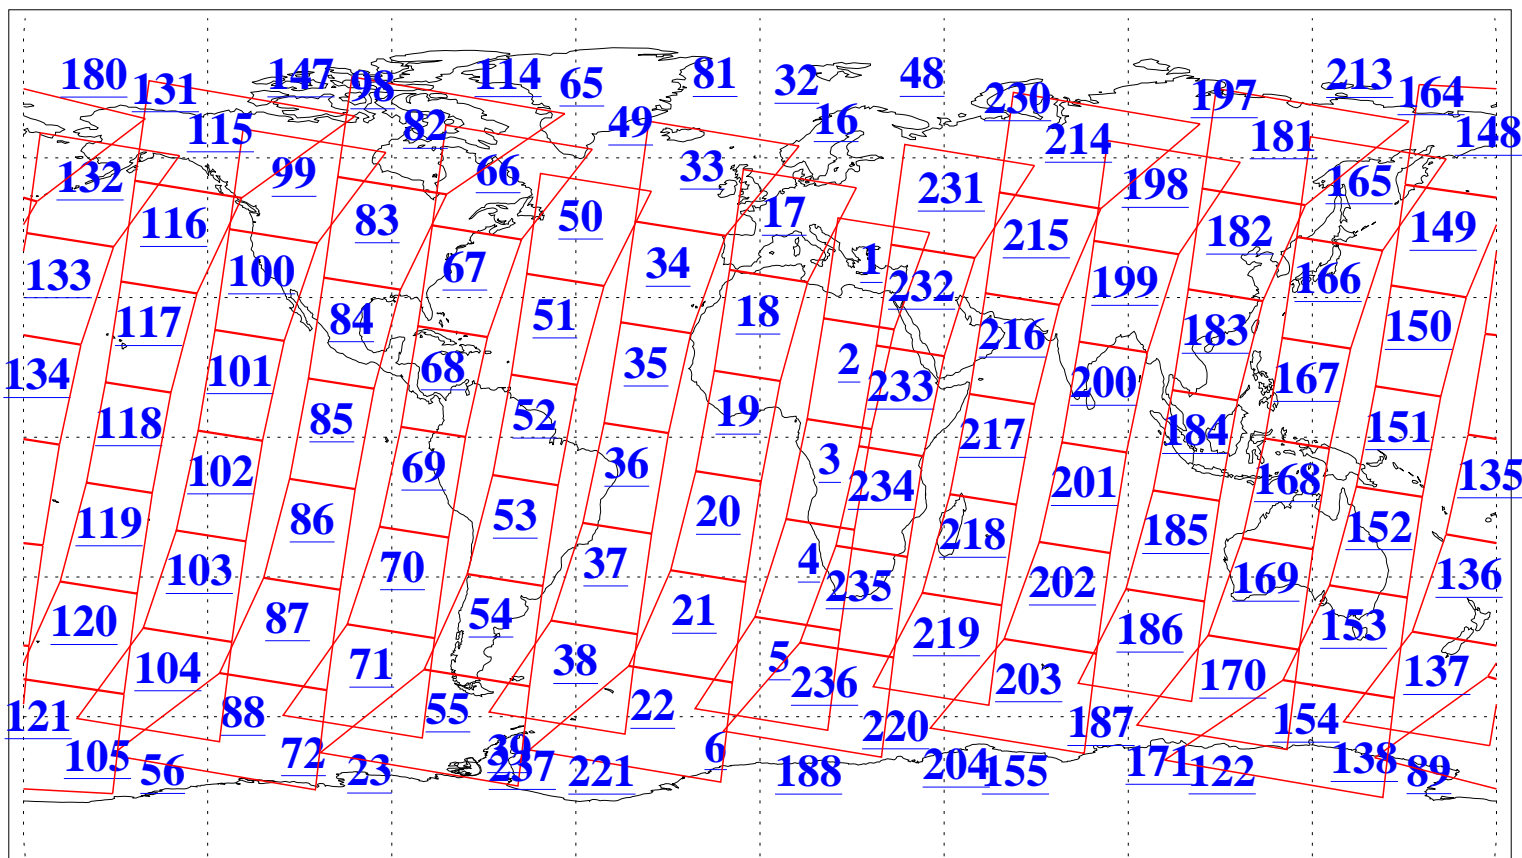

L1B Availability
AMSU Granules: 240
HSB Granules: 0
AIRS Granules: 240

30 Jun 2004
DoY 182
Aqua Day 788
Granules: 1 to 120

Granules: 121 to 240

Legend: AMSU Available, HSB Available, AIRS Available

L1B Availability
AMSU Granules: 240
HSB Granules: 0
AIRS Granules: 240

30 Jun 2004
DoY 182
Aqua Day 788

Ascending Granules

Descending Granules

Legend: AMSU Available, HSB Available, AIRS Available

L1B Availability
 AMSU Granules: 240
 HSB Granules: 0
 AIRS Granules: 240

30 Jun 2004
 DoY 182
 Aqua Day 788

Northern Hemisphere Granules

Southern Hemisphere Granules

Legend: AMSU Available, HSB Available, AIRS Available