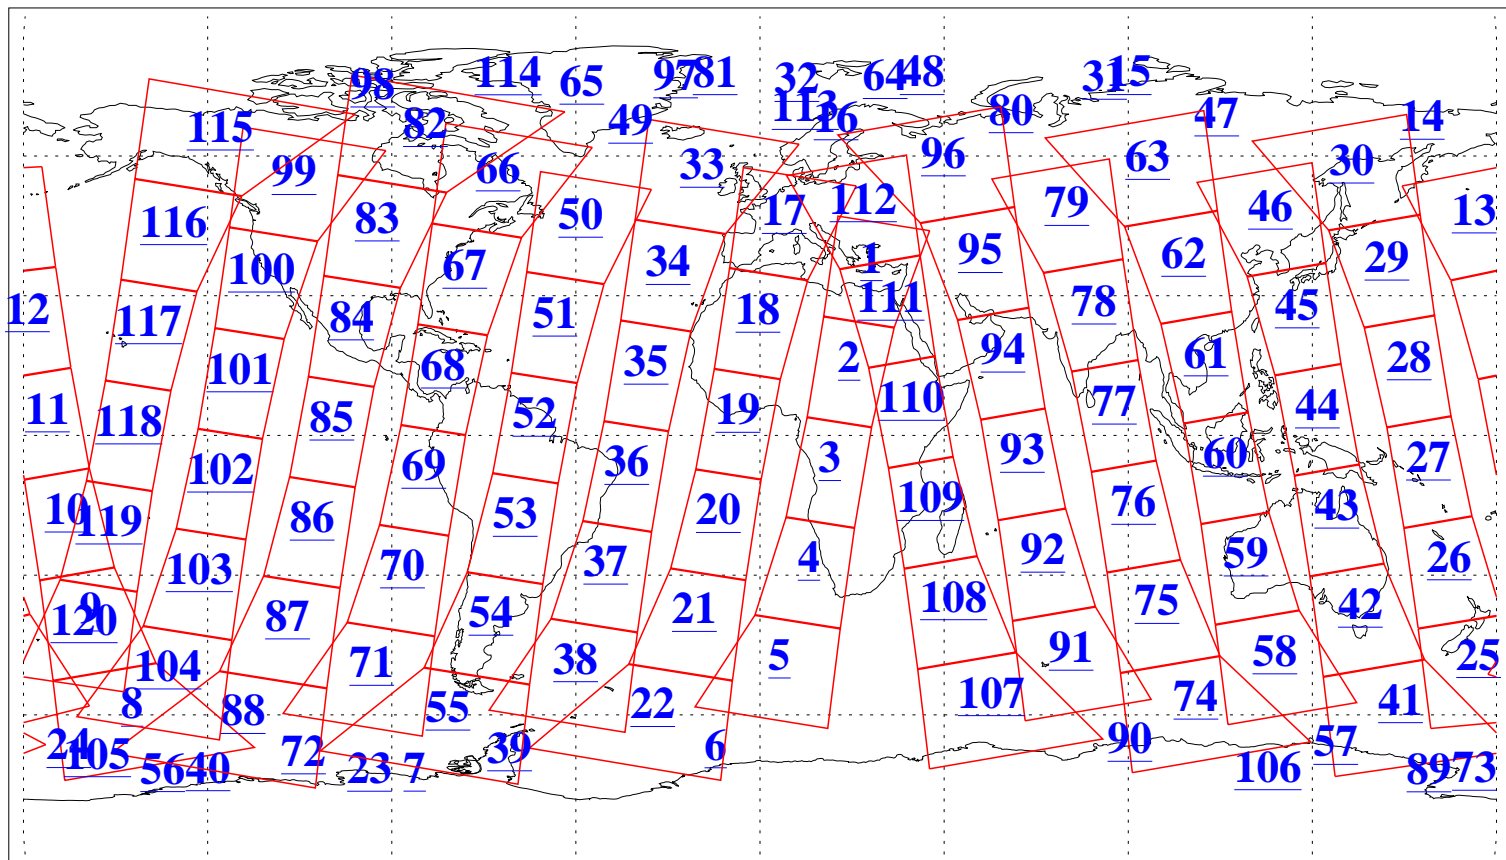

L1B Availability
AMSU Granules: 240
HSB Granules: 0
AIRS Granules: 240

30 Jun 2004
DoY 182
Aqua Day 788
Granules: 1 to 120

Granules: 121 to 240

Legend: AMSU Available, HSB Available, AIRS Available

L1B Availability
AMSU Granules: 240
HSB Granules: 0
AIRS Granules: 240

30 Jun 2004
DoY 182
Aqua Day 788

Ascending Granules

Descending Granules

Legend: AMSU Available, HSB Available, AIRS Available

L1B Availability
 AMSU Granules: 240
 HSB Granules: 0
 AIRS Granules: 240

30 Jun 2004
 DoY 182
 Aqua Day 788

Northern Hemisphere Granules

Southern Hemisphere Granules

Legend: AMSU Available, HSB Available, AIRS Available