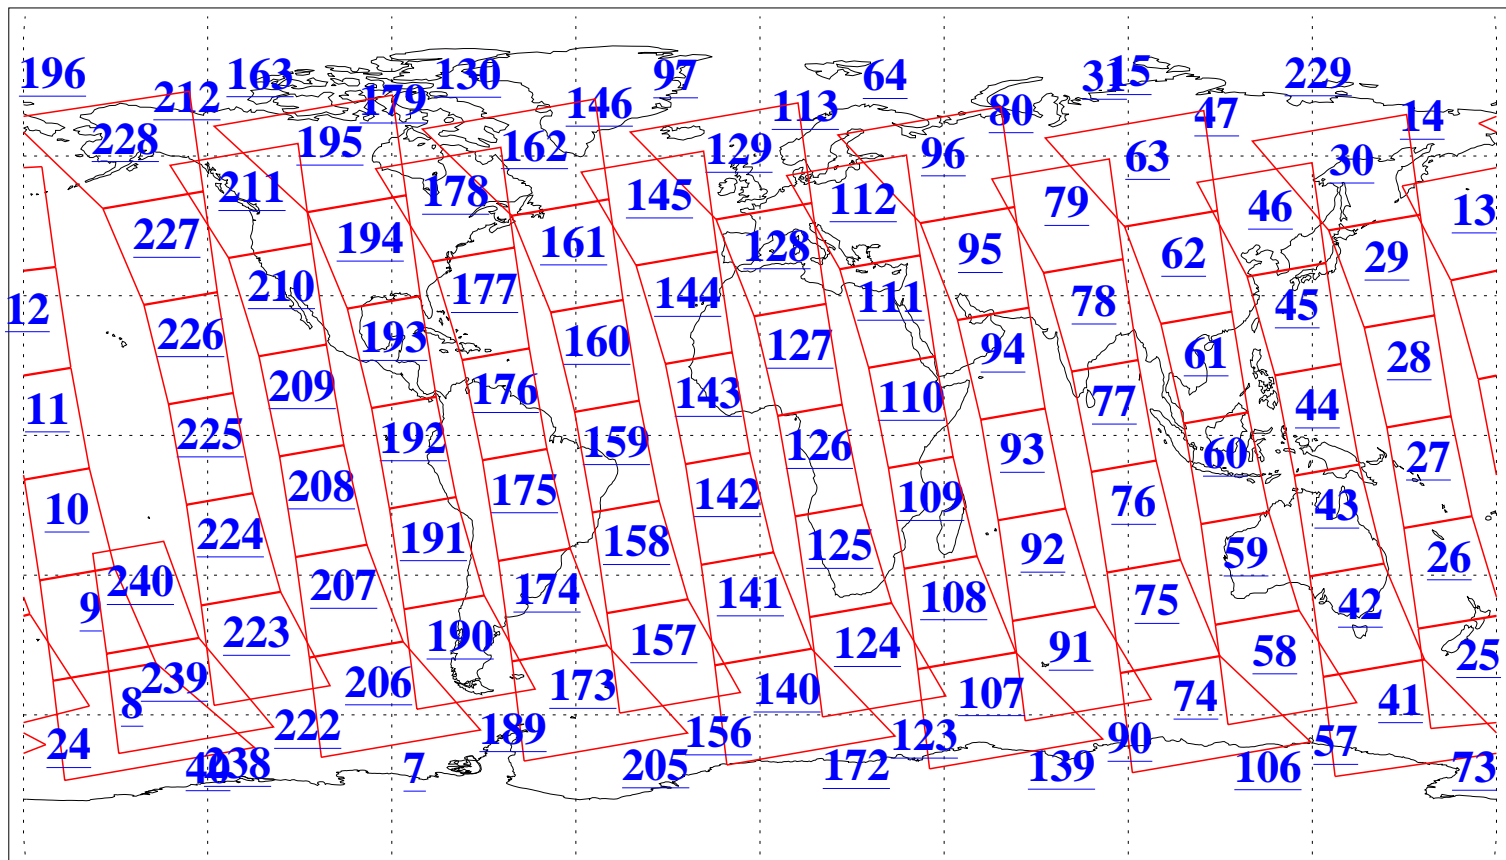

L1B Availability
AMSU Granules: 240
HSB Granules: 0
AIRS Granules: 240

30 Jun 2004
DoY 182
Aqua Day 788
Granules: 1 to 120

Granules: 121 to 240

Legend: AMSU Available, HSB Available, AIRS Available

L1B Availability
AMSU Granules: 240
HSB Granules: 0
AIRS Granules: 240

30 Jun 2004
DoY 182
Aqua Day 788

Ascending Granules

Descending Granules

Legend: AMSU Available, HSB Available, AIRS Available

L1B Availability
 AMSU Granules: 240
 HSB Granules: 0
 AIRS Granules: 240

30 Jun 2004
 DoY 182
 Aqua Day 788

Northern Hemisphere Granules

Southern Hemisphere Granules

Legend: AMSU Available, HSB Available, AIRS Available