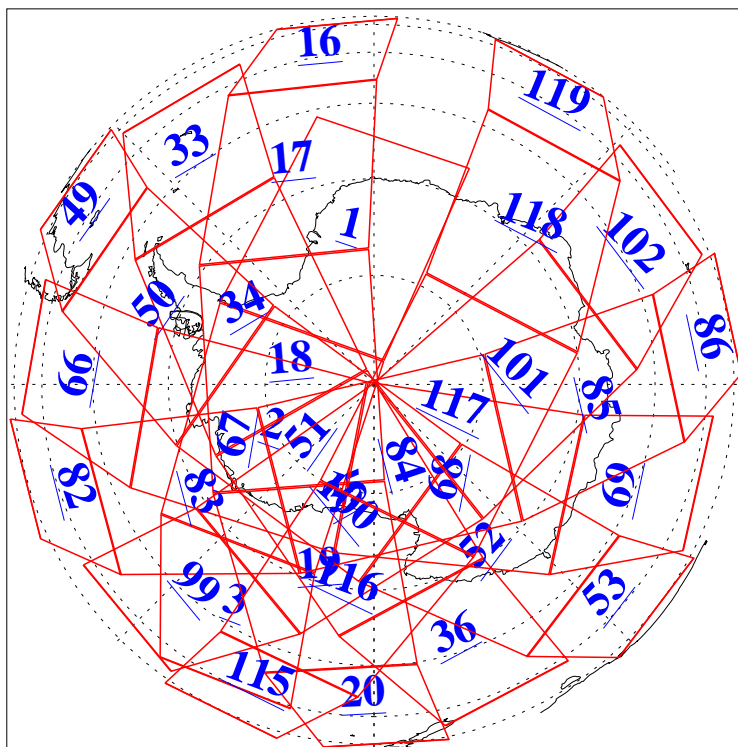

L1B Availability
AMSU Granules: 240
HSB Granules: 0
AIRS Granules: 240

27 Jun 2004
DoY 179
Aqua Day 785
Granules: 1 to 120

Granules: 121 to 240

Legend: AMSU Available, HSB Available, AIRS Available

L1B Availability
AMSU Granules: 240
HSB Granules: 0
AIRS Granules: 240

27 Jun 2004
DoY 179
Aqua Day 785

Ascending Granules

Descending Granules

Legend: AMSU Available, HSB Available, AIRS Available

L1B Availability
 AMSU Granules: 240
 HSB Granules: 0
 AIRS Granules: 240

27 Jun 2004
 DoY 179
 Aqua Day 785

Northern Hemisphere Granules

Southern Hemisphere Granules

Legend: AMSU Available, HSB Available, AIRS Available