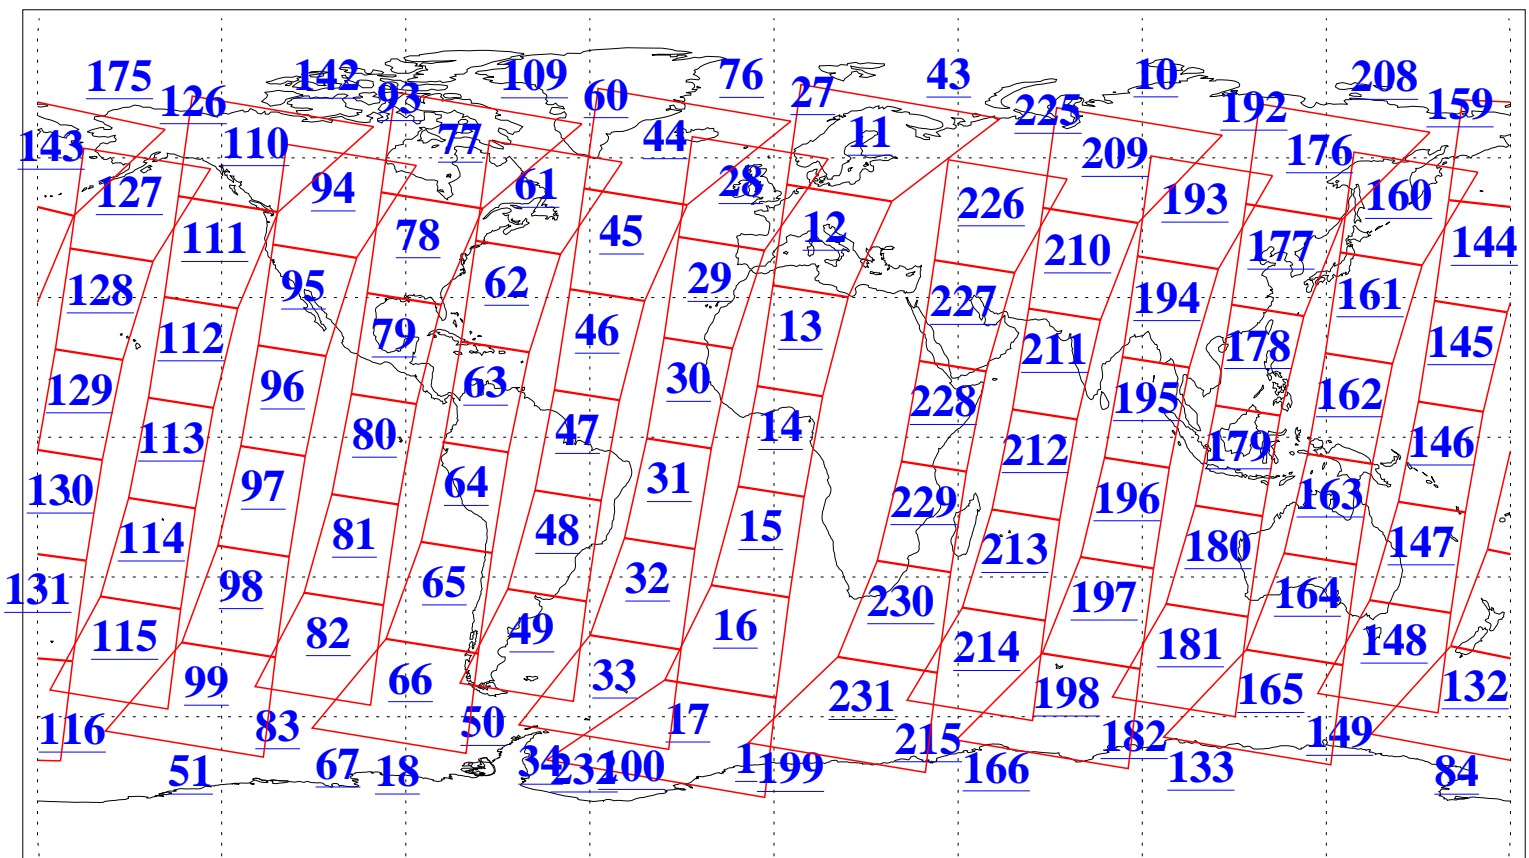

L1B Availability
AMSU Granules: 240
HSB Granules: 0
AIRS Granules: 240

27 Jun 2004
DoY 179
Aqua Day 785
Granules: 1 to 120

Granules: 121 to 240

Legend: AMSU Available, HSB Available, AIRS Available

L1B Availability
AMSU Granules: 240
HSB Granules: 0
AIRS Granules: 240

27 Jun 2004
DoY 179
Aqua Day 785

Ascending Granules

Descending Granules

Legend: AMSU Available, HSB Available, AIRS Available

L1B Availability
 AMSU Granules: 240
 HSB Granules: 0
 AIRS Granules: 240

27 Jun 2004
 DoY 179
 Aqua Day 785

Northern Hemisphere Granules

Southern Hemisphere Granules

Legend: AMSU Available, HSB Available, AIRS Available