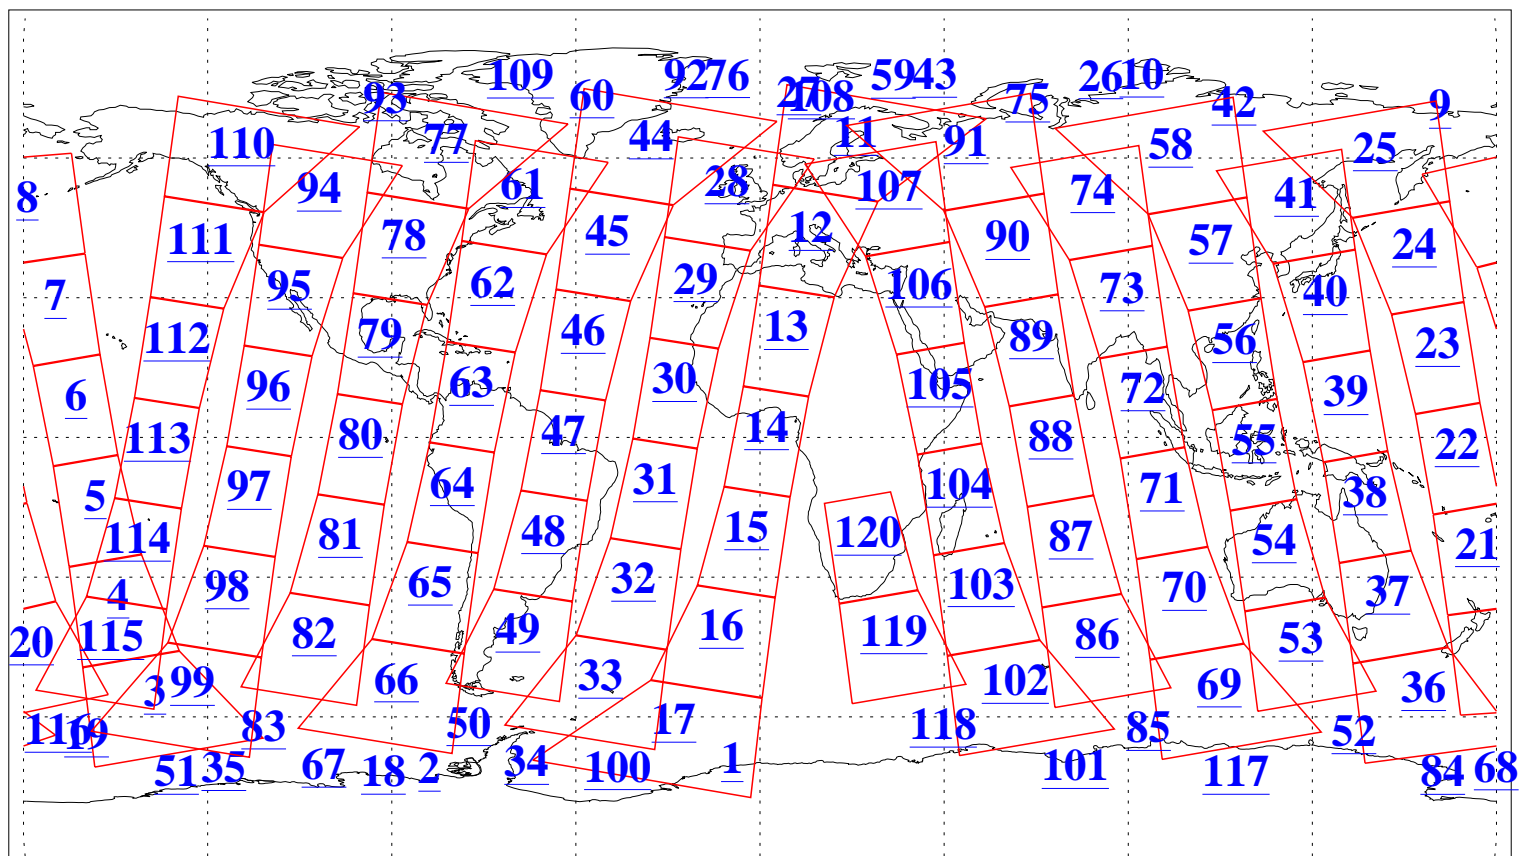

L1B Availability
AMSU Granules: 240
HSB Granules: 0
AIRS Granules: 240

27 Jun 2004
DoY 179
Aqua Day 785
Granules: 1 to 120

Granules: 121 to 240

Legend: AMSU Available, HSB Available, AIRS Available

L1B Availability
AMSU Granules: 240
HSB Granules: 0
AIRS Granules: 240

27 Jun 2004
DoY 179
Aqua Day 785

Ascending Granules

Descending Granules

Legend: AMSU Available, HSB Available, AIRS Available

L1B Availability
 AMSU Granules: 240
 HSB Granules: 0
 AIRS Granules: 240

27 Jun 2004
 DoY 179
 Aqua Day 785

Northern Hemisphere Granules

Southern Hemisphere Granules

Legend: AMSU Available, HSB Available, AIRS Available