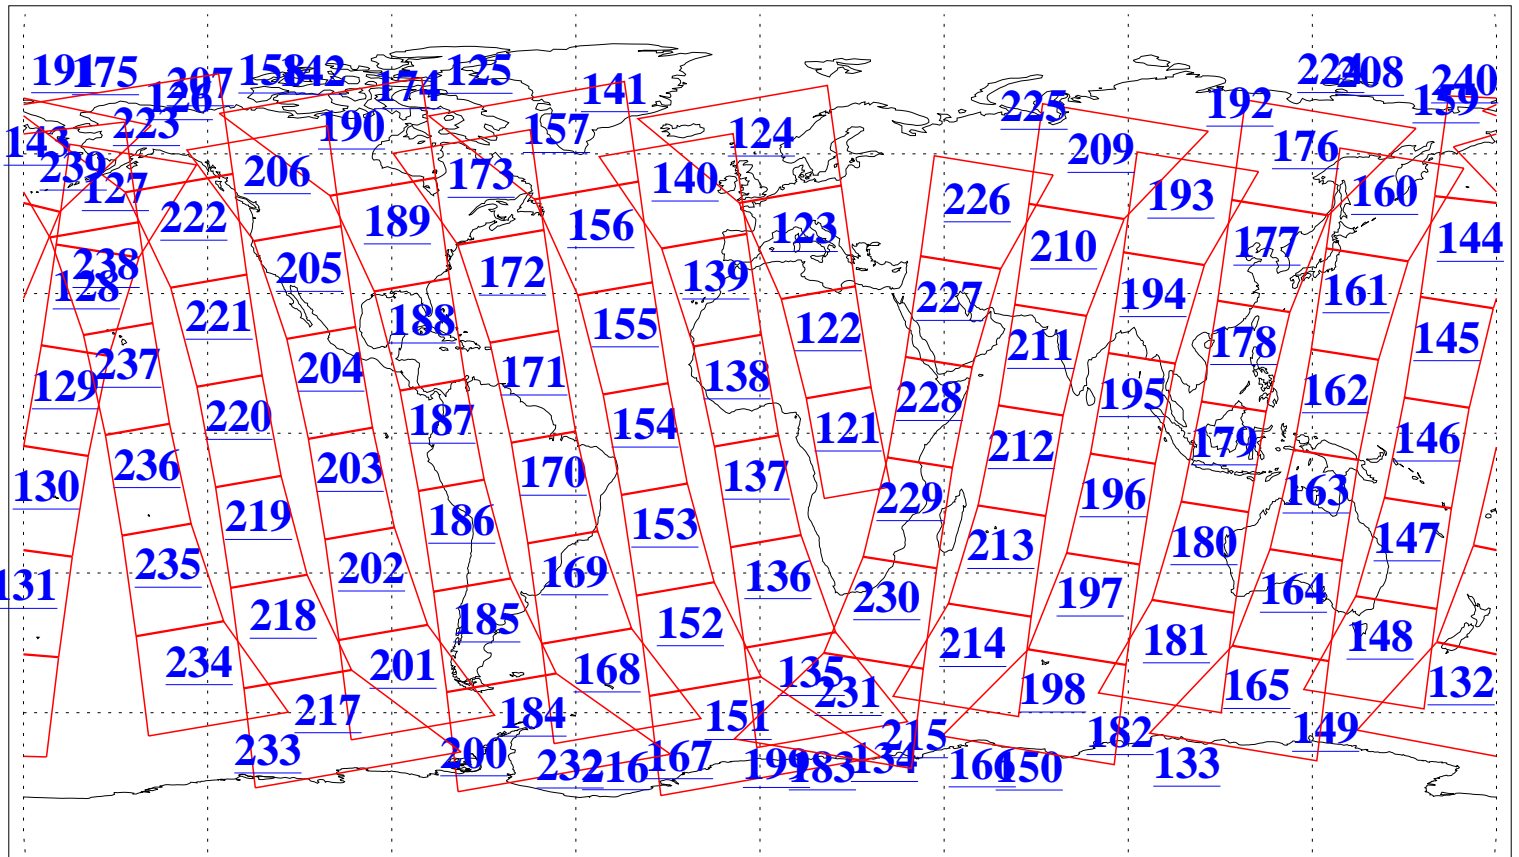

L1B Availability
AMSU Granules: 240
HSB Granules: 0
AIRS Granules: 240

27 Jun 2004
DoY 179
Aqua Day 785
Granules: 1 to 120

Granules: 121 to 240

Legend: AMSU Available, HSB Available, AIRS Available

L1B Availability
AMSU Granules: 240
HSB Granules: 0
AIRS Granules: 240

27 Jun 2004
DoY 179
Aqua Day 785

Ascending Granules

Descending Granules

Legend: AMSU Available, HSB Available, AIRS Available

L1B Availability
 AMSU Granules: 240
 HSB Granules: 0
 AIRS Granules: 240

27 Jun 2004
 DoY 179
 Aqua Day 785