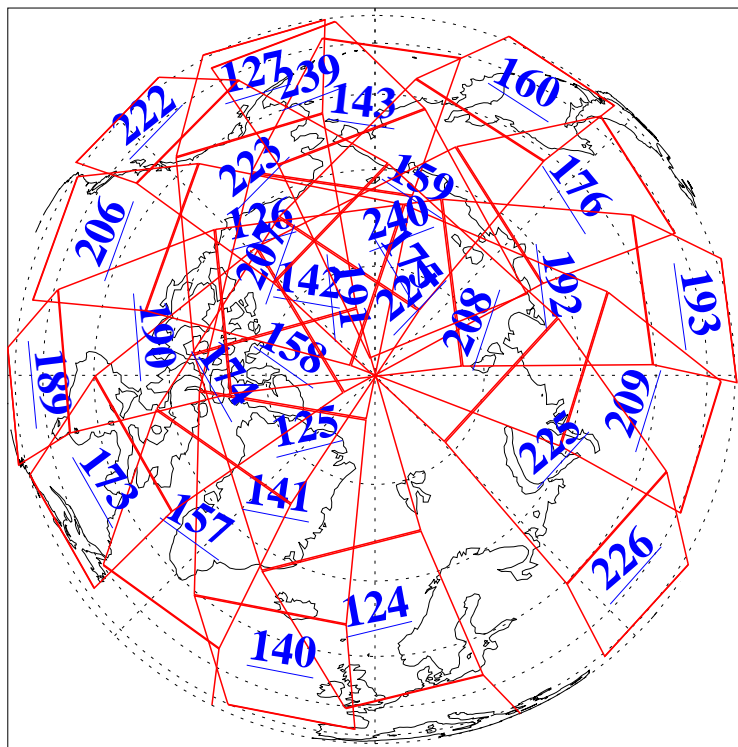

L1B Availability
AMSU Granules: 240
HSB Granules: 0
AIRS Granules: 240

27 Jun 2004
DoY 179
Aqua Day 785
Granules: 1 to 120

Granules: 121 to 240

Legend: AMSU Available, HSB Available, AIRS Available

L1B Availability
AMSU Granules: 240
HSB Granules: 0
AIRS Granules: 240

27 Jun 2004
DoY 179
Aqua Day 785

Ascending Granules

Descending Granules

Legend: AMSU Available, HSB Available, AIRS Available

L1B Availability
 AMSU Granules: 240
 HSB Granules: 0
 AIRS Granules: 240

27 Jun 2004
 DoY 179
 Aqua Day 785

Northern Hemisphere Granules

Southern Hemisphere Granules

Legend: AMSU Available, HSB Available, AIRS Available