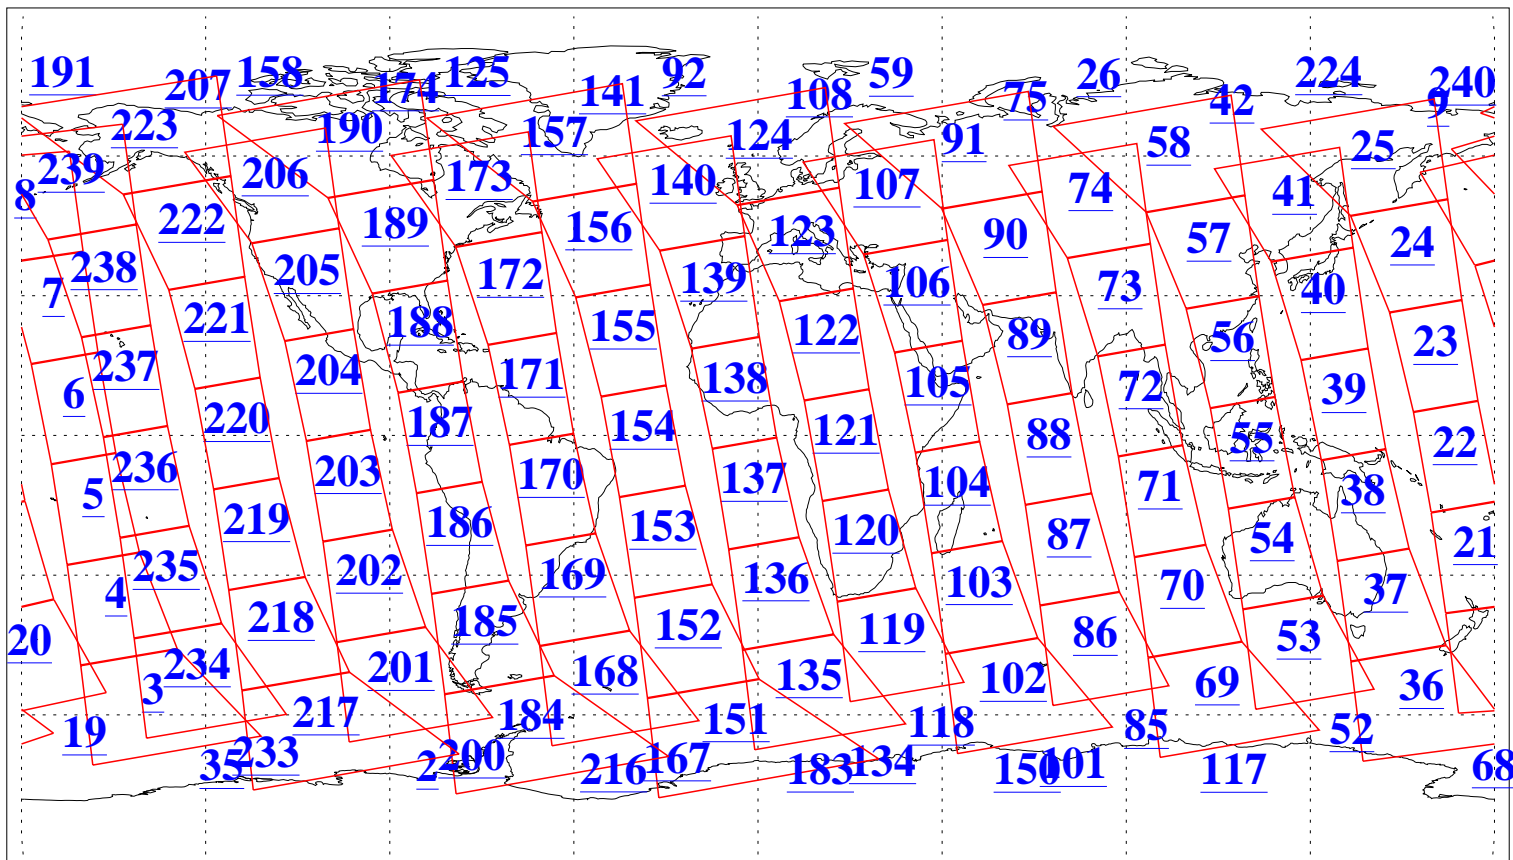

L1B Availability
AMSU Granules: 240
HSB Granules: 0
AIRS Granules: 240

27 Jun 2004
DoY 179
Aqua Day 785
Granules: 1 to 120

Granules: 121 to 240

Legend: AMSU Available, HSB Available, AIRS Available

L1B Availability
AMSU Granules: 240
HSB Granules: 0
AIRS Granules: 240

27 Jun 2004
DoY 179
Aqua Day 785

Ascending Granules

Descending Granules

Legend: AMSU Available, HSB Available, AIRS Available

L1B Availability
 AMSU Granules: 240
 HSB Granules: 0
 AIRS Granules: 240

27 Jun 2004
 DoY 179
 Aqua Day 785

Northern Hemisphere Granules

Southern Hemisphere Granules

Legend: AMSU Available, HSB Available, AIRS Available