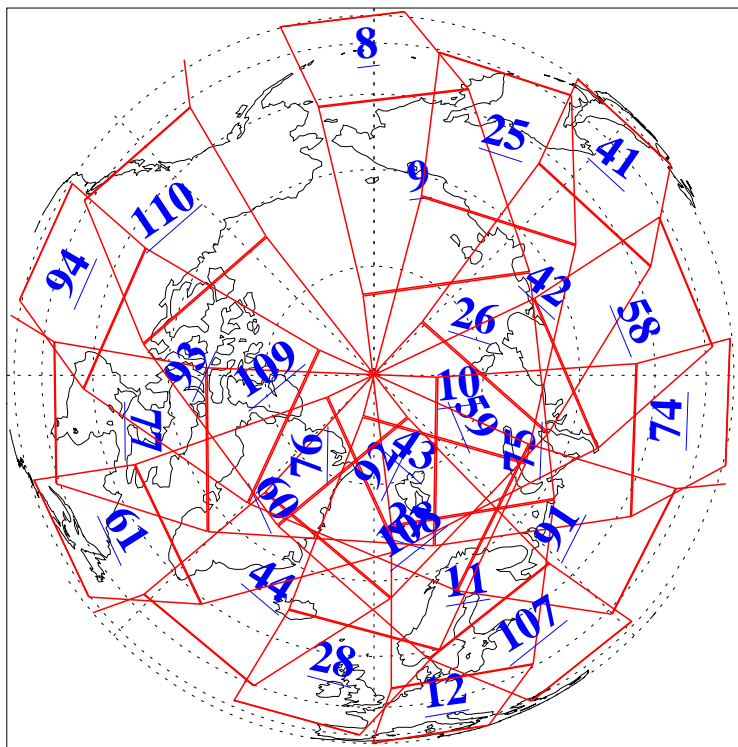

L1B Availability
AMSU Granules: 240
HSB Granules: 0
AIRS Granules: 240

27 Jun 2004
DoY 179
Aqua Day 785
Granules: 1 to 120

Granules: 121 to 240

Legend: AMSU Available, HSB Available, AIRS Available

L1B Availability
AMSU Granules: 240
HSB Granules: 0
AIRS Granules: 240

27 Jun 2004
DoY 179
Aqua Day 785

Ascending Granules

Descending Granules

Legend: AMSU Available, HSB Available, AIRS Available

L1B Availability
 AMSU Granules: 240
 HSB Granules: 0
 AIRS Granules: 240

27 Jun 2004
 DoY 179
 Aqua Day 785

Northern Hemisphere Granules

Southern Hemisphere Granules

Legend: AMSU Available, HSB Available, AIRS Available