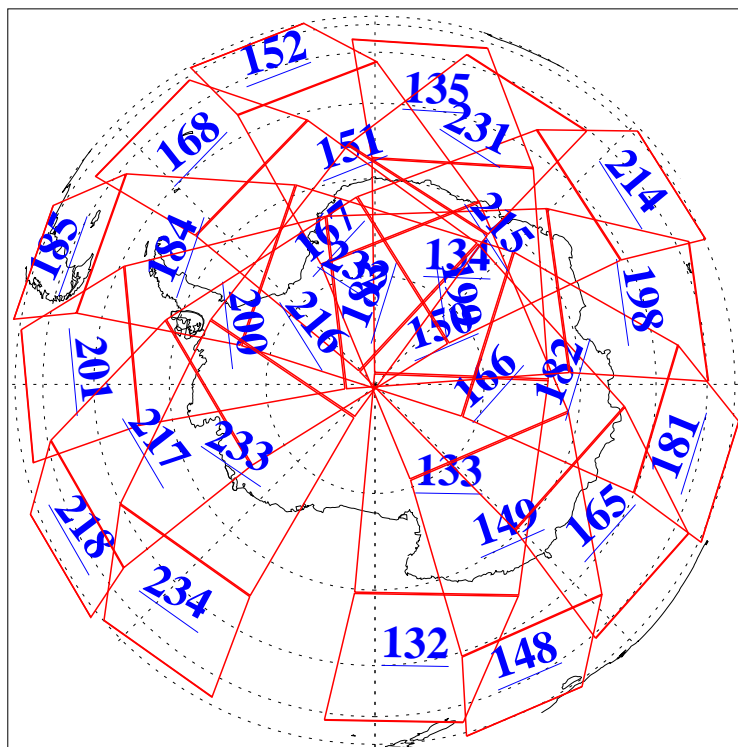

L1B Availability
AMSU Granules: 240
HSB Granules: 0
AIRS Granules: 240

27 Jun 2004
DoY 179
Aqua Day 785
Granules: 1 to 120

Granules: 121 to 240

Legend: AMSU Available, HSB Available, AIRS Available

L1B Availability
AMSU Granules: 240
HSB Granules: 0
AIRS Granules: 240

27 Jun 2004
DoY 179
Aqua Day 785

Ascending Granules

Descending Granules

Legend: AMSU Available, HSB Available, AIRS Available

L1B Availability
 AMSU Granules: 240
 HSB Granules: 0
 AIRS Granules: 240

27 Jun 2004
 DoY 179
 Aqua Day 785

Northern Hemisphere Granules

Southern Hemisphere Granules

Legend: AMSU Available, HSB Available, AIRS Available