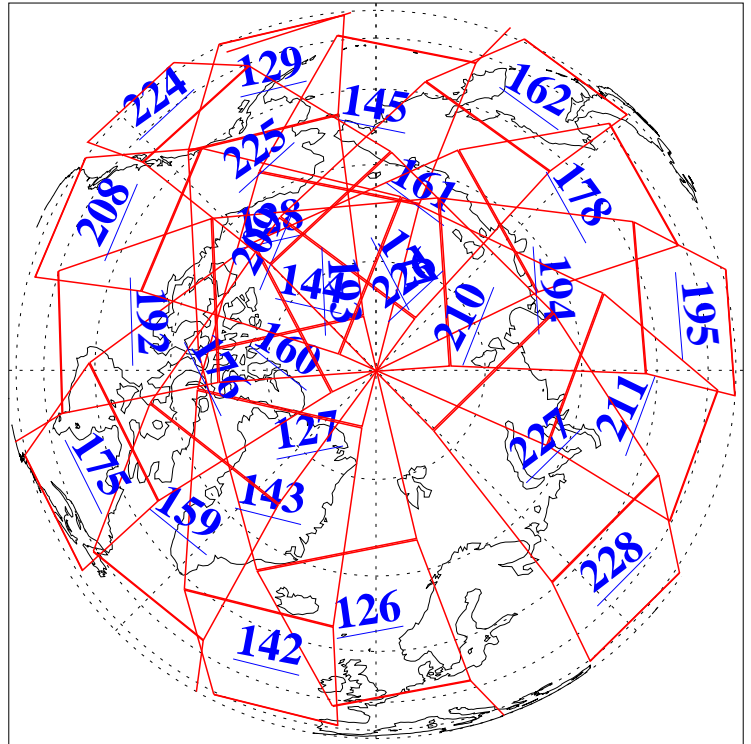

L1B Availability
AMSU Granules: 240
HSB Granules: 0
AIRS Granules: 240

25 Jun 2004
DoY 177
Aqua Day 783
Granules: 1 to 120

Granules: 121 to 240

Legend: AMSU Available, HSB Available, AIRS Available

L1B Availability
AMSU Granules: 240
HSB Granules: 0
AIRS Granules: 240

25 Jun 2004
DoY 177
Aqua Day 783

Ascending Granules

Descending Granules

Legend: AMSU Available, HSB Available, AIRS Available

L1B Availability
 AMSU Granules: 240
 HSB Granules: 0
 AIRS Granules: 240

25 Jun 2004
 DoY 177
 Aqua Day 783

Northern Hemisphere Granules

Southern Hemisphere Granules

Legend: AMSU Available, HSB Available, AIRS Available