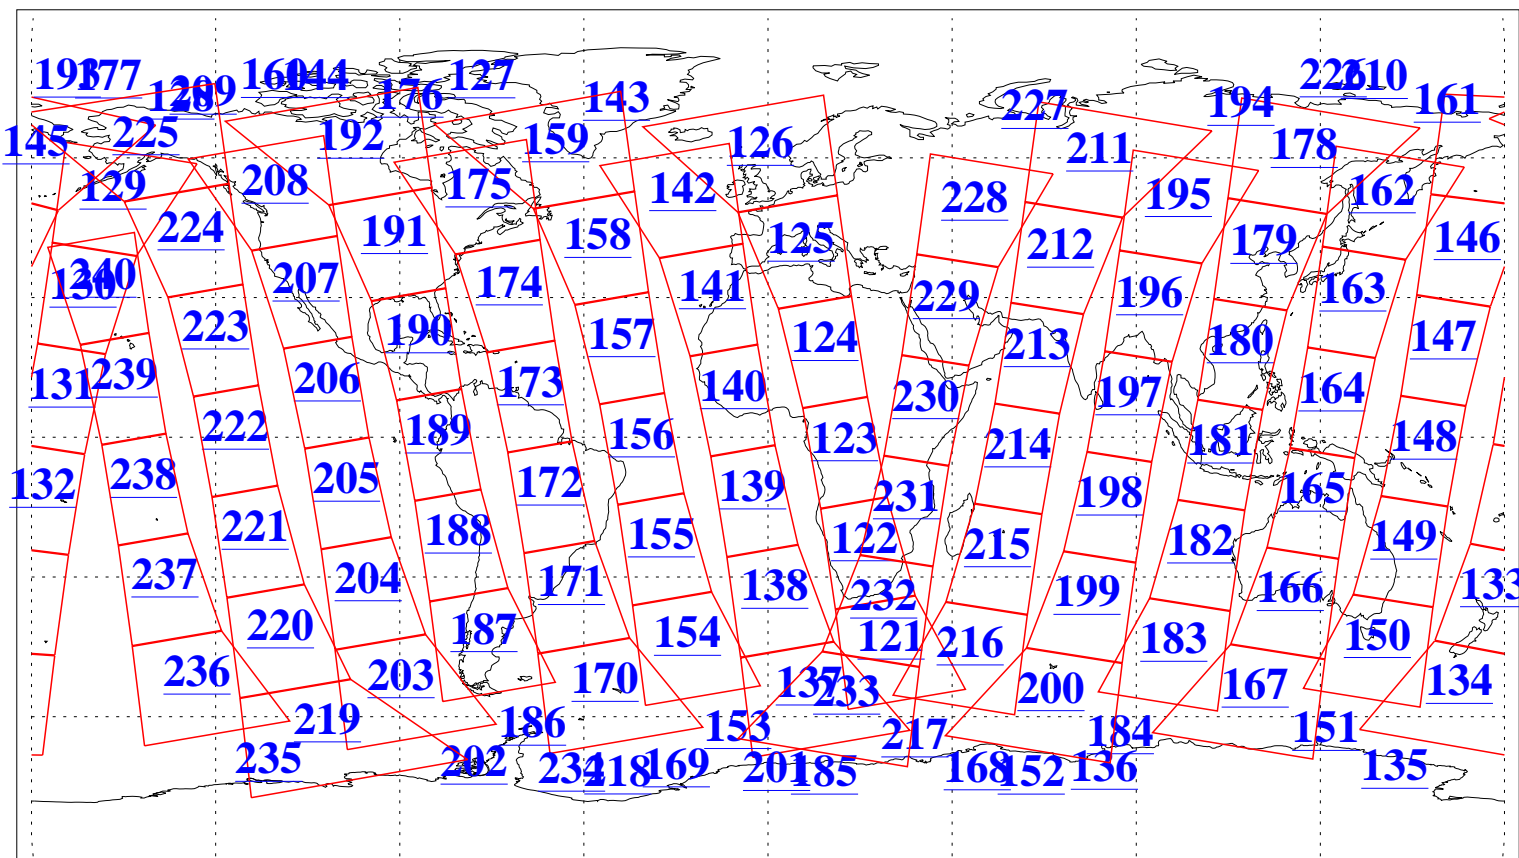

L1B Availability
AMSU Granules: 240
HSB Granules: 0
AIRS Granules: 240

25 Jun 2004
DoY 177
Aqua Day 783
Granules: 1 to 120

Granules: 121 to 240

Legend: AMSU Available, HSB Available, AIRS Available

L1B Availability
AMSU Granules: 240
HSB Granules: 0
AIRS Granules: 240

25 Jun 2004
DoY 177
Aqua Day 783

Ascending Granules

Descending Granules

Legend: AMSU Available, HSB Available, AIRS Available

L1B Availability
 AMSU Granules: 240
 HSB Granules: 0
 AIRS Granules: 240

25 Jun 2004
 DoY 177
 Aqua Day 783

Northern Hemisphere Granules

Southern Hemisphere Granules

Legend: AMSU Available, HSB Available, AIRS Available