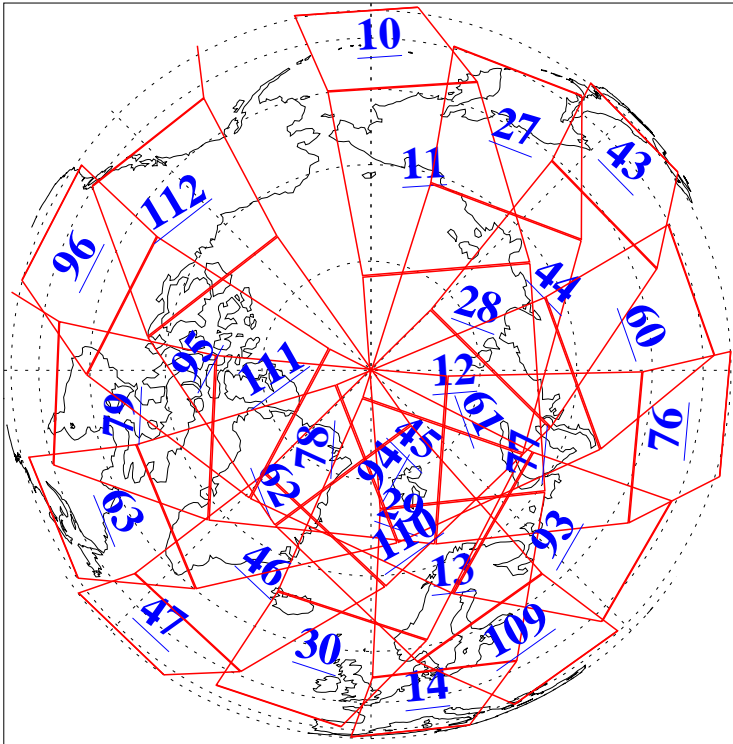

L1B Availability
AMSU Granules: 240
HSB Granules: 0
AIRS Granules: 240

25 Jun 2004
DoY 177
Aqua Day 783
Granules: 1 to 120

Granules: 121 to 240

Legend: AMSU Available, HSB Available, AIRS Available

L1B Availability
AMSU Granules: 240
HSB Granules: 0
AIRS Granules: 240

25 Jun 2004
DoY 177
Aqua Day 783

Ascending Granules

Descending Granules

Legend: AMSU Available, HSB Available, AIRS Available

L1B Availability
 AMSU Granules: 240
 HSB Granules: 0
 AIRS Granules: 240

25 Jun 2004
 DoY 177
 Aqua Day 783

Northern Hemisphere Granules

Southern Hemisphere Granules

Legend: AMSU Available, HSB Available, AIRS Available