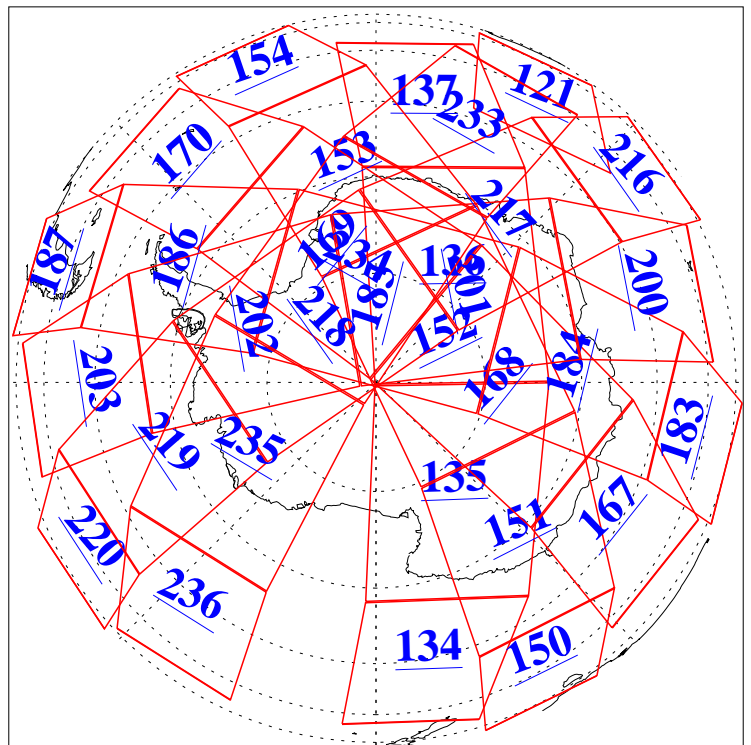

L1B Availability
AMSU Granules: 240
HSB Granules: 0
AIRS Granules: 240

25 Jun 2004
DoY 177
Aqua Day 783
Granules: 1 to 120

Granules: 121 to 240

Legend: AMSU Available, HSB Available, AIRS Available

L1B Availability
AMSU Granules: 240
HSB Granules: 0
AIRS Granules: 240

25 Jun 2004
DoY 177
Aqua Day 783

Ascending Granules

Descending Granules

Legend: AMSU Available, HSB Available, AIRS Available

L1B Availability
 AMSU Granules: 240
 HSB Granules: 0
 AIRS Granules: 240

25 Jun 2004
 DoY 177
 Aqua Day 783

Northern Hemisphere Granules

Southern Hemisphere Granules

Legend: AMSU Available, HSB Available, AIRS Available