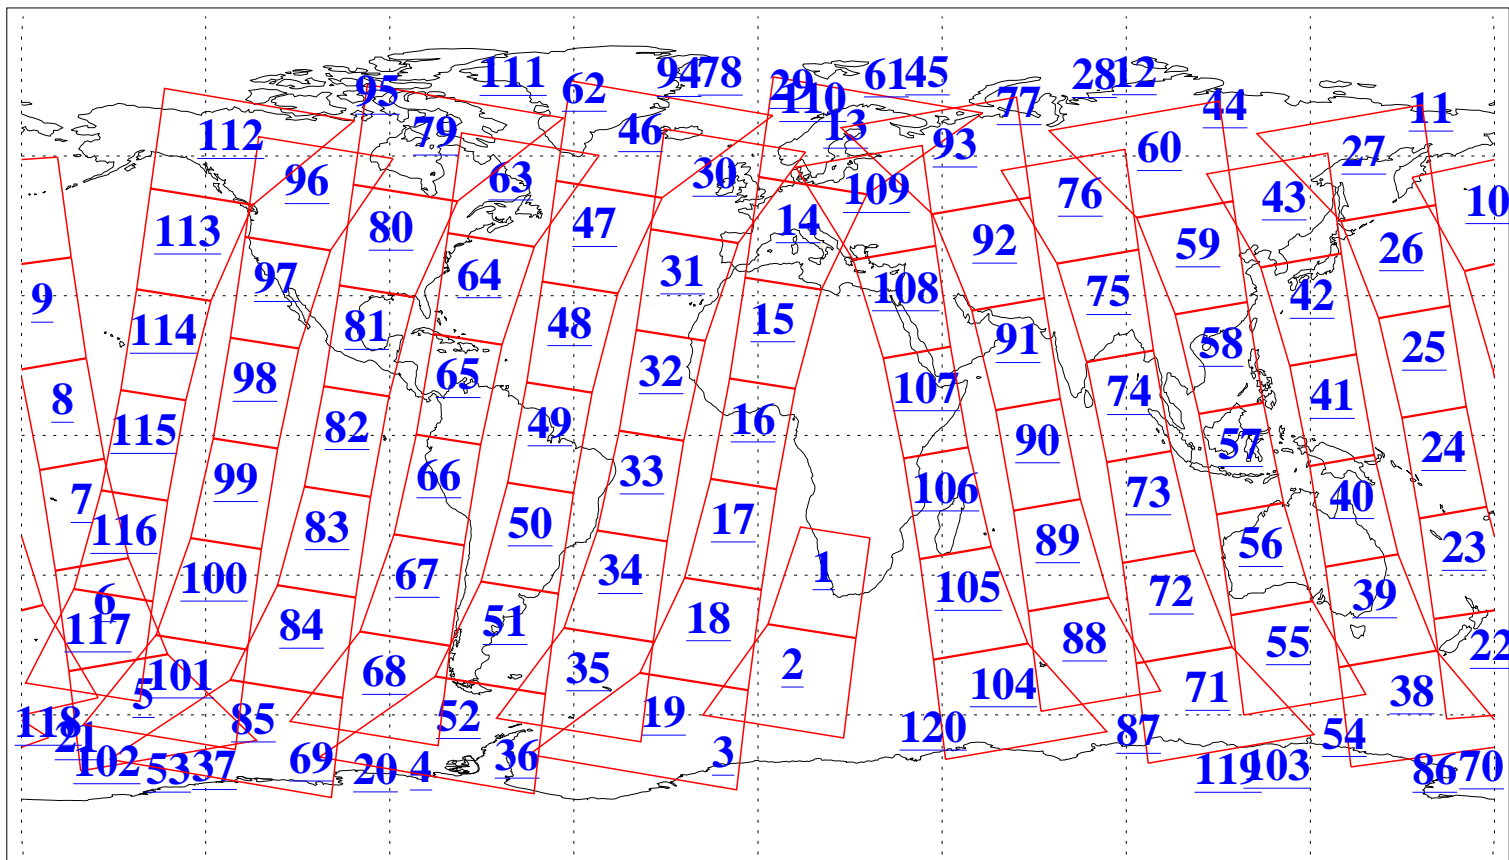

L1B Availability
AMSU Granules: 240
HSB Granules: 0
AIRS Granules: 240

25 Jun 2004
DoY 177
Aqua Day 783
Granules: 1 to 120

Granules: 121 to 240

Legend: AMSU Available, HSB Available, AIRS Available

L1B Availability
AMSU Granules: 240
HSB Granules: 0
AIRS Granules: 240

25 Jun 2004
DoY 177
Aqua Day 783

Ascending Granules

Descending Granules

Legend: AMSU Available, HSB Available, AIRS Available

L1B Availability
 AMSU Granules: 240
 HSB Granules: 0
 AIRS Granules: 240

25 Jun 2004
 DoY 177
 Aqua Day 783

Northern Hemisphere Granules

Southern Hemisphere Granules

Legend: AMSU Available, HSB Available, AIRS Available