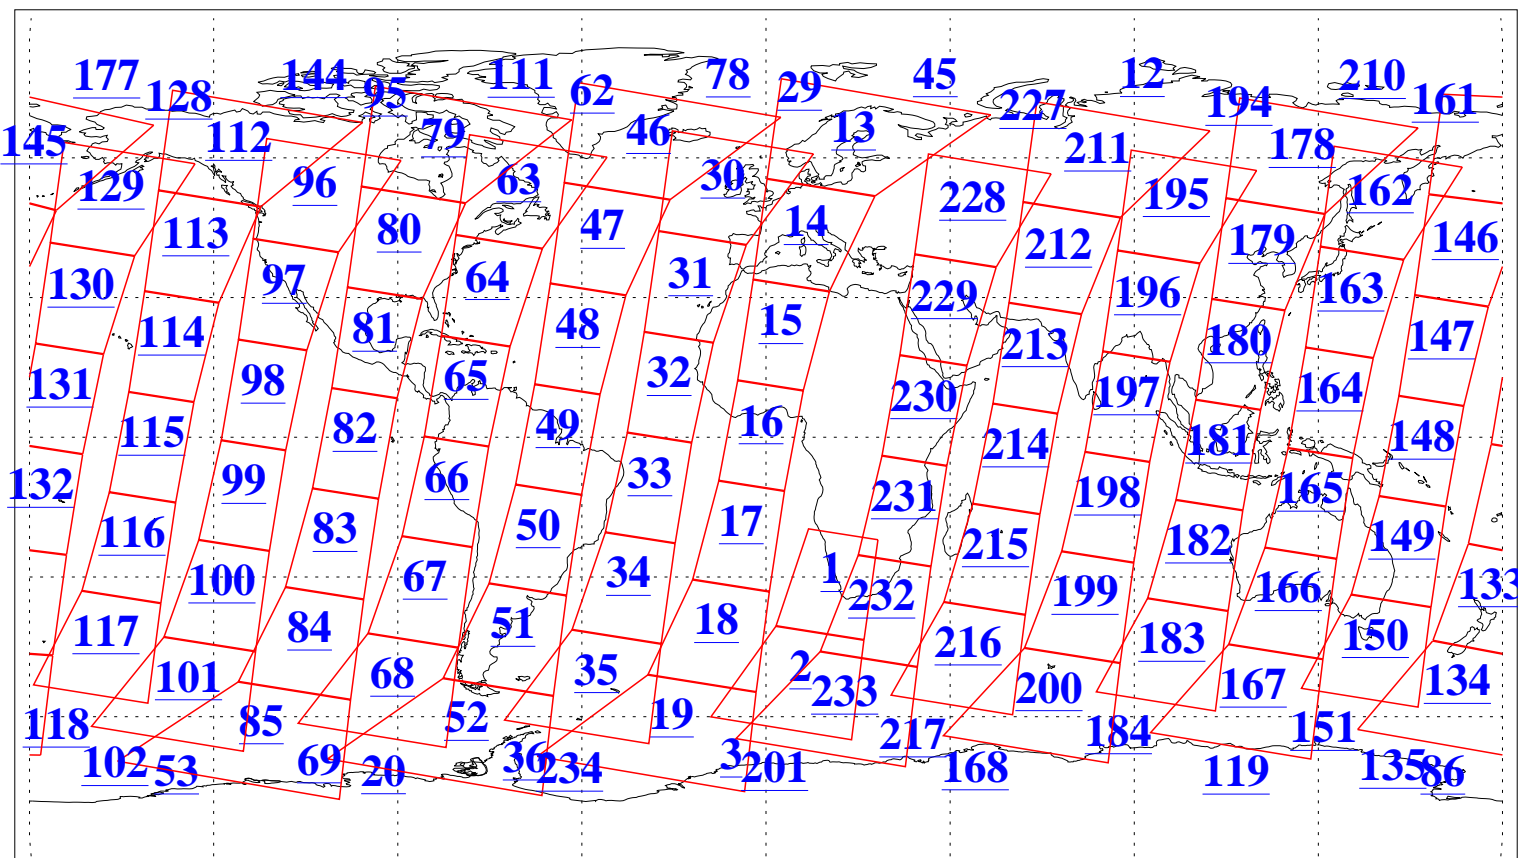

L1B Availability
AMSU Granules: 240
HSB Granules: 0
AIRS Granules: 240

25 Jun 2004
DoY 177
Aqua Day 783
Granules: 1 to 120

Granules: 121 to 240

Legend: AMSU Available, HSB Available, AIRS Available

L1B Availability
AMSU Granules: 240
HSB Granules: 0
AIRS Granules: 240

25 Jun 2004
DoY 177
Aqua Day 783

Ascending Granules

Descending Granules

Legend: AMSU Available, HSB Available, AIRS Available

L1B Availability
 AMSU Granules: 240
 HSB Granules: 0
 AIRS Granules: 240

25 Jun 2004
 DoY 177
 Aqua Day 783

Northern Hemisphere Granules

Southern Hemisphere Granules

Legend: AMSU Available, HSB Available, AIRS Available