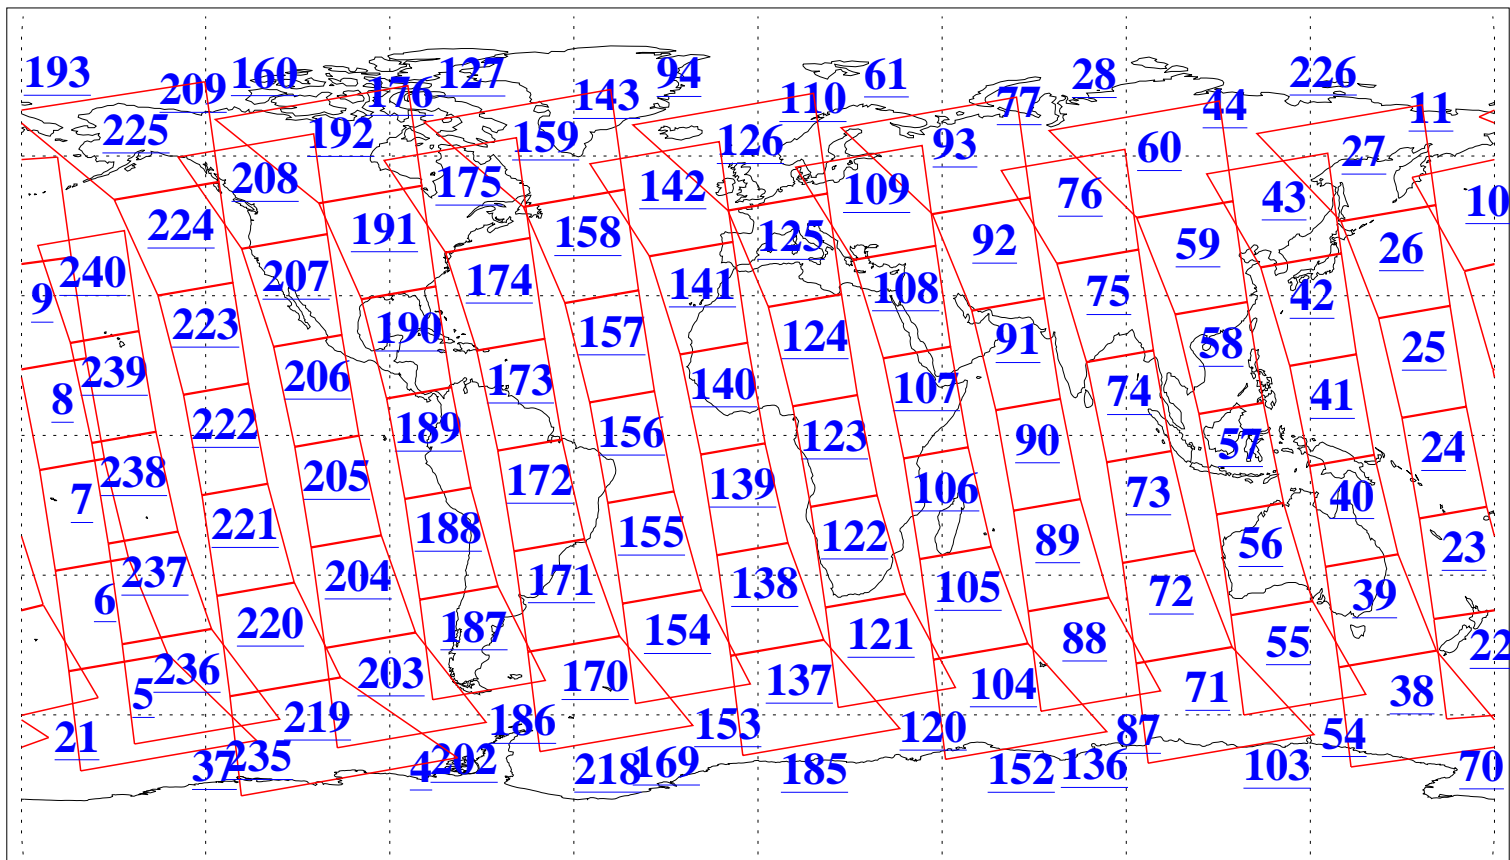

L1B Availability
AMSU Granules: 240
HSB Granules: 0
AIRS Granules: 240

25 Jun 2004
DoY 177
Aqua Day 783
Granules: 1 to 120

Granules: 121 to 240

Legend: AMSU Available, HSB Available, AIRS Available

L1B Availability
AMSU Granules: 240
HSB Granules: 0
AIRS Granules: 240

25 Jun 2004
DoY 177
Aqua Day 783

Ascending Granules

Descending Granules

Legend: AMSU Available, HSB Available, AIRS Available

L1B Availability
 AMSU Granules: 240
 HSB Granules: 0
 AIRS Granules: 240

25 Jun 2004
 DoY 177
 Aqua Day 783

Northern Hemisphere Granules

Southern Hemisphere Granules

Legend: AMSU Available, HSB Available, AIRS Available