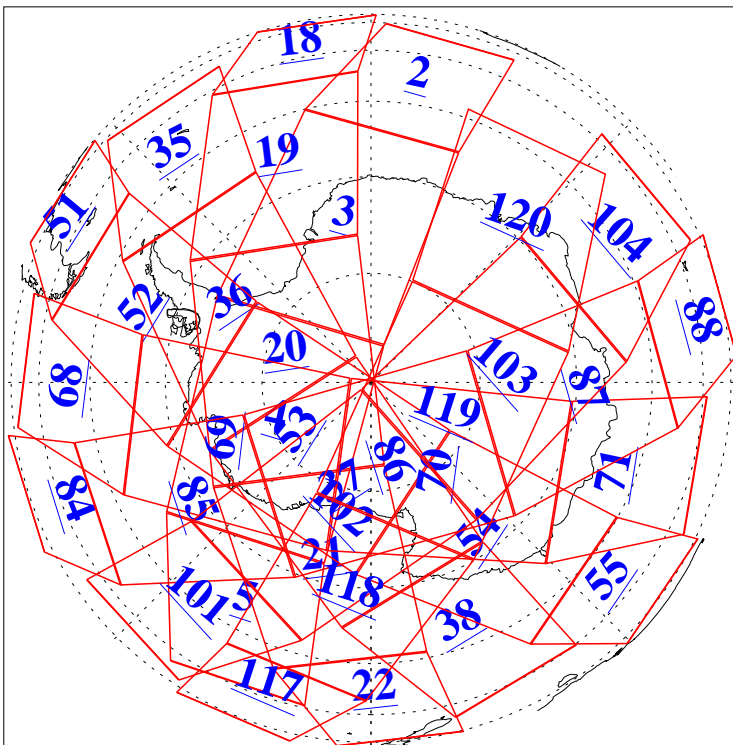

L1B Availability
AMSU Granules: 240
HSB Granules: 0
AIRS Granules: 240

25 Jun 2004
DoY 177
Aqua Day 783
Granules: 1 to 120

Granules: 121 to 240

Legend: AMSU Available, HSB Available, AIRS Available

L1B Availability
AMSU Granules: 240
HSB Granules: 0
AIRS Granules: 240

25 Jun 2004
DoY 177
Aqua Day 783

Ascending Granules

Descending Granules

Legend: AMSU Available, HSB Available, AIRS Available

L1B Availability
 AMSU Granules: 240
 HSB Granules: 0
 AIRS Granules: 240

25 Jun 2004
 DoY 177
 Aqua Day 783

Northern Hemisphere Granules

Southern Hemisphere Granules

Legend: AMSU Available, HSB Available, AIRS Available