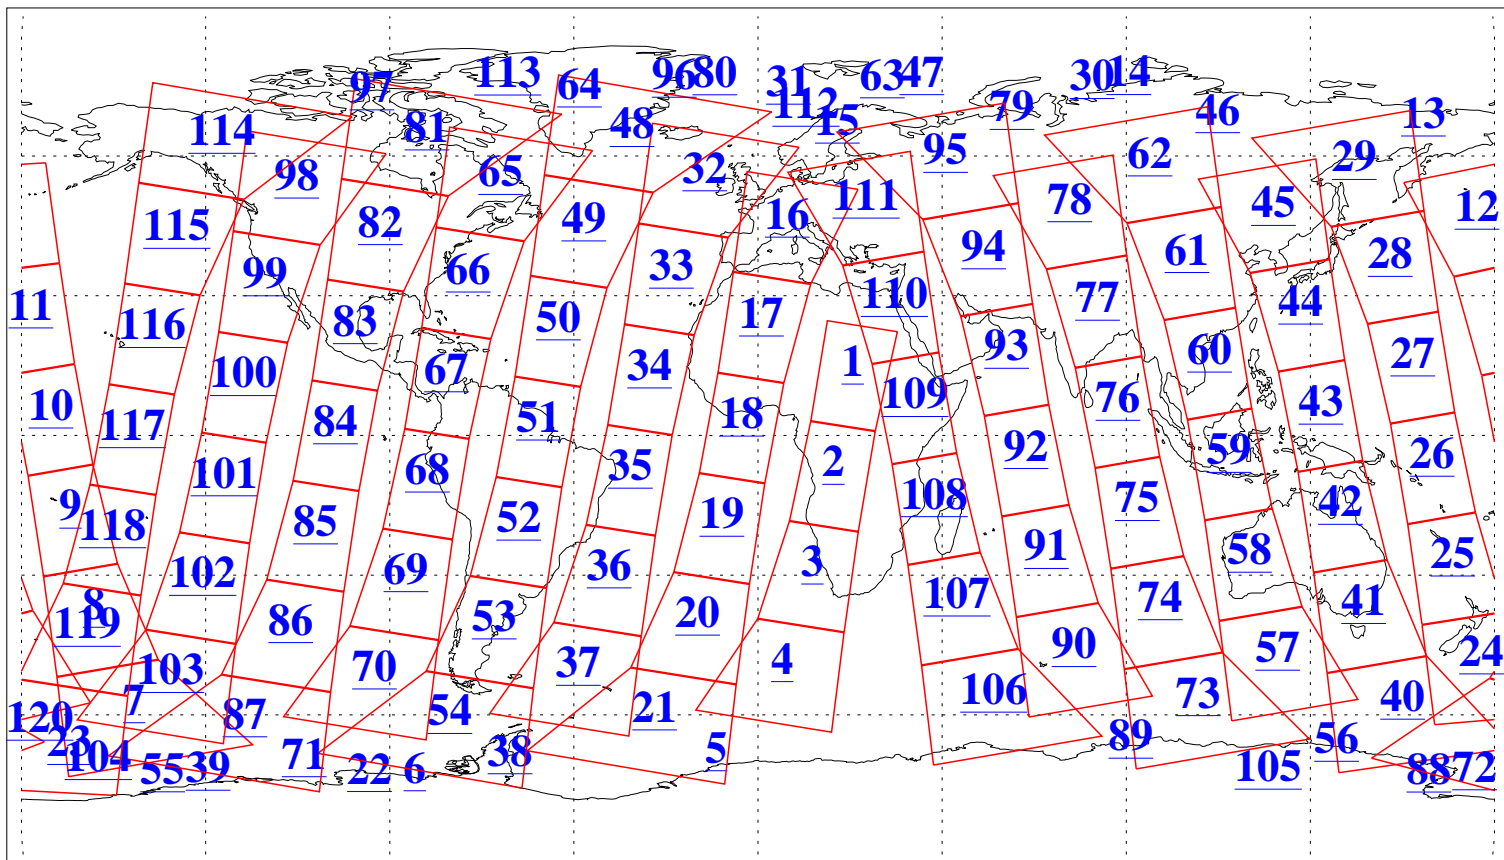

L1B Availability  
AMSU Granules: 240  
HSB Granules: 0  
AIRS Granules: 240

23 Jun 2004  
DoY 175  
Aqua Day 781  
Granules: 1 to 120

Granules: 121 to 240

Legend: AMSU Available, HSB Available, AIRS Available

L1B Availability  
AMSU Granules: 240  
HSB Granules: 0  
AIRS Granules: 240

23 Jun 2004  
DoY 175  
Aqua Day 781

Ascending Granules

Descending Granules

Legend: AMSU Available, HSB Available, AIRS Available

L1B Availability  
 AMSU Granules: 240  
 HSB Granules: 0  
 AIRS Granules: 240

23 Jun 2004  
 DoY 175  
 Aqua Day 781

Northern Hemisphere Granules

Southern Hemisphere Granules

Legend: AMSU Available, HSB Available, AIRS Available