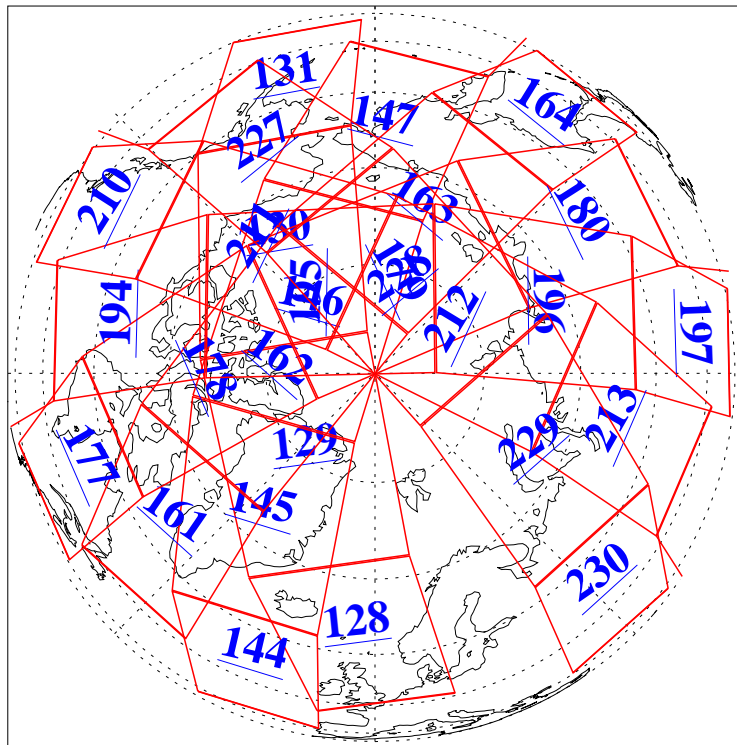

L1B Availability  
AMSU Granules: 240  
HSB Granules: 0  
AIRS Granules: 240

23 Jun 2004  
DoY 175  
Aqua Day 781  
Granules: 1 to 120

Granules: 121 to 240

Legend: AMSU Available, HSB Available, AIRS Available

L1B Availability  
AMSU Granules: 240  
HSB Granules: 0  
AIRS Granules: 240

23 Jun 2004  
DoY 175  
Aqua Day 781

Ascending Granules

Descending Granules

Legend: AMSU Available, HSB Available, AIRS Available

L1B Availability  
 AMSU Granules: 240  
 HSB Granules: 0  
 AIRS Granules: 240

23 Jun 2004  
 DoY 175  
 Aqua Day 781

Northern Hemisphere Granules

Southern Hemisphere Granules

Legend: AMSU Available, HSB Available, AIRS Available