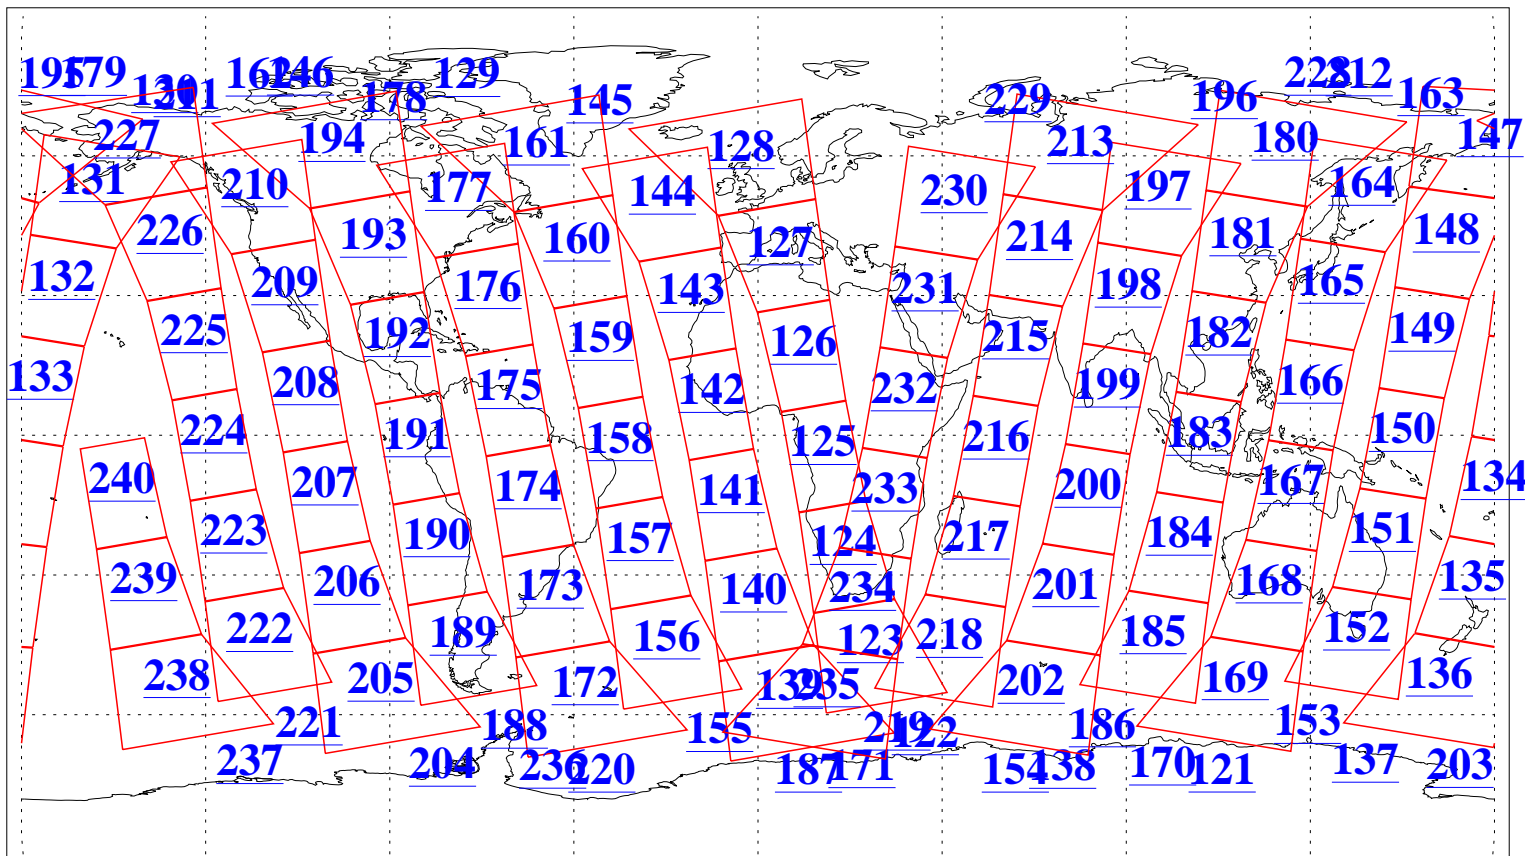

L1B Availability  
AMSU Granules: 240  
HSB Granules: 0  
AIRS Granules: 240

23 Jun 2004  
DoY 175  
Aqua Day 781  
Granules: 1 to 120

Granules: 121 to 240

Legend: AMSU Available, HSB Available, AIRS Available

L1B Availability  
AMSU Granules: 240  
HSB Granules: 0  
AIRS Granules: 240

23 Jun 2004  
DoY 175  
Aqua Day 781

Ascending Granules

Descending Granules

Legend: AMSU Available, HSB Available, AIRS Available

L1B Availability  
 AMSU Granules: 240  
 HSB Granules: 0  
 AIRS Granules: 240

23 Jun 2004  
 DoY 175  
 Aqua Day 781

Northern Hemisphere Granules

Southern Hemisphere Granules

Legend: AMSU Available, HSB Available, AIRS Available