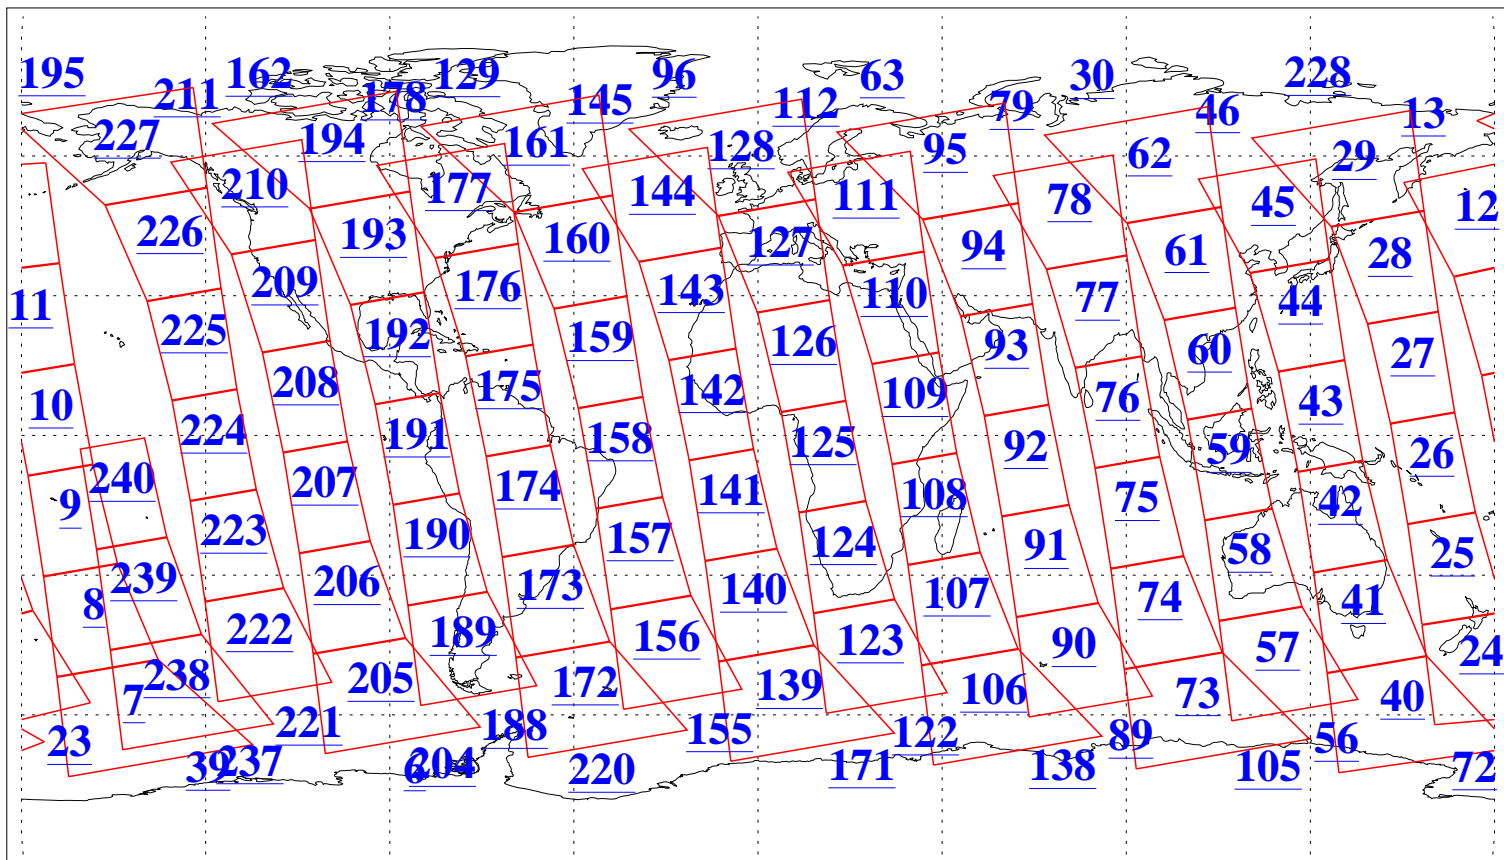

L1B Availability  
AMSU Granules: 240  
HSB Granules: 0  
AIRS Granules: 240

23 Jun 2004  
DoY 175  
Aqua Day 781  
Granules: 1 to 120

Granules: 121 to 240

Legend: AMSU Available, HSB Available, AIRS Available

L1B Availability  
AMSU Granules: 240  
HSB Granules: 0  
AIRS Granules: 240

23 Jun 2004  
DoY 175  
Aqua Day 781

Ascending Granules

Descending Granules

Legend: AMSU Available, HSB Available, AIRS Available

L1B Availability  
 AMSU Granules: 240  
 HSB Granules: 0  
 AIRS Granules: 240

23 Jun 2004  
 DoY 175  
 Aqua Day 781

Northern Hemisphere Granules

Southern Hemisphere Granules

Legend: AMSU Available, HSB Available, AIRS Available