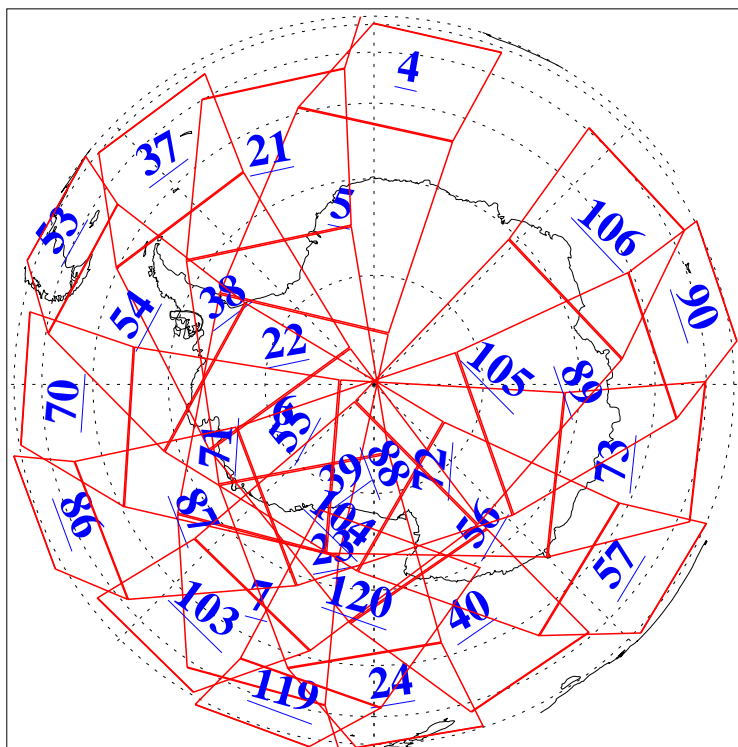

L1B Availability  
AMSU Granules: 240  
HSB Granules: 0  
AIRS Granules: 240

23 Jun 2004  
DoY 175  
Aqua Day 781  
Granules: 1 to 120

Granules: 121 to 240

Legend: AMSU Available, HSB Available, AIRS Available

L1B Availability  
AMSU Granules: 240  
HSB Granules: 0  
AIRS Granules: 240

23 Jun 2004  
DoY 175  
Aqua Day 781

Ascending Granules

Descending Granules

Legend: AMSU Available, HSB Available, AIRS Available

L1B Availability  
 AMSU Granules: 240  
 HSB Granules: 0  
 AIRS Granules: 240

23 Jun 2004  
 DoY 175  
 Aqua Day 781

Northern Hemisphere Granules

Southern Hemisphere Granules

Legend: AMSU Available, HSB Available, AIRS Available