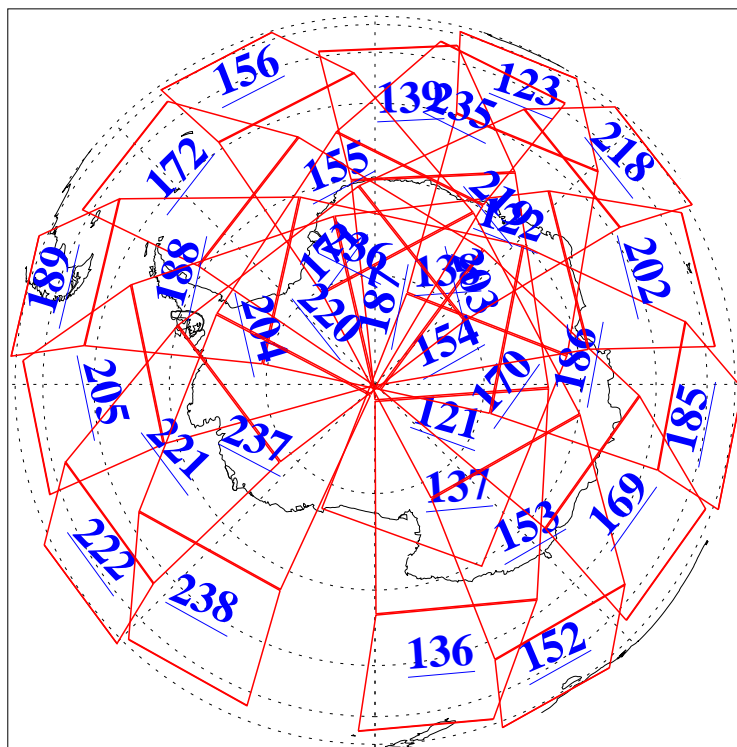

L1B Availability  
AMSU Granules: 240  
HSB Granules: 0  
AIRS Granules: 240

23 Jun 2004  
DoY 175  
Aqua Day 781  
Granules: 1 to 120

Granules: 121 to 240

Legend: AMSU Available, HSB Available, AIRS Available

L1B Availability  
AMSU Granules: 240  
HSB Granules: 0  
AIRS Granules: 240

23 Jun 2004  
DoY 175  
Aqua Day 781

Ascending Granules

Descending Granules

Legend: AMSU Available, HSB Available, AIRS Available

L1B Availability  
 AMSU Granules: 240  
 HSB Granules: 0  
 AIRS Granules: 240

23 Jun 2004  
 DoY 175  
 Aqua Day 781

Northern Hemisphere Granules

Southern Hemisphere Granules

Legend: AMSU Available, HSB Available, AIRS Available