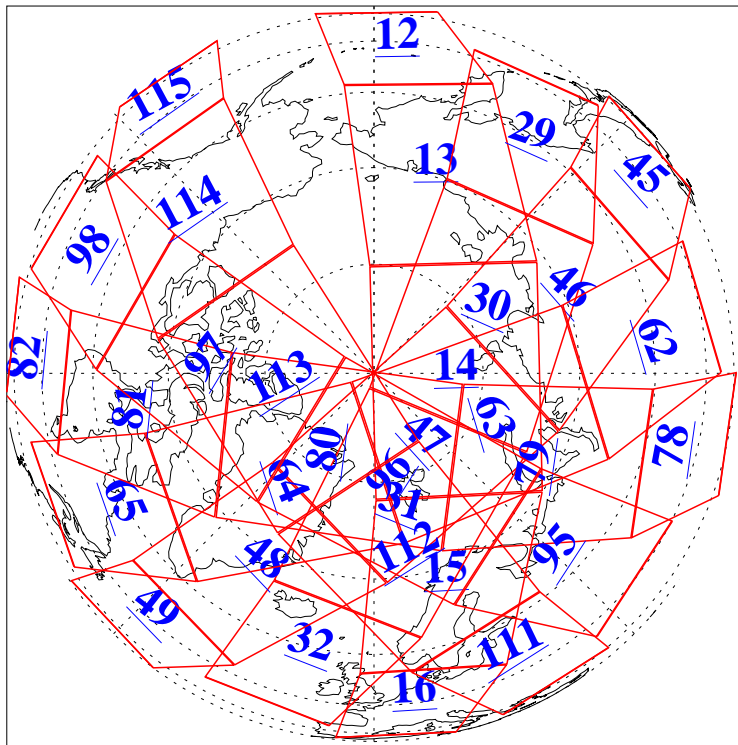

L1B Availability  
AMSU Granules: 240  
HSB Granules: 0  
AIRS Granules: 240

23 Jun 2004  
DoY 175  
Aqua Day 781  
Granules: 1 to 120

Granules: 121 to 240

Legend: AMSU Available, HSB Available, AIRS Available

L1B Availability  
AMSU Granules: 240  
HSB Granules: 0  
AIRS Granules: 240

23 Jun 2004  
DoY 175  
Aqua Day 781

Ascending Granules

Descending Granules

Legend: AMSU Available, HSB Available, AIRS Available

L1B Availability  
 AMSU Granules: 240  
 HSB Granules: 0  
 AIRS Granules: 240

23 Jun 2004  
 DoY 175  
 Aqua Day 781

Northern Hemisphere Granules

Southern Hemisphere Granules

Legend: AMSU Available, HSB Available, AIRS Available