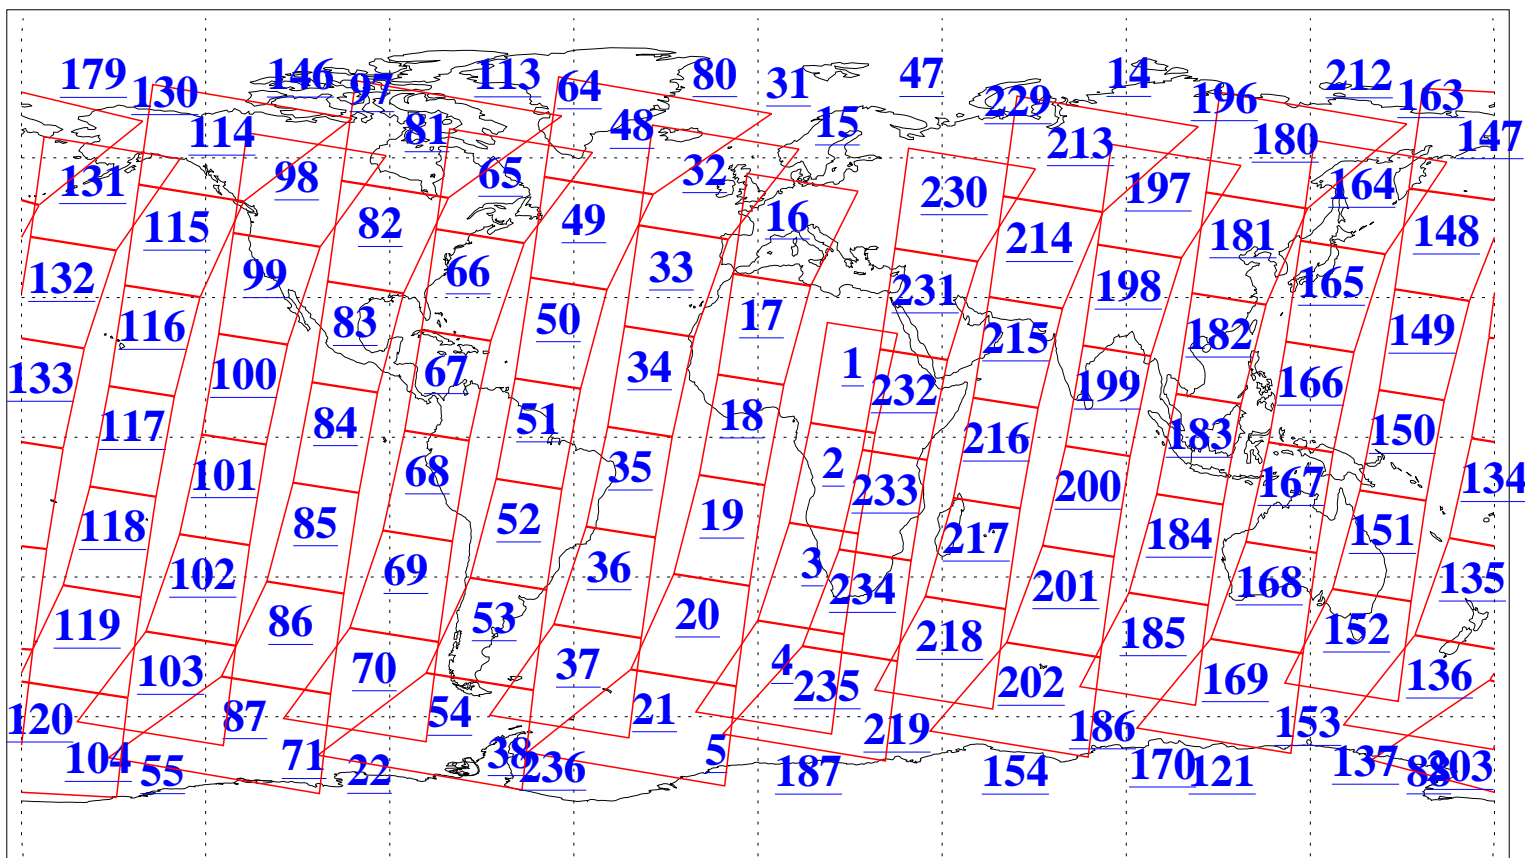

L1B Availability  
AMSU Granules: 240  
HSB Granules: 0  
AIRS Granules: 240

23 Jun 2004  
DoY 175  
Aqua Day 781  
Granules: 1 to 120

Granules: 121 to 240

Legend: AMSU Available, HSB Available, AIRS Available

L1B Availability  
AMSU Granules: 240  
HSB Granules: 0  
AIRS Granules: 240

23 Jun 2004  
DoY 175  
Aqua Day 781

Ascending Granules

Descending Granules

Legend: AMSU Available, HSB Available, AIRS Available

L1B Availability  
 AMSU Granules: 240  
 HSB Granules: 0  
 AIRS Granules: 240

23 Jun 2004  
 DoY 175  
 Aqua Day 781

Northern Hemisphere Granules

Southern Hemisphere Granules

Legend: AMSU Available, HSB Available, AIRS Available