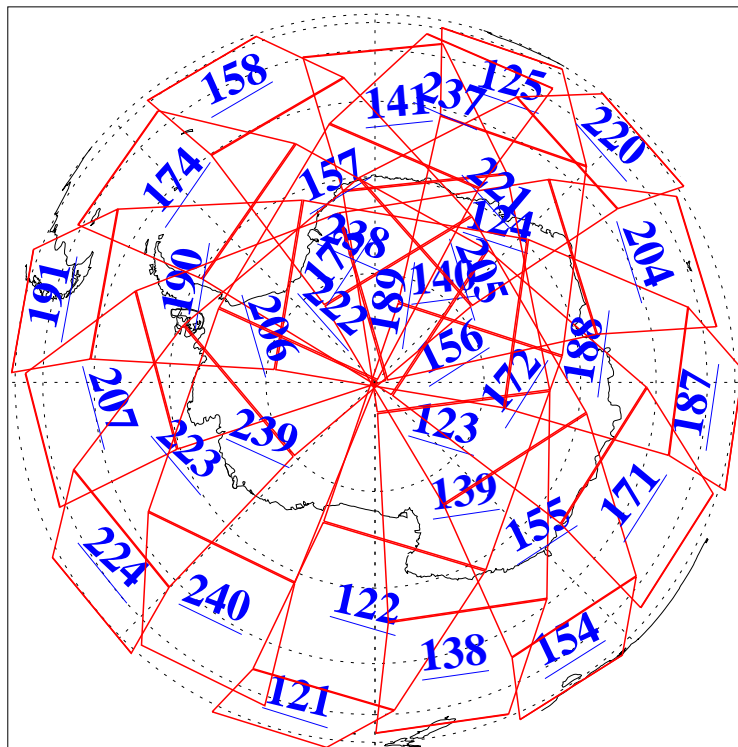

L1B Availability  
AMSU Granules: 240  
HSB Granules: 0  
AIRS Granules: 240

21 Jun 2004  
DoY 173  
Aqua Day 779  
Granules: 1 to 120

Granules: 121 to 240

Legend: AMSU Available, HSB Available, AIRS Available

L1B Availability  
AMSU Granules: 240  
HSB Granules: 0  
AIRS Granules: 240

21 Jun 2004  
DoY 173  
Aqua Day 779

Ascending Granules

Descending Granules

Legend: AMSU Available, HSB Available, AIRS Available

L1B Availability  
 AMSU Granules: 240  
 HSB Granules: 0  
 AIRS Granules: 240

21 Jun 2004  
 DoY 173  
 Aqua Day 779

Northern Hemisphere Granules

Southern Hemisphere Granules

Legend: AMSU Available, HSB Available, AIRS Available