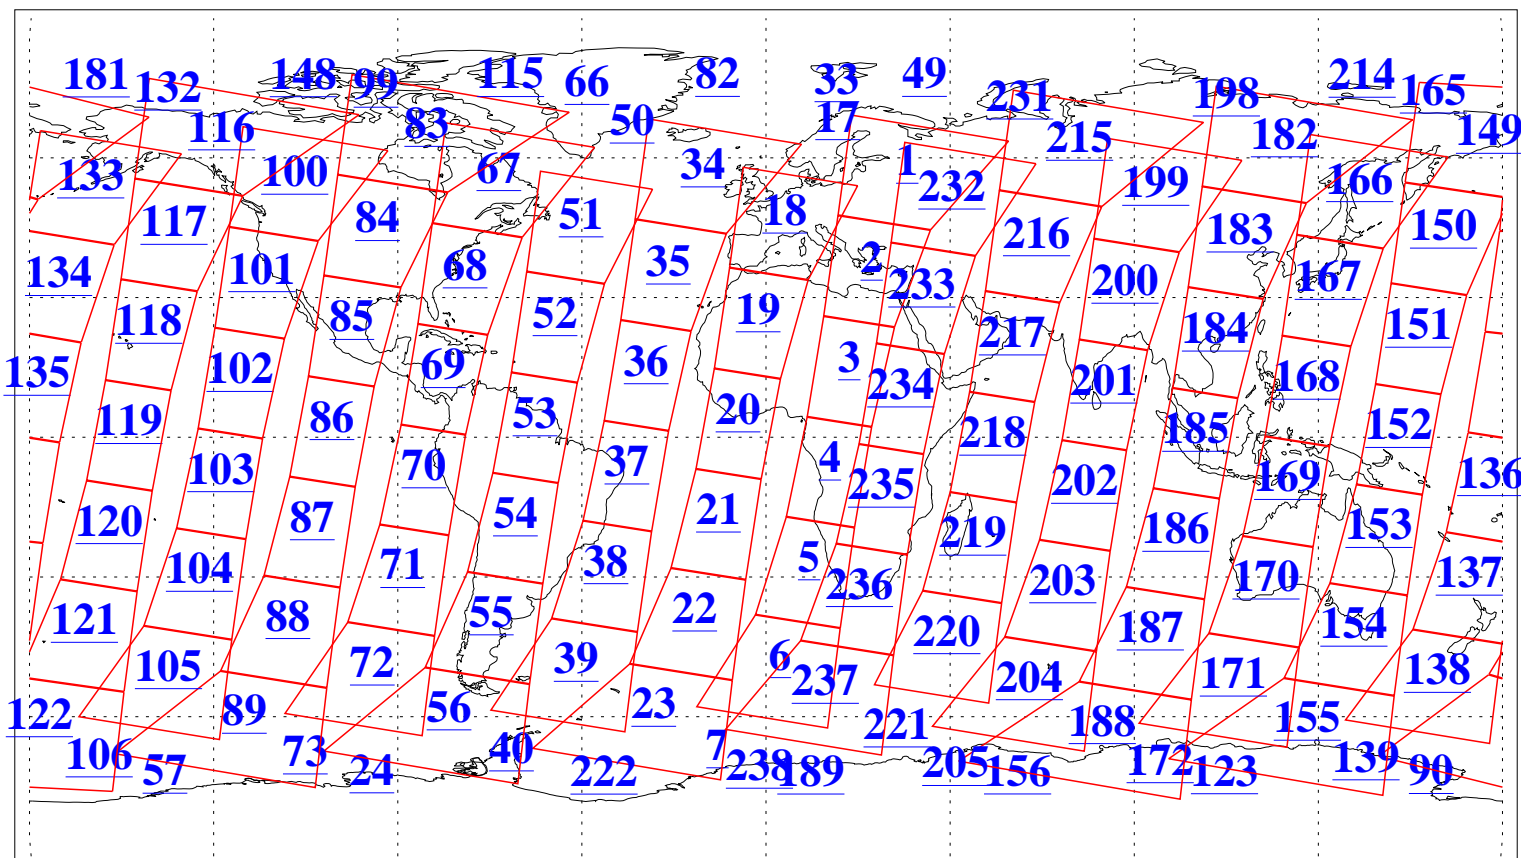

L1B Availability  
AMSU Granules: 240  
HSB Granules: 0  
AIRS Granules: 240

21 Jun 2004  
DoY 173  
Aqua Day 779  
Granules: 1 to 120

Granules: 121 to 240

Legend: AMSU Available, HSB Available, AIRS Available

L1B Availability  
AMSU Granules: 240  
HSB Granules: 0  
AIRS Granules: 240

21 Jun 2004  
DoY 173  
Aqua Day 779

Ascending Granules

Descending Granules

Legend: AMSU Available, HSB Available, AIRS Available

L1B Availability  
 AMSU Granules: 240  
 HSB Granules: 0  
 AIRS Granules: 240

21 Jun 2004  
 DoY 173  
 Aqua Day 779

Northern Hemisphere Granules

Southern Hemisphere Granules

Legend: AMSU Available, HSB Available, AIRS Available