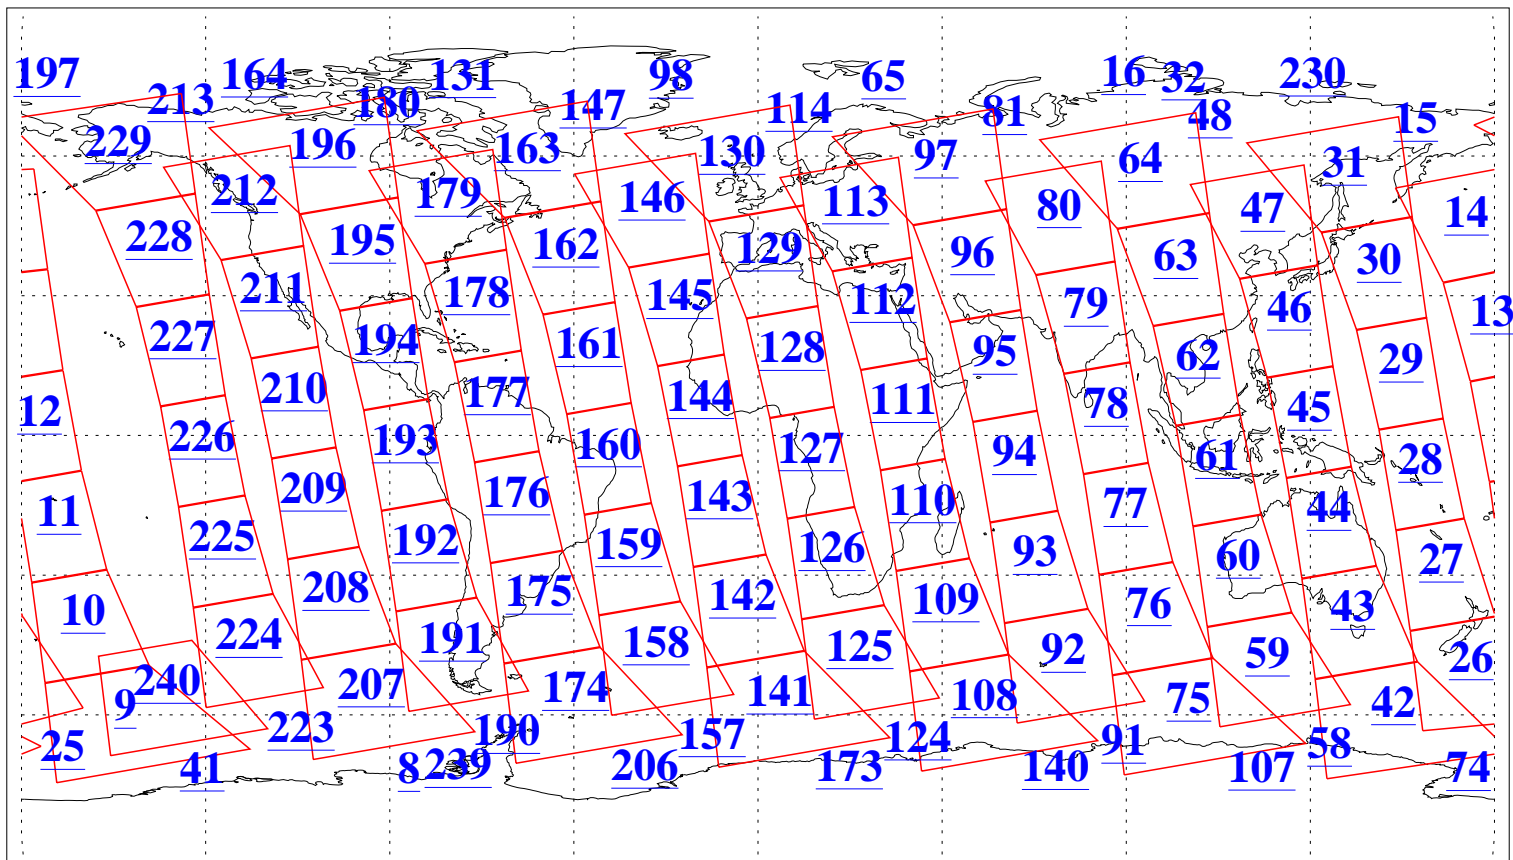

L1B Availability  
AMSU Granules: 240  
HSB Granules: 0  
AIRS Granules: 240

21 Jun 2004  
DoY 173  
Aqua Day 779  
Granules: 1 to 120

Granules: 121 to 240

Legend: AMSU Available, HSB Available, AIRS Available

L1B Availability  
AMSU Granules: 240  
HSB Granules: 0  
AIRS Granules: 240

21 Jun 2004  
DoY 173  
Aqua Day 779

Ascending Granules

Descending Granules

Legend: AMSU Available, HSB Available, AIRS Available

L1B Availability  
 AMSU Granules: 240  
 HSB Granules: 0  
 AIRS Granules: 240

21 Jun 2004  
 DoY 173  
 Aqua Day 779

Northern Hemisphere Granules

Southern Hemisphere Granules

Legend: AMSU Available, HSB Available, AIRS Available