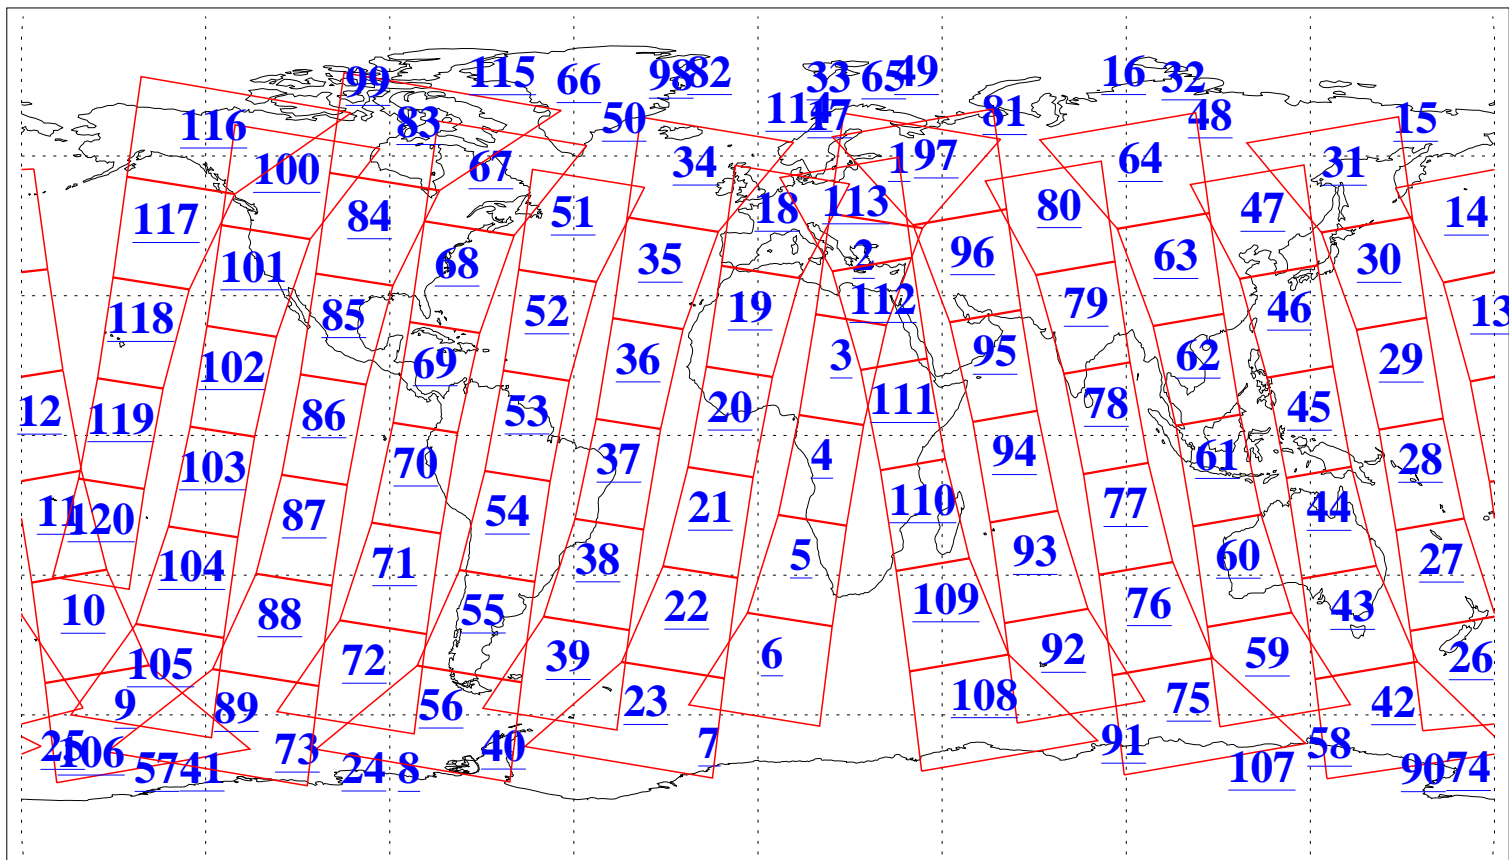

L1B Availability  
AMSU Granules: 240  
HSB Granules: 0  
AIRS Granules: 240

21 Jun 2004  
DoY 173  
Aqua Day 779  
Granules: 1 to 120

Granules: 121 to 240

Legend: AMSU Available, HSB Available, AIRS Available

L1B Availability  
AMSU Granules: 240  
HSB Granules: 0  
AIRS Granules: 240

21 Jun 2004  
DoY 173  
Aqua Day 779

Ascending Granules

Descending Granules

Legend: AMSU Available, HSB Available, AIRS Available

L1B Availability  
 AMSU Granules: 240  
 HSB Granules: 0  
 AIRS Granules: 240

21 Jun 2004  
 DoY 173  
 Aqua Day 779

Northern Hemisphere Granules

Southern Hemisphere Granules

Legend: AMSU Available, HSB Available, AIRS Available