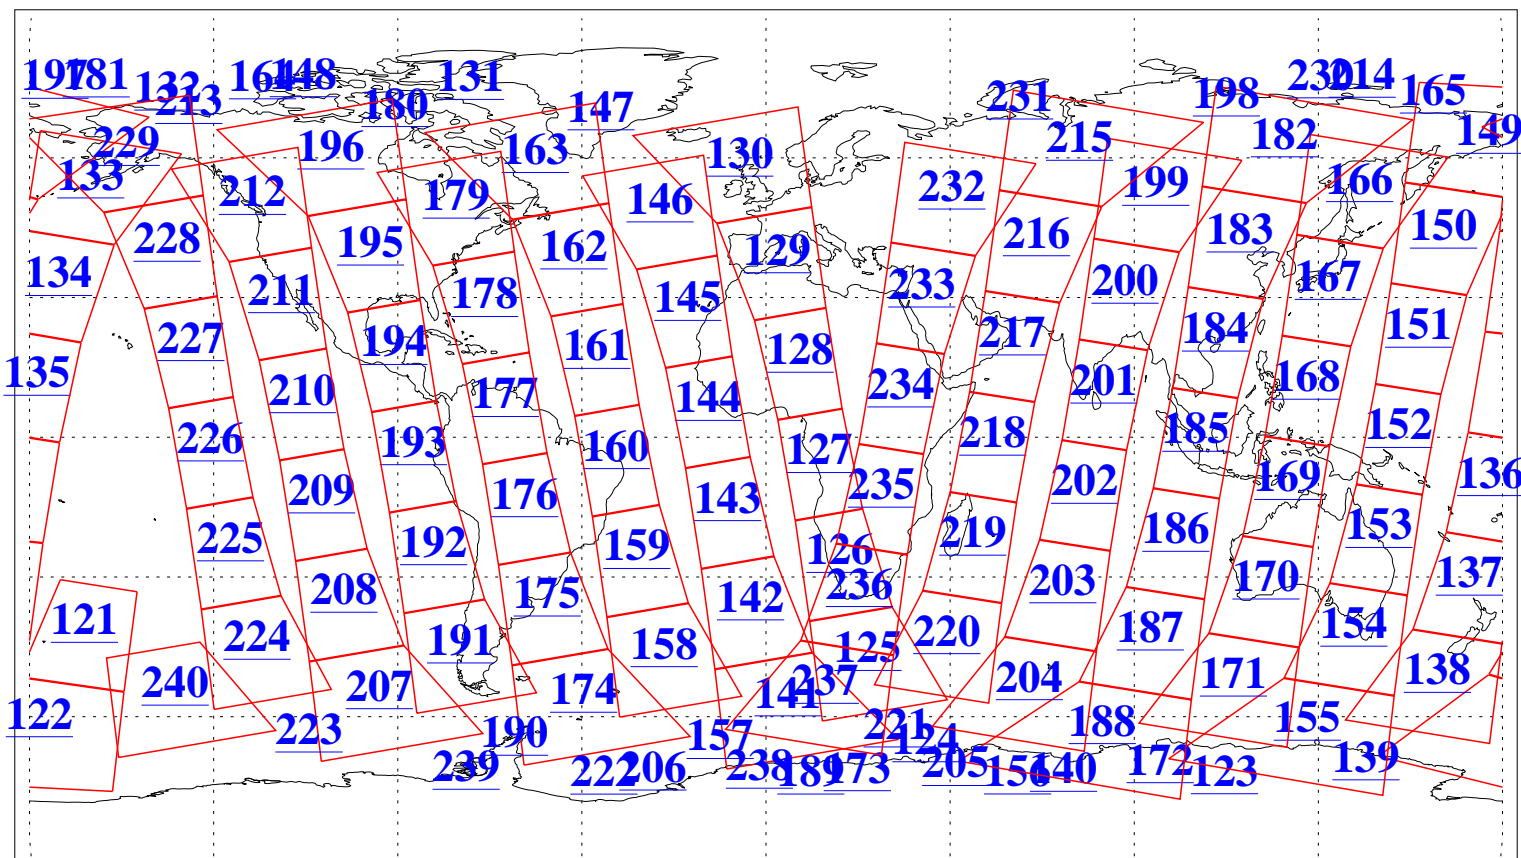

L1B Availability  
AMSU Granules: 240  
HSB Granules: 0  
AIRS Granules: 240

21 Jun 2004  
DoY 173  
Aqua Day 779  
Granules: 1 to 120

Granules: 121 to 240

Legend: AMSU Available, HSB Available, AIRS Available

L1B Availability  
AMSU Granules: 240  
HSB Granules: 0  
AIRS Granules: 240

21 Jun 2004  
DoY 173  
Aqua Day 779

Ascending Granules

Descending Granules

Legend: AMSU Available, HSB Available, AIRS Available

L1B Availability  
 AMSU Granules: 240  
 HSB Granules: 0  
 AIRS Granules: 240

21 Jun 2004  
 DoY 173  
 Aqua Day 779

Northern Hemisphere Granules

Southern Hemisphere Granules

Legend: AMSU Available, HSB Available, AIRS Available