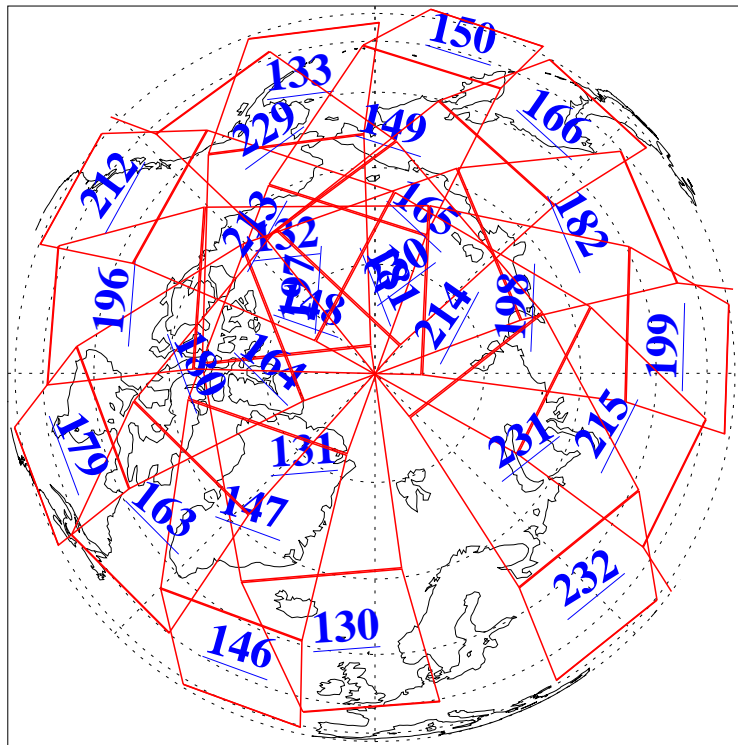

L1B Availability  
AMSU Granules: 240  
HSB Granules: 0  
AIRS Granules: 240

21 Jun 2004  
DoY 173  
Aqua Day 779  
Granules: 1 to 120

Granules: 121 to 240

Legend: AMSU Available, HSB Available, AIRS Available

L1B Availability  
AMSU Granules: 240  
HSB Granules: 0  
AIRS Granules: 240

21 Jun 2004  
DoY 173  
Aqua Day 779

Ascending Granules

Descending Granules

Legend: AMSU Available, HSB Available, AIRS Available

L1B Availability  
 AMSU Granules: 240  
 HSB Granules: 0  
 AIRS Granules: 240

21 Jun 2004  
 DoY 173  
 Aqua Day 779

Northern Hemisphere Granules

Southern Hemisphere Granules

Legend: AMSU Available, HSB Available, AIRS Available