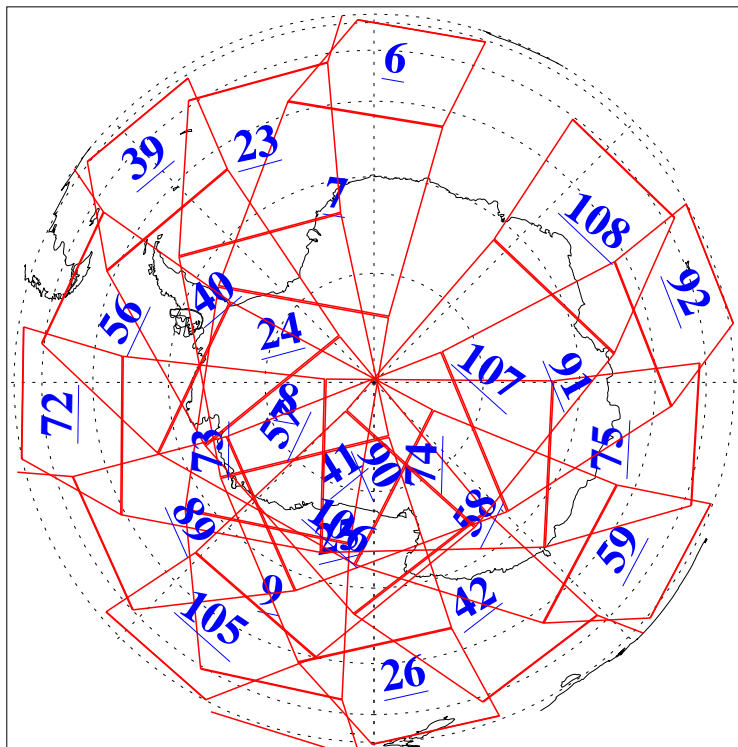

L1B Availability  
AMSU Granules: 240  
HSB Granules: 0  
AIRS Granules: 240

21 Jun 2004  
DoY 173  
Aqua Day 779  
Granules: 1 to 120

Granules: 121 to 240

Legend: AMSU Available, HSB Available, AIRS Available

L1B Availability  
AMSU Granules: 240  
HSB Granules: 0  
AIRS Granules: 240

21 Jun 2004  
DoY 173  
Aqua Day 779

Ascending Granules

Descending Granules

Legend: AMSU Available, HSB Available, AIRS Available

L1B Availability  
 AMSU Granules: 240  
 HSB Granules: 0  
 AIRS Granules: 240

21 Jun 2004  
 DoY 173  
 Aqua Day 779

Northern Hemisphere Granules

Southern Hemisphere Granules

Legend: AMSU Available, HSB Available, AIRS Available