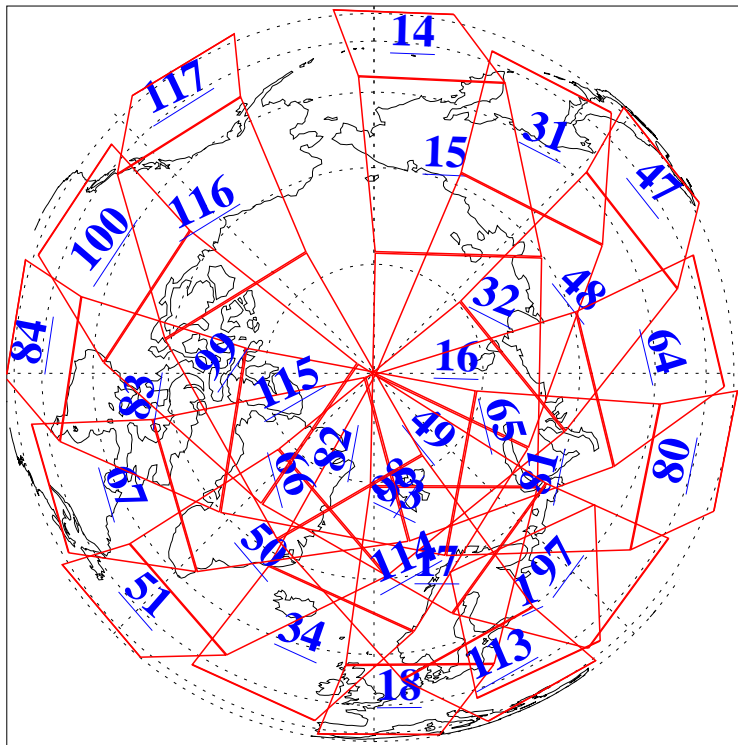

L1B Availability  
AMSU Granules: 240  
HSB Granules: 0  
AIRS Granules: 240

21 Jun 2004  
DoY 173  
Aqua Day 779  
Granules: 1 to 120

Granules: 121 to 240

Legend: AMSU Available, HSB Available, AIRS Available

L1B Availability  
AMSU Granules: 240  
HSB Granules: 0  
AIRS Granules: 240

21 Jun 2004  
DoY 173  
Aqua Day 779

Ascending Granules

Descending Granules

Legend: AMSU Available, HSB Available, AIRS Available

L1B Availability  
 AMSU Granules: 240  
 HSB Granules: 0  
 AIRS Granules: 240

21 Jun 2004  
 DoY 173  
 Aqua Day 779

Northern Hemisphere Granules

Southern Hemisphere Granules

Legend: AMSU Available, HSB Available, AIRS Available