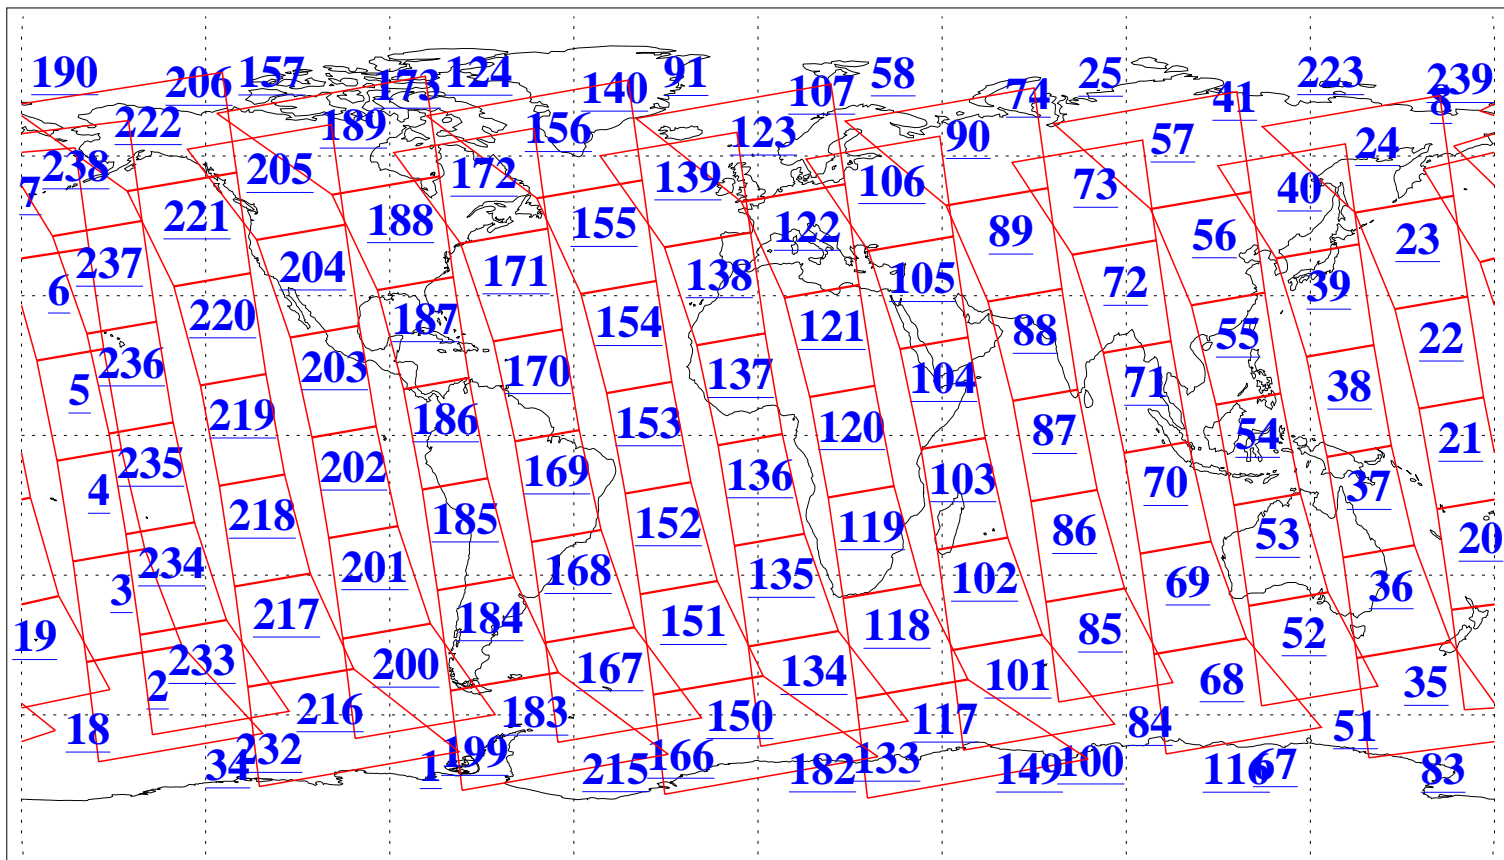

L1B Availability
AMSU Granules: 240
HSB Granules: 0
AIRS Granules: 240

20 Jun 2004
DoY 172
Aqua Day 778
Granules: 1 to 120

Granules: 121 to 240

Legend: AMSU Available, HSB Available, AIRS Available

L1B Availability
AMSU Granules: 240
HSB Granules: 0
AIRS Granules: 240

20 Jun 2004
DoY 172
Aqua Day 778

Ascending Granules

Descending Granules

Legend: AMSU Available, HSB Available, AIRS Available