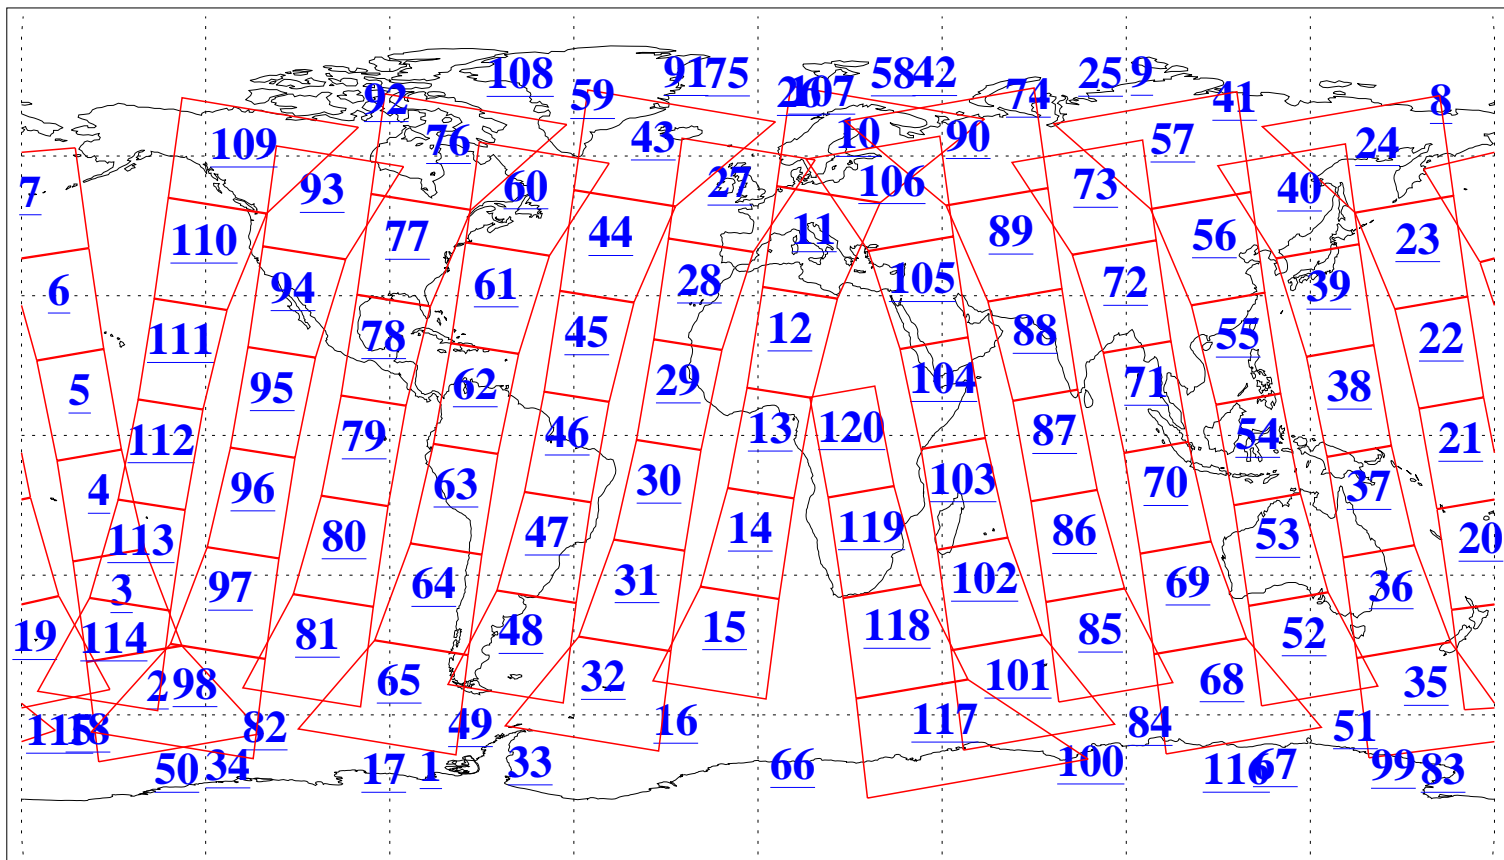

L1B Availability
AMSU Granules: 240
HSB Granules: 0
AIRS Granules: 240

20 Jun 2004
DoY 172
Aqua Day 778
Granules: 1 to 120

Granules: 121 to 240

Legend: AMSU Available, HSB Available, AIRS Available

L1B Availability
AMSU Granules: 240
HSB Granules: 0
AIRS Granules: 240

20 Jun 2004
DoY 172
Aqua Day 778

Ascending Granules

Descending Granules

Legend: AMSU Available, HSB Available, AIRS Available