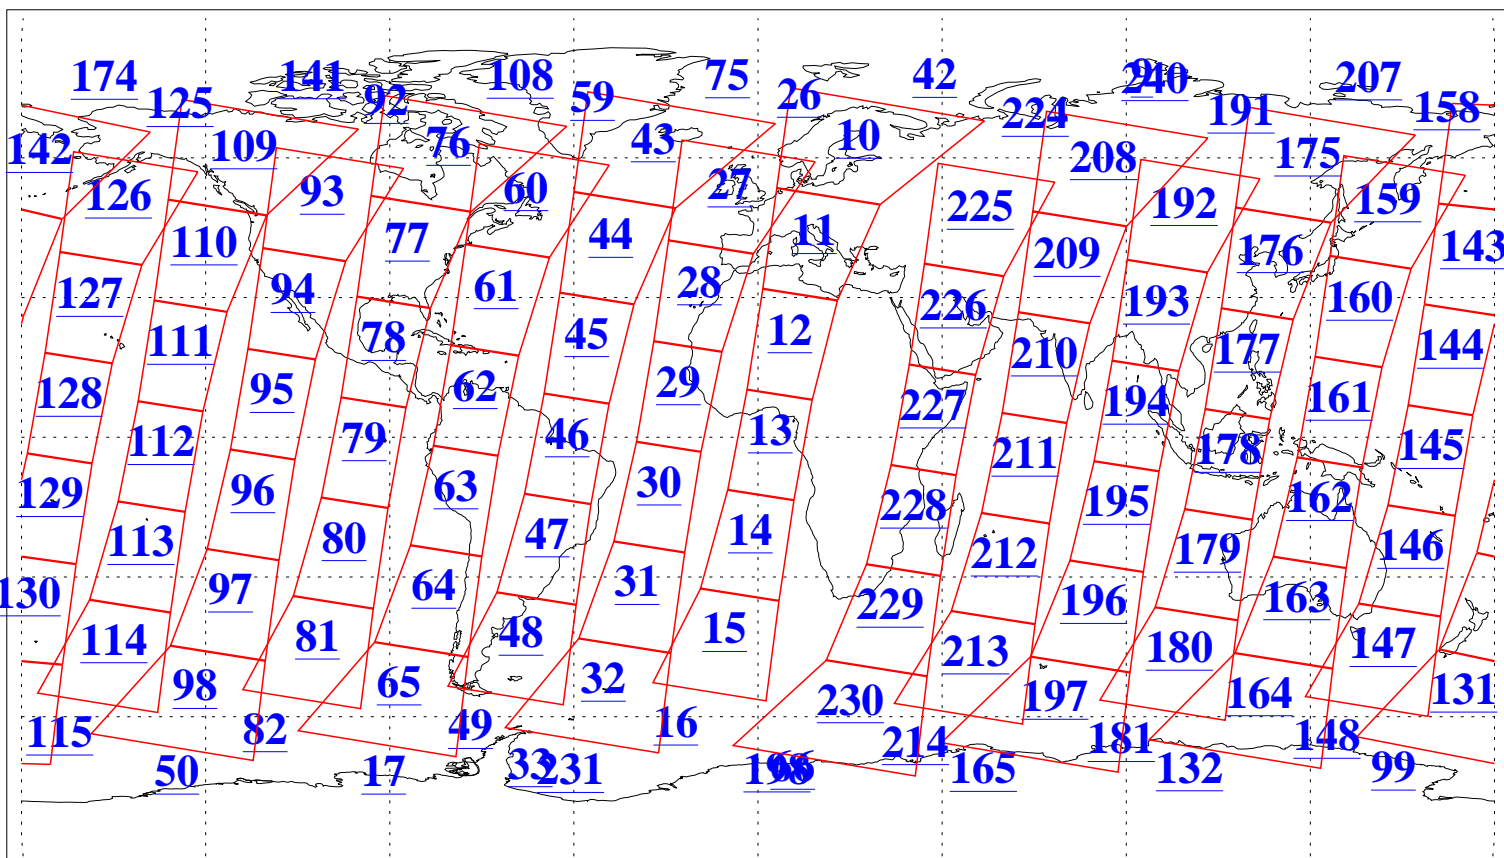

L1B Availability
AMSU Granules: 240
HSB Granules: 0
AIRS Granules: 240

20 Jun 2004
DoY 172
Aqua Day 778
Granules: 1 to 120

Granules: 121 to 240

Legend: AMSU Available, HSB Available, AIRS Available

L1B Availability
AMSU Granules: 240
HSB Granules: 0
AIRS Granules: 240

20 Jun 2004
DoY 172
Aqua Day 778

Ascending Granules

Descending Granules

Legend: AMSU Available, HSB Available, AIRS Available