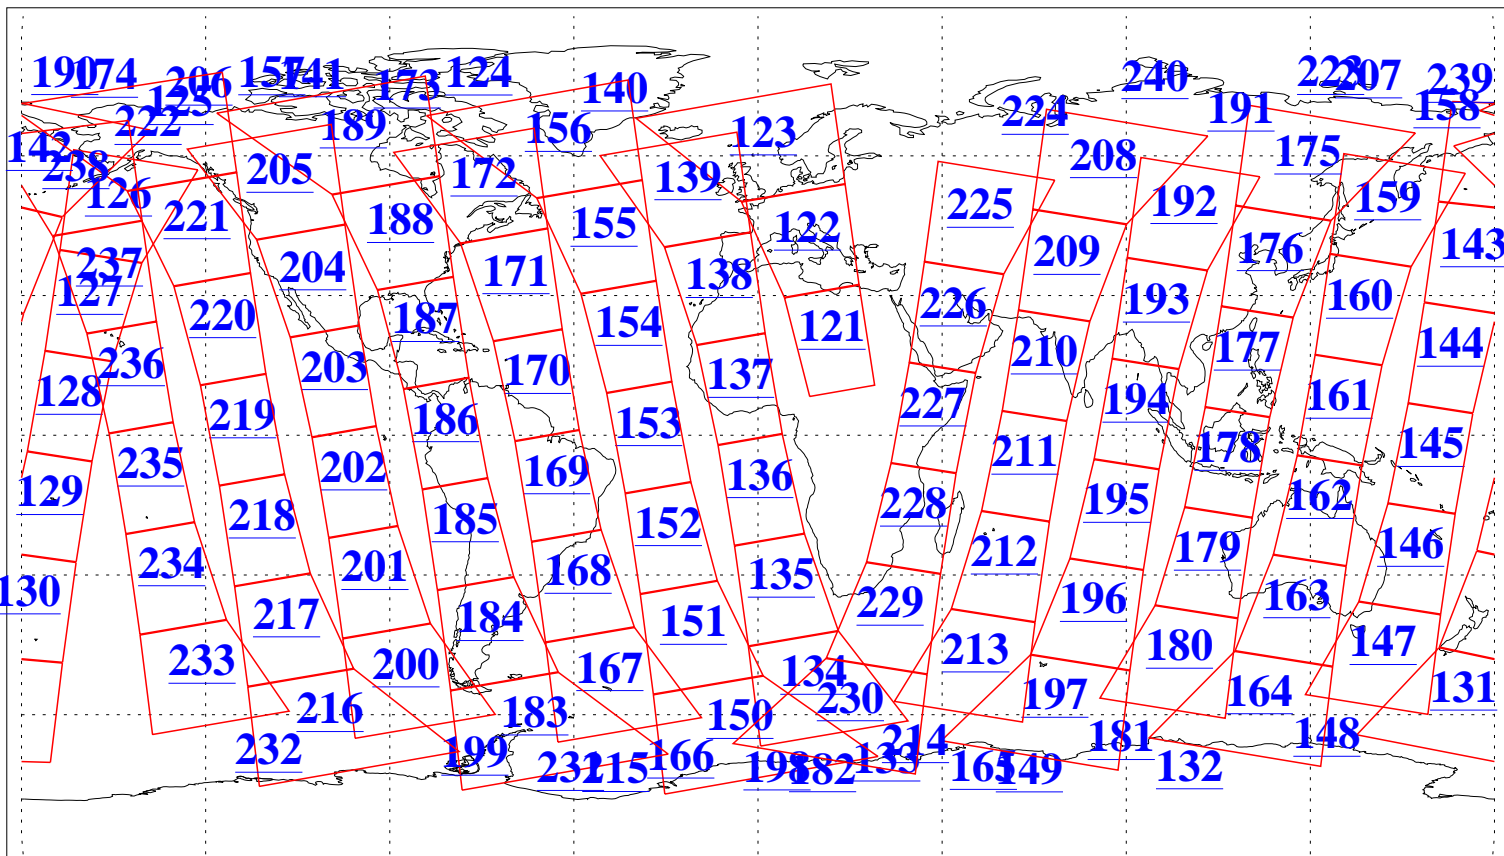

L1B Availability
AMSU Granules: 240
HSB Granules: 0
AIRS Granules: 240

20 Jun 2004
DoY 172
Aqua Day 778
Granules: 1 to 120

Granules: 121 to 240

Legend: AMSU Available, HSB Available, AIRS Available

L1B Availability
AMSU Granules: 240
HSB Granules: 0
AIRS Granules: 240

20 Jun 2004
DoY 172
Aqua Day 778

Ascending Granules

Descending Granules

Legend: AMSU Available, HSB Available, AIRS Available