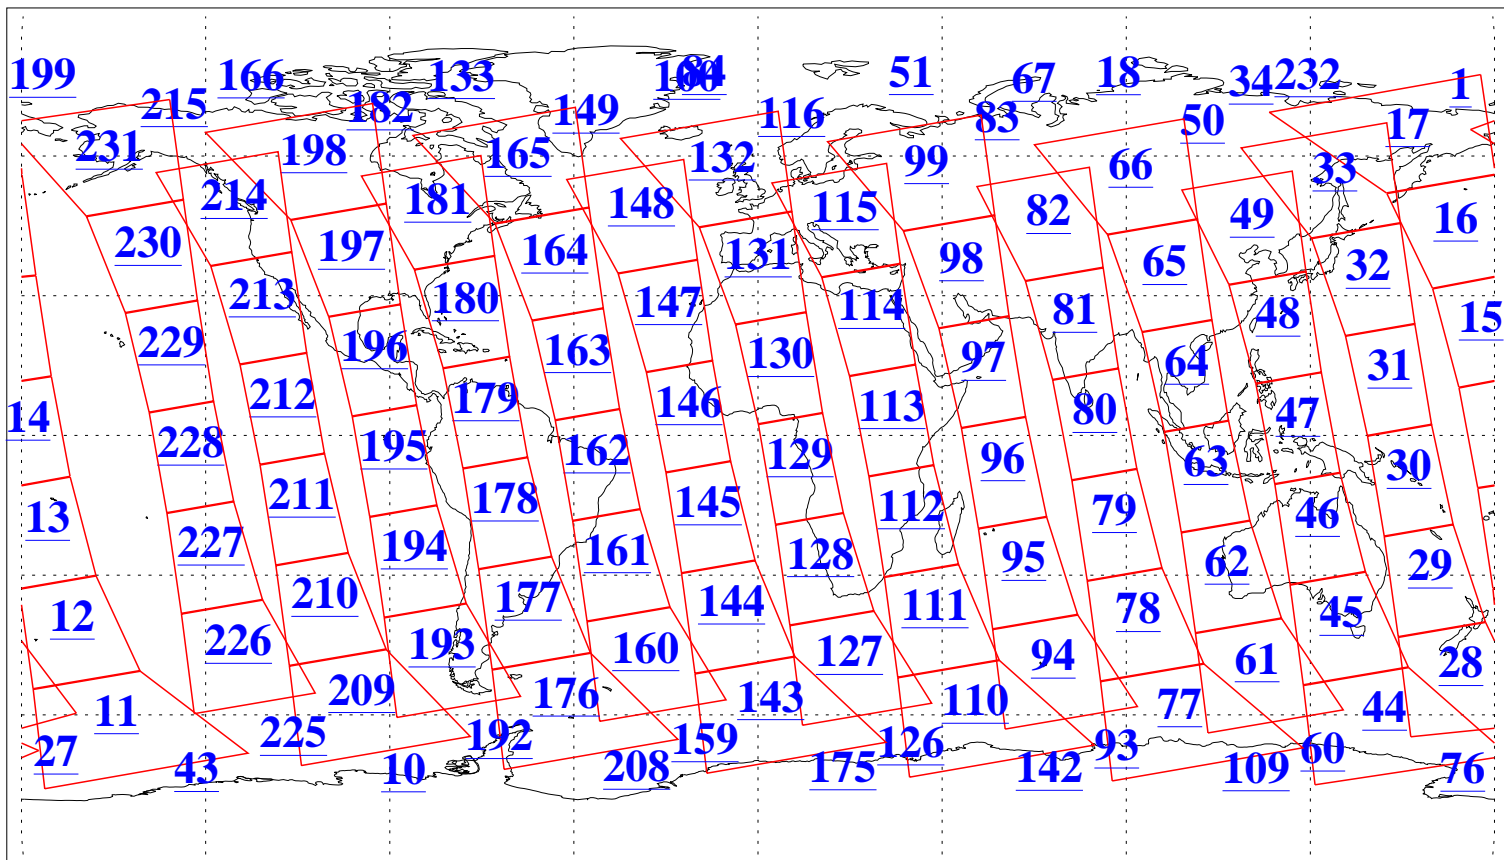

L1B Availability
AMSU Granules: 240
HSB Granules: 0
AIRS Granules: 240

19 Jun 2004
DoY 171
Aqua Day 777
Granules: 1 to 120

Granules: 121 to 240

Legend: AMSU Available, HSB Available, AIRS Available

L1B Availability
AMSU Granules: 240
HSB Granules: 0
AIRS Granules: 240

19 Jun 2004
DoY 171
Aqua Day 777

Ascending Granules

Descending Granules

Legend: AMSU Available, HSB Available, AIRS Available

L1B Availability
 AMSU Granules: 240
 HSB Granules: 0
 AIRS Granules: 240

19 Jun 2004
 DoY 171
 Aqua Day 777

Northern Hemisphere Granules

Southern Hemisphere Granules

Legend: AMSU Available, HSB Available, AIRS Available