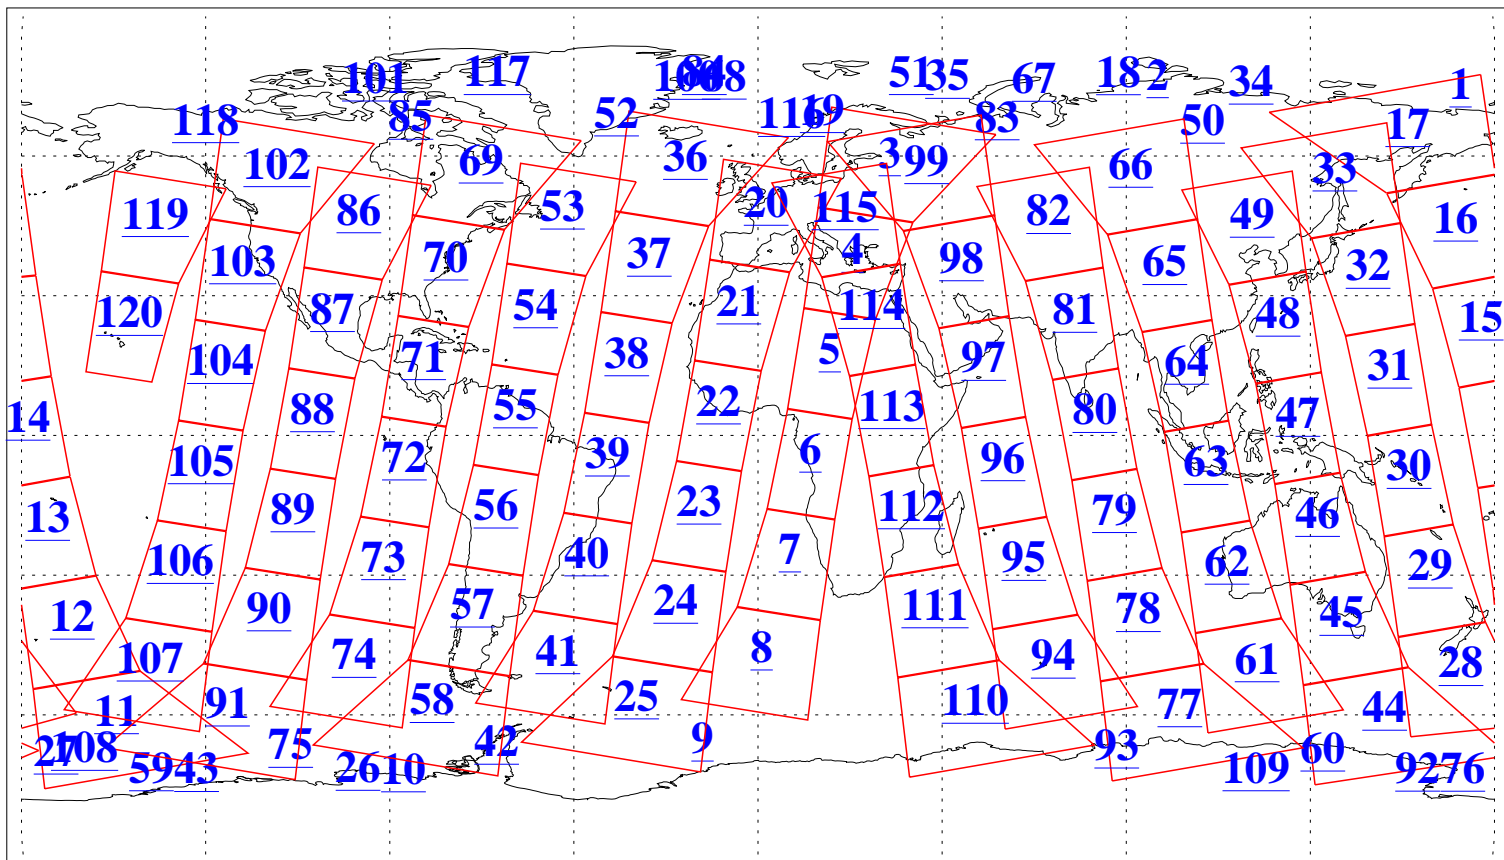

L1B Availability
AMSU Granules: 240
HSB Granules: 0
AIRS Granules: 240

19 Jun 2004
DoY 171
Aqua Day 777
Granules: 1 to 120

Granules: 121 to 240

Legend: AMSU Available, HSB Available, AIRS Available

L1B Availability
AMSU Granules: 240
HSB Granules: 0
AIRS Granules: 240

19 Jun 2004
DoY 171
Aqua Day 777

Ascending Granules

Descending Granules

Legend: AMSU Available, HSB Available, AIRS Available

L1B Availability
 AMSU Granules: 240
 HSB Granules: 0
 AIRS Granules: 240

19 Jun 2004
 DoY 171
 Aqua Day 777

Northern Hemisphere Granules

Southern Hemisphere Granules

Legend: AMSU Available, HSB Available, AIRS Available