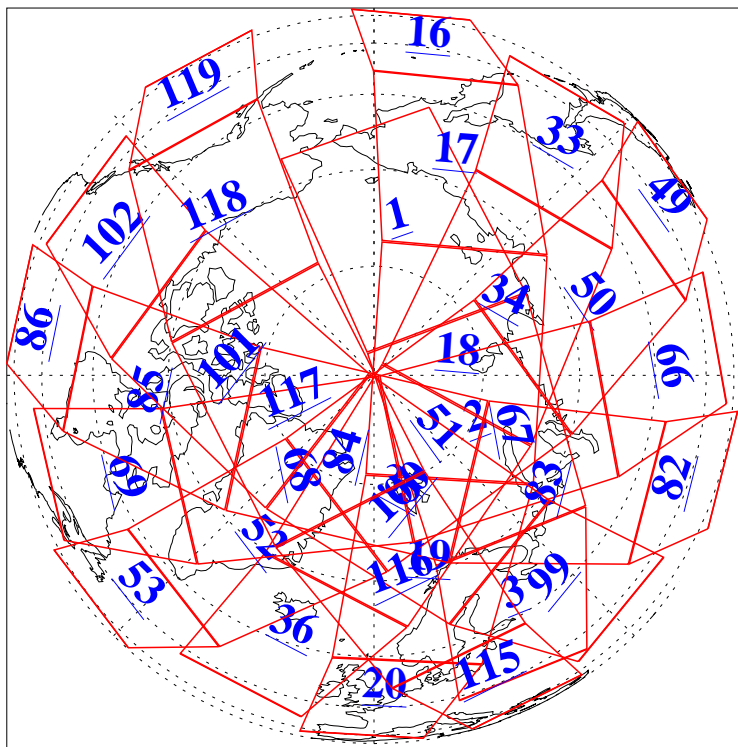

L1B Availability
AMSU Granules: 240
HSB Granules: 0
AIRS Granules: 240

19 Jun 2004
DoY 171
Aqua Day 777
Granules: 1 to 120

Granules: 121 to 240

Legend: AMSU Available, HSB Available, AIRS Available

L1B Availability
AMSU Granules: 240
HSB Granules: 0
AIRS Granules: 240

19 Jun 2004
DoY 171
Aqua Day 777

Ascending Granules

Descending Granules

Legend: AMSU Available, HSB Available, AIRS Available

L1B Availability
 AMSU Granules: 240
 HSB Granules: 0
 AIRS Granules: 240

19 Jun 2004
 DoY 171
 Aqua Day 777

Northern Hemisphere Granules

Southern Hemisphere Granules

Legend: AMSU Available, HSB Available, AIRS Available