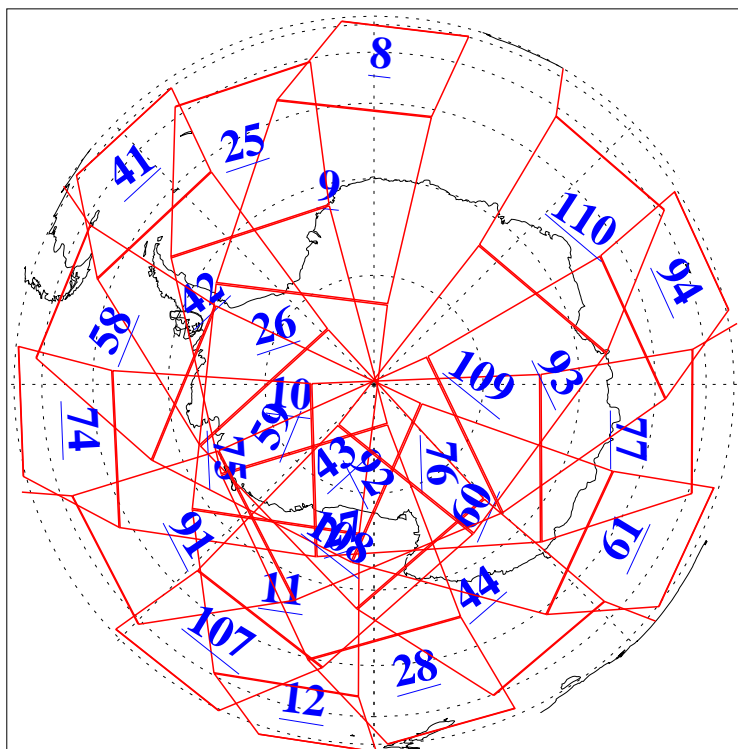

L1B Availability
AMSU Granules: 240
HSB Granules: 0
AIRS Granules: 240

19 Jun 2004
DoY 171
Aqua Day 777
Granules: 1 to 120

Granules: 121 to 240

Legend: AMSU Available, HSB Available, AIRS Available

L1B Availability
AMSU Granules: 240
HSB Granules: 0
AIRS Granules: 240

19 Jun 2004
DoY 171
Aqua Day 777

Ascending Granules

Descending Granules

Legend: AMSU Available, HSB Available, AIRS Available

L1B Availability
 AMSU Granules: 240
 HSB Granules: 0
 AIRS Granules: 240

19 Jun 2004
 DoY 171
 Aqua Day 777

Northern Hemisphere Granules

Southern Hemisphere Granules

Legend: AMSU Available, HSB Available, AIRS Available