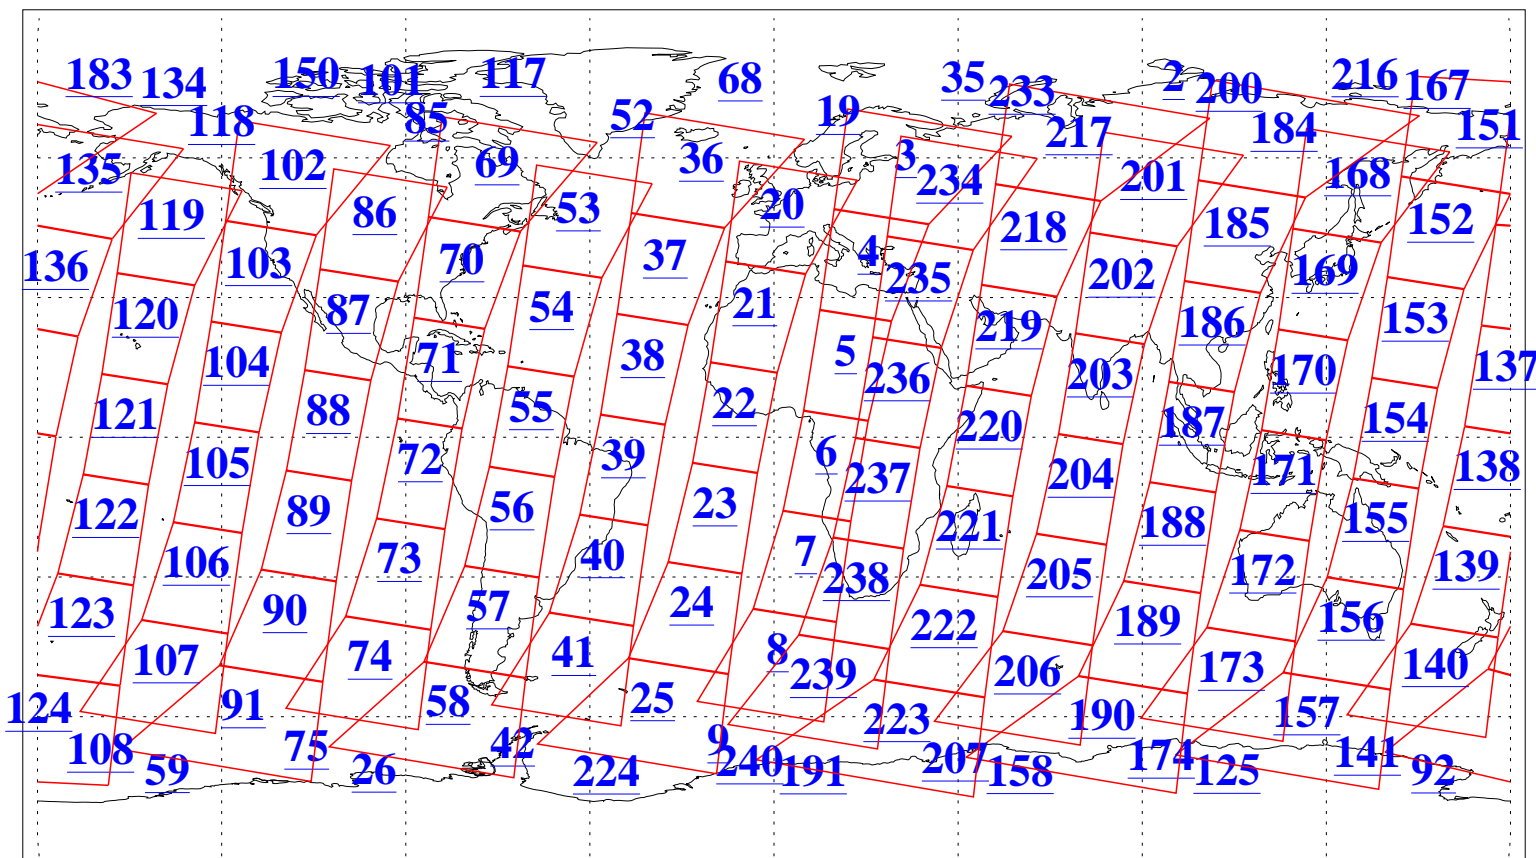

L1B Availability
AMSU Granules: 240
HSB Granules: 0
AIRS Granules: 240

19 Jun 2004
DoY 171
Aqua Day 777
Granules: 1 to 120

Granules: 121 to 240

Legend: AMSU Available, HSB Available, AIRS Available

L1B Availability
AMSU Granules: 240
HSB Granules: 0
AIRS Granules: 240

19 Jun 2004
DoY 171
Aqua Day 777

Ascending Granules

Descending Granules

Legend: AMSU Available, HSB Available, AIRS Available

L1B Availability
 AMSU Granules: 240
 HSB Granules: 0
 AIRS Granules: 240

19 Jun 2004
 DoY 171
 Aqua Day 777

Northern Hemisphere Granules

Southern Hemisphere Granules

Legend: AMSU Available, HSB Available, AIRS Available