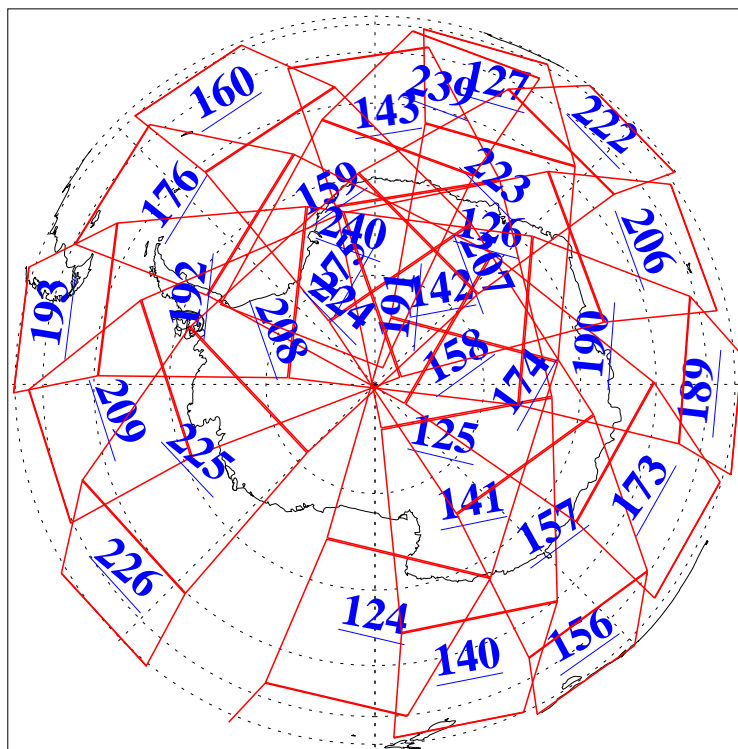

19 Jun 2004
DoY 171
Aqua Day 777

Ascending Granules

Descending Granules

Legend: AMSU Available, HSB Available, AIRS Available

L1B Availability
 AMSU Granules: 240
 HSB Granules: 0
 AIRS Granules: 240

19 Jun 2004
 DoY 171
 Aqua Day 777

Northern Hemisphere Granules

Southern Hemisphere Granules

Legend: AMSU Available, HSB Available, AIRS Available