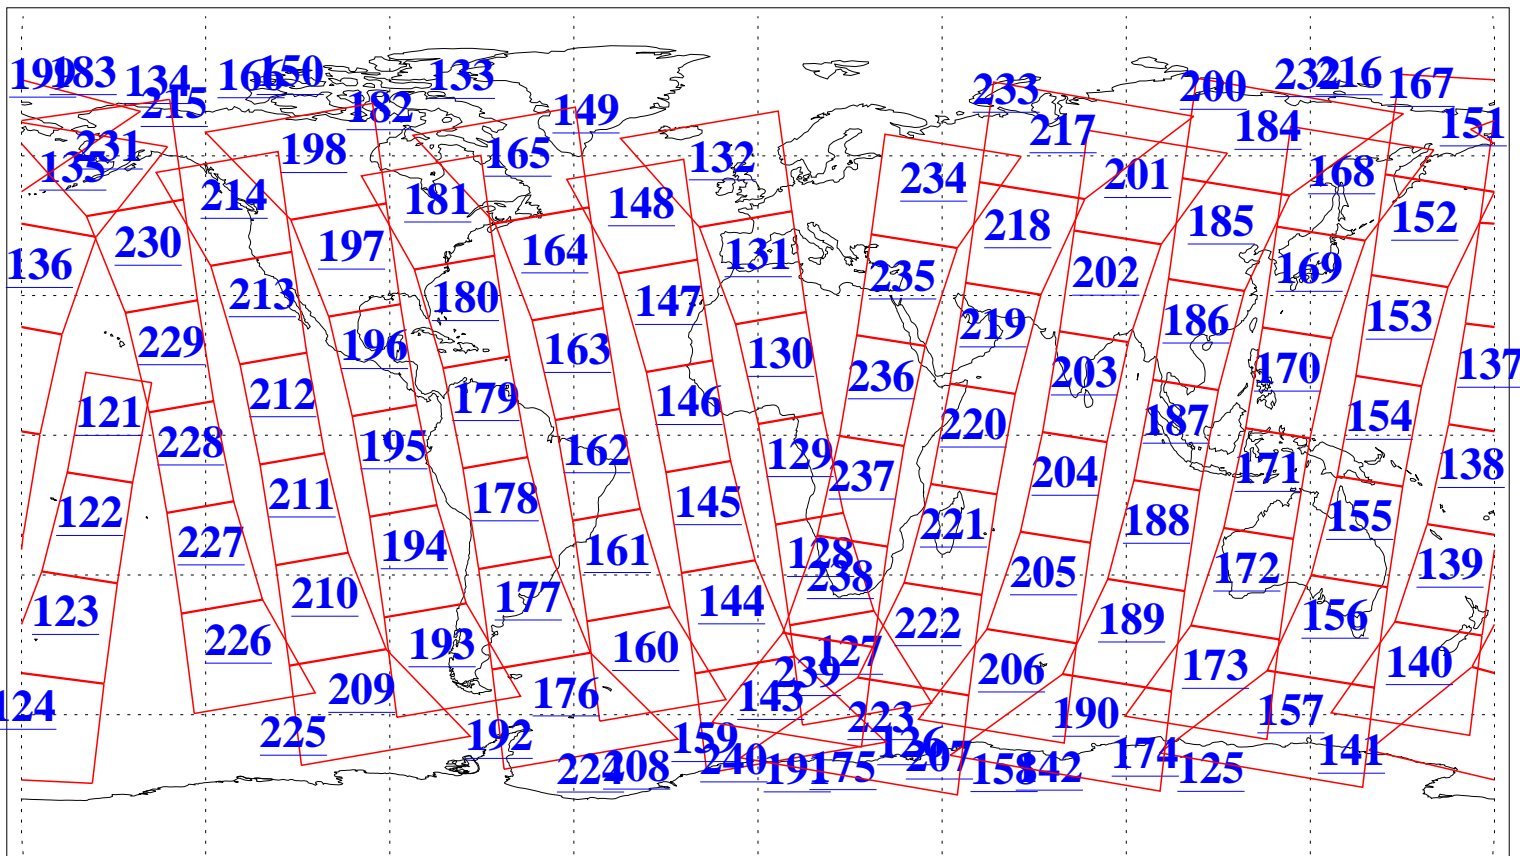

L1B Availability
AMSU Granules: 240
HSB Granules: 0
AIRS Granules: 240

19 Jun 2004
DoY 171
Aqua Day 777
Granules: 1 to 120

Granules: 121 to 240

Legend: AMSU Available, HSB Available, AIRS Available

L1B Availability
AMSU Granules: 240
HSB Granules: 0
AIRS Granules: 240

19 Jun 2004
DoY 171
Aqua Day 777

Ascending Granules

Descending Granules

Legend: AMSU Available, HSB Available, AIRS Available

L1B Availability
 AMSU Granules: 240
 HSB Granules: 0
 AIRS Granules: 240

19 Jun 2004
 DoY 171
 Aqua Day 777