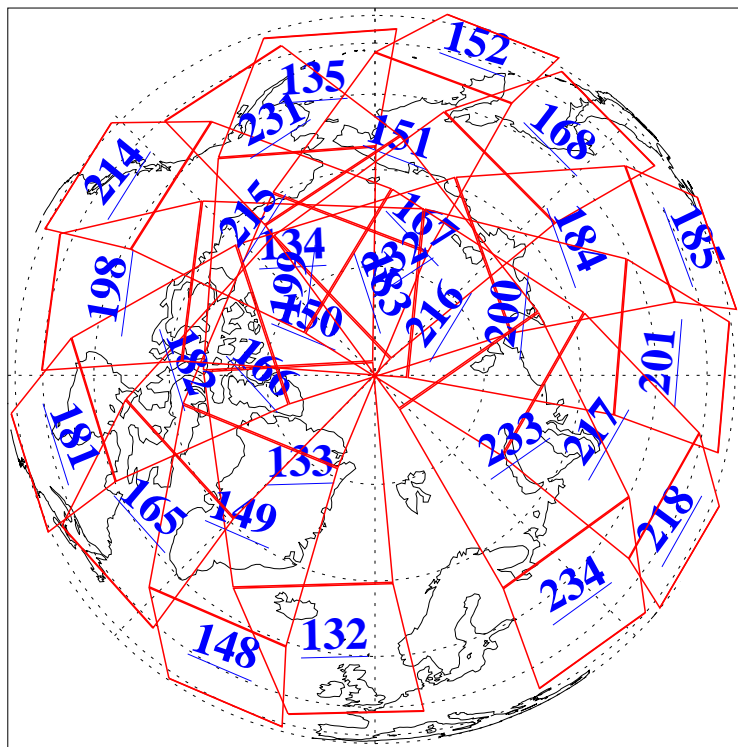

L1B Availability
AMSU Granules: 240
HSB Granules: 0
AIRS Granules: 240

19 Jun 2004
DoY 171
Aqua Day 777
Granules: 1 to 120

Granules: 121 to 240

Legend: AMSU Available, HSB Available, AIRS Available

L1B Availability
AMSU Granules: 240
HSB Granules: 0
AIRS Granules: 240

19 Jun 2004
DoY 171
Aqua Day 777

Ascending Granules

Descending Granules

Legend: AMSU Available, HSB Available, AIRS Available

L1B Availability
 AMSU Granules: 240
 HSB Granules: 0
 AIRS Granules: 240

19 Jun 2004
 DoY 171
 Aqua Day 777

Northern Hemisphere Granules

Southern Hemisphere Granules

Legend: AMSU Available, HSB Available, AIRS Available