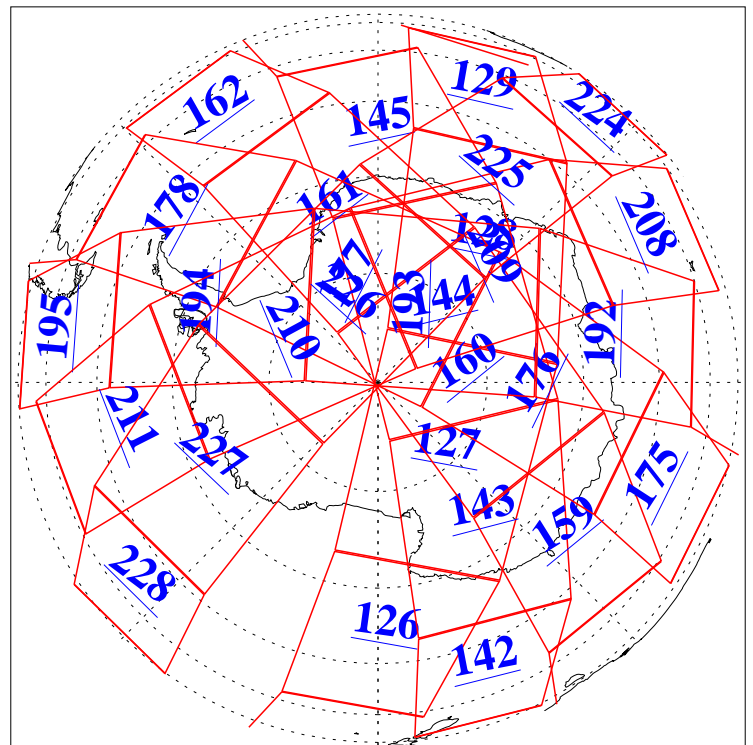

L1B Availability  
AMSU Granules: 240  
HSB Granules: 0  
AIRS Granules: 240

17 Jun 2004  
DoY 169  
Aqua Day 775  
Granules: 1 to 120

Granules: 121 to 240

Legend: AMSU Available, HSB Available, AIRS Available

L1B Availability  
AMSU Granules: 240  
HSB Granules: 0  
AIRS Granules: 240

17 Jun 2004  
DoY 169  
Aqua Day 775

Ascending Granules

Descending Granules

Legend: AMSU Available, HSB Available, AIRS Available

L1B Availability  
 AMSU Granules: 240  
 HSB Granules: 0  
 AIRS Granules: 240

17 Jun 2004  
 DoY 169  
 Aqua Day 775

Northern Hemisphere Granules

Southern Hemisphere Granules

Legend: AMSU Available, HSB Available, AIRS Available