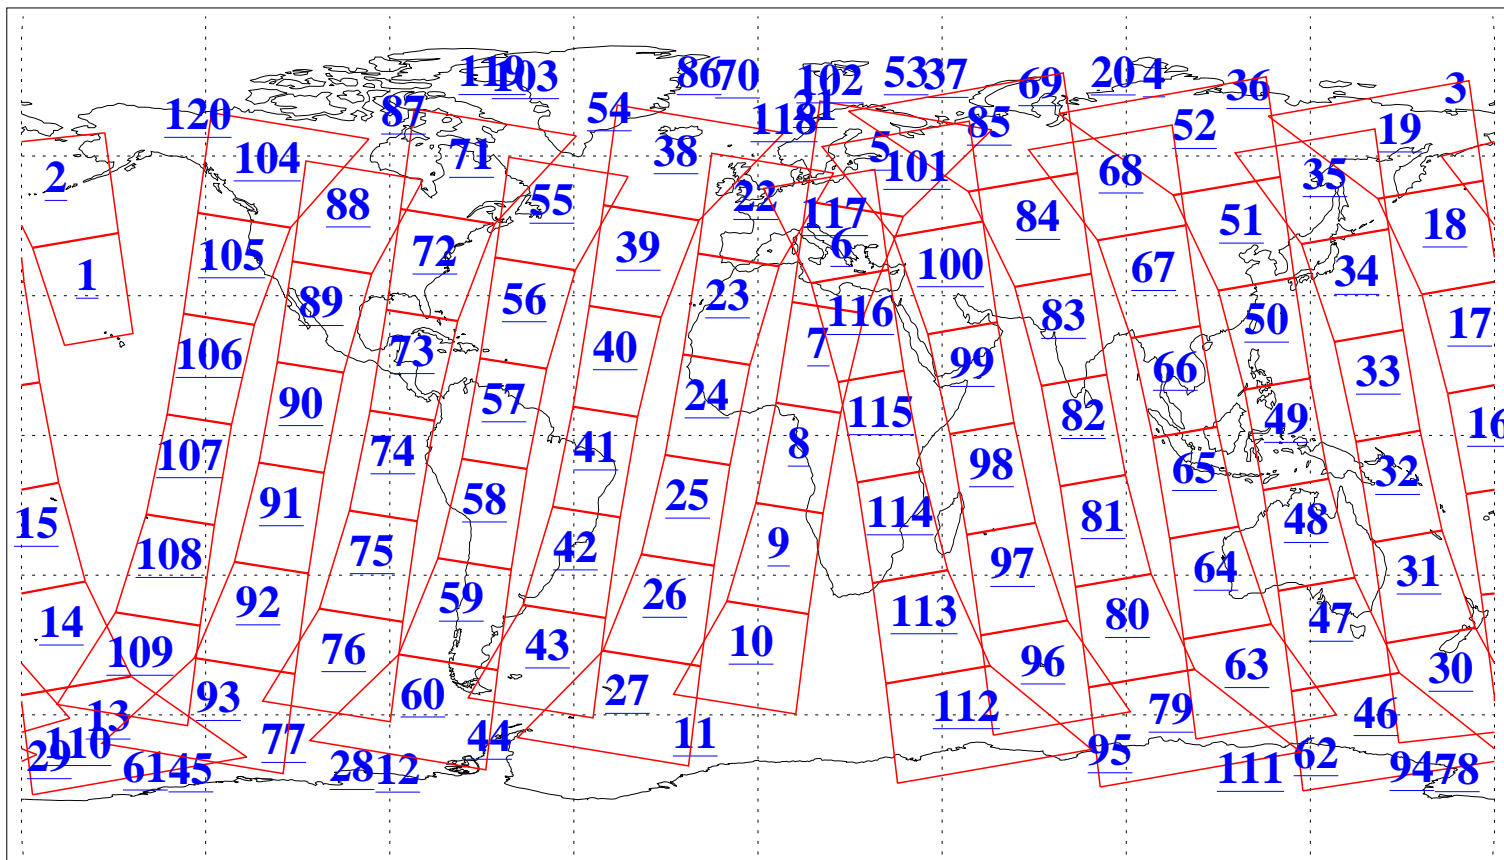

L1B Availability  
AMSU Granules: 240  
HSB Granules: 0  
AIRS Granules: 240

17 Jun 2004  
DoY 169  
Aqua Day 775  
Granules: 1 to 120

Granules: 121 to 240

Legend: AMSU Available, HSB Available, AIRS Available

L1B Availability  
AMSU Granules: 240  
HSB Granules: 0  
AIRS Granules: 240

17 Jun 2004  
DoY 169  
Aqua Day 775

Ascending Granules

Descending Granules

Legend: AMSU Available, HSB Available, AIRS Available

L1B Availability  
 AMSU Granules: 240  
 HSB Granules: 0  
 AIRS Granules: 240

17 Jun 2004  
 DoY 169  
 Aqua Day 775

Northern Hemisphere Granules

Southern Hemisphere Granules

Legend: AMSU Available, HSB Available, AIRS Available