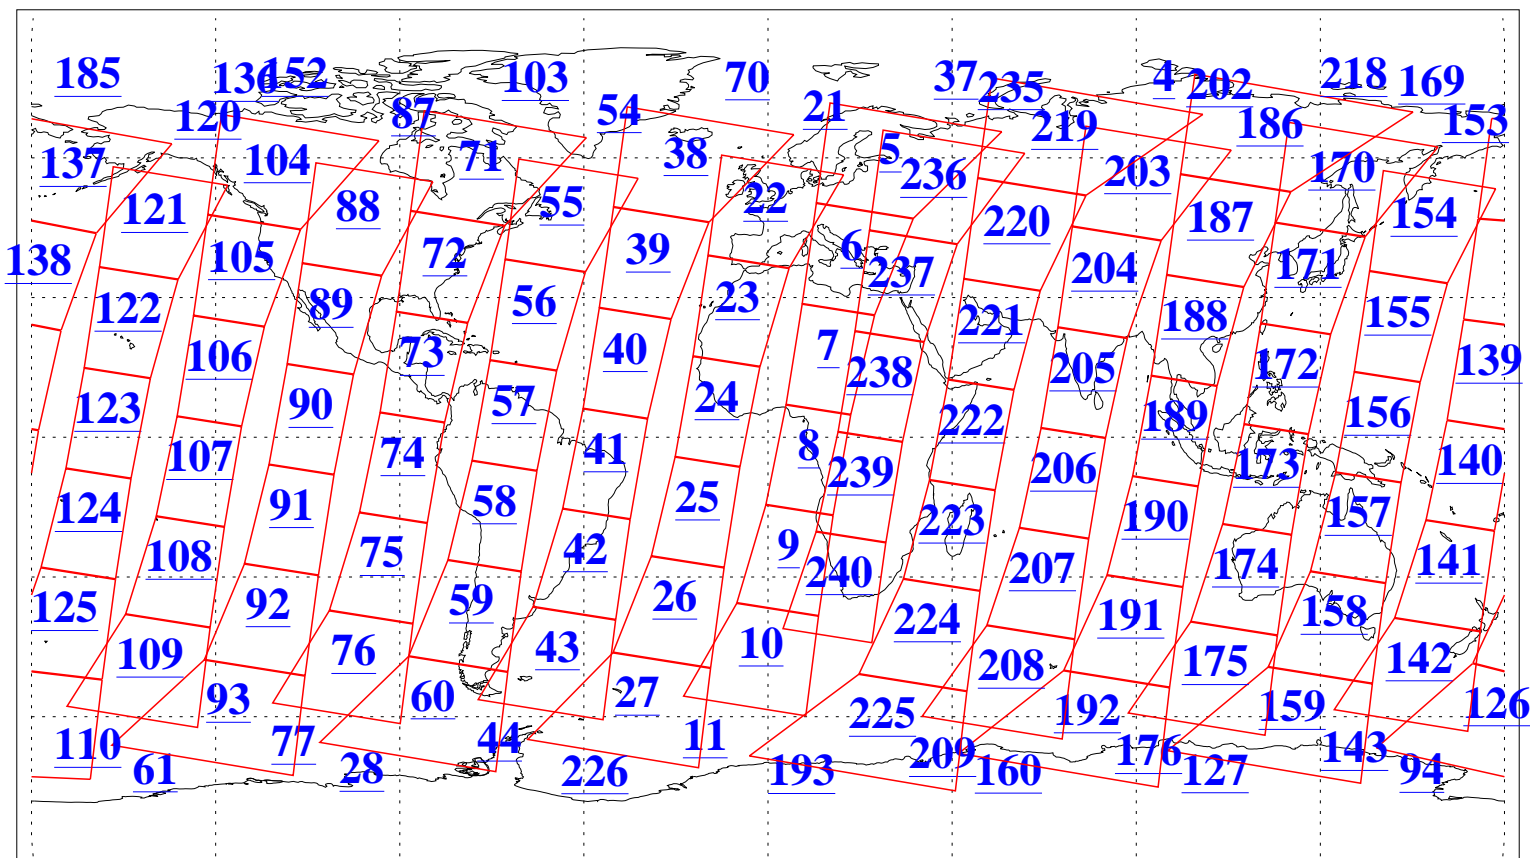

L1B Availability  
AMSU Granules: 240  
HSB Granules: 0  
AIRS Granules: 240

17 Jun 2004  
DoY 169  
Aqua Day 775  
Granules: 1 to 120

Granules: 121 to 240

Legend: AMSU Available, HSB Available, AIRS Available

L1B Availability  
AMSU Granules: 240  
HSB Granules: 0  
AIRS Granules: 240

17 Jun 2004  
DoY 169  
Aqua Day 775

Ascending Granules

Descending Granules

Legend: AMSU Available, HSB Available, AIRS Available

L1B Availability  
 AMSU Granules: 240  
 HSB Granules: 0  
 AIRS Granules: 240

17 Jun 2004  
 DoY 169  
 Aqua Day 775

Northern Hemisphere Granules

Southern Hemisphere Granules

Legend: AMSU Available, HSB Available, AIRS Available