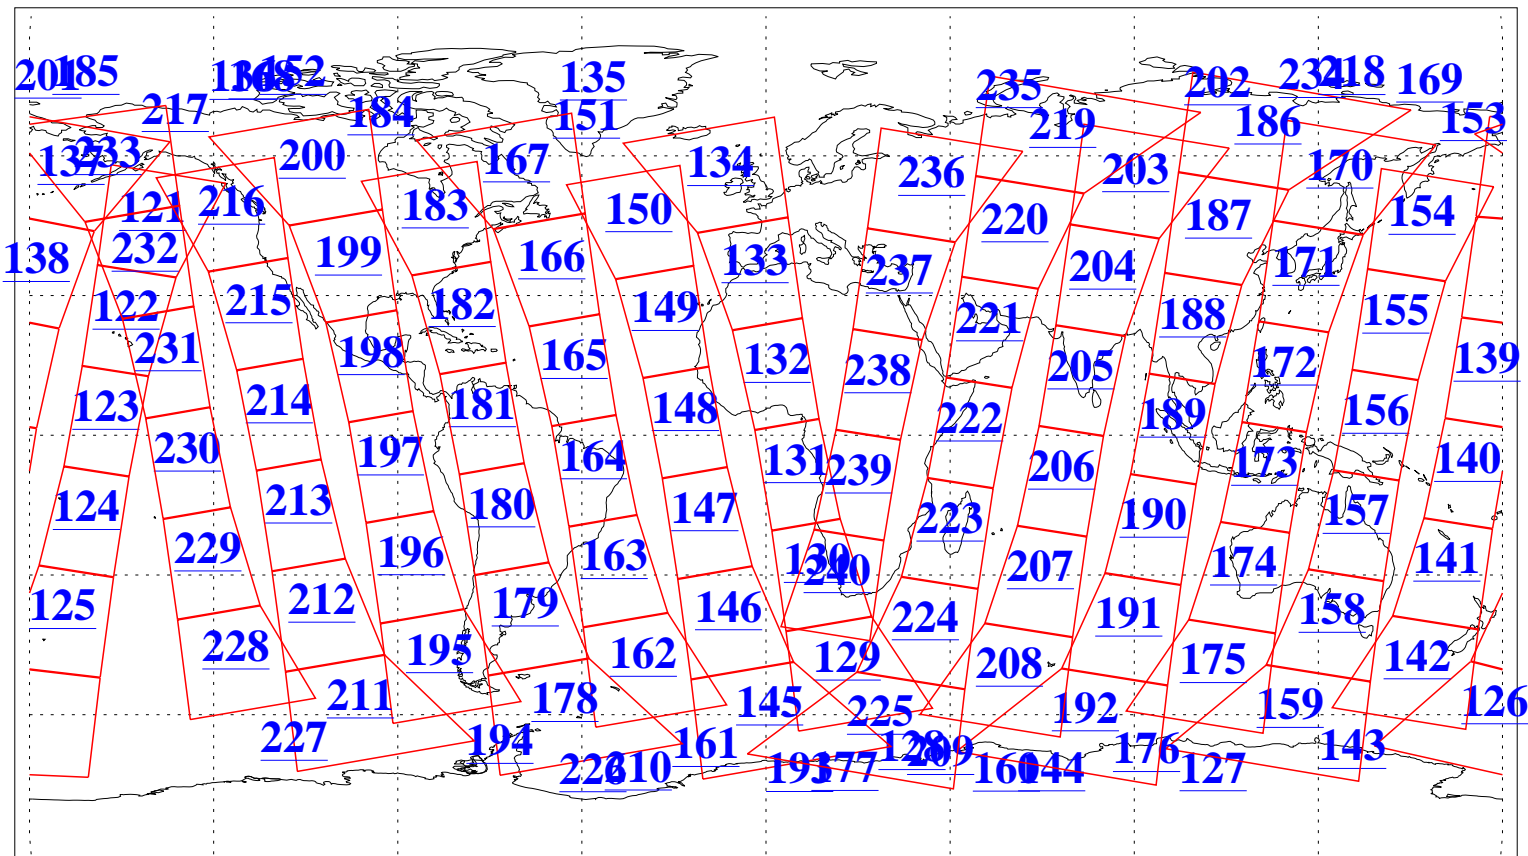

L1B Availability  
AMSU Granules: 240  
HSB Granules: 0  
AIRS Granules: 240

17 Jun 2004  
DoY 169  
Aqua Day 775  
Granules: 1 to 120

Granules: 121 to 240

Legend: AMSU Available, HSB Available, AIRS Available

L1B Availability  
AMSU Granules: 240  
HSB Granules: 0  
AIRS Granules: 240

17 Jun 2004  
DoY 169  
Aqua Day 775

Ascending Granules

Descending Granules

Legend: AMSU Available, HSB Available, AIRS Available

L1B Availability  
 AMSU Granules: 240  
 HSB Granules: 0  
 AIRS Granules: 240

17 Jun 2004  
 DoY 169  
 Aqua Day 775

Northern Hemisphere Granules

Southern Hemisphere Granules

Legend: AMSU Available, HSB Available, AIRS Available