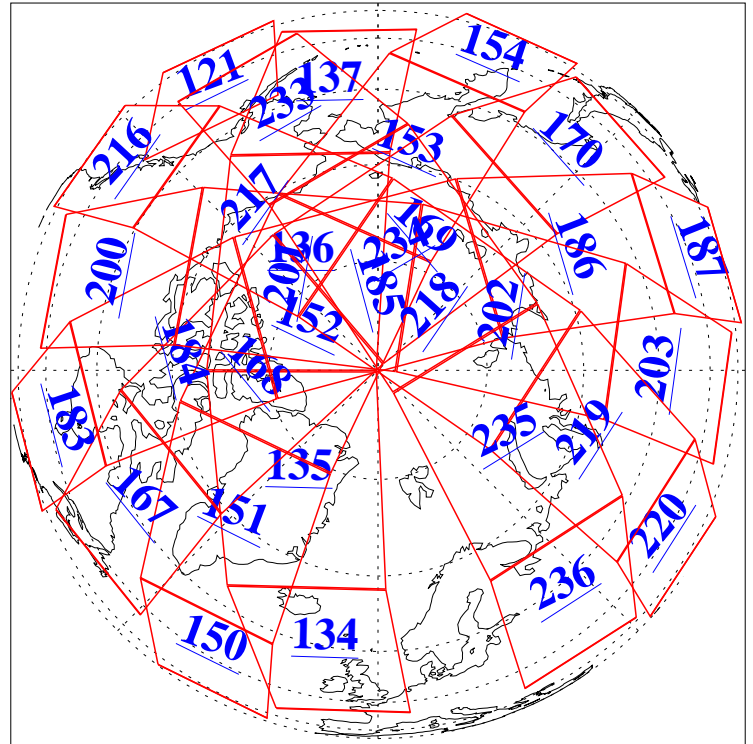

L1B Availability  
AMSU Granules: 240  
HSB Granules: 0  
AIRS Granules: 240

17 Jun 2004  
DoY 169  
Aqua Day 775  
Granules: 1 to 120

Granules: 121 to 240

Legend: AMSU Available, HSB Available, AIRS Available

L1B Availability  
AMSU Granules: 240  
HSB Granules: 0  
AIRS Granules: 240

17 Jun 2004  
DoY 169  
Aqua Day 775

Ascending Granules

Descending Granules

Legend: AMSU Available, HSB Available, AIRS Available

L1B Availability  
 AMSU Granules: 240  
 HSB Granules: 0  
 AIRS Granules: 240

17 Jun 2004  
 DoY 169  
 Aqua Day 775

Northern Hemisphere Granules

Southern Hemisphere Granules

Legend: AMSU Available, HSB Available, AIRS Available