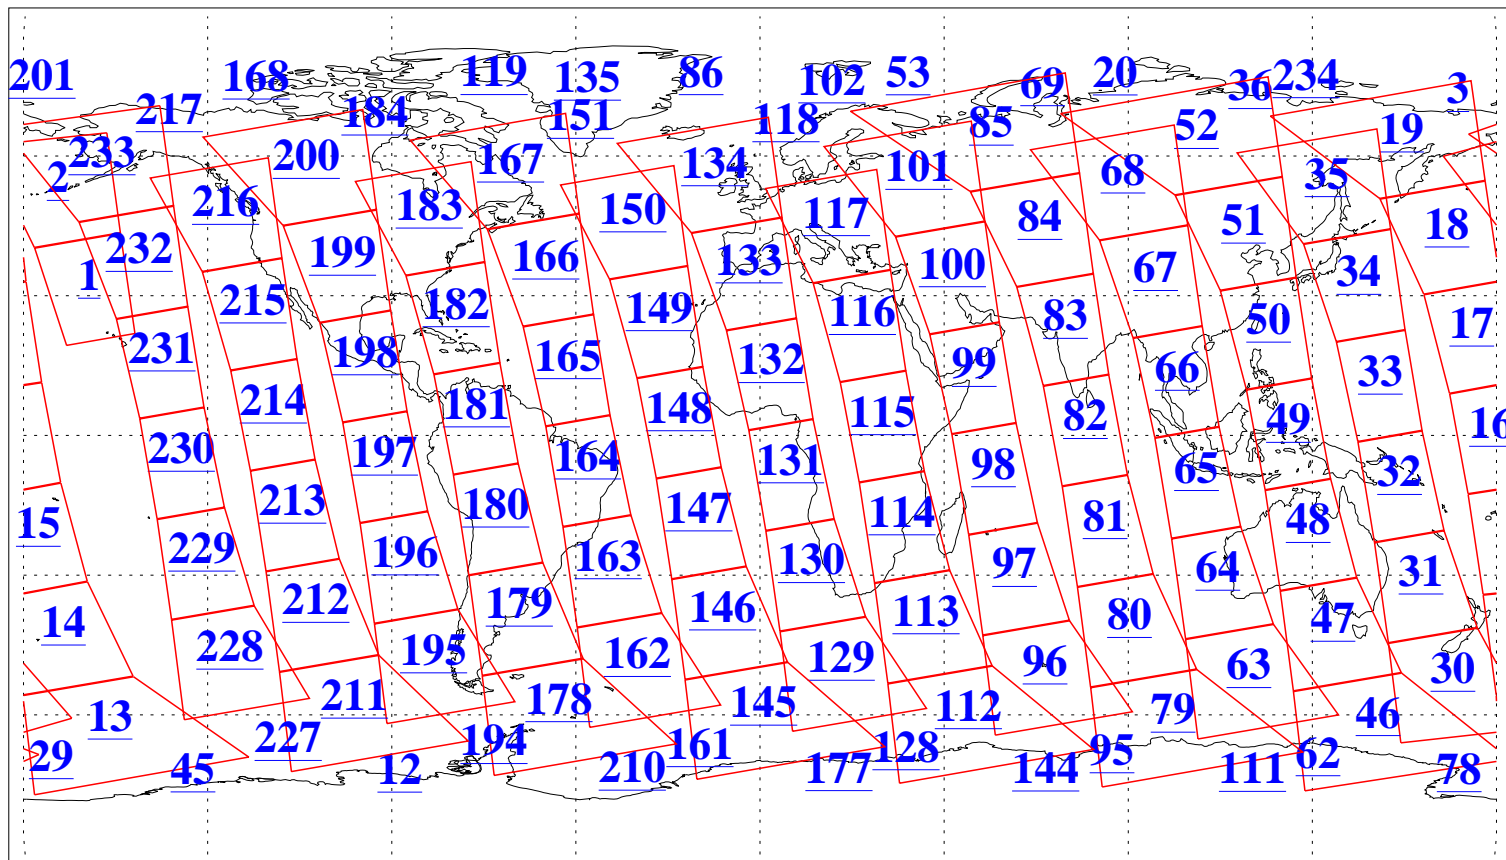

L1B Availability  
AMSU Granules: 240  
HSB Granules: 0  
AIRS Granules: 240

17 Jun 2004  
DoY 169  
Aqua Day 775  
Granules: 1 to 120

Granules: 121 to 240

Legend: AMSU Available, HSB Available, AIRS Available

L1B Availability  
AMSU Granules: 240  
HSB Granules: 0  
AIRS Granules: 240

17 Jun 2004  
DoY 169  
Aqua Day 775

Ascending Granules

Descending Granules

Legend: AMSU Available, HSB Available, AIRS Available

L1B Availability  
 AMSU Granules: 240  
 HSB Granules: 0  
 AIRS Granules: 240

17 Jun 2004  
 DoY 169  
 Aqua Day 775

Northern Hemisphere Granules

Southern Hemisphere Granules

Legend: AMSU Available, HSB Available, AIRS Available