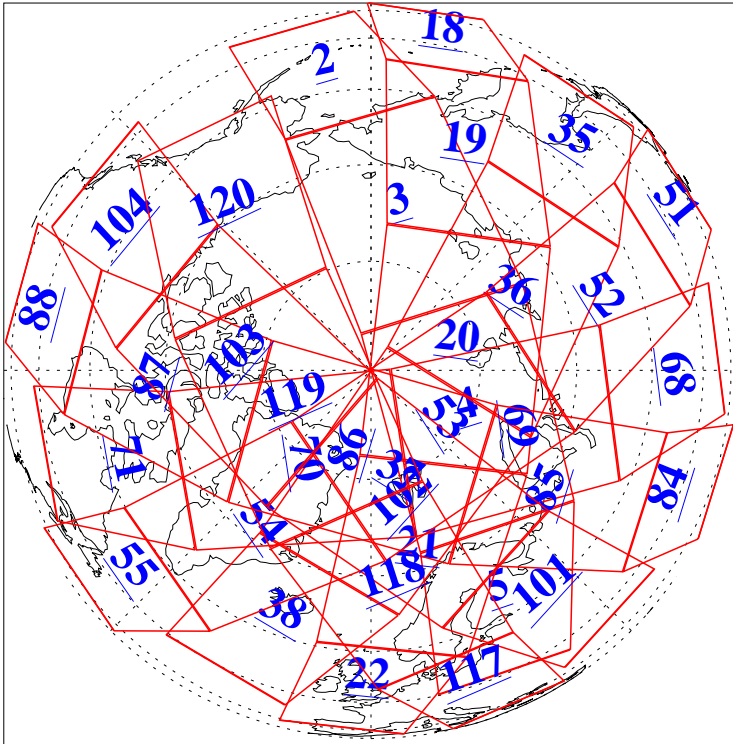

L1B Availability  
AMSU Granules: 240  
HSB Granules: 0  
AIRS Granules: 240

17 Jun 2004  
DoY 169  
Aqua Day 775  
Granules: 1 to 120

Granules: 121 to 240

Legend: AMSU Available, HSB Available, AIRS Available

L1B Availability  
AMSU Granules: 240  
HSB Granules: 0  
AIRS Granules: 240

17 Jun 2004  
DoY 169  
Aqua Day 775

Ascending Granules

Descending Granules

Legend: AMSU Available, HSB Available, AIRS Available

L1B Availability  
 AMSU Granules: 240  
 HSB Granules: 0  
 AIRS Granules: 240

17 Jun 2004  
 DoY 169  
 Aqua Day 775

Northern Hemisphere Granules

Southern Hemisphere Granules

Legend: AMSU Available, HSB Available, AIRS Available