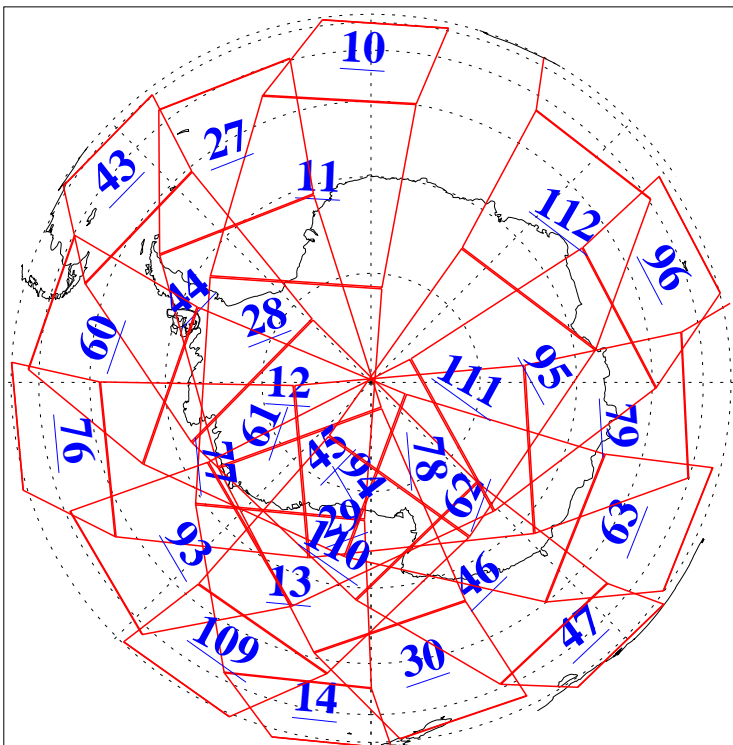

L1B Availability  
AMSU Granules: 240  
HSB Granules: 0  
AIRS Granules: 240

17 Jun 2004  
DoY 169  
Aqua Day 775  
Granules: 1 to 120

Granules: 121 to 240

Legend: AMSU Available, HSB Available, AIRS Available

L1B Availability  
AMSU Granules: 240  
HSB Granules: 0  
AIRS Granules: 240

17 Jun 2004  
DoY 169  
Aqua Day 775

Ascending Granules

Descending Granules

Legend: AMSU Available, HSB Available, AIRS Available

L1B Availability  
 AMSU Granules: 240  
 HSB Granules: 0  
 AIRS Granules: 240

17 Jun 2004  
 DoY 169  
 Aqua Day 775

Northern Hemisphere Granules

Southern Hemisphere Granules

Legend: AMSU Available, HSB Available, AIRS Available