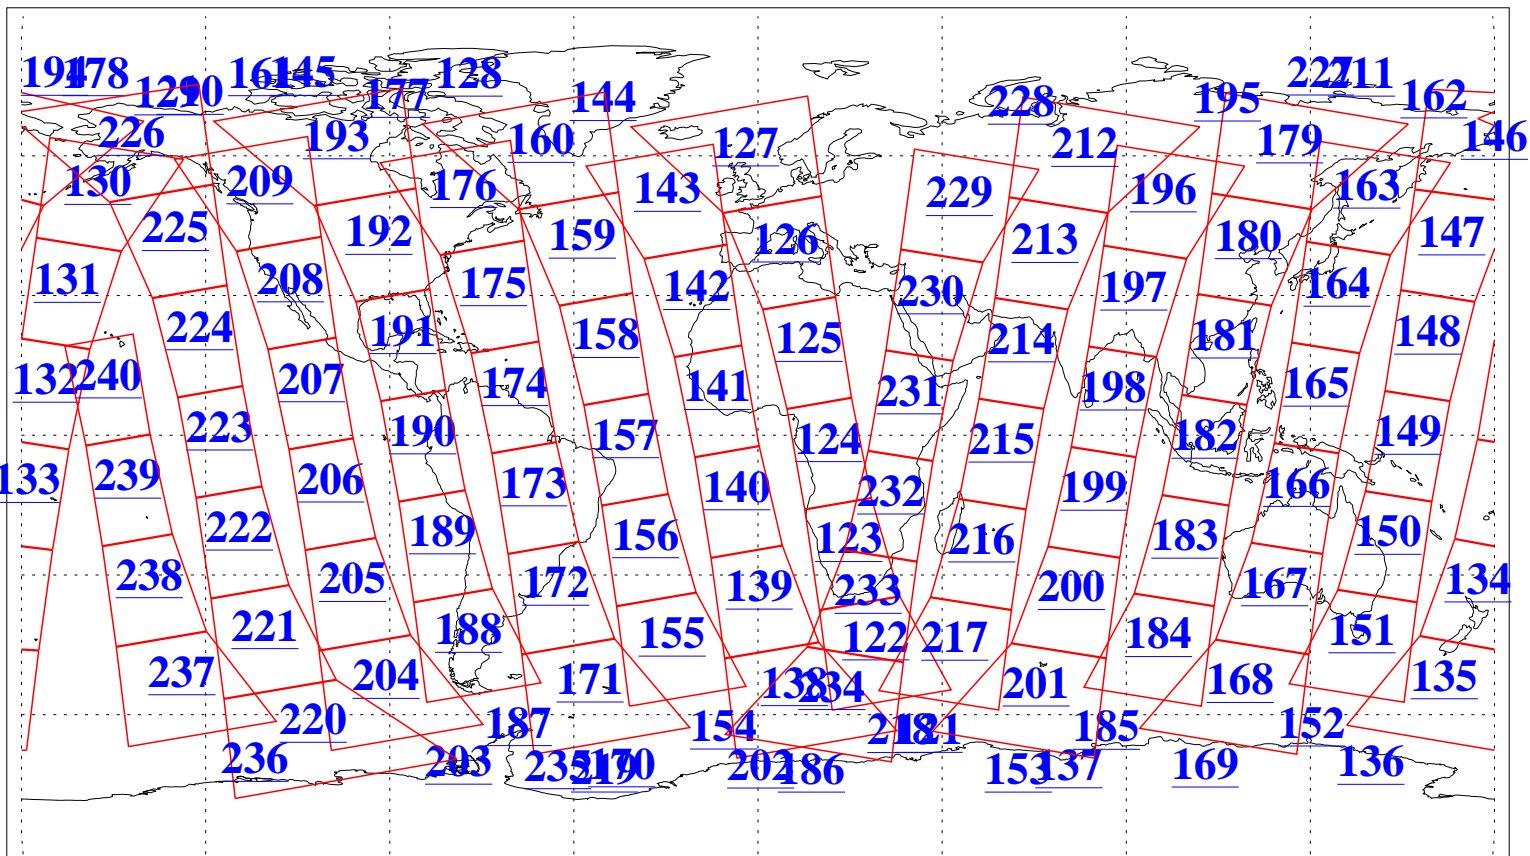

L1B Availability
AMSU Granules: 240
HSB Granules: 0
AIRS Granules: 240

16 Jun 2004
DoY 168
Aqua Day 774
Granules: 1 to 120

Granules: 121 to 240

Legend: AMSU Available, HSB Available, AIRS Available

L1B Availability
AMSU Granules: 240
HSB Granules: 0
AIRS Granules: 240

16 Jun 2004
DoY 168
Aqua Day 774

Ascending Granules

Descending Granules

Legend: AMSU Available, HSB Available, AIRS Available

L1B Availability
 AMSU Granules: 240
 HSB Granules: 0
 AIRS Granules: 240

16 Jun 2004
 DoY 168
 Aqua Day 774

Northern Hemisphere Granules

Southern Hemisphere Granules

Legend: AMSU Available, HSB Available, AIRS Available