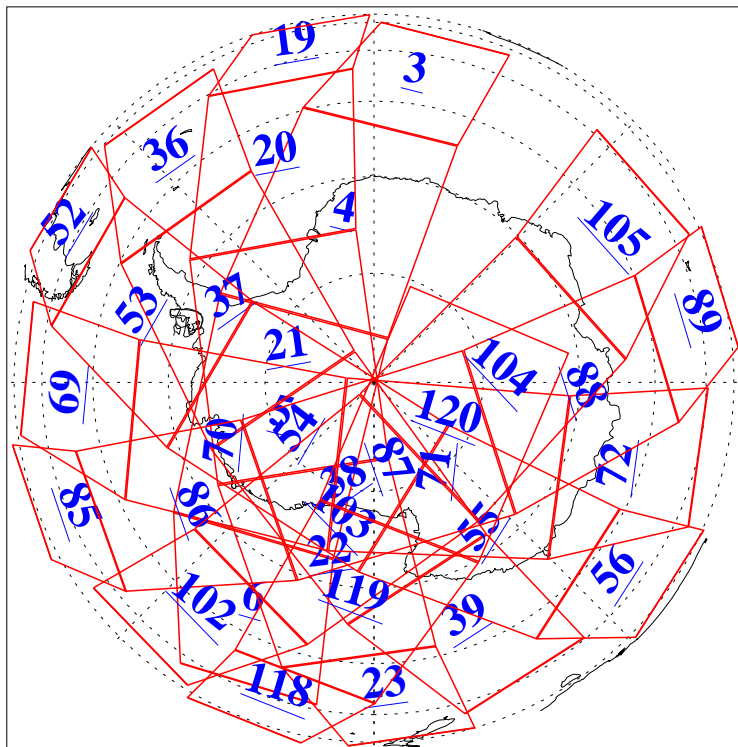

L1B Availability
AMSU Granules: 240
HSB Granules: 0
AIRS Granules: 240

16 Jun 2004
DoY 168
Aqua Day 774
Granules: 1 to 120

Granules: 121 to 240

Legend: AMSU Available, HSB Available, AIRS Available

L1B Availability
AMSU Granules: 240
HSB Granules: 0
AIRS Granules: 240

16 Jun 2004
DoY 168
Aqua Day 774

Ascending Granules

Descending Granules

Legend: AMSU Available, HSB Available, AIRS Available

L1B Availability
 AMSU Granules: 240
 HSB Granules: 0
 AIRS Granules: 240

16 Jun 2004
 DoY 168
 Aqua Day 774

Northern Hemisphere Granules

Southern Hemisphere Granules

Legend: AMSU Available, HSB Available, AIRS Available