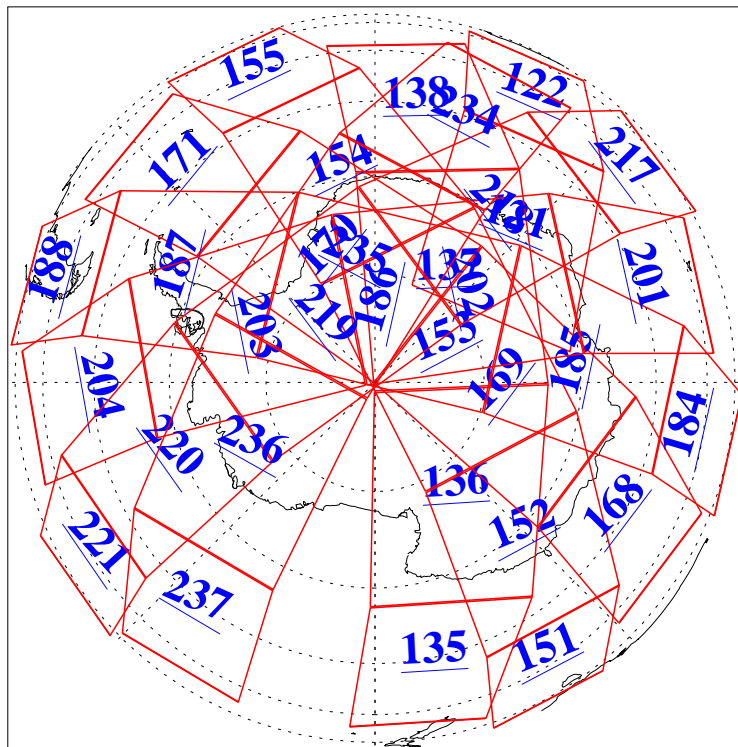

L1B Availability
AMSU Granules: 240
HSB Granules: 0
AIRS Granules: 240

16 Jun 2004
DoY 168
Aqua Day 774
Granules: 1 to 120

Granules: 121 to 240

Legend: AMSU Available, HSB Available, AIRS Available

L1B Availability
AMSU Granules: 240
HSB Granules: 0
AIRS Granules: 240

16 Jun 2004
DoY 168
Aqua Day 774

Ascending Granules

Descending Granules

Legend: AMSU Available, HSB Available, AIRS Available

L1B Availability
 AMSU Granules: 240
 HSB Granules: 0
 AIRS Granules: 240

16 Jun 2004
 DoY 168
 Aqua Day 774

Northern Hemisphere Granules

Southern Hemisphere Granules

Legend: AMSU Available, HSB Available, AIRS Available