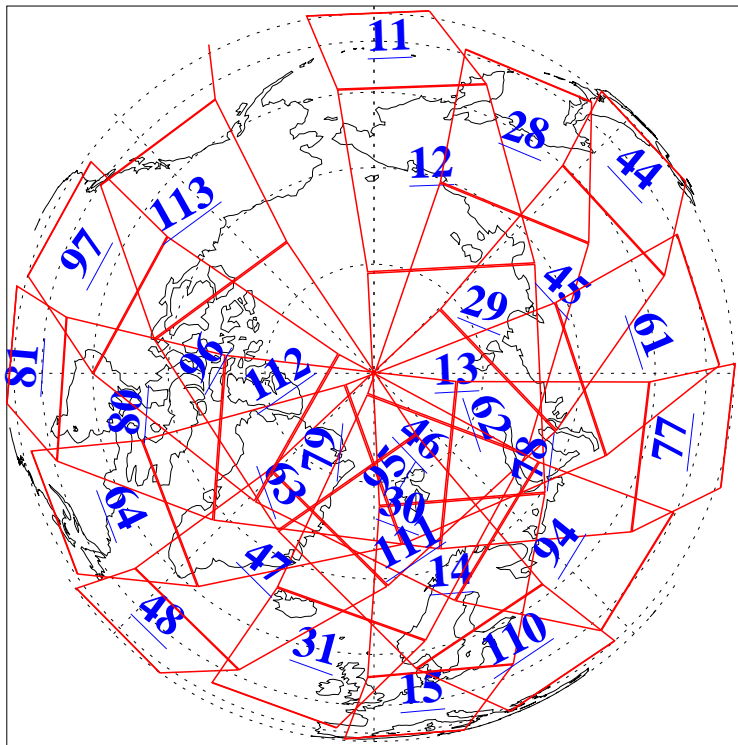

L1B Availability
AMSU Granules: 240
HSB Granules: 0
AIRS Granules: 240

16 Jun 2004
DoY 168
Aqua Day 774
Granules: 1 to 120

Granules: 121 to 240

Legend: AMSU Available, HSB Available, AIRS Available

L1B Availability
AMSU Granules: 240
HSB Granules: 0
AIRS Granules: 240

16 Jun 2004
DoY 168
Aqua Day 774

Ascending Granules

Descending Granules

Legend: AMSU Available, HSB Available, AIRS Available

L1B Availability
 AMSU Granules: 240
 HSB Granules: 0
 AIRS Granules: 240

16 Jun 2004
 DoY 168
 Aqua Day 774

Northern Hemisphere Granules

Southern Hemisphere Granules

Legend: AMSU Available, HSB Available, AIRS Available