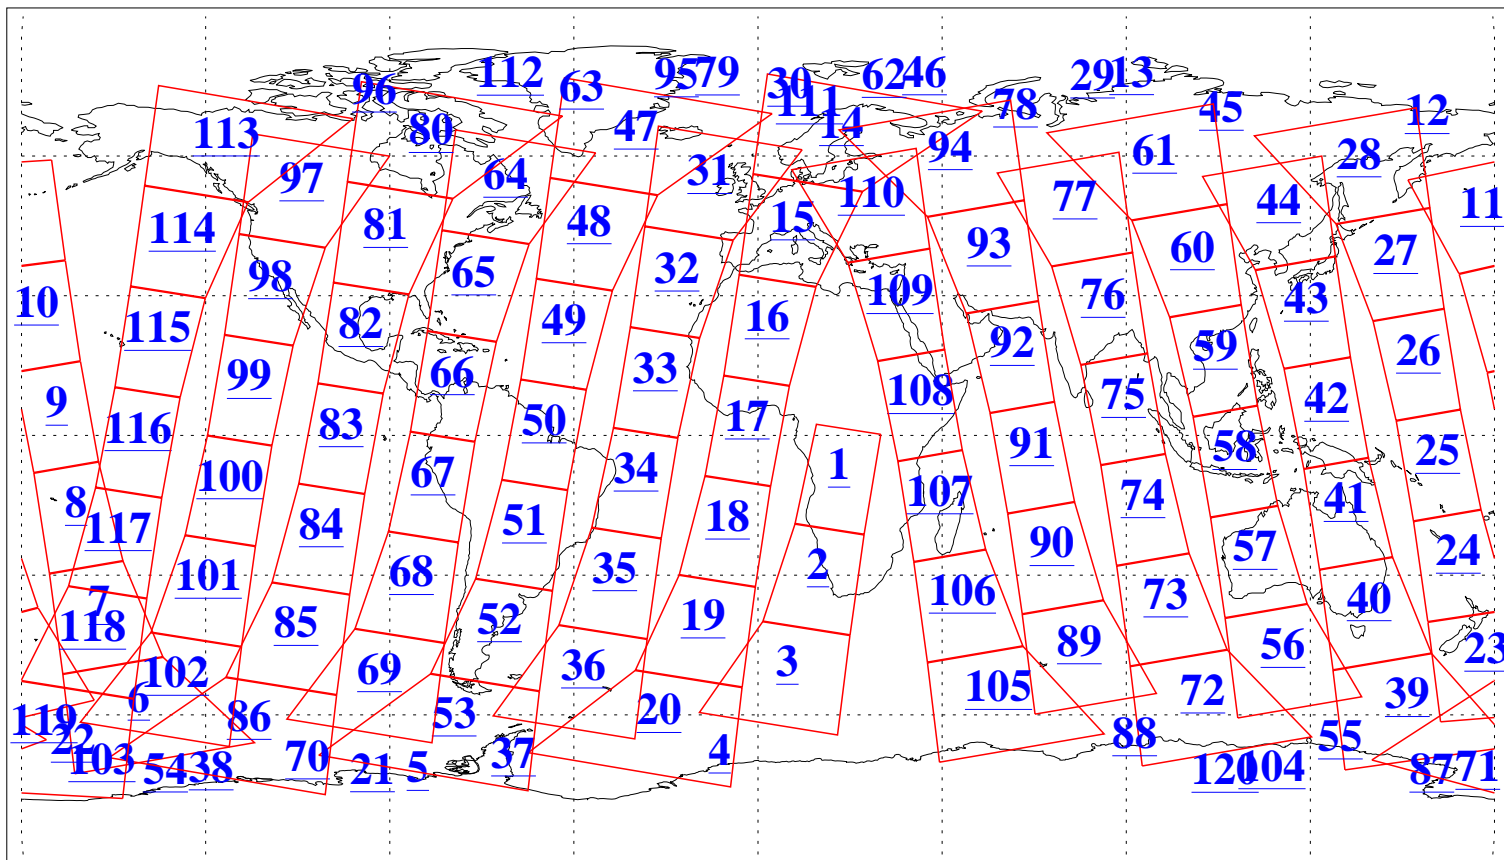

L1B Availability
AMSU Granules: 240
HSB Granules: 0
AIRS Granules: 240

16 Jun 2004
DoY 168
Aqua Day 774
Granules: 1 to 120

Granules: 121 to 240

Legend: AMSU Available, HSB Available, AIRS Available

L1B Availability
AMSU Granules: 240
HSB Granules: 0
AIRS Granules: 240

16 Jun 2004
DoY 168
Aqua Day 774

Ascending Granules

Descending Granules

Legend: AMSU Available, HSB Available, AIRS Available

L1B Availability
 AMSU Granules: 240
 HSB Granules: 0
 AIRS Granules: 240

16 Jun 2004
 DoY 168
 Aqua Day 774

Northern Hemisphere Granules

Southern Hemisphere Granules

Legend: AMSU Available, HSB Available, AIRS Available