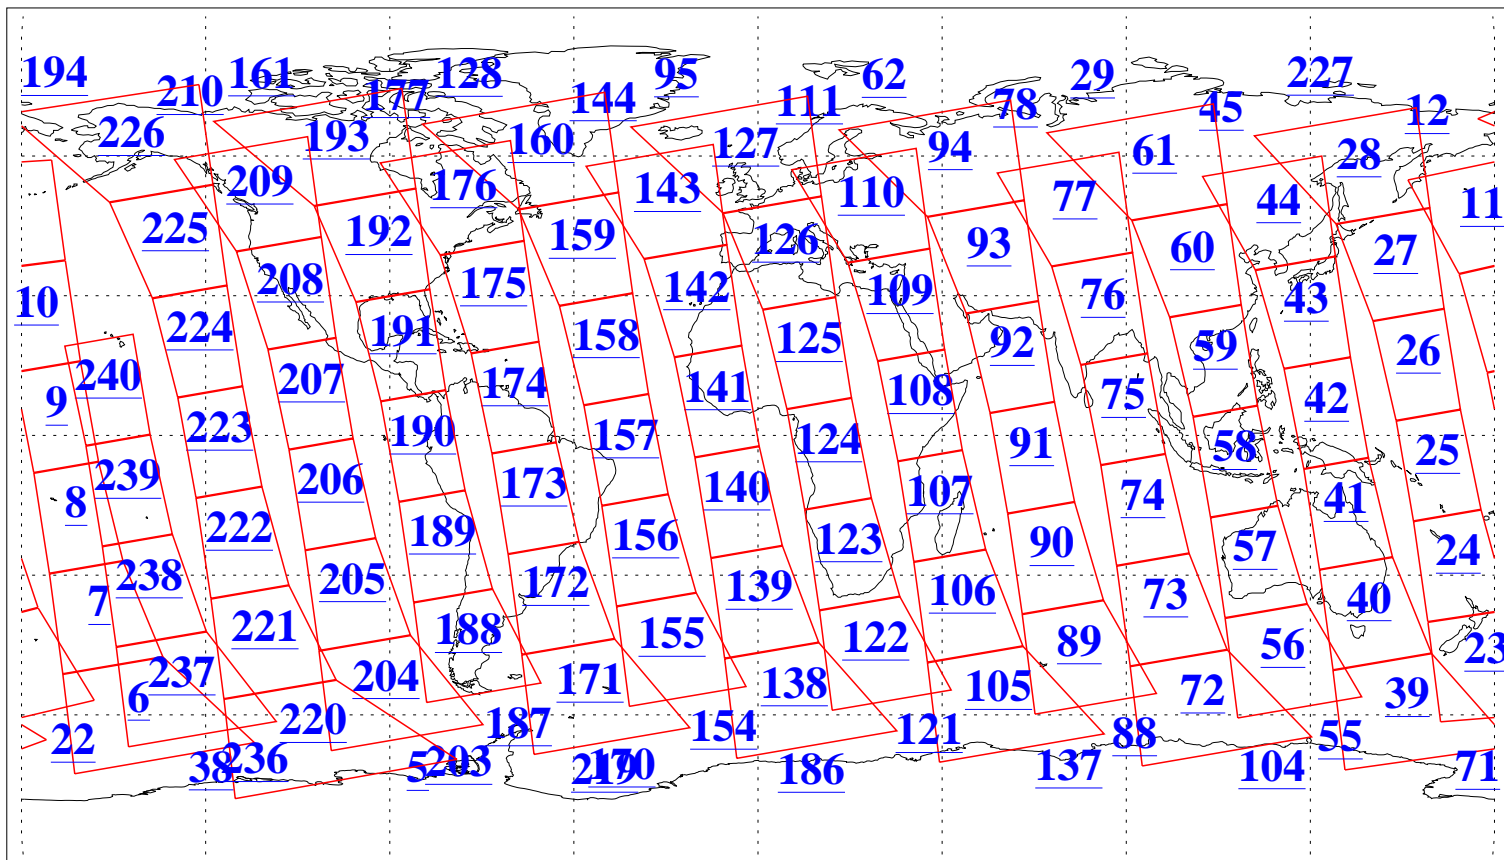

L1B Availability
AMSU Granules: 240
HSB Granules: 0
AIRS Granules: 240

16 Jun 2004
DoY 168
Aqua Day 774
Granules: 1 to 120

Granules: 121 to 240

Legend: AMSU Available, HSB Available, AIRS Available

L1B Availability
AMSU Granules: 240
HSB Granules: 0
AIRS Granules: 240

16 Jun 2004
DoY 168
Aqua Day 774

Ascending Granules

Descending Granules

Legend: AMSU Available, HSB Available, AIRS Available

L1B Availability
 AMSU Granules: 240
 HSB Granules: 0
 AIRS Granules: 240

16 Jun 2004
 DoY 168
 Aqua Day 774

Northern Hemisphere Granules

Southern Hemisphere Granules

Legend: AMSU Available, HSB Available, AIRS Available