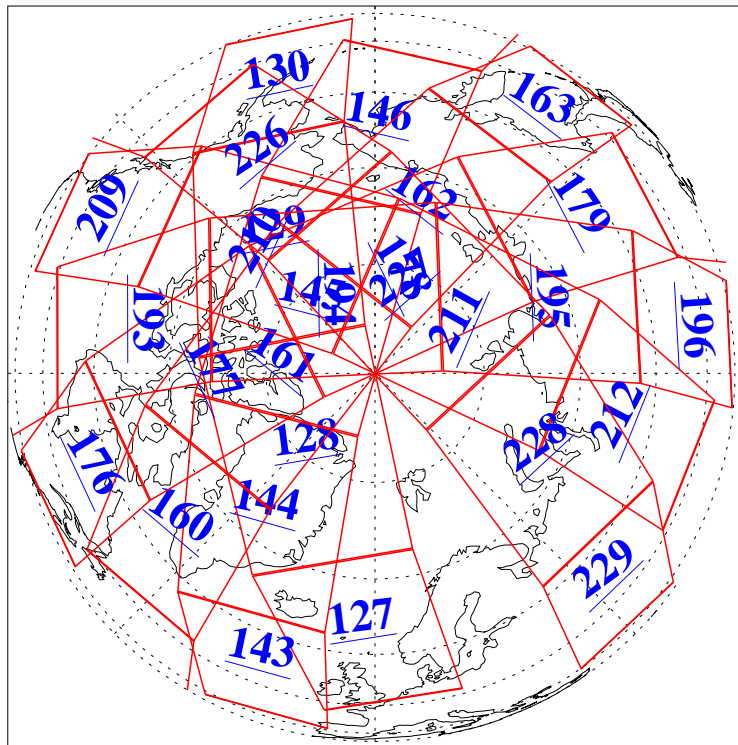

L1B Availability
AMSU Granules: 240
HSB Granules: 0
AIRS Granules: 240

16 Jun 2004
DoY 168
Aqua Day 774
Granules: 1 to 120

Granules: 121 to 240

Legend: AMSU Available, HSB Available, AIRS Available

L1B Availability
AMSU Granules: 240
HSB Granules: 0
AIRS Granules: 240

16 Jun 2004
DoY 168
Aqua Day 774

Ascending Granules

Descending Granules

Legend: AMSU Available, HSB Available, AIRS Available

L1B Availability
 AMSU Granules: 240
 HSB Granules: 0
 AIRS Granules: 240

16 Jun 2004
 DoY 168
 Aqua Day 774

Northern Hemisphere Granules

Southern Hemisphere Granules

Legend: AMSU Available, HSB Available, AIRS Available