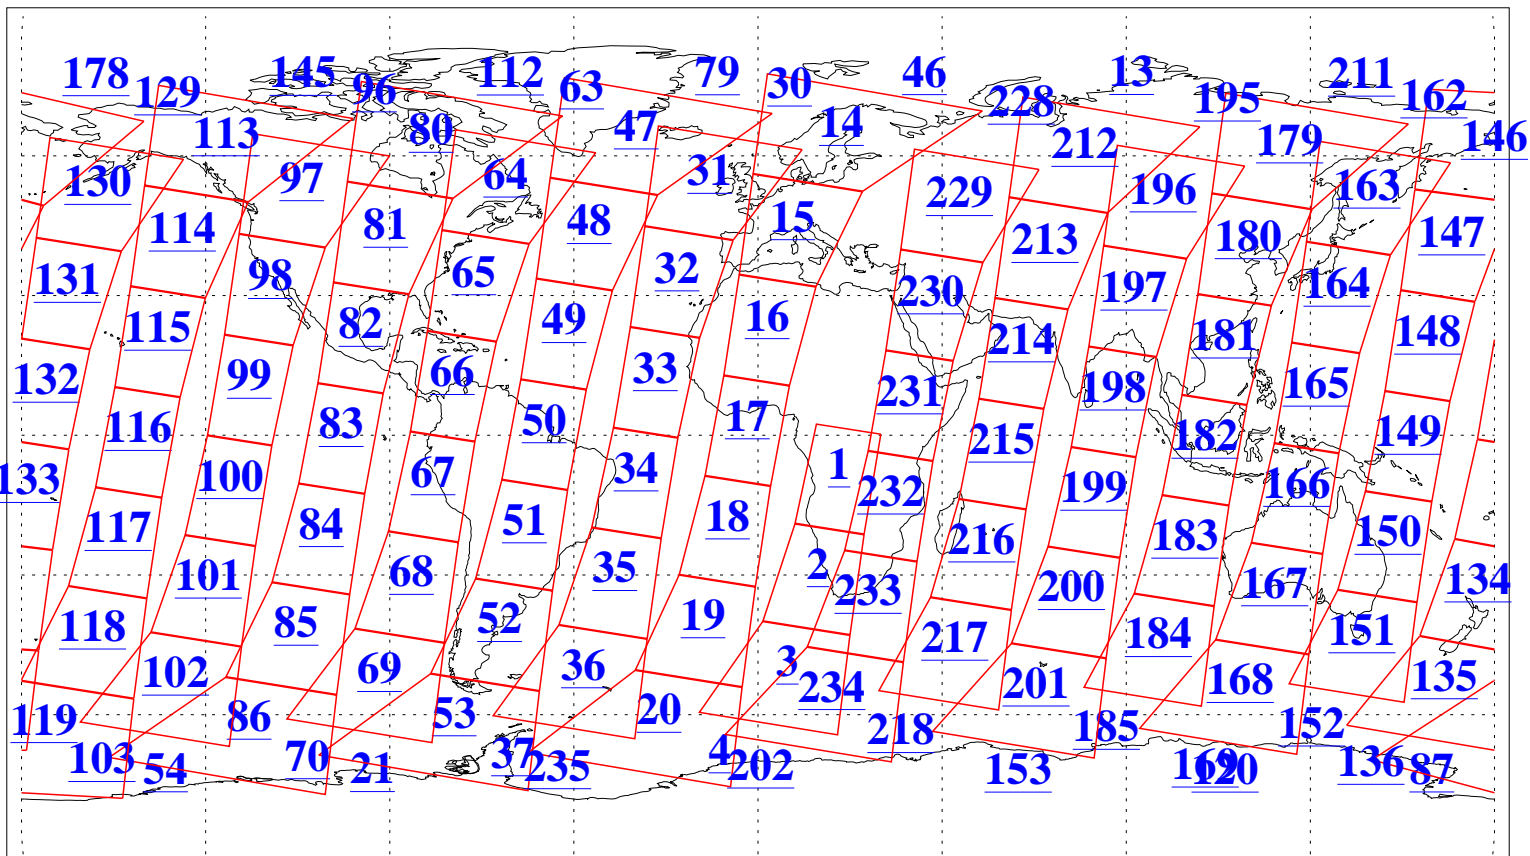

L1B Availability
AMSU Granules: 240
HSB Granules: 0
AIRS Granules: 240

16 Jun 2004
DoY 168
Aqua Day 774
Granules: 1 to 120

Granules: 121 to 240

Legend: AMSU Available, HSB Available, AIRS Available

L1B Availability
AMSU Granules: 240
HSB Granules: 0
AIRS Granules: 240

16 Jun 2004
DoY 168
Aqua Day 774

Ascending Granules

Descending Granules

Legend: AMSU Available, HSB Available, AIRS Available

L1B Availability
 AMSU Granules: 240
 HSB Granules: 0
 AIRS Granules: 240

16 Jun 2004
 DoY 168
 Aqua Day 774

Northern Hemisphere Granules

Southern Hemisphere Granules

Legend: AMSU Available, HSB Available, AIRS Available