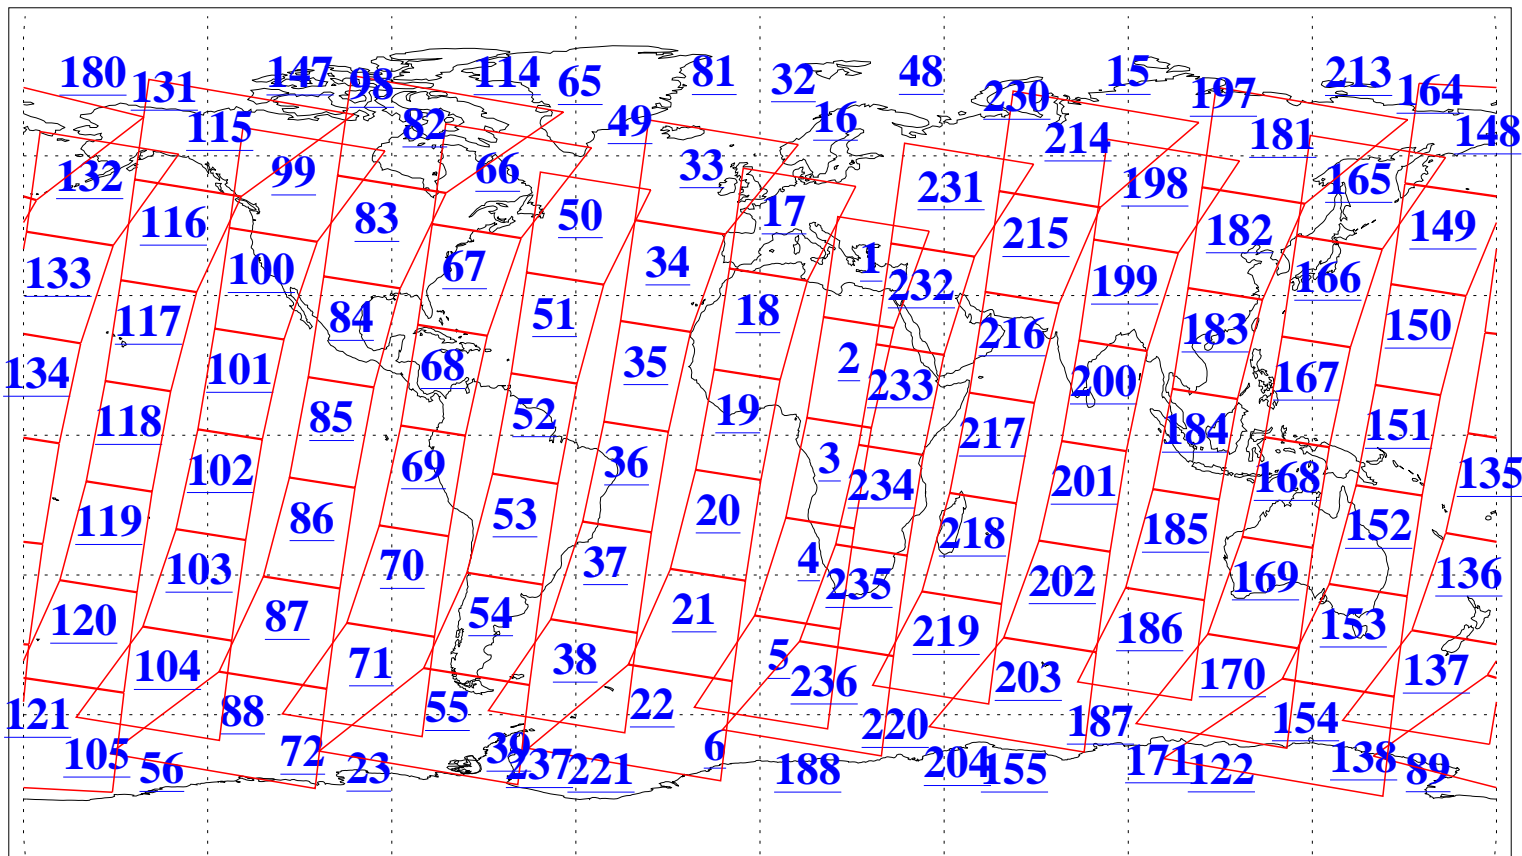

L1B Availability
AMSU Granules: 240
HSB Granules: 0
AIRS Granules: 240

14 Jun 2004
DoY 166
Aqua Day 772
Granules: 1 to 120

Granules: 121 to 240

Legend: AMSU Available, HSB Available, AIRS Available

L1B Availability
AMSU Granules: 240
HSB Granules: 0
AIRS Granules: 240

14 Jun 2004
DoY 166
Aqua Day 772

Ascending Granules

Descending Granules

Legend: AMSU Available, HSB Available, AIRS Available

L1B Availability
 AMSU Granules: 240
 HSB Granules: 0
 AIRS Granules: 240

14 Jun 2004
 DoY 166
 Aqua Day 772

Northern Hemisphere Granules

Southern Hemisphere Granules

Legend: AMSU Available, **HSB Available**, AIRS Available