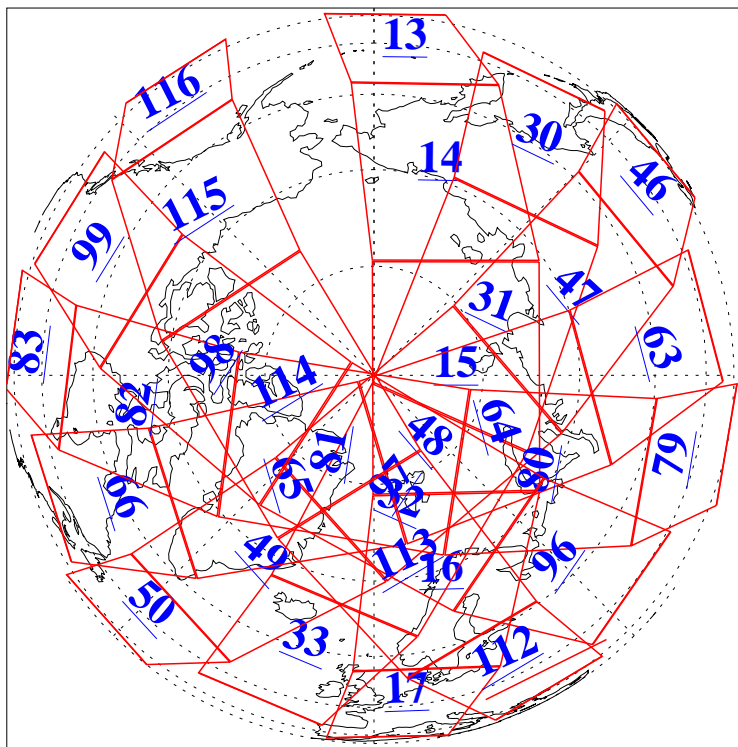

L1B Availability
AMSU Granules: 240
HSB Granules: 0
AIRS Granules: 240

14 Jun 2004
DoY 166
Aqua Day 772
Granules: 1 to 120

Granules: 121 to 240

Legend: AMSU Available, HSB Available, AIRS Available

L1B Availability
AMSU Granules: 240
HSB Granules: 0
AIRS Granules: 240

14 Jun 2004
DoY 166
Aqua Day 772

Ascending Granules

Descending Granules

Legend: AMSU Available, HSB Available, AIRS Available

L1B Availability
 AMSU Granules: 240
 HSB Granules: 0
 AIRS Granules: 240

14 Jun 2004
 DoY 166
 Aqua Day 772

Northern Hemisphere Granules

Southern Hemisphere Granules

Legend: AMSU Available, **HSB Available**, AIRS Available