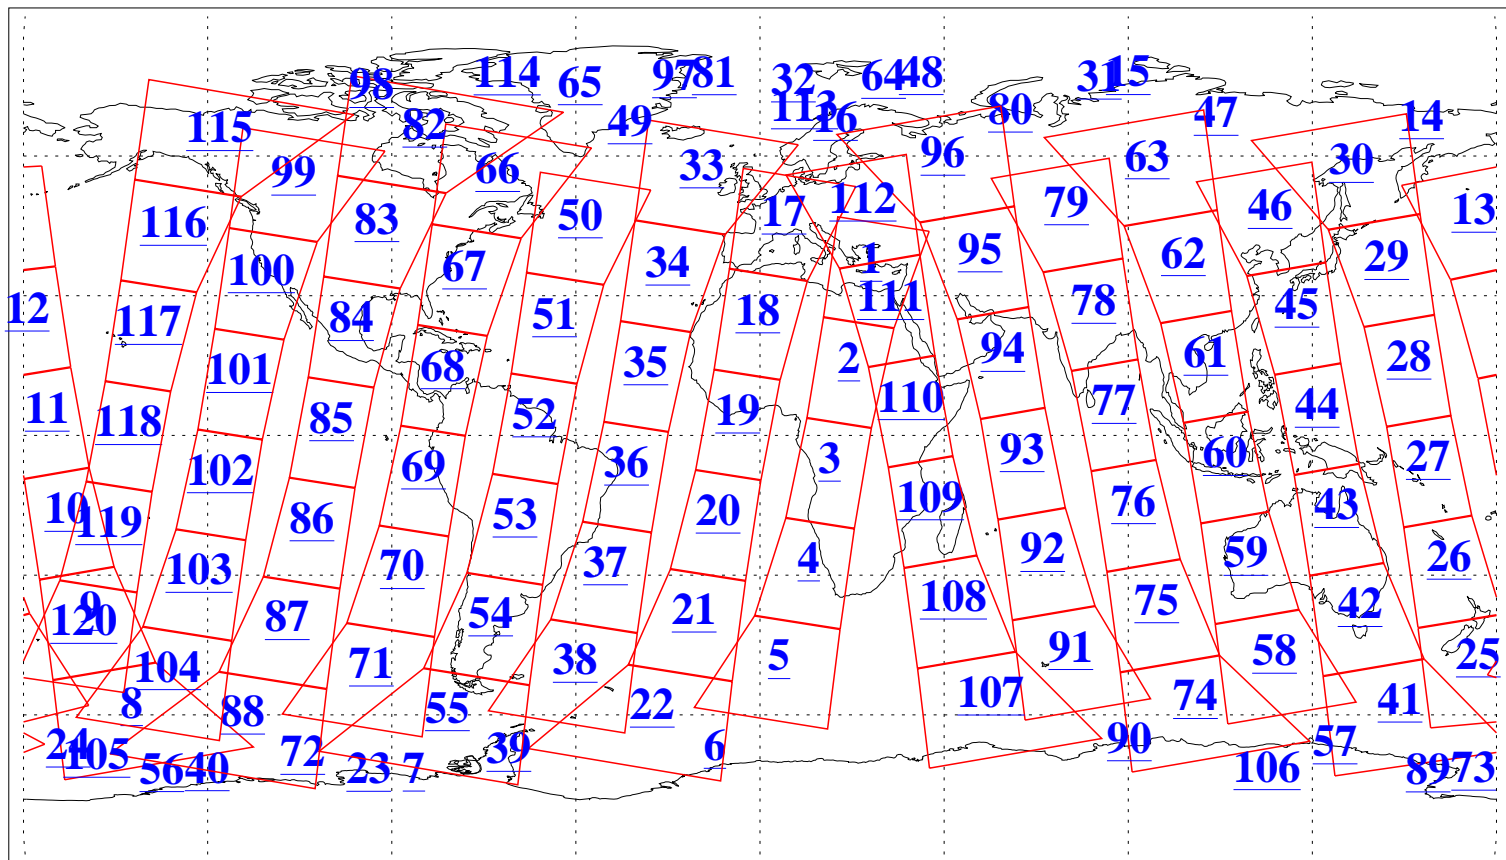

L1B Availability
AMSU Granules: 240
HSB Granules: 0
AIRS Granules: 240

14 Jun 2004
DoY 166
Aqua Day 772
Granules: 1 to 120

Granules: 121 to 240

Legend: AMSU Available, HSB Available, AIRS Available

L1B Availability
AMSU Granules: 240
HSB Granules: 0
AIRS Granules: 240

14 Jun 2004
DoY 166
Aqua Day 772

Ascending Granules

Descending Granules

Legend: AMSU Available, HSB Available, AIRS Available

L1B Availability
 AMSU Granules: 240
 HSB Granules: 0
 AIRS Granules: 240

14 Jun 2004
 DoY 166
 Aqua Day 772

Northern Hemisphere Granules

Southern Hemisphere Granules

Legend: AMSU Available, **HSB Available**, AIRS Available