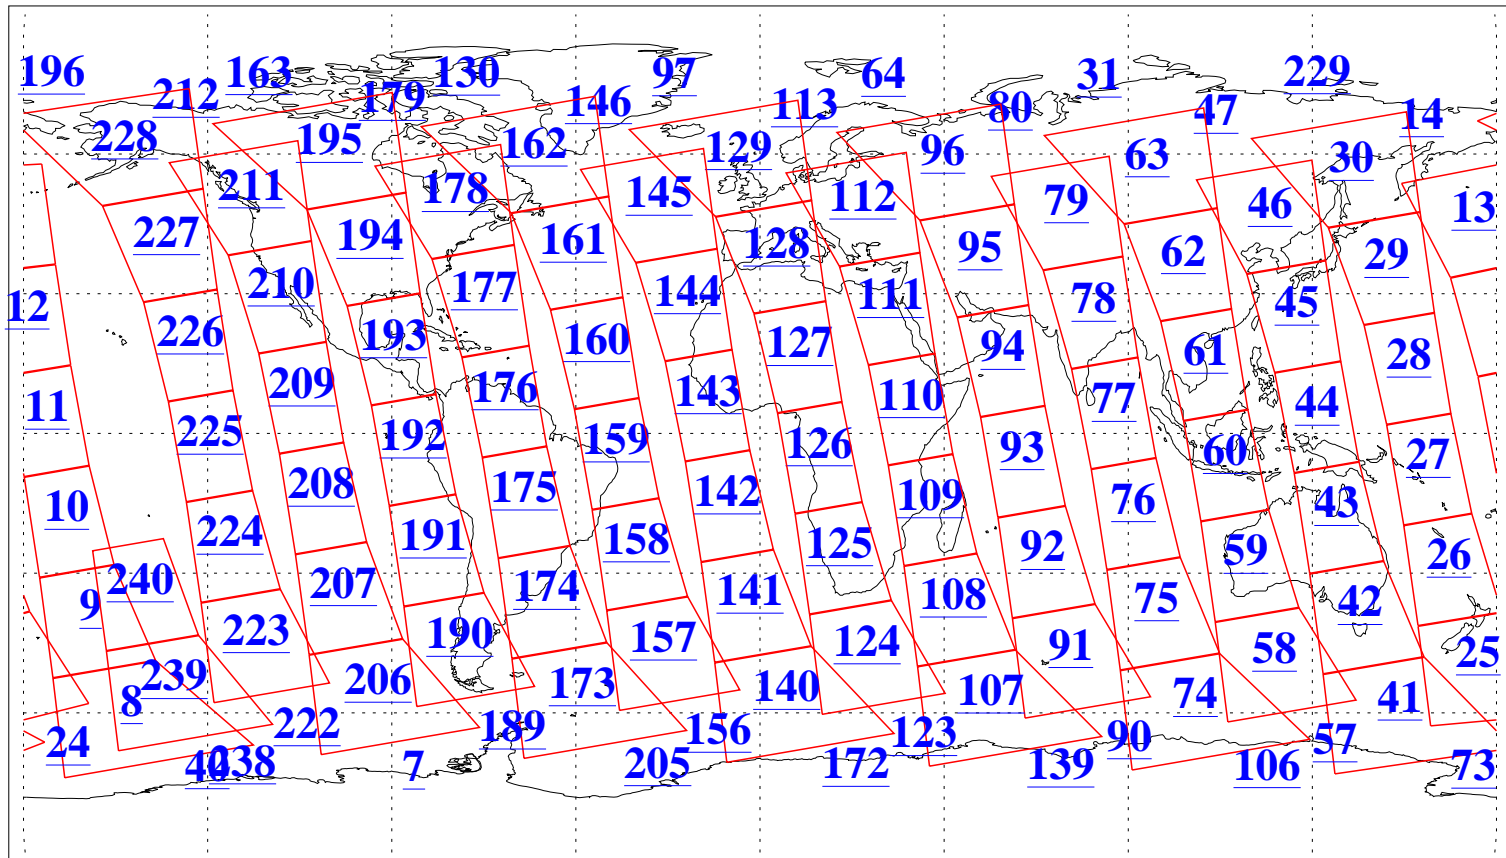

L1B Availability
AMSU Granules: 240
HSB Granules: 0
AIRS Granules: 240

14 Jun 2004
DoY 166
Aqua Day 772
Granules: 1 to 120

Granules: 121 to 240

Legend: AMSU Available, HSB Available, AIRS Available

L1B Availability
AMSU Granules: 240
HSB Granules: 0
AIRS Granules: 240

14 Jun 2004
DoY 166
Aqua Day 772

Ascending Granules

Descending Granules

Legend: AMSU Available, HSB Available, AIRS Available

L1B Availability
 AMSU Granules: 240
 HSB Granules: 0
 AIRS Granules: 240

14 Jun 2004
 DoY 166
 Aqua Day 772

Northern Hemisphere Granules

Southern Hemisphere Granules

Legend: AMSU Available, **HSB Available**, AIRS Available