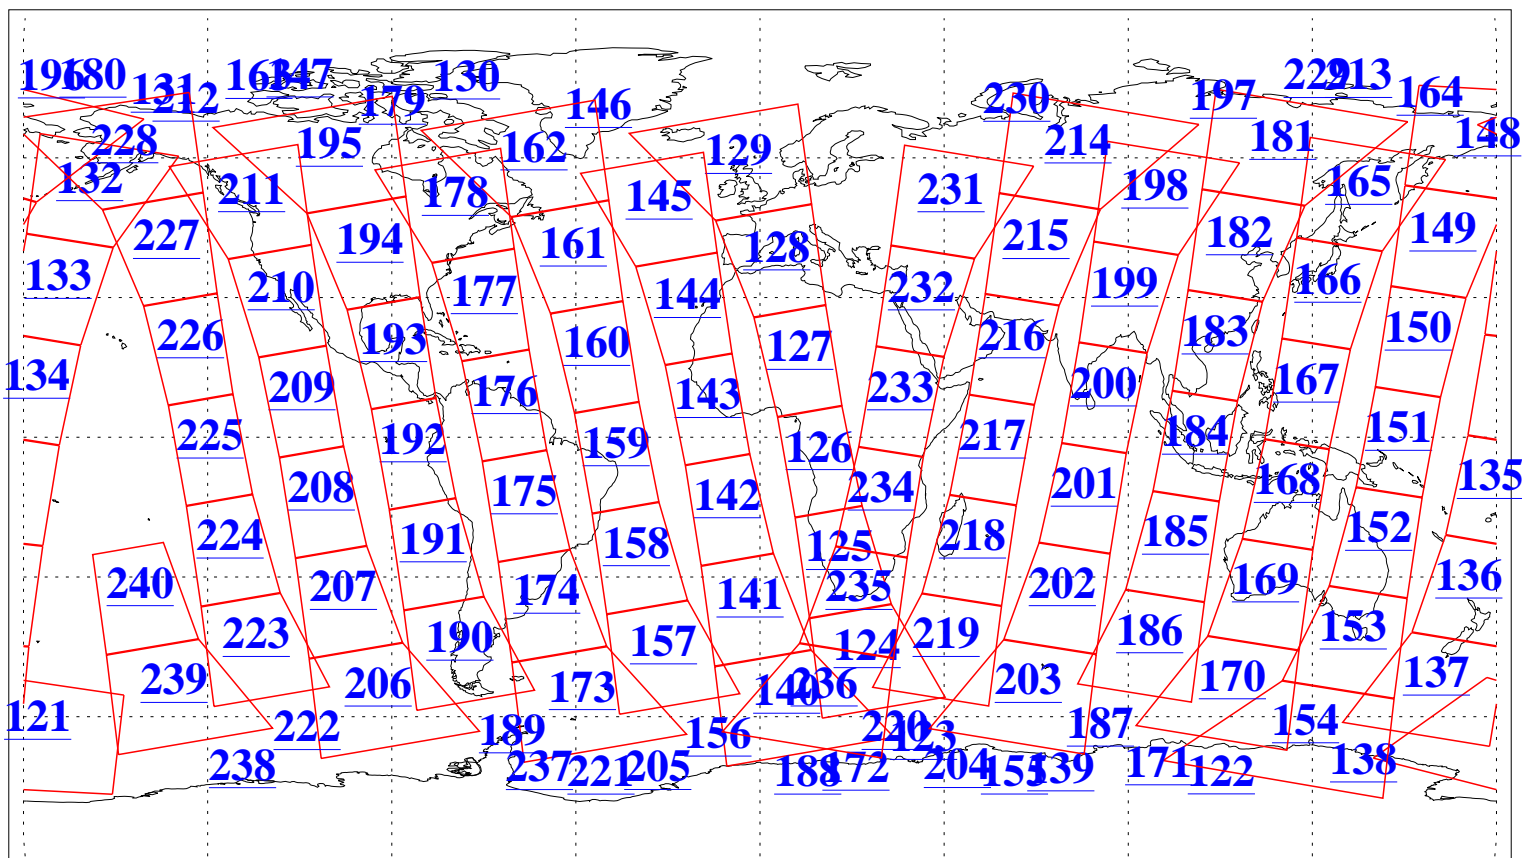

L1B Availability
AMSU Granules: 240
HSB Granules: 0
AIRS Granules: 240

14 Jun 2004
DoY 166
Aqua Day 772
Granules: 1 to 120

Granules: 121 to 240

Legend: AMSU Available, HSB Available, AIRS Available

L1B Availability
AMSU Granules: 240
HSB Granules: 0
AIRS Granules: 240

14 Jun 2004
DoY 166
Aqua Day 772

Ascending Granules

Descending Granules

Legend: AMSU Available, HSB Available, AIRS Available

L1B Availability
 AMSU Granules: 240
 HSB Granules: 0
 AIRS Granules: 240

14 Jun 2004
 DoY 166
 Aqua Day 772

Northern Hemisphere Granules

Southern Hemisphere Granules

Legend: AMSU Available, **HSB Available**, AIRS Available