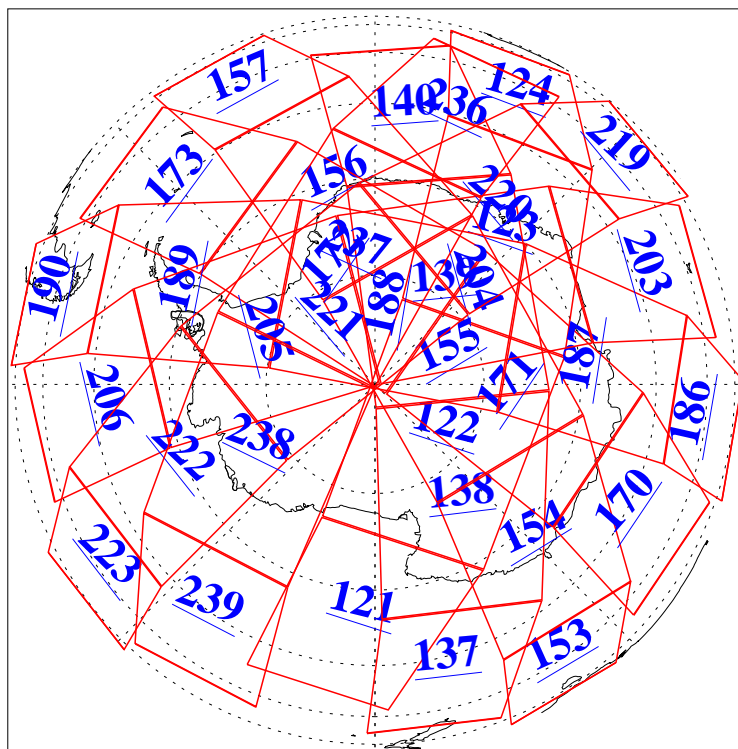

L1B Availability
AMSU Granules: 240
HSB Granules: 0
AIRS Granules: 240

14 Jun 2004
DoY 166
Aqua Day 772
Granules: 1 to 120

Granules: 121 to 240

Legend: AMSU Available, HSB Available, AIRS Available

L1B Availability
AMSU Granules: 240
HSB Granules: 0
AIRS Granules: 240

14 Jun 2004
DoY 166
Aqua Day 772

Ascending Granules

Descending Granules

Legend: AMSU Available, HSB Available, AIRS Available

L1B Availability
 AMSU Granules: 240
 HSB Granules: 0
 AIRS Granules: 240

14 Jun 2004
 DoY 166
 Aqua Day 772

Northern Hemisphere Granules

Southern Hemisphere Granules

Legend: AMSU Available, **HSB Available**, AIRS Available