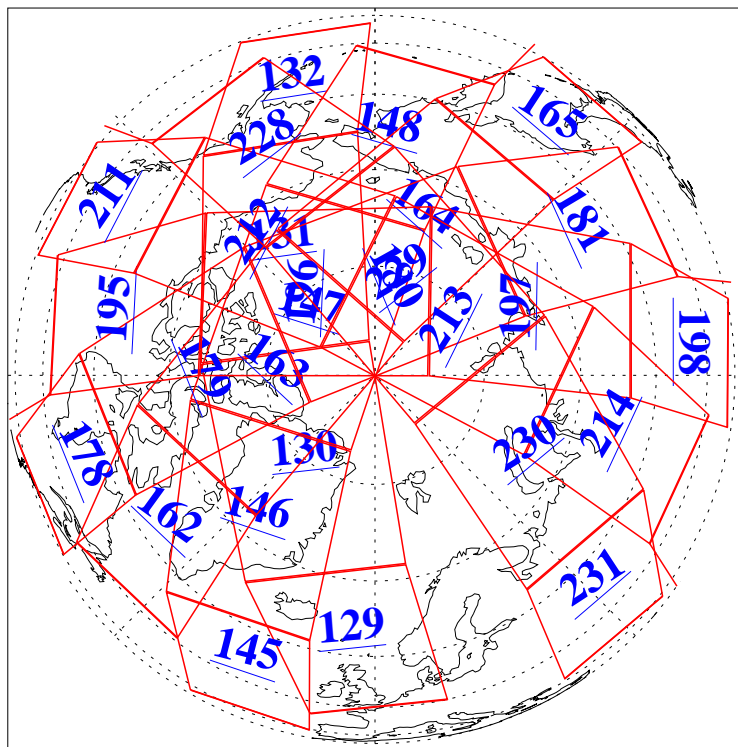

L1B Availability
AMSU Granules: 240
HSB Granules: 0
AIRS Granules: 240

14 Jun 2004
DoY 166
Aqua Day 772
Granules: 1 to 120

Granules: 121 to 240

Legend: AMSU Available, HSB Available, AIRS Available

L1B Availability
AMSU Granules: 240
HSB Granules: 0
AIRS Granules: 240

14 Jun 2004
DoY 166
Aqua Day 772

Ascending Granules

Descending Granules

Legend: AMSU Available, HSB Available, AIRS Available

L1B Availability
 AMSU Granules: 240
 HSB Granules: 0
 AIRS Granules: 240

14 Jun 2004
 DoY 166
 Aqua Day 772

Northern Hemisphere Granules

Southern Hemisphere Granules

Legend: AMSU Available, **HSB Available**, AIRS Available