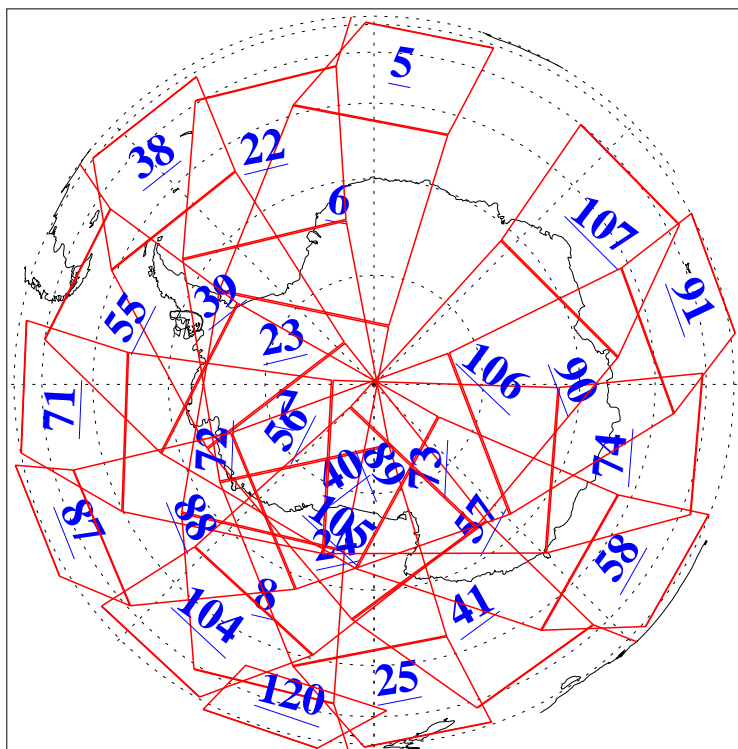

L1B Availability
AMSU Granules: 240
HSB Granules: 0
AIRS Granules: 240

14 Jun 2004
DoY 166
Aqua Day 772
Granules: 1 to 120

Granules: 121 to 240

Legend: AMSU Available, HSB Available, AIRS Available

L1B Availability
AMSU Granules: 240
HSB Granules: 0
AIRS Granules: 240

14 Jun 2004
DoY 166
Aqua Day 772

Ascending Granules

Descending Granules

Legend: AMSU Available, HSB Available, AIRS Available

L1B Availability
 AMSU Granules: 240
 HSB Granules: 0
 AIRS Granules: 240

14 Jun 2004
 DoY 166
 Aqua Day 772

Northern Hemisphere Granules

Southern Hemisphere Granules

Legend: AMSU Available, **HSB Available**, AIRS Available