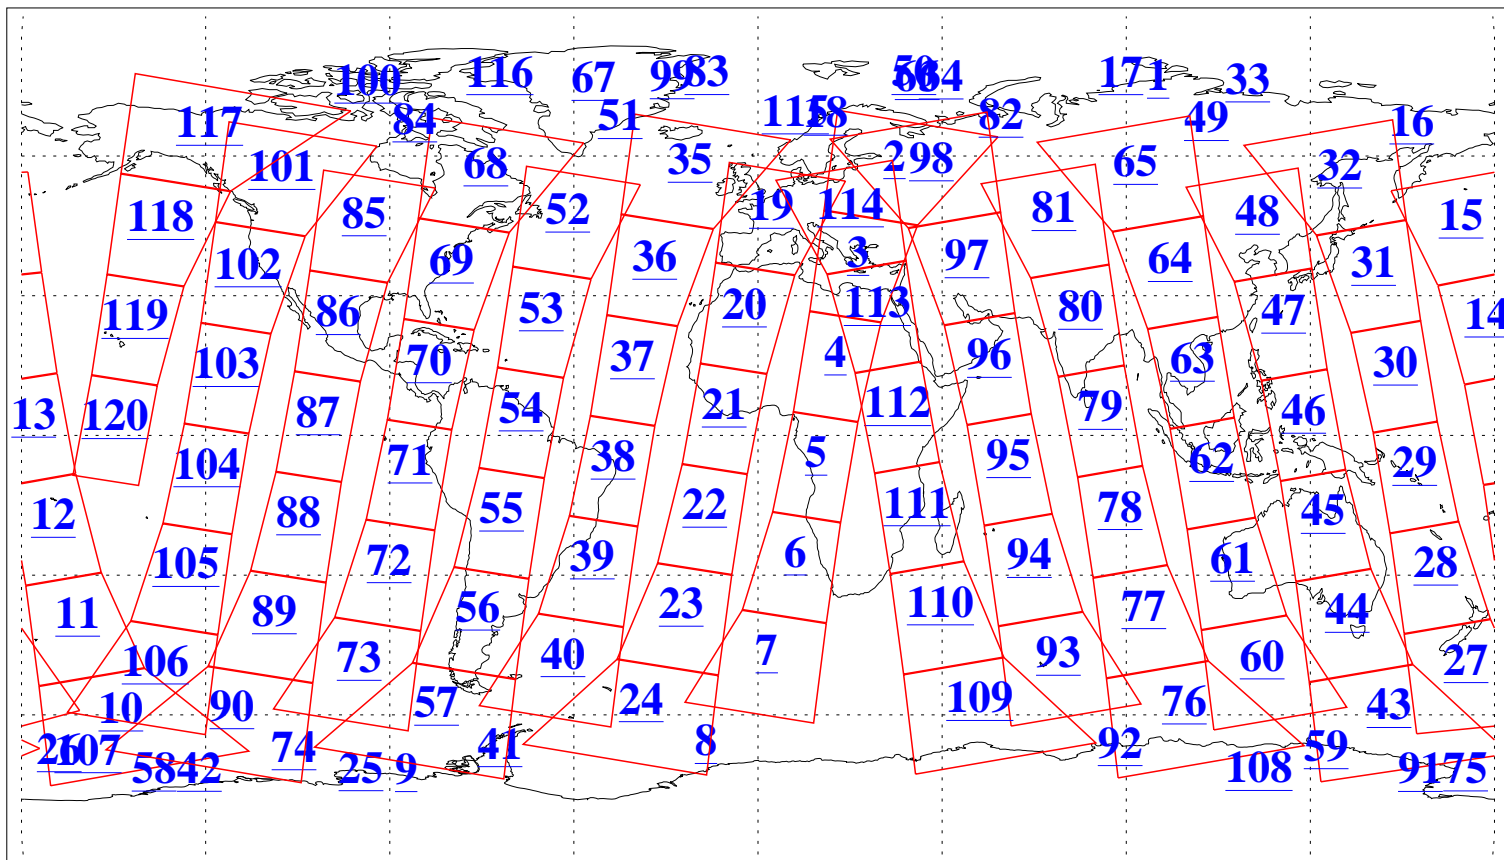

L1B Availability
AMSU Granules: 240
HSB Granules: 0
AIRS Granules: 240

12 Jun 2004
DoY 164
Aqua Day 770
Granules: 1 to 120

Granules: 121 to 240

Legend: AMSU Available, HSB Available, AIRS Available

L1B Availability
AMSU Granules: 240
HSB Granules: 0
AIRS Granules: 240

12 Jun 2004
DoY 164
Aqua Day 770

Ascending Granules

Descending Granules

Legend: AMSU Available, HSB Available, AIRS Available

L1B Availability
 AMSU Granules: 240
 HSB Granules: 0
 AIRS Granules: 240

12 Jun 2004
 DoY 164
 Aqua Day 770

Northern Hemisphere Granules

Southern Hemisphere Granules

Legend: AMSU Available, HSB Available, AIRS Available