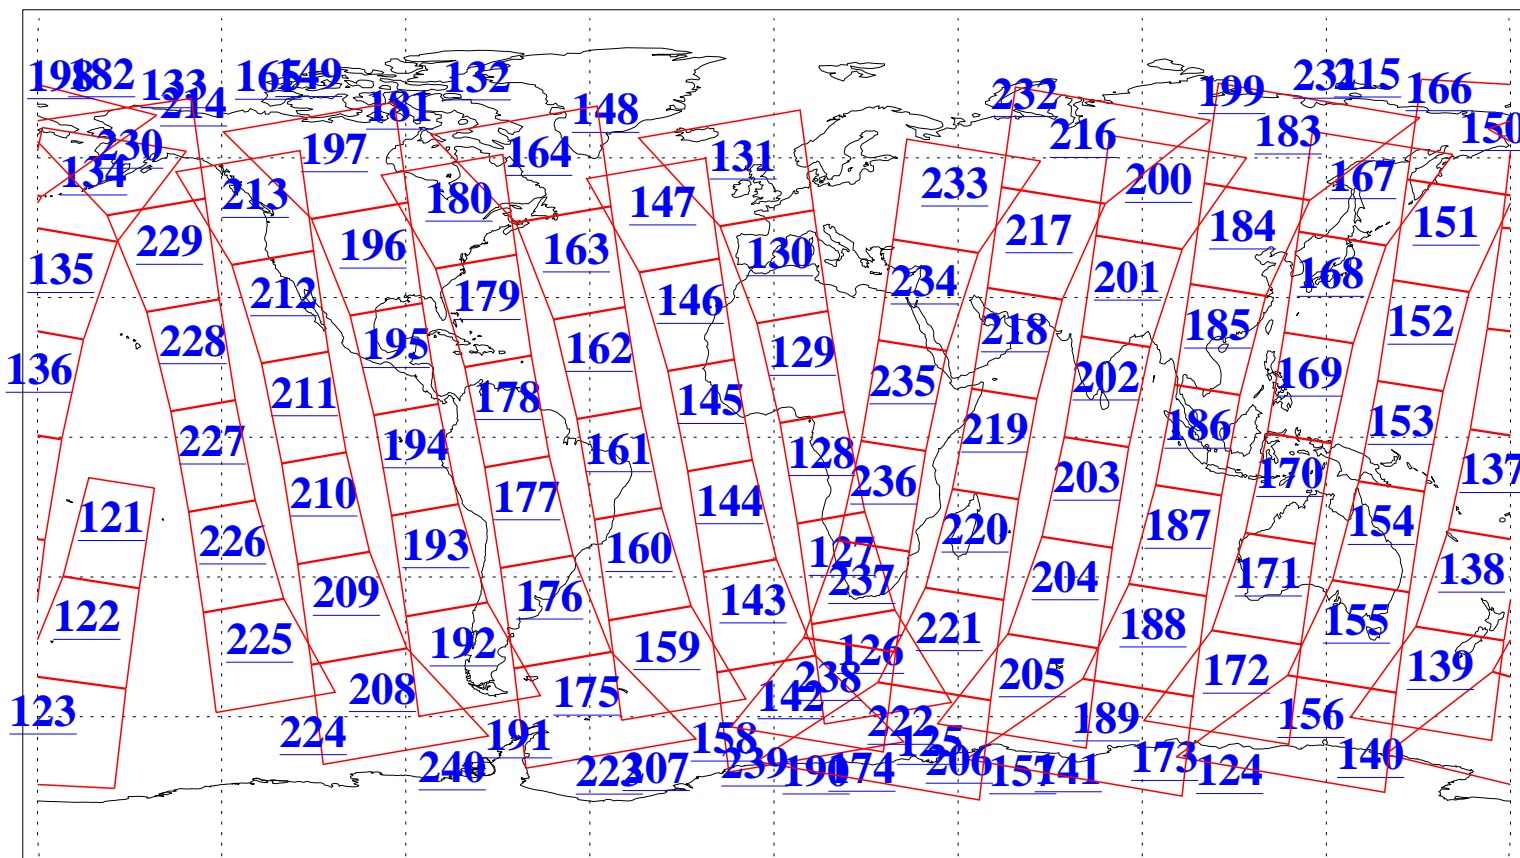

L1B Availability
AMSU Granules: 240
HSB Granules: 0
AIRS Granules: 240

12 Jun 2004
DoY 164
Aqua Day 770
Granules: 1 to 120

Granules: 121 to 240

Legend: AMSU Available, HSB Available, AIRS Available

L1B Availability
AMSU Granules: 240
HSB Granules: 0
AIRS Granules: 240

12 Jun 2004
DoY 164
Aqua Day 770

Ascending Granules

Descending Granules

Legend: AMSU Available, HSB Available, AIRS Available

L1B Availability
 AMSU Granules: 240
 HSB Granules: 0
 AIRS Granules: 240

12 Jun 2004
 DoY 164
 Aqua Day 770

Northern Hemisphere Granules

Southern Hemisphere Granules

Legend: AMSU Available, HSB Available, AIRS Available