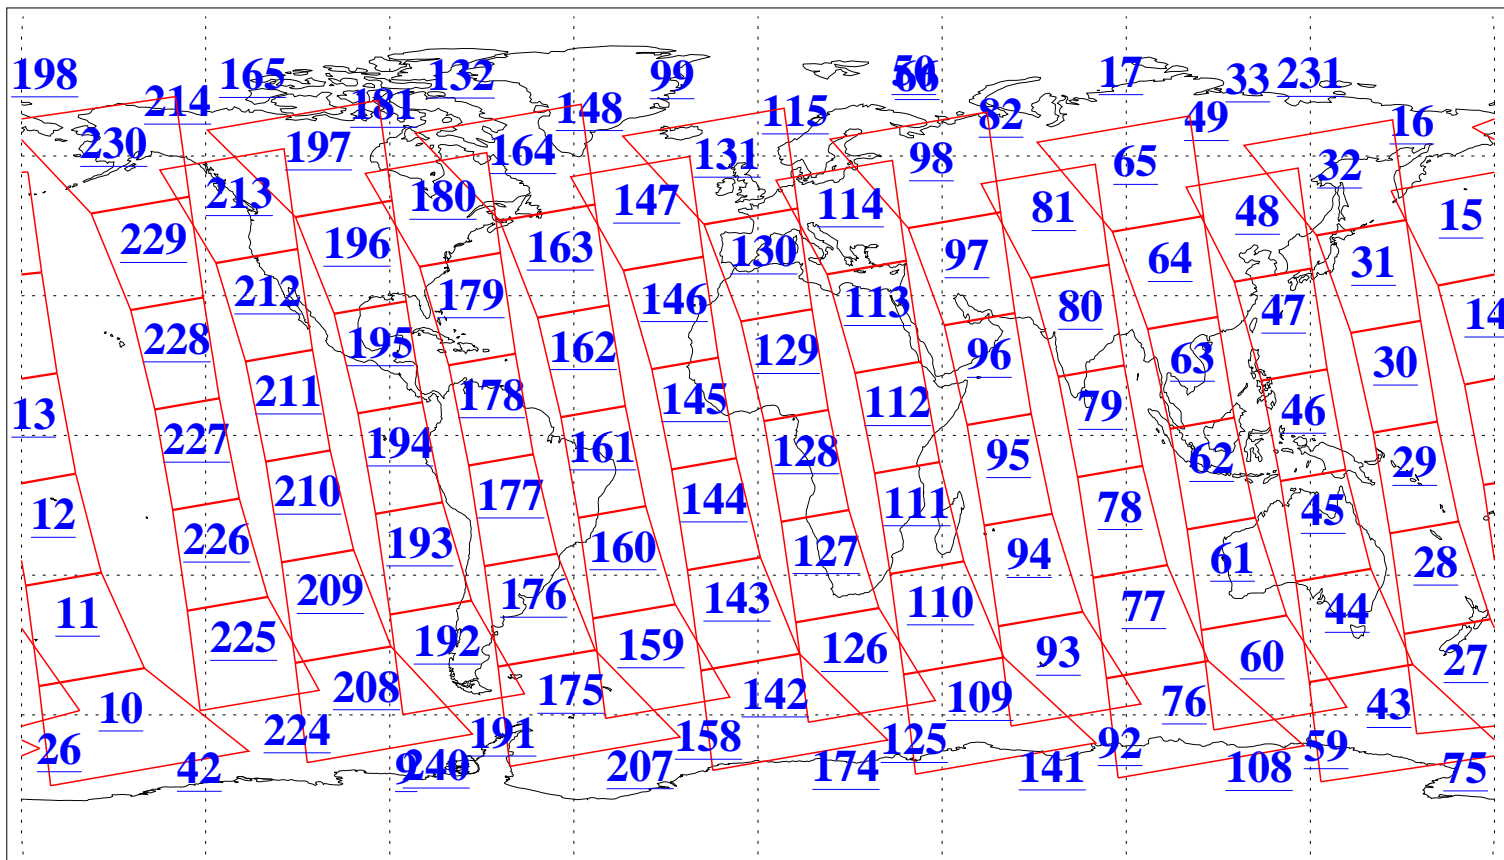

L1B Availability
AMSU Granules: 240
HSB Granules: 0
AIRS Granules: 240

12 Jun 2004
DoY 164
Aqua Day 770
Granules: 1 to 120

Granules: 121 to 240

Legend: AMSU Available, HSB Available, AIRS Available

L1B Availability
AMSU Granules: 240
HSB Granules: 0
AIRS Granules: 240

12 Jun 2004
DoY 164
Aqua Day 770

Ascending Granules

Descending Granules

Legend: AMSU Available, HSB Available, AIRS Available

L1B Availability
 AMSU Granules: 240
 HSB Granules: 0
 AIRS Granules: 240

12 Jun 2004
 DoY 164
 Aqua Day 770

Northern Hemisphere Granules

Southern Hemisphere Granules

Legend: AMSU Available, HSB Available, AIRS Available