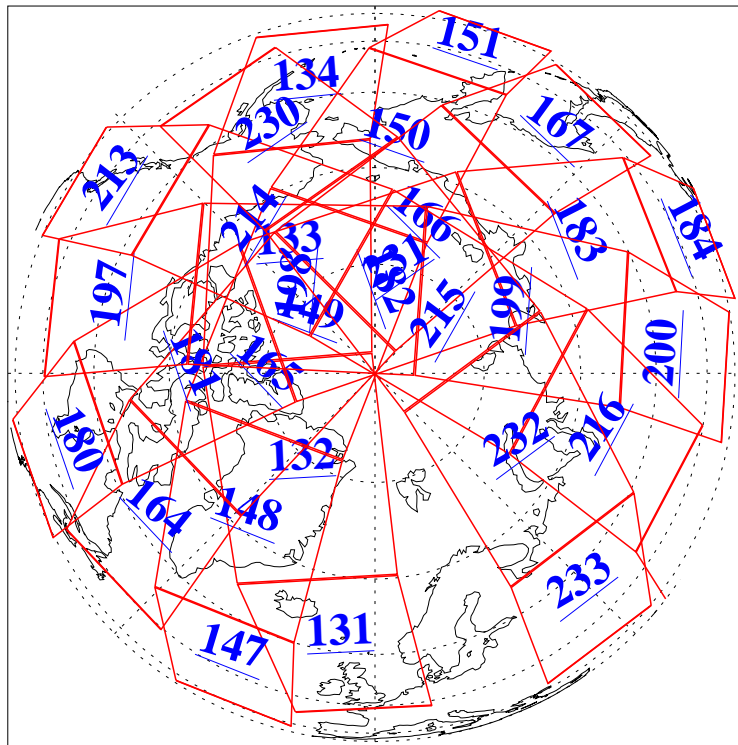

L1B Availability
AMSU Granules: 240
HSB Granules: 0
AIRS Granules: 240

12 Jun 2004
DoY 164
Aqua Day 770
Granules: 1 to 120

Granules: 121 to 240

Legend: AMSU Available, HSB Available, AIRS Available

L1B Availability
AMSU Granules: 240
HSB Granules: 0
AIRS Granules: 240

12 Jun 2004
DoY 164
Aqua Day 770

Ascending Granules

Descending Granules

Legend: AMSU Available, HSB Available, AIRS Available

L1B Availability
 AMSU Granules: 240
 HSB Granules: 0
 AIRS Granules: 240

12 Jun 2004
 DoY 164
 Aqua Day 770

Northern Hemisphere Granules

Southern Hemisphere Granules

Legend: AMSU Available, HSB Available, AIRS Available