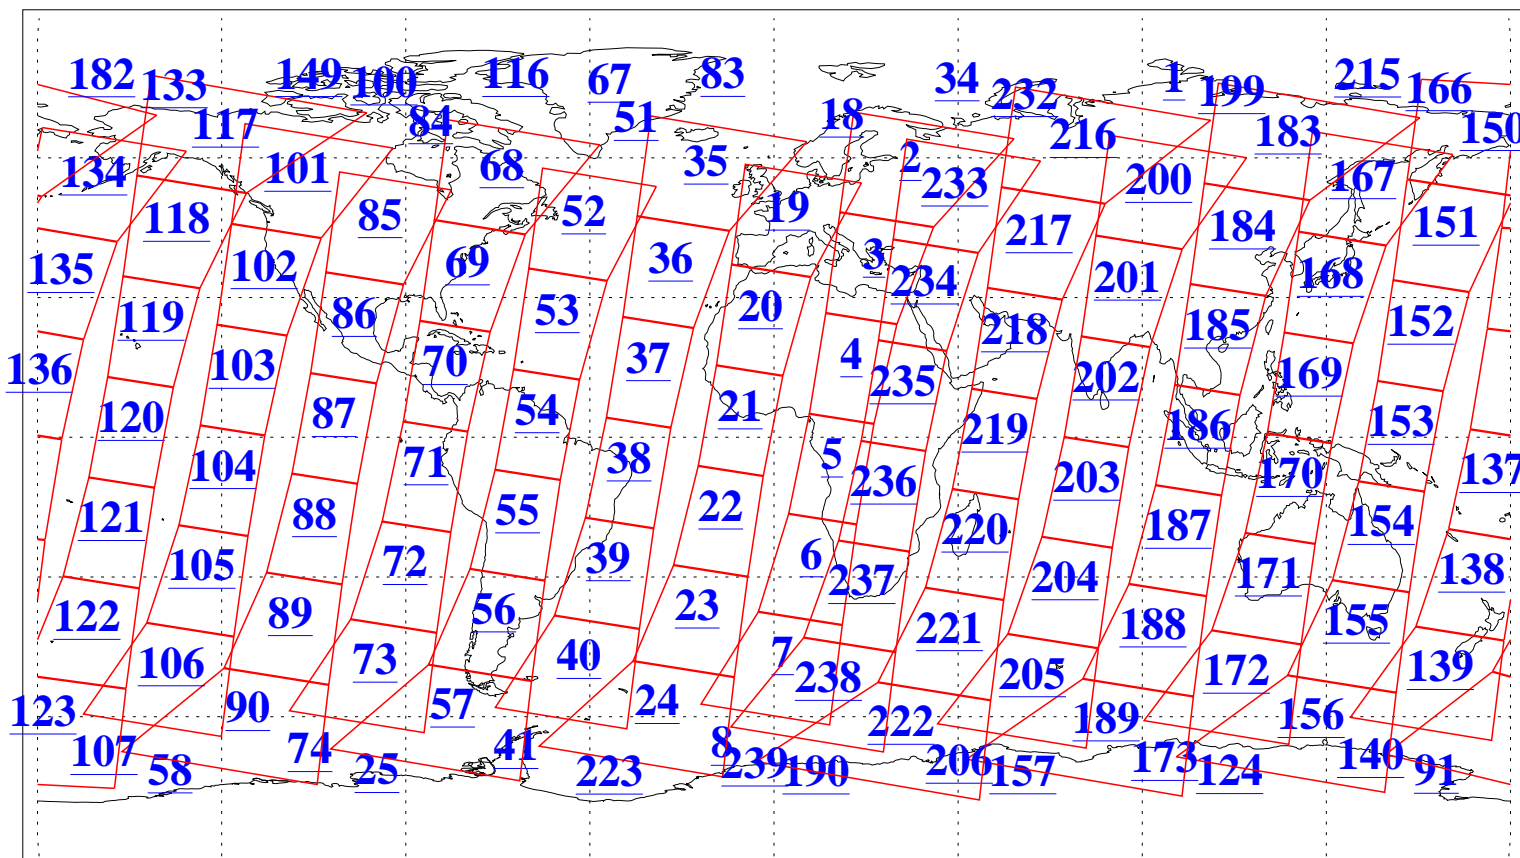

L1B Availability
AMSU Granules: 240
HSB Granules: 0
AIRS Granules: 240

12 Jun 2004
DoY 164
Aqua Day 770
Granules: 1 to 120

Granules: 121 to 240

Legend: AMSU Available, HSB Available, AIRS Available

L1B Availability
AMSU Granules: 240
HSB Granules: 0
AIRS Granules: 240

12 Jun 2004
DoY 164
Aqua Day 770

Ascending Granules

Descending Granules

Legend: AMSU Available, HSB Available, AIRS Available

L1B Availability
 AMSU Granules: 240
 HSB Granules: 0
 AIRS Granules: 240

12 Jun 2004
 DoY 164
 Aqua Day 770

Northern Hemisphere Granules

Southern Hemisphere Granules

Legend: AMSU Available, HSB Available, AIRS Available