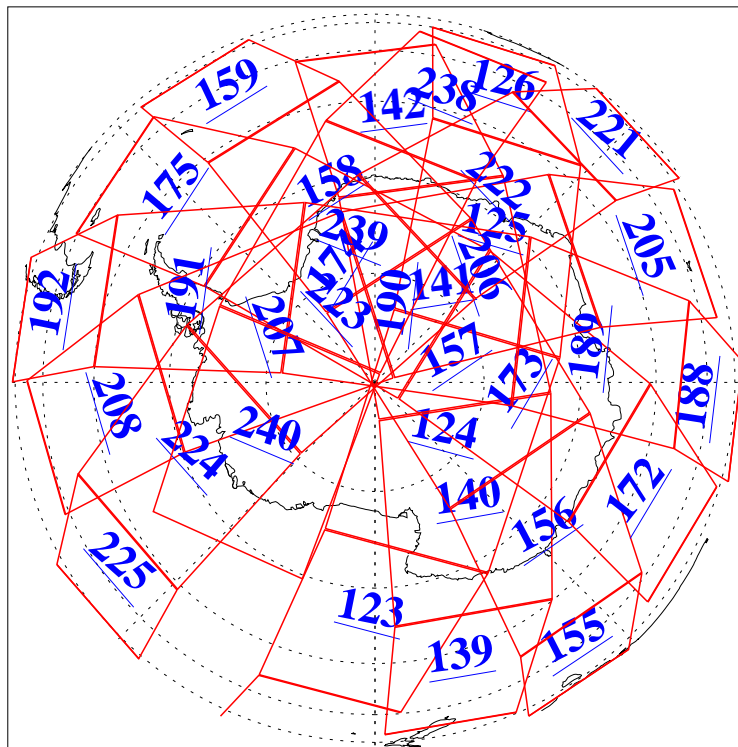

L1B Availability
AMSU Granules: 240
HSB Granules: 0
AIRS Granules: 240

12 Jun 2004
DoY 164
Aqua Day 770
Granules: 1 to 120

Granules: 121 to 240

Legend: AMSU Available, HSB Available, AIRS Available

L1B Availability
AMSU Granules: 240
HSB Granules: 0
AIRS Granules: 240

12 Jun 2004
DoY 164
Aqua Day 770

Ascending Granules

Descending Granules

Legend: AMSU Available, HSB Available, AIRS Available

L1B Availability
 AMSU Granules: 240
 HSB Granules: 0
 AIRS Granules: 240

12 Jun 2004
 DoY 164
 Aqua Day 770

Northern Hemisphere Granules

Southern Hemisphere Granules

Legend: AMSU Available, HSB Available, AIRS Available