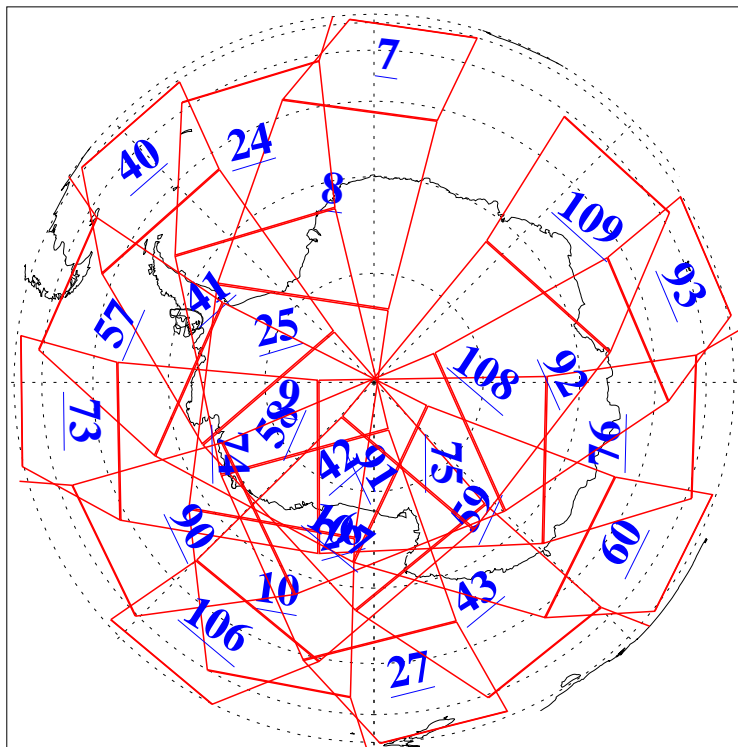

L1B Availability
AMSU Granules: 240
HSB Granules: 0
AIRS Granules: 240

12 Jun 2004
DoY 164
Aqua Day 770
Granules: 1 to 120

Granules: 121 to 240

Legend: AMSU Available, HSB Available, AIRS Available

L1B Availability
AMSU Granules: 240
HSB Granules: 0
AIRS Granules: 240

12 Jun 2004
DoY 164
Aqua Day 770

Ascending Granules

Descending Granules

Legend: AMSU Available, HSB Available, AIRS Available

L1B Availability
 AMSU Granules: 240
 HSB Granules: 0
 AIRS Granules: 240

12 Jun 2004
 DoY 164
 Aqua Day 770

Northern Hemisphere Granules

Southern Hemisphere Granules

Legend: AMSU Available, HSB Available, AIRS Available