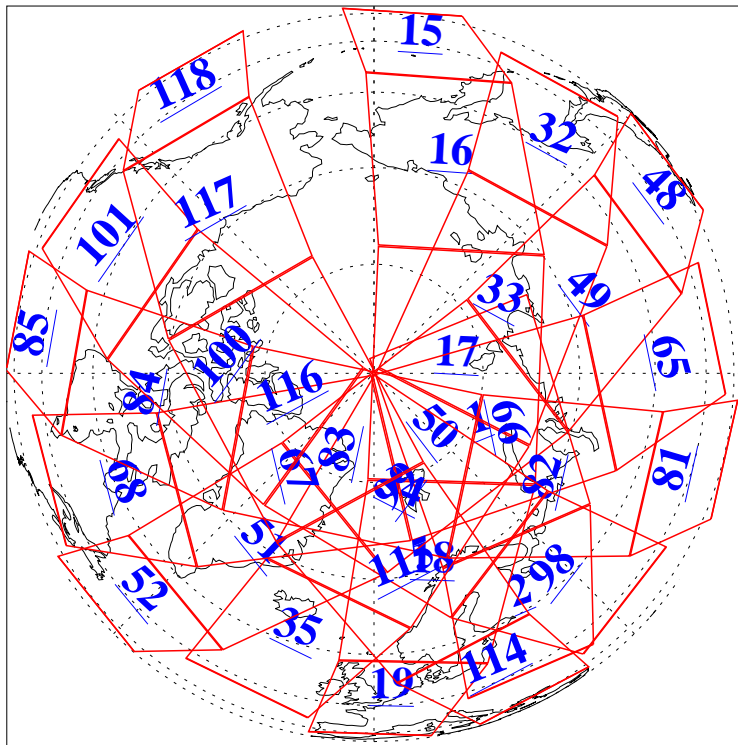

L1B Availability
AMSU Granules: 240
HSB Granules: 0
AIRS Granules: 240

12 Jun 2004
DoY 164
Aqua Day 770
Granules: 1 to 120

Granules: 121 to 240

Legend: AMSU Available, HSB Available, AIRS Available

L1B Availability
AMSU Granules: 240
HSB Granules: 0
AIRS Granules: 240

12 Jun 2004
DoY 164
Aqua Day 770

Ascending Granules

Descending Granules

Legend: AMSU Available, HSB Available, AIRS Available

L1B Availability
 AMSU Granules: 240
 HSB Granules: 0
 AIRS Granules: 240

12 Jun 2004
 DoY 164
 Aqua Day 770

Northern Hemisphere Granules

Southern Hemisphere Granules

Legend: AMSU Available, HSB Available, AIRS Available