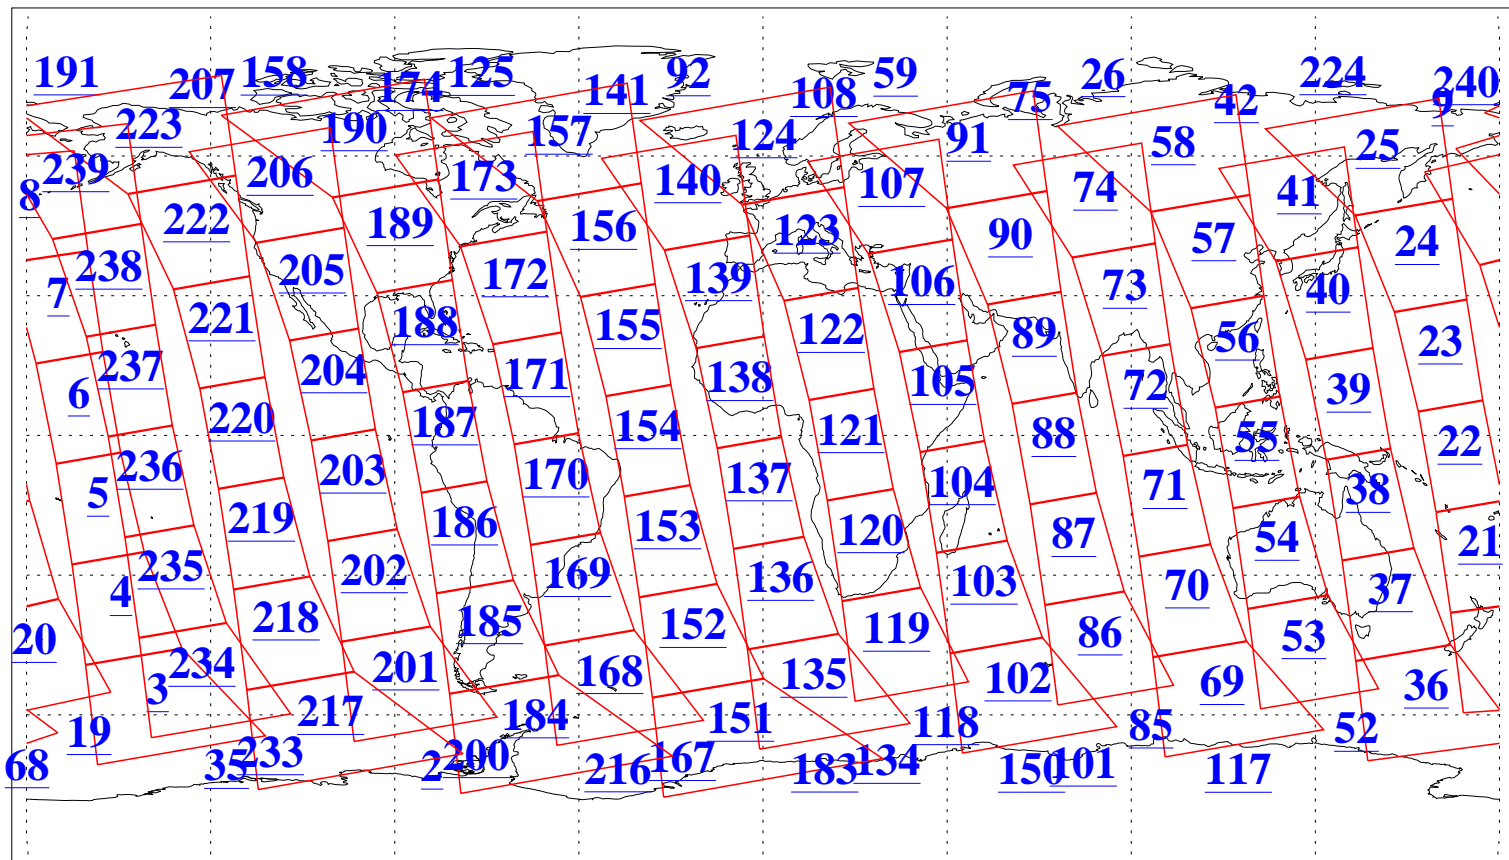

L1B Availability
AMSU Granules: 240
HSB Granules: 0
AIRS Granules: 240

11 Jun 2004
DoY 163
Aqua Day 769
Granules: 1 to 120

Granules: 121 to 240

Legend: AMSU Available, HSB Available, AIRS Available

L1B Availability
AMSU Granules: 240
HSB Granules: 0
AIRS Granules: 240

11 Jun 2004
DoY 163
Aqua Day 769

Ascending Granules

Descending Granules

Legend: AMSU Available, HSB Available, AIRS Available

L1B Availability
 AMSU Granules: 240
 HSB Granules: 0
 AIRS Granules: 240

11 Jun 2004
 DoY 163
 Aqua Day 769

Northern Hemisphere Granules

Southern Hemisphere Granules

Legend: AMSU Available, HSB Available, AIRS Available