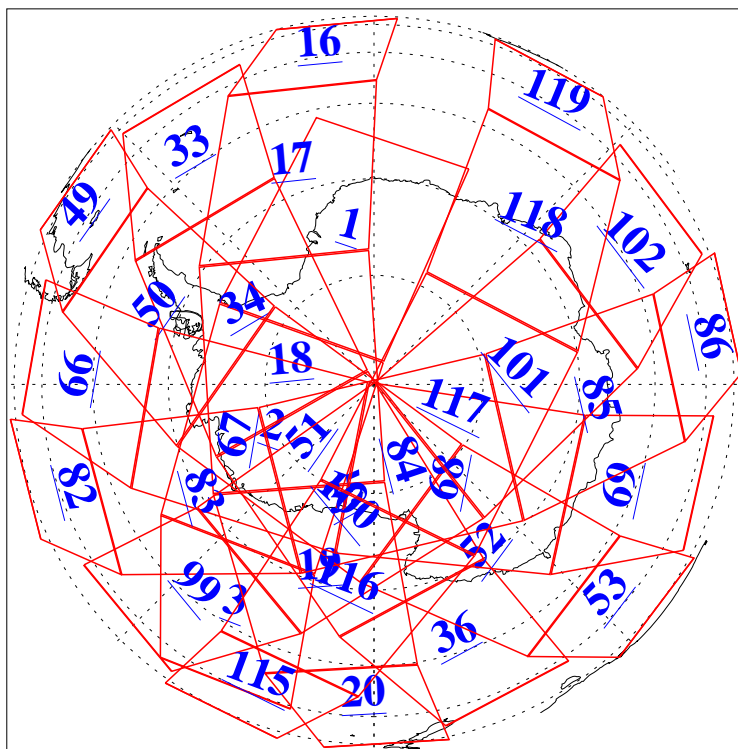

L1B Availability
AMSU Granules: 240
HSB Granules: 0
AIRS Granules: 240

11 Jun 2004
DoY 163
Aqua Day 769
Granules: 1 to 120

Granules: 121 to 240

Legend: AMSU Available, HSB Available, AIRS Available

L1B Availability
AMSU Granules: 240
HSB Granules: 0
AIRS Granules: 240

11 Jun 2004
DoY 163
Aqua Day 769

Ascending Granules

Descending Granules

Legend: AMSU Available, HSB Available, AIRS Available

L1B Availability
 AMSU Granules: 240
 HSB Granules: 0
 AIRS Granules: 240

11 Jun 2004
 DoY 163
 Aqua Day 769

Northern Hemisphere Granules

Southern Hemisphere Granules

Legend: AMSU Available, HSB Available, AIRS Available