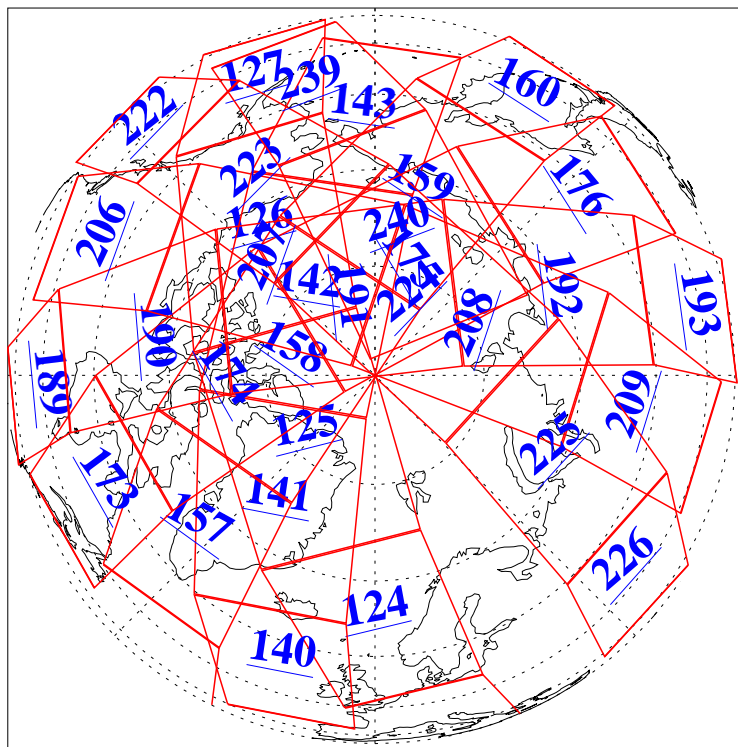

L1B Availability
AMSU Granules: 240
HSB Granules: 0
AIRS Granules: 240

11 Jun 2004
DoY 163
Aqua Day 769
Granules: 1 to 120

Granules: 121 to 240

Legend: AMSU Available, HSB Available, AIRS Available

L1B Availability
AMSU Granules: 240
HSB Granules: 0
AIRS Granules: 240

11 Jun 2004
DoY 163
Aqua Day 769

Ascending Granules

Descending Granules

Legend: AMSU Available, HSB Available, AIRS Available

L1B Availability
 AMSU Granules: 240
 HSB Granules: 0
 AIRS Granules: 240

11 Jun 2004
 DoY 163
 Aqua Day 769

Northern Hemisphere Granules

Southern Hemisphere Granules

Legend: AMSU Available, HSB Available, AIRS Available