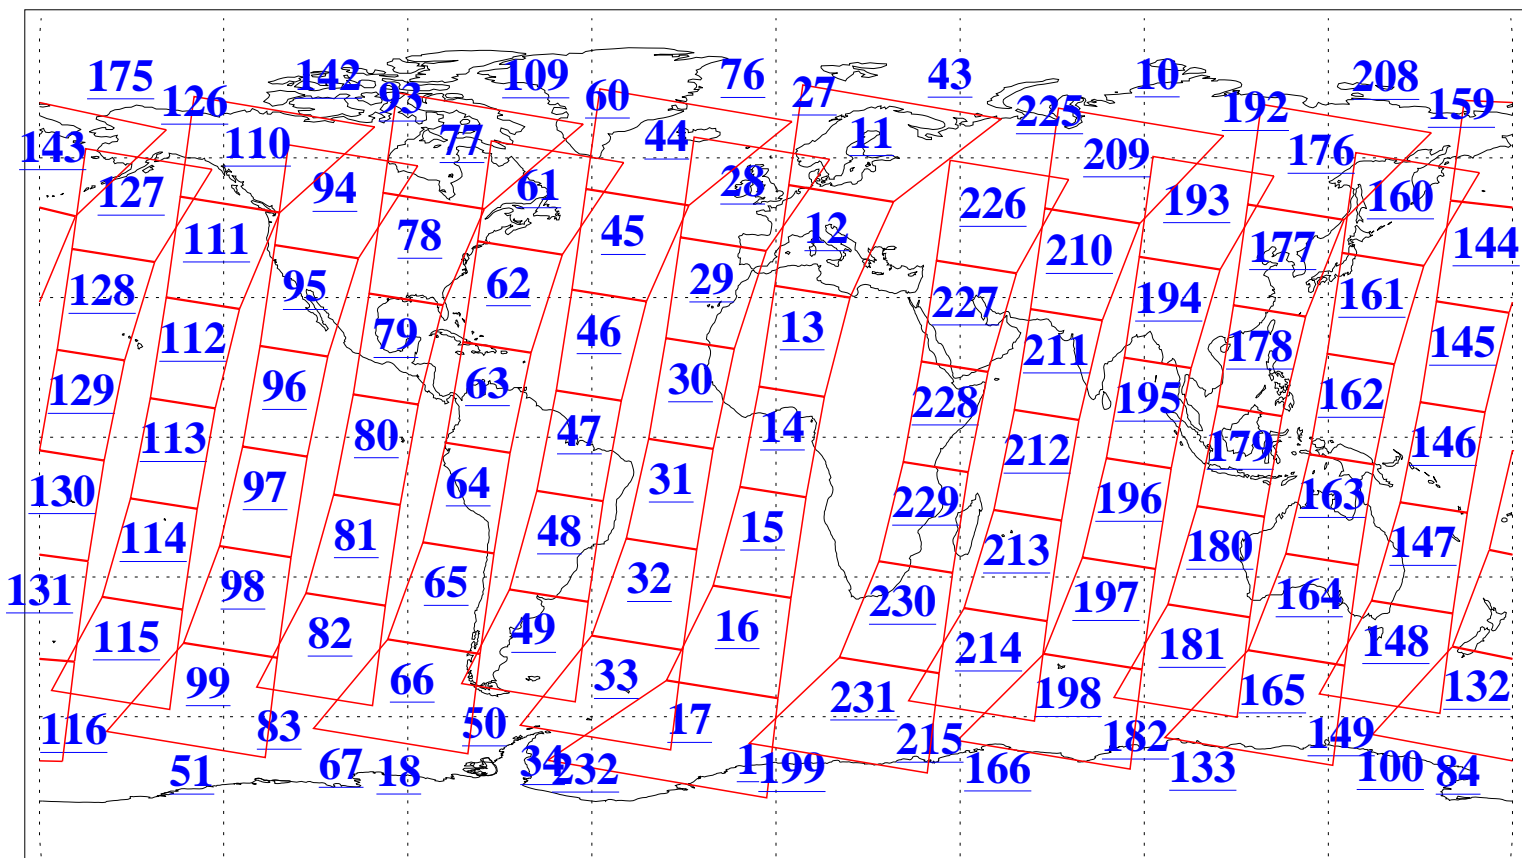

L1B Availability
AMSU Granules: 240
HSB Granules: 0
AIRS Granules: 240

11 Jun 2004
DoY 163
Aqua Day 769
Granules: 1 to 120

Granules: 121 to 240

Legend: AMSU Available, HSB Available, AIRS Available

L1B Availability
AMSU Granules: 240
HSB Granules: 0
AIRS Granules: 240

11 Jun 2004
DoY 163
Aqua Day 769

Ascending Granules

Descending Granules

Legend: AMSU Available, HSB Available, AIRS Available

L1B Availability
 AMSU Granules: 240
 HSB Granules: 0
 AIRS Granules: 240

11 Jun 2004
 DoY 163
 Aqua Day 769

Northern Hemisphere Granules

Southern Hemisphere Granules

Legend: AMSU Available, HSB Available, AIRS Available