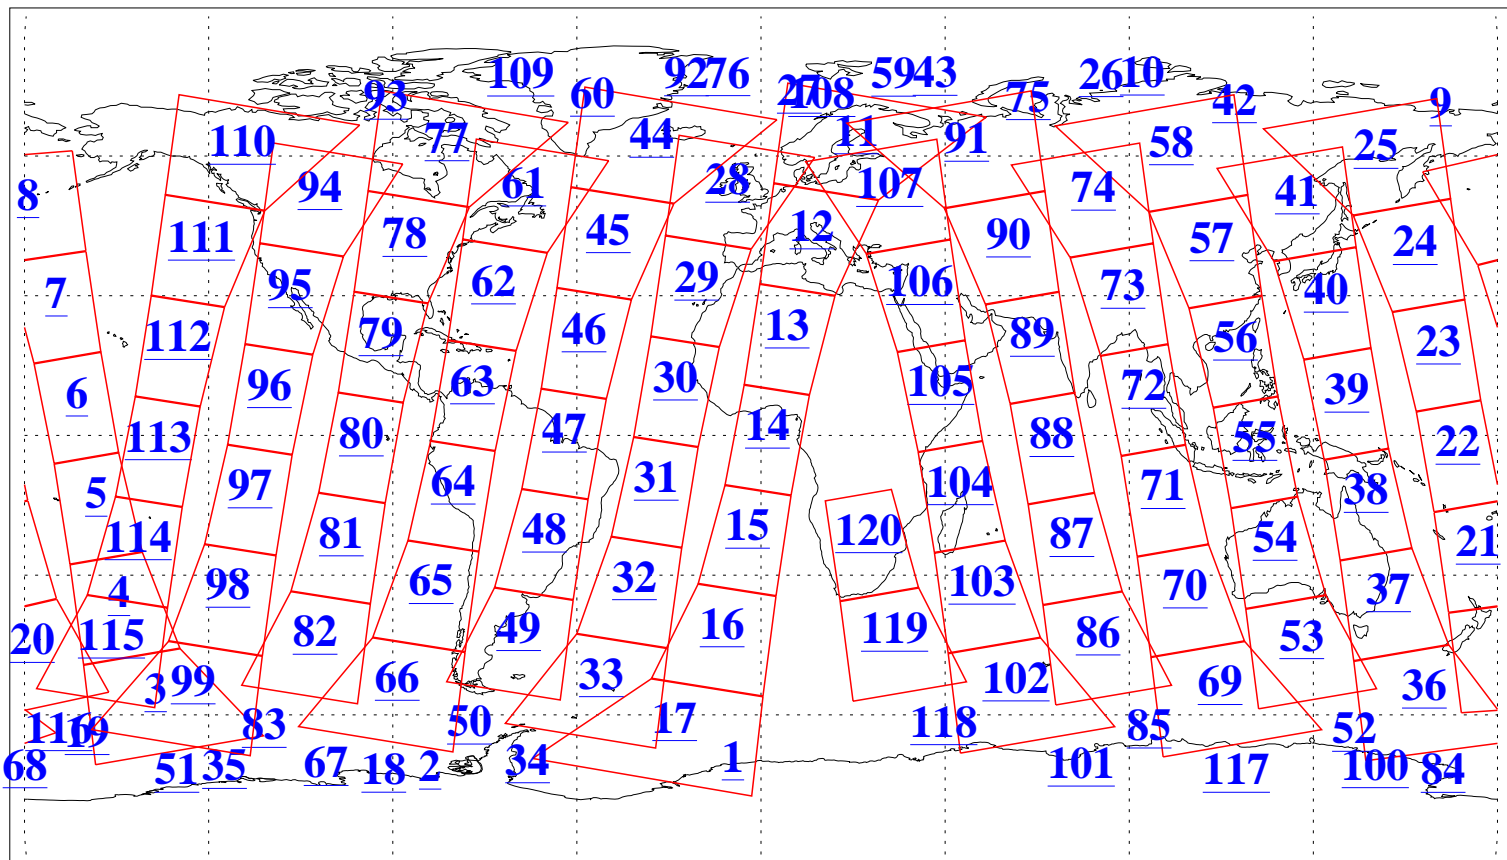

L1B Availability
AMSU Granules: 240
HSB Granules: 0
AIRS Granules: 240

11 Jun 2004
DoY 163
Aqua Day 769
Granules: 1 to 120

Granules: 121 to 240

Legend: AMSU Available, HSB Available, AIRS Available

L1B Availability
AMSU Granules: 240
HSB Granules: 0
AIRS Granules: 240

11 Jun 2004
DoY 163
Aqua Day 769

Ascending Granules

Descending Granules

Legend: AMSU Available, HSB Available, AIRS Available

L1B Availability
 AMSU Granules: 240
 HSB Granules: 0
 AIRS Granules: 240

11 Jun 2004
 DoY 163
 Aqua Day 769

Northern Hemisphere Granules

Southern Hemisphere Granules

Legend: AMSU Available, HSB Available, AIRS Available