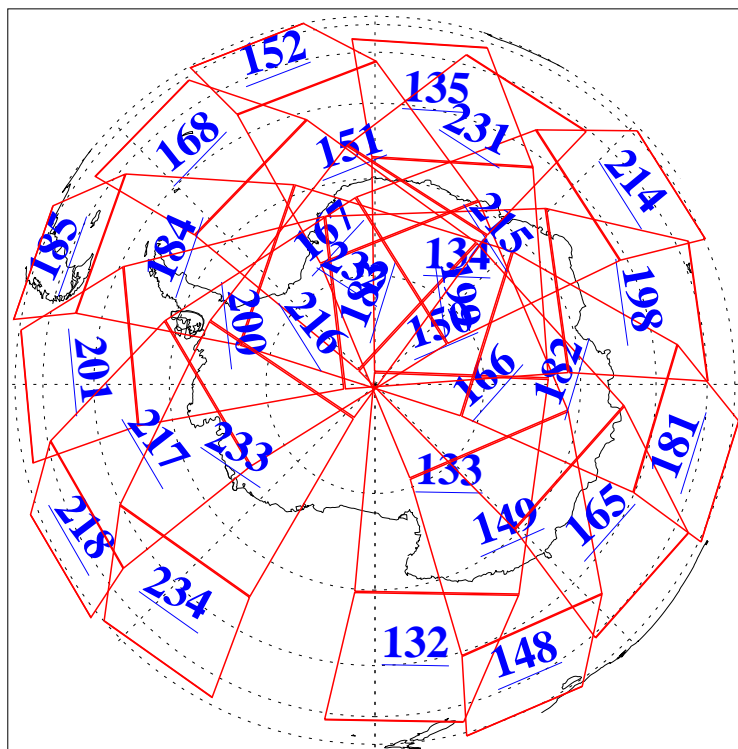

L1B Availability
AMSU Granules: 240
HSB Granules: 0
AIRS Granules: 240

11 Jun 2004
DoY 163
Aqua Day 769
Granules: 1 to 120

Granules: 121 to 240

Legend: AMSU Available, HSB Available, AIRS Available

L1B Availability
AMSU Granules: 240
HSB Granules: 0
AIRS Granules: 240

11 Jun 2004
DoY 163
Aqua Day 769

Ascending Granules

Descending Granules

Legend: AMSU Available, HSB Available, AIRS Available

L1B Availability
 AMSU Granules: 240
 HSB Granules: 0
 AIRS Granules: 240

11 Jun 2004
 DoY 163
 Aqua Day 769

Northern Hemisphere Granules

Southern Hemisphere Granules

Legend: AMSU Available, HSB Available, AIRS Available