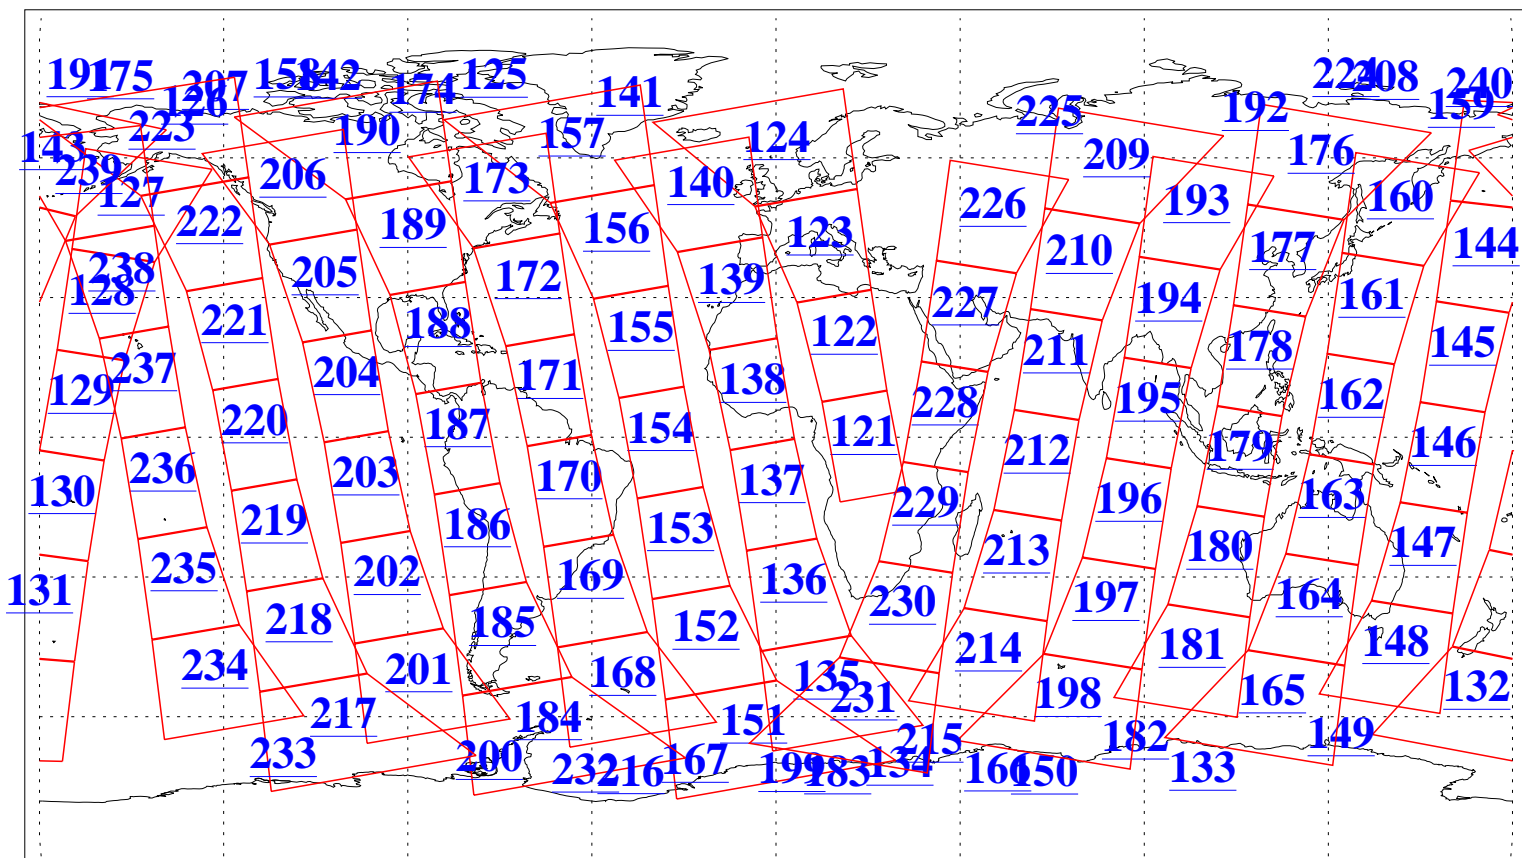

L1B Availability
AMSU Granules: 240
HSB Granules: 0
AIRS Granules: 240

11 Jun 2004
DoY 163
Aqua Day 769
Granules: 1 to 120

Granules: 121 to 240

Legend: AMSU Available, HSB Available, AIRS Available

L1B Availability
AMSU Granules: 240
HSB Granules: 0
AIRS Granules: 240

11 Jun 2004
DoY 163
Aqua Day 769

Ascending Granules

Descending Granules

Legend: AMSU Available, HSB Available, AIRS Available

L1B Availability
 AMSU Granules: 240
 HSB Granules: 0
 AIRS Granules: 240

11 Jun 2004
 DoY 163
 Aqua Day 769

Northern Hemisphere Granules

Southern Hemisphere Granules

Legend: AMSU Available, HSB Available, AIRS Available