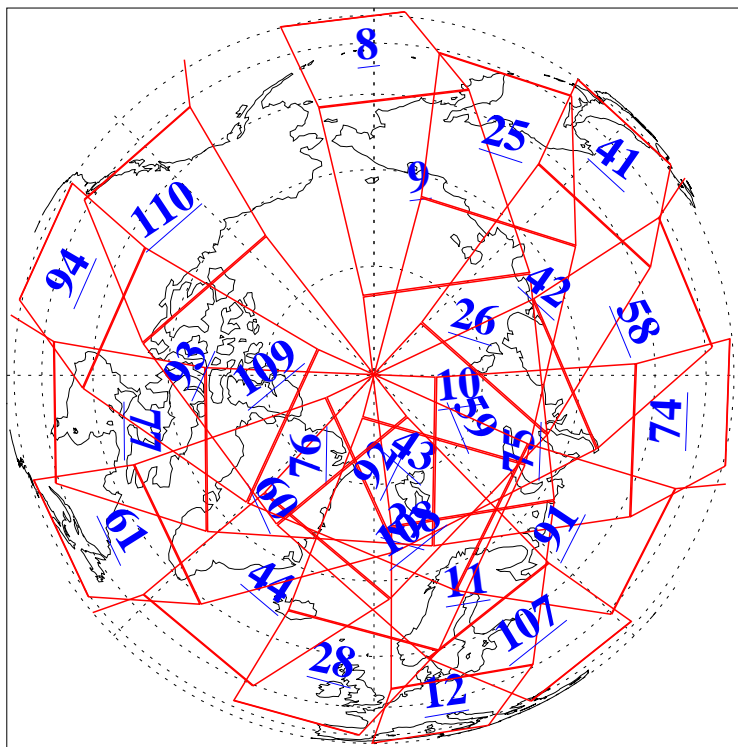

L1B Availability
AMSU Granules: 240
HSB Granules: 0
AIRS Granules: 240

11 Jun 2004
DoY 163
Aqua Day 769
Granules: 1 to 120

Granules: 121 to 240

Legend: AMSU Available, HSB Available, AIRS Available

L1B Availability
AMSU Granules: 240
HSB Granules: 0
AIRS Granules: 240

11 Jun 2004
DoY 163
Aqua Day 769

Ascending Granules

Descending Granules

Legend: AMSU Available, HSB Available, AIRS Available

L1B Availability
 AMSU Granules: 240
 HSB Granules: 0
 AIRS Granules: 240

11 Jun 2004
 DoY 163
 Aqua Day 769

Northern Hemisphere Granules

Southern Hemisphere Granules

Legend: AMSU Available, HSB Available, AIRS Available