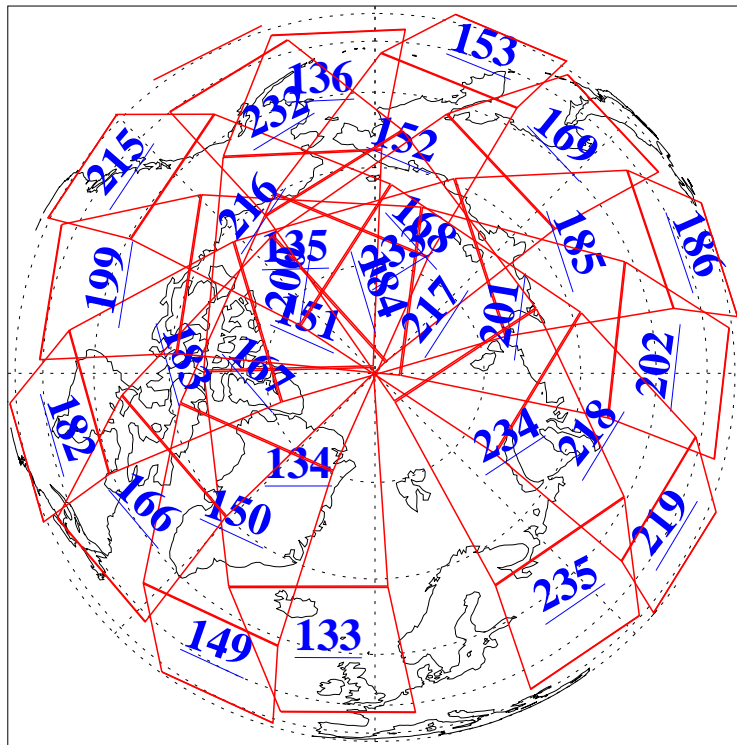

L1B Availability
AMSU Granules: 240
HSB Granules: 0
AIRS Granules: 240

10 Jun 2004
DoY 162
Aqua Day 768
Granules: 1 to 120

Granules: 121 to 240

Legend: AMSU Available, HSB Available, AIRS Available

L1B Availability
AMSU Granules: 240
HSB Granules: 0
AIRS Granules: 240

10 Jun 2004
DoY 162
Aqua Day 768

Ascending Granules

Descending Granules

Legend: AMSU Available, HSB Available, AIRS Available

L1B Availability
 AMSU Granules: 240
 HSB Granules: 0
 AIRS Granules: 240

10 Jun 2004
 DoY 162
 Aqua Day 768

Northern Hemisphere Granules

Southern Hemisphere Granules

Legend: AMSU Available, HSB Available, AIRS Available