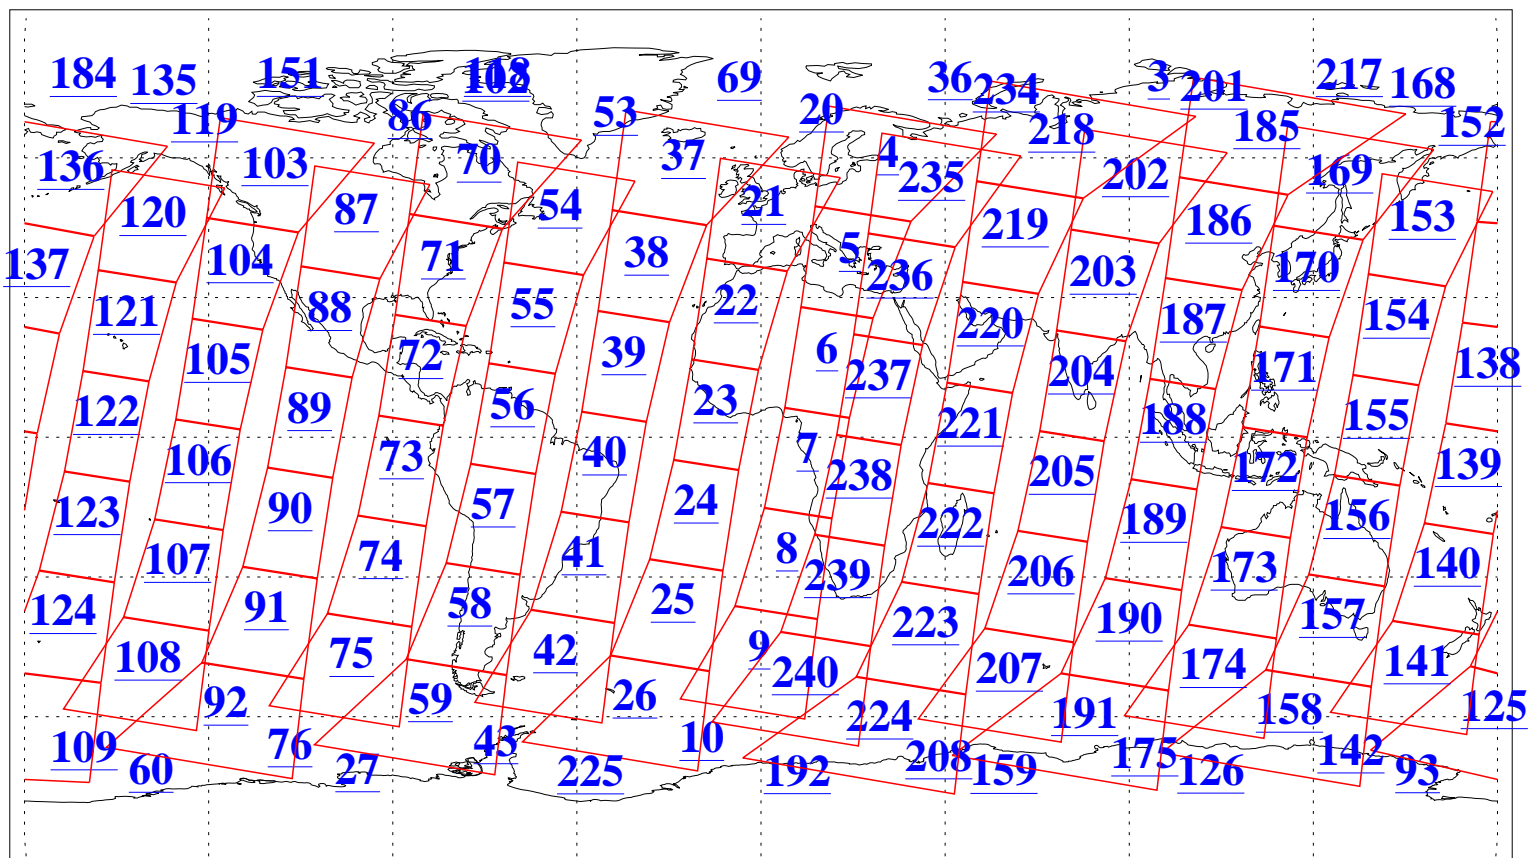

L1B Availability
AMSU Granules: 240
HSB Granules: 0
AIRS Granules: 240

10 Jun 2004
DoY 162
Aqua Day 768
Granules: 1 to 120

Granules: 121 to 240

Legend: AMSU Available, HSB Available, AIRS Available

L1B Availability
AMSU Granules: 240
HSB Granules: 0
AIRS Granules: 240

10 Jun 2004
DoY 162
Aqua Day 768

Ascending Granules

Descending Granules

Legend: AMSU Available, HSB Available, AIRS Available

L1B Availability
 AMSU Granules: 240
 HSB Granules: 0
 AIRS Granules: 240

10 Jun 2004
 DoY 162
 Aqua Day 768

Northern Hemisphere Granules

Southern Hemisphere Granules

Legend: AMSU Available, HSB Available, AIRS Available