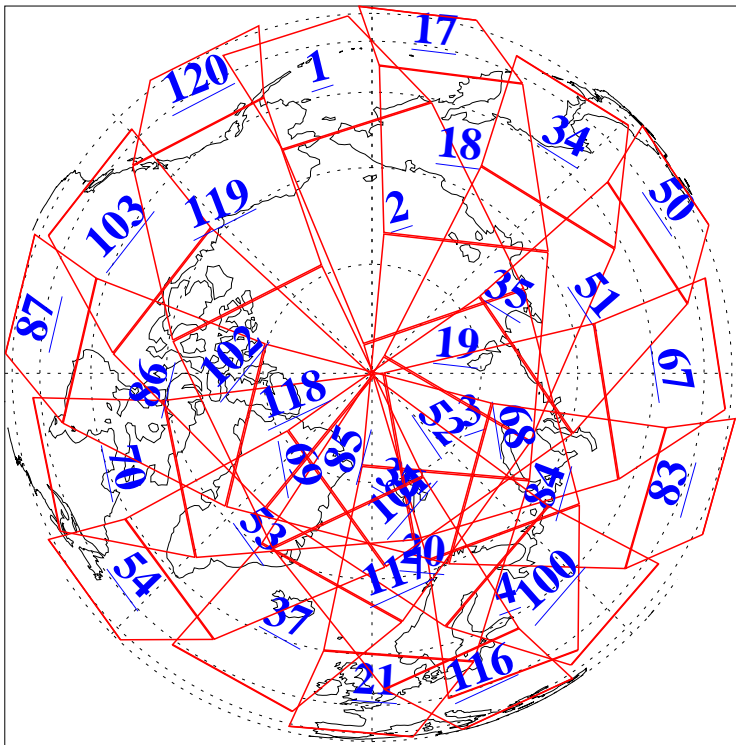

L1B Availability
AMSU Granules: 240
HSB Granules: 0
AIRS Granules: 240

10 Jun 2004
DoY 162
Aqua Day 768
Granules: 1 to 120

Granules: 121 to 240

Legend: AMSU Available, HSB Available, AIRS Available

L1B Availability
AMSU Granules: 240
HSB Granules: 0
AIRS Granules: 240

10 Jun 2004
DoY 162
Aqua Day 768

Ascending Granules

Descending Granules

Legend: AMSU Available, HSB Available, AIRS Available

L1B Availability
 AMSU Granules: 240
 HSB Granules: 0
 AIRS Granules: 240

10 Jun 2004
 DoY 162
 Aqua Day 768

Northern Hemisphere Granules

Southern Hemisphere Granules

Legend: AMSU Available, HSB Available, AIRS Available