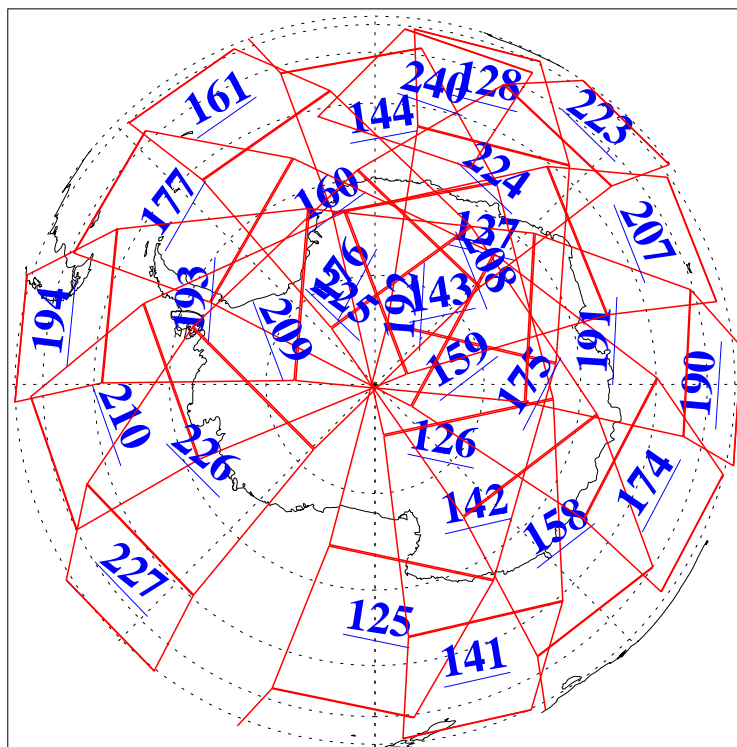

L1B Availability
AMSU Granules: 240
HSB Granules: 0
AIRS Granules: 240

10 Jun 2004
DoY 162
Aqua Day 768
Granules: 1 to 120

Granules: 121 to 240

Legend: AMSU Available, HSB Available, AIRS Available

L1B Availability
AMSU Granules: 240
HSB Granules: 0
AIRS Granules: 240

10 Jun 2004
DoY 162
Aqua Day 768

Ascending Granules

Descending Granules

Legend: AMSU Available, HSB Available, AIRS Available

L1B Availability
 AMSU Granules: 240
 HSB Granules: 0
 AIRS Granules: 240

10 Jun 2004
 DoY 162
 Aqua Day 768

Northern Hemisphere Granules

Southern Hemisphere Granules

Legend: AMSU Available, HSB Available, AIRS Available