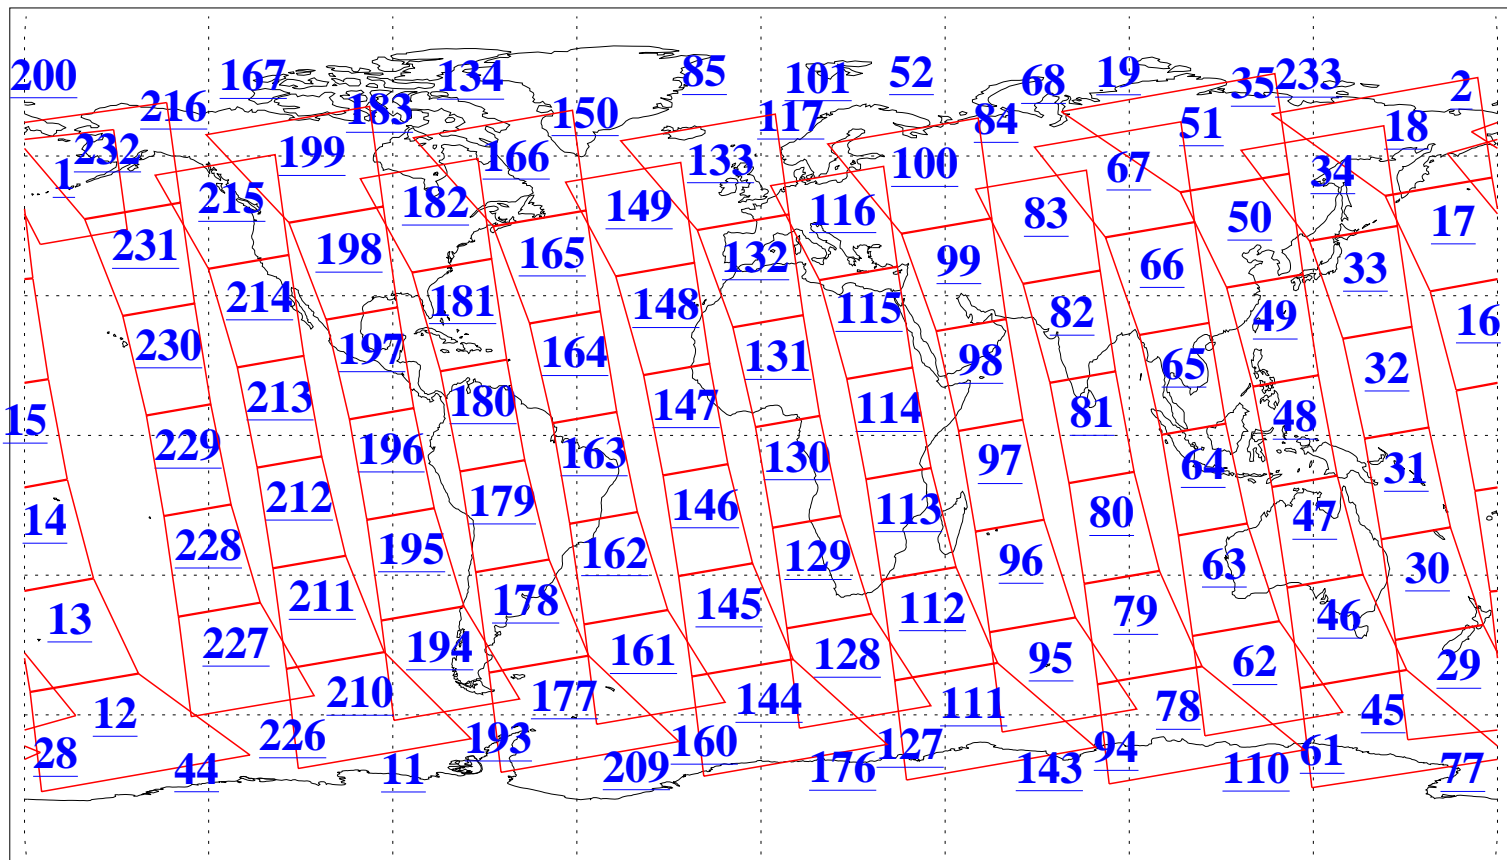

L1B Availability
AMSU Granules: 240
HSB Granules: 0
AIRS Granules: 240

10 Jun 2004
DoY 162
Aqua Day 768
Granules: 1 to 120

Granules: 121 to 240

Legend: AMSU Available, HSB Available, AIRS Available

L1B Availability
AMSU Granules: 240
HSB Granules: 0
AIRS Granules: 240

10 Jun 2004
DoY 162
Aqua Day 768

Ascending Granules

Descending Granules

Legend: AMSU Available, HSB Available, AIRS Available

L1B Availability
 AMSU Granules: 240
 HSB Granules: 0
 AIRS Granules: 240

10 Jun 2004
 DoY 162
 Aqua Day 768

Northern Hemisphere Granules

Southern Hemisphere Granules

Legend: AMSU Available, HSB Available, AIRS Available