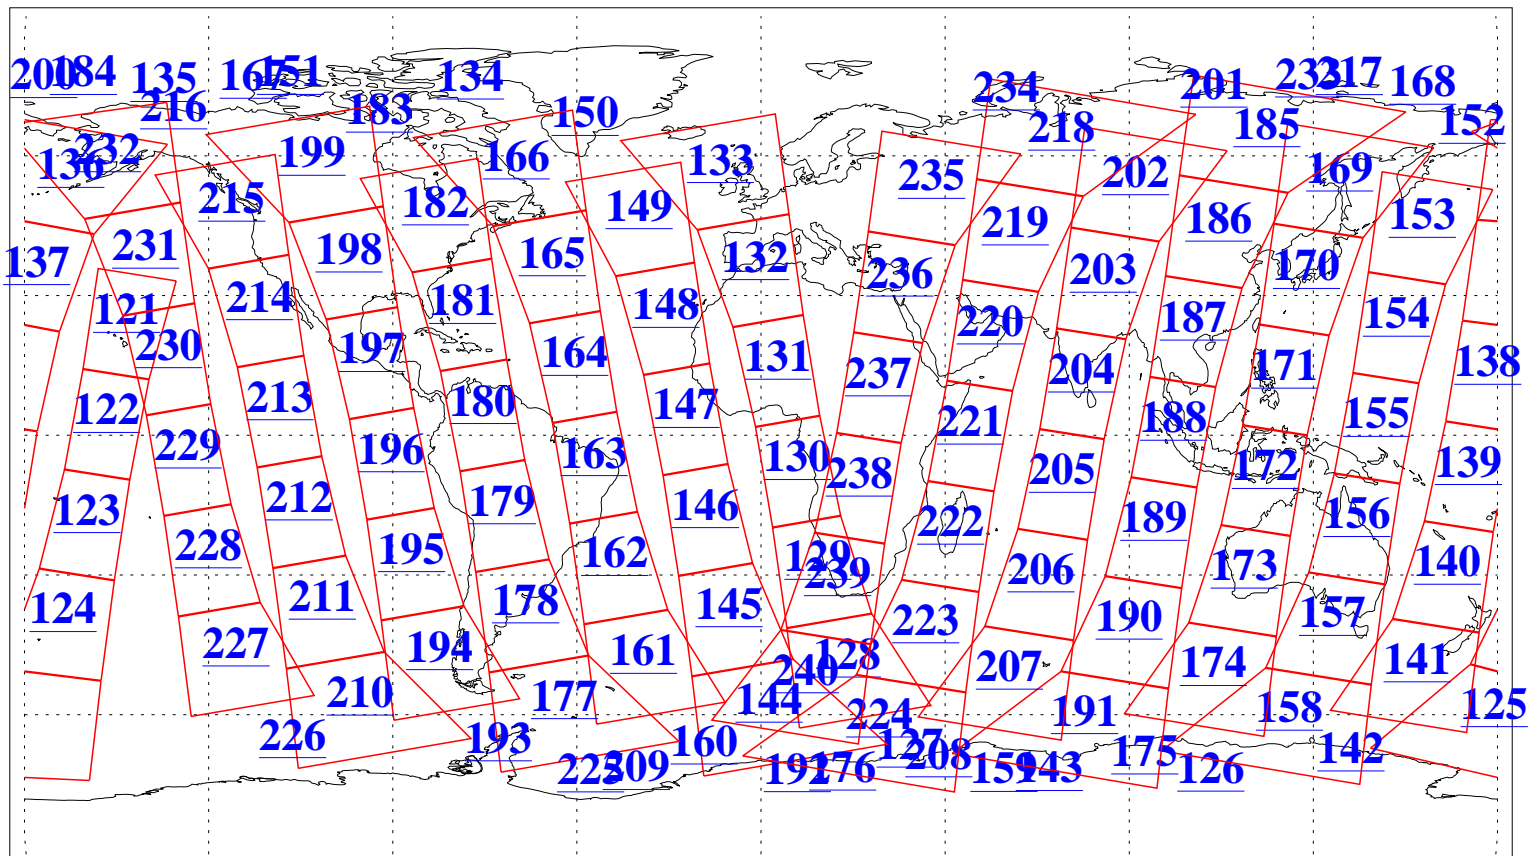

L1B Availability
AMSU Granules: 240
HSB Granules: 0
AIRS Granules: 240

10 Jun 2004
DoY 162
Aqua Day 768
Granules: 1 to 120

Granules: 121 to 240

Legend: AMSU Available, HSB Available, AIRS Available

L1B Availability
AMSU Granules: 240
HSB Granules: 0
AIRS Granules: 240

10 Jun 2004
DoY 162
Aqua Day 768

Ascending Granules

Descending Granules

Legend: AMSU Available, HSB Available, AIRS Available

L1B Availability
 AMSU Granules: 240
 HSB Granules: 0
 AIRS Granules: 240

10 Jun 2004
 DoY 162
 Aqua Day 768