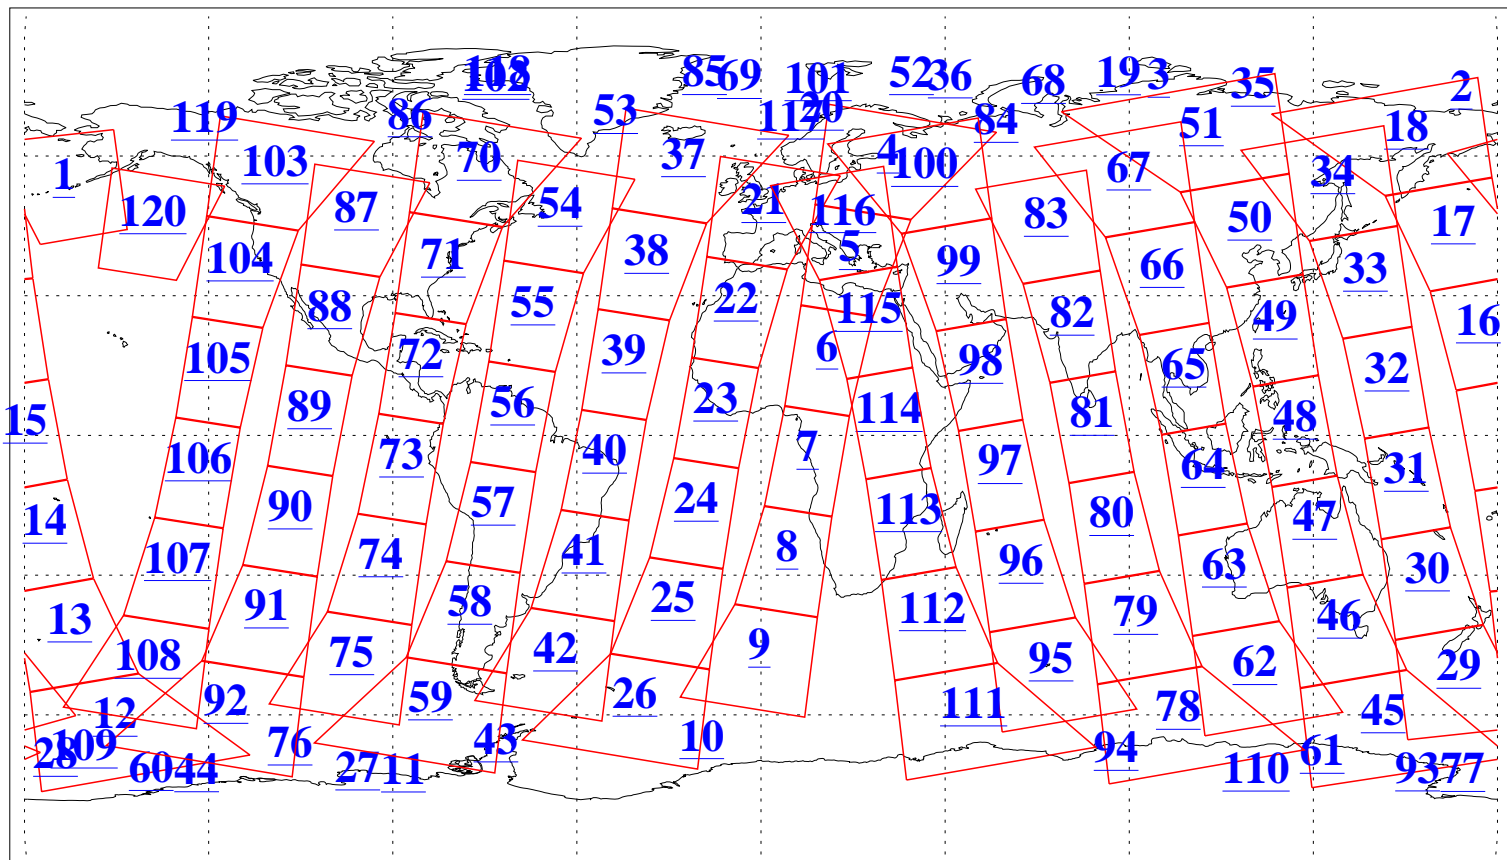

L1B Availability
AMSU Granules: 240
HSB Granules: 0
AIRS Granules: 240

10 Jun 2004
DoY 162
Aqua Day 768
Granules: 1 to 120

Granules: 121 to 240

Legend: AMSU Available, HSB Available, AIRS Available

L1B Availability
AMSU Granules: 240
HSB Granules: 0
AIRS Granules: 240

10 Jun 2004
DoY 162
Aqua Day 768

Ascending Granules

Descending Granules

Legend: AMSU Available, HSB Available, AIRS Available

L1B Availability
 AMSU Granules: 240
 HSB Granules: 0
 AIRS Granules: 240

10 Jun 2004
 DoY 162
 Aqua Day 768

Northern Hemisphere Granules

Southern Hemisphere Granules

Legend: AMSU Available, HSB Available, AIRS Available