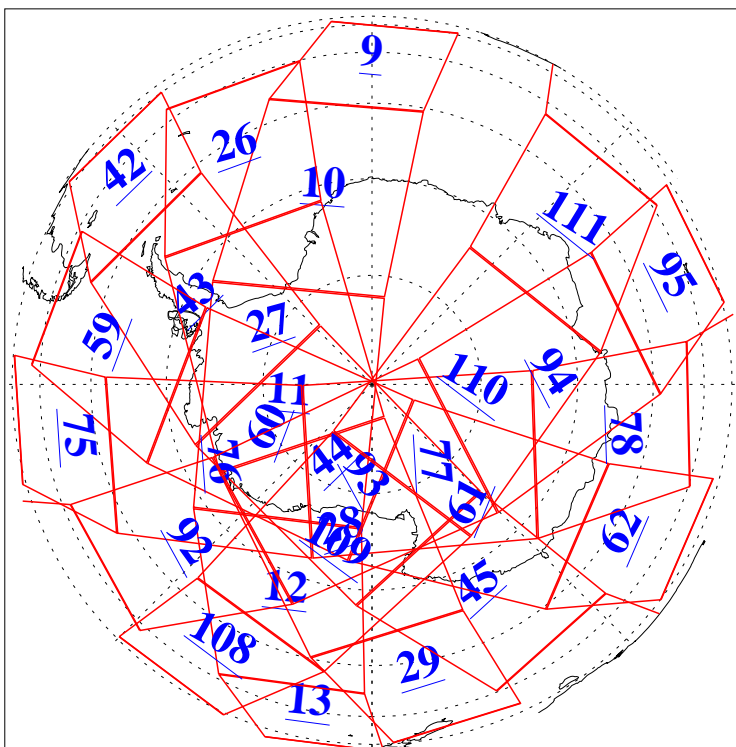

L1B Availability
AMSU Granules: 240
HSB Granules: 0
AIRS Granules: 240

10 Jun 2004
DoY 162
Aqua Day 768
Granules: 1 to 120

Granules: 121 to 240

Legend: AMSU Available, HSB Available, AIRS Available

L1B Availability
AMSU Granules: 240
HSB Granules: 0
AIRS Granules: 240

10 Jun 2004
DoY 162
Aqua Day 768

Ascending Granules

Descending Granules

Legend: AMSU Available, HSB Available, AIRS Available

L1B Availability
 AMSU Granules: 240
 HSB Granules: 0
 AIRS Granules: 240

10 Jun 2004
 DoY 162
 Aqua Day 768

Northern Hemisphere Granules

Southern Hemisphere Granules

Legend: AMSU Available, HSB Available, AIRS Available