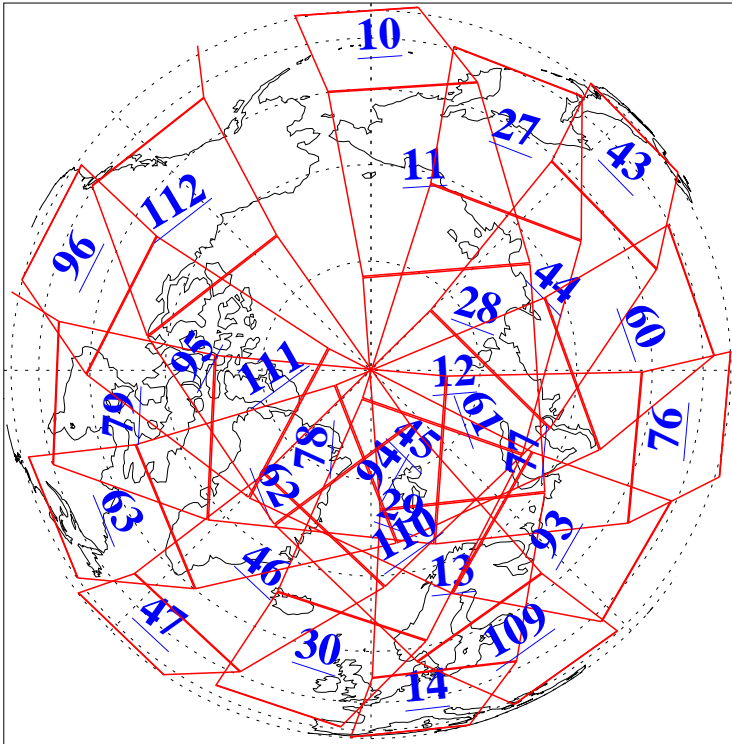

L1B Availability
AMSU Granules: 240
HSB Granules: 0
AIRS Granules: 240

9 Jun 2004
DoY 161
Aqua Day 767
Granules: 1 to 120

Granules: 121 to 240

Legend: AMSU Available, HSB Available, AIRS Available

L1B Availability
AMSU Granules: 240
HSB Granules: 0
AIRS Granules: 240

9 Jun 2004
DoY 161
Aqua Day 767

Ascending Granules

Descending Granules

Legend: AMSU Available, HSB Available, AIRS Available

L1B Availability
 AMSU Granules: 240
 HSB Granules: 0
 AIRS Granules: 240

9 Jun 2004
 DoY 161
 Aqua Day 767

Northern Hemisphere Granules

Southern Hemisphere Granules

Legend: AMSU Available, HSB Available, AIRS Available