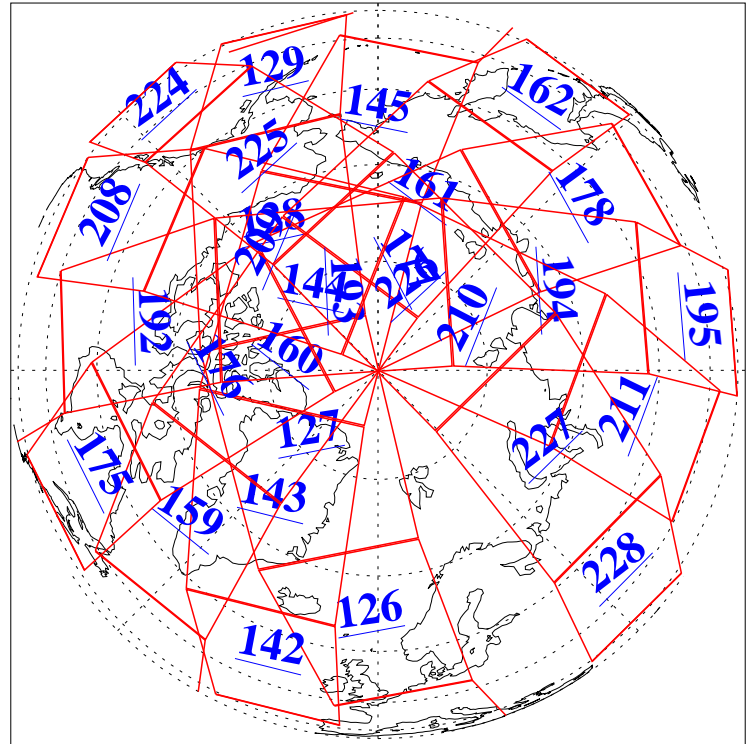

L1B Availability
AMSU Granules: 240
HSB Granules: 0
AIRS Granules: 240

9 Jun 2004
DoY 161
Aqua Day 767
Granules: 1 to 120

Granules: 121 to 240

Legend: AMSU Available, HSB Available, AIRS Available

L1B Availability
AMSU Granules: 240
HSB Granules: 0
AIRS Granules: 240

9 Jun 2004
DoY 161
Aqua Day 767

Ascending Granules

Descending Granules

Legend: AMSU Available, HSB Available, AIRS Available

L1B Availability
 AMSU Granules: 240
 HSB Granules: 0
 AIRS Granules: 240

9 Jun 2004
 DoY 161
 Aqua Day 767

Northern Hemisphere Granules

Southern Hemisphere Granules

Legend: AMSU Available, HSB Available, AIRS Available