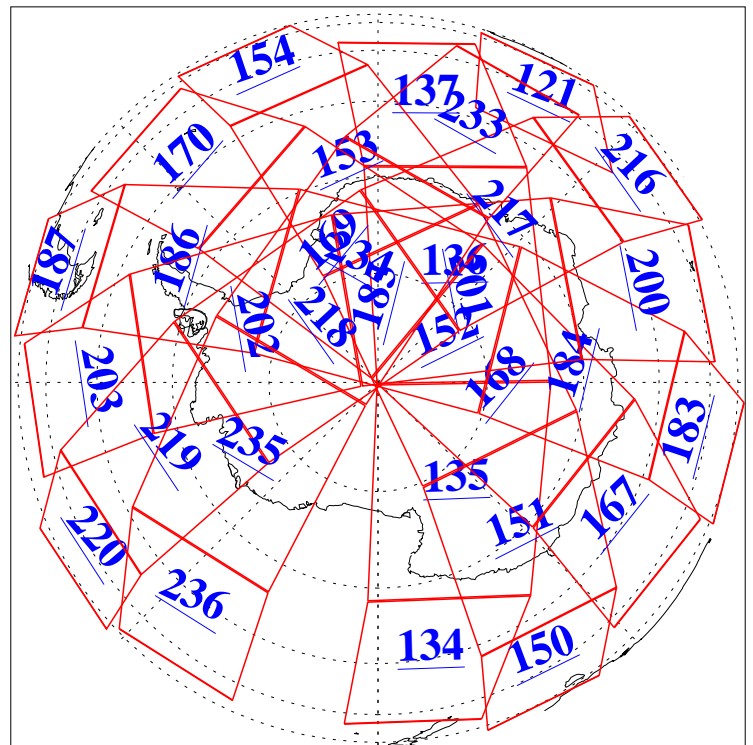

L1B Availability
AMSU Granules: 240
HSB Granules: 0
AIRS Granules: 240

9 Jun 2004
DoY 161
Aqua Day 767
Granules: 1 to 120

Granules: 121 to 240

Legend: AMSU Available, HSB Available, AIRS Available

L1B Availability
AMSU Granules: 240
HSB Granules: 0
AIRS Granules: 240

9 Jun 2004
DoY 161
Aqua Day 767

Ascending Granules

Descending Granules

Legend: AMSU Available, HSB Available, AIRS Available

L1B Availability
 AMSU Granules: 240
 HSB Granules: 0
 AIRS Granules: 240

9 Jun 2004
 DoY 161
 Aqua Day 767

Northern Hemisphere Granules

Southern Hemisphere Granules

Legend: AMSU Available, HSB Available, AIRS Available