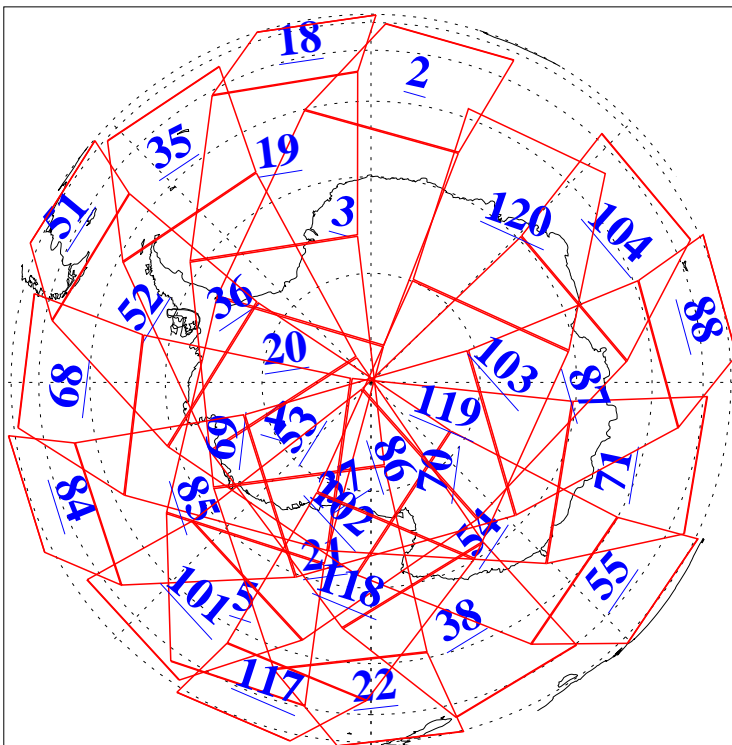

L1B Availability
AMSU Granules: 240
HSB Granules: 0
AIRS Granules: 240

9 Jun 2004
DoY 161
Aqua Day 767
Granules: 1 to 120

Granules: 121 to 240

Legend: AMSU Available, HSB Available, AIRS Available

L1B Availability
AMSU Granules: 240
HSB Granules: 0
AIRS Granules: 240

9 Jun 2004
DoY 161
Aqua Day 767

Ascending Granules

Descending Granules

Legend: AMSU Available, HSB Available, AIRS Available

L1B Availability
 AMSU Granules: 240
 HSB Granules: 0
 AIRS Granules: 240

9 Jun 2004
 DoY 161
 Aqua Day 767

Northern Hemisphere Granules

Southern Hemisphere Granules

Legend: AMSU Available, HSB Available, AIRS Available