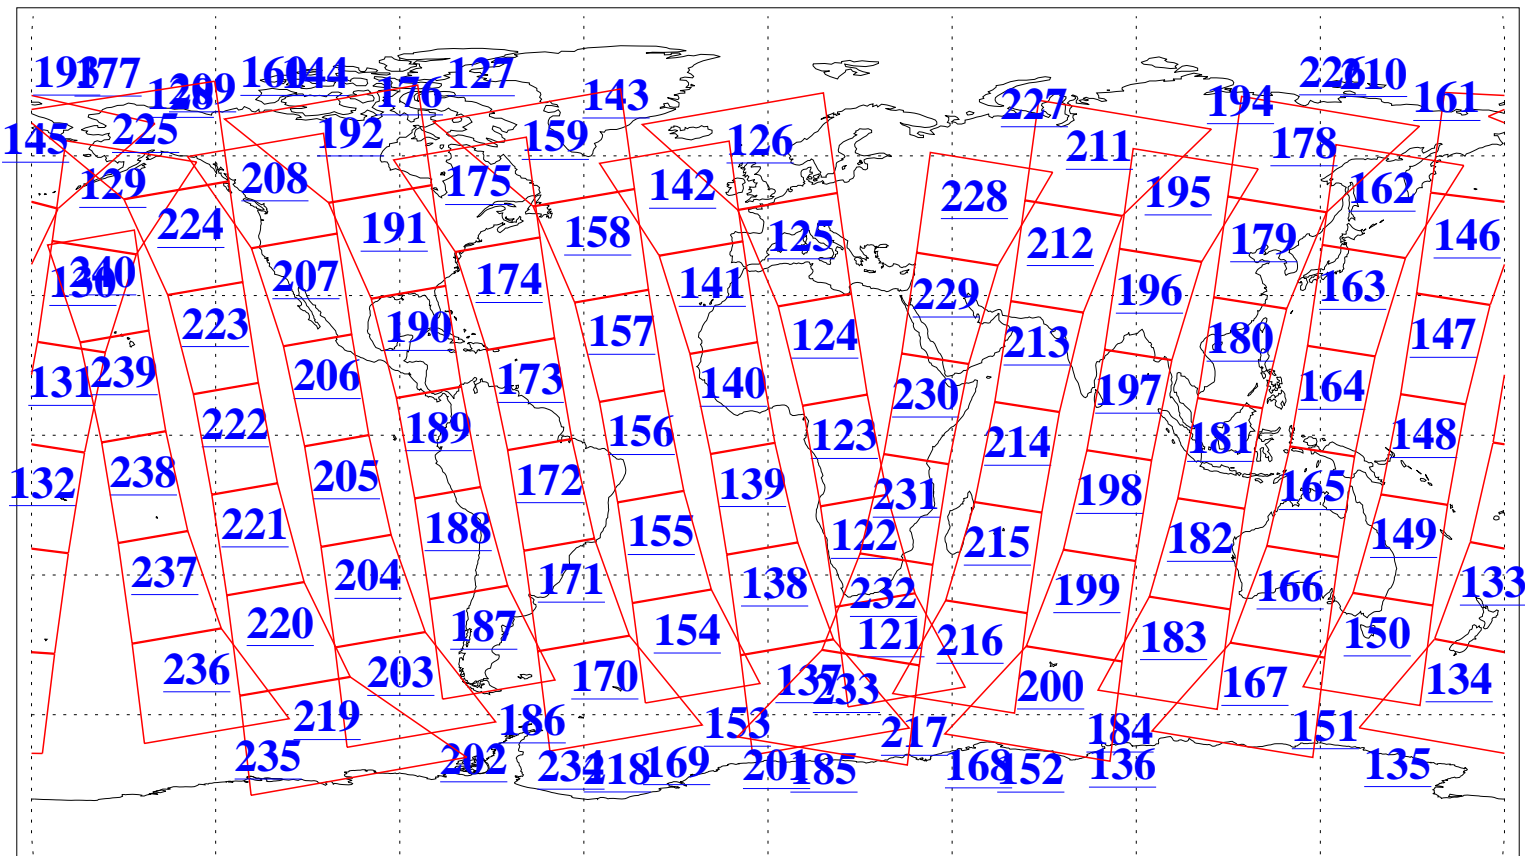

L1B Availability
AMSU Granules: 240
HSB Granules: 0
AIRS Granules: 240

9 Jun 2004
DoY 161
Aqua Day 767
Granules: 1 to 120

Granules: 121 to 240

Legend: AMSU Available, HSB Available, AIRS Available

L1B Availability
AMSU Granules: 240
HSB Granules: 0
AIRS Granules: 240

9 Jun 2004
DoY 161
Aqua Day 767

Ascending Granules

Descending Granules

Legend: AMSU Available, HSB Available, AIRS Available

L1B Availability
 AMSU Granules: 240
 HSB Granules: 0
 AIRS Granules: 240

9 Jun 2004
 DoY 161
 Aqua Day 767

Northern Hemisphere Granules

Southern Hemisphere Granules

Legend: AMSU Available, HSB Available, AIRS Available