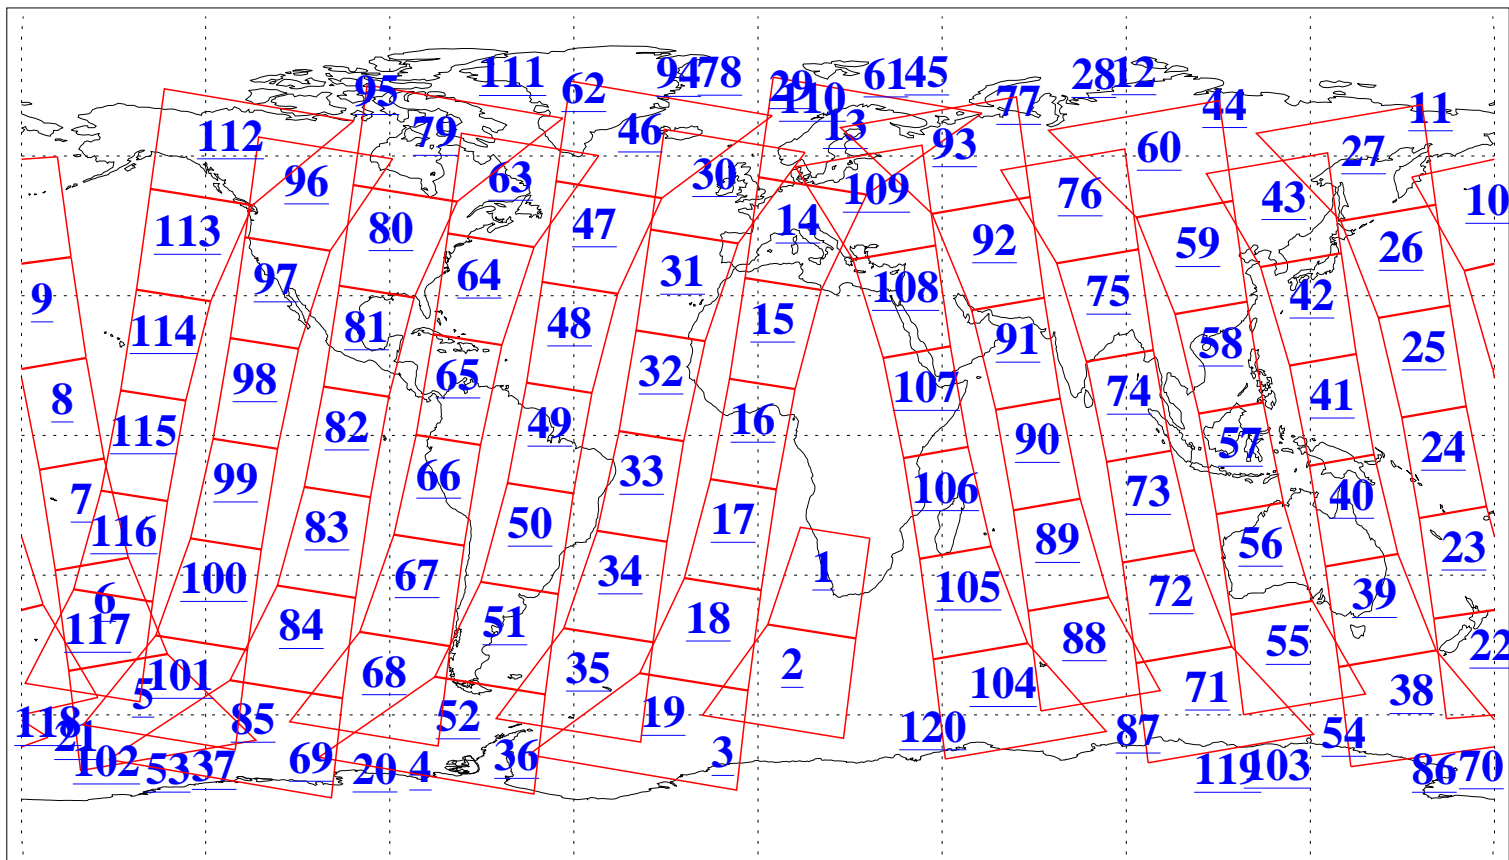

L1B Availability
AMSU Granules: 240
HSB Granules: 0
AIRS Granules: 240

9 Jun 2004
DoY 161
Aqua Day 767
Granules: 1 to 120

Granules: 121 to 240

Legend: AMSU Available, HSB Available, AIRS Available

L1B Availability
AMSU Granules: 240
HSB Granules: 0
AIRS Granules: 240

9 Jun 2004
DoY 161
Aqua Day 767

Ascending Granules

Descending Granules

Legend: AMSU Available, HSB Available, AIRS Available

L1B Availability
 AMSU Granules: 240
 HSB Granules: 0
 AIRS Granules: 240

9 Jun 2004
 DoY 161
 Aqua Day 767

Northern Hemisphere Granules

Southern Hemisphere Granules

Legend: AMSU Available, HSB Available, AIRS Available