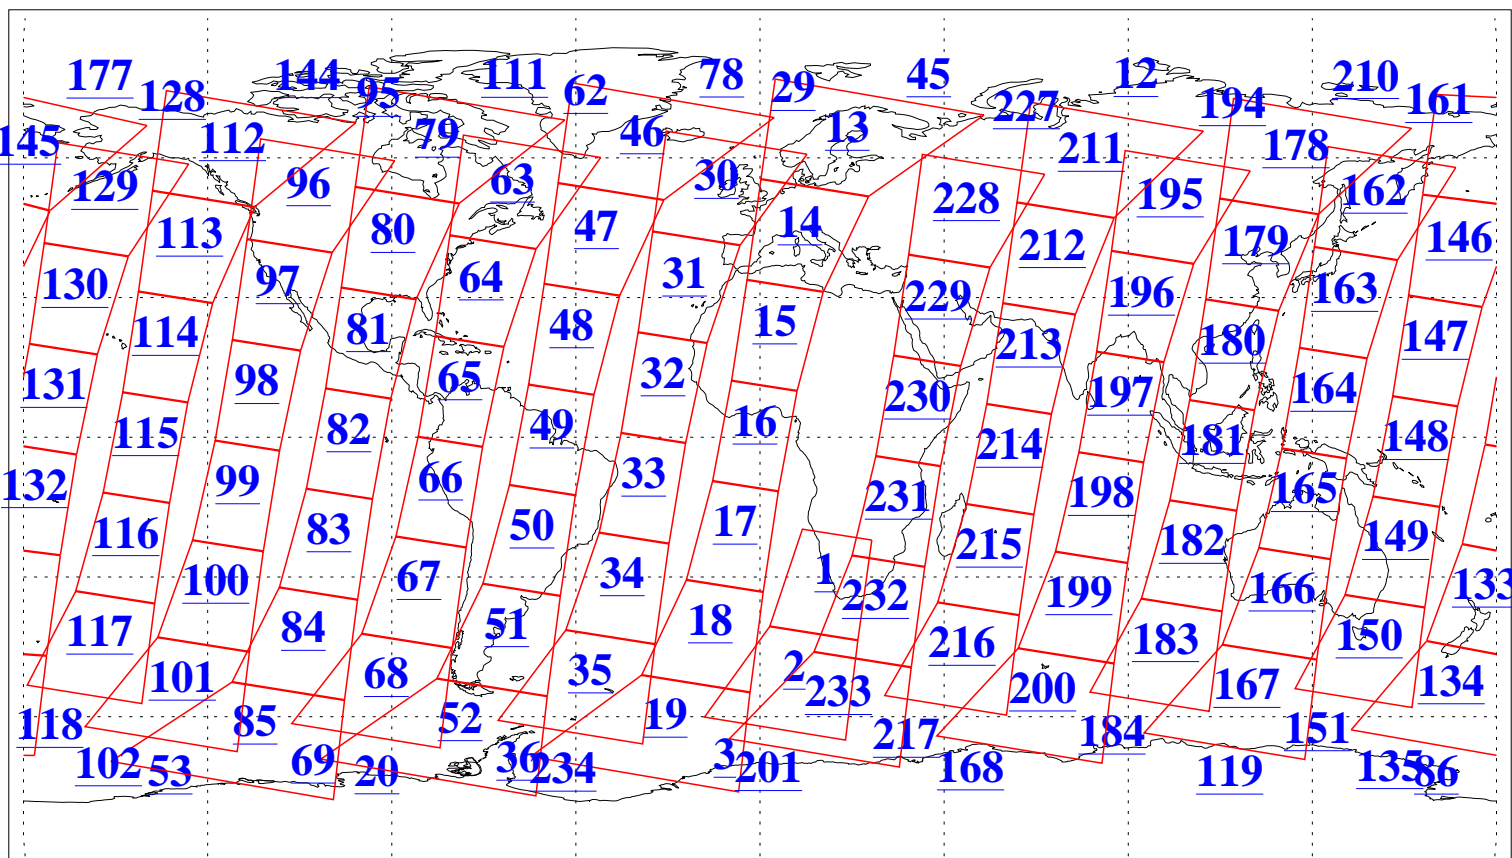

L1B Availability
AMSU Granules: 240
HSB Granules: 0
AIRS Granules: 240

9 Jun 2004
DoY 161
Aqua Day 767
Granules: 1 to 120

Granules: 121 to 240

Legend: AMSU Available, HSB Available, AIRS Available

L1B Availability
AMSU Granules: 240
HSB Granules: 0
AIRS Granules: 240

9 Jun 2004
DoY 161
Aqua Day 767

Ascending Granules

Descending Granules

Legend: AMSU Available, HSB Available, AIRS Available

L1B Availability
 AMSU Granules: 240
 HSB Granules: 0
 AIRS Granules: 240

9 Jun 2004
 DoY 161
 Aqua Day 767

Northern Hemisphere Granules

Southern Hemisphere Granules

Legend: AMSU Available, HSB Available, AIRS Available