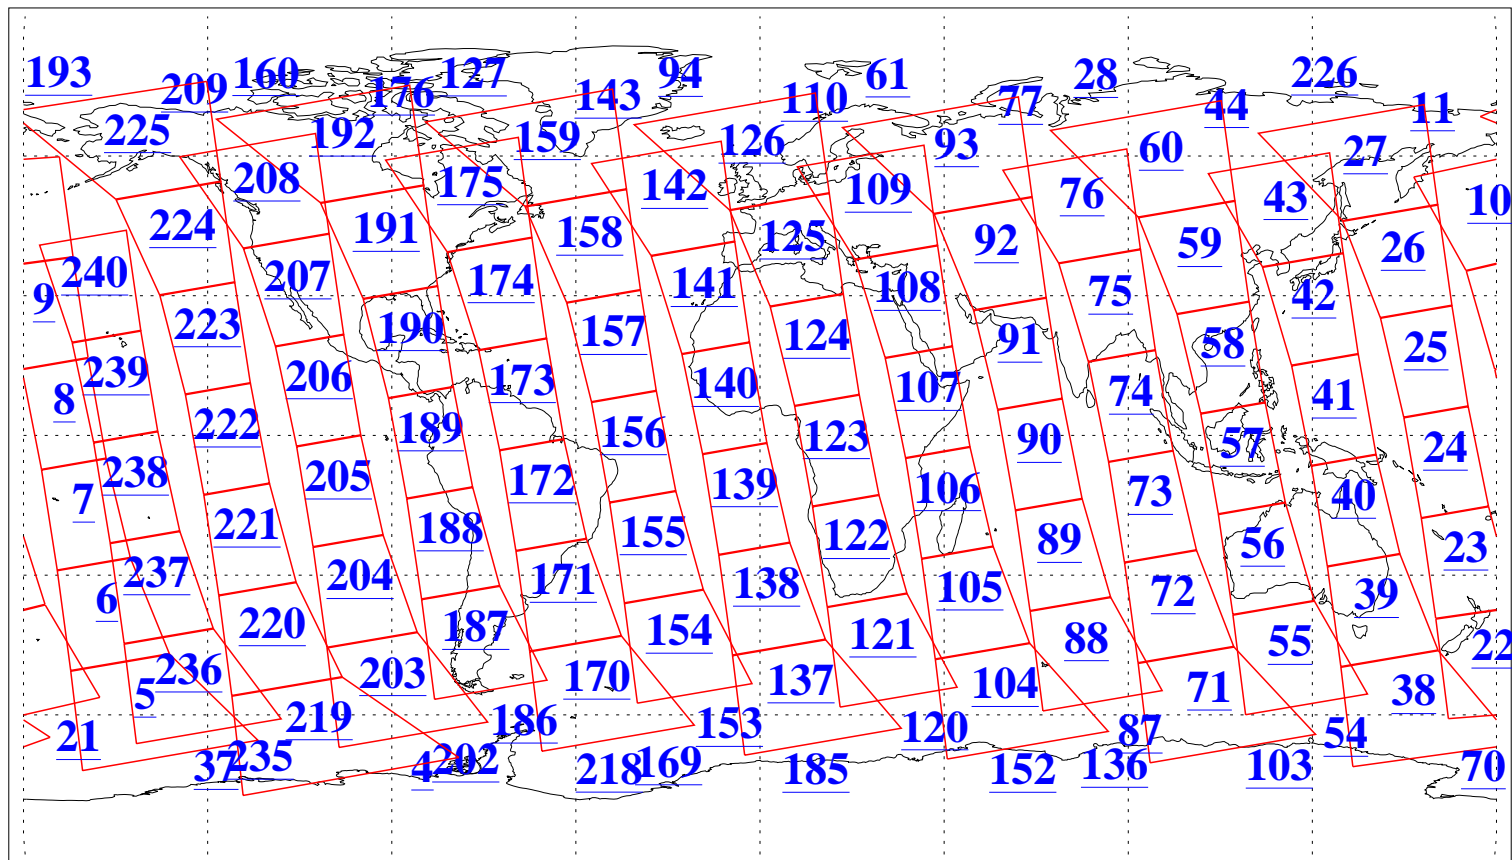

L1B Availability
AMSU Granules: 240
HSB Granules: 0
AIRS Granules: 240

9 Jun 2004
DoY 161
Aqua Day 767
Granules: 1 to 120

Granules: 121 to 240

Legend: AMSU Available, HSB Available, AIRS Available

L1B Availability
AMSU Granules: 240
HSB Granules: 0
AIRS Granules: 240

9 Jun 2004
DoY 161
Aqua Day 767

Ascending Granules

Descending Granules

Legend: AMSU Available, HSB Available, AIRS Available

L1B Availability
 AMSU Granules: 240
 HSB Granules: 0
 AIRS Granules: 240

9 Jun 2004
 DoY 161
 Aqua Day 767

Northern Hemisphere Granules

Southern Hemisphere Granules

Legend: AMSU Available, HSB Available, AIRS Available