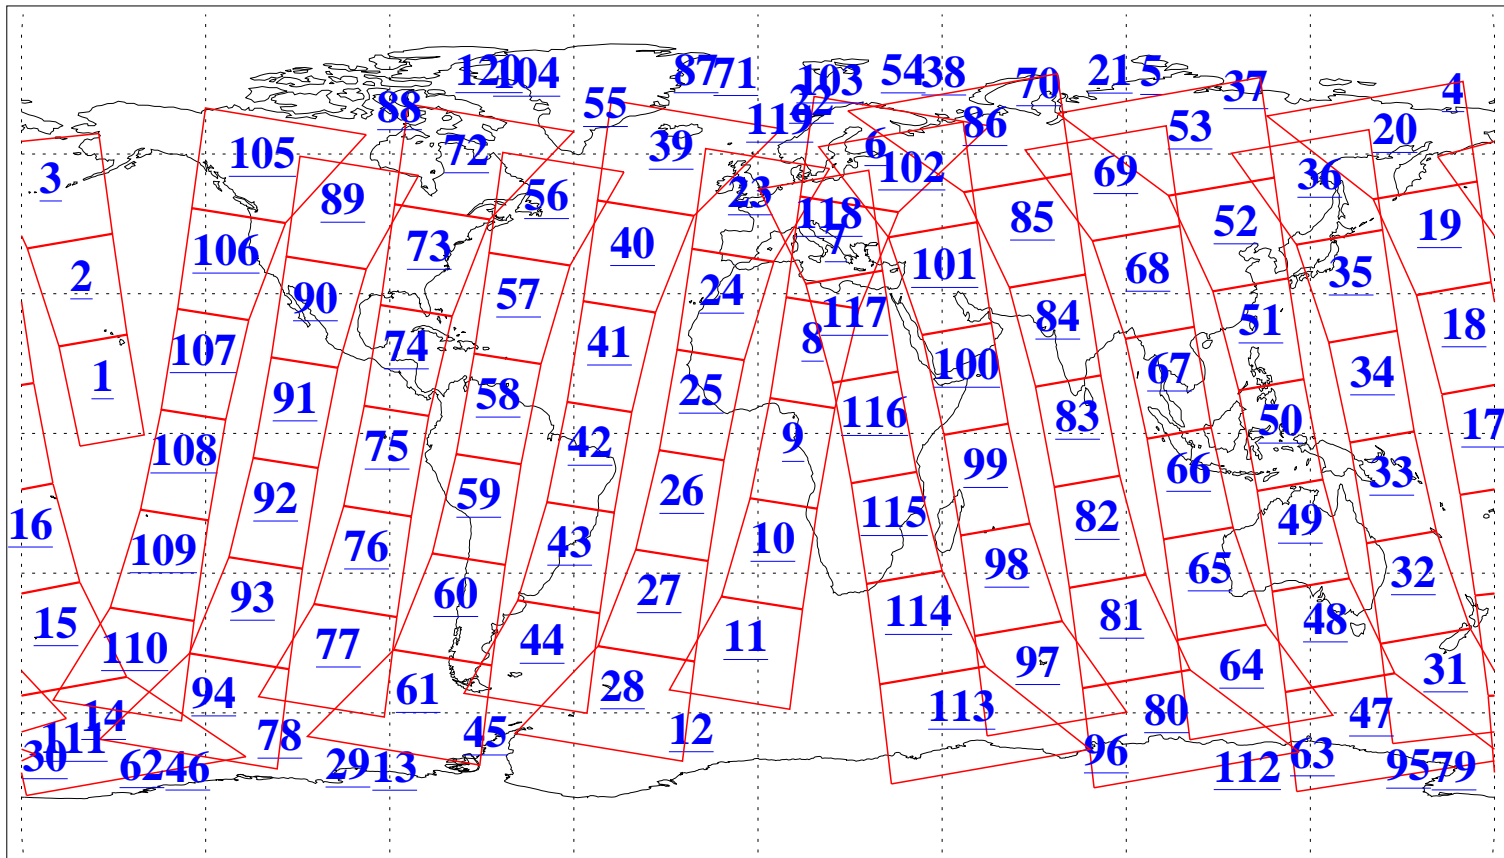

L1B Availability
AMSU Granules: 240
HSB Granules: 0
AIRS Granules: 240

8 Jun 2004
DoY 160
Aqua Day 766
Granules: 1 to 120

Granules: 121 to 240

Legend: AMSU Available, HSB Available, AIRS Available

L1B Availability
AMSU Granules: 240
HSB Granules: 0
AIRS Granules: 240

8 Jun 2004
DoY 160
Aqua Day 766

Ascending Granules

Descending Granules

Legend: AMSU Available, HSB Available, AIRS Available

L1B Availability
AMSU Granules: 240
HSB Granules: 0
AIRS Granules: 240

8 Jun 2004
DoY 160
Aqua Day 766

Northern Hemisphere Granules

Southern Hemisphere Granules

Legend: AMSU Available, HSB Available, AIRS Available