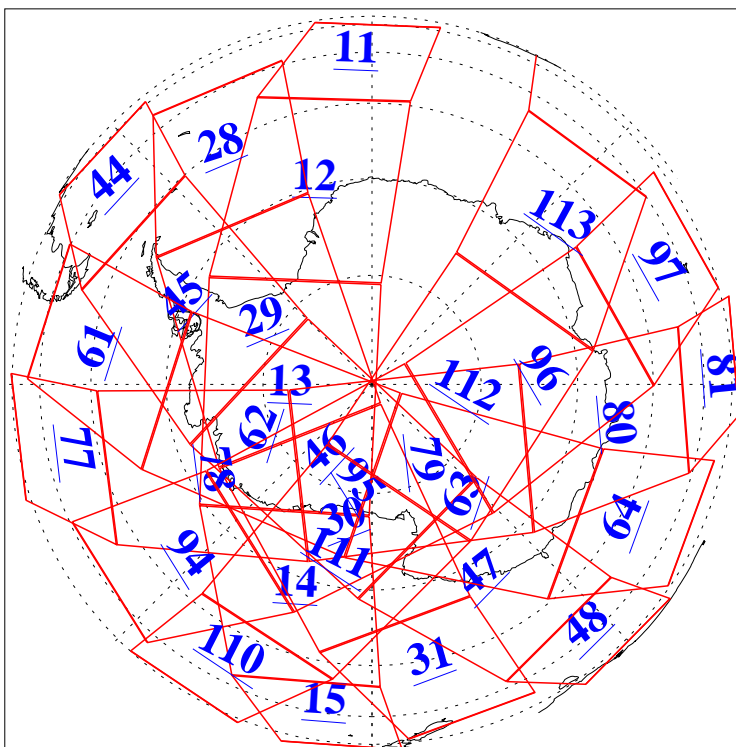

L1B Availability
AMSU Granules: 240
HSB Granules: 0
AIRS Granules: 240

8 Jun 2004
DoY 160
Aqua Day 766
Granules: 1 to 120

Granules: 121 to 240

Legend: AMSU Available, HSB Available, AIRS Available

L1B Availability
AMSU Granules: 240
HSB Granules: 0
AIRS Granules: 240

8 Jun 2004
DoY 160
Aqua Day 766

Ascending Granules

Descending Granules

Legend: AMSU Available, HSB Available, AIRS Available

L1B Availability
AMSU Granules: 240
HSB Granules: 0
AIRS Granules: 240

8 Jun 2004
DoY 160
Aqua Day 766

Northern Hemisphere Granules

Southern Hemisphere Granules

Legend: AMSU Available, HSB Available, AIRS Available