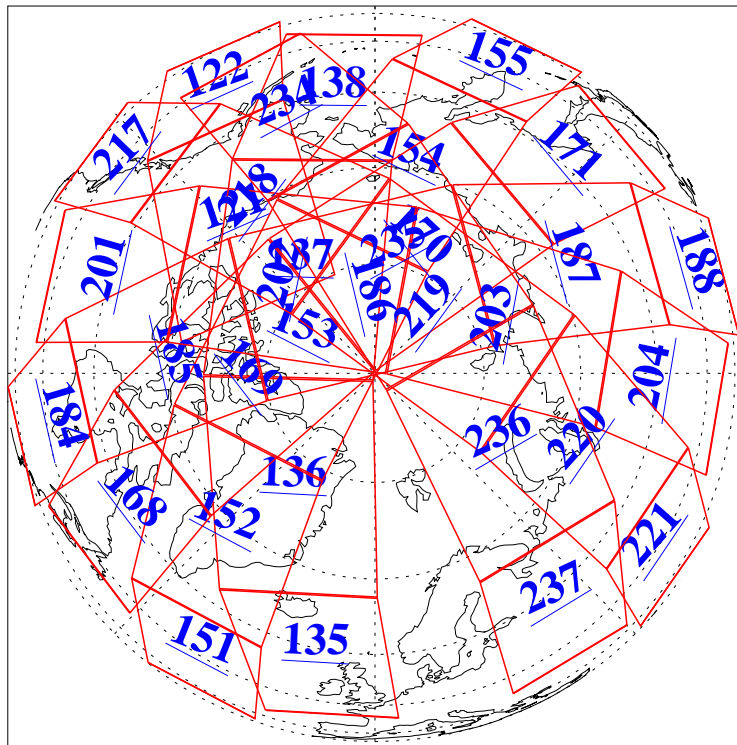

L1B Availability
AMSU Granules: 240
HSB Granules: 0
AIRS Granules: 240

8 Jun 2004
DoY 160
Aqua Day 766
Granules: 1 to 120

Granules: 121 to 240

Legend: AMSU Available, HSB Available, AIRS Available

L1B Availability
AMSU Granules: 240
HSB Granules: 0
AIRS Granules: 240

8 Jun 2004
DoY 160
Aqua Day 766

Ascending Granules

Descending Granules

Legend: AMSU Available, HSB Available, AIRS Available

L1B Availability
AMSU Granules: 240
HSB Granules: 0
AIRS Granules: 240

8 Jun 2004
DoY 160
Aqua Day 766

Northern Hemisphere Granules

Southern Hemisphere Granules

Legend: AMSU Available, HSB Available, AIRS Available