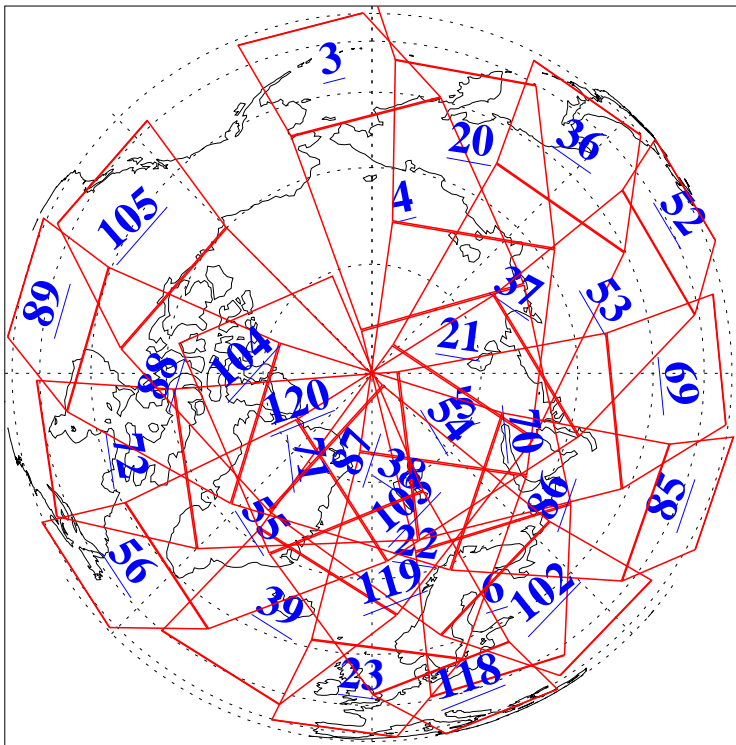

L1B Availability
AMSU Granules: 240
HSB Granules: 0
AIRS Granules: 240

8 Jun 2004
DoY 160
Aqua Day 766
Granules: 1 to 120

Granules: 121 to 240

Legend: AMSU Available, HSB Available, AIRS Available

L1B Availability
AMSU Granules: 240
HSB Granules: 0
AIRS Granules: 240

8 Jun 2004
DoY 160
Aqua Day 766

Ascending Granules

Descending Granules

Legend: AMSU Available, HSB Available, AIRS Available

L1B Availability
AMSU Granules: 240
HSB Granules: 0
AIRS Granules: 240

8 Jun 2004
DoY 160
Aqua Day 766

Northern Hemisphere Granules

Southern Hemisphere Granules

Legend: AMSU Available, HSB Available, AIRS Available