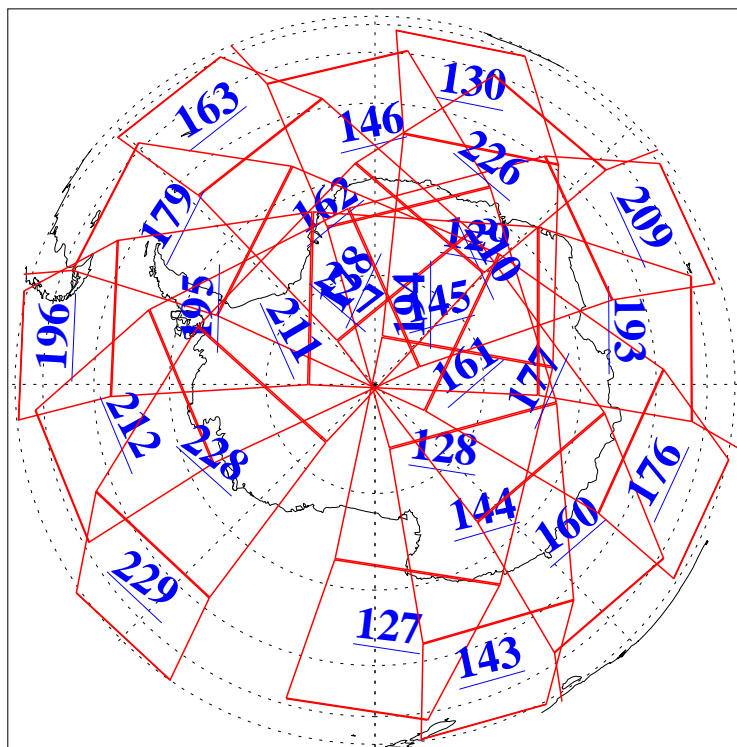

L1B Availability
AMSU Granules: 240
HSB Granules: 0
AIRS Granules: 240

8 Jun 2004
DoY 160
Aqua Day 766
Granules: 1 to 120

Granules: 121 to 240

Legend: AMSU Available, HSB Available, AIRS Available

L1B Availability
AMSU Granules: 240
HSB Granules: 0
AIRS Granules: 240

8 Jun 2004
DoY 160
Aqua Day 766

Ascending Granules

Descending Granules

Legend: AMSU Available, HSB Available, AIRS Available

L1B Availability
AMSU Granules: 240
HSB Granules: 0
AIRS Granules: 240

8 Jun 2004
DoY 160
Aqua Day 766

Northern Hemisphere Granules

Southern Hemisphere Granules

Legend: AMSU Available, HSB Available, AIRS Available