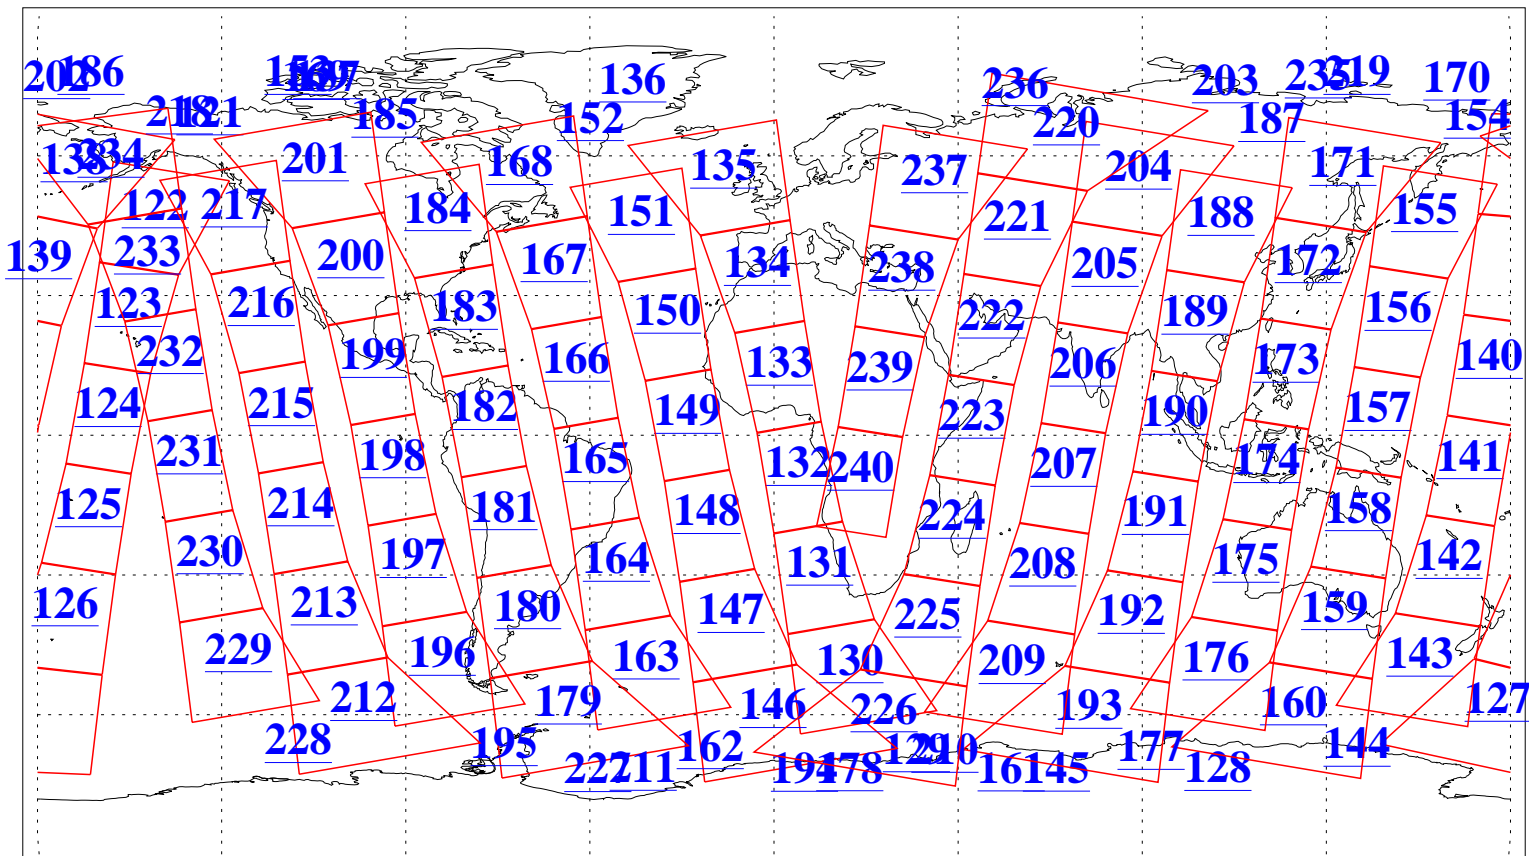

L1B Availability
AMSU Granules: 240
HSB Granules: 0
AIRS Granules: 240

8 Jun 2004
DoY 160
Aqua Day 766
Granules: 1 to 120

Granules: 121 to 240

Legend: AMSU Available, HSB Available, AIRS Available

L1B Availability
AMSU Granules: 240
HSB Granules: 0
AIRS Granules: 240

8 Jun 2004
DoY 160
Aqua Day 766

Ascending Granules

Descending Granules

Legend: AMSU Available, HSB Available, AIRS Available

L1B Availability
AMSU Granules: 240
HSB Granules: 0
AIRS Granules: 240

8 Jun 2004
DoY 160
Aqua Day 766