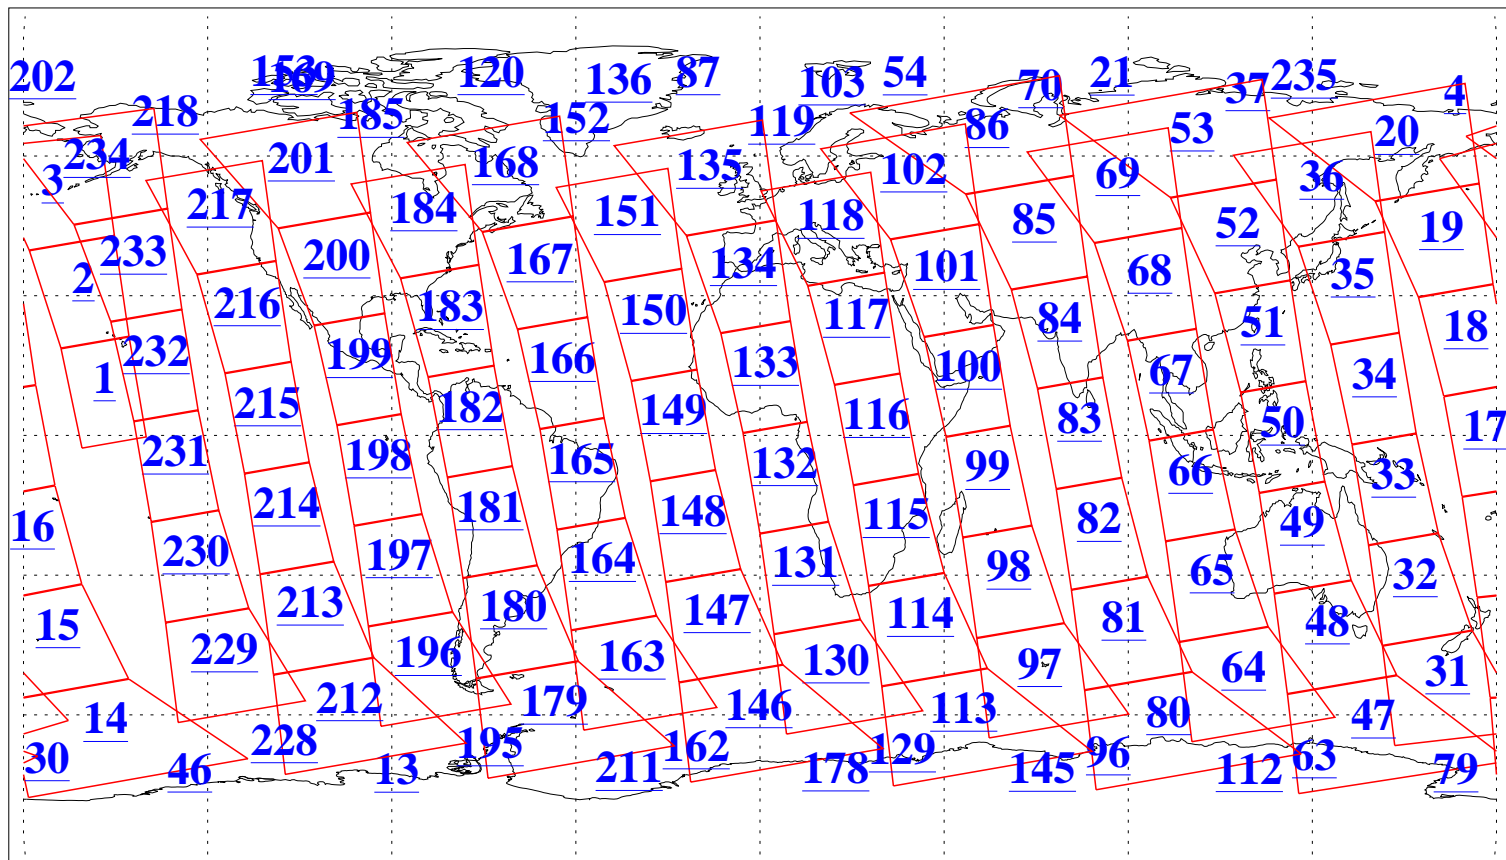

L1B Availability
AMSU Granules: 240
HSB Granules: 0
AIRS Granules: 240

8 Jun 2004
DoY 160
Aqua Day 766
Granules: 1 to 120

Granules: 121 to 240

Legend: AMSU Available, HSB Available, AIRS Available

L1B Availability
AMSU Granules: 240
HSB Granules: 0
AIRS Granules: 240

8 Jun 2004
DoY 160
Aqua Day 766

Ascending Granules

Descending Granules

Legend: AMSU Available, HSB Available, AIRS Available

L1B Availability
AMSU Granules: 240
HSB Granules: 0
AIRS Granules: 240

8 Jun 2004
DoY 160
Aqua Day 766

Northern Hemisphere Granules

Southern Hemisphere Granules

Legend: AMSU Available, HSB Available, AIRS Available