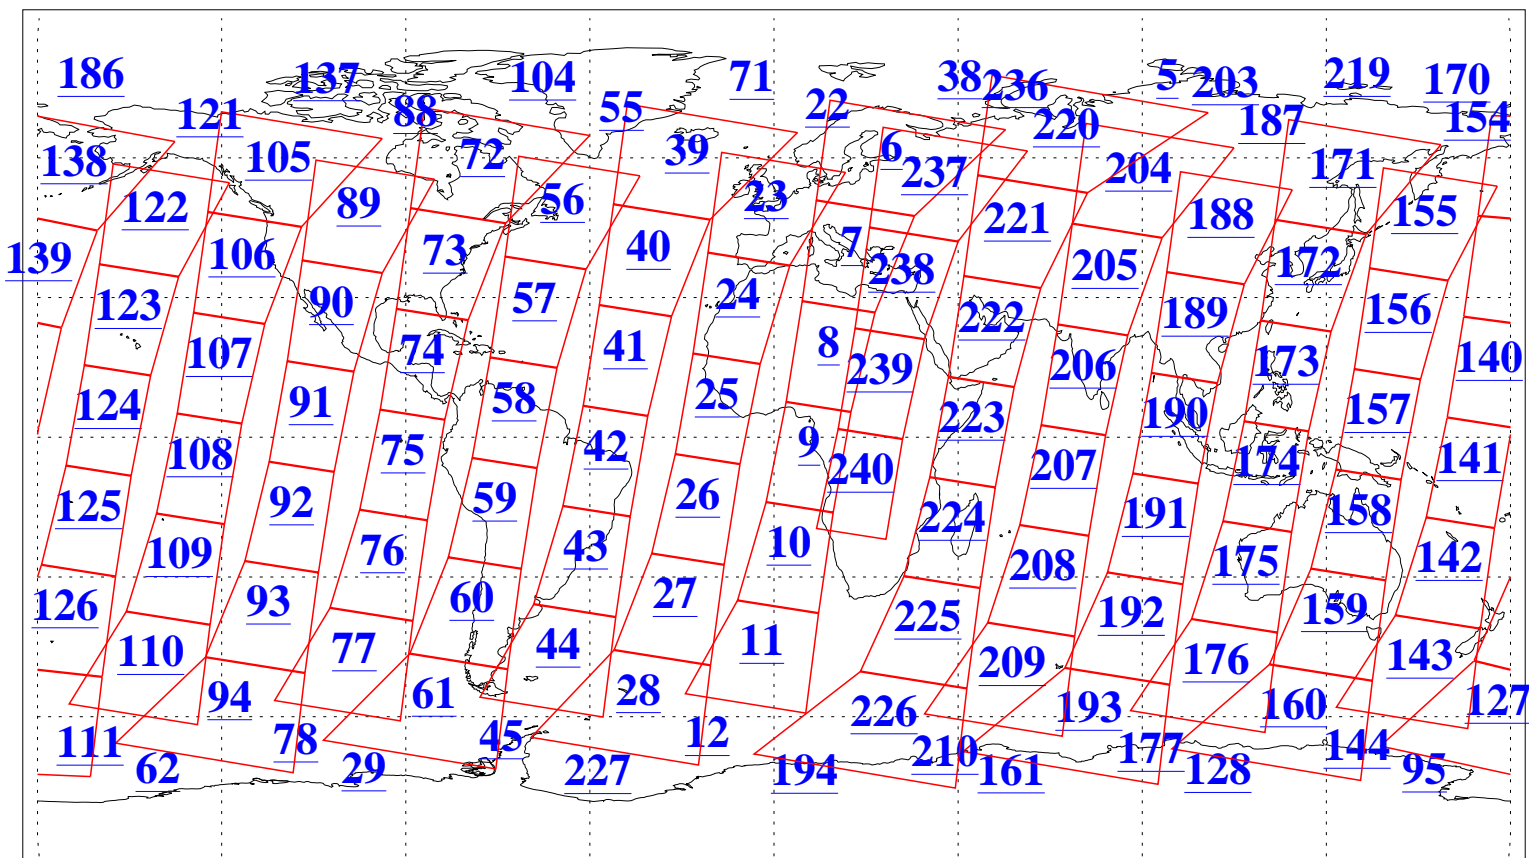

L1B Availability
AMSU Granules: 240
HSB Granules: 0
AIRS Granules: 240

8 Jun 2004
DoY 160
Aqua Day 766
Granules: 1 to 120

Granules: 121 to 240

Legend: AMSU Available, HSB Available, AIRS Available

L1B Availability
AMSU Granules: 240
HSB Granules: 0
AIRS Granules: 240

8 Jun 2004
DoY 160
Aqua Day 766

Ascending Granules

Descending Granules

Legend: AMSU Available, HSB Available, AIRS Available

L1B Availability
AMSU Granules: 240
HSB Granules: 0
AIRS Granules: 240

8 Jun 2004
DoY 160
Aqua Day 766

Northern Hemisphere Granules

Southern Hemisphere Granules

Legend: AMSU Available, HSB Available, AIRS Available