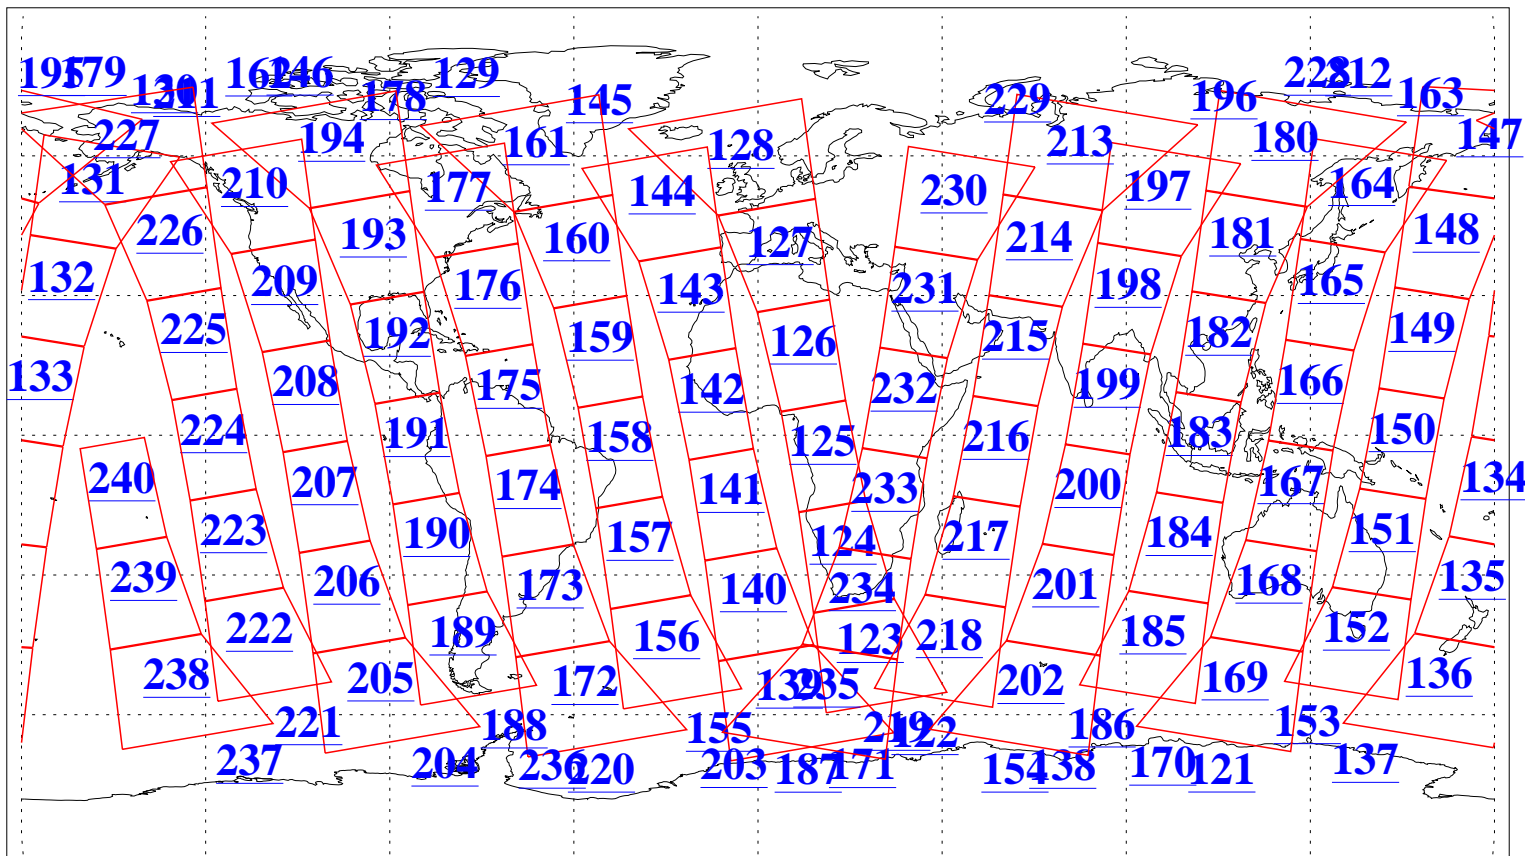

L1B Availability  
AMSU Granules: 240  
HSB Granules: 0  
AIRS Granules: 240

7 Jun 2004  
DoY 159  
Aqua Day 765  
Granules: 1 to 120

Granules: 121 to 240

Legend: AMSU Available, HSB Available, AIRS Available

L1B Availability  
AMSU Granules: 240  
HSB Granules: 0  
AIRS Granules: 240

7 Jun 2004  
DoY 159  
Aqua Day 765

Ascending Granules

Descending Granules

Legend: AMSU Available, HSB Available, AIRS Available

L1B Availability  
 AMSU Granules: 240  
 HSB Granules: 0  
 AIRS Granules: 240

7 Jun 2004  
 DoY 159  
 Aqua Day 765

Northern Hemisphere Granules

Southern Hemisphere Granules

Legend: AMSU Available, HSB Available, AIRS Available