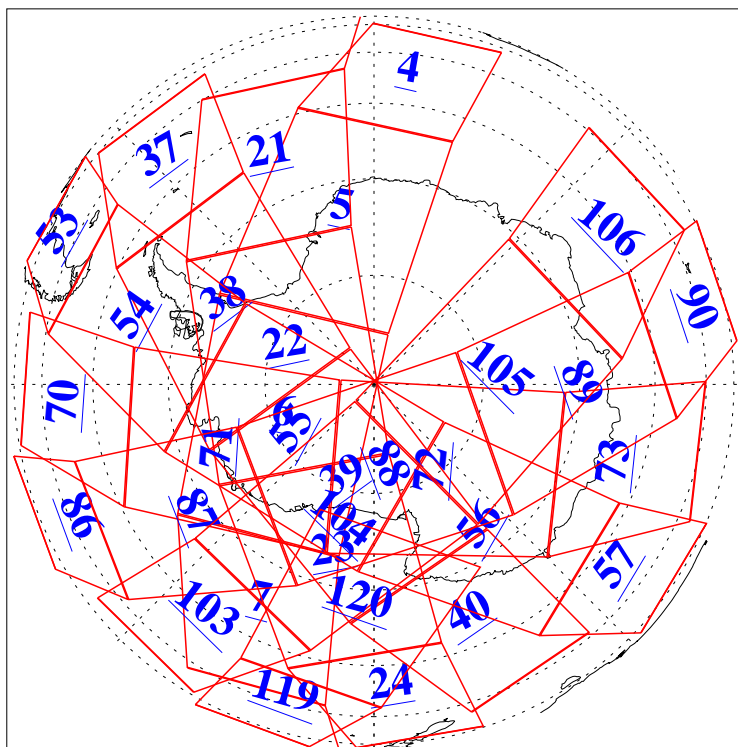

L1B Availability  
AMSU Granules: 240  
HSB Granules: 0  
AIRS Granules: 240

7 Jun 2004  
DoY 159  
Aqua Day 765  
Granules: 1 to 120

Granules: 121 to 240

Legend: AMSU Available, HSB Available, AIRS Available

L1B Availability  
AMSU Granules: 240  
HSB Granules: 0  
AIRS Granules: 240

7 Jun 2004  
DoY 159  
Aqua Day 765

Ascending Granules

Descending Granules

Legend: AMSU Available, HSB Available, AIRS Available

L1B Availability  
 AMSU Granules: 240  
 HSB Granules: 0  
 AIRS Granules: 240

7 Jun 2004  
 DoY 159  
 Aqua Day 765

Northern Hemisphere Granules

Southern Hemisphere Granules

Legend: AMSU Available, HSB Available, AIRS Available