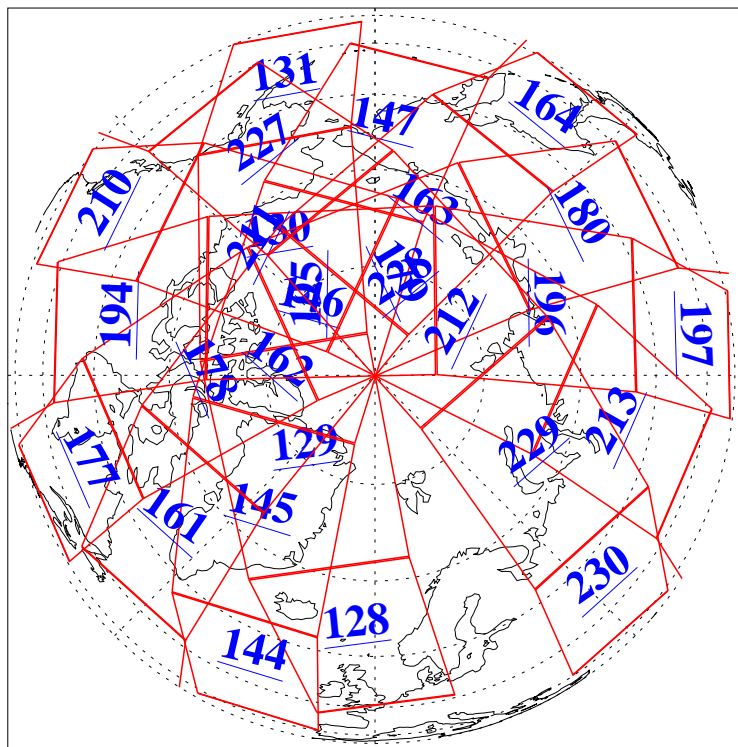

L1B Availability  
AMSU Granules: 240  
HSB Granules: 0  
AIRS Granules: 240

7 Jun 2004  
DoY 159  
Aqua Day 765

Ascending Granules

Descending Granules

Legend: AMSU Available, HSB Available, AIRS Available

L1B Availability  
 AMSU Granules: 240  
 HSB Granules: 0  
 AIRS Granules: 240

7 Jun 2004  
 DoY 159  
 Aqua Day 765

Northern Hemisphere Granules

Southern Hemisphere Granules

Legend: AMSU Available, HSB Available, AIRS Available