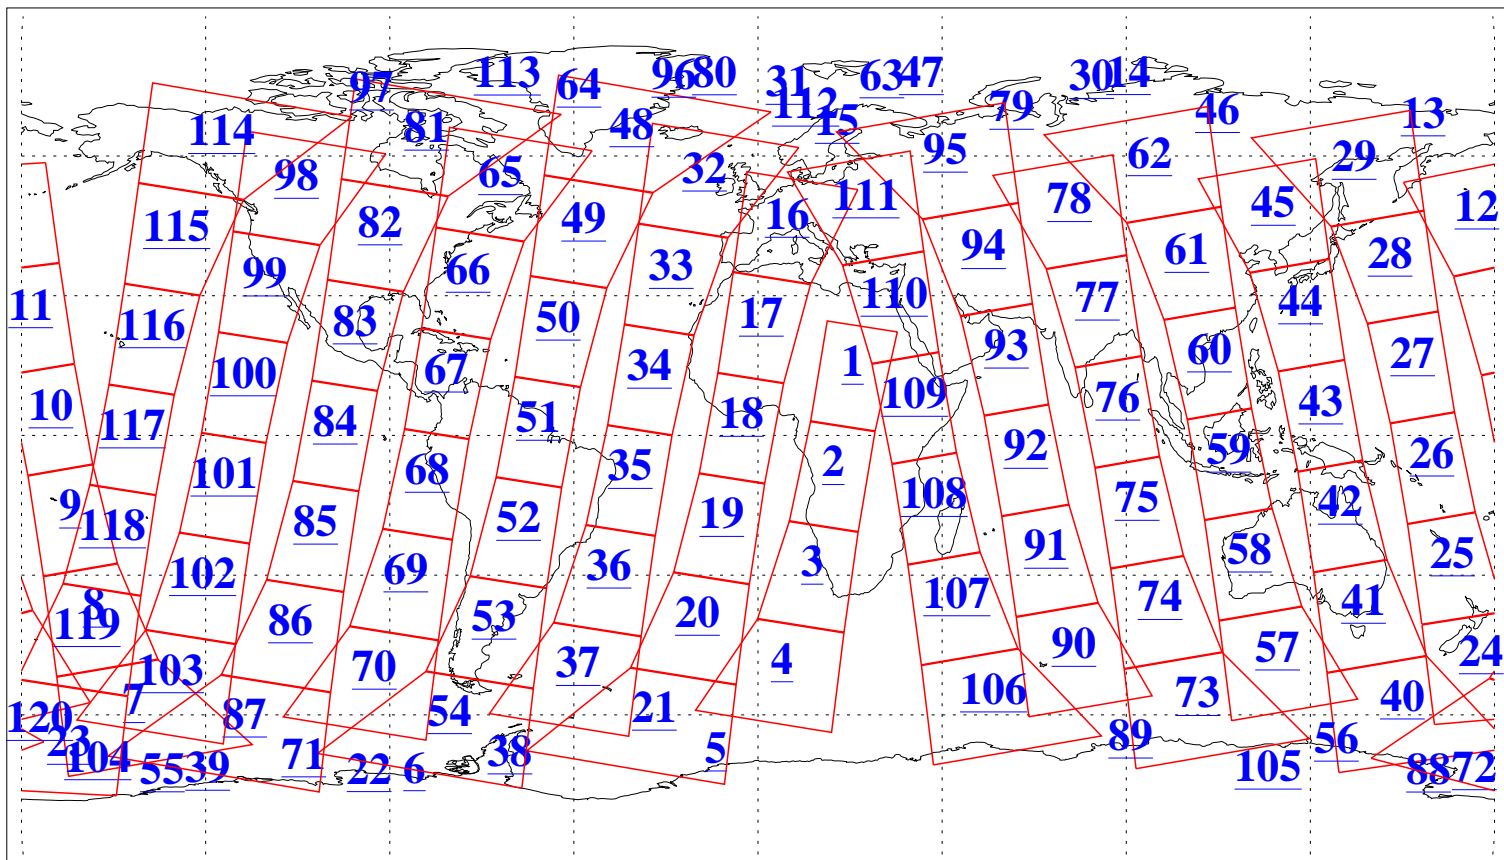

L1B Availability  
AMSU Granules: 240  
HSB Granules: 0  
AIRS Granules: 240

7 Jun 2004  
DoY 159  
Aqua Day 765  
Granules: 1 to 120

Granules: 121 to 240

Legend: AMSU Available, HSB Available, AIRS Available

L1B Availability  
AMSU Granules: 240  
HSB Granules: 0  
AIRS Granules: 240

7 Jun 2004  
DoY 159  
Aqua Day 765

Ascending Granules

Descending Granules

Legend: AMSU Available, HSB Available, AIRS Available

L1B Availability  
 AMSU Granules: 240  
 HSB Granules: 0  
 AIRS Granules: 240

7 Jun 2004  
 DoY 159  
 Aqua Day 765

Northern Hemisphere Granules

Southern Hemisphere Granules

Legend: AMSU Available, HSB Available, AIRS Available