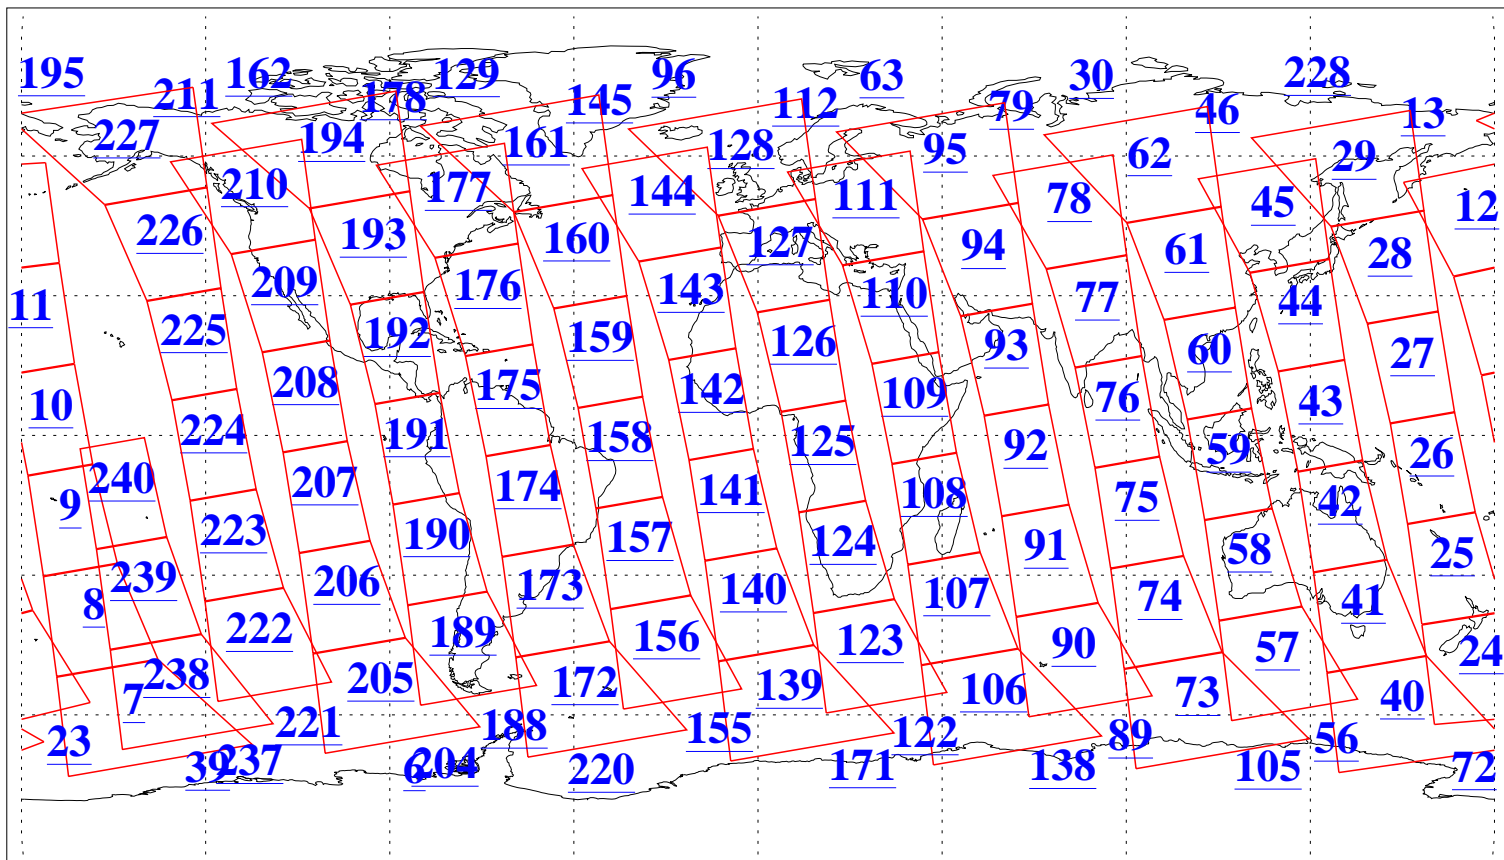

L1B Availability  
AMSU Granules: 240  
HSB Granules: 0  
AIRS Granules: 240

7 Jun 2004  
DoY 159  
Aqua Day 765  
Granules: 1 to 120

Granules: 121 to 240

Legend: AMSU Available, HSB Available, AIRS Available

L1B Availability  
AMSU Granules: 240  
HSB Granules: 0  
AIRS Granules: 240

7 Jun 2004  
DoY 159  
Aqua Day 765

Ascending Granules

Descending Granules

Legend: AMSU Available, HSB Available, AIRS Available

L1B Availability  
 AMSU Granules: 240  
 HSB Granules: 0  
 AIRS Granules: 240

7 Jun 2004  
 DoY 159  
 Aqua Day 765

Northern Hemisphere Granules

Southern Hemisphere Granules

Legend: AMSU Available, HSB Available, AIRS Available