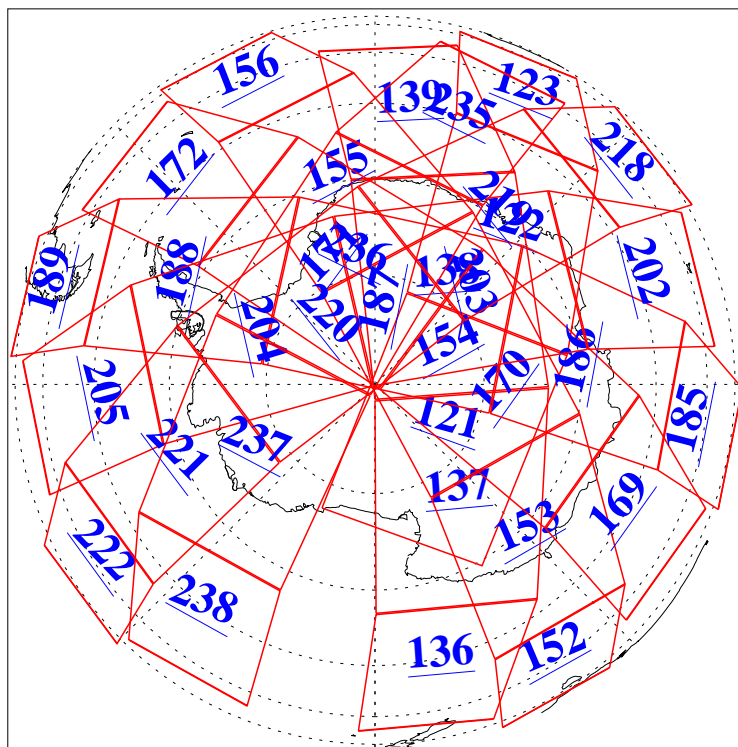

L1B Availability  
AMSU Granules: 240  
HSB Granules: 0  
AIRS Granules: 240

7 Jun 2004  
DoY 159  
Aqua Day 765  
Granules: 1 to 120

Granules: 121 to 240

Legend: AMSU Available, HSB Available, AIRS Available

L1B Availability  
AMSU Granules: 240  
HSB Granules: 0  
AIRS Granules: 240

7 Jun 2004  
DoY 159  
Aqua Day 765

Ascending Granules

Descending Granules

Legend: AMSU Available, HSB Available, AIRS Available

L1B Availability  
 AMSU Granules: 240  
 HSB Granules: 0  
 AIRS Granules: 240

7 Jun 2004  
 DoY 159  
 Aqua Day 765

Northern Hemisphere Granules

Southern Hemisphere Granules

Legend: AMSU Available, HSB Available, AIRS Available