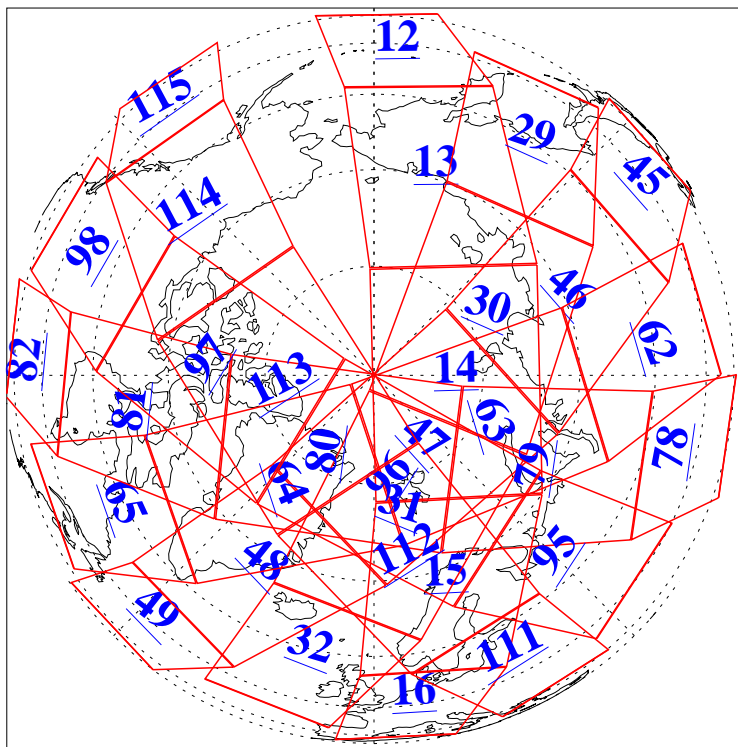

L1B Availability  
AMSU Granules: 240  
HSB Granules: 0  
AIRS Granules: 240

7 Jun 2004  
DoY 159  
Aqua Day 765  
Granules: 1 to 120

Granules: 121 to 240

Legend: AMSU Available, HSB Available, AIRS Available

L1B Availability  
AMSU Granules: 240  
HSB Granules: 0  
AIRS Granules: 240

7 Jun 2004  
DoY 159  
Aqua Day 765

Ascending Granules

Descending Granules

Legend: AMSU Available, HSB Available, AIRS Available

L1B Availability  
 AMSU Granules: 240  
 HSB Granules: 0  
 AIRS Granules: 240

7 Jun 2004  
 DoY 159  
 Aqua Day 765

Northern Hemisphere Granules

Southern Hemisphere Granules

Legend: AMSU Available, HSB Available, AIRS Available