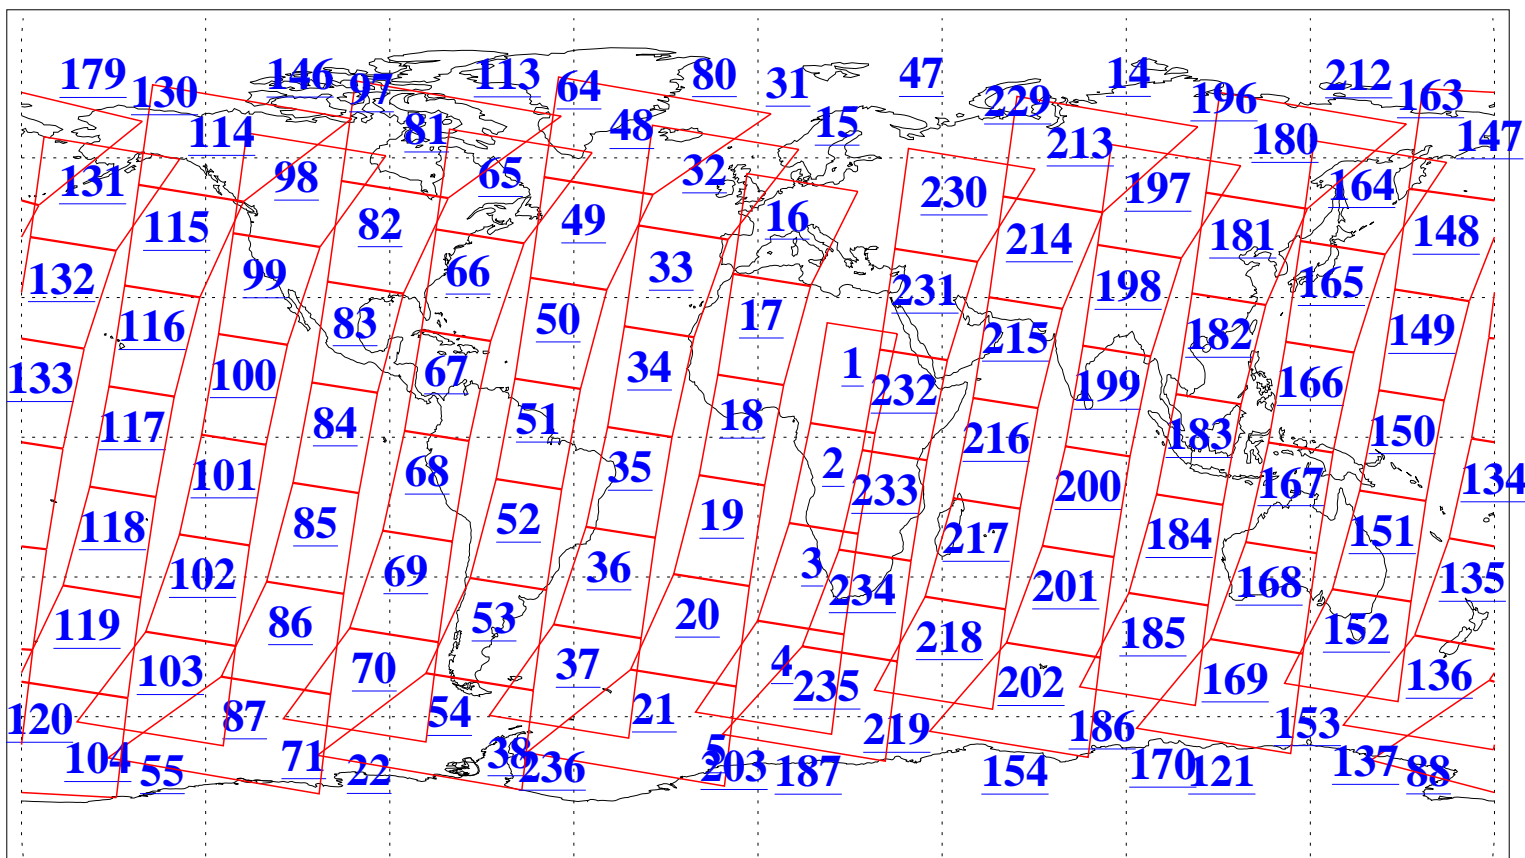

L1B Availability  
AMSU Granules: 240  
HSB Granules: 0  
AIRS Granules: 240

7 Jun 2004  
DoY 159  
Aqua Day 765  
Granules: 1 to 120

Granules: 121 to 240

Legend: AMSU Available, HSB Available, AIRS Available

L1B Availability  
AMSU Granules: 240  
HSB Granules: 0  
AIRS Granules: 240

7 Jun 2004  
DoY 159  
Aqua Day 765

Ascending Granules

Descending Granules

Legend: AMSU Available, HSB Available, AIRS Available

L1B Availability  
 AMSU Granules: 240  
 HSB Granules: 0  
 AIRS Granules: 240

7 Jun 2004  
 DoY 159  
 Aqua Day 765

Northern Hemisphere Granules

Southern Hemisphere Granules

Legend: AMSU Available, HSB Available, AIRS Available