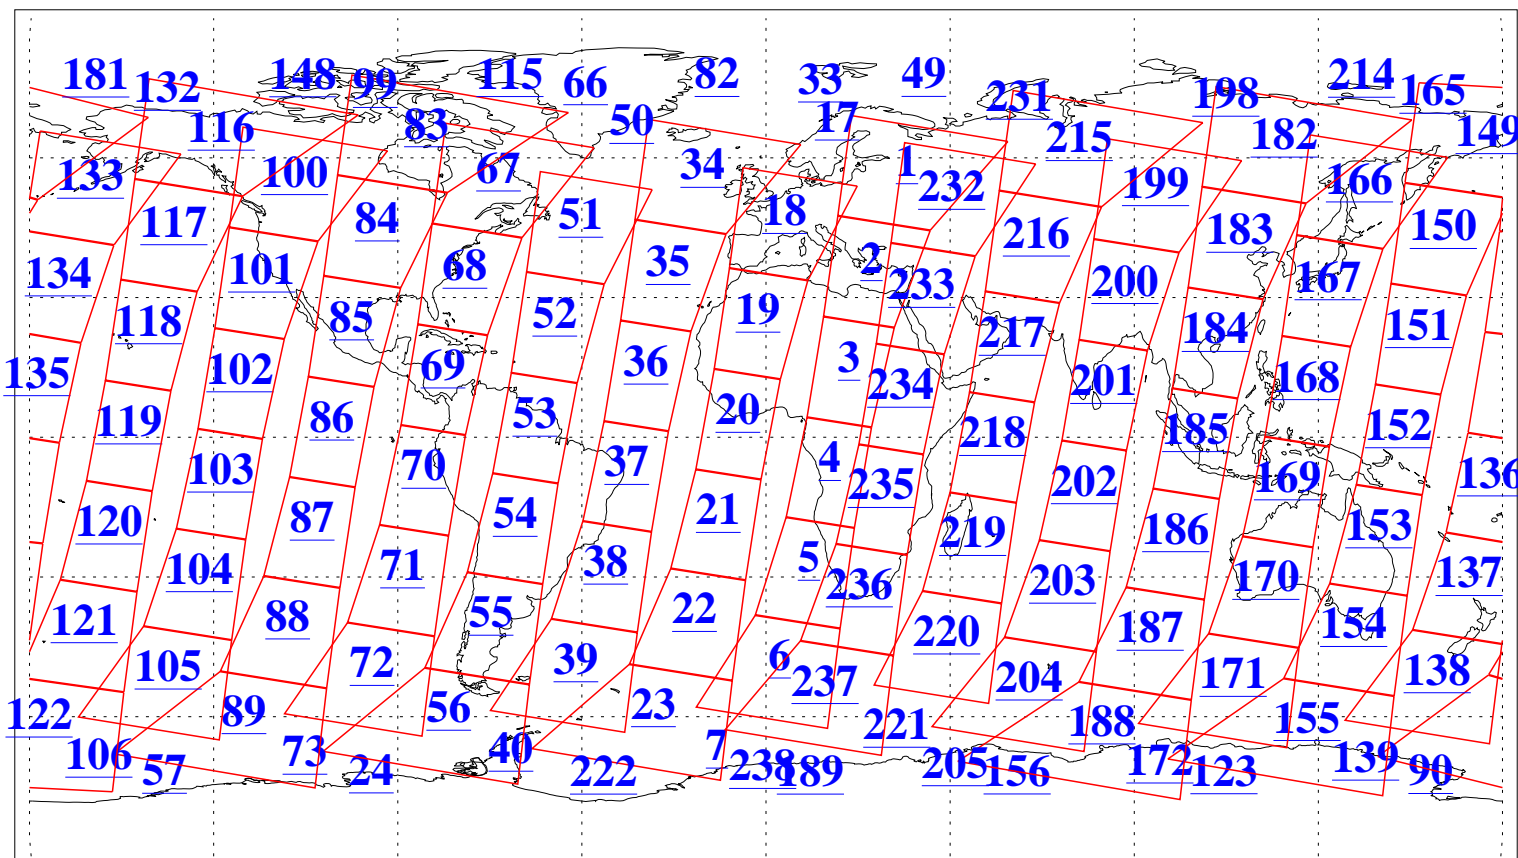

L1B Availability
AMSU Granules: 240
HSB Granules: 0
AIRS Granules: 240

5 Jun 2004
DoY 157
Aqua Day 763
Granules: 1 to 120

Granules: 121 to 240

Legend: AMSU Available, HSB Available, AIRS Available

L1B Availability
AMSU Granules: 240
HSB Granules: 0
AIRS Granules: 240

5 Jun 2004
DoY 157
Aqua Day 763

Ascending Granules

Descending Granules

Legend: AMSU Available, HSB Available, AIRS Available

L1B Availability
 AMSU Granules: 240
 HSB Granules: 0
 AIRS Granules: 240

5 Jun 2004
 DoY 157
 Aqua Day 763

Northern Hemisphere Granules

Southern Hemisphere Granules

Legend: AMSU Available, HSB Available, AIRS Available