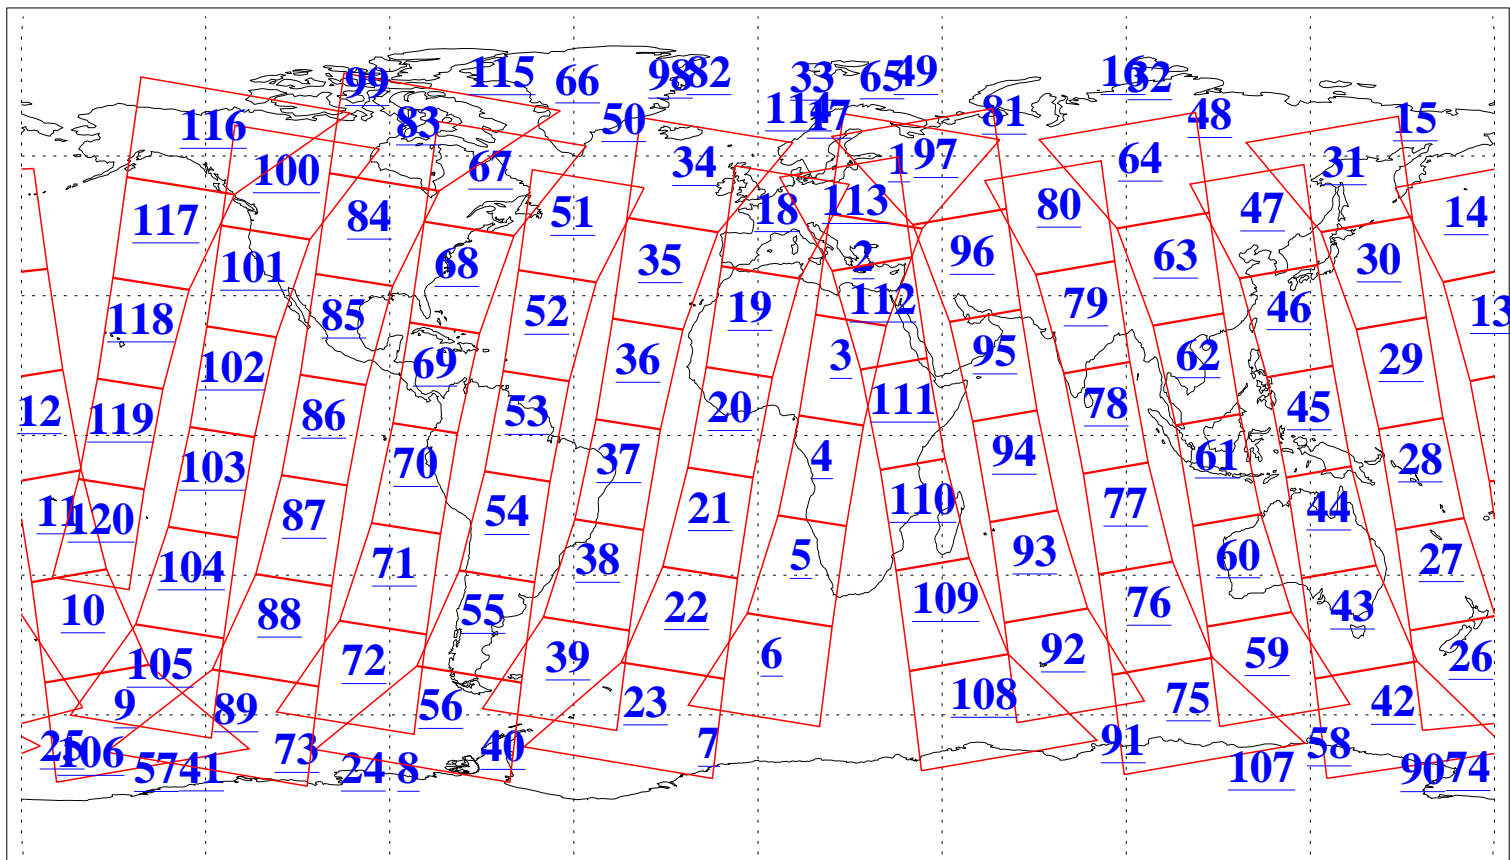

L1B Availability
AMSU Granules: 240
HSB Granules: 0
AIRS Granules: 240

5 Jun 2004
DoY 157
Aqua Day 763
Granules: 1 to 120

Granules: 121 to 240

Legend: AMSU Available, HSB Available, AIRS Available

L1B Availability
AMSU Granules: 240
HSB Granules: 0
AIRS Granules: 240

5 Jun 2004
DoY 157
Aqua Day 763

Ascending Granules

Descending Granules

Legend: AMSU Available, HSB Available, AIRS Available

L1B Availability
 AMSU Granules: 240
 HSB Granules: 0
 AIRS Granules: 240

5 Jun 2004
 DoY 157
 Aqua Day 763

Northern Hemisphere Granules

Southern Hemisphere Granules

Legend: AMSU Available, HSB Available, AIRS Available