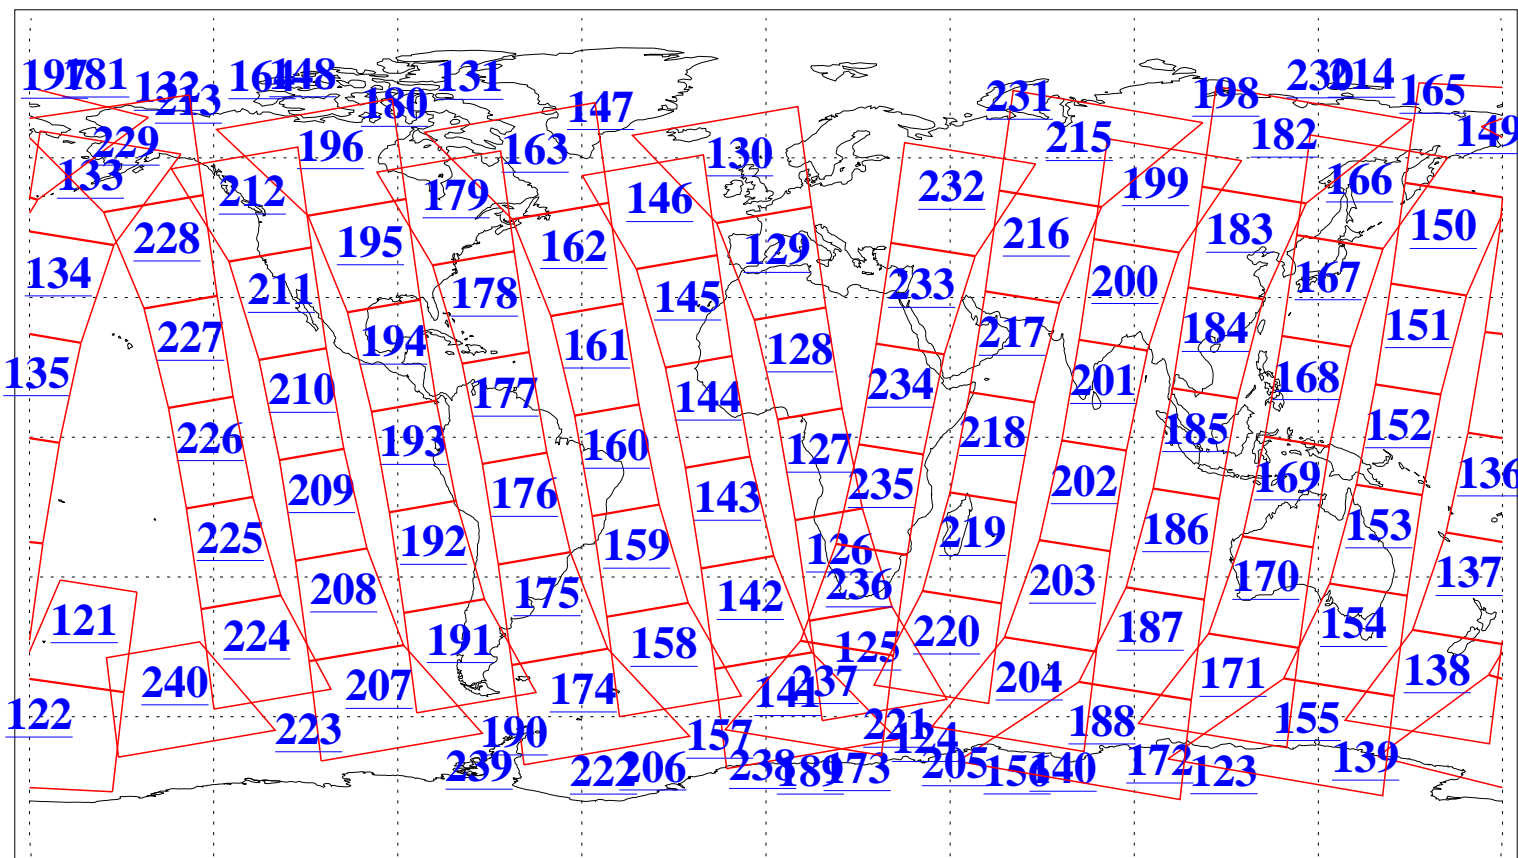

L1B Availability
AMSU Granules: 240
HSB Granules: 0
AIRS Granules: 240

5 Jun 2004
DoY 157
Aqua Day 763
Granules: 1 to 120

Granules: 121 to 240

Legend: AMSU Available, HSB Available, AIRS Available

L1B Availability
AMSU Granules: 240
HSB Granules: 0
AIRS Granules: 240

5 Jun 2004
DoY 157
Aqua Day 763

Ascending Granules

Descending Granules

Legend: AMSU Available, HSB Available, AIRS Available

L1B Availability
 AMSU Granules: 240
 HSB Granules: 0
 AIRS Granules: 240

5 Jun 2004
 DoY 157
 Aqua Day 763

Northern Hemisphere Granules

Southern Hemisphere Granules

Legend: AMSU Available, HSB Available, AIRS Available