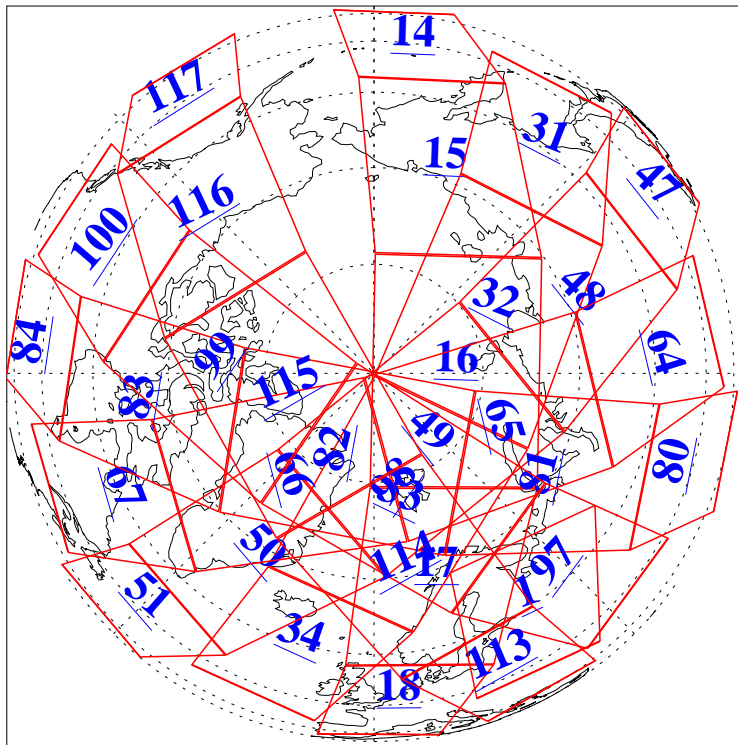

L1B Availability
AMSU Granules: 240
HSB Granules: 0
AIRS Granules: 240

5 Jun 2004
DoY 157
Aqua Day 763
Granules: 1 to 120

Granules: 121 to 240

Legend: AMSU Available, HSB Available, AIRS Available

L1B Availability
AMSU Granules: 240
HSB Granules: 0
AIRS Granules: 240

5 Jun 2004
DoY 157
Aqua Day 763

Ascending Granules

Descending Granules

Legend: AMSU Available, HSB Available, AIRS Available

L1B Availability
 AMSU Granules: 240
 HSB Granules: 0
 AIRS Granules: 240

5 Jun 2004
 DoY 157
 Aqua Day 763

Northern Hemisphere Granules

Southern Hemisphere Granules

Legend: AMSU Available, HSB Available, AIRS Available