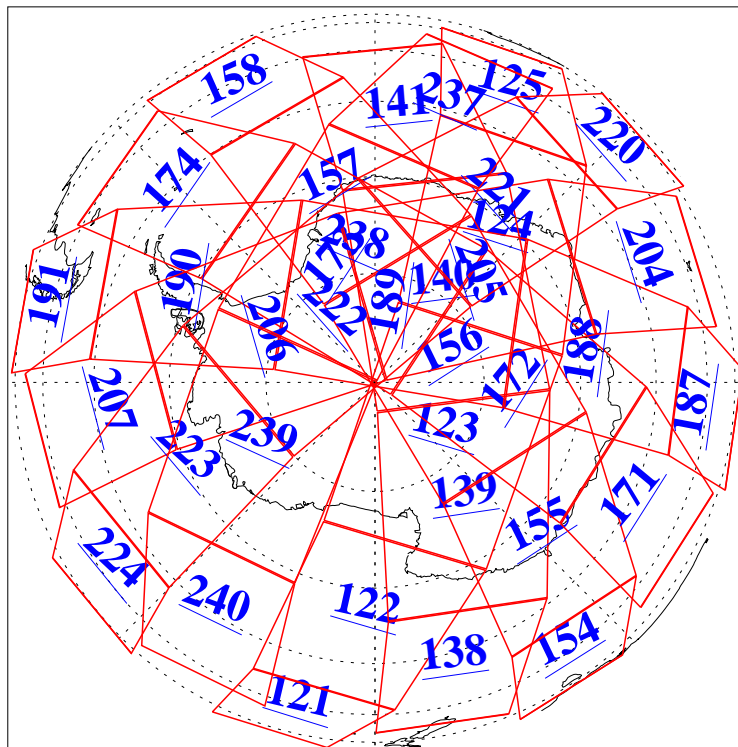

L1B Availability
AMSU Granules: 240
HSB Granules: 0
AIRS Granules: 240

5 Jun 2004
DoY 157
Aqua Day 763
Granules: 1 to 120

Granules: 121 to 240

Legend: AMSU Available, HSB Available, AIRS Available

L1B Availability
AMSU Granules: 240
HSB Granules: 0
AIRS Granules: 240

5 Jun 2004
DoY 157
Aqua Day 763

Ascending Granules

Descending Granules

Legend: AMSU Available, HSB Available, AIRS Available

L1B Availability
 AMSU Granules: 240
 HSB Granules: 0
 AIRS Granules: 240

5 Jun 2004
 DoY 157
 Aqua Day 763

Northern Hemisphere Granules

Southern Hemisphere Granules

Legend: AMSU Available, HSB Available, AIRS Available