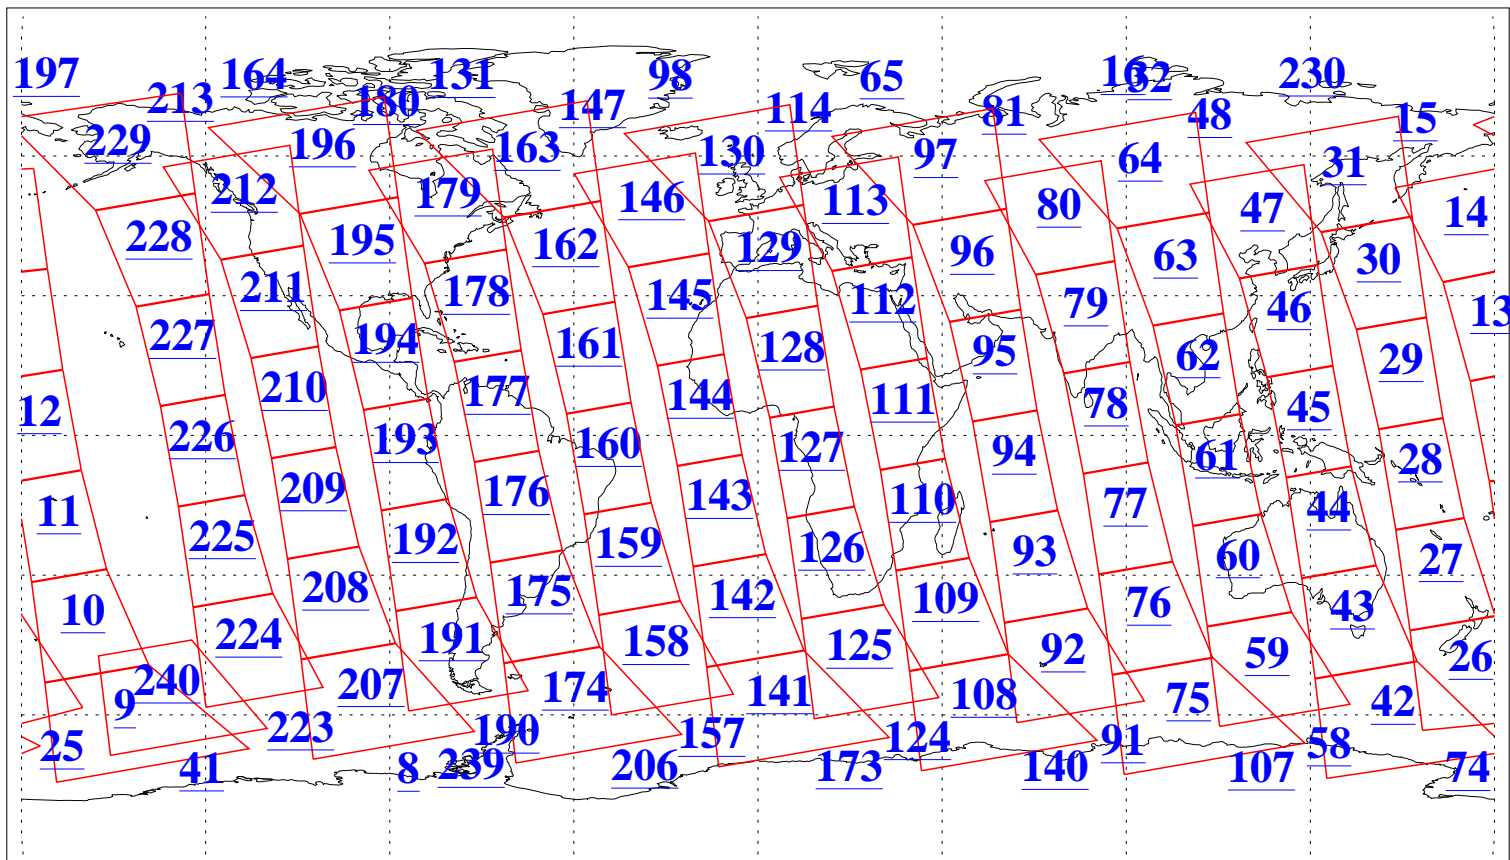

L1B Availability
AMSU Granules: 240
HSB Granules: 0
AIRS Granules: 240

5 Jun 2004
DoY 157
Aqua Day 763
Granules: 1 to 120

Granules: 121 to 240

Legend: AMSU Available, HSB Available, AIRS Available

L1B Availability
AMSU Granules: 240
HSB Granules: 0
AIRS Granules: 240

5 Jun 2004
DoY 157
Aqua Day 763

Ascending Granules

Descending Granules

Legend: AMSU Available, HSB Available, AIRS Available

L1B Availability
 AMSU Granules: 240
 HSB Granules: 0
 AIRS Granules: 240

5 Jun 2004
 DoY 157
 Aqua Day 763

Northern Hemisphere Granules

Southern Hemisphere Granules

Legend: AMSU Available, HSB Available, AIRS Available