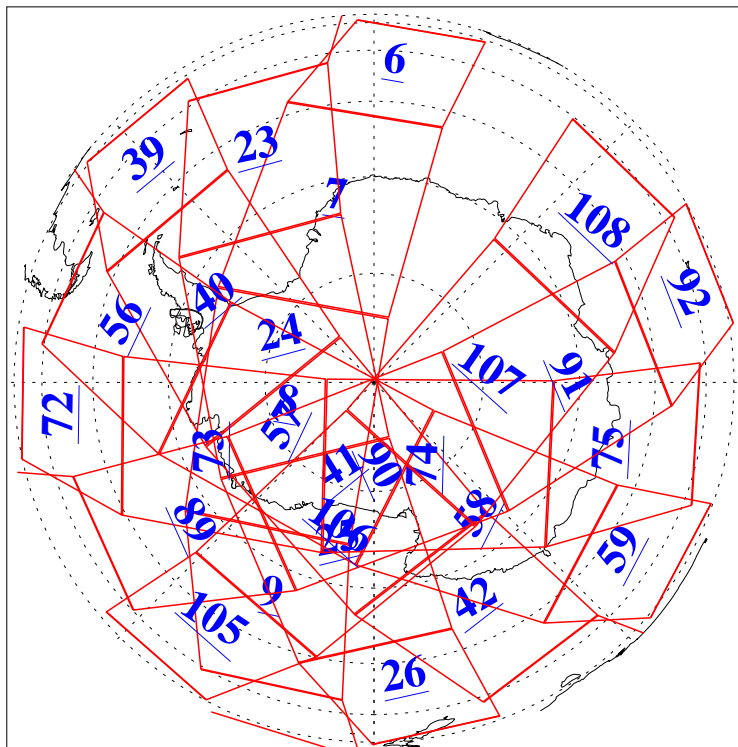

L1B Availability
AMSU Granules: 240
HSB Granules: 0
AIRS Granules: 240

5 Jun 2004
DoY 157
Aqua Day 763
Granules: 1 to 120

Granules: 121 to 240

Legend: AMSU Available, HSB Available, AIRS Available

L1B Availability
AMSU Granules: 240
HSB Granules: 0
AIRS Granules: 240

5 Jun 2004
DoY 157
Aqua Day 763

Ascending Granules

Descending Granules

Legend: AMSU Available, HSB Available, AIRS Available

L1B Availability
 AMSU Granules: 240
 HSB Granules: 0
 AIRS Granules: 240

5 Jun 2004
 DoY 157
 Aqua Day 763

Northern Hemisphere Granules

Southern Hemisphere Granules

Legend: AMSU Available, HSB Available, AIRS Available