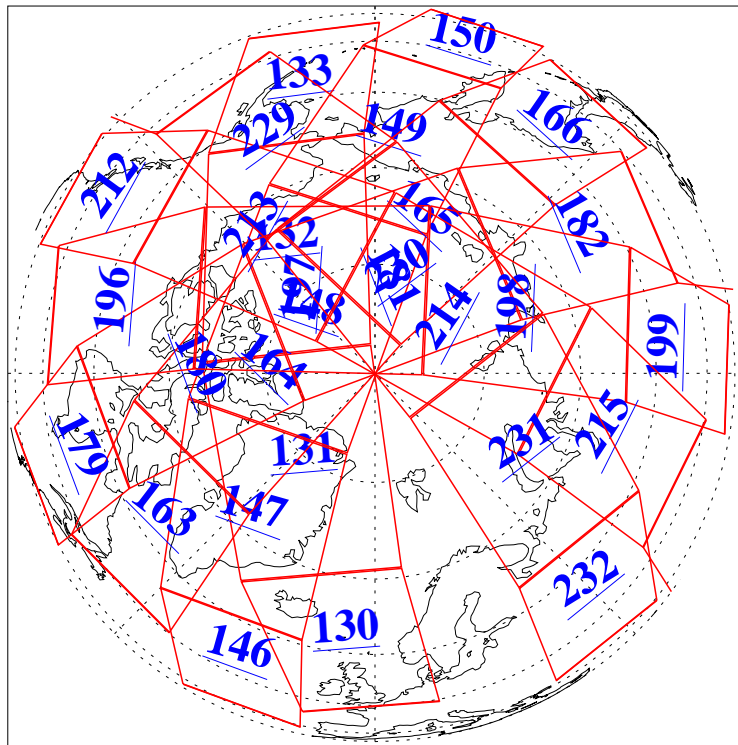

L1B Availability
AMSU Granules: 240
HSB Granules: 0
AIRS Granules: 240

5 Jun 2004
DoY 157
Aqua Day 763
Granules: 1 to 120

Granules: 121 to 240

Legend: AMSU Available, HSB Available, AIRS Available

L1B Availability
AMSU Granules: 240
HSB Granules: 0
AIRS Granules: 240

5 Jun 2004
DoY 157
Aqua Day 763

Ascending Granules

Descending Granules

Legend: AMSU Available, HSB Available, AIRS Available

L1B Availability
 AMSU Granules: 240
 HSB Granules: 0
 AIRS Granules: 240

5 Jun 2004
 DoY 157
 Aqua Day 763

Northern Hemisphere Granules

Southern Hemisphere Granules

Legend: AMSU Available, HSB Available, AIRS Available