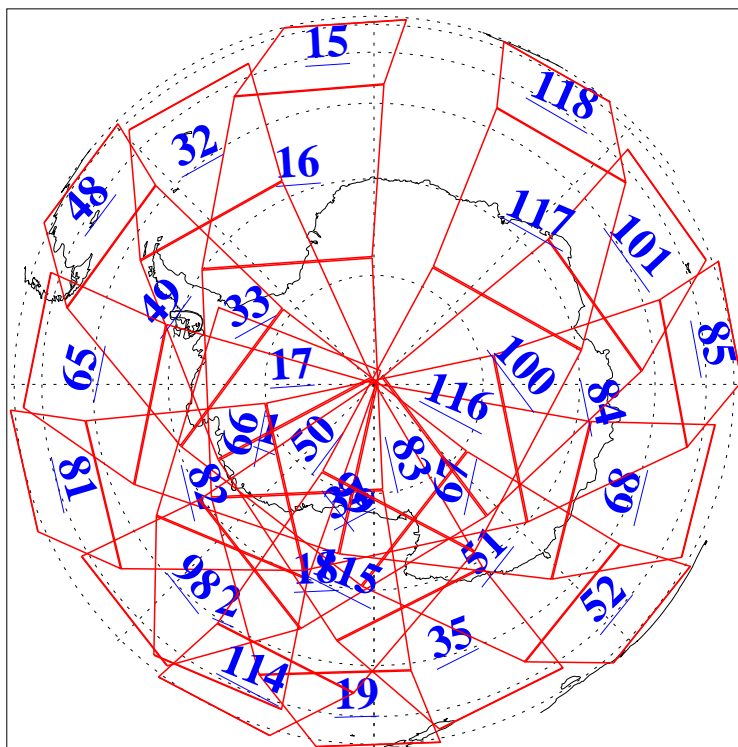

L1B Availability  
AMSU Granules: 240  
HSB Granules: 0  
AIRS Granules: 240

4 Jun 2004  
DoY 156  
Aqua Day 762  
Granules: 1 to 120

Granules: 121 to 240

Legend: AMSU Available, HSB Available, AIRS Available

L1B Availability  
AMSU Granules: 240  
HSB Granules: 0  
AIRS Granules: 240

4 Jun 2004  
DoY 156  
Aqua Day 762

Ascending Granules

Descending Granules

Legend: AMSU Available, HSB Available, AIRS Available

L1B Availability  
 AMSU Granules: 240  
 HSB Granules: 0  
 AIRS Granules: 240

4 Jun 2004  
 DoY 156  
 Aqua Day 762

Northern Hemisphere Granules

Southern Hemisphere Granules

Legend: AMSU Available, HSB Available, AIRS Available