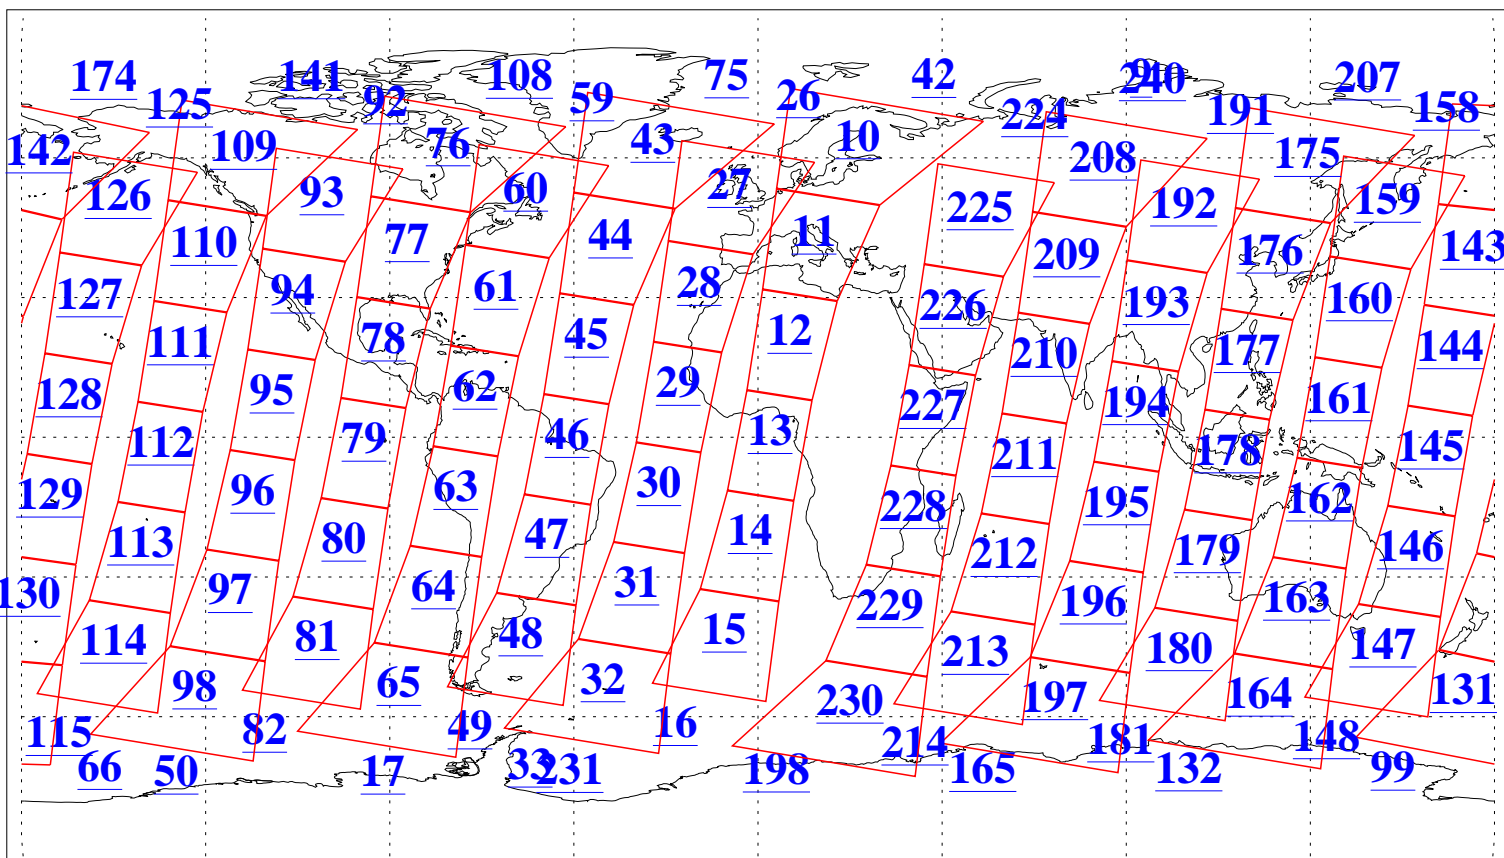

L1B Availability  
AMSU Granules: 240  
HSB Granules: 0  
AIRS Granules: 240

4 Jun 2004  
DoY 156  
Aqua Day 762  
Granules: 1 to 120

Granules: 121 to 240

Legend: AMSU Available, HSB Available, AIRS Available

L1B Availability  
AMSU Granules: 240  
HSB Granules: 0  
AIRS Granules: 240

4 Jun 2004  
DoY 156  
Aqua Day 762

Ascending Granules

Descending Granules

Legend: AMSU Available, HSB Available, AIRS Available

L1B Availability  
 AMSU Granules: 240  
 HSB Granules: 0  
 AIRS Granules: 240

4 Jun 2004  
 DoY 156  
 Aqua Day 762

Northern Hemisphere Granules

Southern Hemisphere Granules

Legend: AMSU Available, HSB Available, AIRS Available