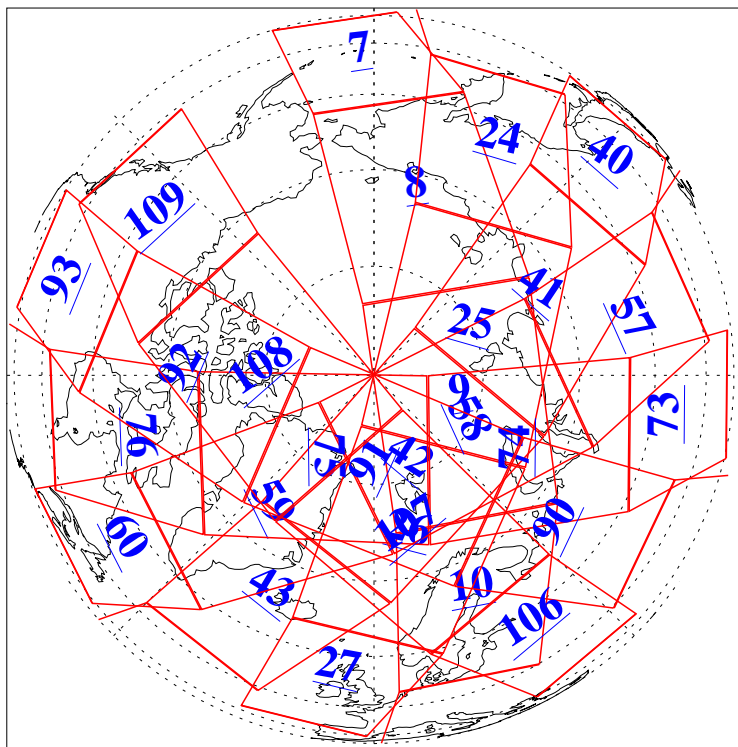

L1B Availability  
AMSU Granules: 240  
HSB Granules: 0  
AIRS Granules: 240

4 Jun 2004  
DoY 156  
Aqua Day 762  
Granules: 1 to 120

Granules: 121 to 240

Legend: AMSU Available, HSB Available, AIRS Available

L1B Availability  
AMSU Granules: 240  
HSB Granules: 0  
AIRS Granules: 240

4 Jun 2004  
DoY 156  
Aqua Day 762

Ascending Granules

Descending Granules

Legend: AMSU Available, HSB Available, AIRS Available

L1B Availability  
 AMSU Granules: 240  
 HSB Granules: 0  
 AIRS Granules: 240

4 Jun 2004  
 DoY 156  
 Aqua Day 762

Northern Hemisphere Granules

Southern Hemisphere Granules

Legend: AMSU Available, HSB Available, AIRS Available