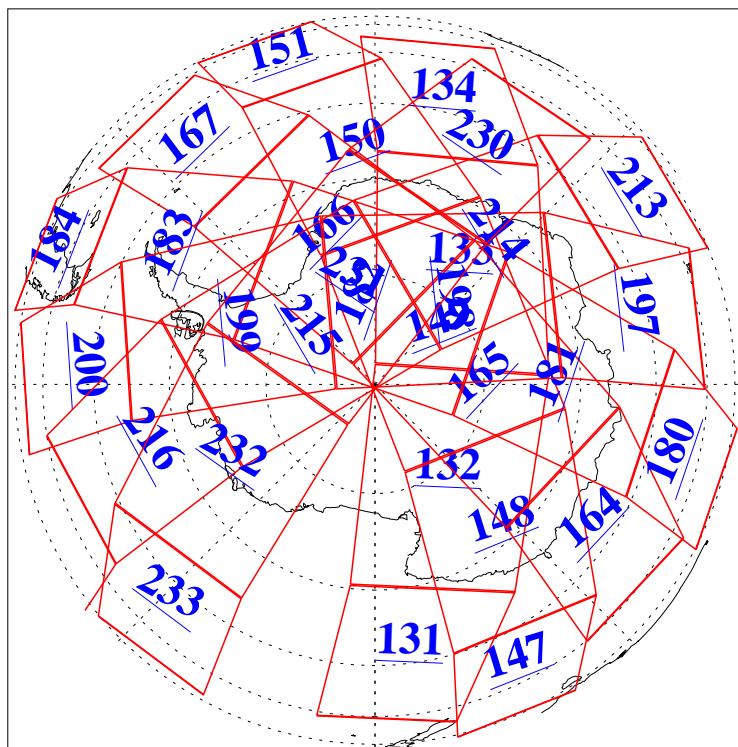

L1B Availability  
AMSU Granules: 240  
HSB Granules: 0  
AIRS Granules: 240

4 Jun 2004  
DoY 156  
Aqua Day 762  
Granules: 1 to 120

Granules: 121 to 240

Legend: AMSU Available, HSB Available, AIRS Available

L1B Availability  
AMSU Granules: 240  
HSB Granules: 0  
AIRS Granules: 240

4 Jun 2004  
DoY 156  
Aqua Day 762

Ascending Granules

Descending Granules

Legend: AMSU Available, HSB Available, AIRS Available

L1B Availability  
 AMSU Granules: 240  
 HSB Granules: 0  
 AIRS Granules: 240

4 Jun 2004  
 DoY 156  
 Aqua Day 762

Northern Hemisphere Granules

Southern Hemisphere Granules

Legend: AMSU Available, HSB Available, AIRS Available