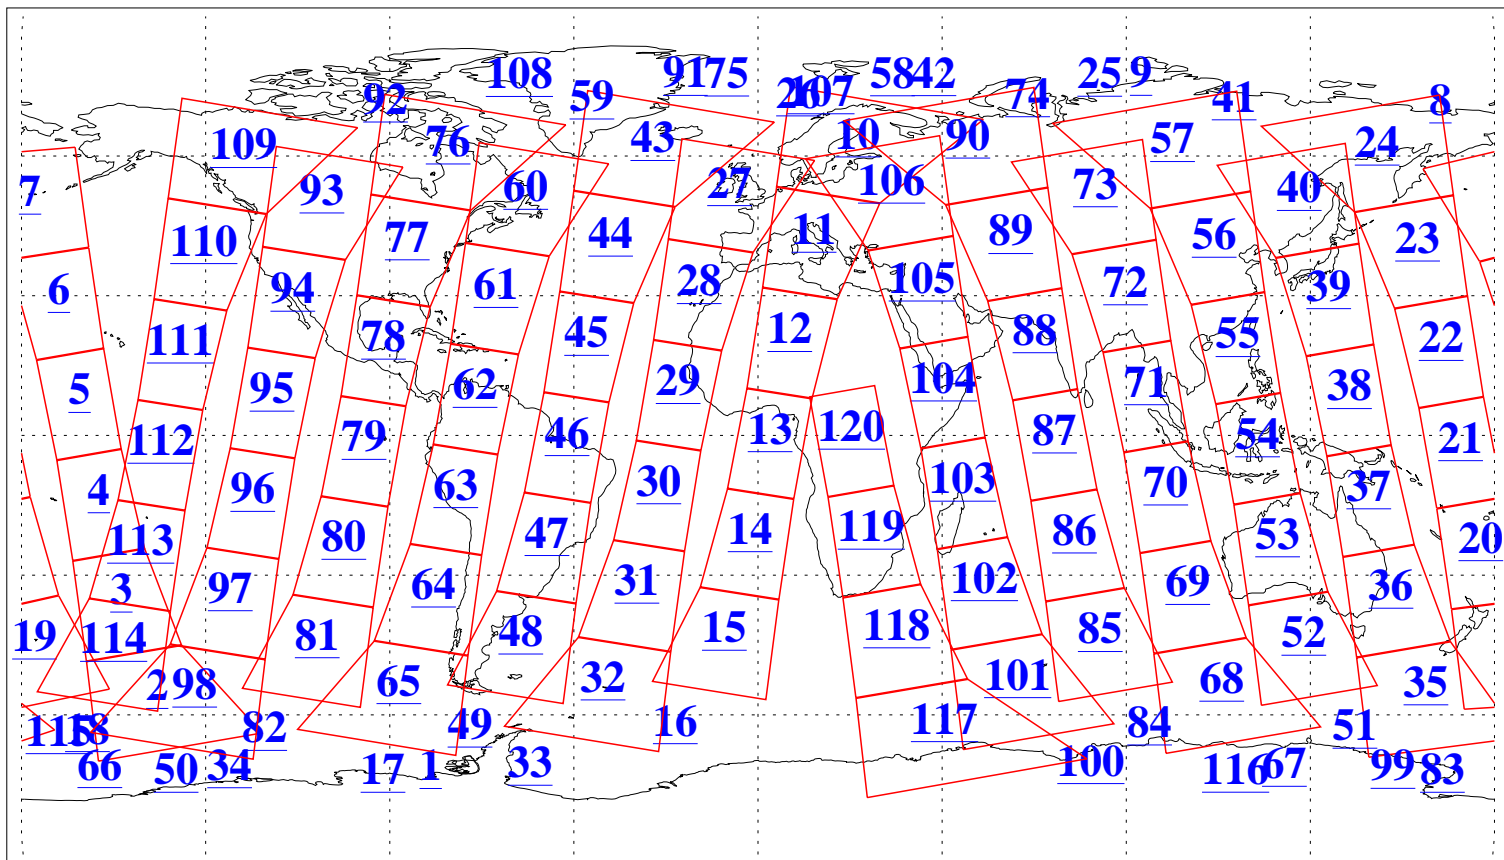

L1B Availability  
AMSU Granules: 240  
HSB Granules: 0  
AIRS Granules: 240

4 Jun 2004  
DoY 156  
Aqua Day 762  
Granules: 1 to 120

Granules: 121 to 240

Legend: AMSU Available, HSB Available, AIRS Available

L1B Availability  
AMSU Granules: 240  
HSB Granules: 0  
AIRS Granules: 240

4 Jun 2004  
DoY 156  
Aqua Day 762

Ascending Granules

Descending Granules

Legend: AMSU Available, HSB Available, AIRS Available

L1B Availability  
 AMSU Granules: 240  
 HSB Granules: 0  
 AIRS Granules: 240

4 Jun 2004  
 DoY 156  
 Aqua Day 762

Northern Hemisphere Granules

Southern Hemisphere Granules

Legend: AMSU Available, HSB Available, AIRS Available