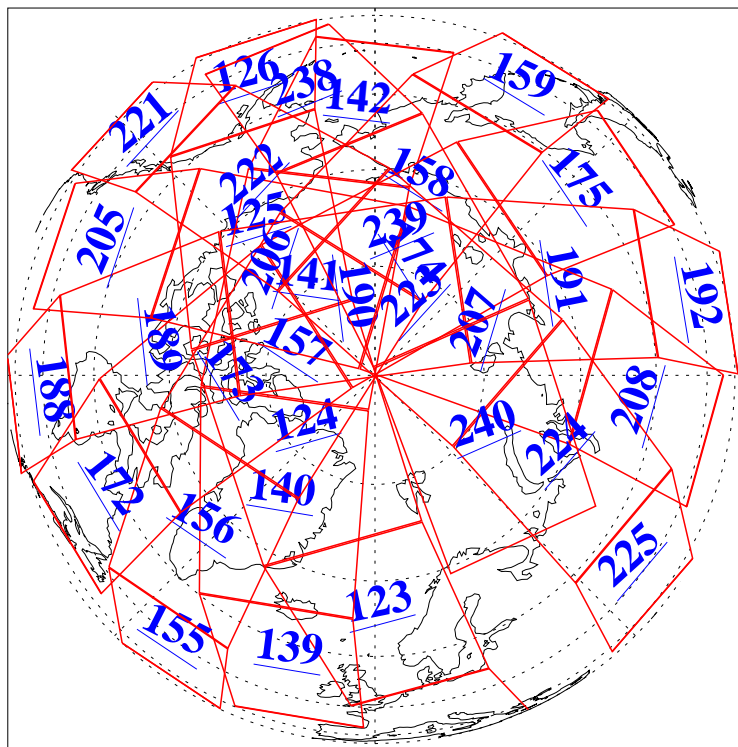

L1B Availability  
AMSU Granules: 240  
HSB Granules: 0  
AIRS Granules: 240

4 Jun 2004  
DoY 156  
Aqua Day 762

Ascending Granules

Descending Granules

Legend: AMSU Available, HSB Available, AIRS Available

L1B Availability  
 AMSU Granules: 240  
 HSB Granules: 0  
 AIRS Granules: 240

4 Jun 2004  
 DoY 156  
 Aqua Day 762

Northern Hemisphere Granules

Southern Hemisphere Granules

Legend: AMSU Available, HSB Available, AIRS Available