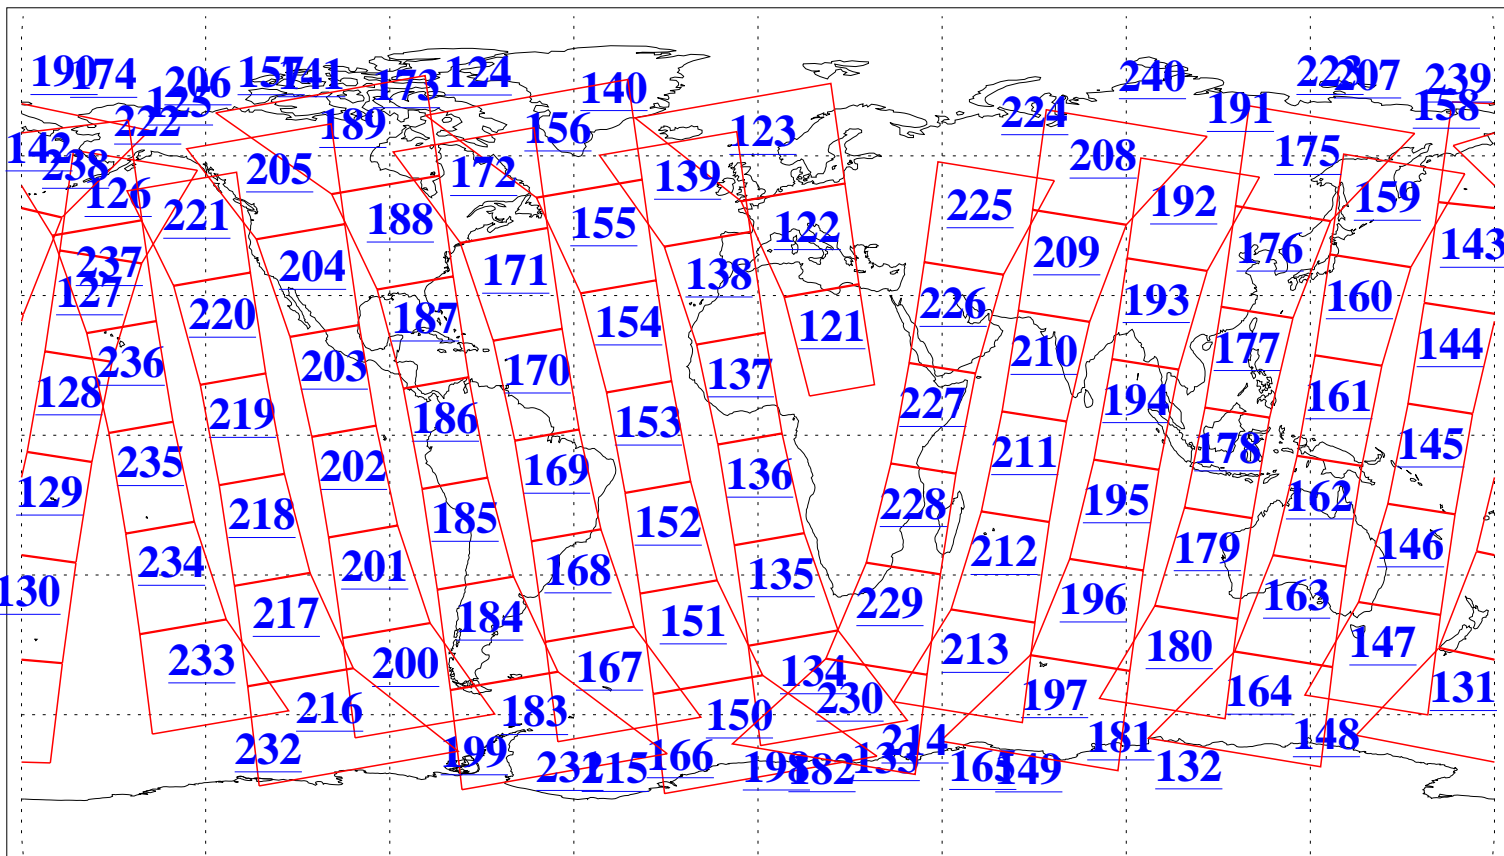

L1B Availability  
AMSU Granules: 240  
HSB Granules: 0  
AIRS Granules: 240

4 Jun 2004  
DoY 156  
Aqua Day 762  
Granules: 1 to 120

Granules: 121 to 240

Legend: AMSU Available, HSB Available, AIRS Available

L1B Availability  
AMSU Granules: 240  
HSB Granules: 0  
AIRS Granules: 240

4 Jun 2004  
DoY 156  
Aqua Day 762

Ascending Granules

Descending Granules

Legend: AMSU Available, HSB Available, AIRS Available

L1B Availability  
 AMSU Granules: 240  
 HSB Granules: 0  
 AIRS Granules: 240

4 Jun 2004  
 DoY 156  
 Aqua Day 762

Northern Hemisphere Granules

Southern Hemisphere Granules

Legend: AMSU Available, HSB Available, AIRS Available