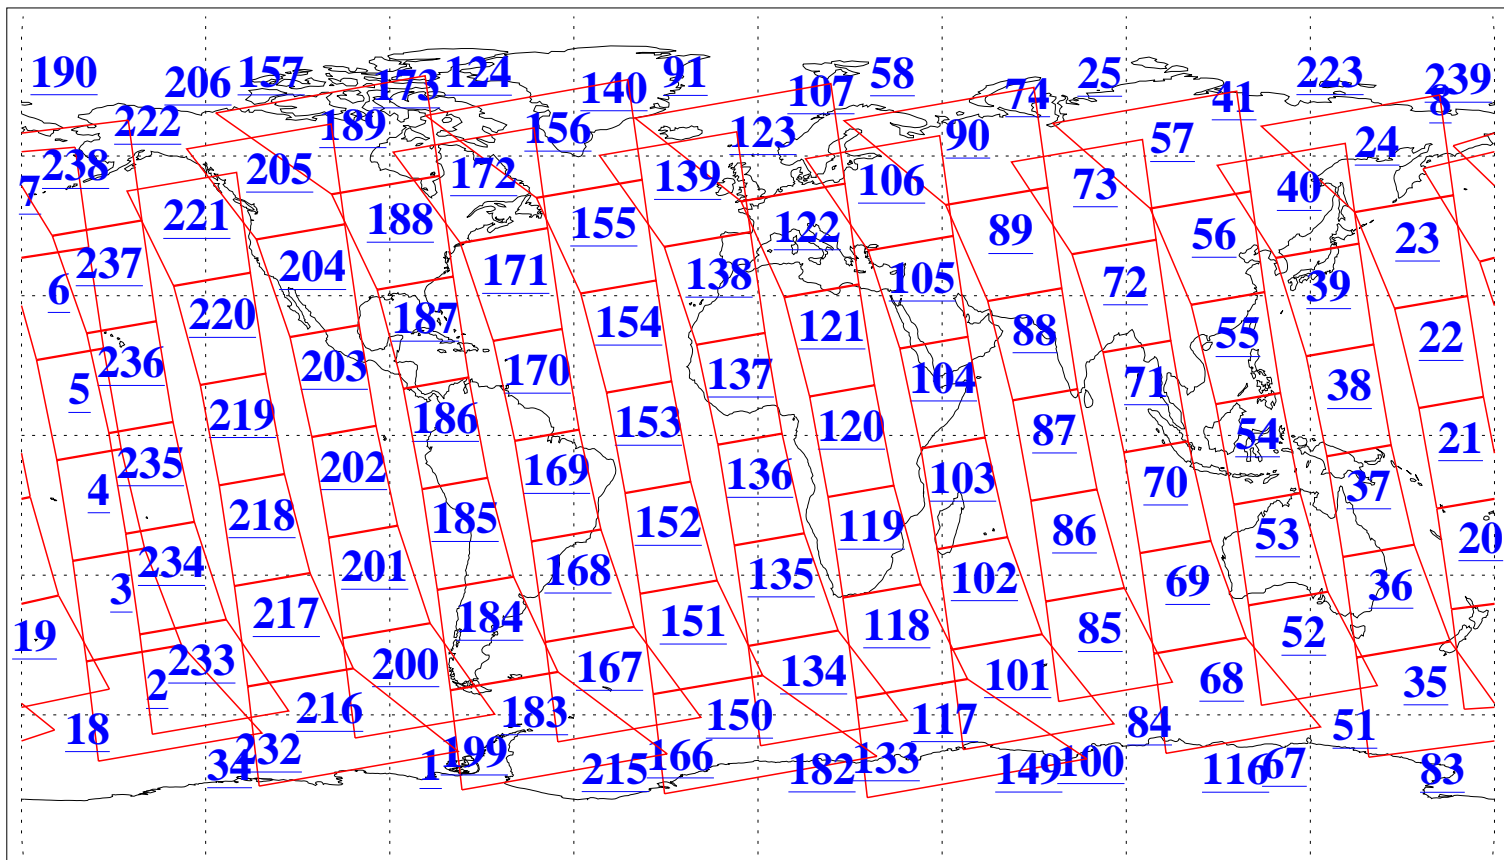

L1B Availability  
AMSU Granules: 240  
HSB Granules: 0  
AIRS Granules: 240

4 Jun 2004  
DoY 156  
Aqua Day 762  
Granules: 1 to 120

Granules: 121 to 240

Legend: AMSU Available, HSB Available, AIRS Available

L1B Availability  
AMSU Granules: 240  
HSB Granules: 0  
AIRS Granules: 240

4 Jun 2004  
DoY 156  
Aqua Day 762

Ascending Granules

Descending Granules

Legend: AMSU Available, HSB Available, AIRS Available

L1B Availability  
 AMSU Granules: 240  
 HSB Granules: 0  
 AIRS Granules: 240

4 Jun 2004  
 DoY 156  
 Aqua Day 762

Northern Hemisphere Granules

Southern Hemisphere Granules

Legend: AMSU Available, HSB Available, AIRS Available