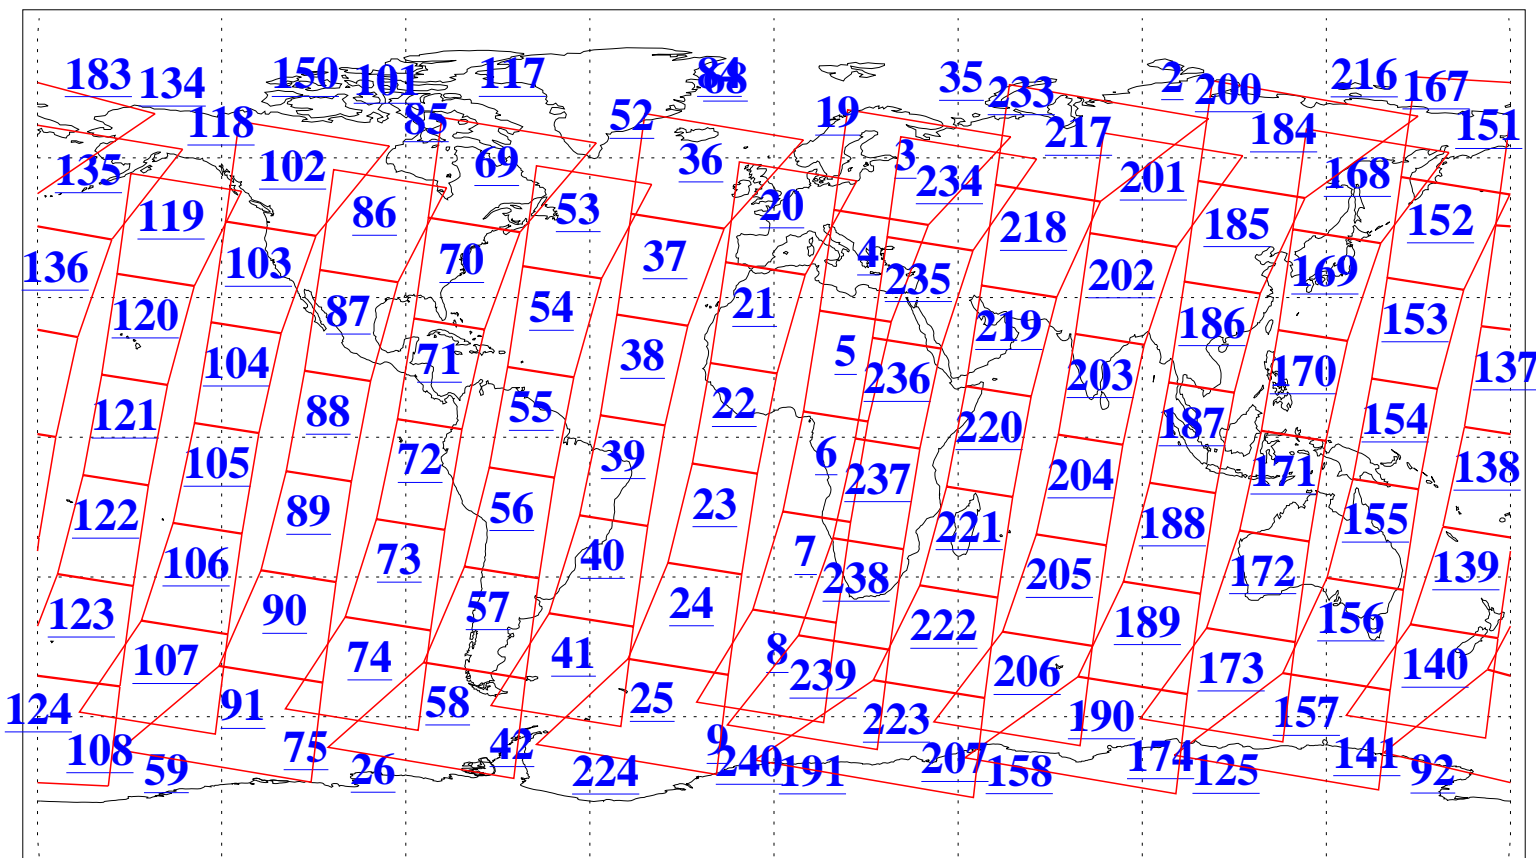

L1B Availability  
AMSU Granules: 240  
HSB Granules: 0  
AIRS Granules: 240

3 Jun 2004  
DoY 155  
Aqua Day 761  
Granules: 1 to 120

Granules: 121 to 240

Legend: AMSU Available, HSB Available, AIRS Available

L1B Availability  
AMSU Granules: 240  
HSB Granules: 0  
AIRS Granules: 240

3 Jun 2004  
DoY 155  
Aqua Day 761

Ascending Granules

Descending Granules

Legend: AMSU Available, HSB Available, AIRS Available

L1B Availability  
 AMSU Granules: 240  
 HSB Granules: 0  
 AIRS Granules: 240

3 Jun 2004  
 DoY 155  
 Aqua Day 761

Northern Hemisphere Granules

Southern Hemisphere Granules

Legend: AMSU Available, HSB Available, AIRS Available