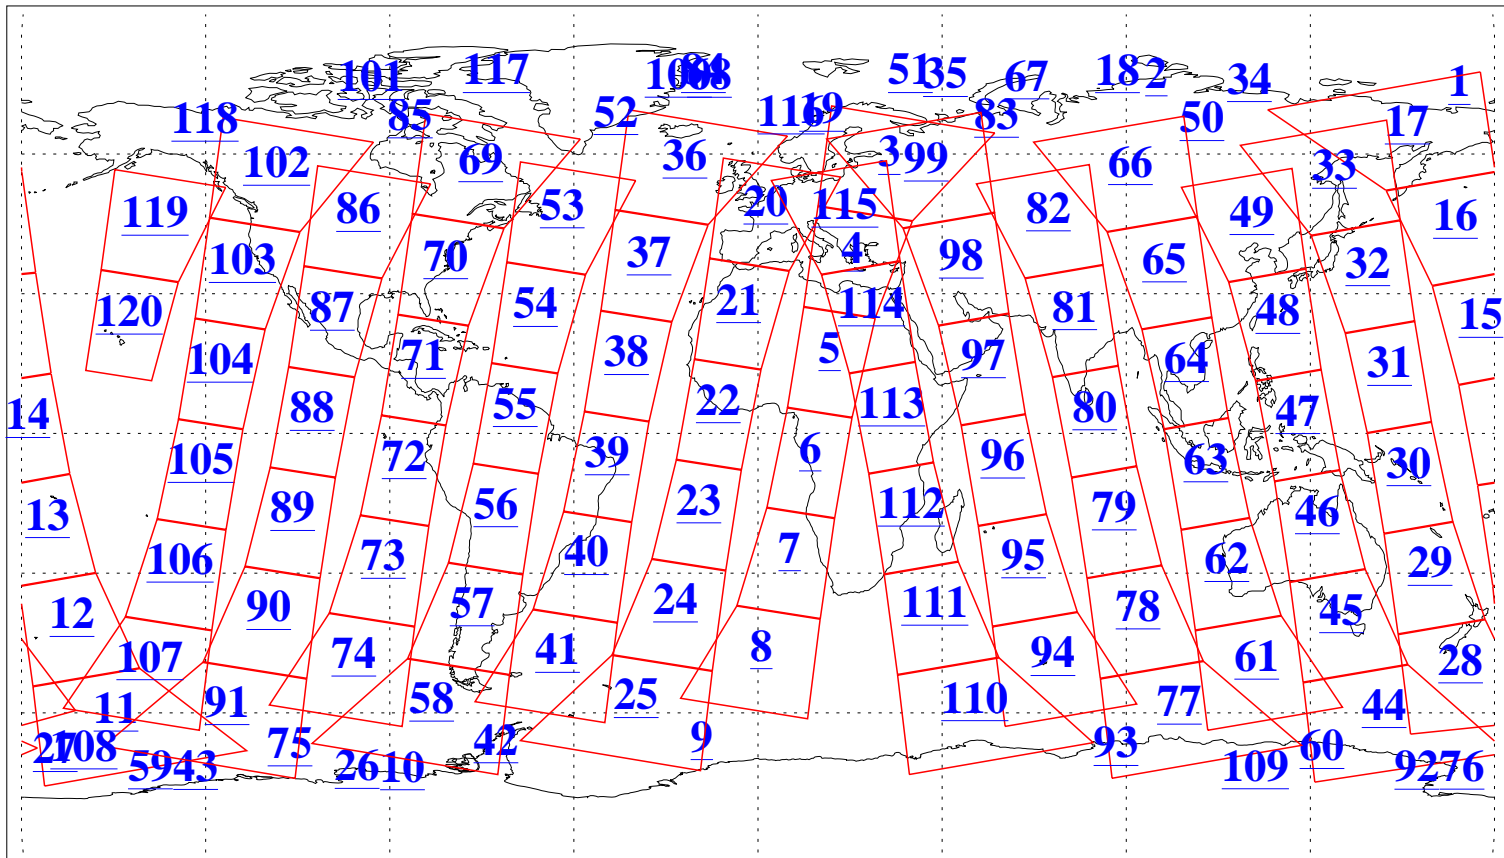

L1B Availability  
AMSU Granules: 240  
HSB Granules: 0  
AIRS Granules: 240

3 Jun 2004  
DoY 155  
Aqua Day 761  
Granules: 1 to 120

Granules: 121 to 240

Legend: AMSU Available, HSB Available, AIRS Available

L1B Availability  
AMSU Granules: 240  
HSB Granules: 0  
AIRS Granules: 240

3 Jun 2004  
DoY 155  
Aqua Day 761

Ascending Granules

Descending Granules

Legend: AMSU Available, HSB Available, AIRS Available

L1B Availability  
 AMSU Granules: 240  
 HSB Granules: 0  
 AIRS Granules: 240

3 Jun 2004  
 DoY 155  
 Aqua Day 761

Northern Hemisphere Granules

Southern Hemisphere Granules

Legend: AMSU Available, HSB Available, AIRS Available