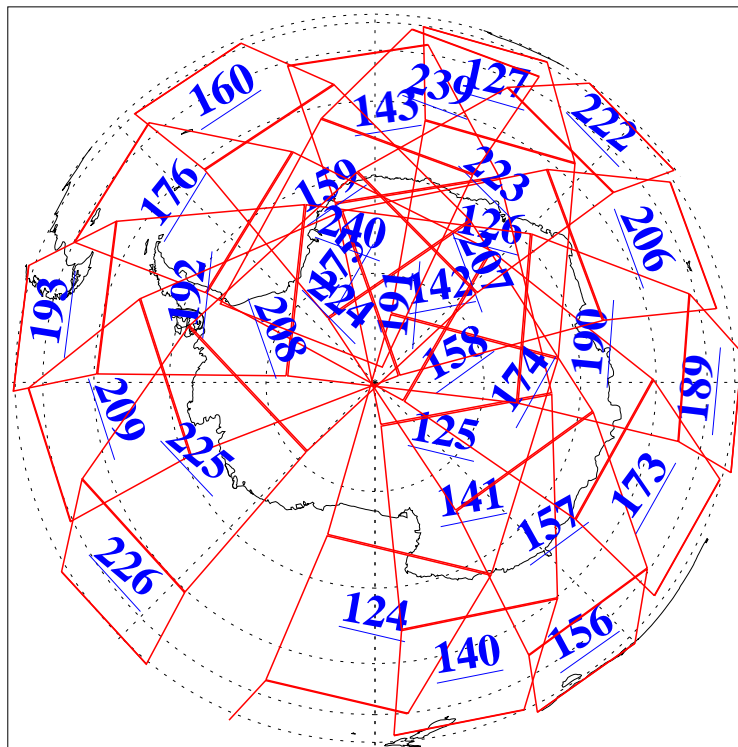

L1B Availability  
AMSU Granules: 240  
HSB Granules: 0  
AIRS Granules: 240

3 Jun 2004  
DoY 155  
Aqua Day 761  
Granules: 1 to 120

Granules: 121 to 240

Legend: AMSU Available, HSB Available, AIRS Available

L1B Availability  
AMSU Granules: 240  
HSB Granules: 0  
AIRS Granules: 240

3 Jun 2004  
DoY 155  
Aqua Day 761

Ascending Granules

Descending Granules

Legend: AMSU Available, HSB Available, AIRS Available

L1B Availability  
 AMSU Granules: 240  
 HSB Granules: 0  
 AIRS Granules: 240

3 Jun 2004  
 DoY 155  
 Aqua Day 761

Northern Hemisphere Granules

Southern Hemisphere Granules

Legend: AMSU Available, HSB Available, AIRS Available