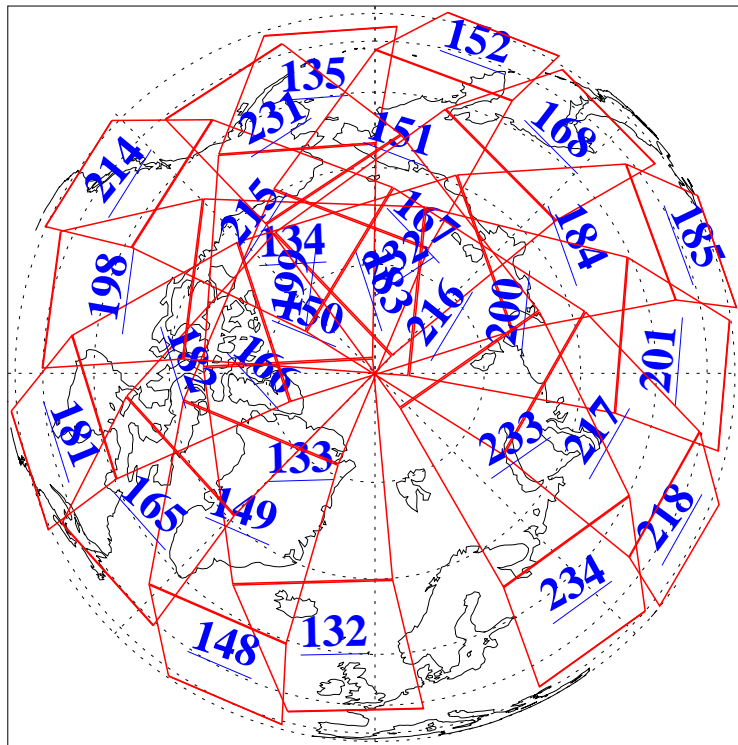

L1B Availability  
AMSU Granules: 240  
HSB Granules: 0  
AIRS Granules: 240

3 Jun 2004  
DoY 155  
Aqua Day 761  
Granules: 1 to 120

Granules: 121 to 240

Legend: AMSU Available, HSB Available, AIRS Available

L1B Availability  
AMSU Granules: 240  
HSB Granules: 0  
AIRS Granules: 240

3 Jun 2004  
DoY 155  
Aqua Day 761

Ascending Granules

Descending Granules

Legend: AMSU Available, HSB Available, AIRS Available

L1B Availability  
 AMSU Granules: 240  
 HSB Granules: 0  
 AIRS Granules: 240

3 Jun 2004  
 DoY 155  
 Aqua Day 761

Northern Hemisphere Granules

Southern Hemisphere Granules

Legend: AMSU Available, HSB Available, AIRS Available