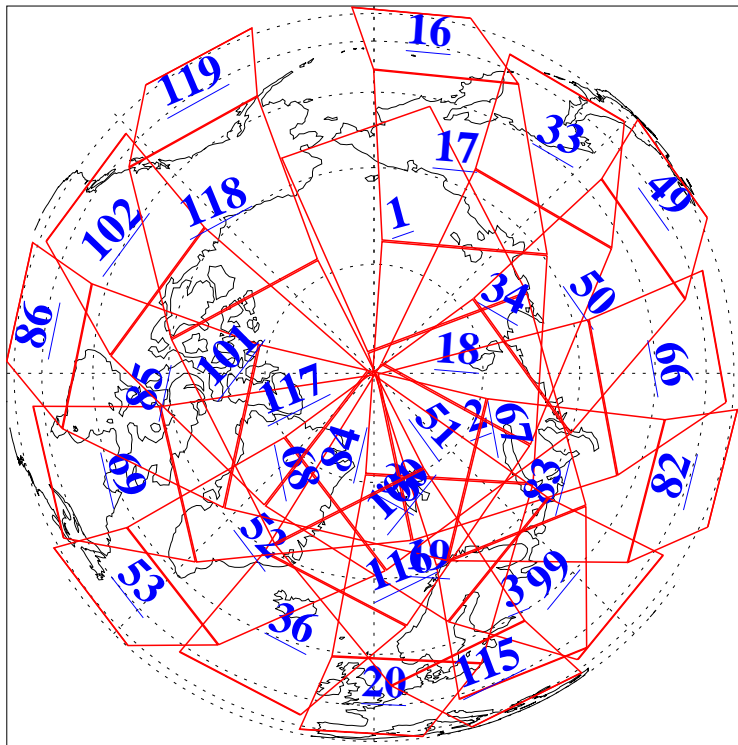

L1B Availability  
AMSU Granules: 240  
HSB Granules: 0  
AIRS Granules: 240

3 Jun 2004  
DoY 155  
Aqua Day 761  
Granules: 1 to 120

Granules: 121 to 240

Legend: AMSU Available, HSB Available, AIRS Available

L1B Availability  
AMSU Granules: 240  
HSB Granules: 0  
AIRS Granules: 240

3 Jun 2004  
DoY 155  
Aqua Day 761

Ascending Granules

Descending Granules

Legend: AMSU Available, HSB Available, AIRS Available

L1B Availability  
 AMSU Granules: 240  
 HSB Granules: 0  
 AIRS Granules: 240

3 Jun 2004  
 DoY 155  
 Aqua Day 761

Northern Hemisphere Granules

Southern Hemisphere Granules

Legend: AMSU Available, HSB Available, AIRS Available