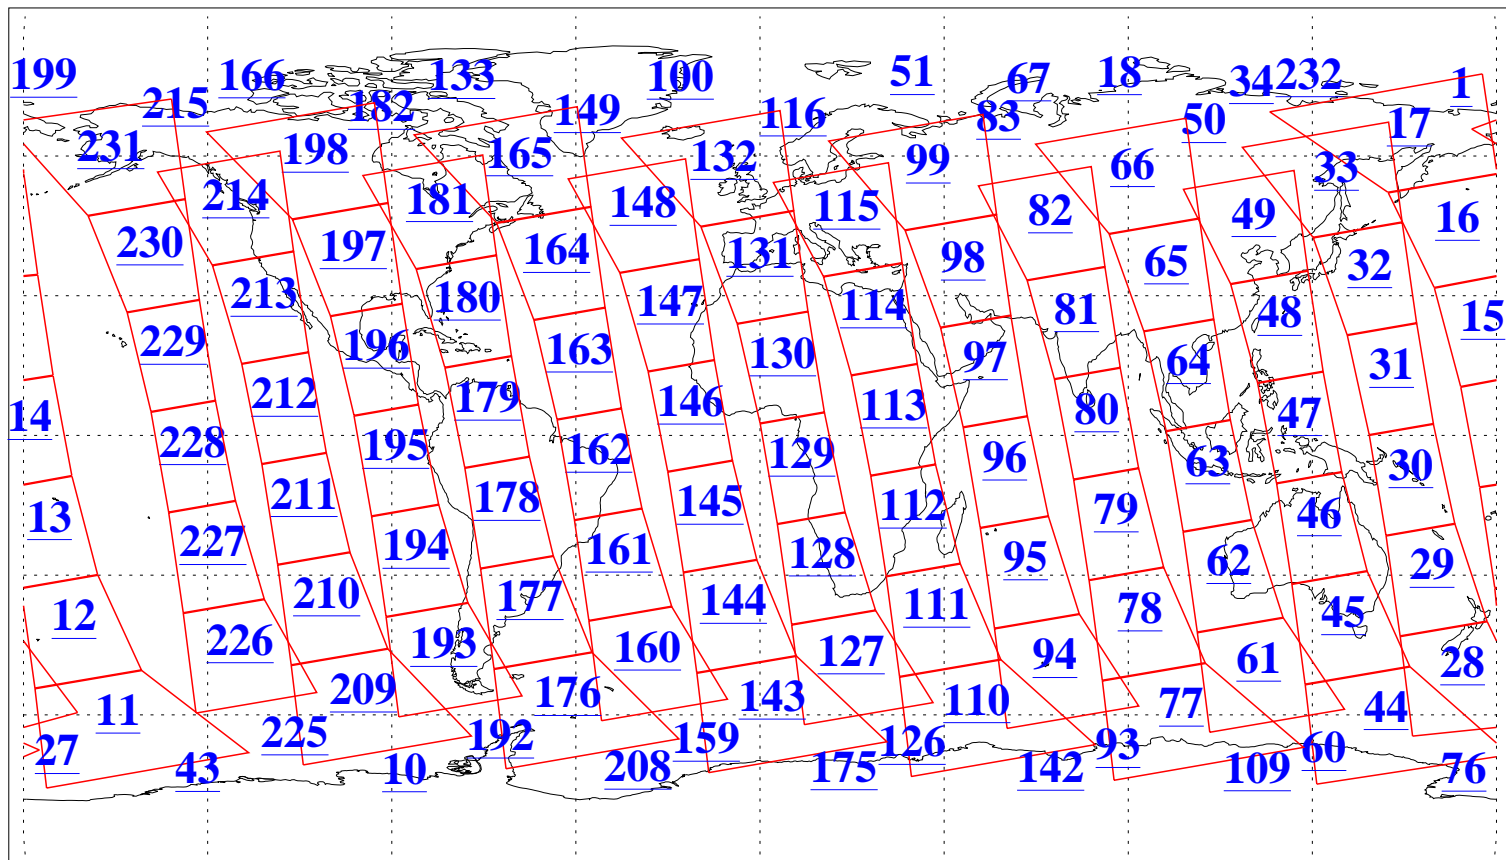

L1B Availability  
AMSU Granules: 240  
HSB Granules: 0  
AIRS Granules: 240

3 Jun 2004  
DoY 155  
Aqua Day 761  
Granules: 1 to 120

Granules: 121 to 240

Legend: AMSU Available, HSB Available, AIRS Available

L1B Availability  
AMSU Granules: 240  
HSB Granules: 0  
AIRS Granules: 240

3 Jun 2004  
DoY 155  
Aqua Day 761

Ascending Granules

Descending Granules

Legend: AMSU Available, HSB Available, AIRS Available

L1B Availability  
 AMSU Granules: 240  
 HSB Granules: 0  
 AIRS Granules: 240

3 Jun 2004  
 DoY 155  
 Aqua Day 761

Northern Hemisphere Granules

Southern Hemisphere Granules

Legend: AMSU Available, HSB Available, AIRS Available