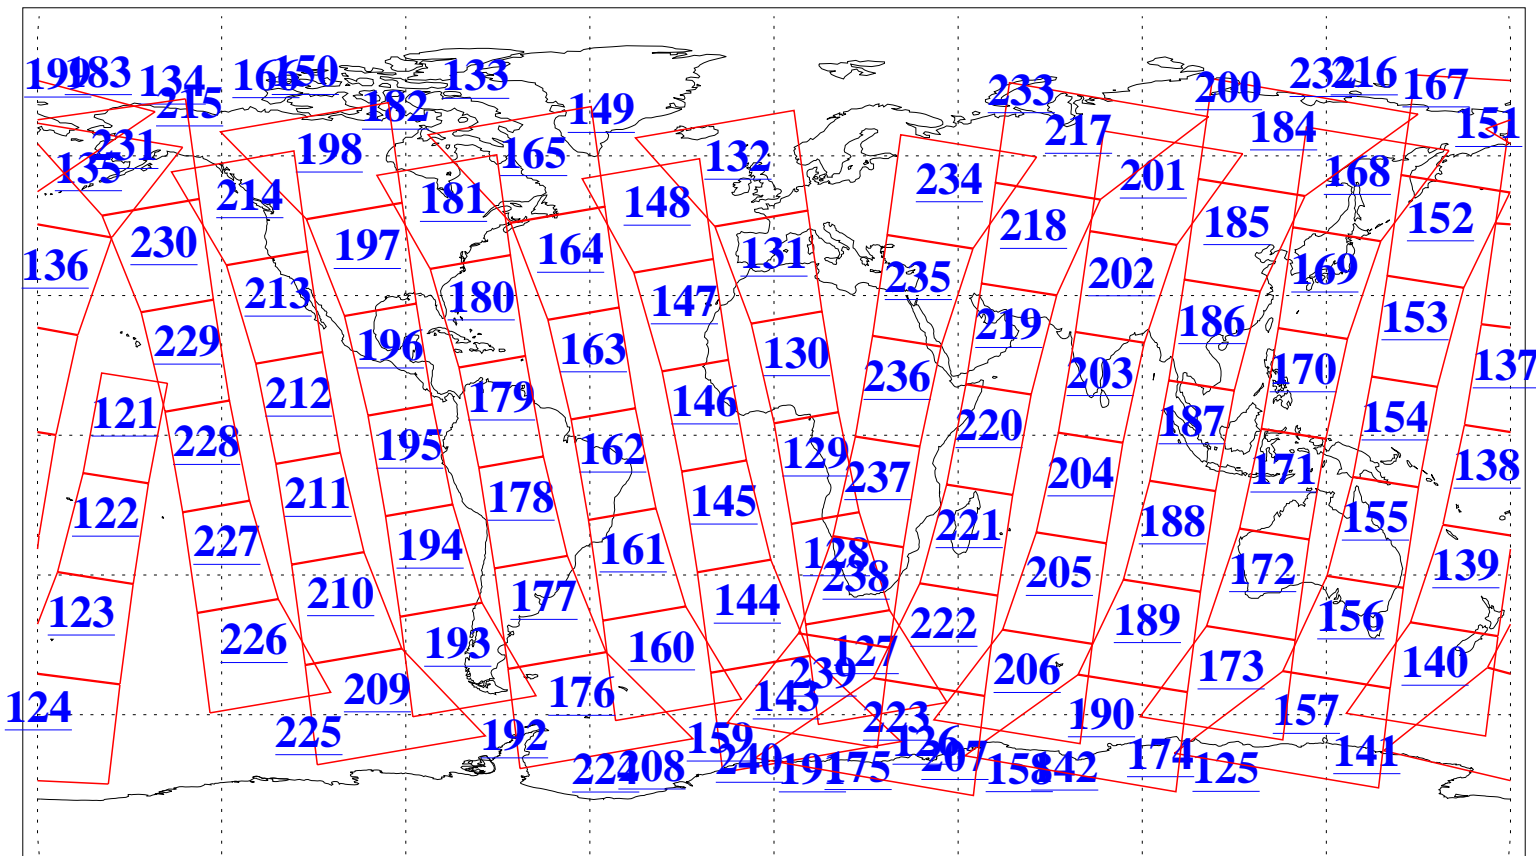

L1B Availability  
AMSU Granules: 240  
HSB Granules: 0  
AIRS Granules: 240

3 Jun 2004  
DoY 155  
Aqua Day 761  
Granules: 1 to 120

Granules: 121 to 240

Legend: AMSU Available, HSB Available, AIRS Available

L1B Availability  
AMSU Granules: 240  
HSB Granules: 0  
AIRS Granules: 240

3 Jun 2004  
DoY 155  
Aqua Day 761

Ascending Granules

Descending Granules

Legend: AMSU Available, HSB Available, AIRS Available

L1B Availability  
 AMSU Granules: 240  
 HSB Granules: 0  
 AIRS Granules: 240

3 Jun 2004  
 DoY 155  
 Aqua Day 761

Northern Hemisphere Granules

Southern Hemisphere Granules

Legend: AMSU Available, HSB Available, AIRS Available