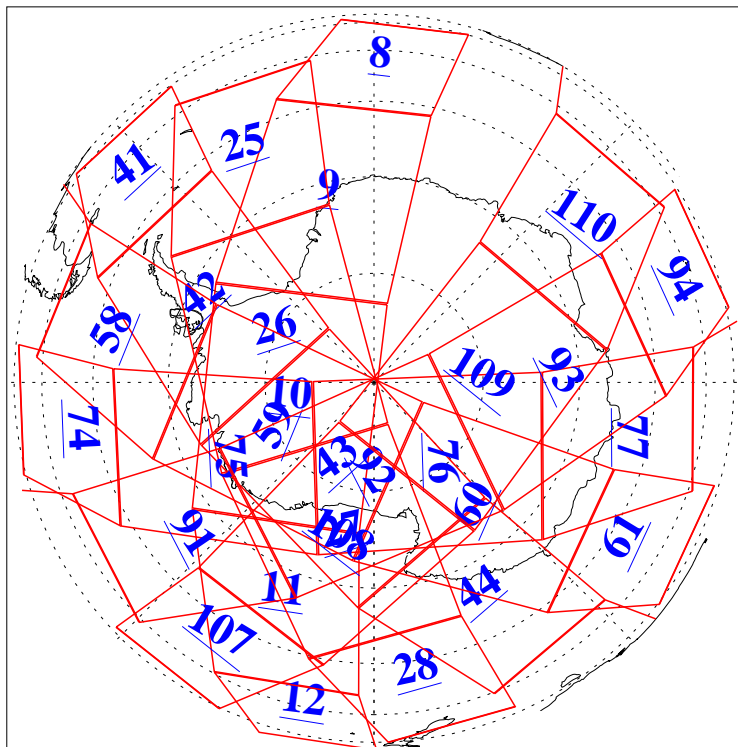

L1B Availability  
AMSU Granules: 240  
HSB Granules: 0  
AIRS Granules: 240

3 Jun 2004  
DoY 155  
Aqua Day 761  
Granules: 1 to 120

Granules: 121 to 240

Legend: AMSU Available, HSB Available, AIRS Available

L1B Availability  
AMSU Granules: 240  
HSB Granules: 0  
AIRS Granules: 240

3 Jun 2004  
DoY 155  
Aqua Day 761

Ascending Granules

Descending Granules

Legend: AMSU Available, HSB Available, AIRS Available

L1B Availability  
 AMSU Granules: 240  
 HSB Granules: 0  
 AIRS Granules: 240

3 Jun 2004  
 DoY 155  
 Aqua Day 761

Northern Hemisphere Granules

Southern Hemisphere Granules

Legend: AMSU Available, HSB Available, AIRS Available