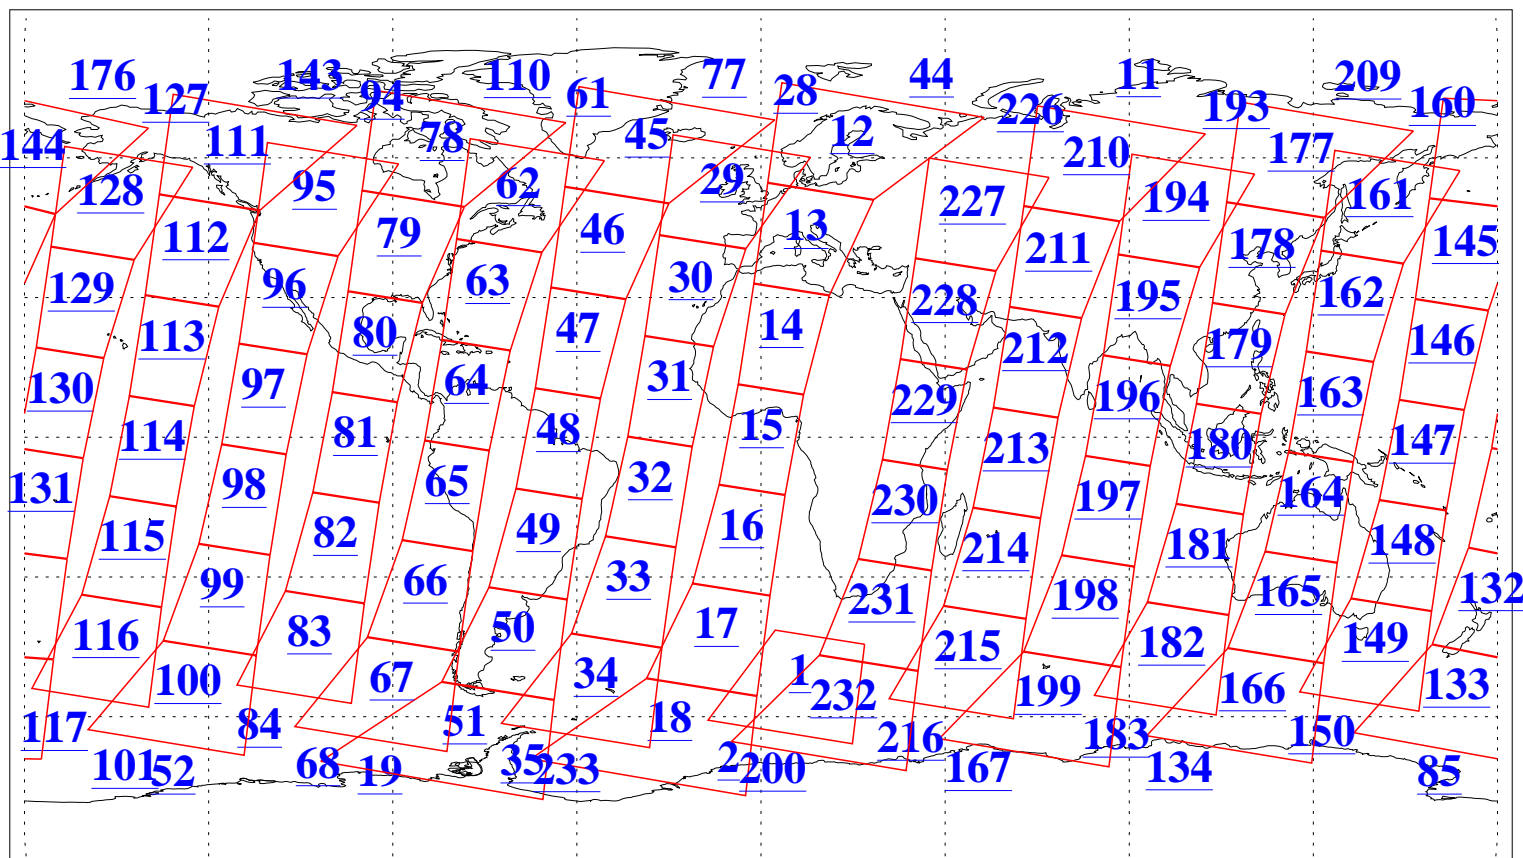

L1B Availability
AMSU Granules: 240
HSB Granules: 0
AIRS Granules: 240

2 Jun 2004
DoY 154
Aqua Day 760
Granules: 1 to 120

Granules: 121 to 240

Legend: AMSU Available, HSB Available, AIRS Available

L1B Availability
AMSU Granules: 240
HSB Granules: 0
AIRS Granules: 240

2 Jun 2004
DoY 154
Aqua Day 760

Ascending Granules

Descending Granules

Legend: AMSU Available, HSB Available, AIRS Available

L1B Availability
 AMSU Granules: 240
 HSB Granules: 0
 AIRS Granules: 240

2 Jun 2004
 DoY 154
 Aqua Day 760

Northern Hemisphere Granules

Southern Hemisphere Granules

Legend: AMSU Available, HSB Available, AIRS Available