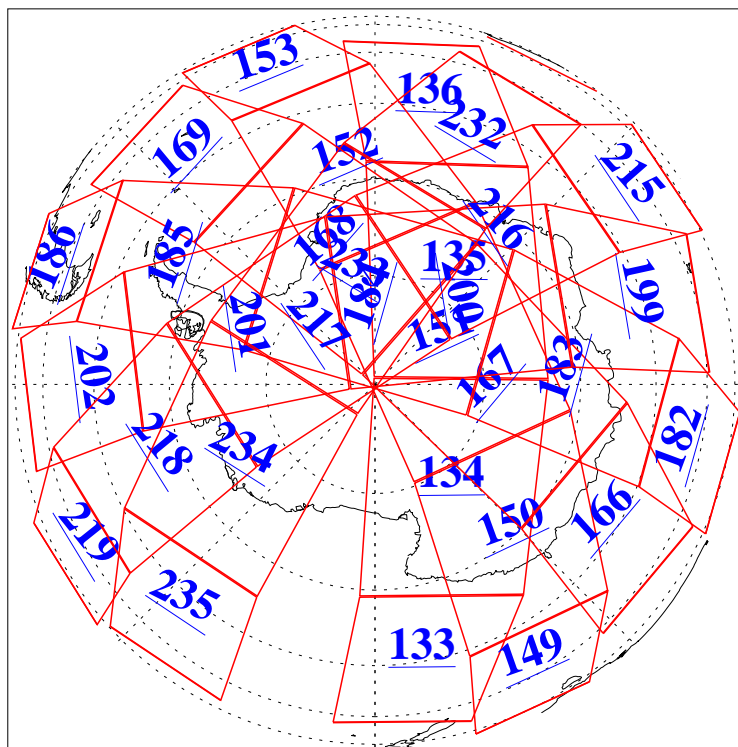

L1B Availability
AMSU Granules: 240
HSB Granules: 0
AIRS Granules: 240

2 Jun 2004
DoY 154
Aqua Day 760
Granules: 1 to 120

Granules: 121 to 240

Legend: AMSU Available, HSB Available, AIRS Available

L1B Availability
AMSU Granules: 240
HSB Granules: 0
AIRS Granules: 240

2 Jun 2004
DoY 154
Aqua Day 760

Ascending Granules

Descending Granules

Legend: AMSU Available, HSB Available, AIRS Available

L1B Availability
 AMSU Granules: 240
 HSB Granules: 0
 AIRS Granules: 240

2 Jun 2004
 DoY 154
 Aqua Day 760

Northern Hemisphere Granules

Southern Hemisphere Granules

Legend: AMSU Available, HSB Available, AIRS Available