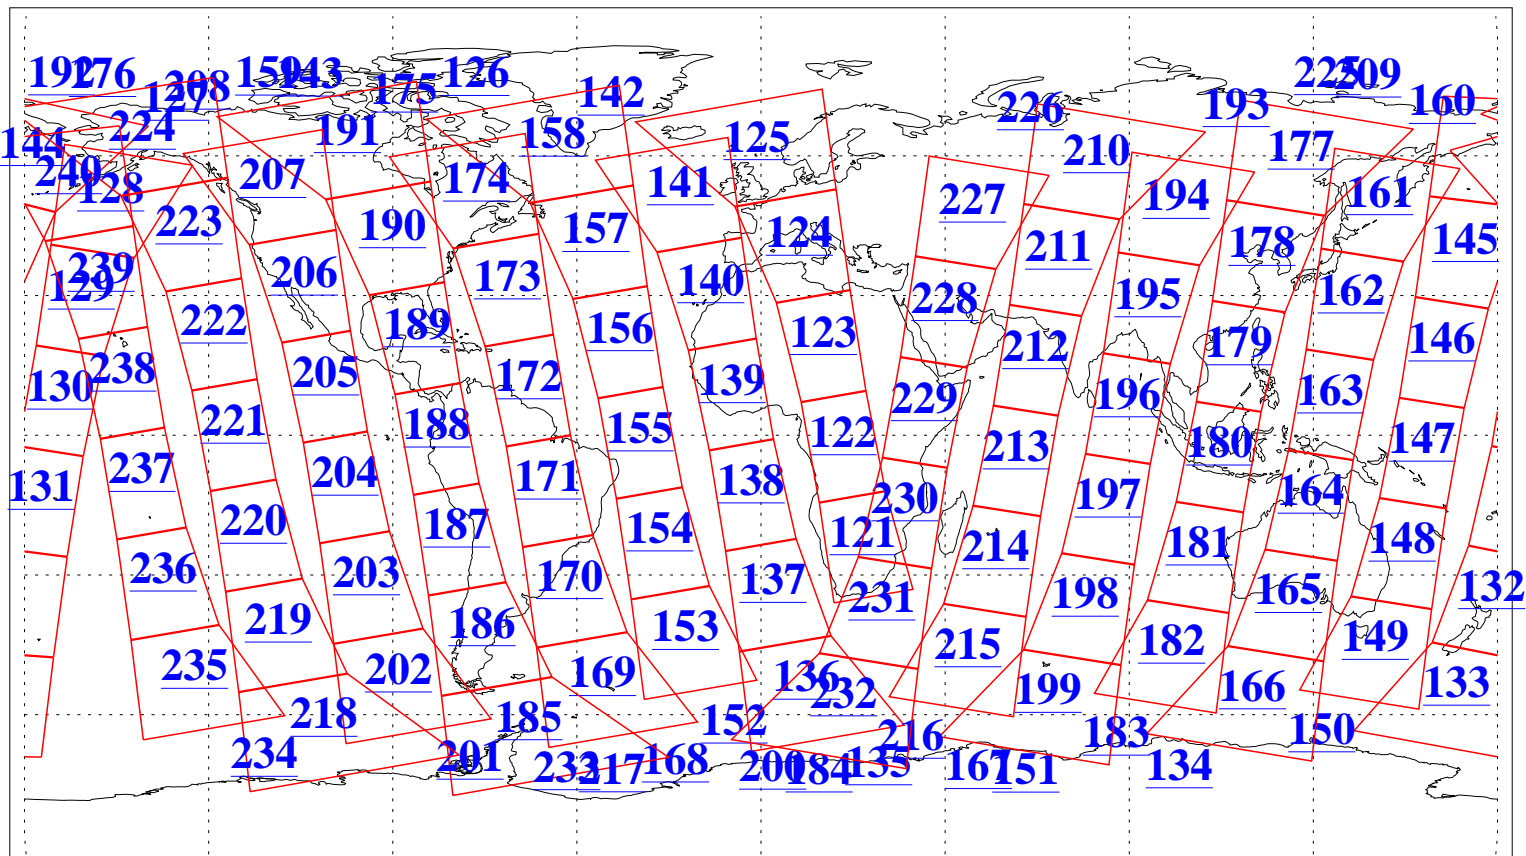

L1B Availability
AMSU Granules: 240
HSB Granules: 0
AIRS Granules: 240

2 Jun 2004
DoY 154
Aqua Day 760
Granules: 1 to 120

Granules: 121 to 240

Legend: AMSU Available, HSB Available, AIRS Available

L1B Availability
AMSU Granules: 240
HSB Granules: 0
AIRS Granules: 240

2 Jun 2004
DoY 154
Aqua Day 760

Ascending Granules

Descending Granules

Legend: AMSU Available, HSB Available, AIRS Available

L1B Availability
 AMSU Granules: 240
 HSB Granules: 0
 AIRS Granules: 240

2 Jun 2004
 DoY 154
 Aqua Day 760

Northern Hemisphere Granules

Southern Hemisphere Granules

Legend: AMSU Available, HSB Available, AIRS Available