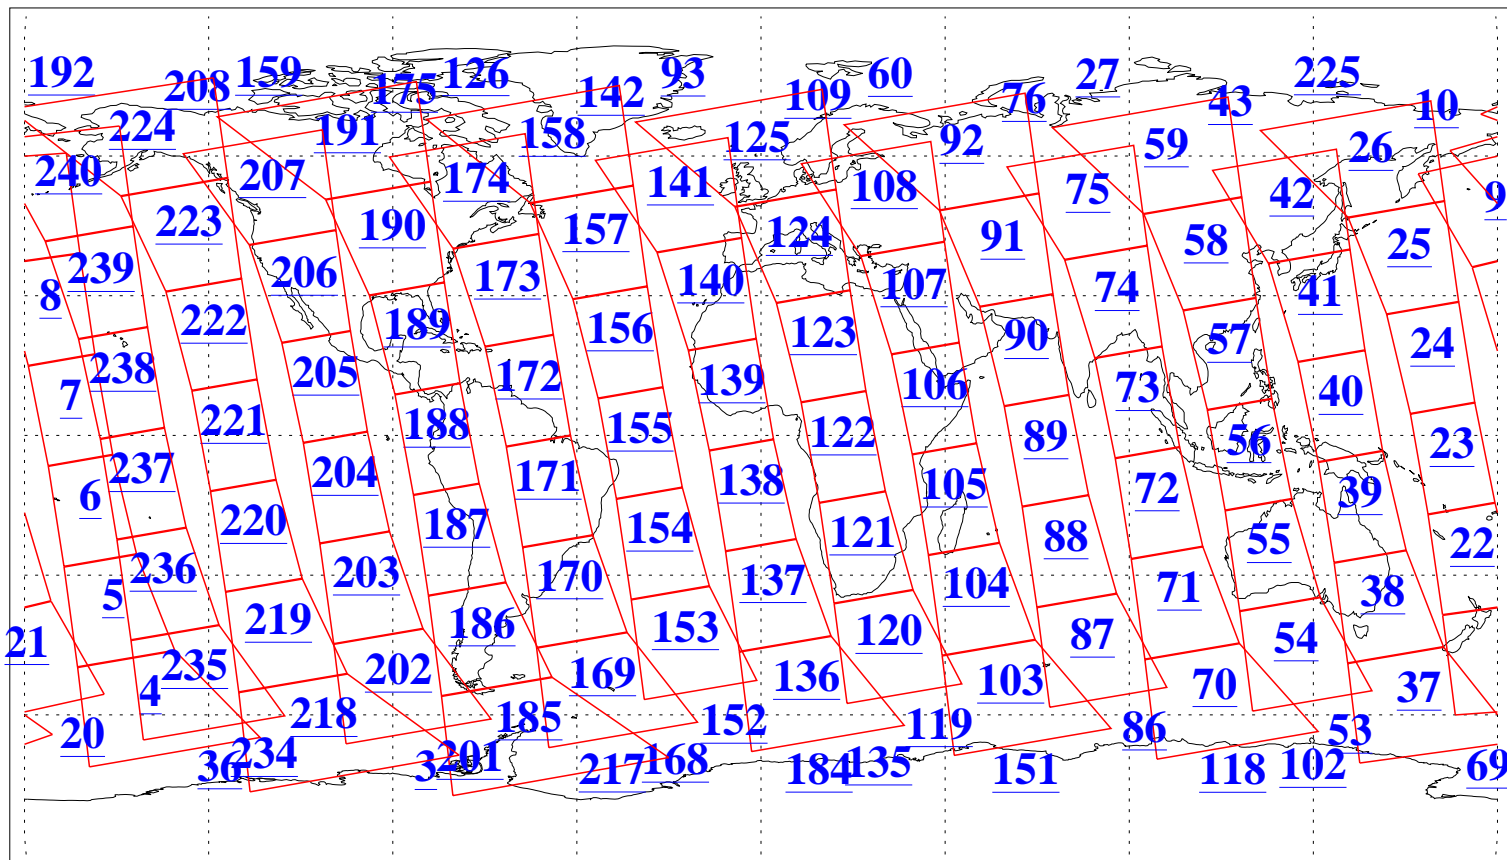

L1B Availability
AMSU Granules: 240
HSB Granules: 0
AIRS Granules: 240

2 Jun 2004
DoY 154
Aqua Day 760
Granules: 1 to 120

Granules: 121 to 240

Legend: AMSU Available, HSB Available, AIRS Available

L1B Availability
AMSU Granules: 240
HSB Granules: 0
AIRS Granules: 240

2 Jun 2004
DoY 154
Aqua Day 760

Ascending Granules

Descending Granules

Legend: AMSU Available, HSB Available, AIRS Available

L1B Availability
 AMSU Granules: 240
 HSB Granules: 0
 AIRS Granules: 240

2 Jun 2004
 DoY 154
 Aqua Day 760

Northern Hemisphere Granules

Southern Hemisphere Granules

Legend: AMSU Available, HSB Available, AIRS Available