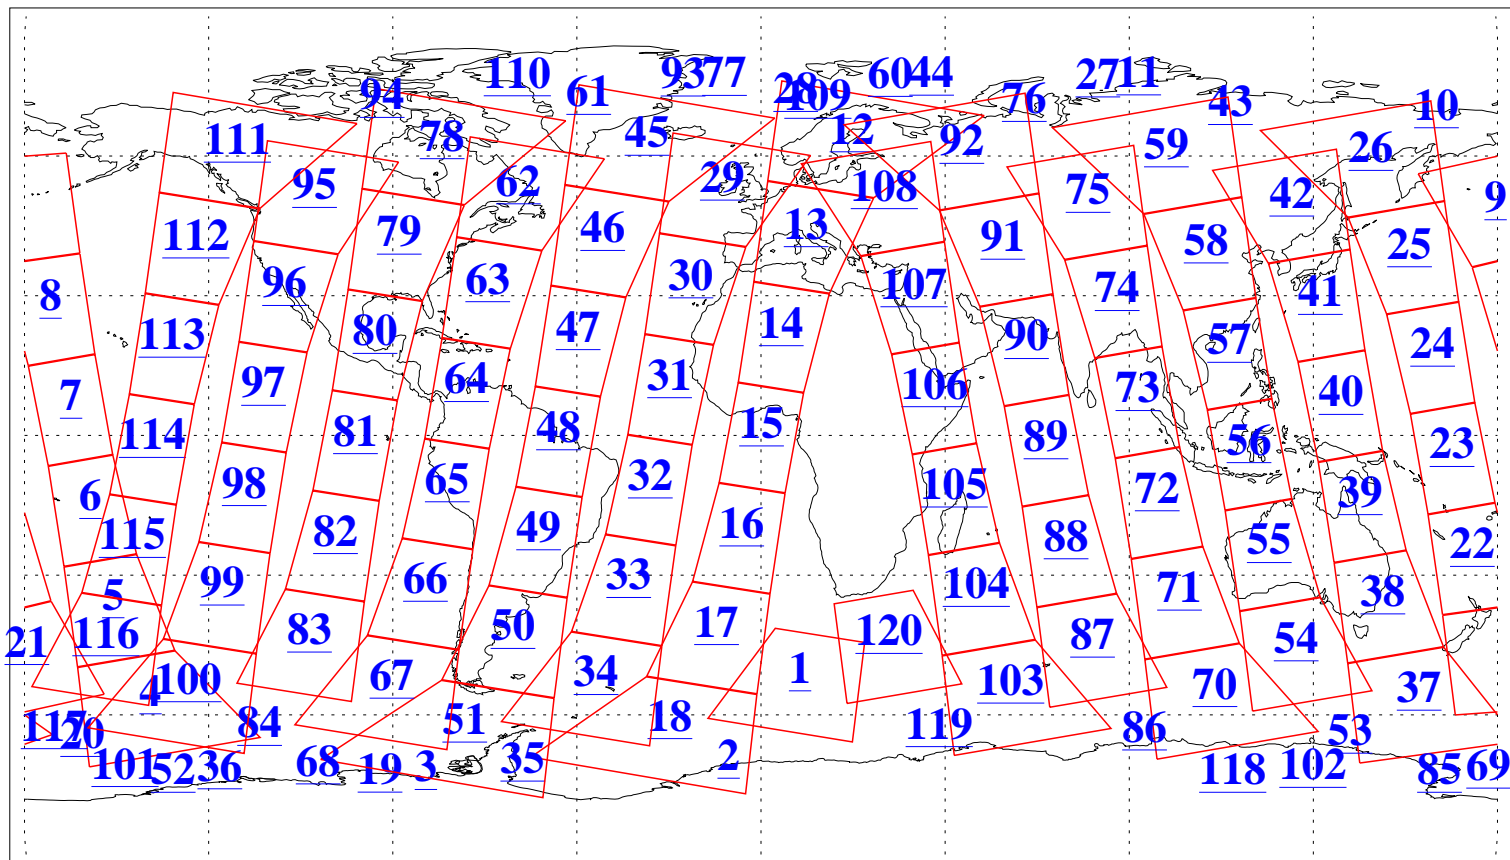

L1B Availability
AMSU Granules: 240
HSB Granules: 0
AIRS Granules: 240

2 Jun 2004
DoY 154
Aqua Day 760
Granules: 1 to 120

Granules: 121 to 240

Legend: AMSU Available, HSB Available, AIRS Available

L1B Availability
AMSU Granules: 240
HSB Granules: 0
AIRS Granules: 240

2 Jun 2004
DoY 154
Aqua Day 760

Ascending Granules

Descending Granules

Legend: AMSU Available, HSB Available, AIRS Available

L1B Availability
 AMSU Granules: 240
 HSB Granules: 0
 AIRS Granules: 240

2 Jun 2004
 DoY 154
 Aqua Day 760

Northern Hemisphere Granules

Southern Hemisphere Granules

Legend: AMSU Available, HSB Available, AIRS Available