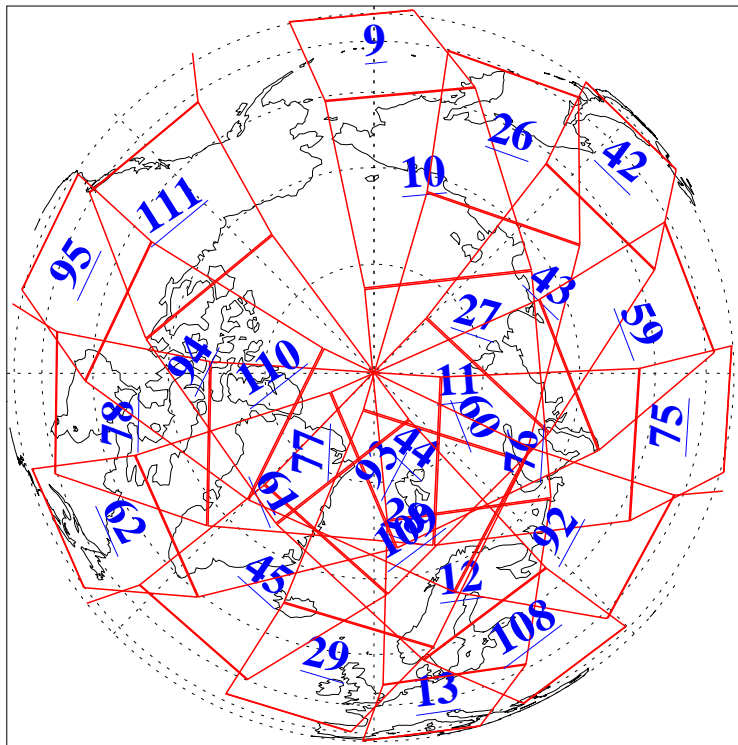

L1B Availability
AMSU Granules: 240
HSB Granules: 0
AIRS Granules: 240

2 Jun 2004
DoY 154
Aqua Day 760
Granules: 1 to 120

Granules: 121 to 240

Legend: AMSU Available, HSB Available, AIRS Available

L1B Availability
AMSU Granules: 240
HSB Granules: 0
AIRS Granules: 240

2 Jun 2004
DoY 154
Aqua Day 760

Ascending Granules

Descending Granules

Legend: AMSU Available, HSB Available, AIRS Available

L1B Availability
 AMSU Granules: 240
 HSB Granules: 0
 AIRS Granules: 240

2 Jun 2004
 DoY 154
 Aqua Day 760

Northern Hemisphere Granules

Southern Hemisphere Granules

Legend: AMSU Available, HSB Available, AIRS Available