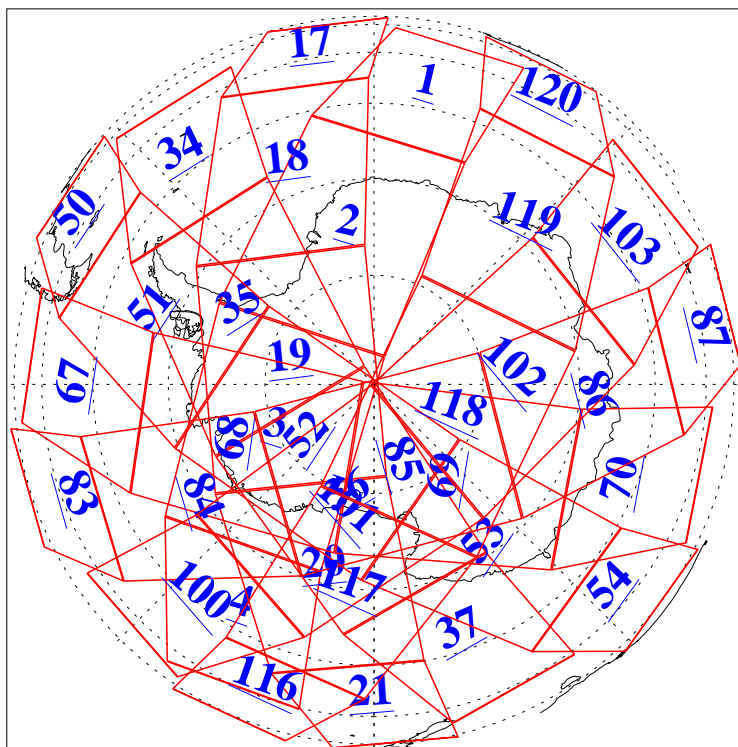

L1B Availability
AMSU Granules: 240
HSB Granules: 0
AIRS Granules: 240

2 Jun 2004
DoY 154
Aqua Day 760
Granules: 1 to 120

Granules: 121 to 240

Legend: AMSU Available, HSB Available, AIRS Available

L1B Availability
AMSU Granules: 240
HSB Granules: 0
AIRS Granules: 240

2 Jun 2004
DoY 154
Aqua Day 760

Ascending Granules

Descending Granules

Legend: AMSU Available, HSB Available, AIRS Available

L1B Availability
 AMSU Granules: 240
 HSB Granules: 0
 AIRS Granules: 240

2 Jun 2004
 DoY 154
 Aqua Day 760

Northern Hemisphere Granules

Southern Hemisphere Granules

Legend: AMSU Available, HSB Available, AIRS Available