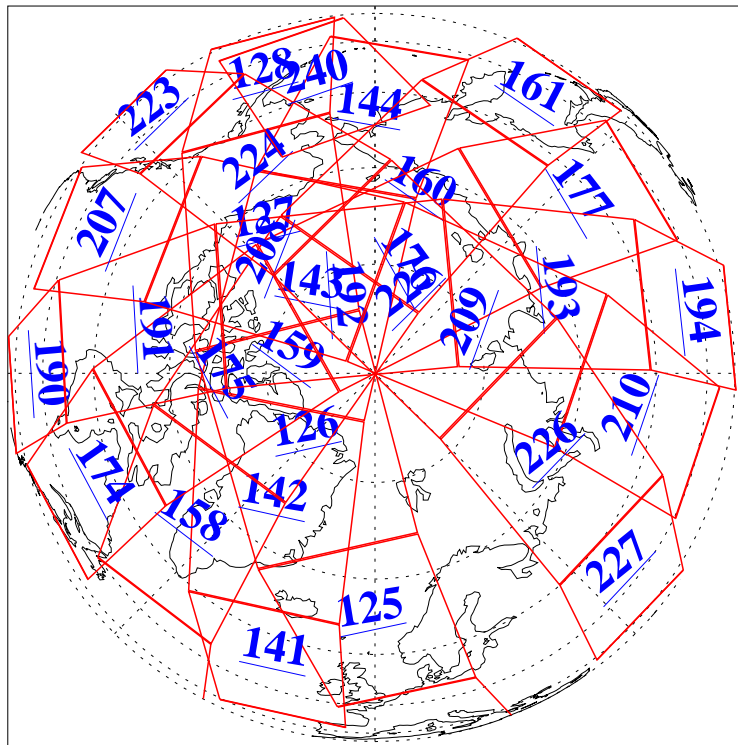

L1B Availability
AMSU Granules: 240
HSB Granules: 0
AIRS Granules: 240

2 Jun 2004
DoY 154
Aqua Day 760
Granules: 1 to 120

Granules: 121 to 240

Legend: AMSU Available, HSB Available, AIRS Available

L1B Availability
AMSU Granules: 240
HSB Granules: 0
AIRS Granules: 240

2 Jun 2004
DoY 154
Aqua Day 760

Ascending Granules

Descending Granules

Legend: AMSU Available, HSB Available, AIRS Available

L1B Availability
 AMSU Granules: 240
 HSB Granules: 0
 AIRS Granules: 240

2 Jun 2004
 DoY 154
 Aqua Day 760

Northern Hemisphere Granules

Southern Hemisphere Granules

Legend: AMSU Available, HSB Available, AIRS Available