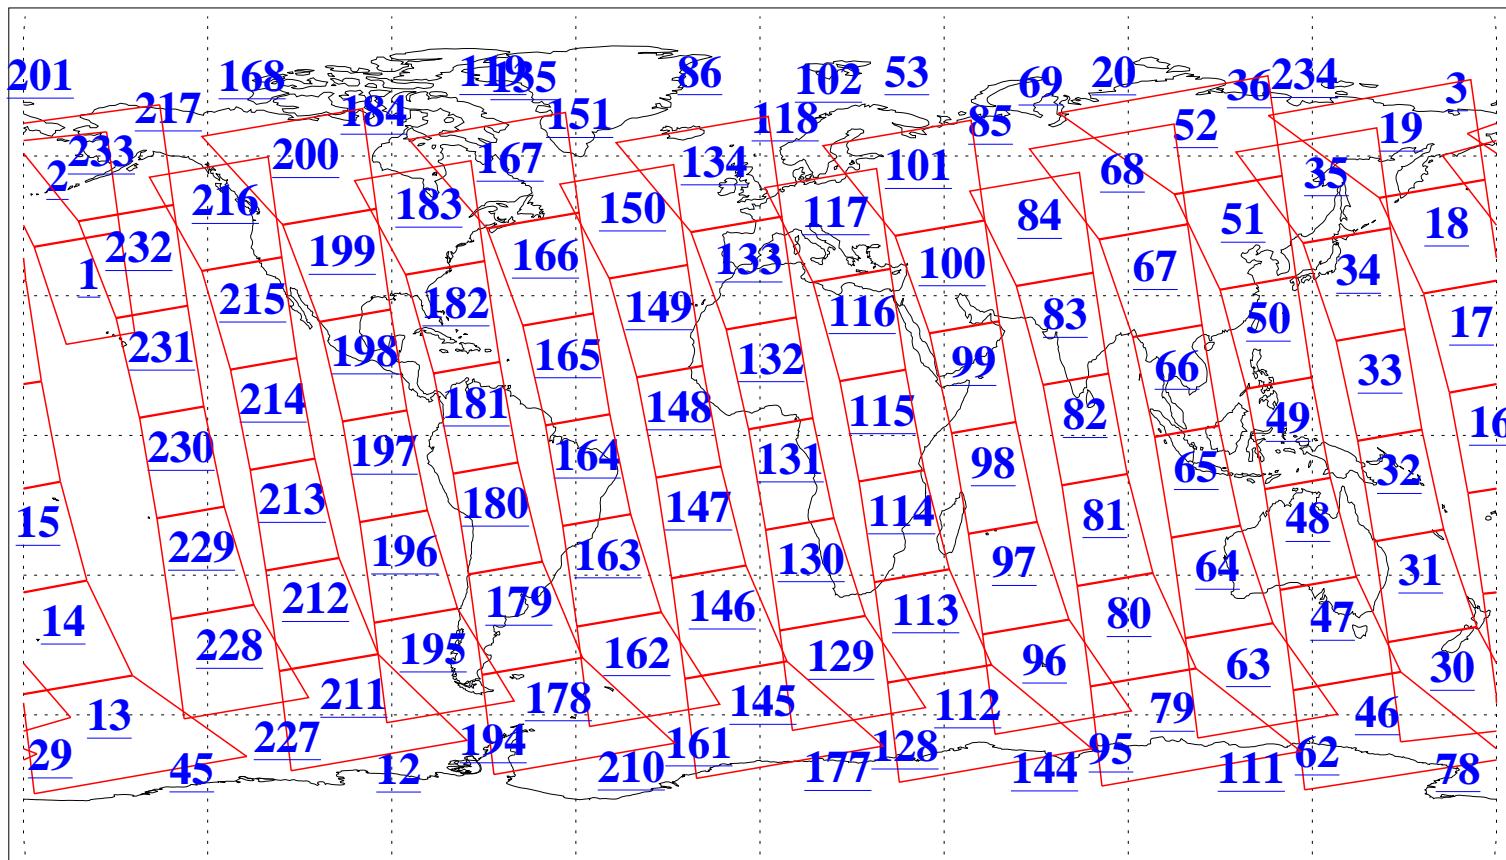

L1B Availability  
AMSU Granules: 240  
HSB Granules: 0  
AIRS Granules: 240

1 Jun 2004  
DoY 153  
Aqua Day 759  
Granules: 1 to 120

Granules: 121 to 240

Legend: AMSU Available, HSB Available, AIRS Available

L1B Availability  
AMSU Granules: 240  
HSB Granules: 0  
AIRS Granules: 240

1 Jun 2004  
DoY 153  
Aqua Day 759

Ascending Granules

Descending Granules

Legend: AMSU Available, HSB Available, AIRS Available

L1B Availability  
 AMSU Granules: 240  
 HSB Granules: 0  
 AIRS Granules: 240

1 Jun 2004  
 DoY 153  
 Aqua Day 759

Northern Hemisphere Granules

Southern Hemisphere Granules

Legend: AMSU Available, HSB Available, AIRS Available