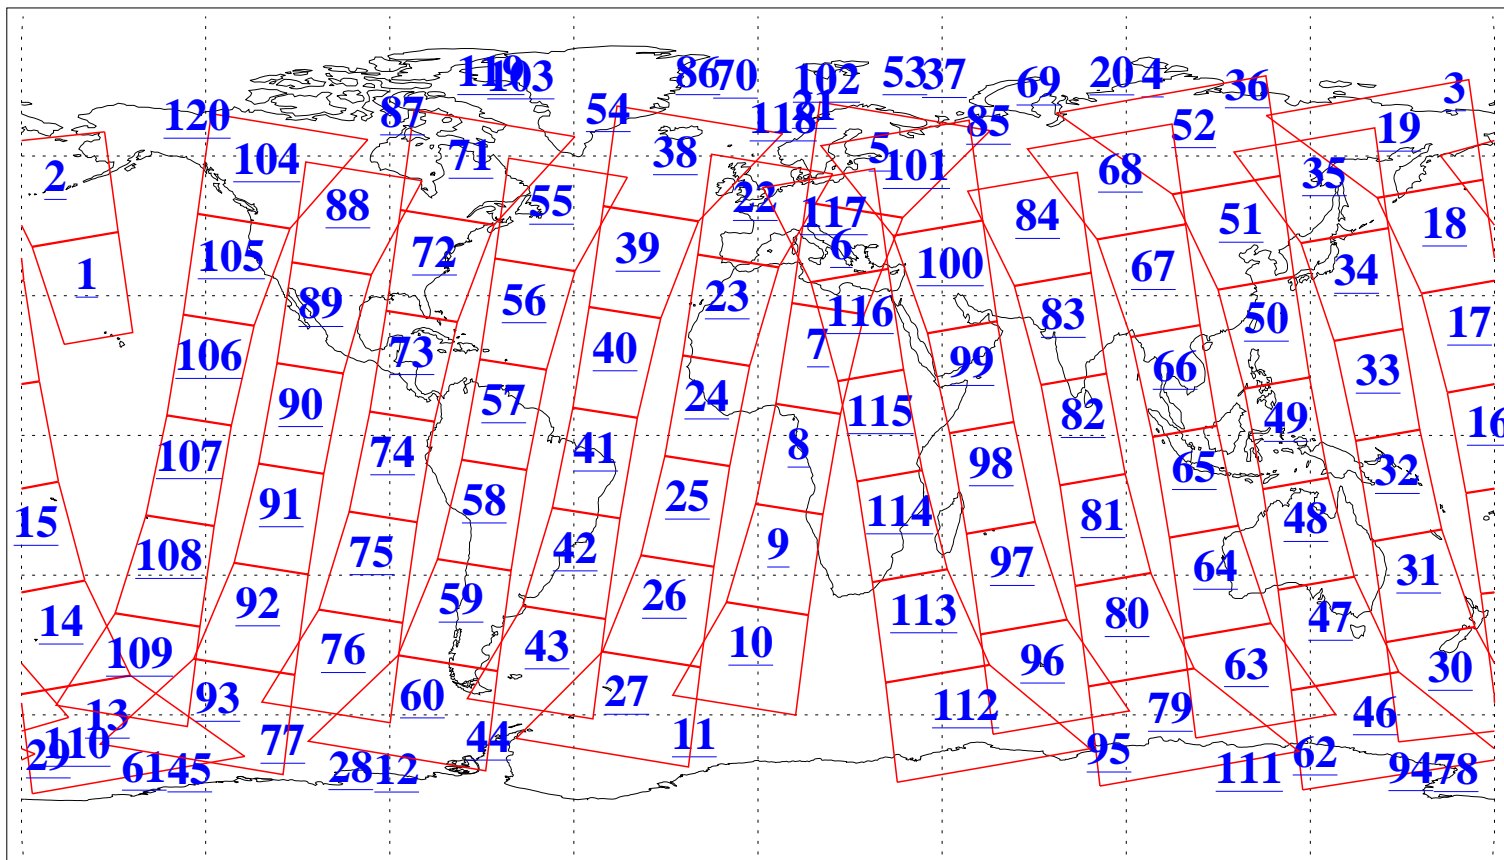

L1B Availability  
AMSU Granules: 240  
HSB Granules: 0  
AIRS Granules: 240

1 Jun 2004  
DoY 153  
Aqua Day 759  
Granules: 1 to 120

Granules: 121 to 240

Legend: AMSU Available, HSB Available, AIRS Available

L1B Availability  
AMSU Granules: 240  
HSB Granules: 0  
AIRS Granules: 240

1 Jun 2004  
DoY 153  
Aqua Day 759

Ascending Granules

Descending Granules

Legend: AMSU Available, HSB Available, AIRS Available

L1B Availability  
 AMSU Granules: 240  
 HSB Granules: 0  
 AIRS Granules: 240

1 Jun 2004  
 DoY 153  
 Aqua Day 759

Northern Hemisphere Granules

Southern Hemisphere Granules

Legend: AMSU Available, HSB Available, AIRS Available