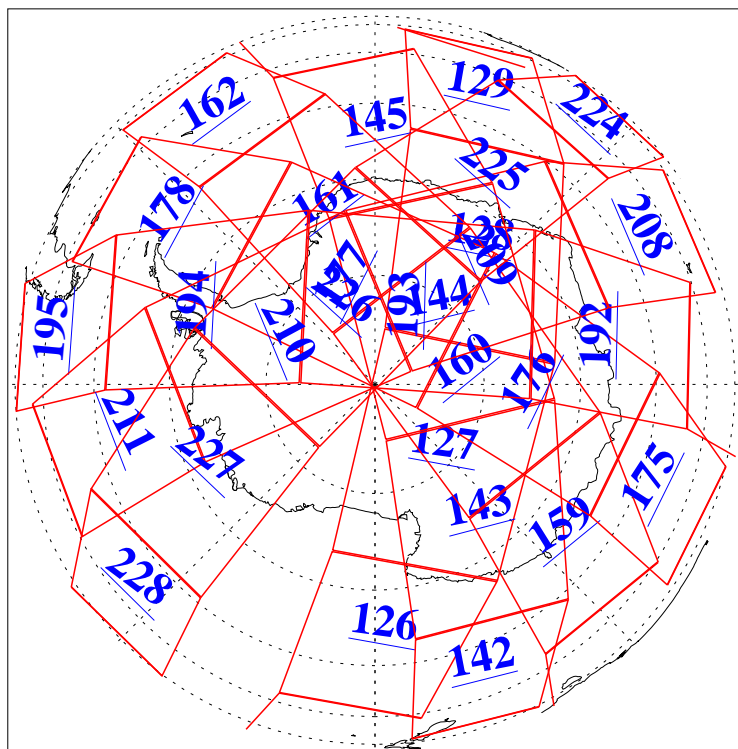

L1B Availability  
AMSU Granules: 240  
HSB Granules: 0  
AIRS Granules: 240

1 Jun 2004  
DoY 153  
Aqua Day 759  
Granules: 1 to 120

Granules: 121 to 240

Legend: AMSU Available, HSB Available, AIRS Available

L1B Availability  
AMSU Granules: 240  
HSB Granules: 0  
AIRS Granules: 240

1 Jun 2004  
DoY 153  
Aqua Day 759

Ascending Granules

Descending Granules

Legend: AMSU Available, HSB Available, AIRS Available

L1B Availability  
 AMSU Granules: 240  
 HSB Granules: 0  
 AIRS Granules: 240

1 Jun 2004  
 DoY 153  
 Aqua Day 759

Northern Hemisphere Granules

Southern Hemisphere Granules

Legend: AMSU Available, HSB Available, AIRS Available