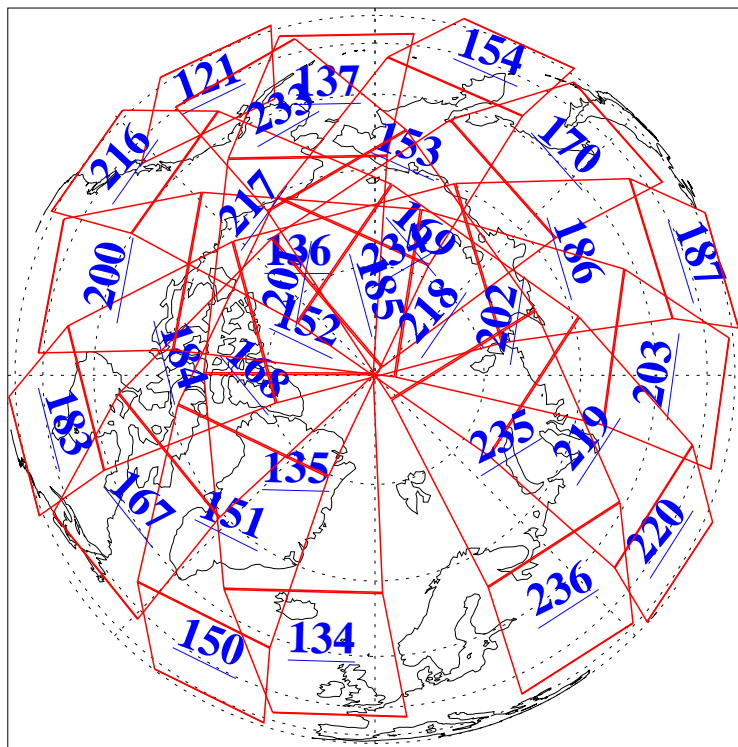

L1B Availability  
AMSU Granules: 240  
HSB Granules: 0  
AIRS Granules: 240

1 Jun 2004  
DoY 153  
Aqua Day 759  
Granules: 1 to 120

Granules: 121 to 240

Legend: AMSU Available, HSB Available, AIRS Available

L1B Availability  
AMSU Granules: 240  
HSB Granules: 0  
AIRS Granules: 240

1 Jun 2004  
DoY 153  
Aqua Day 759

Ascending Granules

Descending Granules

Legend: AMSU Available, HSB Available, AIRS Available

L1B Availability  
 AMSU Granules: 240  
 HSB Granules: 0  
 AIRS Granules: 240

1 Jun 2004  
 DoY 153  
 Aqua Day 759

Northern Hemisphere Granules

Southern Hemisphere Granules

Legend: AMSU Available, HSB Available, AIRS Available