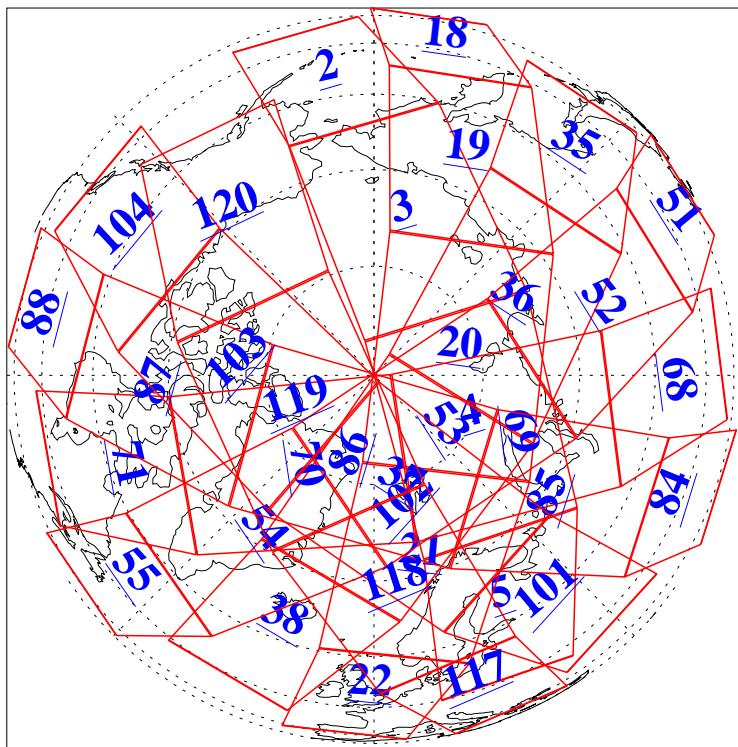

L1B Availability  
AMSU Granules: 240  
HSB Granules: 0  
AIRS Granules: 240

1 Jun 2004  
DoY 153  
Aqua Day 759  
Granules: 1 to 120

Granules: 121 to 240

Legend: AMSU Available, HSB Available, AIRS Available

L1B Availability  
AMSU Granules: 240  
HSB Granules: 0  
AIRS Granules: 240

1 Jun 2004  
DoY 153  
Aqua Day 759

Ascending Granules

Descending Granules

Legend: AMSU Available, HSB Available, AIRS Available

L1B Availability  
 AMSU Granules: 240  
 HSB Granules: 0  
 AIRS Granules: 240

1 Jun 2004  
 DoY 153  
 Aqua Day 759

Northern Hemisphere Granules

Southern Hemisphere Granules

Legend: AMSU Available, HSB Available, AIRS Available