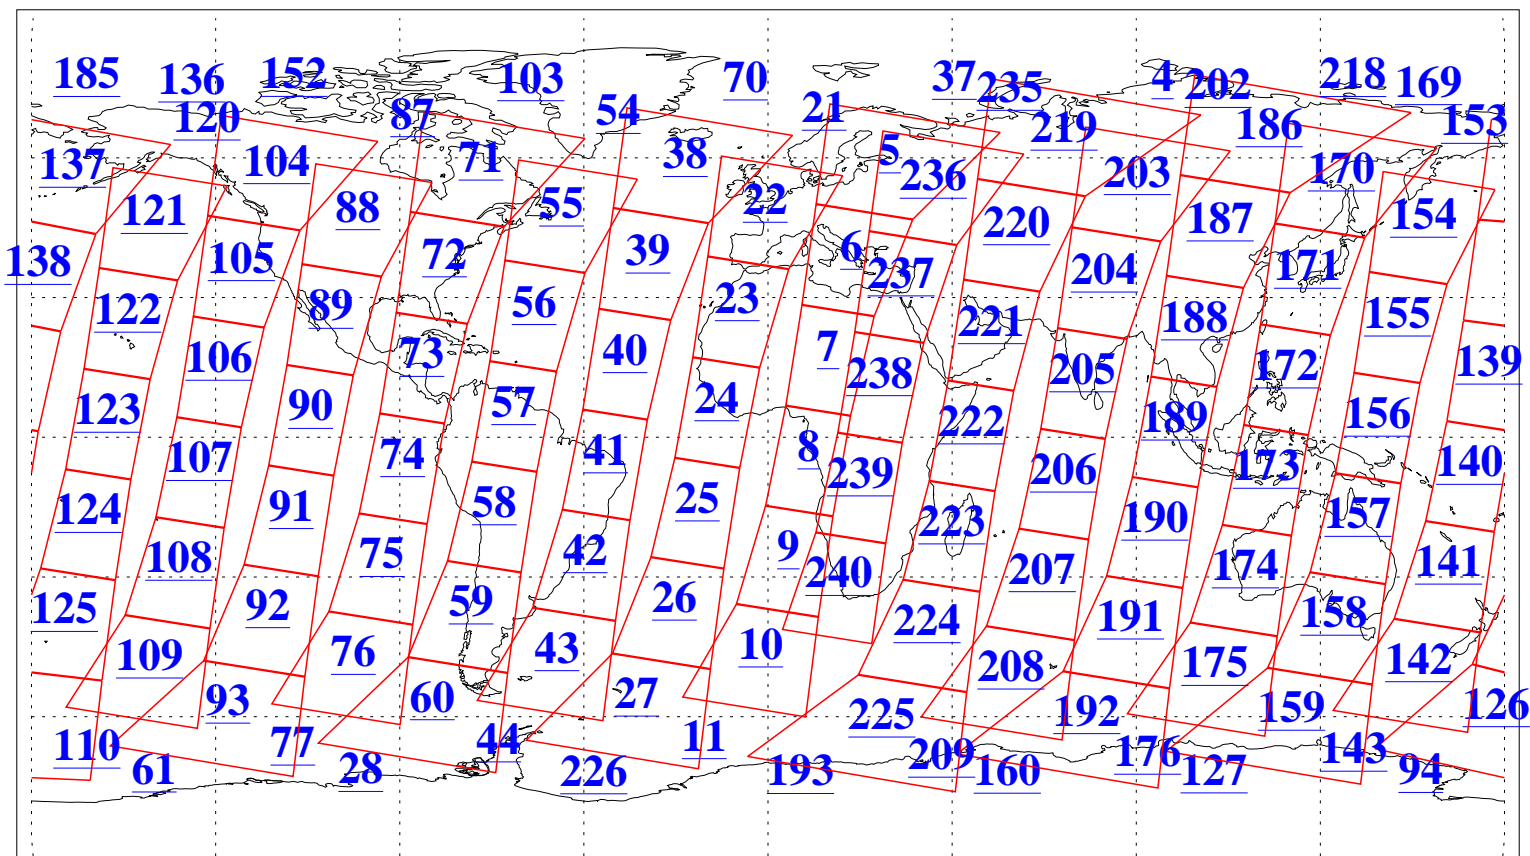

L1B Availability  
AMSU Granules: 240  
HSB Granules: 0  
AIRS Granules: 240

1 Jun 2004  
DoY 153  
Aqua Day 759  
Granules: 1 to 120

Granules: 121 to 240

Legend: AMSU Available, HSB Available, AIRS Available

L1B Availability  
AMSU Granules: 240  
HSB Granules: 0  
AIRS Granules: 240

1 Jun 2004  
DoY 153  
Aqua Day 759

Ascending Granules

Descending Granules

Legend: AMSU Available, HSB Available, AIRS Available

L1B Availability  
 AMSU Granules: 240  
 HSB Granules: 0  
 AIRS Granules: 240

1 Jun 2004  
 DoY 153  
 Aqua Day 759

Northern Hemisphere Granules

Southern Hemisphere Granules

Legend: AMSU Available, HSB Available, AIRS Available