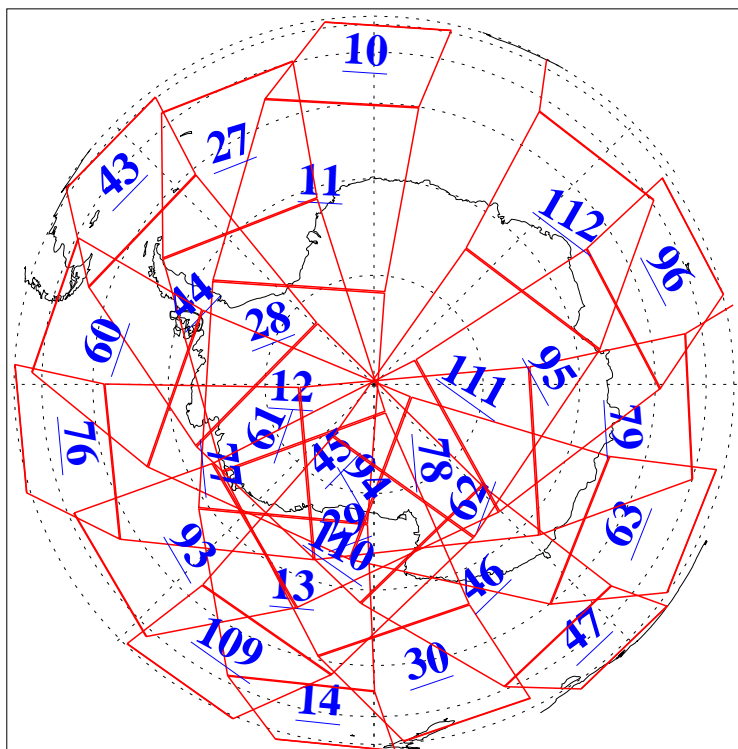

L1B Availability  
AMSU Granules: 240  
HSB Granules: 0  
AIRS Granules: 240

1 Jun 2004  
DoY 153  
Aqua Day 759  
Granules: 1 to 120

Granules: 121 to 240

Legend: AMSU Available, HSB Available, AIRS Available

L1B Availability  
AMSU Granules: 240  
HSB Granules: 0  
AIRS Granules: 240

1 Jun 2004  
DoY 153  
Aqua Day 759

Ascending Granules

Descending Granules

Legend: AMSU Available, HSB Available, AIRS Available

L1B Availability  
 AMSU Granules: 240  
 HSB Granules: 0  
 AIRS Granules: 240

1 Jun 2004  
 DoY 153  
 Aqua Day 759

Northern Hemisphere Granules

Southern Hemisphere Granules

Legend: AMSU Available, HSB Available, AIRS Available