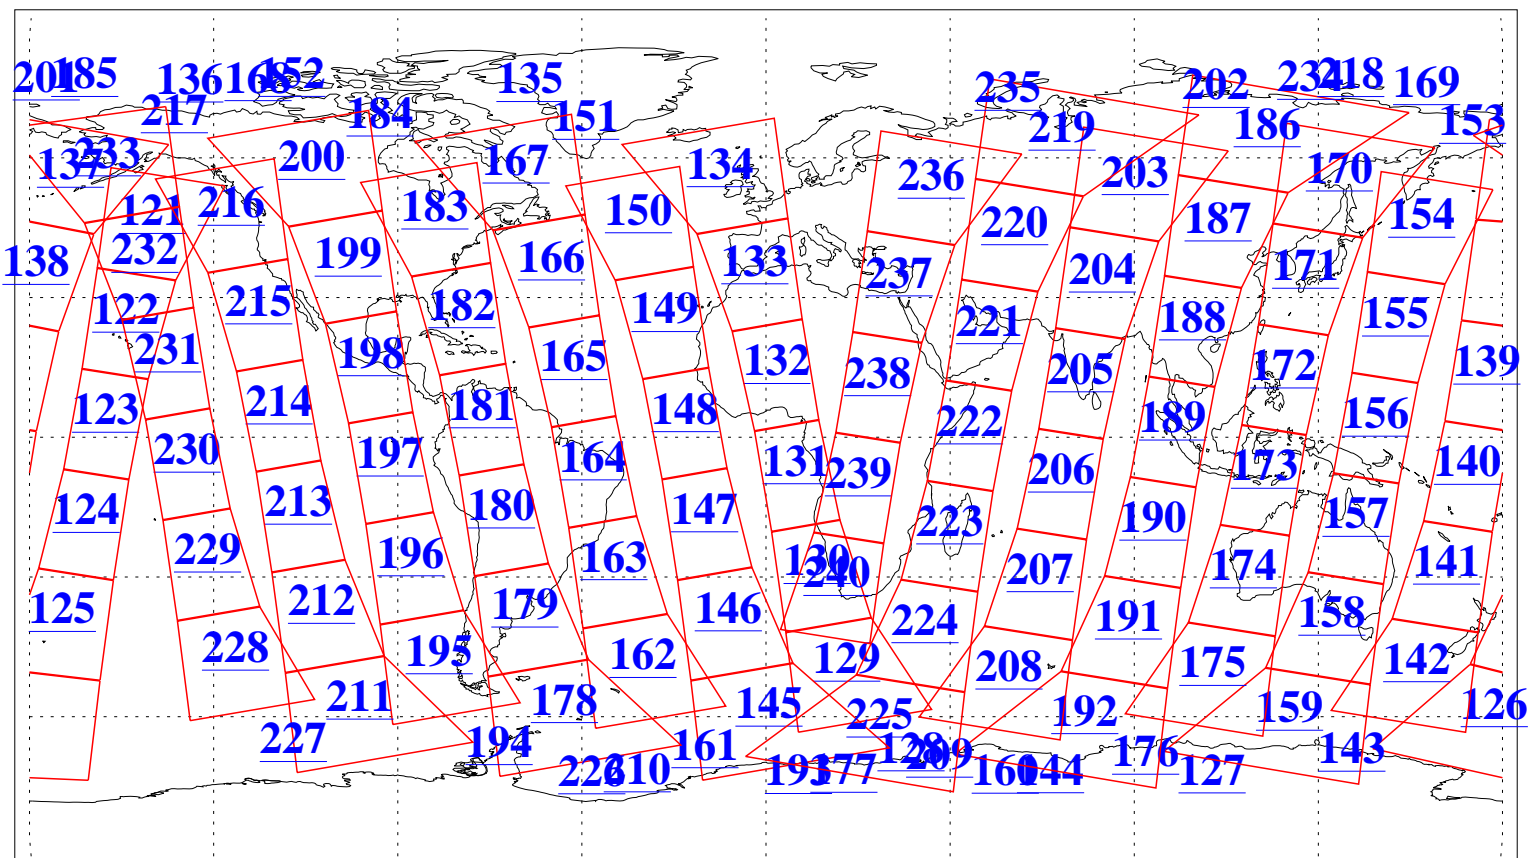

L1B Availability  
AMSU Granules: 240  
HSB Granules: 0  
AIRS Granules: 240

1 Jun 2004  
DoY 153  
Aqua Day 759  
Granules: 1 to 120

Granules: 121 to 240

Legend: AMSU Available, HSB Available, AIRS Available

L1B Availability  
AMSU Granules: 240  
HSB Granules: 0  
AIRS Granules: 240

1 Jun 2004  
DoY 153  
Aqua Day 759

Ascending Granules

Descending Granules

Legend: AMSU Available, HSB Available, AIRS Available

L1B Availability  
 AMSU Granules: 240  
 HSB Granules: 0  
 AIRS Granules: 240

1 Jun 2004  
 DoY 153  
 Aqua Day 759

Northern Hemisphere Granules

Southern Hemisphere Granules

Legend: AMSU Available, HSB Available, AIRS Available