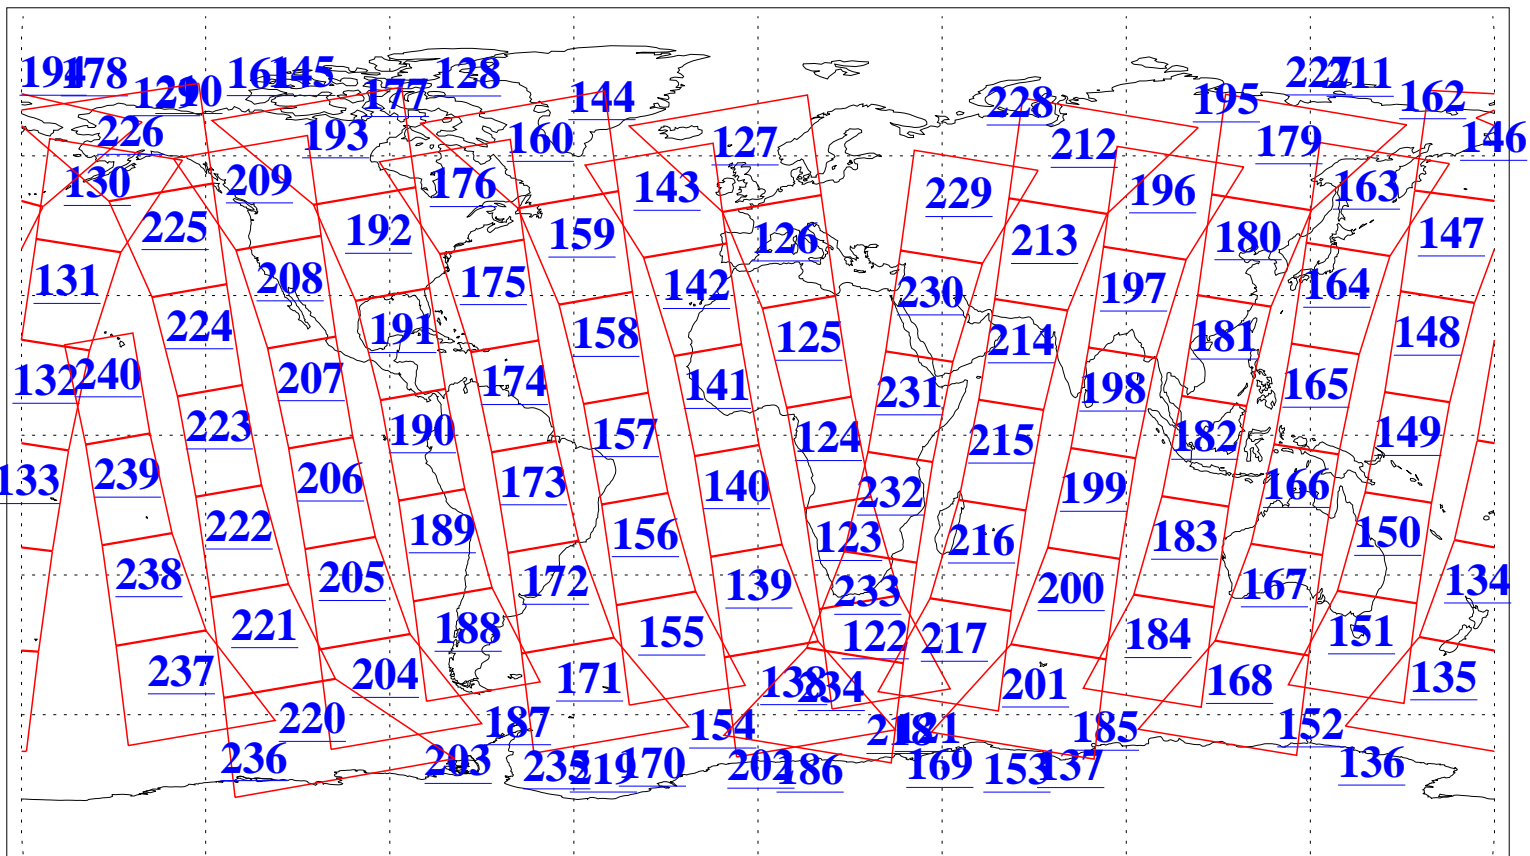

L1B Availability
AMSU Granules: 240
HSB Granules: 0
AIRS Granules: 240

31 May 2004
DoY 152
Aqua Day 758
Granules: 1 to 120

Granules: 121 to 240

Legend: AMSU Available, HSB Available, AIRS Available

L1B Availability
AMSU Granules: 240
HSB Granules: 0
AIRS Granules: 240

31 May 2004
DoY 152
Aqua Day 758

Ascending Granules

Descending Granules

Legend: AMSU Available, HSB Available, AIRS Available

L1B Availability
 AMSU Granules: 240
 HSB Granules: 0
 AIRS Granules: 240

31 May 2004
 DoY 152
 Aqua Day 758

Northern Hemisphere Granules

Southern Hemisphere Granules

Legend: AMSU Available, HSB Available, AIRS Available