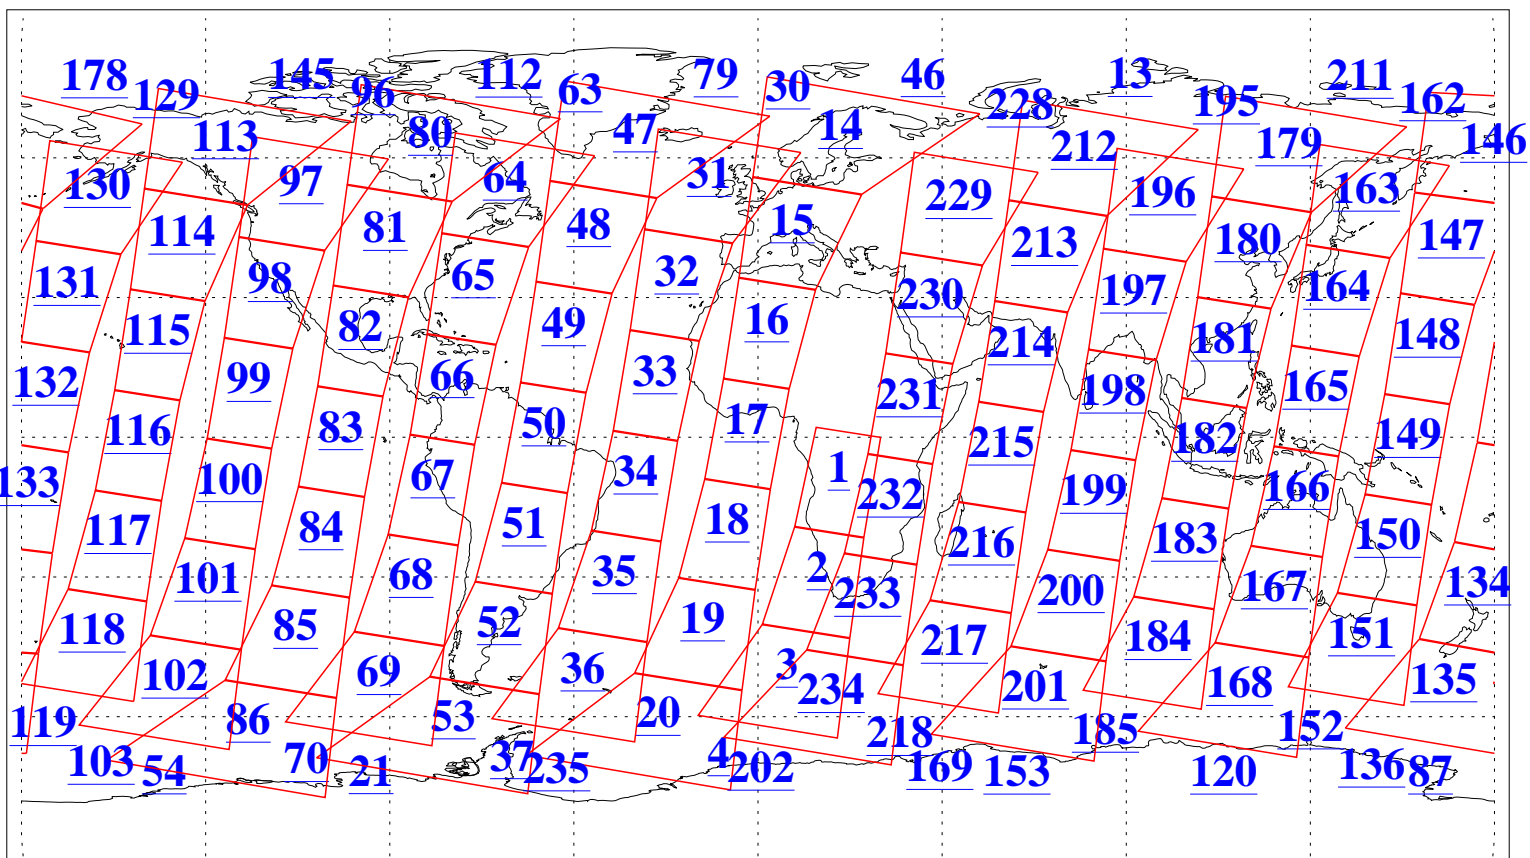

L1B Availability
AMSU Granules: 240
HSB Granules: 0
AIRS Granules: 240

31 May 2004
DoY 152
Aqua Day 758
Granules: 1 to 120

Granules: 121 to 240

Legend: AMSU Available, HSB Available, AIRS Available

L1B Availability
AMSU Granules: 240
HSB Granules: 0
AIRS Granules: 240

31 May 2004
DoY 152
Aqua Day 758

Ascending Granules

Descending Granules

Legend: AMSU Available, HSB Available, AIRS Available

L1B Availability
 AMSU Granules: 240
 HSB Granules: 0
 AIRS Granules: 240

31 May 2004
 DoY 152
 Aqua Day 758

Northern Hemisphere Granules

Southern Hemisphere Granules

Legend: AMSU Available, HSB Available, AIRS Available