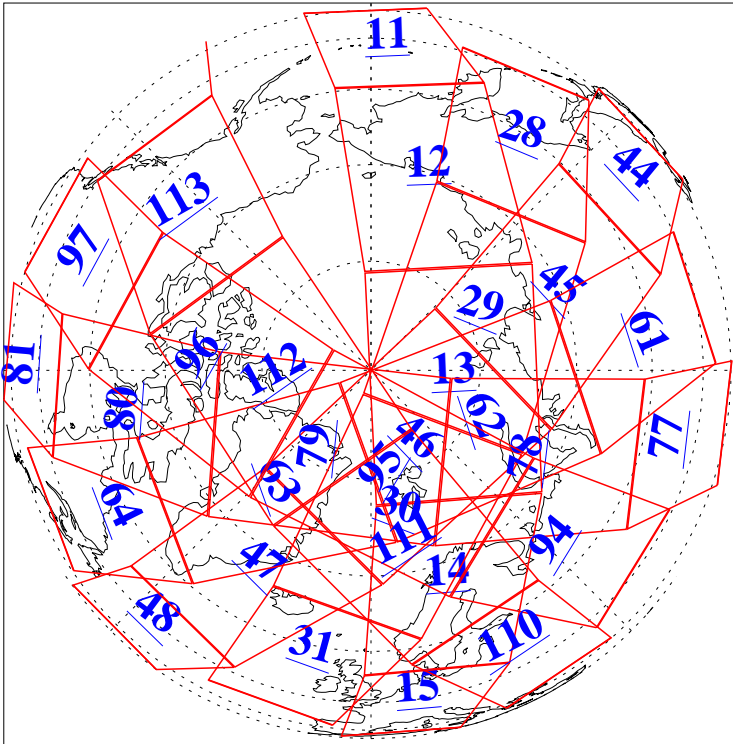

L1B Availability
AMSU Granules: 240
HSB Granules: 0
AIRS Granules: 240

31 May 2004
DoY 152
Aqua Day 758
Granules: 1 to 120

Granules: 121 to 240

Legend: AMSU Available, HSB Available, AIRS Available

L1B Availability
AMSU Granules: 240
HSB Granules: 0
AIRS Granules: 240

31 May 2004
DoY 152
Aqua Day 758

Ascending Granules

Descending Granules

Legend: AMSU Available, HSB Available, AIRS Available

L1B Availability
 AMSU Granules: 240
 HSB Granules: 0
 AIRS Granules: 240

31 May 2004
 DoY 152
 Aqua Day 758

Northern Hemisphere Granules

Southern Hemisphere Granules

Legend: AMSU Available, HSB Available, AIRS Available