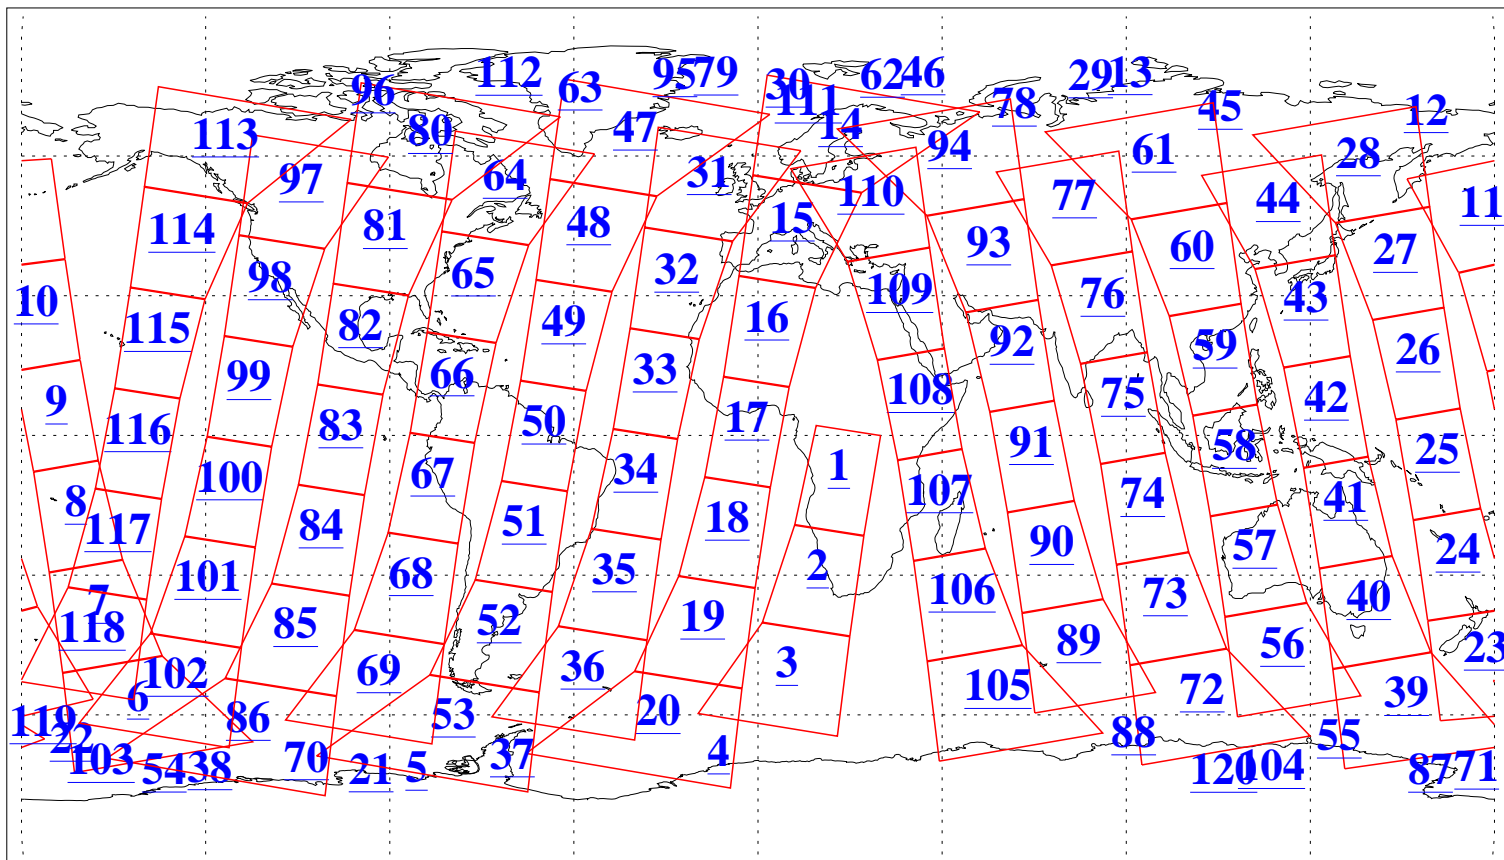

L1B Availability
AMSU Granules: 240
HSB Granules: 0
AIRS Granules: 240

31 May 2004
DoY 152
Aqua Day 758
Granules: 1 to 120

Granules: 121 to 240

Legend: AMSU Available, HSB Available, AIRS Available

L1B Availability
AMSU Granules: 240
HSB Granules: 0
AIRS Granules: 240

31 May 2004
DoY 152
Aqua Day 758

Ascending Granules

Descending Granules

Legend: AMSU Available, HSB Available, AIRS Available

L1B Availability
 AMSU Granules: 240
 HSB Granules: 0
 AIRS Granules: 240

31 May 2004
 DoY 152
 Aqua Day 758

Northern Hemisphere Granules

Southern Hemisphere Granules

Legend: AMSU Available, HSB Available, AIRS Available