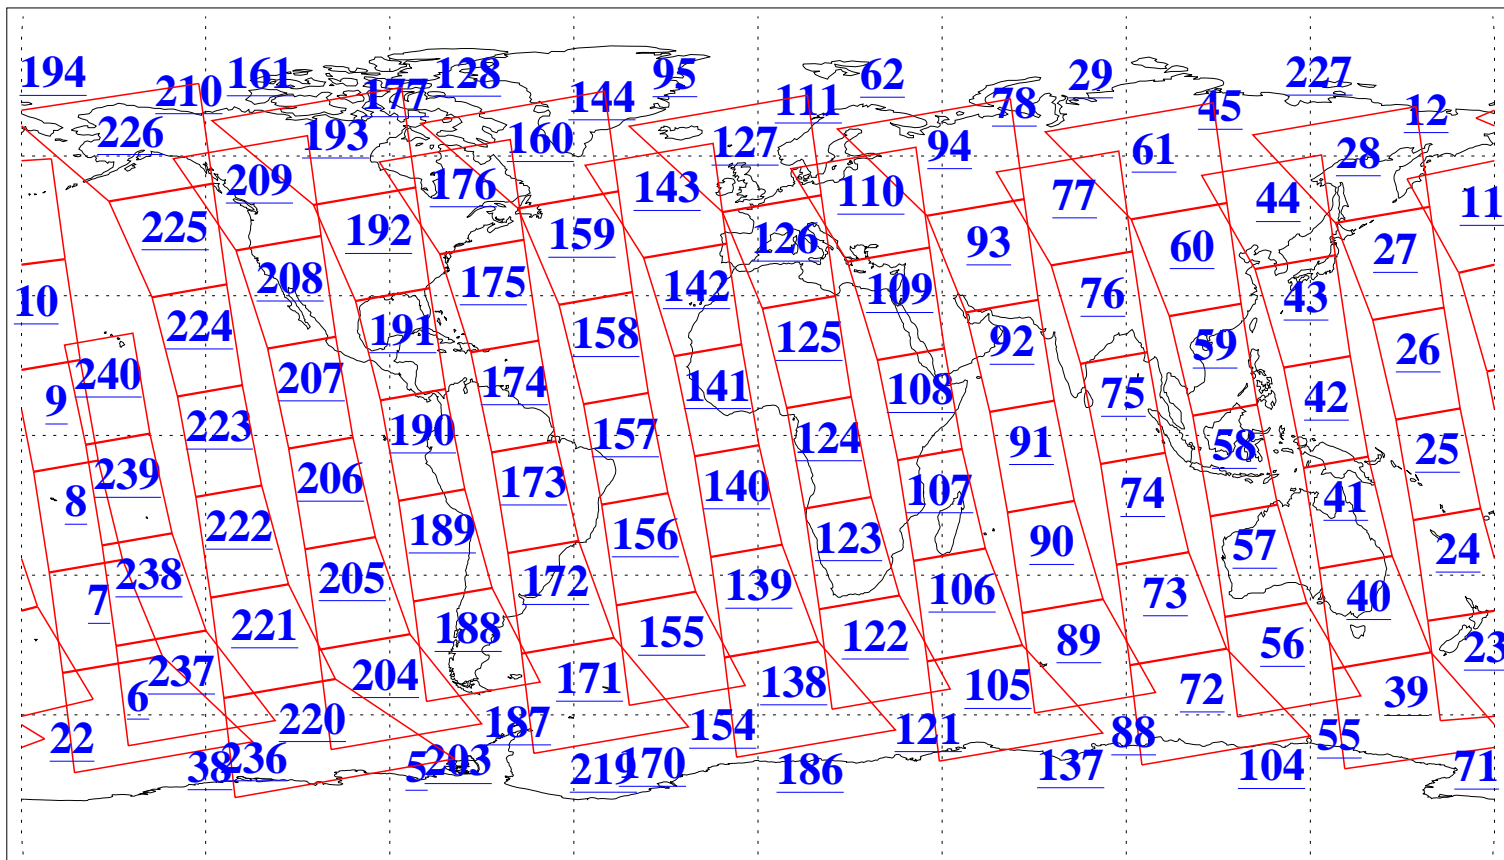

L1B Availability
AMSU Granules: 240
HSB Granules: 0
AIRS Granules: 240

31 May 2004
DoY 152
Aqua Day 758
Granules: 1 to 120

Granules: 121 to 240

Legend: AMSU Available, HSB Available, AIRS Available

L1B Availability
AMSU Granules: 240
HSB Granules: 0
AIRS Granules: 240

31 May 2004
DoY 152
Aqua Day 758

Ascending Granules

Descending Granules

Legend: AMSU Available, HSB Available, AIRS Available

L1B Availability
 AMSU Granules: 240
 HSB Granules: 0
 AIRS Granules: 240

31 May 2004
 DoY 152
 Aqua Day 758

Northern Hemisphere Granules

Southern Hemisphere Granules

Legend: AMSU Available, HSB Available, AIRS Available