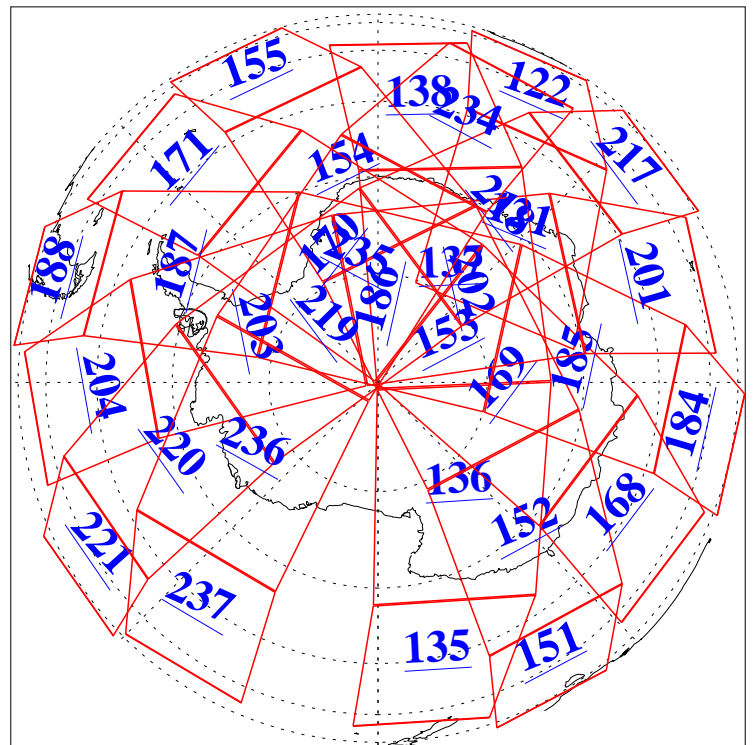

L1B Availability
AMSU Granules: 240
HSB Granules: 0
AIRS Granules: 240

31 May 2004
DoY 152
Aqua Day 758
Granules: 1 to 120

Granules: 121 to 240

Legend: AMSU Available, HSB Available, AIRS Available

L1B Availability
AMSU Granules: 240
HSB Granules: 0
AIRS Granules: 240

31 May 2004
DoY 152
Aqua Day 758

Ascending Granules

Descending Granules

Legend: AMSU Available, HSB Available, AIRS Available

L1B Availability
 AMSU Granules: 240
 HSB Granules: 0
 AIRS Granules: 240

31 May 2004
 DoY 152
 Aqua Day 758

Northern Hemisphere Granules

Southern Hemisphere Granules

Legend: AMSU Available, HSB Available, AIRS Available