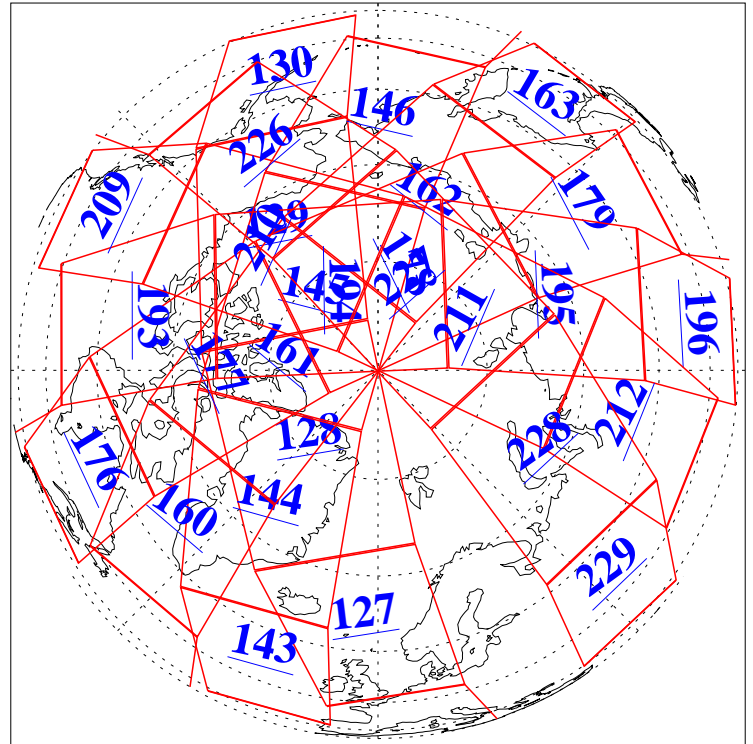

L1B Availability
AMSU Granules: 240
HSB Granules: 0
AIRS Granules: 240

31 May 2004
DoY 152
Aqua Day 758
Granules: 1 to 120

Granules: 121 to 240

Legend: AMSU Available, HSB Available, AIRS Available

L1B Availability
AMSU Granules: 240
HSB Granules: 0
AIRS Granules: 240

31 May 2004
DoY 152
Aqua Day 758

Ascending Granules

Descending Granules

Legend: AMSU Available, HSB Available, AIRS Available

L1B Availability
 AMSU Granules: 240
 HSB Granules: 0
 AIRS Granules: 240

31 May 2004
 DoY 152
 Aqua Day 758

Northern Hemisphere Granules

Southern Hemisphere Granules

Legend: AMSU Available, HSB Available, AIRS Available