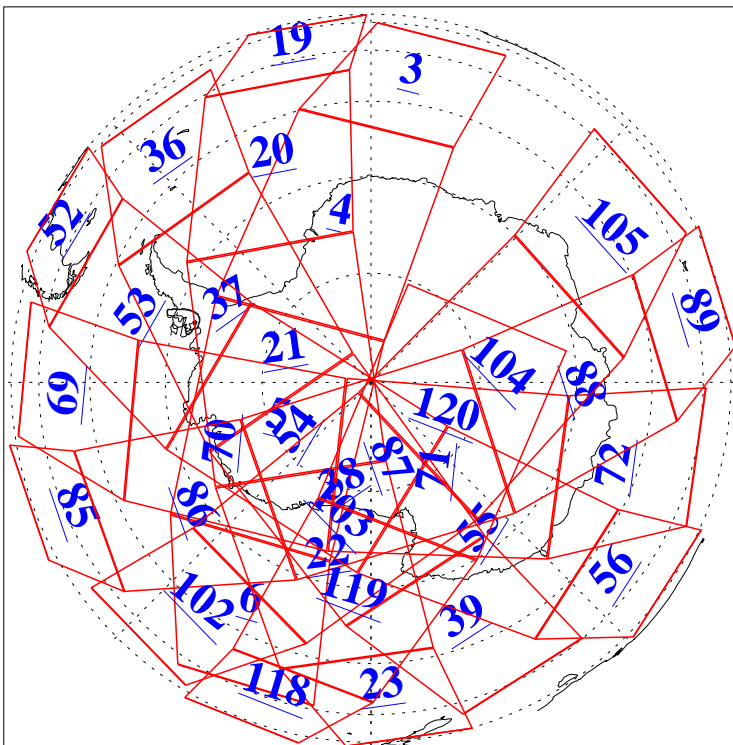

L1B Availability
AMSU Granules: 240
HSB Granules: 0
AIRS Granules: 240

31 May 2004
DoY 152
Aqua Day 758
Granules: 1 to 120

Granules: 121 to 240

Legend: AMSU Available, HSB Available, AIRS Available

L1B Availability
AMSU Granules: 240
HSB Granules: 0
AIRS Granules: 240

31 May 2004
DoY 152
Aqua Day 758

Ascending Granules

Descending Granules

Legend: AMSU Available, HSB Available, AIRS Available

L1B Availability
 AMSU Granules: 240
 HSB Granules: 0
 AIRS Granules: 240

31 May 2004
 DoY 152
 Aqua Day 758

Northern Hemisphere Granules

Southern Hemisphere Granules

Legend: AMSU Available, HSB Available, AIRS Available