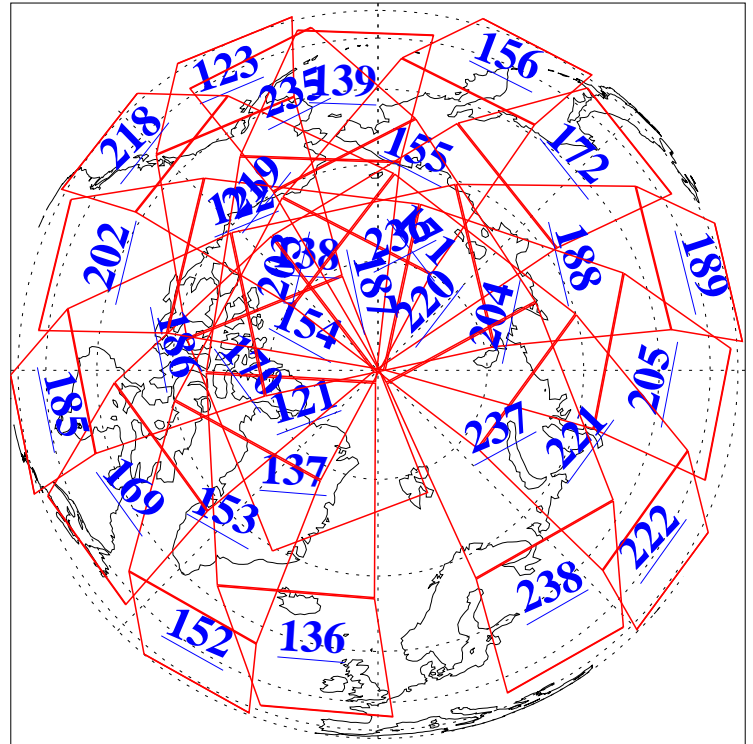

L1B Availability  
AMSU Granules: 240  
HSB Granules: 0  
AIRS Granules: 237

30 May 2004  
DoY 151  
Aqua Day 757  
Granules: 1 to 120

Granules: 121 to 240

Legend: AMSU Available, HSB Available, AIRS Available

L1B Availability  
AMSU Granules: 240  
HSB Granules: 0  
AIRS Granules: 237

30 May 2004  
DoY 151  
Aqua Day 757

Ascending Granules

Descending Granules

Legend: AMSU Available, HSB Available, AIRS Available

L1B Availability  
 AMSU Granules: 240  
 HSB Granules: 0  
 AIRS Granules: 237

30 May 2004  
 DoY 151  
 Aqua Day 757

Northern Hemisphere Granules

Southern Hemisphere Granules

Legend: AMSU Available, HSB Available, AIRS Available