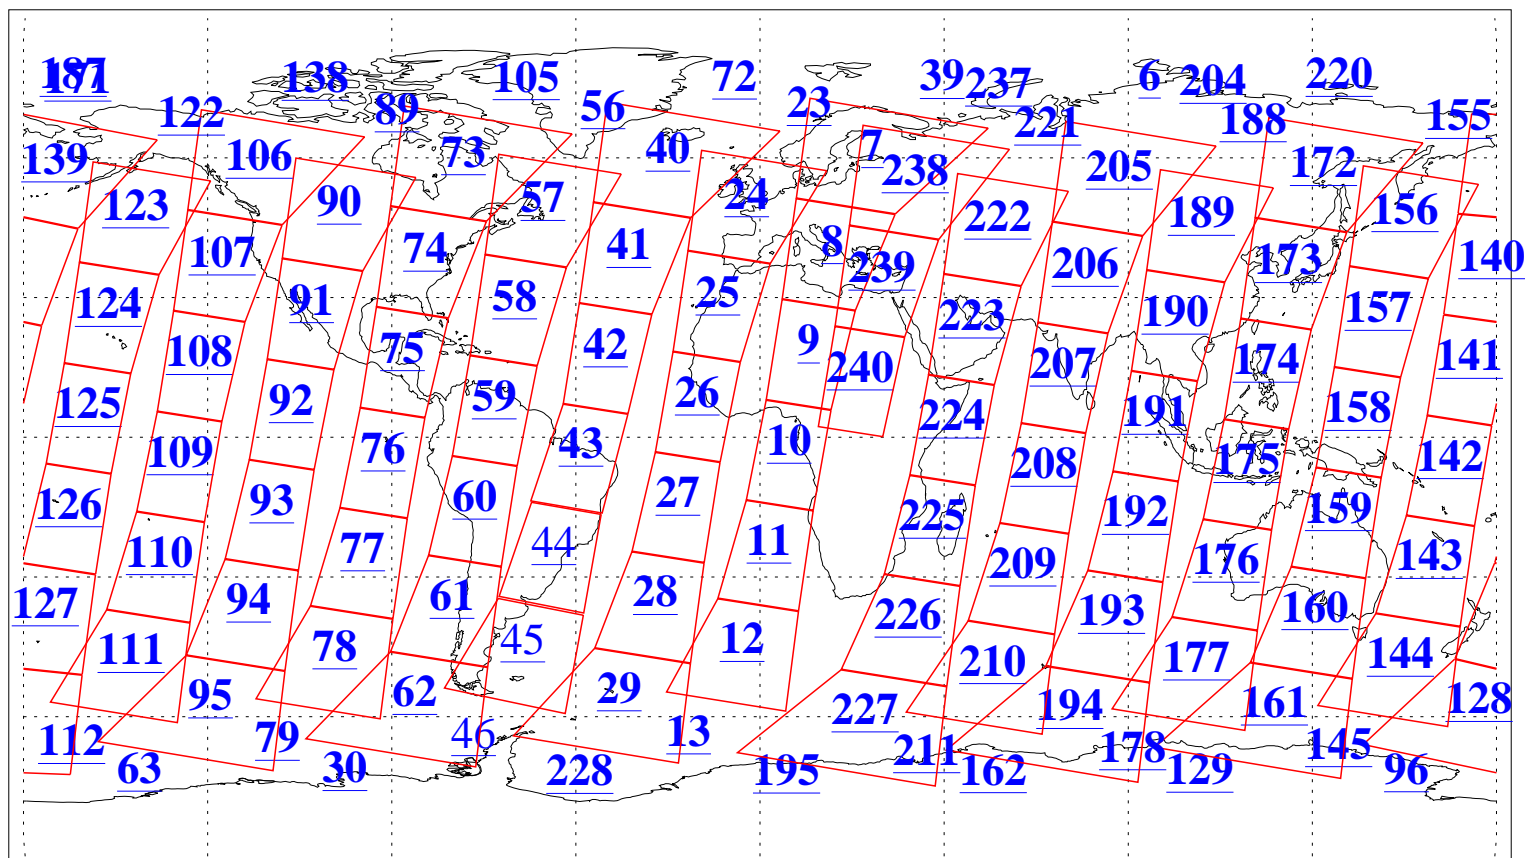

L1B Availability  
AMSU Granules: 240  
HSB Granules: 0  
AIRS Granules: 237

30 May 2004  
DoY 151  
Aqua Day 757  
Granules: 1 to 120

Granules: 121 to 240

Legend: AMSU Available, HSB Available, AIRS Available

L1B Availability  
AMSU Granules: 240  
HSB Granules: 0  
AIRS Granules: 237

30 May 2004  
DoY 151  
Aqua Day 757

Ascending Granules

Descending Granules

Legend: AMSU Available, HSB Available, AIRS Available

L1B Availability  
 AMSU Granules: 240  
 HSB Granules: 0  
 AIRS Granules: 237

30 May 2004  
 DoY 151  
 Aqua Day 757

Northern Hemisphere Granules

Southern Hemisphere Granules

Legend: AMSU Available, HSB Available, AIRS Available