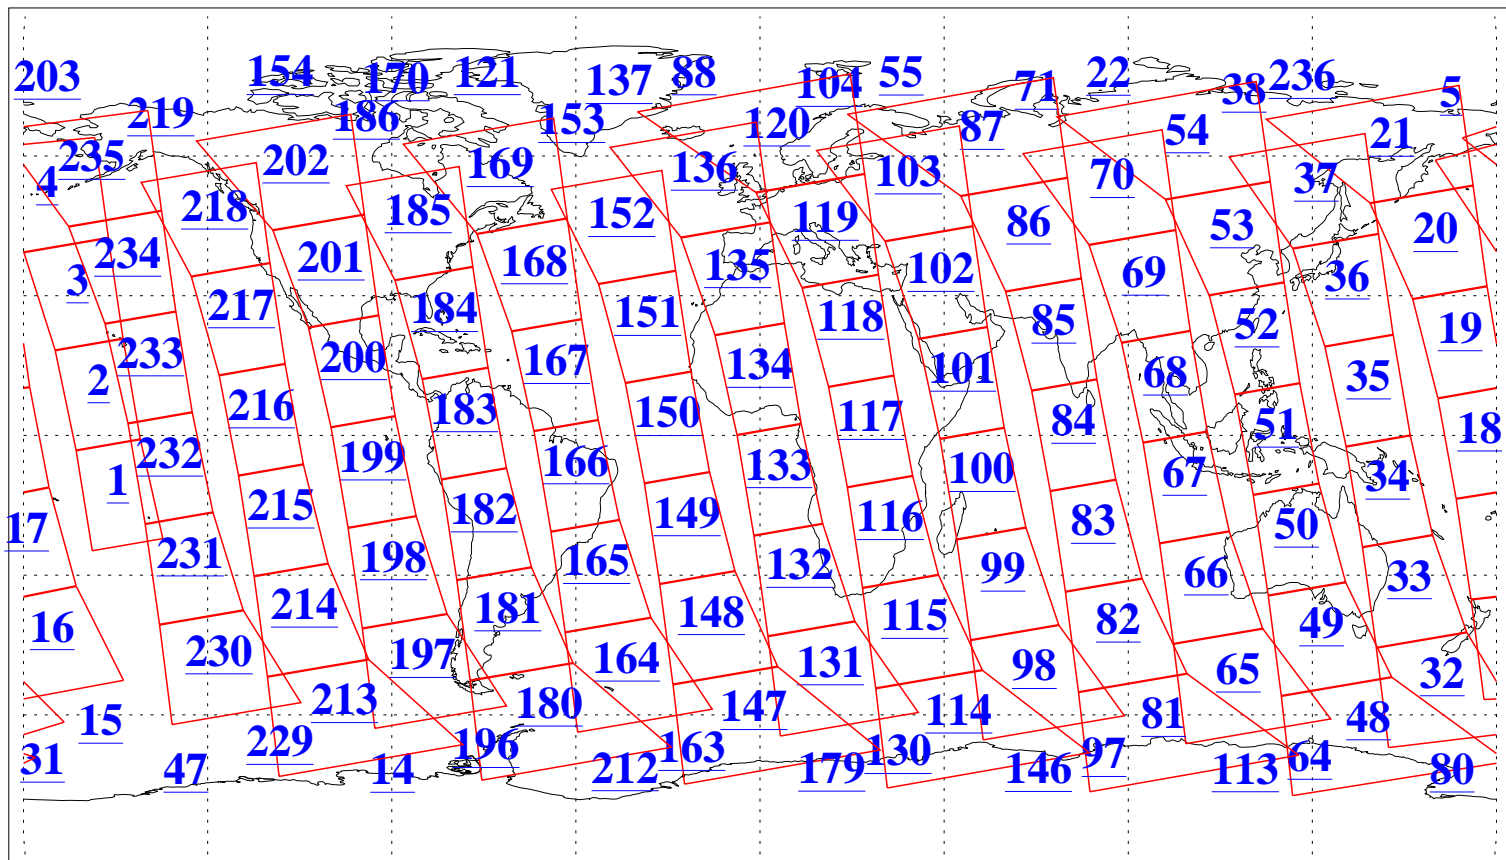

L1B Availability  
AMSU Granules: 240  
HSB Granules: 0  
AIRS Granules: 237

30 May 2004  
DoY 151  
Aqua Day 757  
Granules: 1 to 120

Granules: 121 to 240

Legend: AMSU Available, HSB Available, AIRS Available

L1B Availability  
AMSU Granules: 240  
HSB Granules: 0  
AIRS Granules: 237

30 May 2004  
DoY 151  
Aqua Day 757

Ascending Granules

Descending Granules

Legend: AMSU Available, HSB Available, AIRS Available

L1B Availability  
 AMSU Granules: 240  
 HSB Granules: 0  
 AIRS Granules: 237

30 May 2004  
 DoY 151  
 Aqua Day 757

Northern Hemisphere Granules

Southern Hemisphere Granules

Legend: AMSU Available, HSB Available, AIRS Available