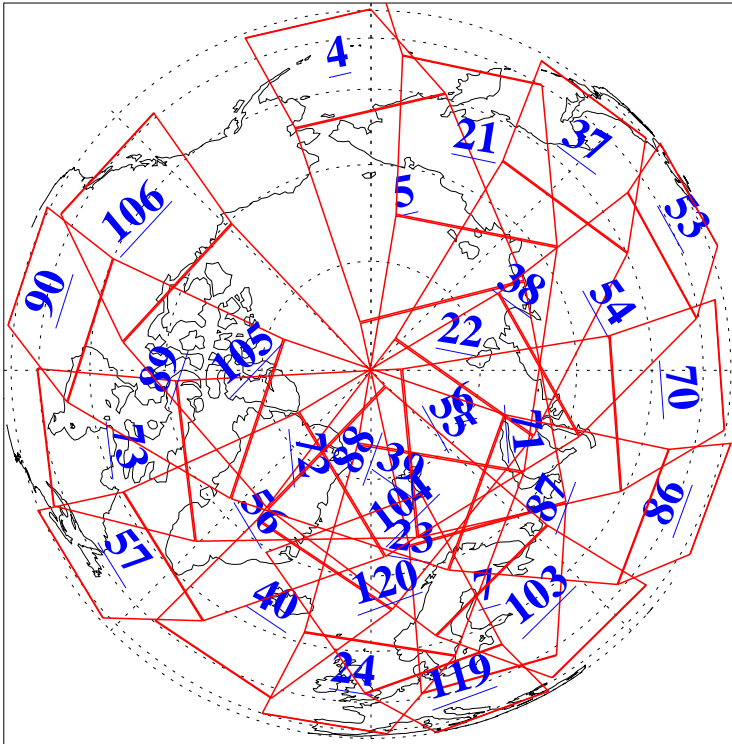

L1B Availability  
AMSU Granules: 240  
HSB Granules: 0  
AIRS Granules: 237

30 May 2004  
DoY 151  
Aqua Day 757  
Granules: 1 to 120

Granules: 121 to 240

Legend: AMSU Available, HSB Available, AIRS Available

L1B Availability  
AMSU Granules: 240  
HSB Granules: 0  
AIRS Granules: 237

30 May 2004  
DoY 151  
Aqua Day 757

Ascending Granules

Descending Granules

Legend: AMSU Available, HSB Available, AIRS Available

L1B Availability  
 AMSU Granules: 240  
 HSB Granules: 0  
 AIRS Granules: 237

30 May 2004  
 DoY 151  
 Aqua Day 757

Northern Hemisphere Granules

Southern Hemisphere Granules

Legend: AMSU Available, HSB Available, AIRS Available