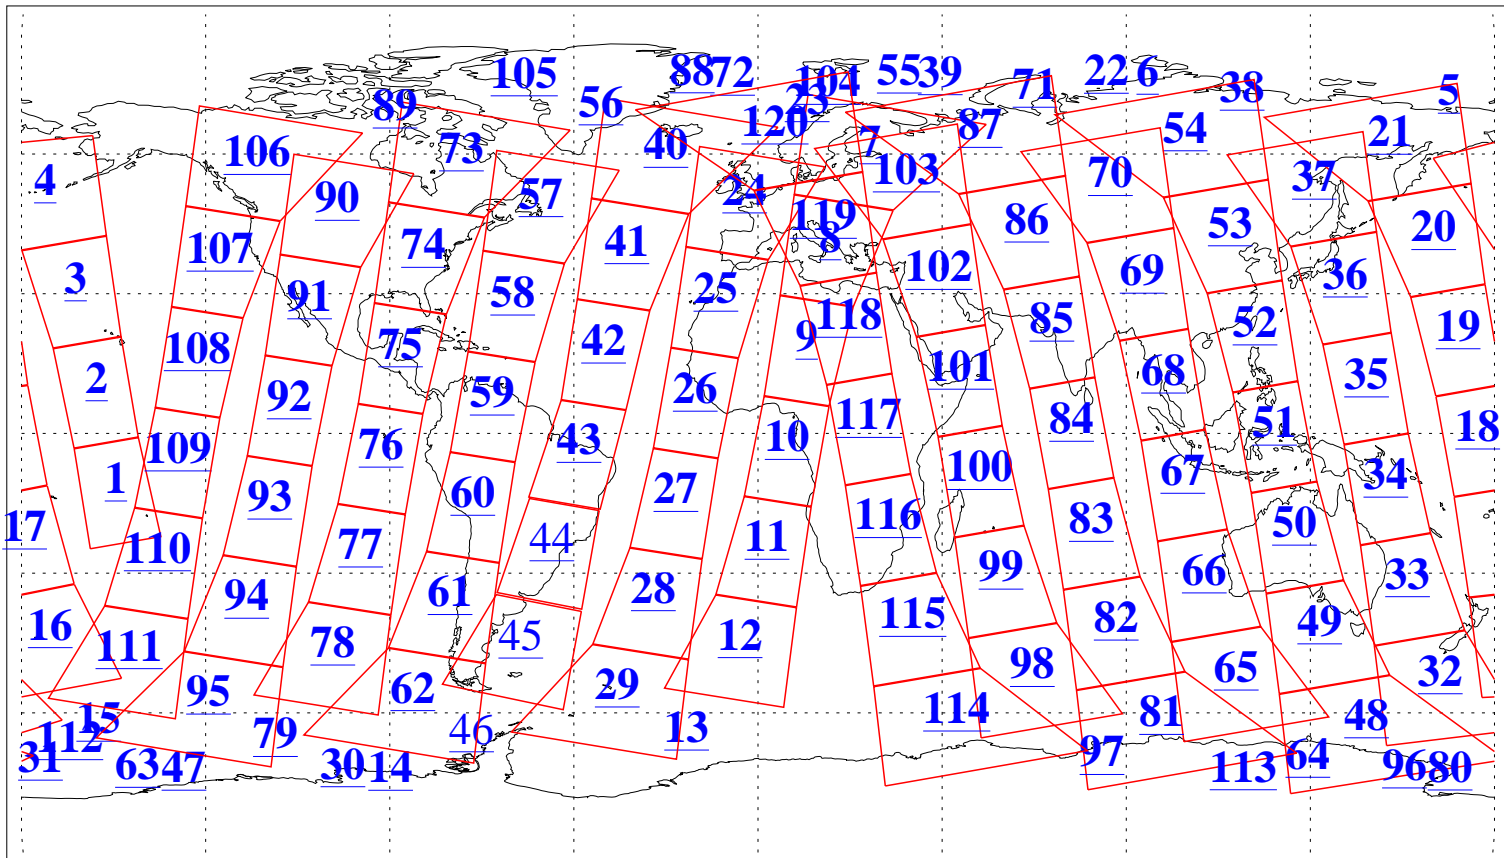

L1B Availability  
AMSU Granules: 240  
HSB Granules: 0  
AIRS Granules: 237

30 May 2004  
DoY 151  
Aqua Day 757  
Granules: 1 to 120

Granules: 121 to 240

Legend: AMSU Available, HSB Available, AIRS Available

L1B Availability  
AMSU Granules: 240  
HSB Granules: 0  
AIRS Granules: 237

30 May 2004  
DoY 151  
Aqua Day 757

Ascending Granules

Descending Granules

Legend: AMSU Available, HSB Available, AIRS Available

L1B Availability  
 AMSU Granules: 240  
 HSB Granules: 0  
 AIRS Granules: 237

30 May 2004  
 DoY 151  
 Aqua Day 757

Northern Hemisphere Granules

Southern Hemisphere Granules

Legend: AMSU Available, HSB Available, AIRS Available