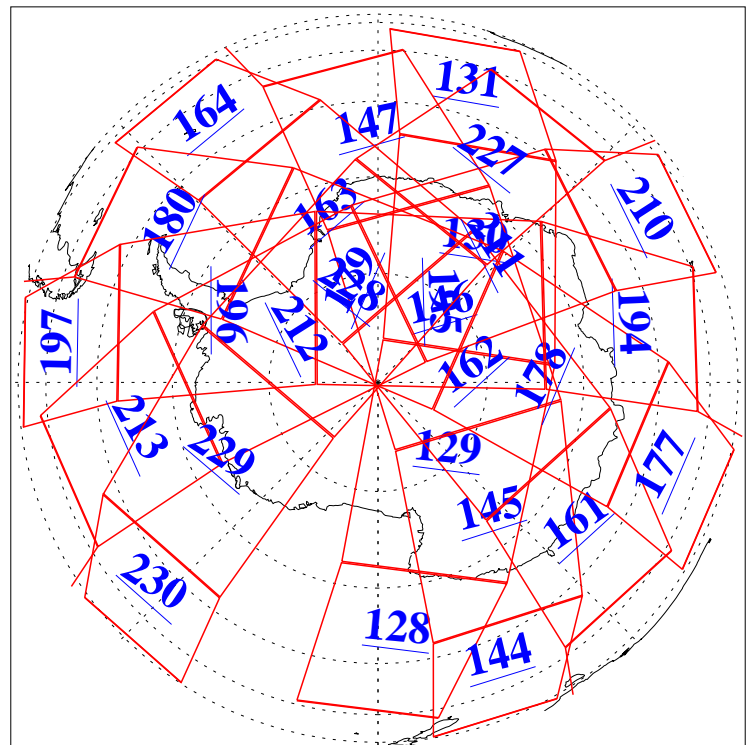

L1B Availability  
AMSU Granules: 240  
HSB Granules: 0  
AIRS Granules: 237

30 May 2004  
DoY 151  
Aqua Day 757  
Granules: 1 to 120

Granules: 121 to 240

Legend: AMSU Available, HSB Available, AIRS Available

L1B Availability  
AMSU Granules: 240  
HSB Granules: 0  
AIRS Granules: 237

30 May 2004  
DoY 151  
Aqua Day 757

Ascending Granules

Descending Granules

Legend: AMSU Available, HSB Available, AIRS Available

L1B Availability  
 AMSU Granules: 240  
 HSB Granules: 0  
 AIRS Granules: 237

30 May 2004  
 DoY 151  
 Aqua Day 757

Northern Hemisphere Granules

Southern Hemisphere Granules

Legend: AMSU Available, HSB Available, AIRS Available