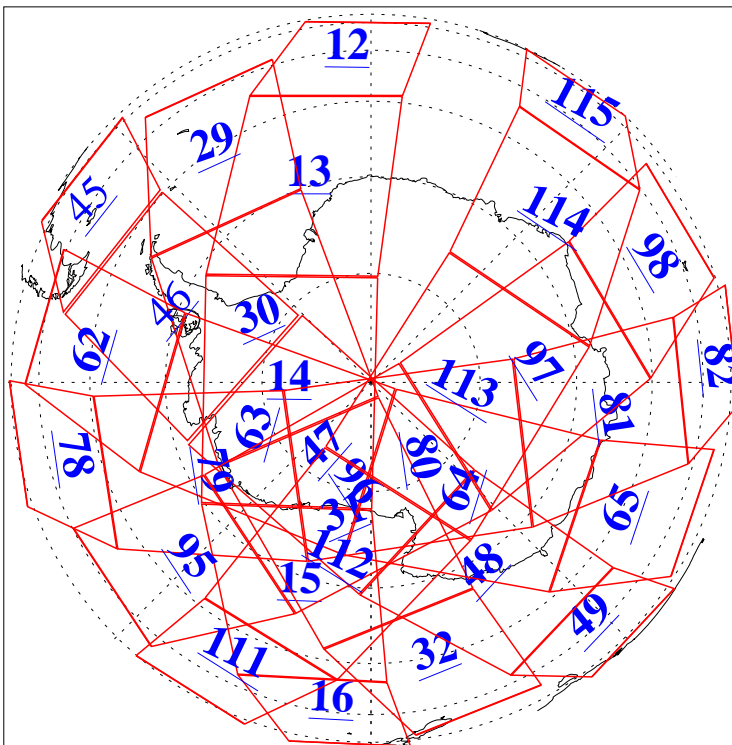

L1B Availability  
AMSU Granules: 240  
HSB Granules: 0  
AIRS Granules: 237

30 May 2004  
DoY 151  
Aqua Day 757  
Granules: 1 to 120

Granules: 121 to 240

Legend: AMSU Available, HSB Available, AIRS Available

L1B Availability  
AMSU Granules: 240  
HSB Granules: 0  
AIRS Granules: 237

30 May 2004  
DoY 151  
Aqua Day 757

Ascending Granules

Descending Granules

Legend: AMSU Available, HSB Available, AIRS Available

L1B Availability  
 AMSU Granules: 240  
 HSB Granules: 0  
 AIRS Granules: 237

30 May 2004  
 DoY 151  
 Aqua Day 757

Northern Hemisphere Granules

Southern Hemisphere Granules

Legend: AMSU Available, HSB Available, AIRS Available