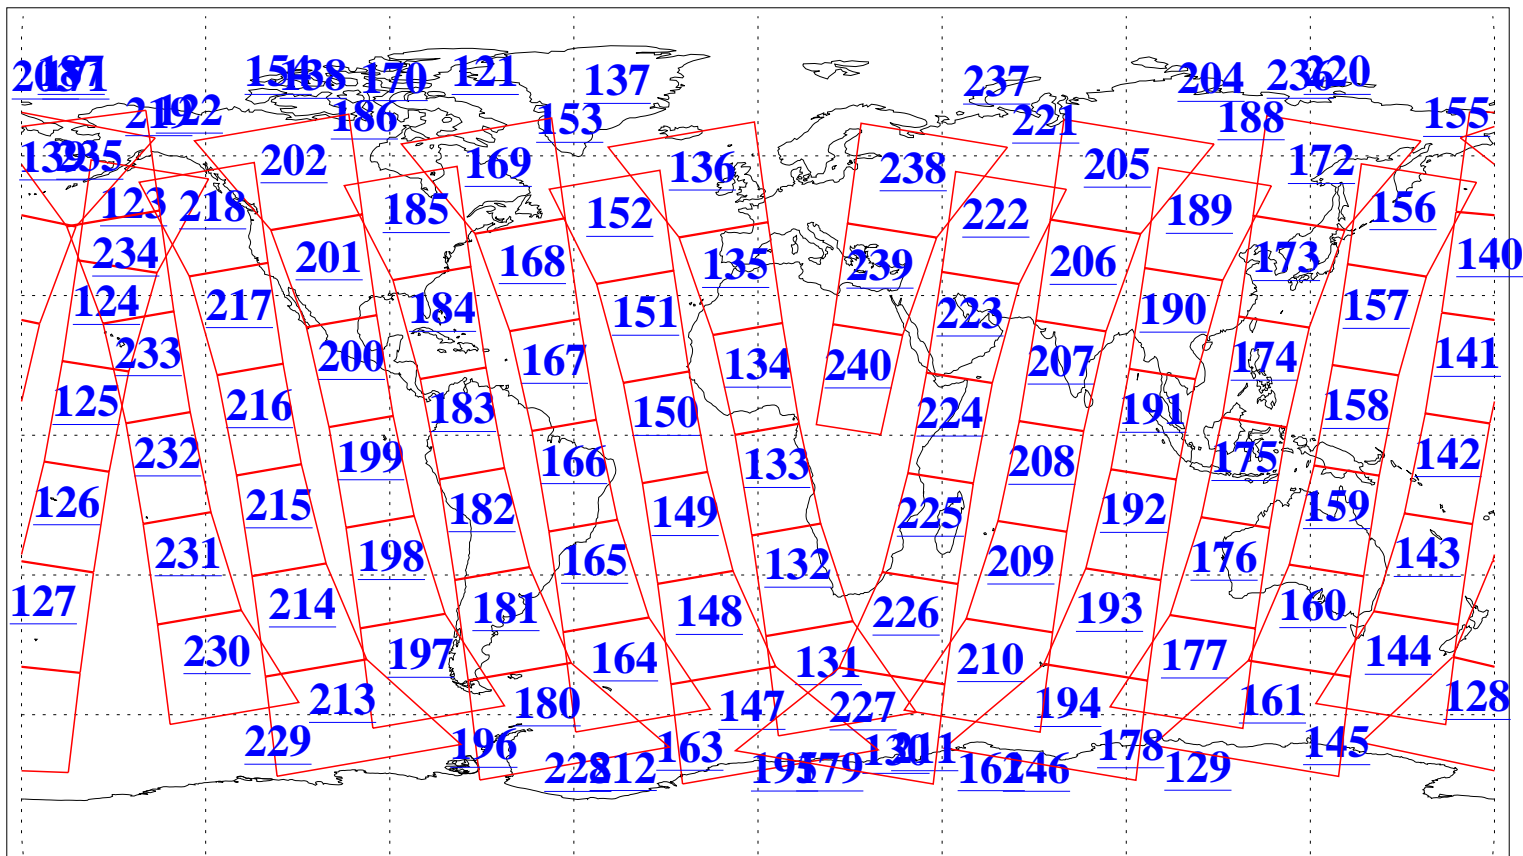

L1B Availability  
AMSU Granules: 240  
HSB Granules: 0  
AIRS Granules: 237

30 May 2004  
DoY 151  
Aqua Day 757  
Granules: 1 to 120

Granules: 121 to 240

Legend: AMSU Available, HSB Available, AIRS Available

L1B Availability  
AMSU Granules: 240  
HSB Granules: 0  
AIRS Granules: 237

30 May 2004  
DoY 151  
Aqua Day 757

Ascending Granules

Descending Granules

Legend: AMSU Available, HSB Available, AIRS Available

L1B Availability  
 AMSU Granules: 240  
 HSB Granules: 0  
 AIRS Granules: 237

30 May 2004  
 DoY 151  
 Aqua Day 757

Northern Hemisphere Granules

Southern Hemisphere Granules

Legend: AMSU Available, HSB Available, AIRS Available