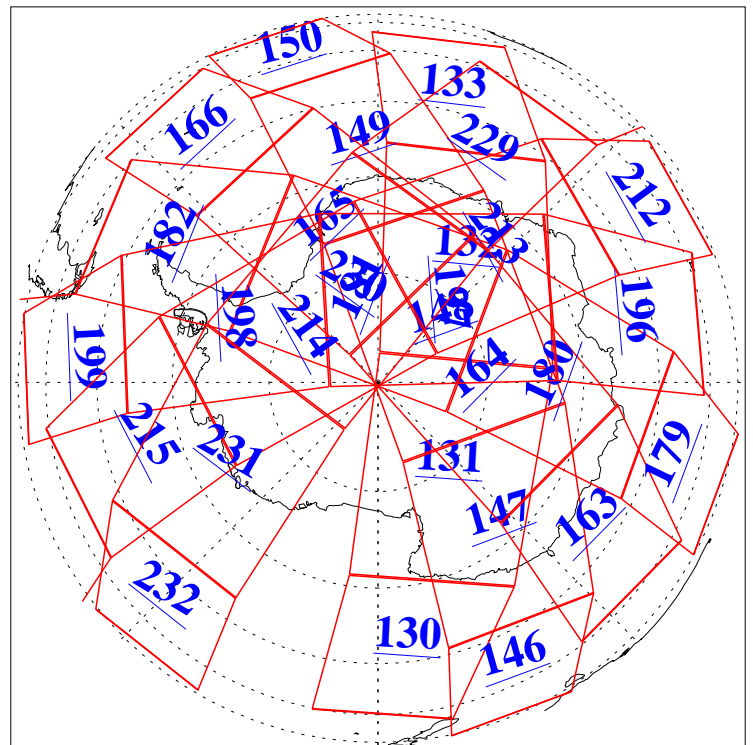

L1B Availability
AMSU Granules: 240
HSB Granules: 0
AIRS Granules: 240

28 May 2004
DoY 149
Aqua Day 755
Granules: 1 to 120

Granules: 121 to 240

Legend: AMSU Available, HSB Available, AIRS Available

L1B Availability
AMSU Granules: 240
HSB Granules: 0
AIRS Granules: 240

28 May 2004
DoY 149
Aqua Day 755

Ascending Granules

Descending Granules

Legend: AMSU Available, HSB Available, AIRS Available

L1B Availability
 AMSU Granules: 240
 HSB Granules: 0
 AIRS Granules: 240

28 May 2004
 DoY 149
 Aqua Day 755

Northern Hemisphere Granules

Southern Hemisphere Granules

Legend: AMSU Available, HSB Available, AIRS Available