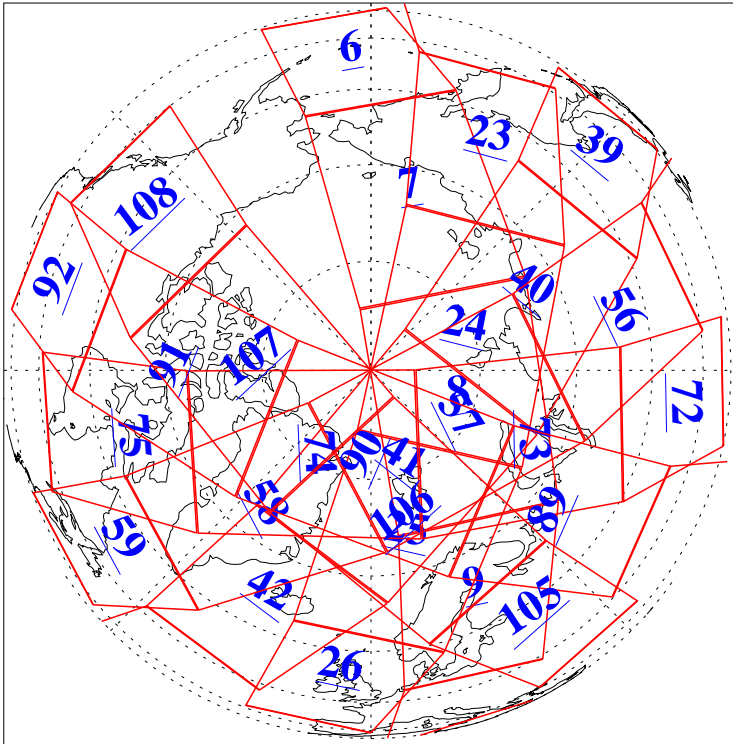

L1B Availability
AMSU Granules: 240
HSB Granules: 0
AIRS Granules: 240

28 May 2004
DoY 149
Aqua Day 755
Granules: 1 to 120

Granules: 121 to 240

Legend: AMSU Available, HSB Available, AIRS Available

L1B Availability
AMSU Granules: 240
HSB Granules: 0
AIRS Granules: 240

28 May 2004
DoY 149
Aqua Day 755

Ascending Granules

Descending Granules

Legend: AMSU Available, HSB Available, AIRS Available

L1B Availability
 AMSU Granules: 240
 HSB Granules: 0
 AIRS Granules: 240

28 May 2004
 DoY 149
 Aqua Day 755

Northern Hemisphere Granules

Southern Hemisphere Granules

Legend: AMSU Available, HSB Available, AIRS Available