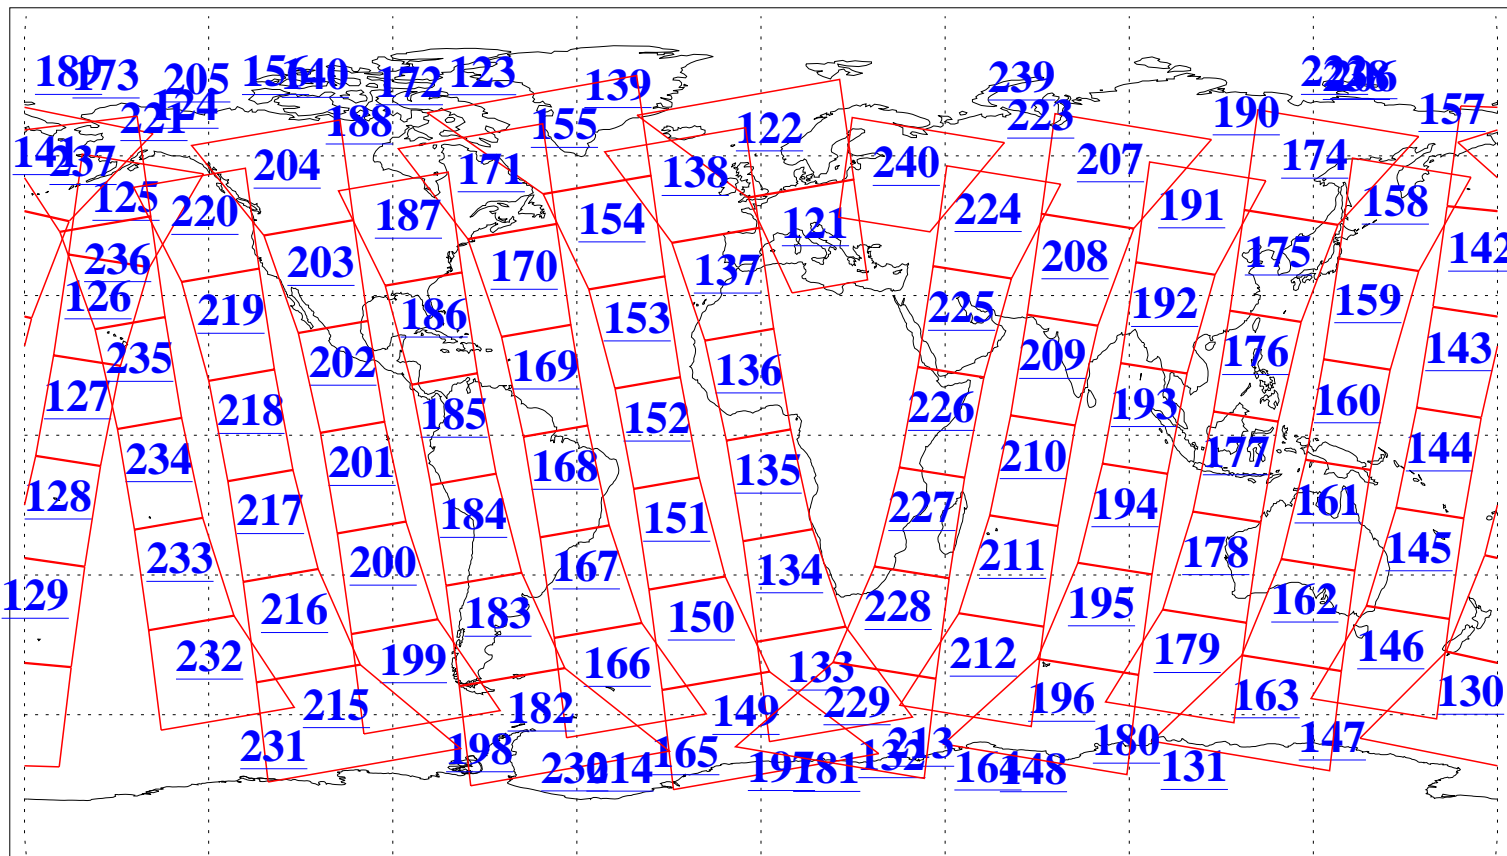

L1B Availability
AMSU Granules: 240
HSB Granules: 0
AIRS Granules: 240

28 May 2004
DoY 149
Aqua Day 755
Granules: 1 to 120

Granules: 121 to 240

Legend: AMSU Available, HSB Available, AIRS Available

L1B Availability
AMSU Granules: 240
HSB Granules: 0
AIRS Granules: 240

28 May 2004
DoY 149
Aqua Day 755

Ascending Granules

Descending Granules

Legend: AMSU Available, HSB Available, AIRS Available

L1B Availability
 AMSU Granules: 240
 HSB Granules: 0
 AIRS Granules: 240

28 May 2004
 DoY 149
 Aqua Day 755

Northern Hemisphere Granules

Southern Hemisphere Granules

Legend: AMSU Available, HSB Available, AIRS Available