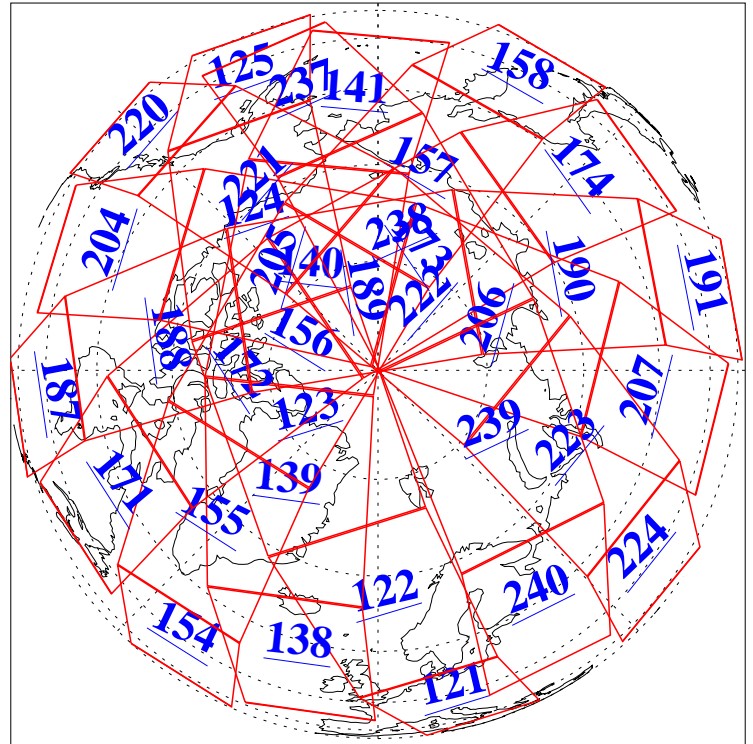

L1B Availability
AMSU Granules: 240
HSB Granules: 0
AIRS Granules: 240

28 May 2004
DoY 149
Aqua Day 755
Granules: 1 to 120

Granules: 121 to 240

Legend: AMSU Available, HSB Available, AIRS Available

L1B Availability
AMSU Granules: 240
HSB Granules: 0
AIRS Granules: 240

28 May 2004
DoY 149
Aqua Day 755

Ascending Granules

Descending Granules

Legend: AMSU Available, HSB Available, AIRS Available

L1B Availability
 AMSU Granules: 240
 HSB Granules: 0
 AIRS Granules: 240

28 May 2004
 DoY 149
 Aqua Day 755

Northern Hemisphere Granules

Southern Hemisphere Granules

Legend: AMSU Available, HSB Available, AIRS Available