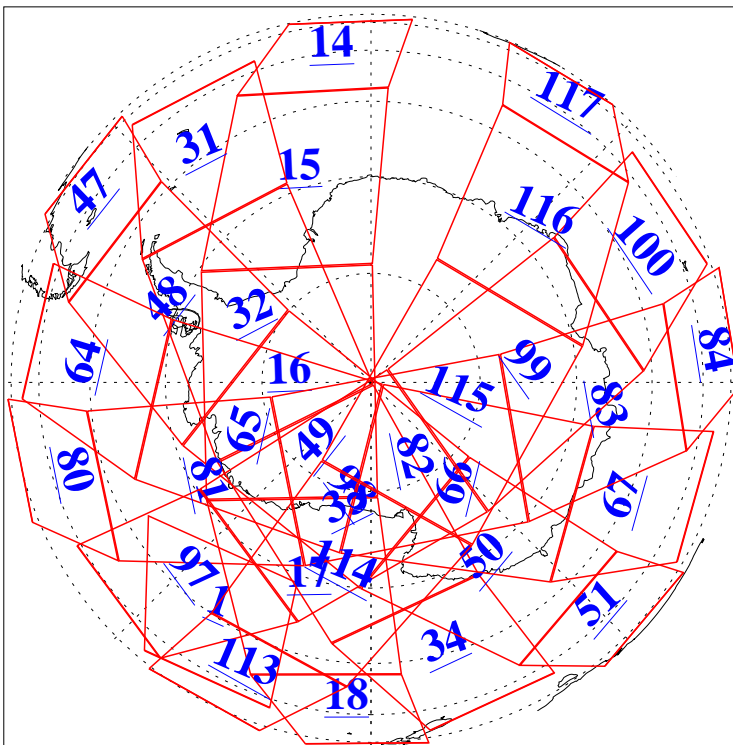

L1B Availability
AMSU Granules: 240
HSB Granules: 0
AIRS Granules: 240

28 May 2004
DoY 149
Aqua Day 755
Granules: 1 to 120

Granules: 121 to 240

Legend: AMSU Available, HSB Available, AIRS Available

L1B Availability
AMSU Granules: 240
HSB Granules: 0
AIRS Granules: 240

28 May 2004
DoY 149
Aqua Day 755

Ascending Granules

Descending Granules

Legend: AMSU Available, HSB Available, AIRS Available

L1B Availability
 AMSU Granules: 240
 HSB Granules: 0
 AIRS Granules: 240

28 May 2004
 DoY 149
 Aqua Day 755

Northern Hemisphere Granules

Southern Hemisphere Granules

Legend: AMSU Available, HSB Available, AIRS Available