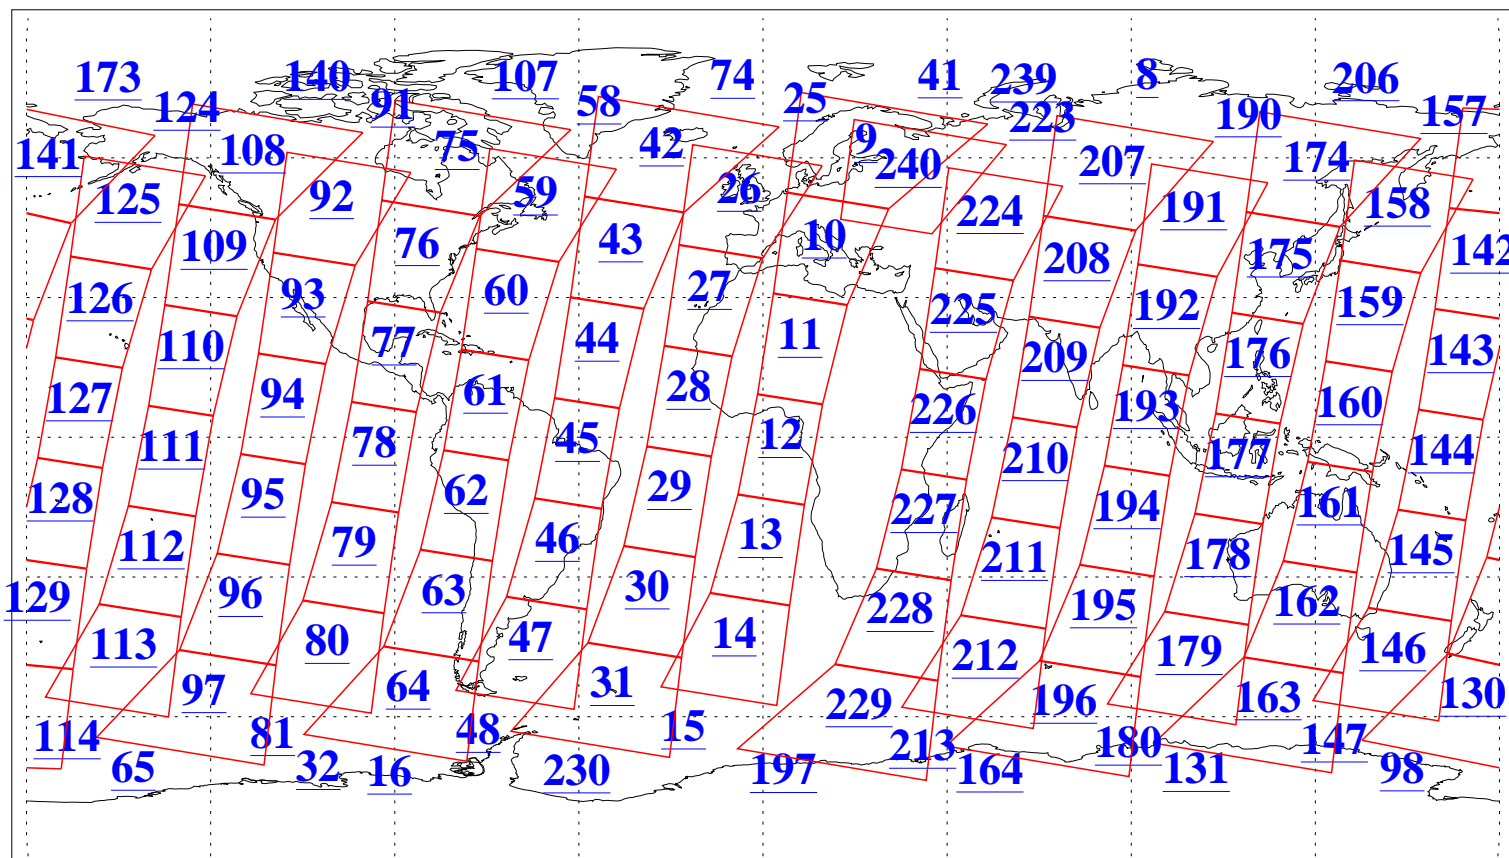

L1B Availability
AMSU Granules: 240
HSB Granules: 0
AIRS Granules: 240

28 May 2004
DoY 149
Aqua Day 755
Granules: 1 to 120

Granules: 121 to 240

Legend: AMSU Available, HSB Available, AIRS Available

L1B Availability
AMSU Granules: 240
HSB Granules: 0
AIRS Granules: 240

28 May 2004
DoY 149
Aqua Day 755

Ascending Granules

Descending Granules

Legend: AMSU Available, HSB Available, AIRS Available

L1B Availability
 AMSU Granules: 240
 HSB Granules: 0
 AIRS Granules: 240

28 May 2004
 DoY 149
 Aqua Day 755

Northern Hemisphere Granules

Southern Hemisphere Granules

Legend: AMSU Available, HSB Available, AIRS Available