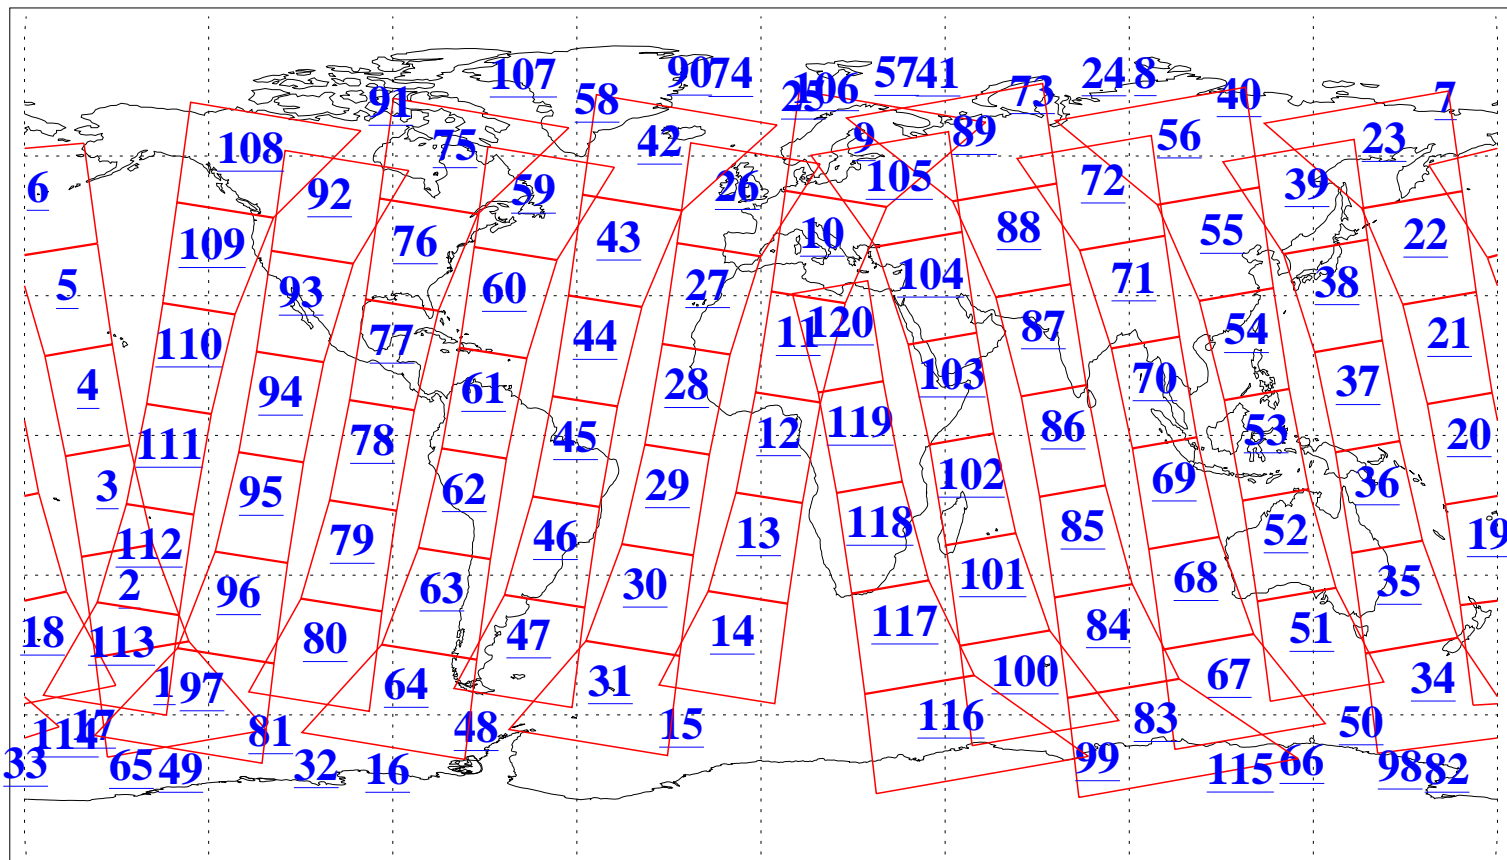

L1B Availability
AMSU Granules: 240
HSB Granules: 0
AIRS Granules: 240

28 May 2004
DoY 149
Aqua Day 755
Granules: 1 to 120

Granules: 121 to 240

Legend: AMSU Available, HSB Available, AIRS Available

L1B Availability
AMSU Granules: 240
HSB Granules: 0
AIRS Granules: 240

28 May 2004
DoY 149
Aqua Day 755

Ascending Granules

Descending Granules

Legend: AMSU Available, HSB Available, AIRS Available

L1B Availability
 AMSU Granules: 240
 HSB Granules: 0
 AIRS Granules: 240

28 May 2004
 DoY 149
 Aqua Day 755

Northern Hemisphere Granules

Southern Hemisphere Granules

Legend: AMSU Available, HSB Available, AIRS Available