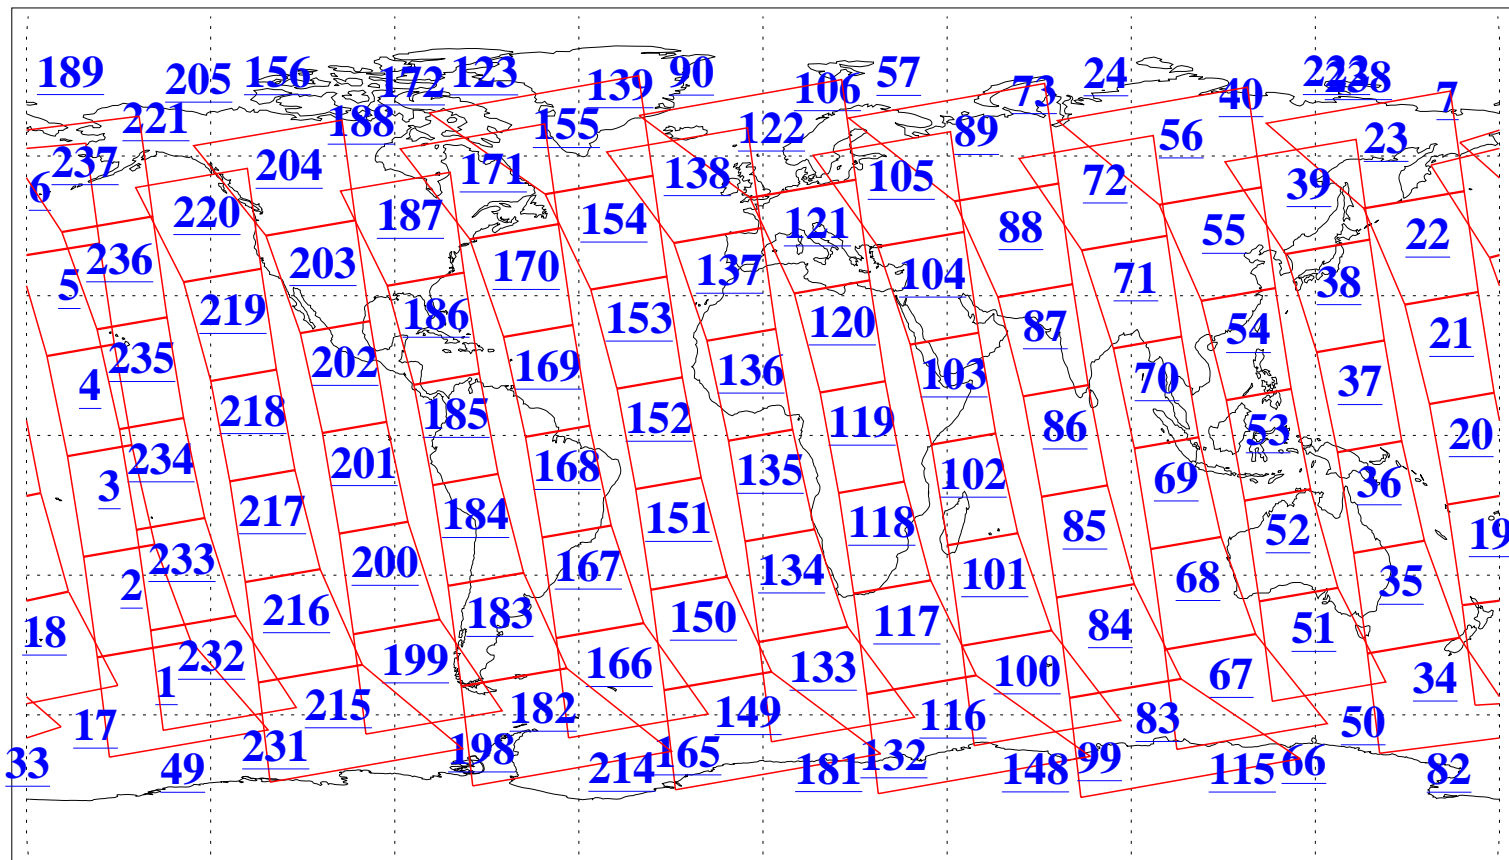

L1B Availability
AMSU Granules: 240
HSB Granules: 0
AIRS Granules: 240

28 May 2004
DoY 149
Aqua Day 755
Granules: 1 to 120

Granules: 121 to 240

Legend: AMSU Available, HSB Available, AIRS Available

L1B Availability
AMSU Granules: 240
HSB Granules: 0
AIRS Granules: 240

28 May 2004
DoY 149
Aqua Day 755

Ascending Granules

Descending Granules

Legend: AMSU Available, HSB Available, AIRS Available

L1B Availability
 AMSU Granules: 240
 HSB Granules: 0
 AIRS Granules: 240

28 May 2004
 DoY 149
 Aqua Day 755

Northern Hemisphere Granules

Southern Hemisphere Granules

Legend: AMSU Available, HSB Available, AIRS Available