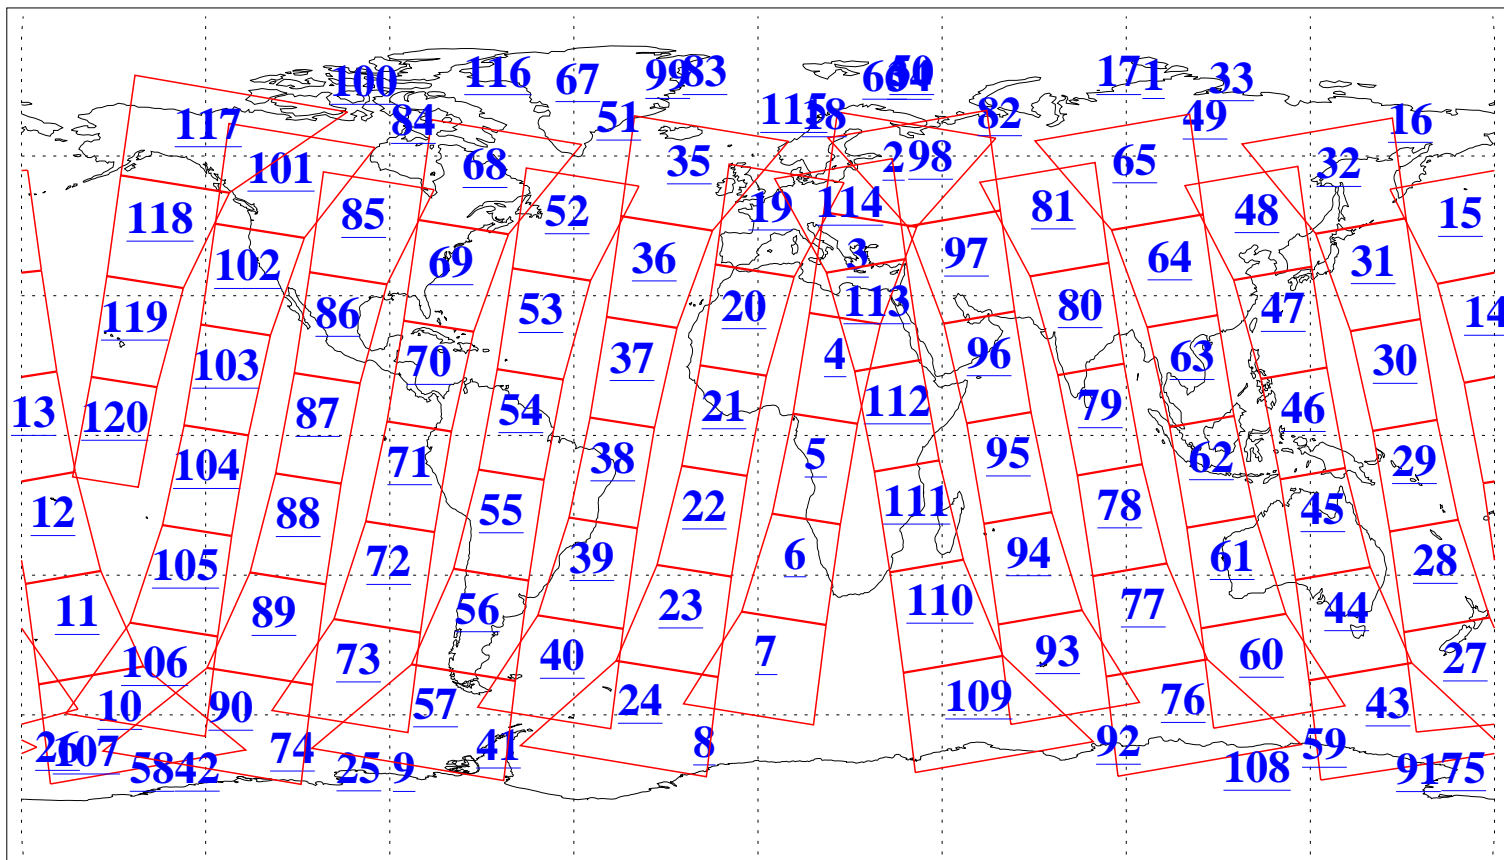

L1B Availability  
AMSU Granules: 240  
HSB Granules: 0  
AIRS Granules: 240

27 May 2004  
DoY 148  
Aqua Day 754  
Granules: 1 to 120

Granules: 121 to 240

Legend: AMSU Available, HSB Available, AIRS Available

L1B Availability  
AMSU Granules: 240  
HSB Granules: 0  
AIRS Granules: 240

27 May 2004  
DoY 148  
Aqua Day 754

Ascending Granules

Descending Granules

Legend: AMSU Available, HSB Available, AIRS Available

L1B Availability  
 AMSU Granules: 240  
 HSB Granules: 0  
 AIRS Granules: 240

27 May 2004  
 DoY 148  
 Aqua Day 754

Northern Hemisphere Granules

Southern Hemisphere Granules

Legend: AMSU Available, HSB Available, AIRS Available