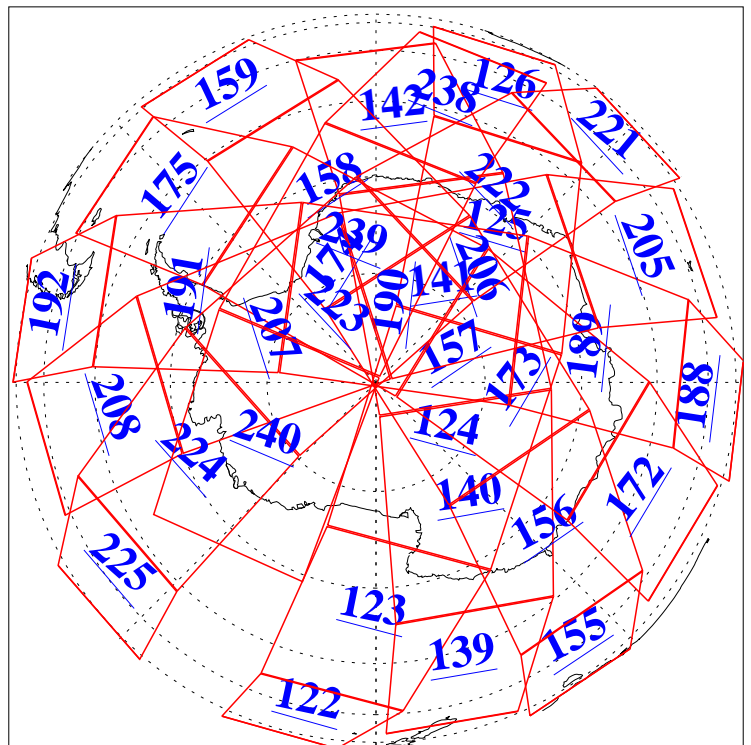

L1B Availability  
AMSU Granules: 240  
HSB Granules: 0  
AIRS Granules: 240

27 May 2004  
DoY 148  
Aqua Day 754  
Granules: 1 to 120

Granules: 121 to 240

Legend: AMSU Available, HSB Available, AIRS Available

L1B Availability  
AMSU Granules: 240  
HSB Granules: 0  
AIRS Granules: 240

27 May 2004  
DoY 148  
Aqua Day 754

Ascending Granules

Descending Granules

Legend: AMSU Available, HSB Available, AIRS Available

L1B Availability  
 AMSU Granules: 240  
 HSB Granules: 0  
 AIRS Granules: 240

27 May 2004  
 DoY 148  
 Aqua Day 754

Northern Hemisphere Granules

Southern Hemisphere Granules

Legend: AMSU Available, HSB Available, AIRS Available