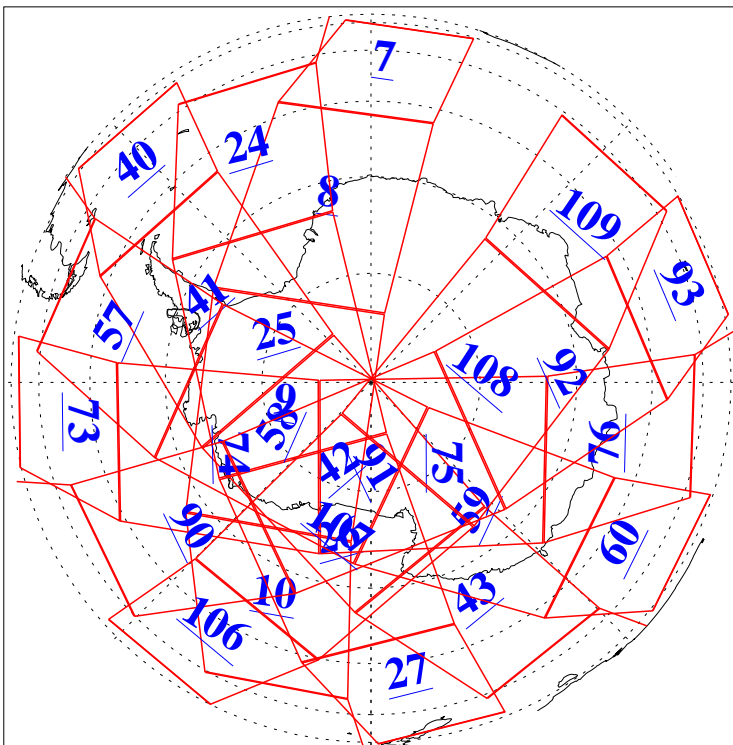

L1B Availability  
AMSU Granules: 240  
HSB Granules: 0  
AIRS Granules: 240

27 May 2004  
DoY 148  
Aqua Day 754  
Granules: 1 to 120

Granules: 121 to 240

Legend: AMSU Available, HSB Available, AIRS Available

L1B Availability  
AMSU Granules: 240  
HSB Granules: 0  
AIRS Granules: 240

27 May 2004  
DoY 148  
Aqua Day 754

Ascending Granules

Descending Granules

Legend: AMSU Available, HSB Available, AIRS Available

L1B Availability  
 AMSU Granules: 240  
 HSB Granules: 0  
 AIRS Granules: 240

27 May 2004  
 DoY 148  
 Aqua Day 754

Northern Hemisphere Granules

Southern Hemisphere Granules

Legend: AMSU Available, HSB Available, AIRS Available