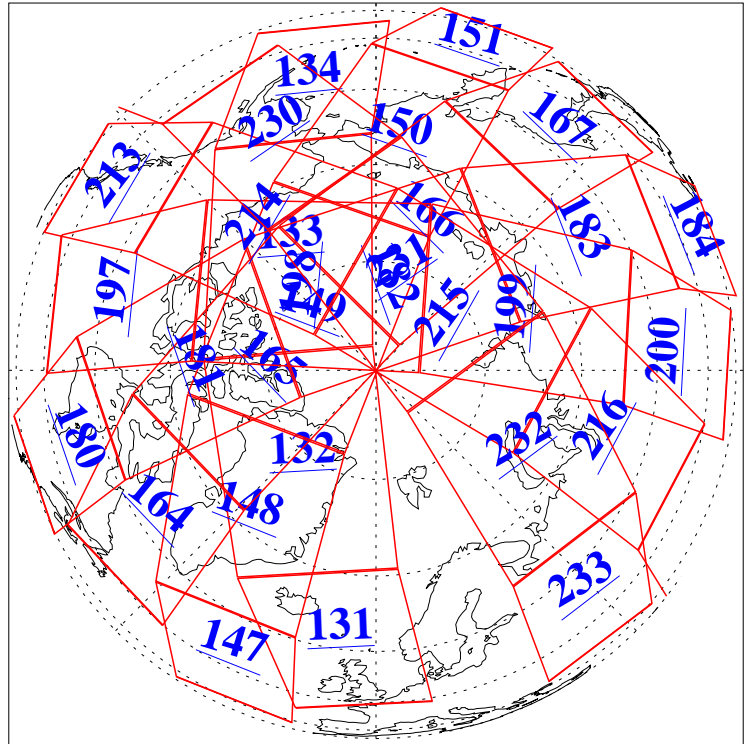

L1B Availability  
AMSU Granules: 240  
HSB Granules: 0  
AIRS Granules: 240

27 May 2004  
DoY 148  
Aqua Day 754  
Granules: 1 to 120

Granules: 121 to 240

Legend: AMSU Available, HSB Available, AIRS Available

L1B Availability  
AMSU Granules: 240  
HSB Granules: 0  
AIRS Granules: 240

27 May 2004  
DoY 148  
Aqua Day 754

Ascending Granules

Descending Granules

Legend: AMSU Available, HSB Available, AIRS Available

L1B Availability  
 AMSU Granules: 240  
 HSB Granules: 0  
 AIRS Granules: 240

27 May 2004  
 DoY 148  
 Aqua Day 754

Northern Hemisphere Granules

Southern Hemisphere Granules

Legend: AMSU Available, HSB Available, AIRS Available