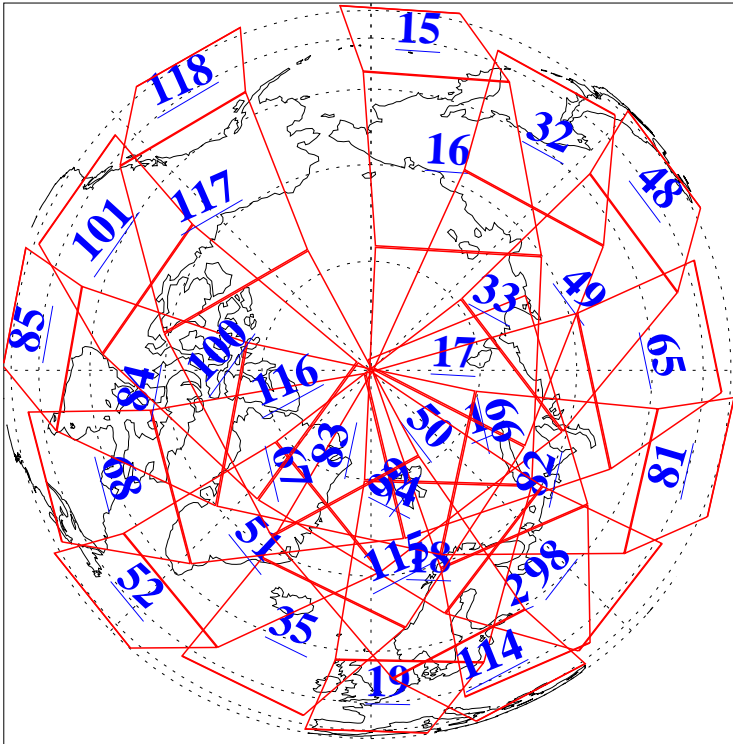

L1B Availability  
AMSU Granules: 240  
HSB Granules: 0  
AIRS Granules: 240

27 May 2004  
DoY 148  
Aqua Day 754  
Granules: 1 to 120

Granules: 121 to 240

Legend: AMSU Available, HSB Available, AIRS Available

L1B Availability  
AMSU Granules: 240  
HSB Granules: 0  
AIRS Granules: 240

27 May 2004  
DoY 148  
Aqua Day 754

Ascending Granules

Descending Granules

Legend: AMSU Available, HSB Available, AIRS Available

L1B Availability  
 AMSU Granules: 240  
 HSB Granules: 0  
 AIRS Granules: 240

27 May 2004  
 DoY 148  
 Aqua Day 754

Northern Hemisphere Granules

Southern Hemisphere Granules

Legend: AMSU Available, HSB Available, AIRS Available