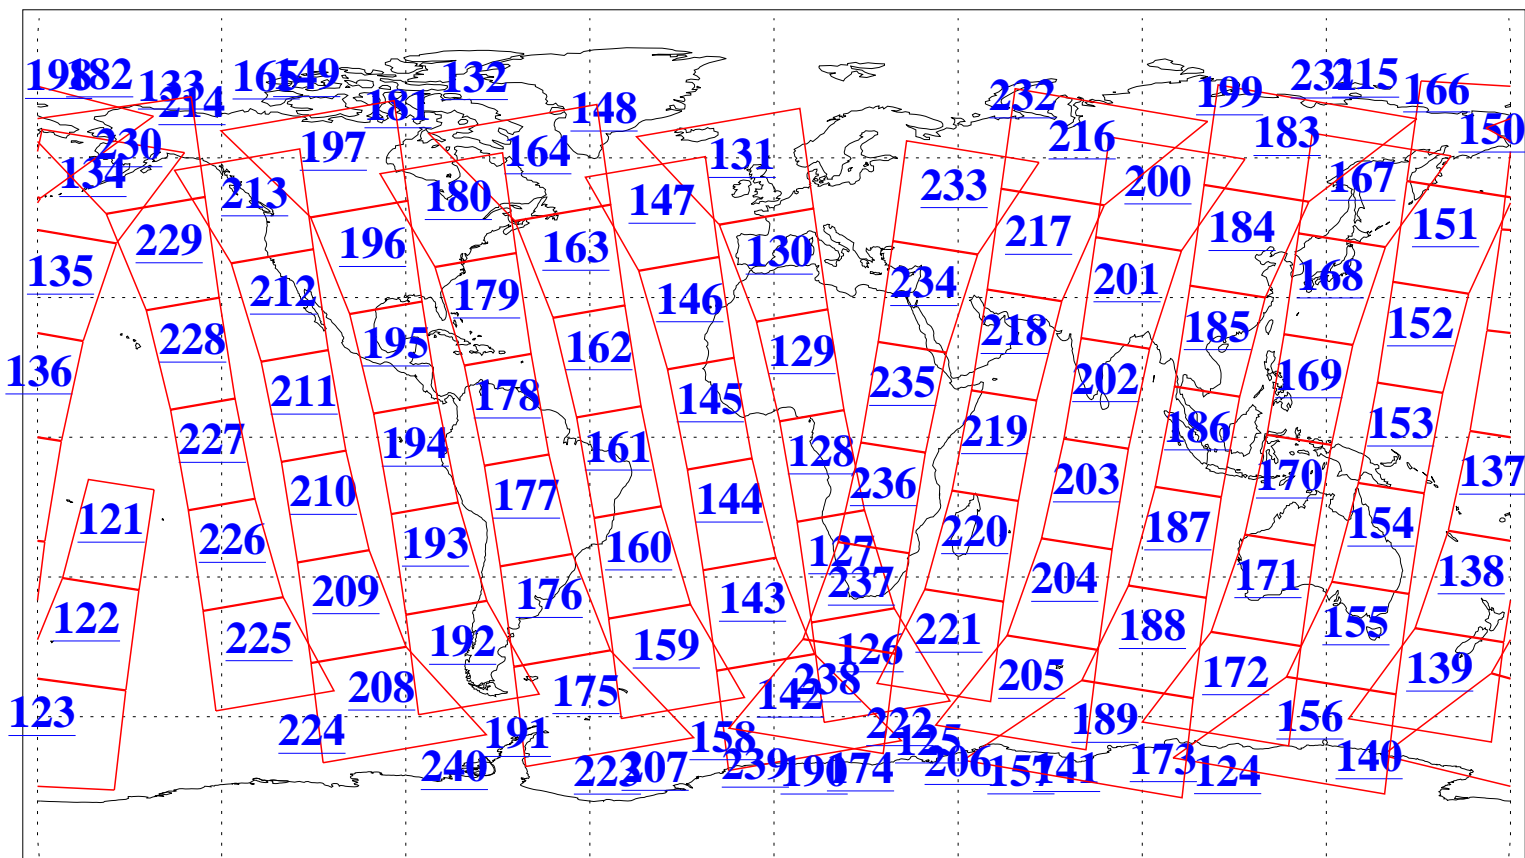

L1B Availability  
AMSU Granules: 240  
HSB Granules: 0  
AIRS Granules: 240

27 May 2004  
DoY 148  
Aqua Day 754  
Granules: 1 to 120

Granules: 121 to 240

Legend: AMSU Available, HSB Available, AIRS Available

L1B Availability  
AMSU Granules: 240  
HSB Granules: 0  
AIRS Granules: 240

27 May 2004  
DoY 148  
Aqua Day 754

Ascending Granules

Descending Granules

Legend: AMSU Available, HSB Available, AIRS Available

L1B Availability  
 AMSU Granules: 240  
 HSB Granules: 0  
 AIRS Granules: 240

27 May 2004  
 DoY 148  
 Aqua Day 754

Northern Hemisphere Granules

Southern Hemisphere Granules

Legend: AMSU Available, HSB Available, AIRS Available