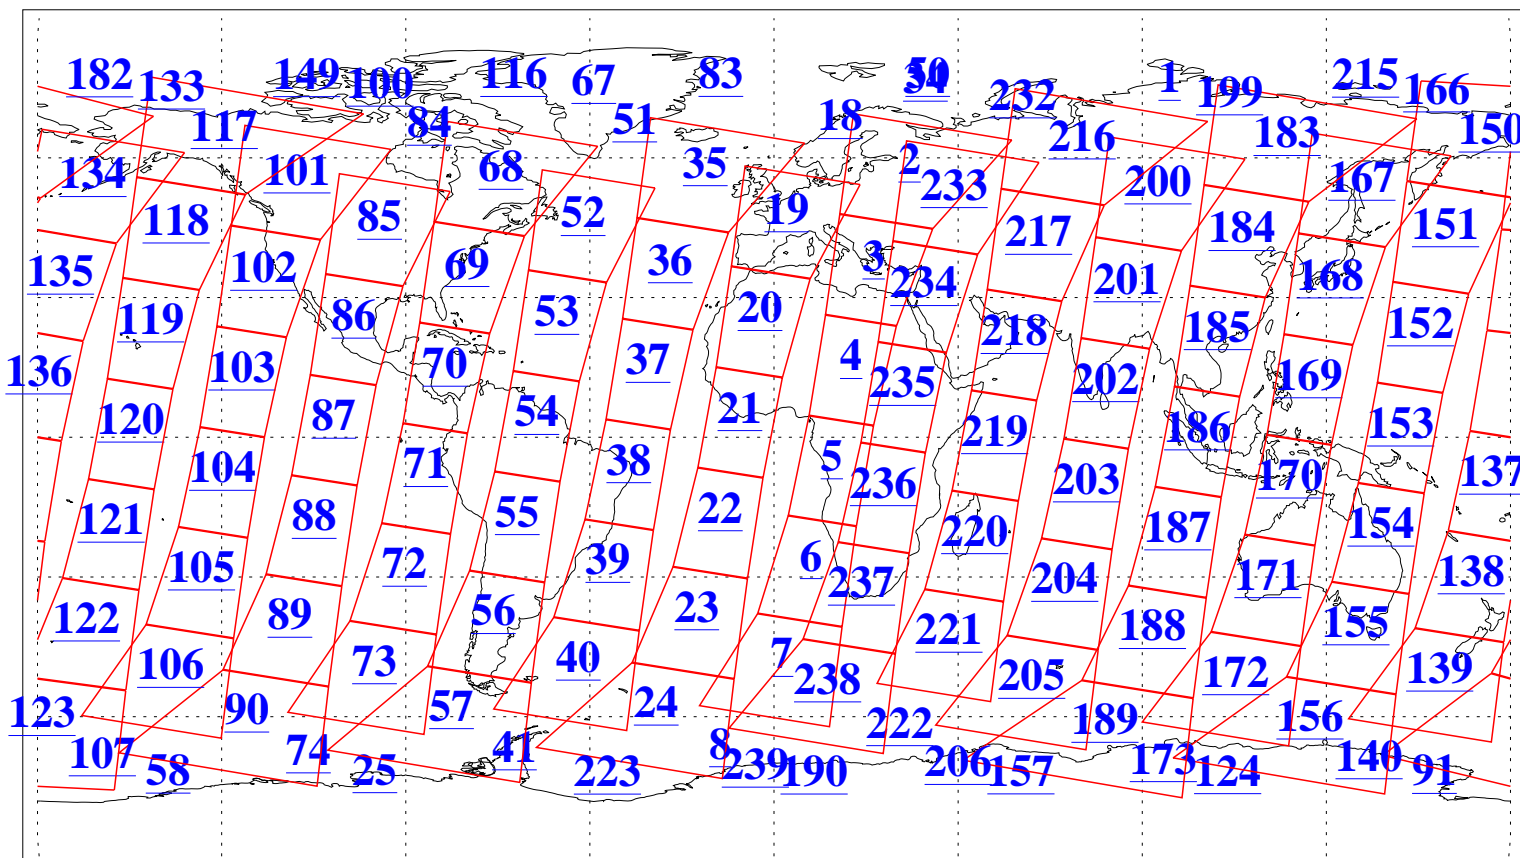

L1B Availability  
AMSU Granules: 240  
HSB Granules: 0  
AIRS Granules: 240

27 May 2004  
DoY 148  
Aqua Day 754  
Granules: 1 to 120

Granules: 121 to 240

Legend: AMSU Available, HSB Available, AIRS Available

L1B Availability  
AMSU Granules: 240  
HSB Granules: 0  
AIRS Granules: 240

27 May 2004  
DoY 148  
Aqua Day 754

Ascending Granules

Descending Granules

Legend: AMSU Available, HSB Available, AIRS Available

L1B Availability  
 AMSU Granules: 240  
 HSB Granules: 0  
 AIRS Granules: 240

27 May 2004  
 DoY 148  
 Aqua Day 754

Northern Hemisphere Granules

Southern Hemisphere Granules

Legend: AMSU Available, HSB Available, AIRS Available