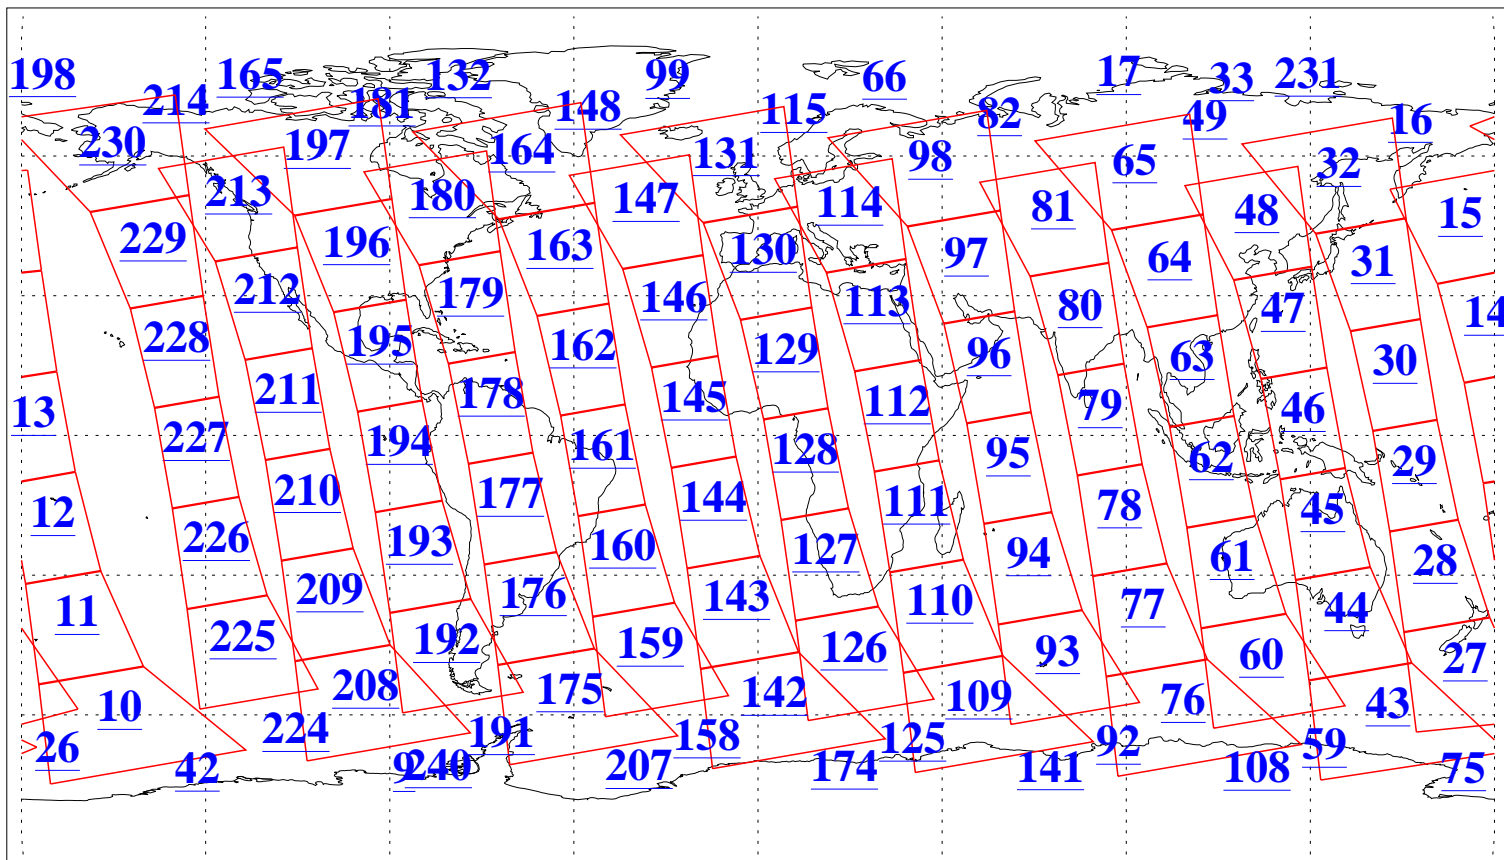

L1B Availability  
AMSU Granules: 240  
HSB Granules: 0  
AIRS Granules: 240

27 May 2004  
DoY 148  
Aqua Day 754  
Granules: 1 to 120

Granules: 121 to 240

Legend: AMSU Available, HSB Available, AIRS Available

L1B Availability  
AMSU Granules: 240  
HSB Granules: 0  
AIRS Granules: 240

27 May 2004  
DoY 148  
Aqua Day 754

Ascending Granules

Descending Granules

Legend: AMSU Available, HSB Available, AIRS Available

L1B Availability  
 AMSU Granules: 240  
 HSB Granules: 0  
 AIRS Granules: 240

27 May 2004  
 DoY 148  
 Aqua Day 754

Northern Hemisphere Granules

Southern Hemisphere Granules

Legend: AMSU Available, HSB Available, AIRS Available