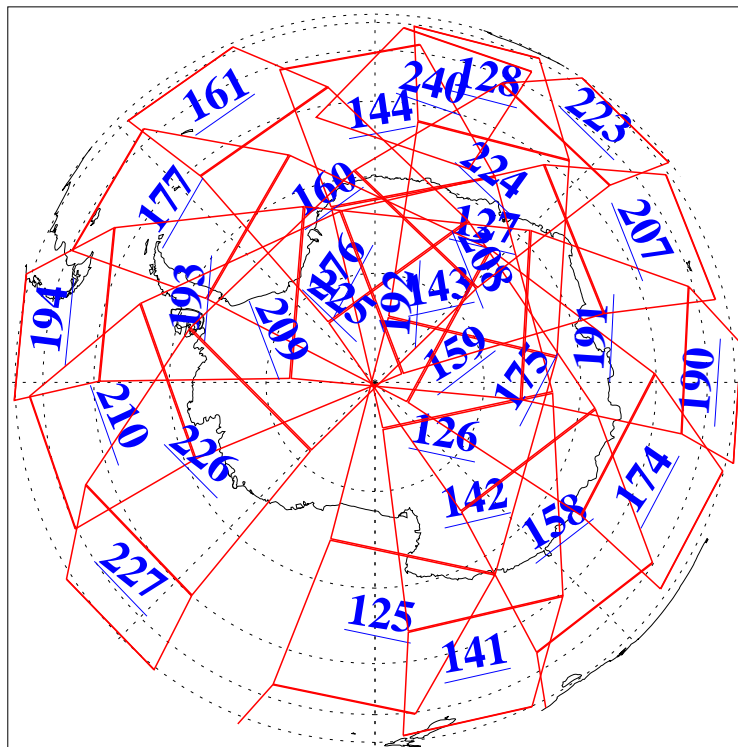

L1B Availability
AMSU Granules: 240
HSB Granules: 0
AIRS Granules: 240

25 May 2004
DoY 146
Aqua Day 752
Granules: 1 to 120

Granules: 121 to 240

Legend: AMSU Available, HSB Available, AIRS Available

L1B Availability
AMSU Granules: 240
HSB Granules: 0
AIRS Granules: 240

25 May 2004
DoY 146
Aqua Day 752

Ascending Granules

Descending Granules

Legend: AMSU Available, HSB Available, AIRS Available

L1B Availability
 AMSU Granules: 240
 HSB Granules: 0
 AIRS Granules: 240

25 May 2004
 DoY 146
 Aqua Day 752

Northern Hemisphere Granules

Southern Hemisphere Granules

Legend: AMSU Available, HSB Available, AIRS Available