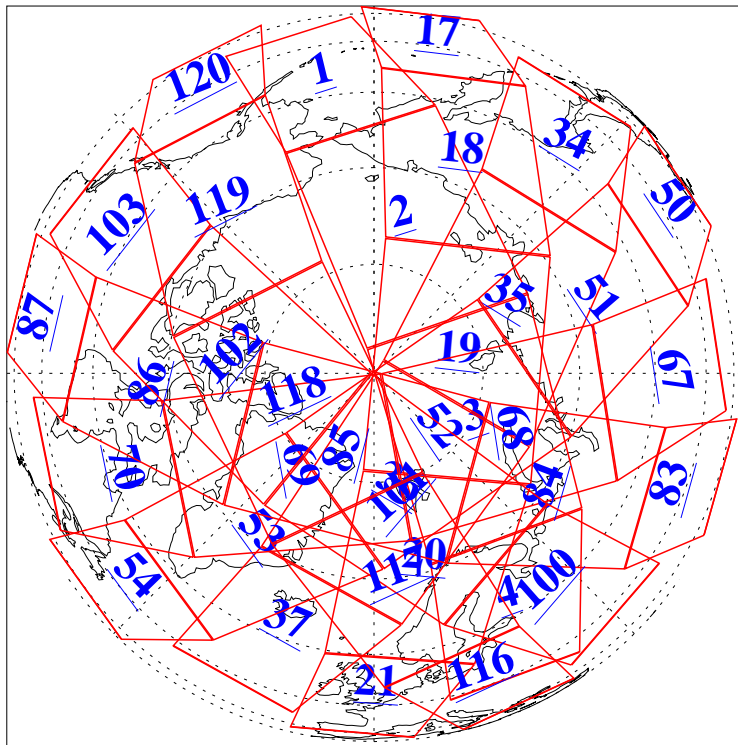

L1B Availability
AMSU Granules: 240
HSB Granules: 0
AIRS Granules: 240

25 May 2004
DoY 146
Aqua Day 752
Granules: 1 to 120

Granules: 121 to 240

Legend: AMSU Available, HSB Available, AIRS Available

L1B Availability
AMSU Granules: 240
HSB Granules: 0
AIRS Granules: 240

25 May 2004
DoY 146
Aqua Day 752

Ascending Granules

Descending Granules

Legend: AMSU Available, HSB Available, AIRS Available

L1B Availability
 AMSU Granules: 240
 HSB Granules: 0
 AIRS Granules: 240

25 May 2004
 DoY 146
 Aqua Day 752

Northern Hemisphere Granules

Southern Hemisphere Granules

Legend: AMSU Available, HSB Available, AIRS Available