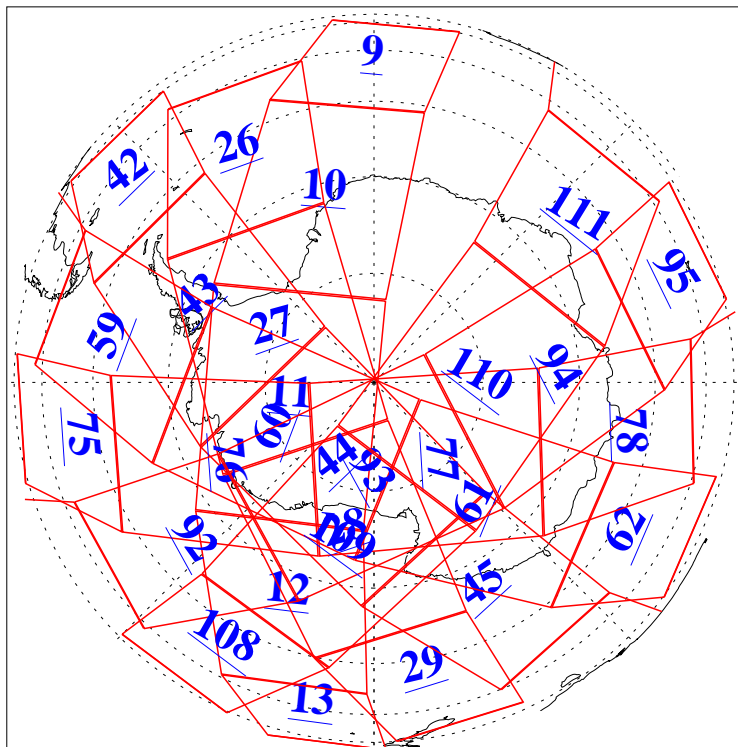

L1B Availability
AMSU Granules: 240
HSB Granules: 0
AIRS Granules: 240

25 May 2004
DoY 146
Aqua Day 752
Granules: 1 to 120

Granules: 121 to 240

Legend: AMSU Available, HSB Available, AIRS Available

L1B Availability
AMSU Granules: 240
HSB Granules: 0
AIRS Granules: 240

25 May 2004
DoY 146
Aqua Day 752

Ascending Granules

Descending Granules

Legend: AMSU Available, HSB Available, AIRS Available

L1B Availability
 AMSU Granules: 240
 HSB Granules: 0
 AIRS Granules: 240

25 May 2004
 DoY 146
 Aqua Day 752

Northern Hemisphere Granules

Southern Hemisphere Granules

Legend: AMSU Available, HSB Available, AIRS Available