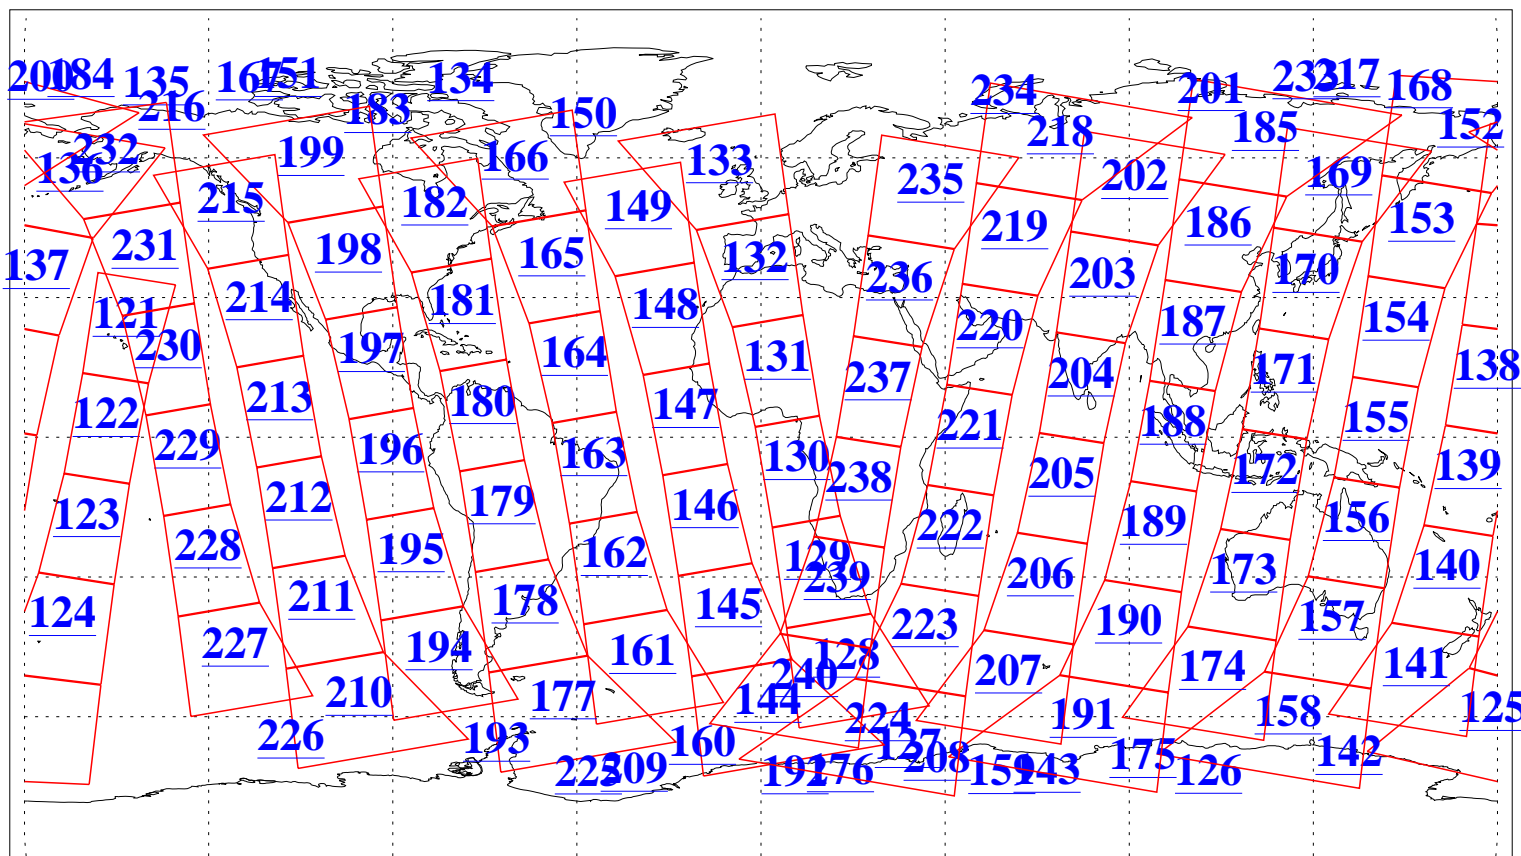

L1B Availability
AMSU Granules: 240
HSB Granules: 0
AIRS Granules: 240

25 May 2004
DoY 146
Aqua Day 752
Granules: 1 to 120

Granules: 121 to 240

Legend: AMSU Available, HSB Available, AIRS Available

L1B Availability
AMSU Granules: 240
HSB Granules: 0
AIRS Granules: 240

25 May 2004
DoY 146
Aqua Day 752

Ascending Granules

Descending Granules

Legend: AMSU Available, HSB Available, AIRS Available

L1B Availability
 AMSU Granules: 240
 HSB Granules: 0
 AIRS Granules: 240

25 May 2004
 DoY 146
 Aqua Day 752