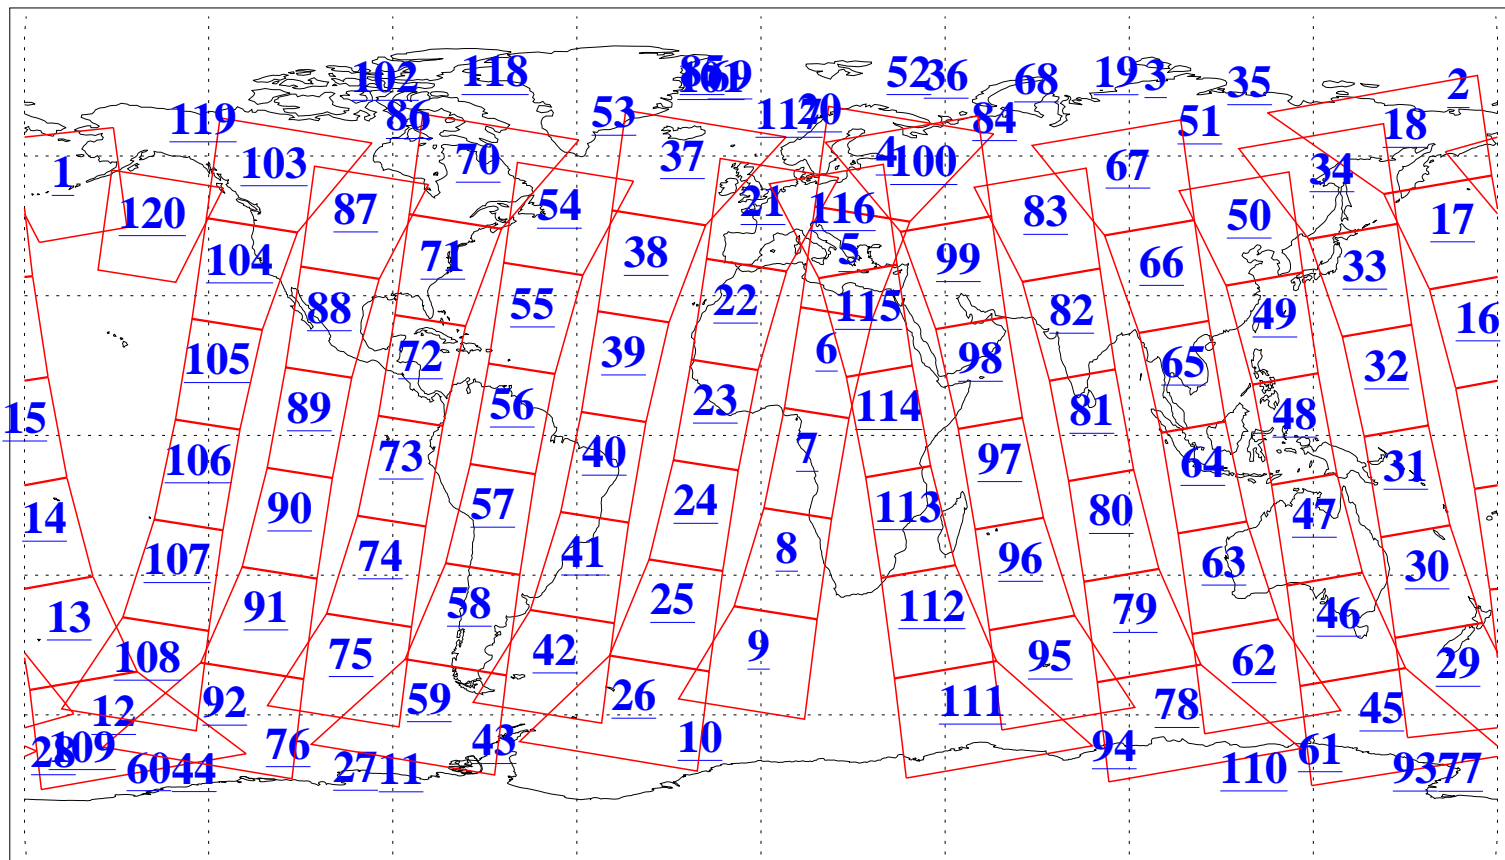

L1B Availability
AMSU Granules: 240
HSB Granules: 0
AIRS Granules: 240

25 May 2004
DoY 146
Aqua Day 752
Granules: 1 to 120

Granules: 121 to 240

Legend: AMSU Available, HSB Available, AIRS Available

L1B Availability
AMSU Granules: 240
HSB Granules: 0
AIRS Granules: 240

25 May 2004
DoY 146
Aqua Day 752

Ascending Granules

Descending Granules

Legend: AMSU Available, HSB Available, AIRS Available

L1B Availability
 AMSU Granules: 240
 HSB Granules: 0
 AIRS Granules: 240

25 May 2004
 DoY 146
 Aqua Day 752

Northern Hemisphere Granules

Southern Hemisphere Granules

Legend: AMSU Available, HSB Available, AIRS Available