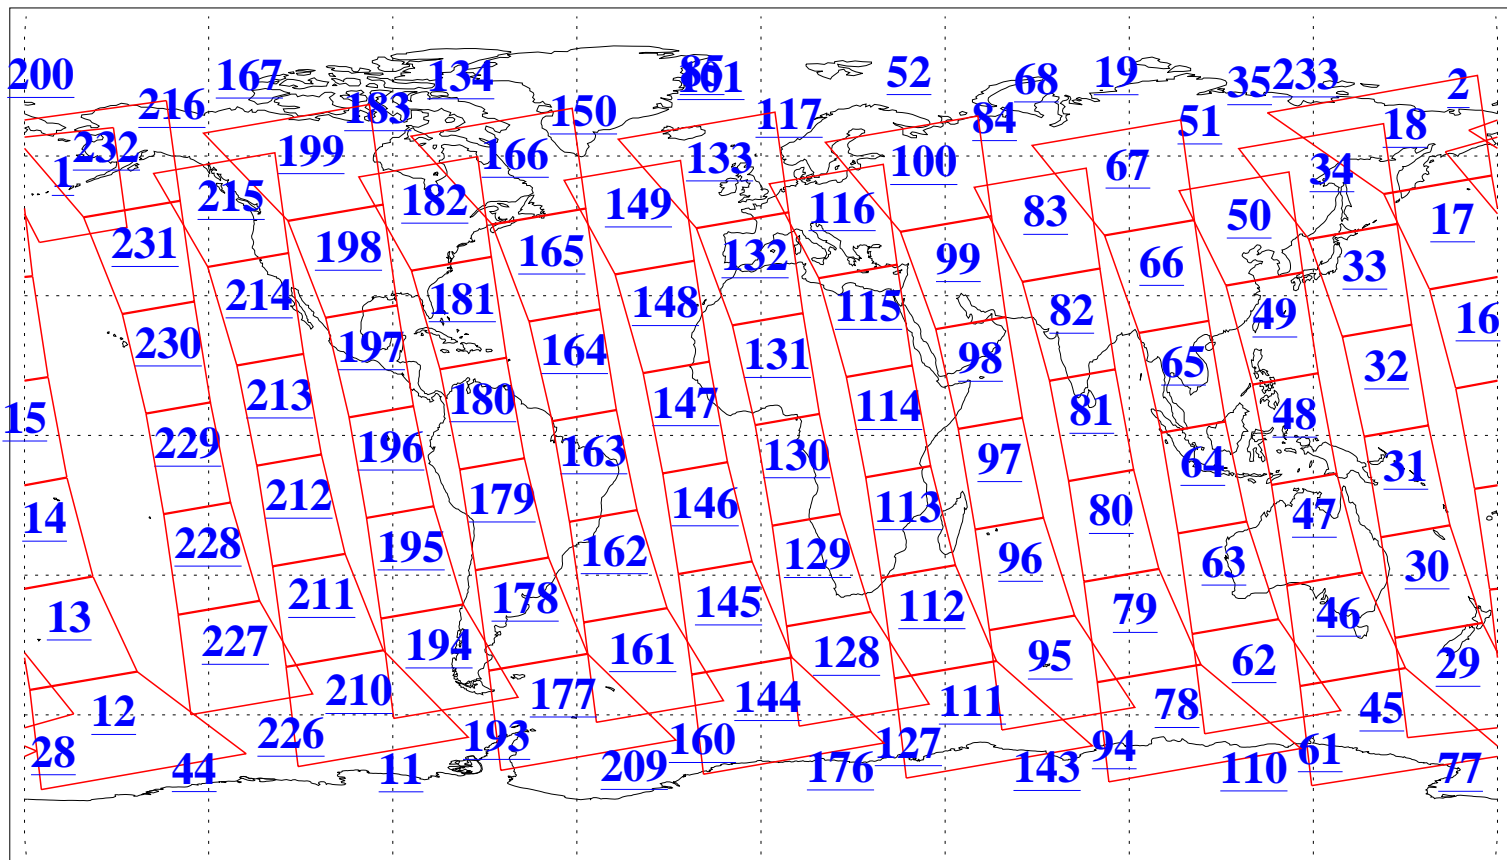

L1B Availability
AMSU Granules: 240
HSB Granules: 0
AIRS Granules: 240

25 May 2004
DoY 146
Aqua Day 752
Granules: 1 to 120

Granules: 121 to 240

Legend: AMSU Available, HSB Available, AIRS Available

L1B Availability
AMSU Granules: 240
HSB Granules: 0
AIRS Granules: 240

25 May 2004
DoY 146
Aqua Day 752

Ascending Granules

Descending Granules

Legend: AMSU Available, HSB Available, AIRS Available

L1B Availability
 AMSU Granules: 240
 HSB Granules: 0
 AIRS Granules: 240

25 May 2004
 DoY 146
 Aqua Day 752

Northern Hemisphere Granules

Southern Hemisphere Granules

Legend: AMSU Available, HSB Available, AIRS Available