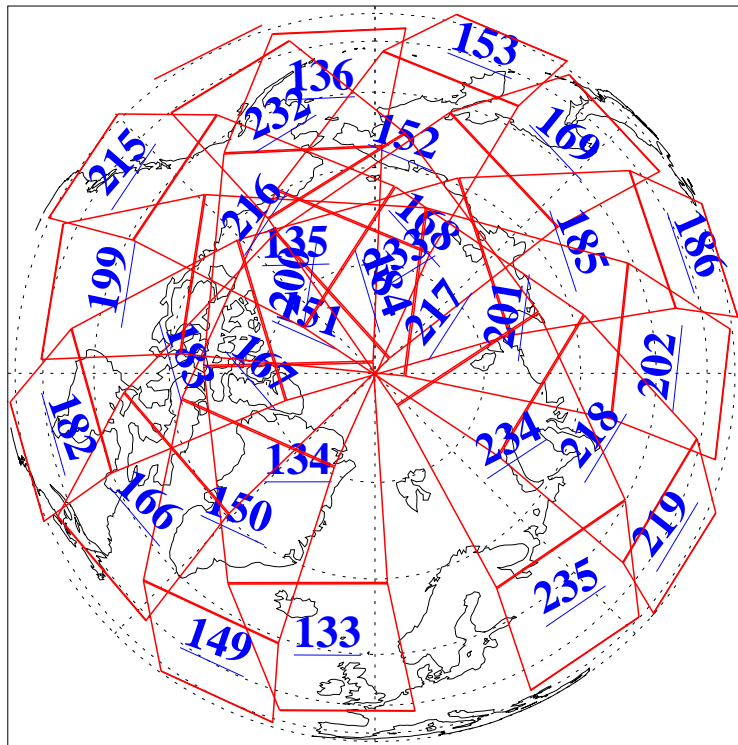

L1B Availability
AMSU Granules: 240
HSB Granules: 0
AIRS Granules: 240

25 May 2004
DoY 146
Aqua Day 752
Granules: 1 to 120

Granules: 121 to 240

Legend: AMSU Available, HSB Available, AIRS Available

L1B Availability
AMSU Granules: 240
HSB Granules: 0
AIRS Granules: 240

25 May 2004
DoY 146
Aqua Day 752

Ascending Granules

Descending Granules

Legend: AMSU Available, HSB Available, AIRS Available

L1B Availability
 AMSU Granules: 240
 HSB Granules: 0
 AIRS Granules: 240

25 May 2004
 DoY 146
 Aqua Day 752

Northern Hemisphere Granules

Southern Hemisphere Granules

Legend: AMSU Available, HSB Available, AIRS Available