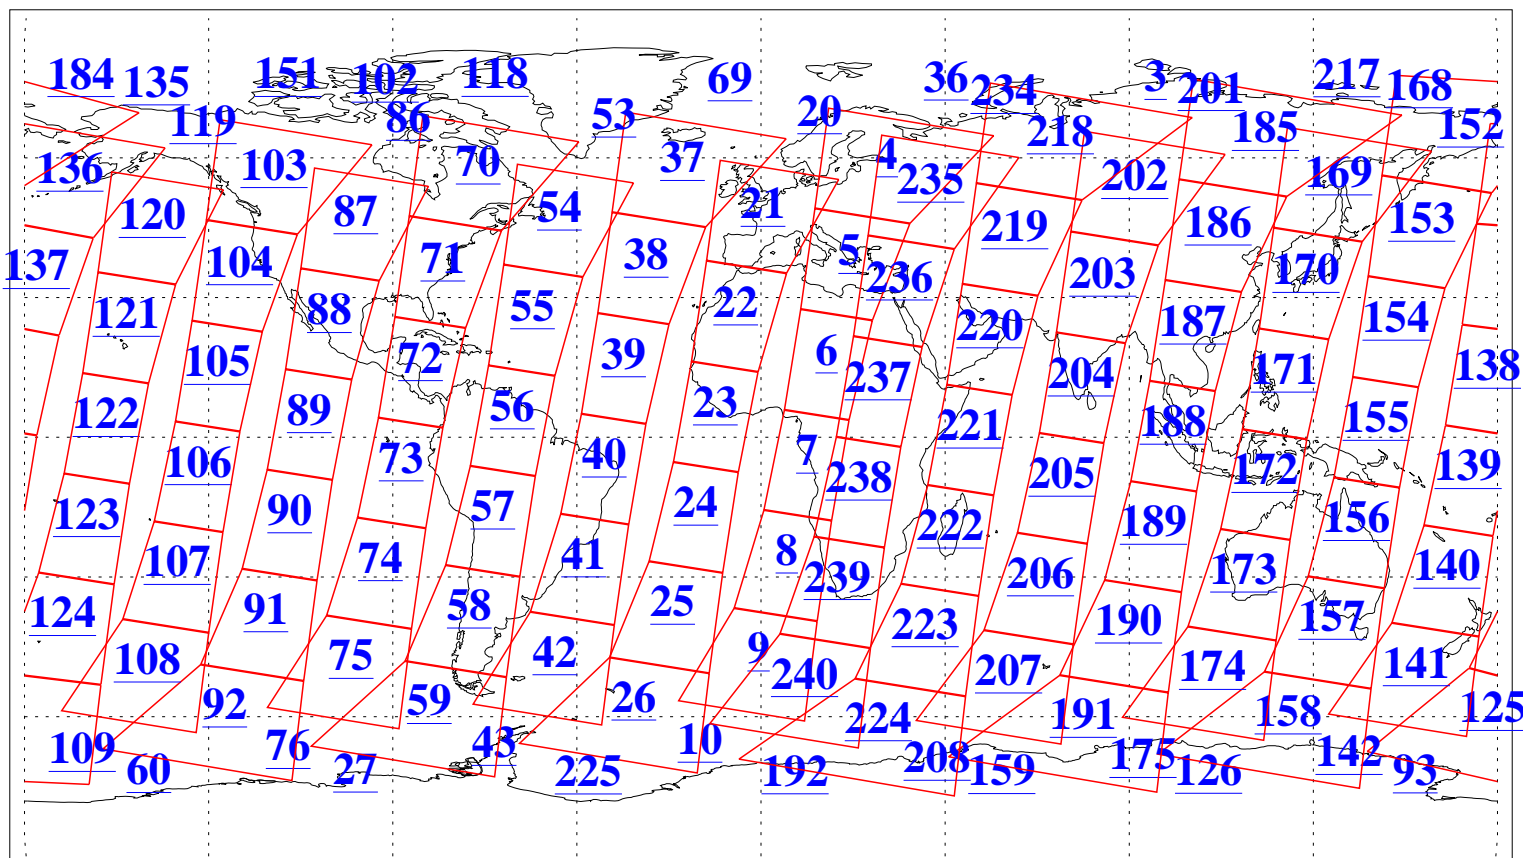

L1B Availability
AMSU Granules: 240
HSB Granules: 0
AIRS Granules: 240

25 May 2004
DoY 146
Aqua Day 752
Granules: 1 to 120

Granules: 121 to 240

Legend: AMSU Available, HSB Available, AIRS Available

L1B Availability
AMSU Granules: 240
HSB Granules: 0
AIRS Granules: 240

25 May 2004
DoY 146
Aqua Day 752

Ascending Granules

Descending Granules

Legend: AMSU Available, HSB Available, AIRS Available

L1B Availability
 AMSU Granules: 240
 HSB Granules: 0
 AIRS Granules: 240

25 May 2004
 DoY 146
 Aqua Day 752

Northern Hemisphere Granules

Southern Hemisphere Granules

Legend: AMSU Available, HSB Available, AIRS Available