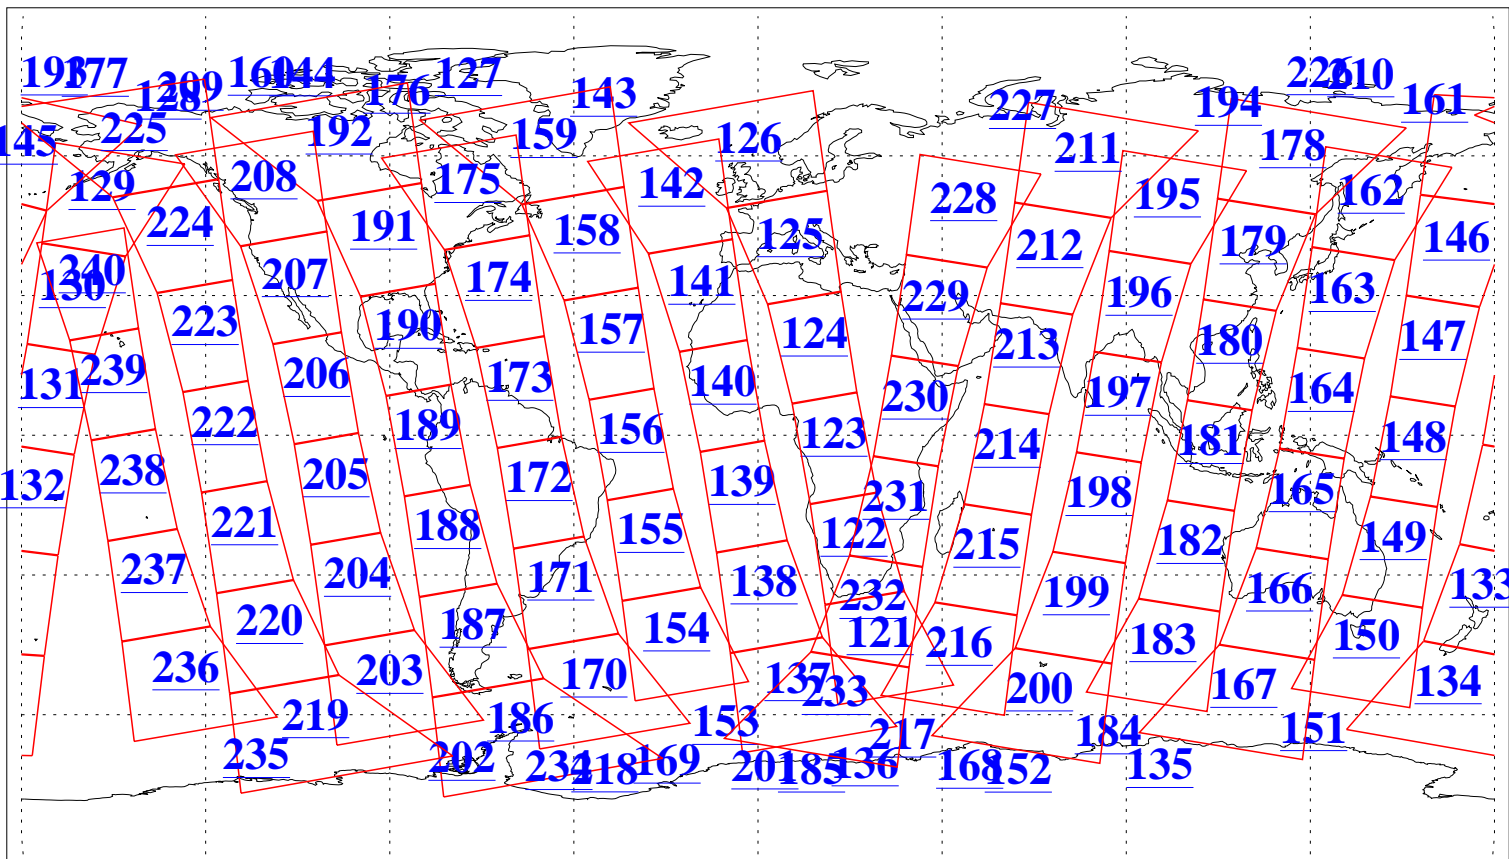

L1B Availability
AMSU Granules: 240
HSB Granules: 0
AIRS Granules: 240

24 May 2004
DoY 145
Aqua Day 751
Granules: 1 to 120

Granules: 121 to 240

Legend: AMSU Available, HSB Available, AIRS Available

L1B Availability
AMSU Granules: 240
HSB Granules: 0
AIRS Granules: 240

24 May 2004
DoY 145
Aqua Day 751

Ascending Granules

Descending Granules

Legend: AMSU Available, HSB Available, AIRS Available

L1B Availability
 AMSU Granules: 240
 HSB Granules: 0
 AIRS Granules: 240

24 May 2004
 DoY 145
 Aqua Day 751