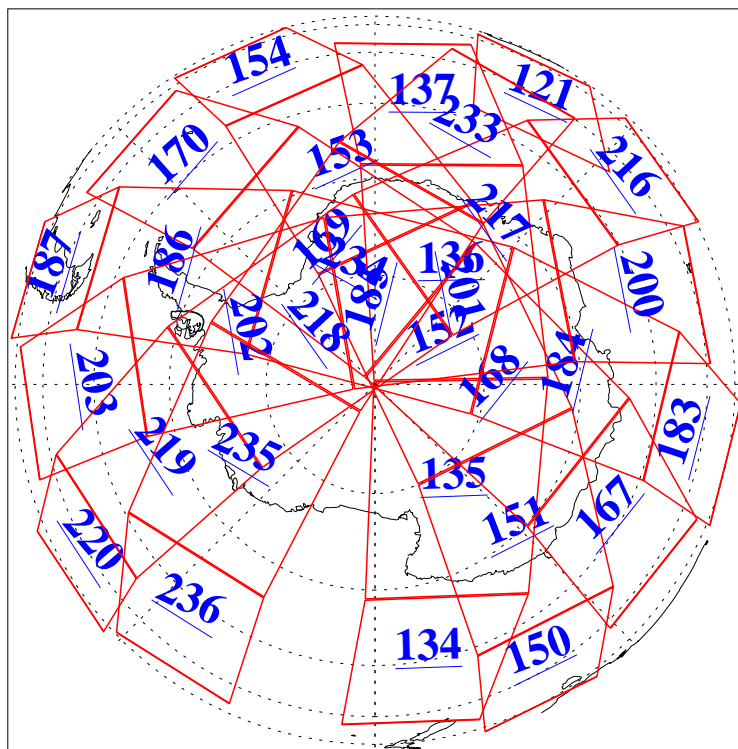

L1B Availability
AMSU Granules: 240
HSB Granules: 0
AIRS Granules: 240

24 May 2004
DoY 145
Aqua Day 751
Granules: 1 to 120

Granules: 121 to 240

Legend: AMSU Available, HSB Available, AIRS Available

L1B Availability
AMSU Granules: 240
HSB Granules: 0
AIRS Granules: 240

24 May 2004
DoY 145
Aqua Day 751

Ascending Granules

Descending Granules

Legend: AMSU Available, HSB Available, AIRS Available

L1B Availability
 AMSU Granules: 240
 HSB Granules: 0
 AIRS Granules: 240

24 May 2004
 DoY 145
 Aqua Day 751

Northern Hemisphere Granules

Southern Hemisphere Granules

Legend: AMSU Available, HSB Available, AIRS Available