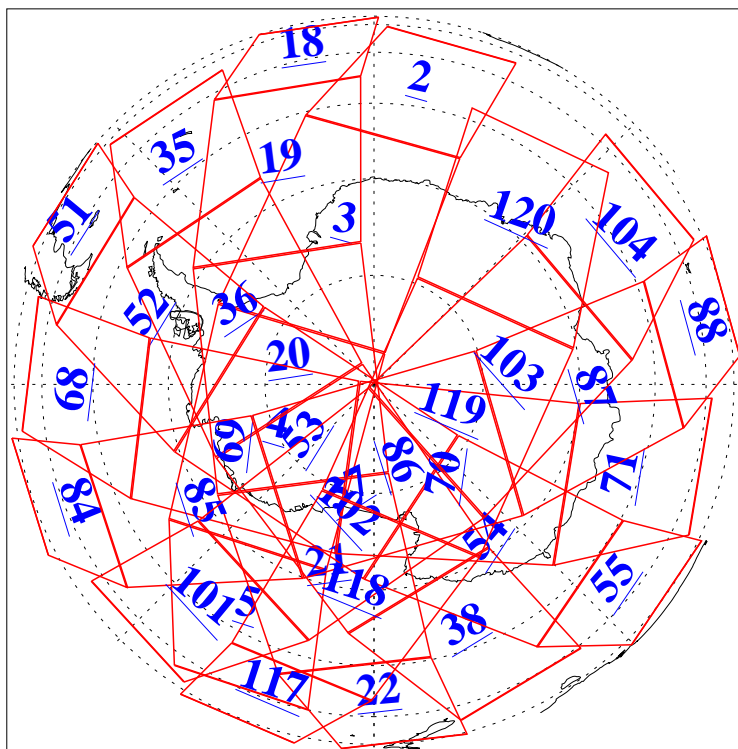

L1B Availability
AMSU Granules: 240
HSB Granules: 0
AIRS Granules: 240

24 May 2004
DoY 145
Aqua Day 751
Granules: 1 to 120

Granules: 121 to 240

Legend: AMSU Available, HSB Available, AIRS Available

L1B Availability
AMSU Granules: 240
HSB Granules: 0
AIRS Granules: 240

24 May 2004
DoY 145
Aqua Day 751

Ascending Granules

Descending Granules

Legend: AMSU Available, HSB Available, AIRS Available

L1B Availability
 AMSU Granules: 240
 HSB Granules: 0
 AIRS Granules: 240

24 May 2004
 DoY 145
 Aqua Day 751

Northern Hemisphere Granules

Southern Hemisphere Granules

Legend: AMSU Available, HSB Available, AIRS Available