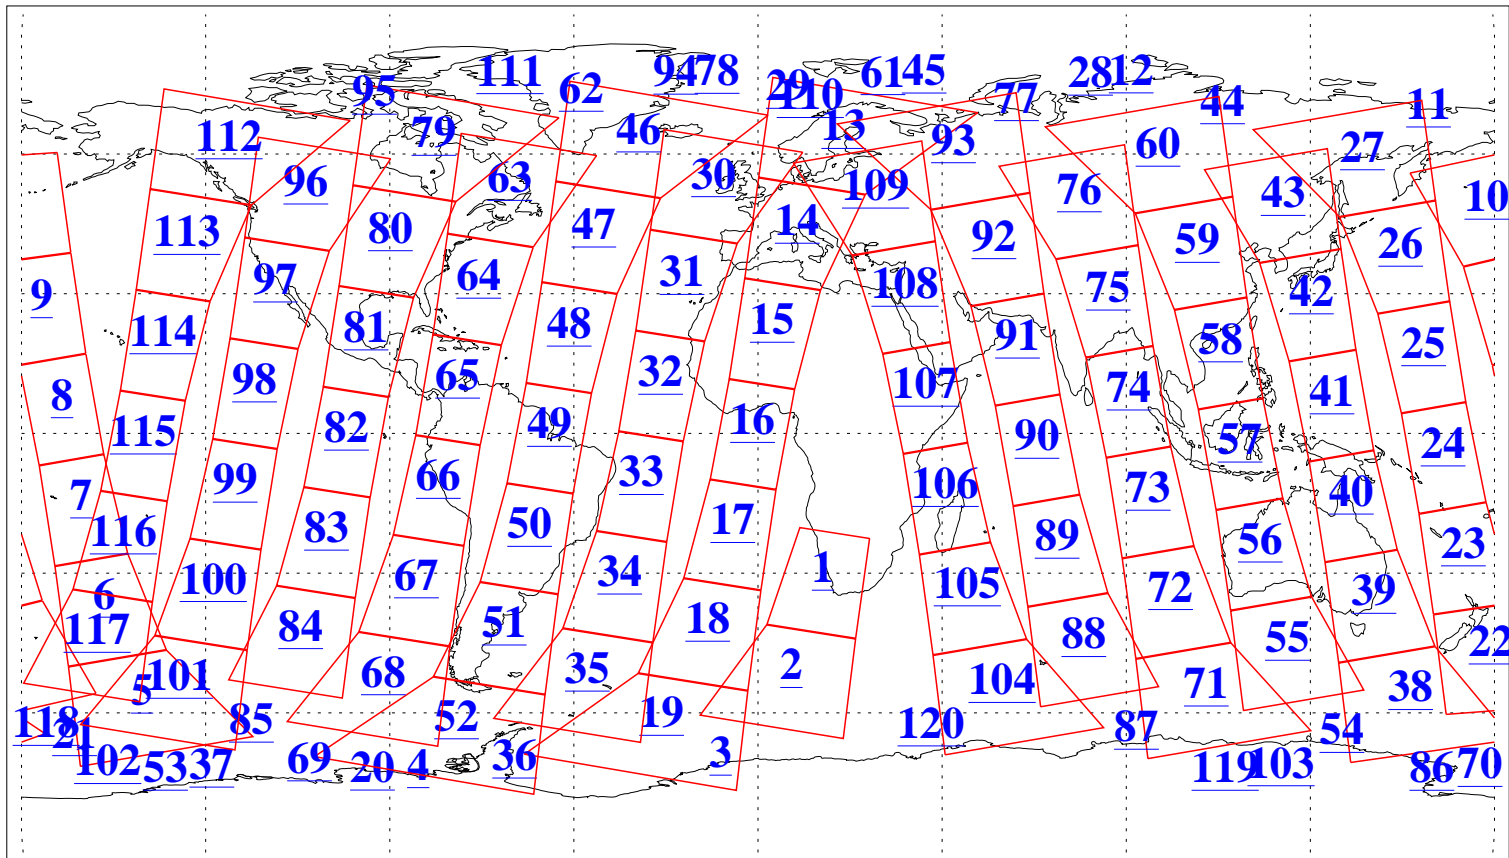

L1B Availability
AMSU Granules: 240
HSB Granules: 0
AIRS Granules: 240

24 May 2004
DoY 145
Aqua Day 751
Granules: 1 to 120

Granules: 121 to 240

Legend: AMSU Available, HSB Available, AIRS Available

L1B Availability
AMSU Granules: 240
HSB Granules: 0
AIRS Granules: 240

24 May 2004
DoY 145
Aqua Day 751

Ascending Granules

Descending Granules

Legend: AMSU Available, HSB Available, AIRS Available

L1B Availability
 AMSU Granules: 240
 HSB Granules: 0
 AIRS Granules: 240

24 May 2004
 DoY 145
 Aqua Day 751

Northern Hemisphere Granules

Southern Hemisphere Granules

Legend: AMSU Available, HSB Available, AIRS Available