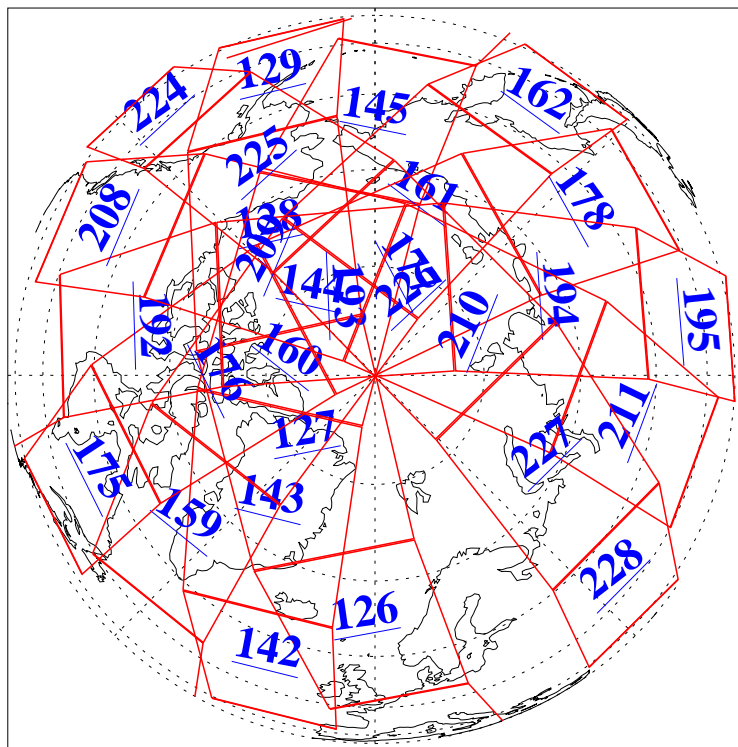

L1B Availability
AMSU Granules: 240
HSB Granules: 0
AIRS Granules: 240

24 May 2004
DoY 145
Aqua Day 751
Granules: 1 to 120

Granules: 121 to 240

Legend: AMSU Available, HSB Available, AIRS Available

L1B Availability
AMSU Granules: 240
HSB Granules: 0
AIRS Granules: 240

24 May 2004
DoY 145
Aqua Day 751

Ascending Granules

Descending Granules

Legend: AMSU Available, HSB Available, AIRS Available

L1B Availability
 AMSU Granules: 240
 HSB Granules: 0
 AIRS Granules: 240

24 May 2004
 DoY 145
 Aqua Day 751

Northern Hemisphere Granules

Southern Hemisphere Granules

Legend: AMSU Available, HSB Available, AIRS Available