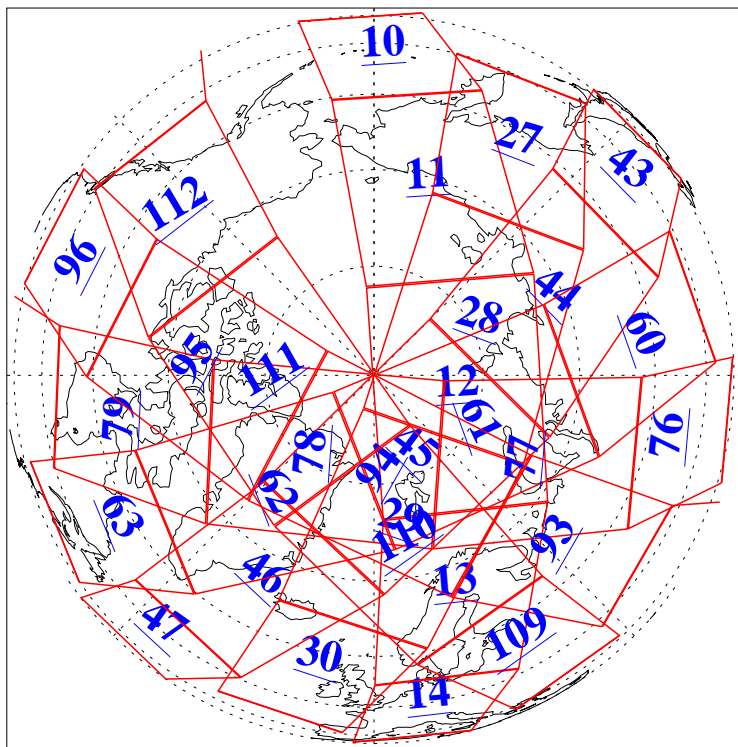

L1B Availability
AMSU Granules: 240
HSB Granules: 0
AIRS Granules: 240

24 May 2004
DoY 145
Aqua Day 751
Granules: 1 to 120

Granules: 121 to 240

Legend: AMSU Available, HSB Available, AIRS Available

L1B Availability
AMSU Granules: 240
HSB Granules: 0
AIRS Granules: 240

24 May 2004
DoY 145
Aqua Day 751

Ascending Granules

Descending Granules

Legend: AMSU Available, HSB Available, AIRS Available

L1B Availability
 AMSU Granules: 240
 HSB Granules: 0
 AIRS Granules: 240

24 May 2004
 DoY 145
 Aqua Day 751

Northern Hemisphere Granules

Southern Hemisphere Granules

Legend: AMSU Available, HSB Available, AIRS Available