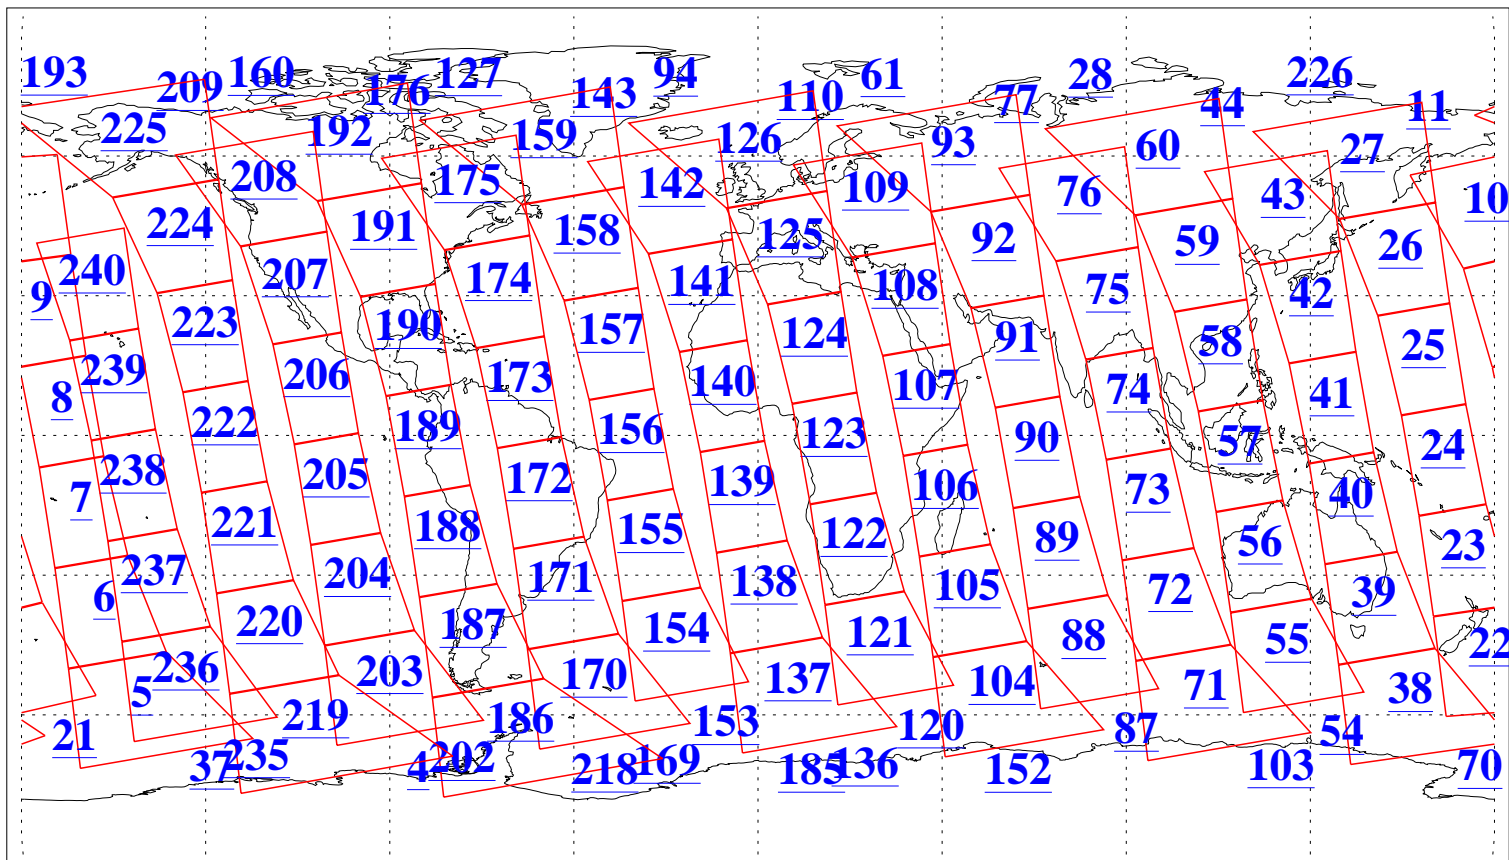

L1B Availability
AMSU Granules: 240
HSB Granules: 0
AIRS Granules: 240

24 May 2004
DoY 145
Aqua Day 751
Granules: 1 to 120

Granules: 121 to 240

Legend: AMSU Available, HSB Available, AIRS Available

L1B Availability
AMSU Granules: 240
HSB Granules: 0
AIRS Granules: 240

24 May 2004
DoY 145
Aqua Day 751

Ascending Granules

Descending Granules

Legend: AMSU Available, HSB Available, AIRS Available

L1B Availability
 AMSU Granules: 240
 HSB Granules: 0
 AIRS Granules: 240

24 May 2004
 DoY 145
 Aqua Day 751

Northern Hemisphere Granules

Southern Hemisphere Granules

Legend: AMSU Available, HSB Available, AIRS Available