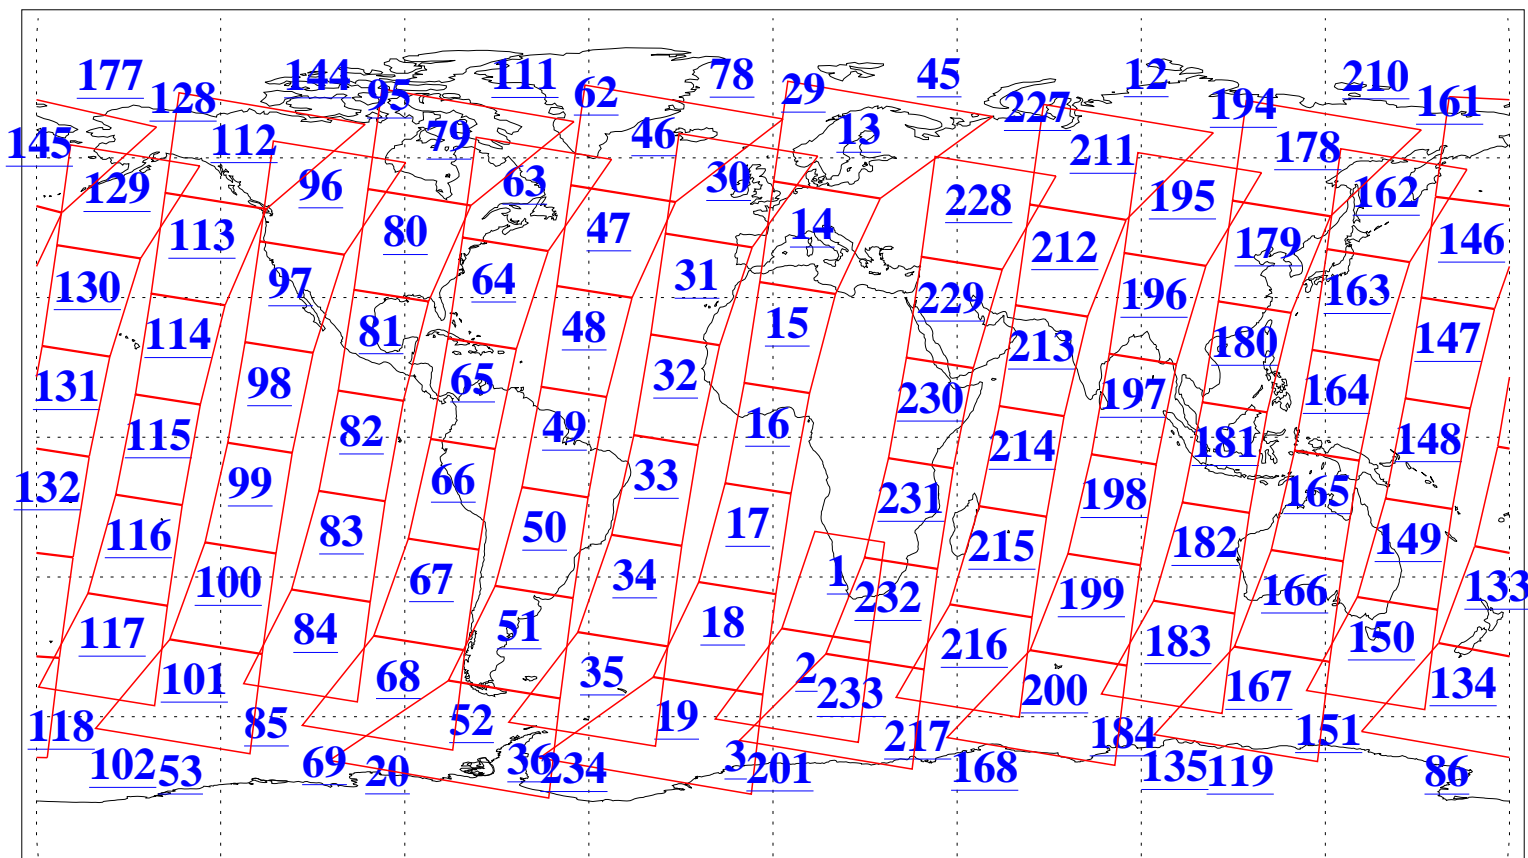

L1B Availability
AMSU Granules: 240
HSB Granules: 0
AIRS Granules: 240

24 May 2004
DoY 145
Aqua Day 751
Granules: 1 to 120

Granules: 121 to 240

Legend: AMSU Available, HSB Available, AIRS Available

L1B Availability
AMSU Granules: 240
HSB Granules: 0
AIRS Granules: 240

24 May 2004
DoY 145
Aqua Day 751

Ascending Granules

Descending Granules

Legend: AMSU Available, HSB Available, AIRS Available

L1B Availability
 AMSU Granules: 240
 HSB Granules: 0
 AIRS Granules: 240

24 May 2004
 DoY 145
 Aqua Day 751

Northern Hemisphere Granules

Southern Hemisphere Granules

Legend: AMSU Available, HSB Available, AIRS Available