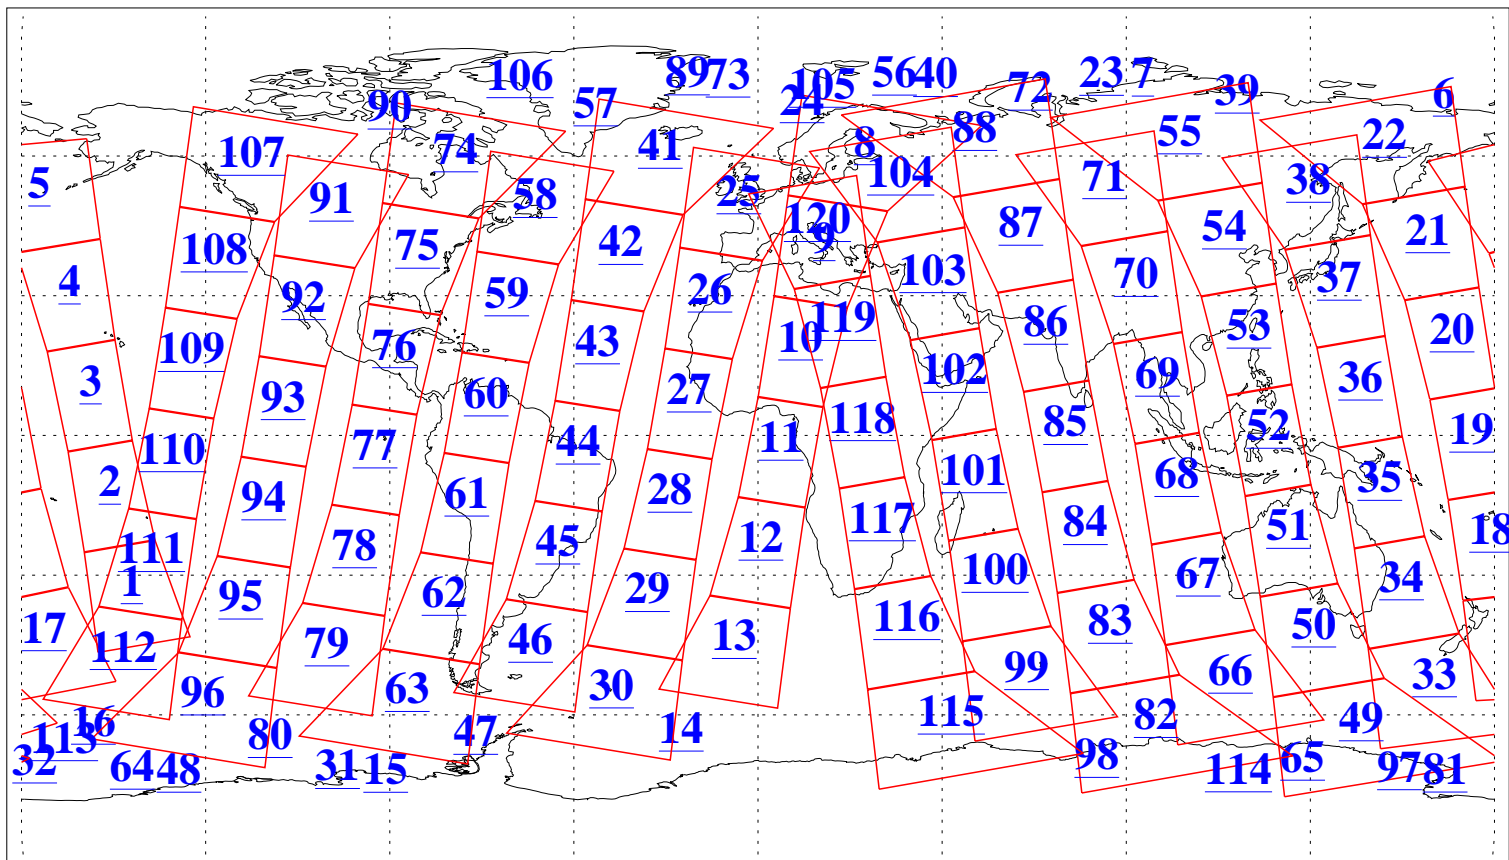

L1B Availability
AMSU Granules: 240
HSB Granules: 0
AIRS Granules: 240

21 May 2004
DoY 142
Aqua Day 748
Granules: 1 to 120

Granules: 121 to 240

Legend: AMSU Available, HSB Available, AIRS Available

L1B Availability
AMSU Granules: 240
HSB Granules: 0
AIRS Granules: 240

21 May 2004
DoY 142
Aqua Day 748

Ascending Granules

Descending Granules

Legend: AMSU Available, HSB Available, AIRS Available

L1B Availability
 AMSU Granules: 240
 HSB Granules: 0
 AIRS Granules: 240

21 May 2004
 DoY 142
 Aqua Day 748

Northern Hemisphere Granules

Southern Hemisphere Granules

Legend: AMSU Available, HSB Available, AIRS Available