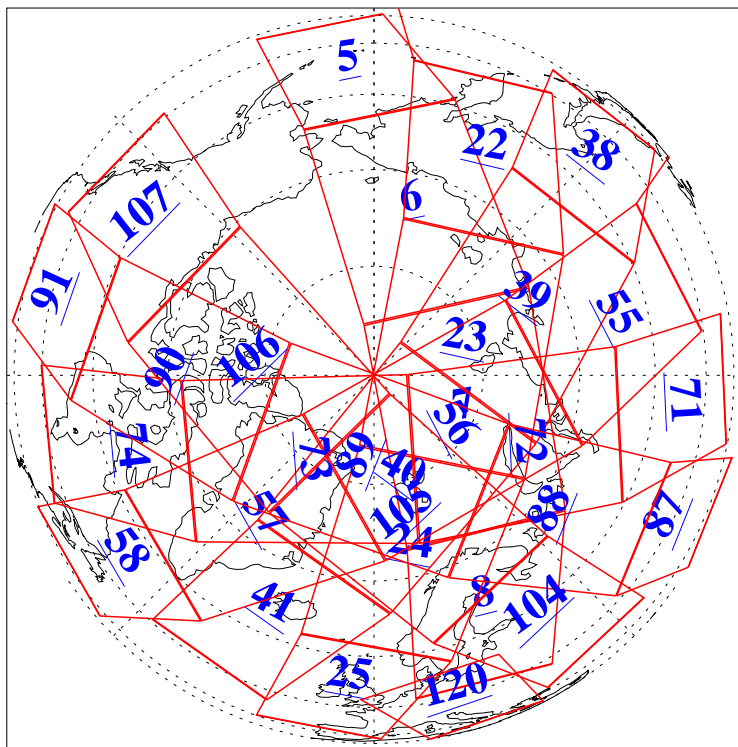

L1B Availability
AMSU Granules: 240
HSB Granules: 0
AIRS Granules: 240

21 May 2004
DoY 142
Aqua Day 748
Granules: 1 to 120

Granules: 121 to 240

Legend: AMSU Available, HSB Available, AIRS Available

L1B Availability
AMSU Granules: 240
HSB Granules: 0
AIRS Granules: 240

21 May 2004
DoY 142
Aqua Day 748

Ascending Granules

Descending Granules

Legend: AMSU Available, HSB Available, AIRS Available

L1B Availability
 AMSU Granules: 240
 HSB Granules: 0
 AIRS Granules: 240

21 May 2004
 DoY 142
 Aqua Day 748

Northern Hemisphere Granules

Southern Hemisphere Granules

Legend: AMSU Available, HSB Available, AIRS Available