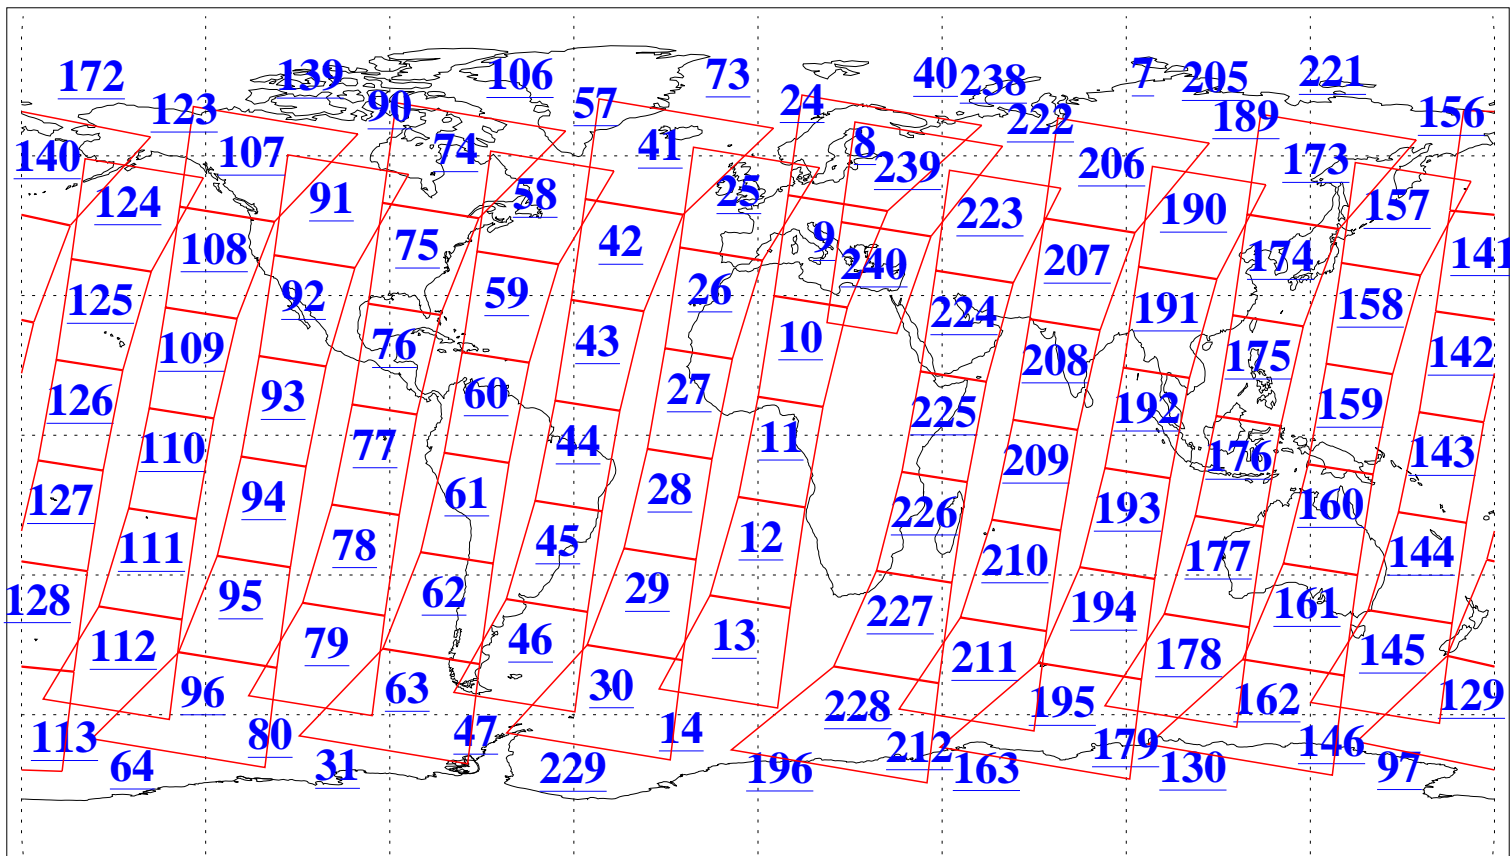

L1B Availability
AMSU Granules: 240
HSB Granules: 0
AIRS Granules: 240

21 May 2004
DoY 142
Aqua Day 748
Granules: 1 to 120

Granules: 121 to 240

Legend: AMSU Available, HSB Available, AIRS Available

L1B Availability
AMSU Granules: 240
HSB Granules: 0
AIRS Granules: 240

21 May 2004
DoY 142
Aqua Day 748

Ascending Granules

Descending Granules

Legend: AMSU Available, HSB Available, AIRS Available

L1B Availability
 AMSU Granules: 240
 HSB Granules: 0
 AIRS Granules: 240

21 May 2004
 DoY 142
 Aqua Day 748

Northern Hemisphere Granules

Southern Hemisphere Granules

Legend: AMSU Available, HSB Available, AIRS Available