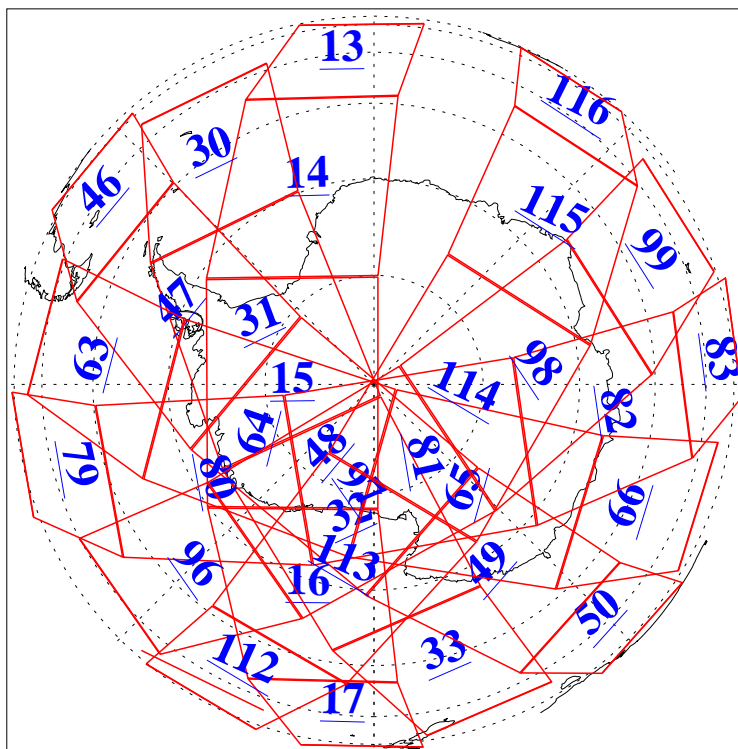

L1B Availability
AMSU Granules: 240
HSB Granules: 0
AIRS Granules: 240

21 May 2004
DoY 142
Aqua Day 748
Granules: 1 to 120

Granules: 121 to 240

Legend: AMSU Available, HSB Available, AIRS Available

L1B Availability
AMSU Granules: 240
HSB Granules: 0
AIRS Granules: 240

21 May 2004
DoY 142
Aqua Day 748

Ascending Granules

Descending Granules

Legend: AMSU Available, HSB Available, AIRS Available

L1B Availability
 AMSU Granules: 240
 HSB Granules: 0
 AIRS Granules: 240

21 May 2004
 DoY 142
 Aqua Day 748

Northern Hemisphere Granules

Southern Hemisphere Granules

Legend: AMSU Available, HSB Available, AIRS Available