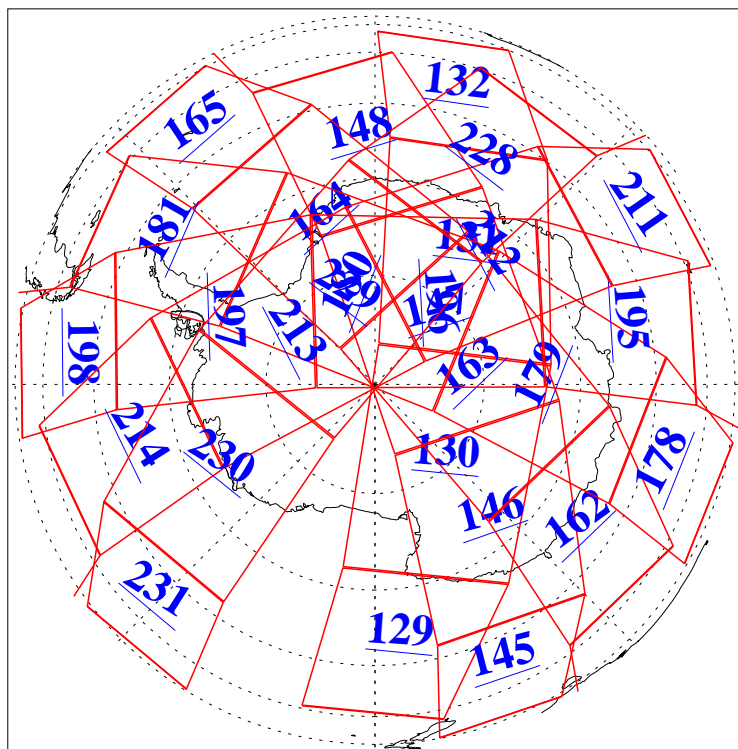

L1B Availability
AMSU Granules: 240
HSB Granules: 0
AIRS Granules: 240

21 May 2004
DoY 142
Aqua Day 748
Granules: 1 to 120

Granules: 121 to 240

Legend: AMSU Available, HSB Available, AIRS Available

L1B Availability
AMSU Granules: 240
HSB Granules: 0
AIRS Granules: 240

21 May 2004
DoY 142
Aqua Day 748

Ascending Granules

Descending Granules

Legend: AMSU Available, HSB Available, AIRS Available

L1B Availability
 AMSU Granules: 240
 HSB Granules: 0
 AIRS Granules: 240

21 May 2004
 DoY 142
 Aqua Day 748

Northern Hemisphere Granules

Southern Hemisphere Granules

Legend: AMSU Available, HSB Available, AIRS Available