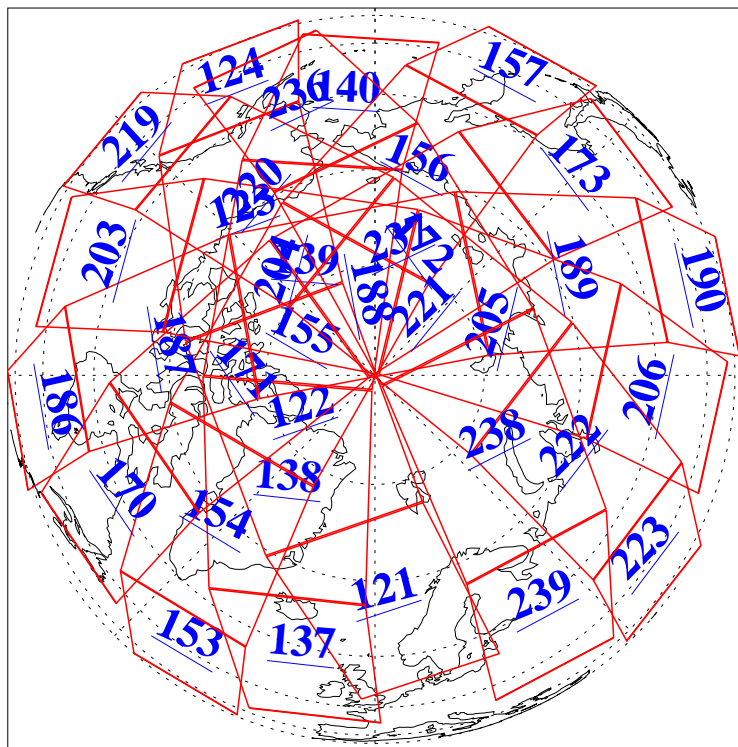

L1B Availability
AMSU Granules: 240
HSB Granules: 0
AIRS Granules: 240

21 May 2004
DoY 142
Aqua Day 748
Granules: 1 to 120

Granules: 121 to 240

Legend: AMSU Available, HSB Available, AIRS Available

L1B Availability
AMSU Granules: 240
HSB Granules: 0
AIRS Granules: 240

21 May 2004
DoY 142
Aqua Day 748

Ascending Granules

Descending Granules

Legend: AMSU Available, HSB Available, AIRS Available

L1B Availability
 AMSU Granules: 240
 HSB Granules: 0
 AIRS Granules: 240

21 May 2004
 DoY 142
 Aqua Day 748

Northern Hemisphere Granules

Southern Hemisphere Granules

Legend: AMSU Available, HSB Available, AIRS Available