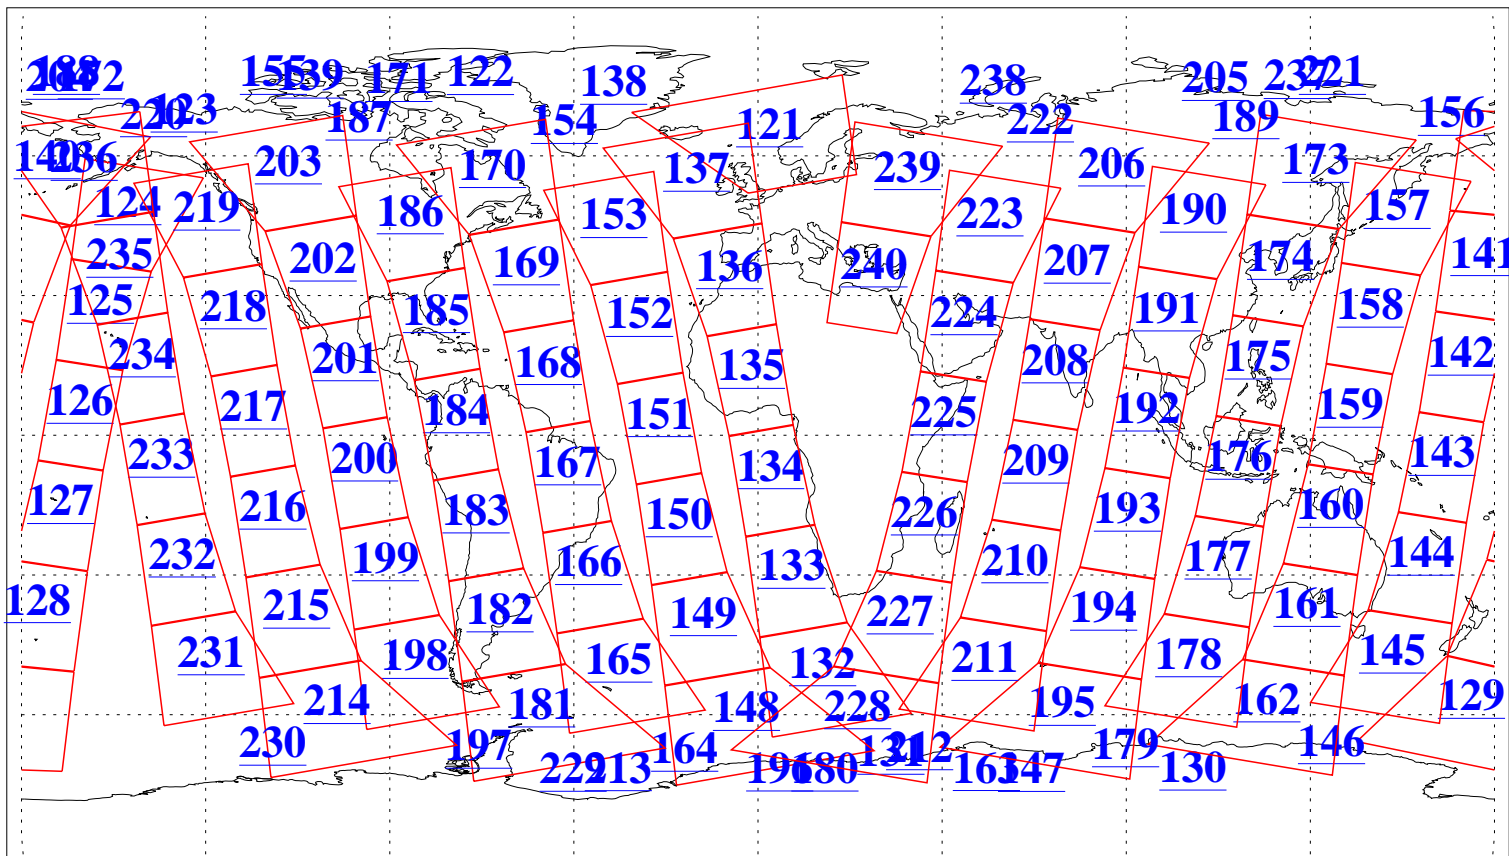

L1B Availability
AMSU Granules: 240
HSB Granules: 0
AIRS Granules: 240

21 May 2004
DoY 142
Aqua Day 748
Granules: 1 to 120

Granules: 121 to 240

Legend: AMSU Available, HSB Available, AIRS Available

L1B Availability
AMSU Granules: 240
HSB Granules: 0
AIRS Granules: 240

21 May 2004
DoY 142
Aqua Day 748

Ascending Granules

Descending Granules

Legend: AMSU Available, HSB Available, AIRS Available

L1B Availability
 AMSU Granules: 240
 HSB Granules: 0
 AIRS Granules: 240

21 May 2004
 DoY 142
 Aqua Day 748

Northern Hemisphere Granules

Southern Hemisphere Granules

Legend: AMSU Available, HSB Available, AIRS Available