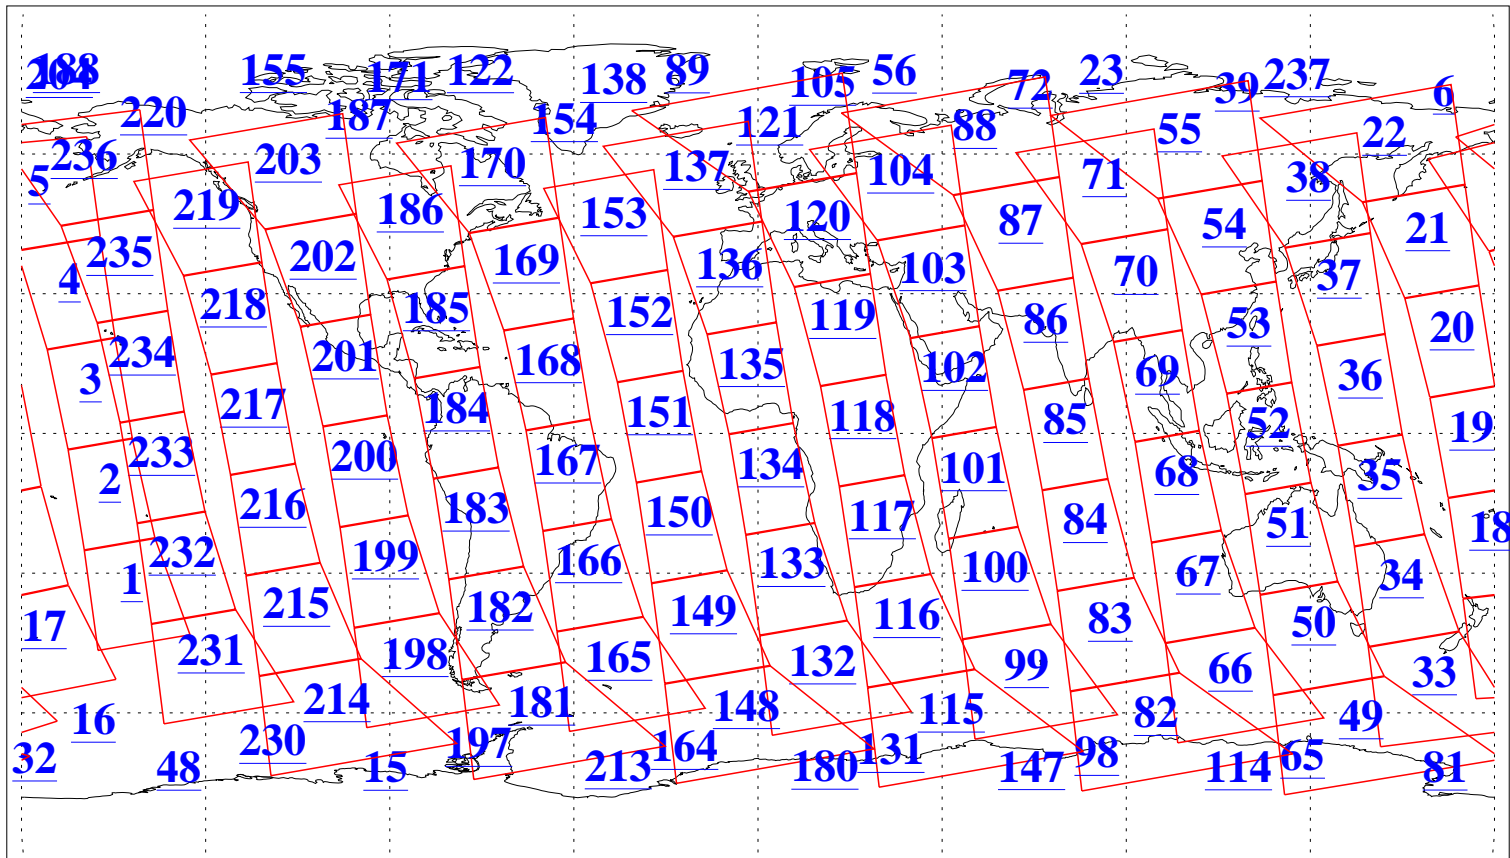

L1B Availability
AMSU Granules: 240
HSB Granules: 0
AIRS Granules: 240

21 May 2004
DoY 142
Aqua Day 748
Granules: 1 to 120

Granules: 121 to 240

Legend: AMSU Available, HSB Available, AIRS Available

L1B Availability
AMSU Granules: 240
HSB Granules: 0
AIRS Granules: 240

21 May 2004
DoY 142
Aqua Day 748

Ascending Granules

Descending Granules

Legend: AMSU Available, HSB Available, AIRS Available

L1B Availability
 AMSU Granules: 240
 HSB Granules: 0
 AIRS Granules: 240

21 May 2004
 DoY 142
 Aqua Day 748

Northern Hemisphere Granules

Southern Hemisphere Granules

Legend: AMSU Available, HSB Available, AIRS Available