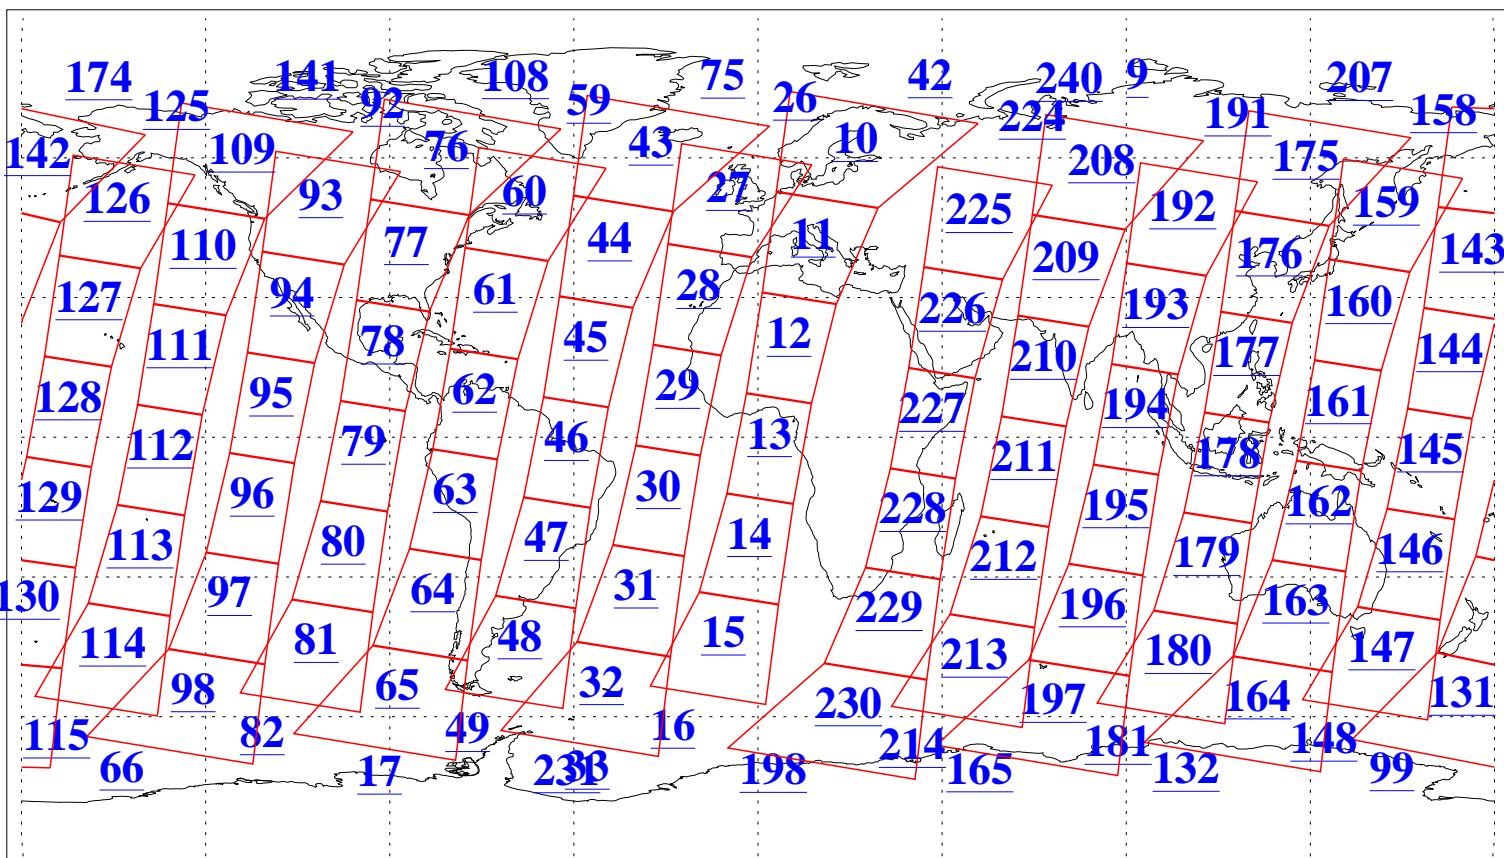

L1B Availability  
AMSU Granules: 240  
HSB Granules: 0  
AIRS Granules: 240

19 May 2004  
DoY 140  
Aqua Day 746  
Granules: 1 to 120

Granules: 121 to 240

Legend: AMSU Available, HSB Available, AIRS Available

L1B Availability  
AMSU Granules: 240  
HSB Granules: 0  
AIRS Granules: 240

19 May 2004  
DoY 140  
Aqua Day 746

Ascending Granules

Descending Granules

Legend: AMSU Available, HSB Available, AIRS Available

L1B Availability  
 AMSU Granules: 240  
 HSB Granules: 0  
 AIRS Granules: 240

19 May 2004  
 DoY 140  
 Aqua Day 746

Northern Hemisphere Granules

Southern Hemisphere Granules

Legend: AMSU Available, HSB Available, AIRS Available