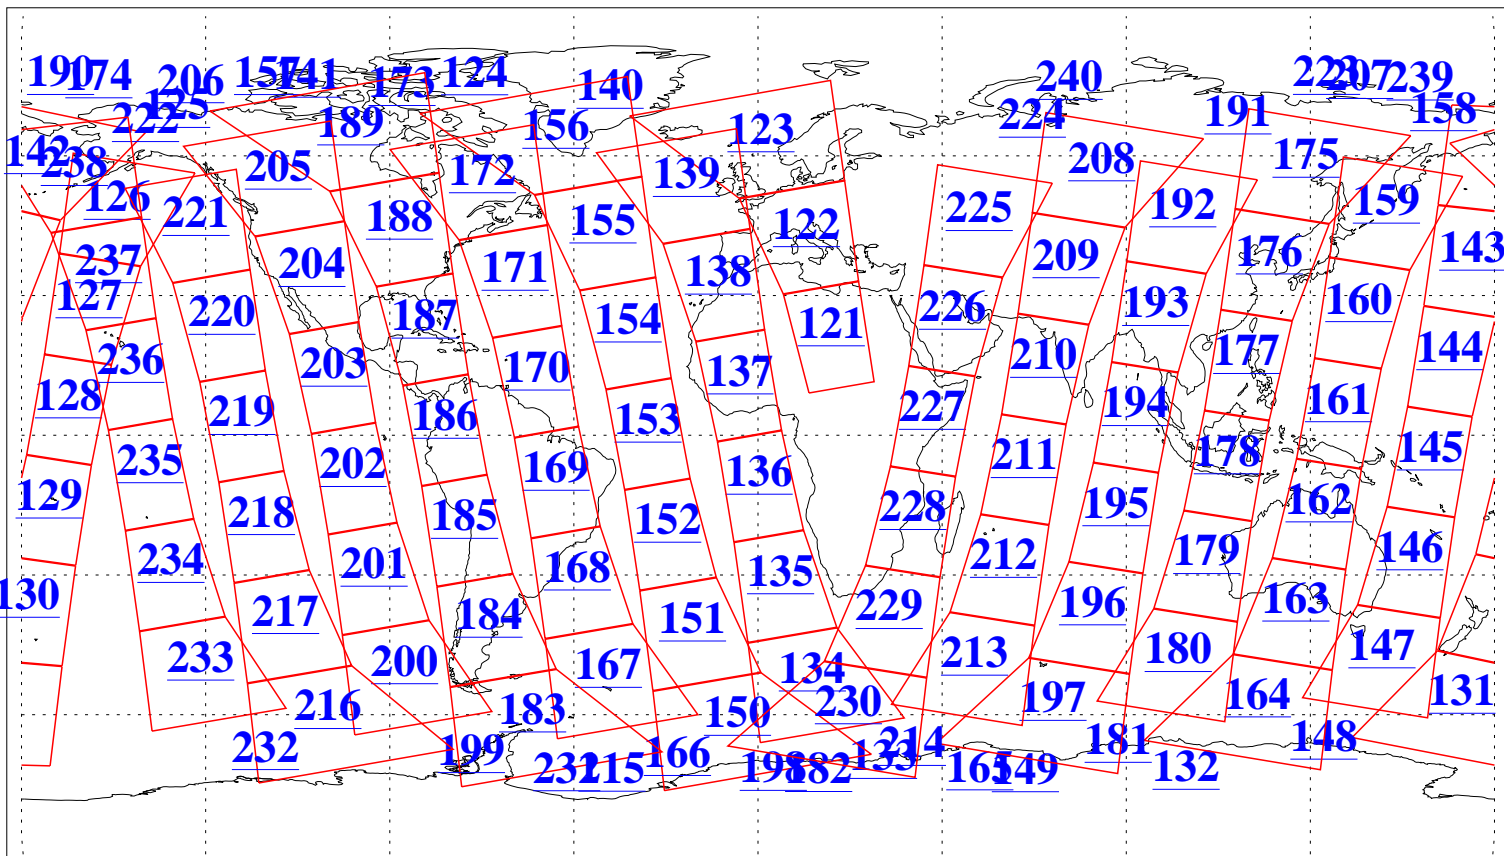

L1B Availability  
AMSU Granules: 240  
HSB Granules: 0  
AIRS Granules: 240

19 May 2004  
DoY 140  
Aqua Day 746  
Granules: 1 to 120

Granules: 121 to 240

Legend: AMSU Available, HSB Available, AIRS Available

L1B Availability  
AMSU Granules: 240  
HSB Granules: 0  
AIRS Granules: 240

19 May 2004  
DoY 140  
Aqua Day 746

Ascending Granules

Descending Granules

Legend: AMSU Available, HSB Available, AIRS Available

L1B Availability  
 AMSU Granules: 240  
 HSB Granules: 0  
 AIRS Granules: 240

19 May 2004  
 DoY 140  
 Aqua Day 746

Northern Hemisphere Granules

Southern Hemisphere Granules

Legend: AMSU Available, HSB Available, AIRS Available