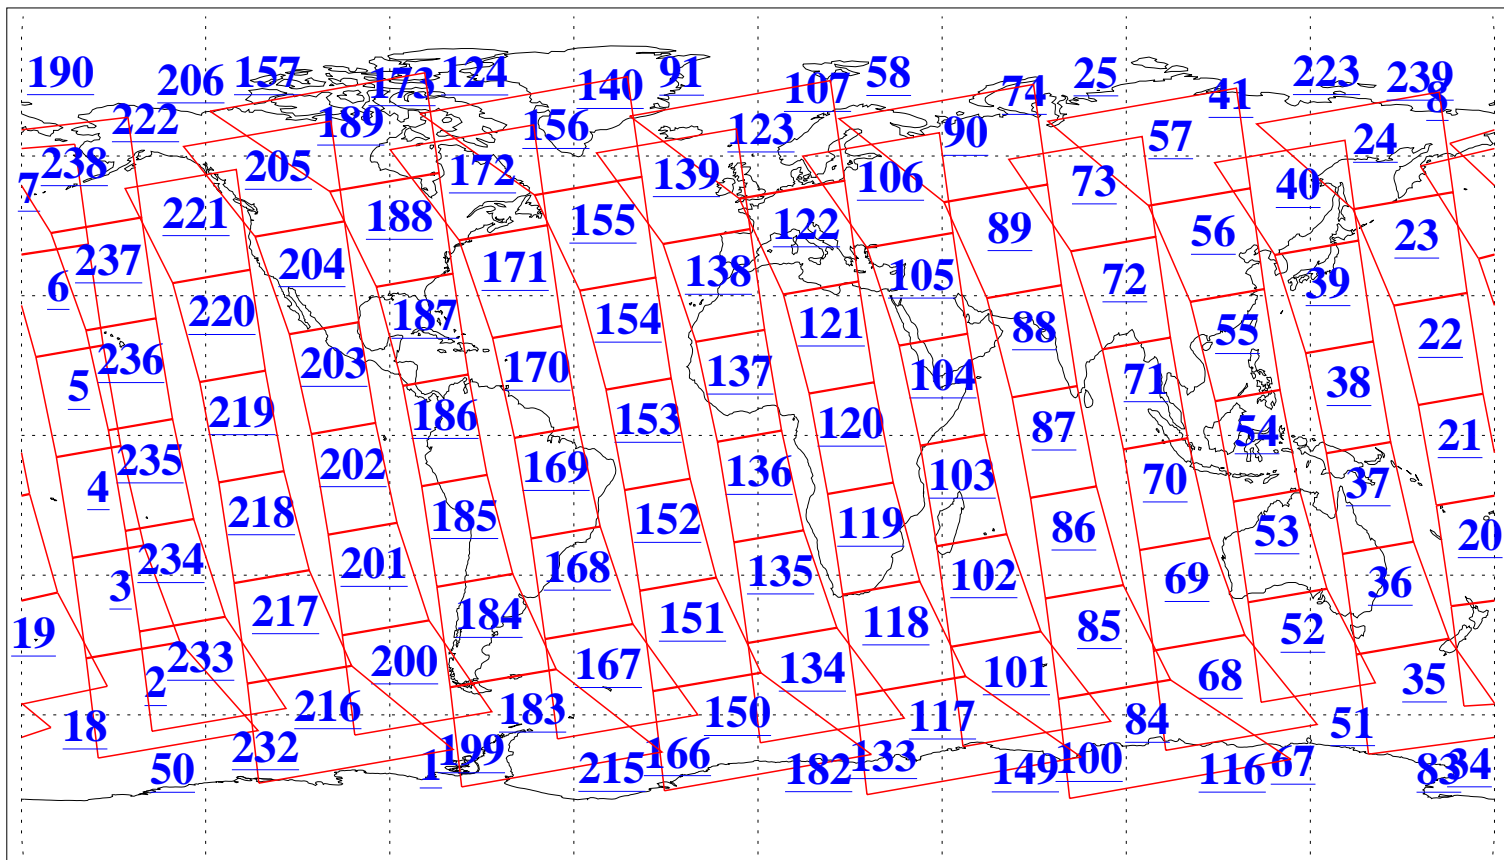

L1B Availability  
AMSU Granules: 240  
HSB Granules: 0  
AIRS Granules: 240

19 May 2004  
DoY 140  
Aqua Day 746  
Granules: 1 to 120

Granules: 121 to 240

Legend: AMSU Available, HSB Available, AIRS Available

L1B Availability  
AMSU Granules: 240  
HSB Granules: 0  
AIRS Granules: 240

19 May 2004  
DoY 140  
Aqua Day 746

Ascending Granules

Descending Granules

Legend: AMSU Available, HSB Available, AIRS Available

L1B Availability  
 AMSU Granules: 240  
 HSB Granules: 0  
 AIRS Granules: 240

19 May 2004  
 DoY 140  
 Aqua Day 746

Northern Hemisphere Granules

Southern Hemisphere Granules

Legend: AMSU Available, HSB Available, AIRS Available