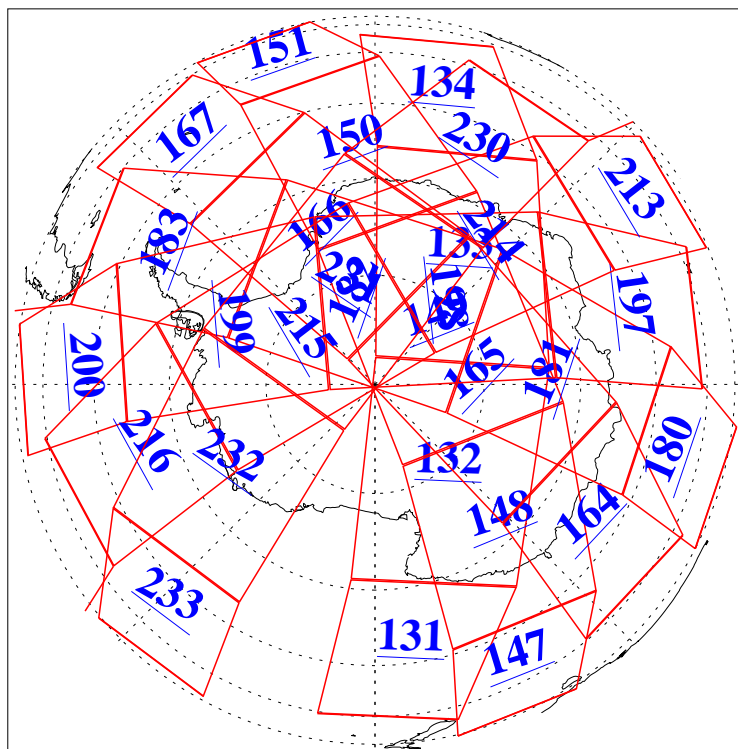

L1B Availability  
AMSU Granules: 240  
HSB Granules: 0  
AIRS Granules: 240

19 May 2004  
DoY 140  
Aqua Day 746  
Granules: 1 to 120

Granules: 121 to 240

Legend: AMSU Available, HSB Available, AIRS Available

L1B Availability  
AMSU Granules: 240  
HSB Granules: 0  
AIRS Granules: 240

19 May 2004  
DoY 140  
Aqua Day 746

Ascending Granules

Descending Granules

Legend: AMSU Available, HSB Available, AIRS Available

L1B Availability  
 AMSU Granules: 240  
 HSB Granules: 0  
 AIRS Granules: 240

19 May 2004  
 DoY 140  
 Aqua Day 746

Northern Hemisphere Granules

Southern Hemisphere Granules

Legend: AMSU Available, HSB Available, AIRS Available