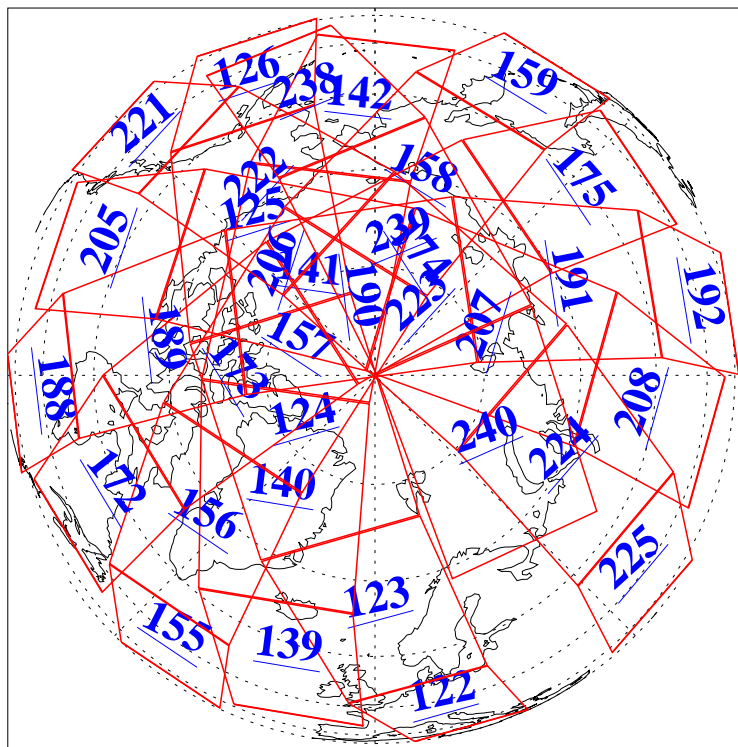

L1B Availability  
AMSU Granules: 240  
HSB Granules: 0  
AIRS Granules: 240

19 May 2004  
DoY 140  
Aqua Day 746  
Granules: 1 to 120

Granules: 121 to 240

Legend: AMSU Available, HSB Available, AIRS Available

L1B Availability  
AMSU Granules: 240  
HSB Granules: 0  
AIRS Granules: 240

19 May 2004  
DoY 140  
Aqua Day 746

Ascending Granules

Descending Granules

Legend: AMSU Available, HSB Available, AIRS Available

L1B Availability  
 AMSU Granules: 240  
 HSB Granules: 0  
 AIRS Granules: 240

19 May 2004  
 DoY 140  
 Aqua Day 746

Northern Hemisphere Granules

Southern Hemisphere Granules

Legend: AMSU Available, HSB Available, AIRS Available