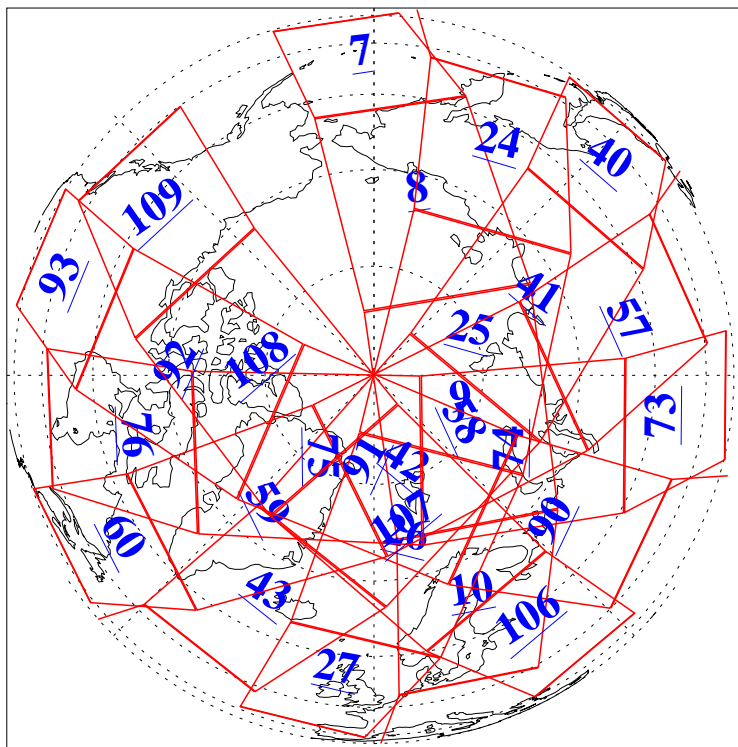

L1B Availability  
AMSU Granules: 240  
HSB Granules: 0  
AIRS Granules: 240

19 May 2004  
DoY 140  
Aqua Day 746  
Granules: 1 to 120

Granules: 121 to 240

Legend: AMSU Available, HSB Available, AIRS Available

L1B Availability  
AMSU Granules: 240  
HSB Granules: 0  
AIRS Granules: 240

19 May 2004  
DoY 140  
Aqua Day 746

Ascending Granules

Descending Granules

Legend: AMSU Available, HSB Available, AIRS Available

L1B Availability  
 AMSU Granules: 240  
 HSB Granules: 0  
 AIRS Granules: 240

19 May 2004  
 DoY 140  
 Aqua Day 746

Northern Hemisphere Granules

Southern Hemisphere Granules

Legend: AMSU Available, HSB Available, AIRS Available