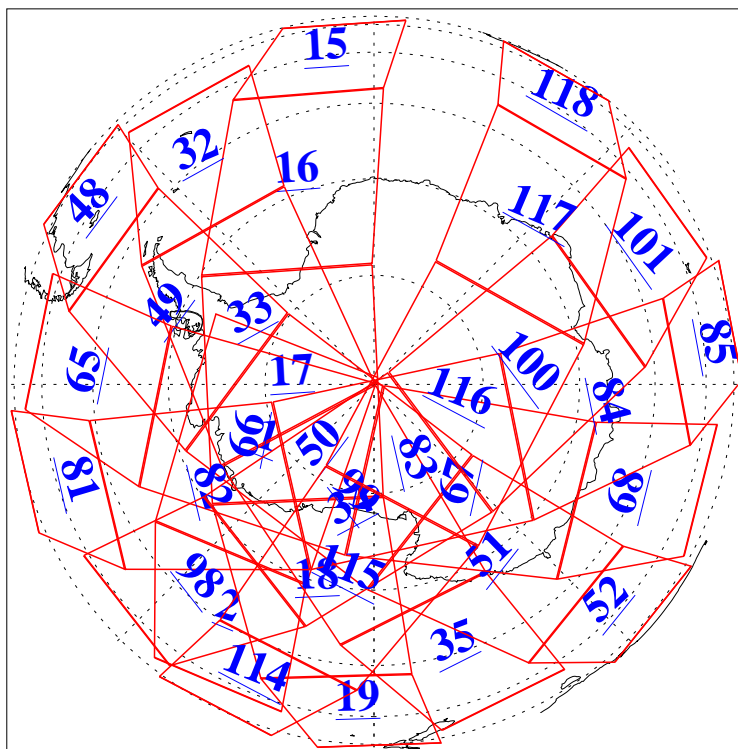

L1B Availability  
AMSU Granules: 240  
HSB Granules: 0  
AIRS Granules: 240

19 May 2004  
DoY 140  
Aqua Day 746  
Granules: 1 to 120

Granules: 121 to 240

Legend: AMSU Available, HSB Available, AIRS Available

L1B Availability  
AMSU Granules: 240  
HSB Granules: 0  
AIRS Granules: 240

19 May 2004  
DoY 140  
Aqua Day 746

Ascending Granules

Descending Granules

Legend: AMSU Available, HSB Available, AIRS Available

L1B Availability  
 AMSU Granules: 240  
 HSB Granules: 0  
 AIRS Granules: 240

19 May 2004  
 DoY 140  
 Aqua Day 746

Northern Hemisphere Granules

Southern Hemisphere Granules

Legend: AMSU Available, HSB Available, AIRS Available