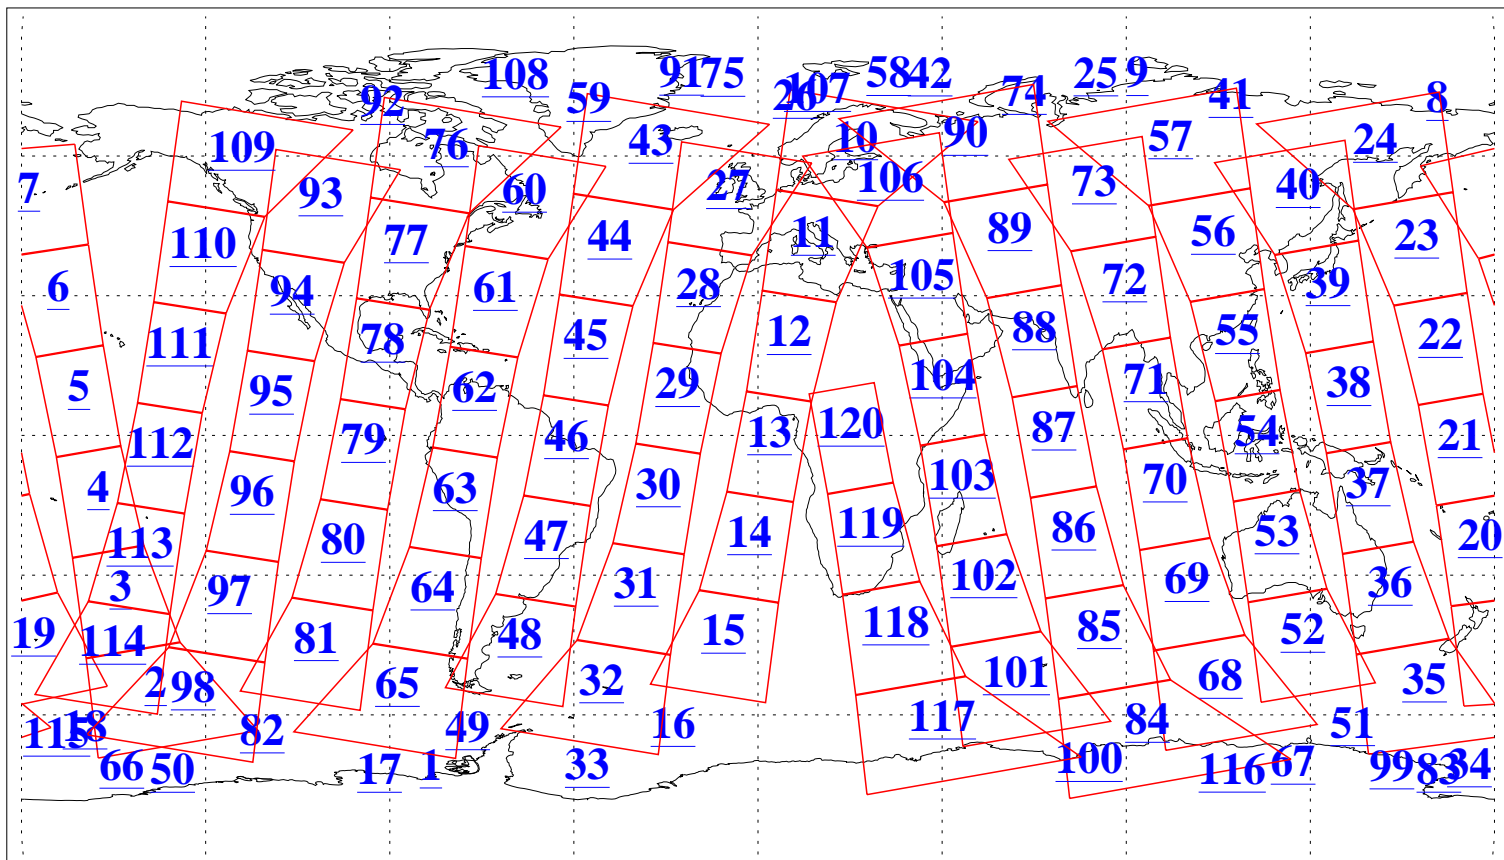

L1B Availability  
AMSU Granules: 240  
HSB Granules: 0  
AIRS Granules: 240

19 May 2004  
DoY 140  
Aqua Day 746  
Granules: 1 to 120

Granules: 121 to 240

Legend: AMSU Available, HSB Available, AIRS Available

L1B Availability  
AMSU Granules: 240  
HSB Granules: 0  
AIRS Granules: 240

19 May 2004  
DoY 140  
Aqua Day 746

Ascending Granules

Descending Granules

Legend: AMSU Available, HSB Available, AIRS Available

L1B Availability  
 AMSU Granules: 240  
 HSB Granules: 0  
 AIRS Granules: 240

19 May 2004  
 DoY 140  
 Aqua Day 746

Northern Hemisphere Granules

Southern Hemisphere Granules

Legend: AMSU Available, HSB Available, AIRS Available