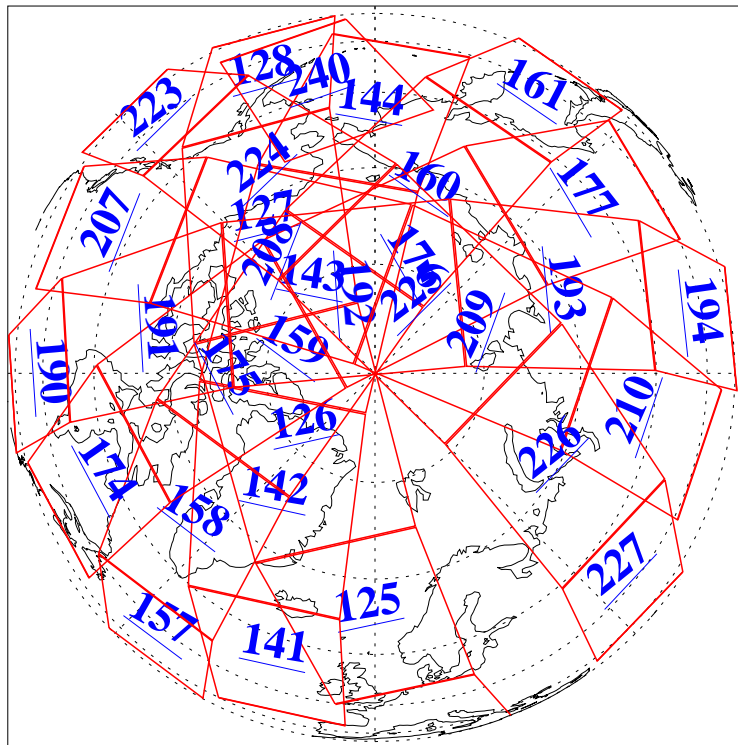

L1B Availability
AMSU Granules: 240
HSB Granules: 0
AIRS Granules: 240

17 May 2004
DoY 138
Aqua Day 744
Granules: 1 to 120

Granules: 121 to 240

Legend: AMSU Available, HSB Available, AIRS Available

L1B Availability
AMSU Granules: 240
HSB Granules: 0
AIRS Granules: 240

17 May 2004
DoY 138
Aqua Day 744

Ascending Granules

Descending Granules

Legend: AMSU Available, HSB Available, AIRS Available

L1B Availability
 AMSU Granules: 240
 HSB Granules: 0
 AIRS Granules: 240

17 May 2004
 DoY 138
 Aqua Day 744

Northern Hemisphere Granules

Southern Hemisphere Granules

Legend: AMSU Available, HSB Available, AIRS Available