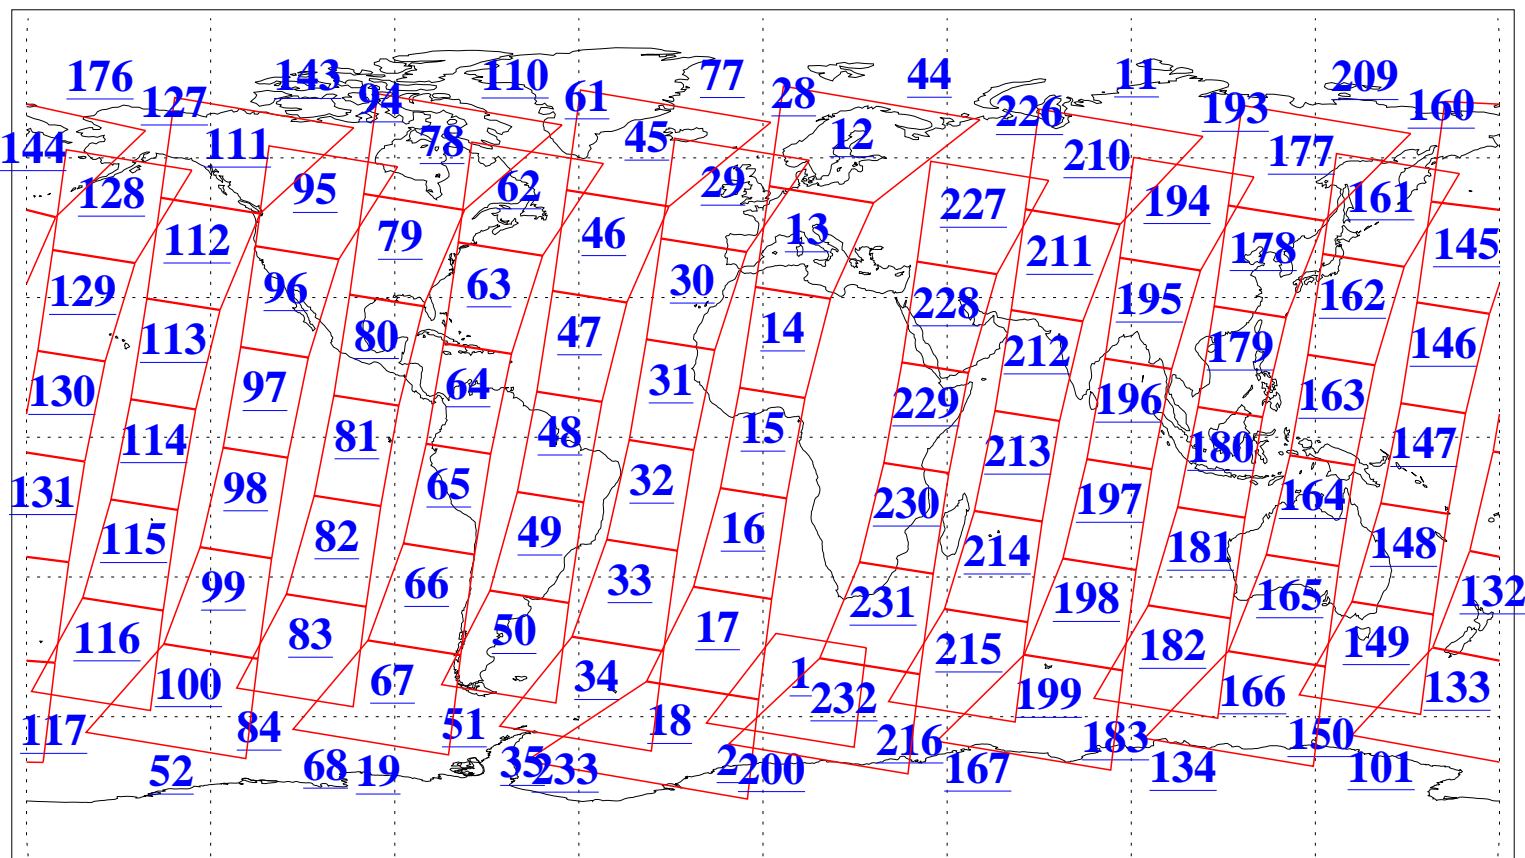

L1B Availability
AMSU Granules: 240
HSB Granules: 0
AIRS Granules: 240

17 May 2004
DoY 138
Aqua Day 744
Granules: 1 to 120

Granules: 121 to 240

Legend: AMSU Available, HSB Available, AIRS Available

L1B Availability
AMSU Granules: 240
HSB Granules: 0
AIRS Granules: 240

17 May 2004
DoY 138
Aqua Day 744

Ascending Granules

Descending Granules

Legend: AMSU Available, HSB Available, AIRS Available

L1B Availability
 AMSU Granules: 240
 HSB Granules: 0
 AIRS Granules: 240

17 May 2004
 DoY 138
 Aqua Day 744

Northern Hemisphere Granules

Southern Hemisphere Granules

Legend: AMSU Available, HSB Available, AIRS Available