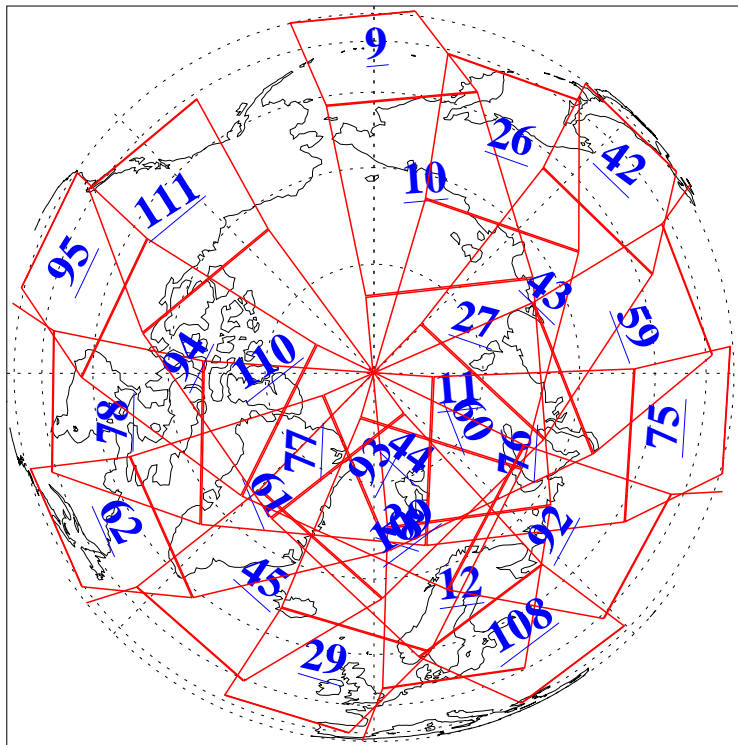

L1B Availability
AMSU Granules: 240
HSB Granules: 0
AIRS Granules: 240

17 May 2004
DoY 138
Aqua Day 744
Granules: 1 to 120

Granules: 121 to 240

Legend: AMSU Available, HSB Available, AIRS Available

L1B Availability
AMSU Granules: 240
HSB Granules: 0
AIRS Granules: 240

17 May 2004
DoY 138
Aqua Day 744

Ascending Granules

Descending Granules

Legend: AMSU Available, HSB Available, AIRS Available

L1B Availability
 AMSU Granules: 240
 HSB Granules: 0
 AIRS Granules: 240

17 May 2004
 DoY 138
 Aqua Day 744

Northern Hemisphere Granules

Southern Hemisphere Granules

Legend: AMSU Available, HSB Available, AIRS Available