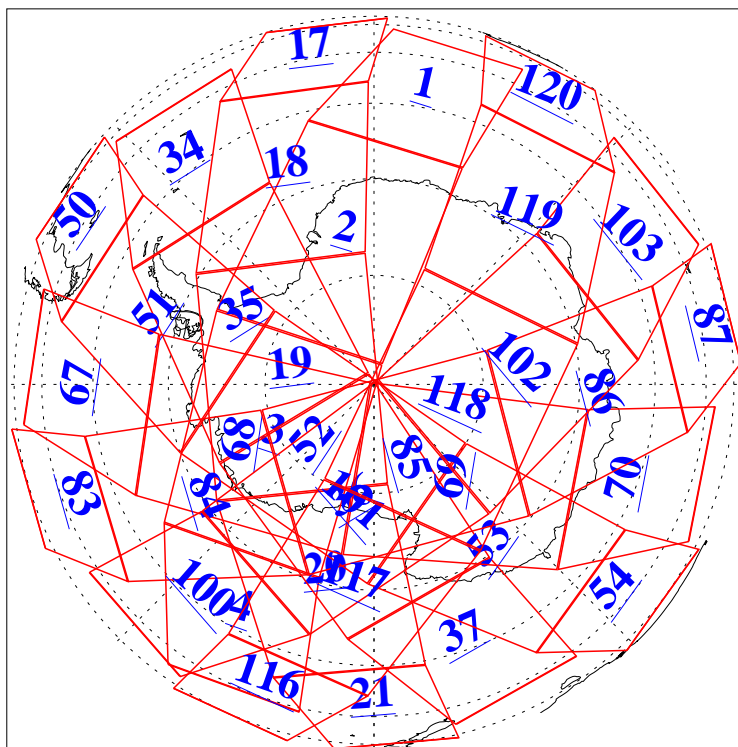

L1B Availability
AMSU Granules: 240
HSB Granules: 0
AIRS Granules: 240

17 May 2004
DoY 138
Aqua Day 744
Granules: 1 to 120

Granules: 121 to 240

Legend: AMSU Available, HSB Available, AIRS Available

L1B Availability
AMSU Granules: 240
HSB Granules: 0
AIRS Granules: 240

17 May 2004
DoY 138
Aqua Day 744

Ascending Granules

Descending Granules

Legend: AMSU Available, HSB Available, AIRS Available

L1B Availability
 AMSU Granules: 240
 HSB Granules: 0
 AIRS Granules: 240

17 May 2004
 DoY 138
 Aqua Day 744

Northern Hemisphere Granules

Southern Hemisphere Granules

Legend: AMSU Available, HSB Available, AIRS Available