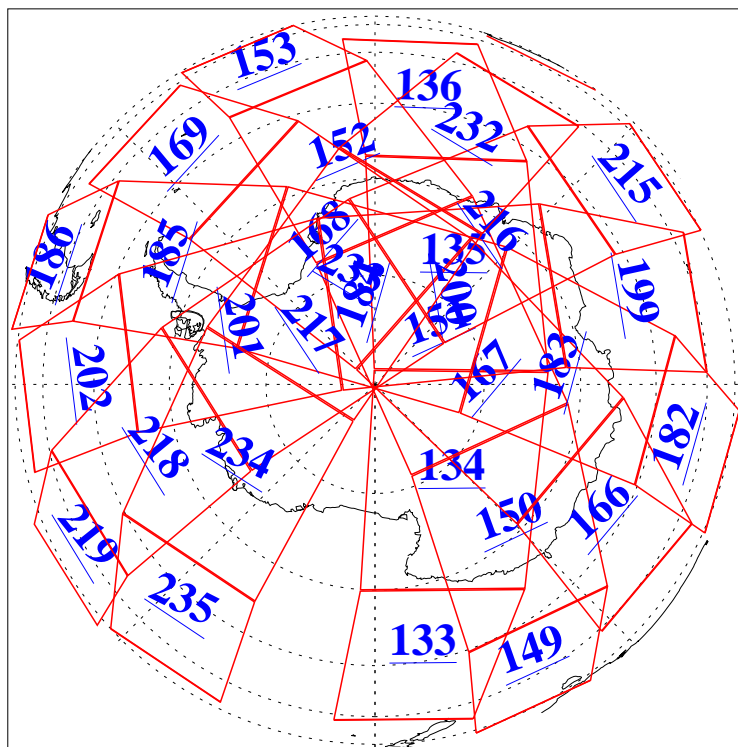

L1B Availability
AMSU Granules: 240
HSB Granules: 0
AIRS Granules: 240

17 May 2004
DoY 138
Aqua Day 744
Granules: 1 to 120

Granules: 121 to 240

Legend: AMSU Available, HSB Available, AIRS Available

L1B Availability
AMSU Granules: 240
HSB Granules: 0
AIRS Granules: 240

17 May 2004
DoY 138
Aqua Day 744

Ascending Granules

Descending Granules

Legend: AMSU Available, HSB Available, AIRS Available

L1B Availability
 AMSU Granules: 240
 HSB Granules: 0
 AIRS Granules: 240

17 May 2004
 DoY 138
 Aqua Day 744

Northern Hemisphere Granules

Southern Hemisphere Granules

Legend: AMSU Available, HSB Available, AIRS Available