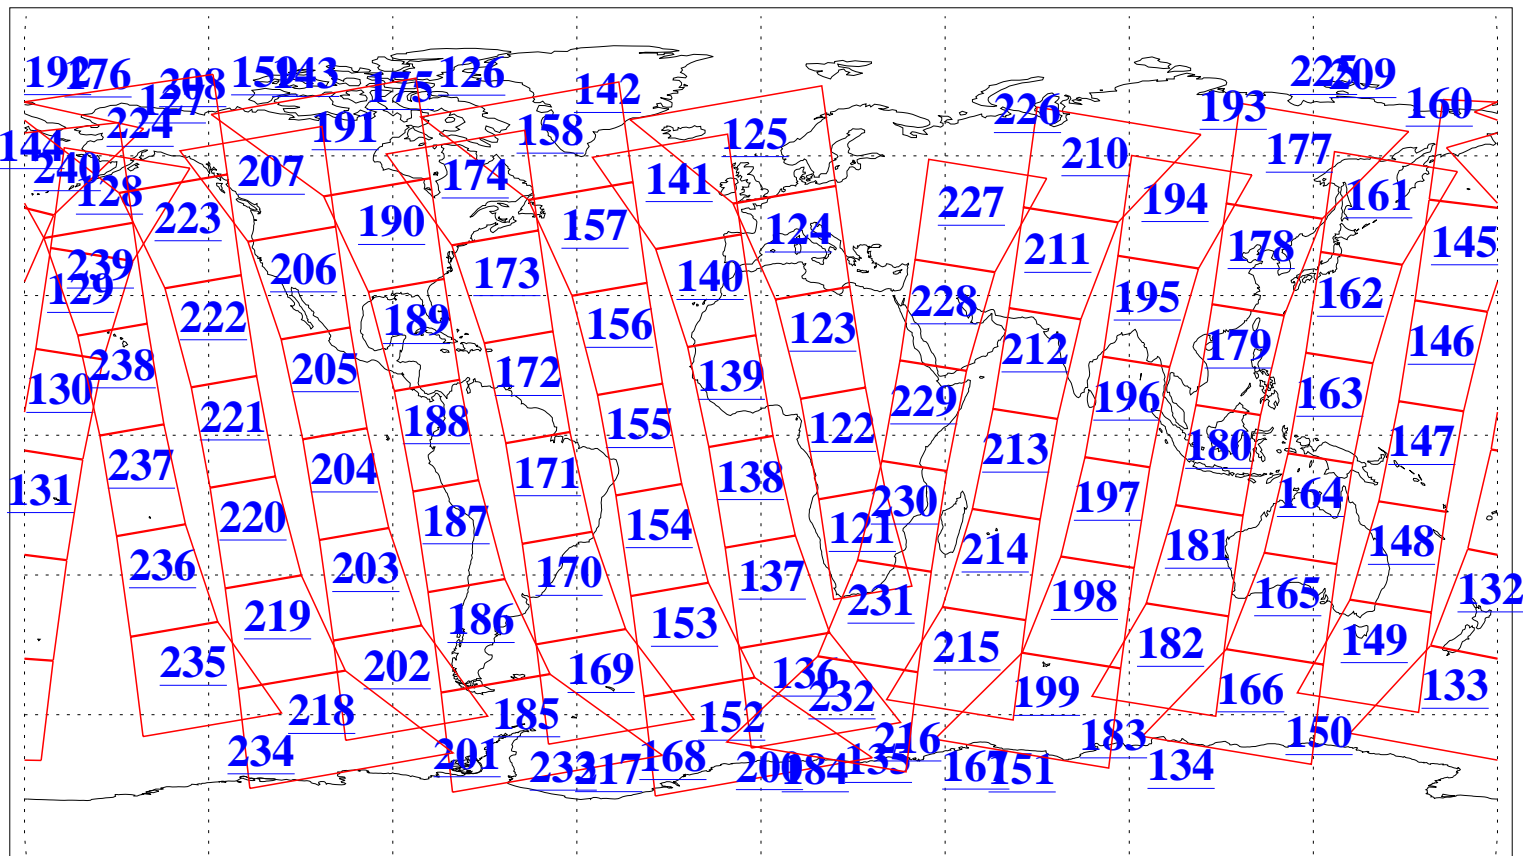

L1B Availability
AMSU Granules: 240
HSB Granules: 0
AIRS Granules: 240

17 May 2004
DoY 138
Aqua Day 744
Granules: 1 to 120

Granules: 121 to 240

Legend: AMSU Available, HSB Available, AIRS Available

L1B Availability
AMSU Granules: 240
HSB Granules: 0
AIRS Granules: 240

17 May 2004
DoY 138
Aqua Day 744

Ascending Granules

Descending Granules

Legend: AMSU Available, HSB Available, AIRS Available

L1B Availability
 AMSU Granules: 240
 HSB Granules: 0
 AIRS Granules: 240

17 May 2004
 DoY 138
 Aqua Day 744