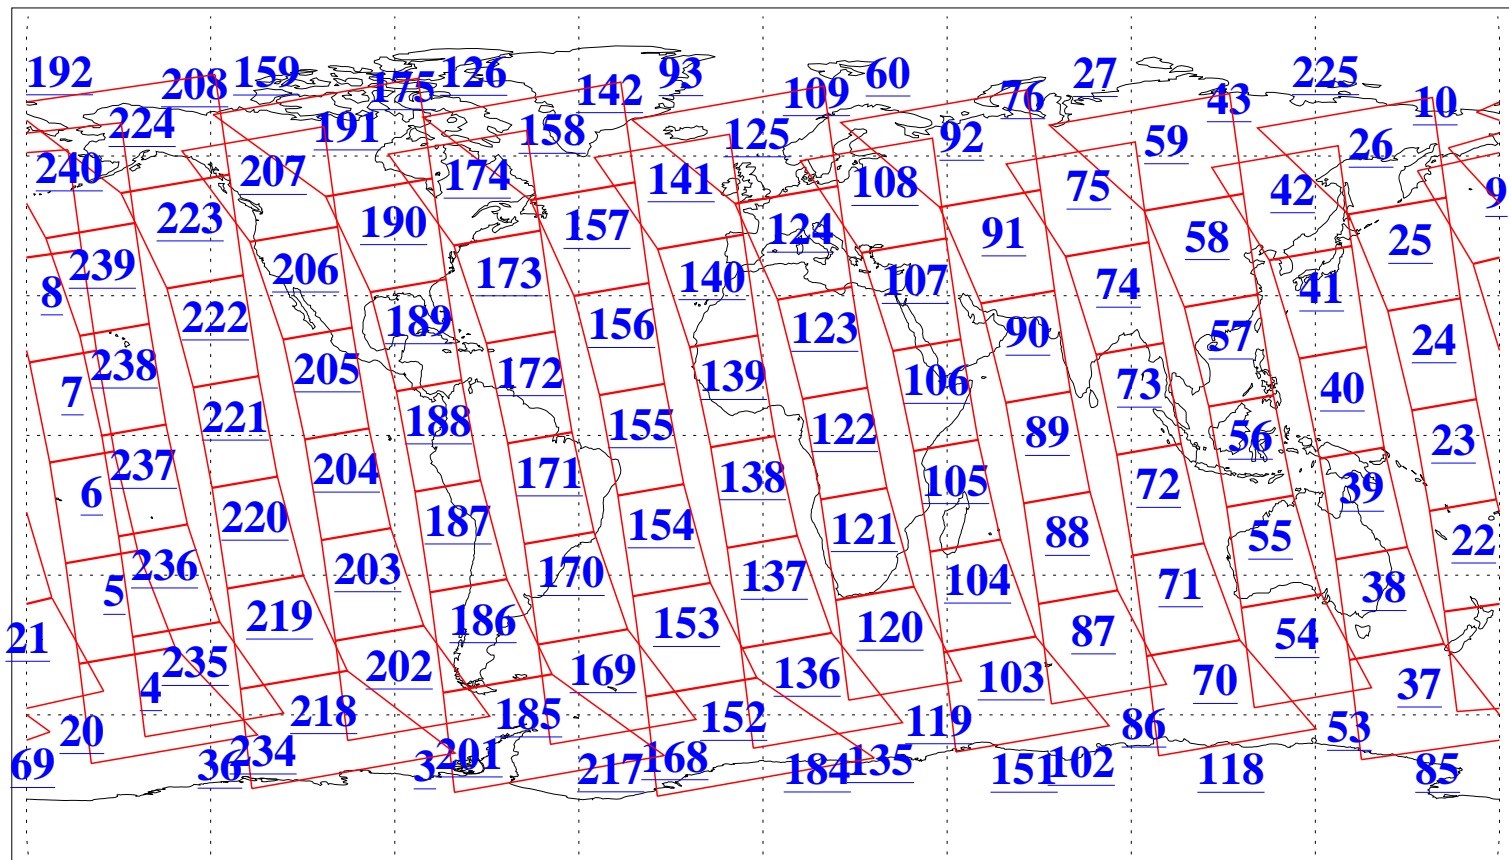

L1B Availability
AMSU Granules: 240
HSB Granules: 0
AIRS Granules: 240

17 May 2004
DoY 138
Aqua Day 744
Granules: 1 to 120

Granules: 121 to 240

Legend: AMSU Available, HSB Available, AIRS Available

L1B Availability
AMSU Granules: 240
HSB Granules: 0
AIRS Granules: 240

17 May 2004
DoY 138
Aqua Day 744

Ascending Granules

Descending Granules

Legend: AMSU Available, HSB Available, AIRS Available

L1B Availability
 AMSU Granules: 240
 HSB Granules: 0
 AIRS Granules: 240

17 May 2004
 DoY 138
 Aqua Day 744

Northern Hemisphere Granules

Southern Hemisphere Granules

Legend: AMSU Available, HSB Available, AIRS Available