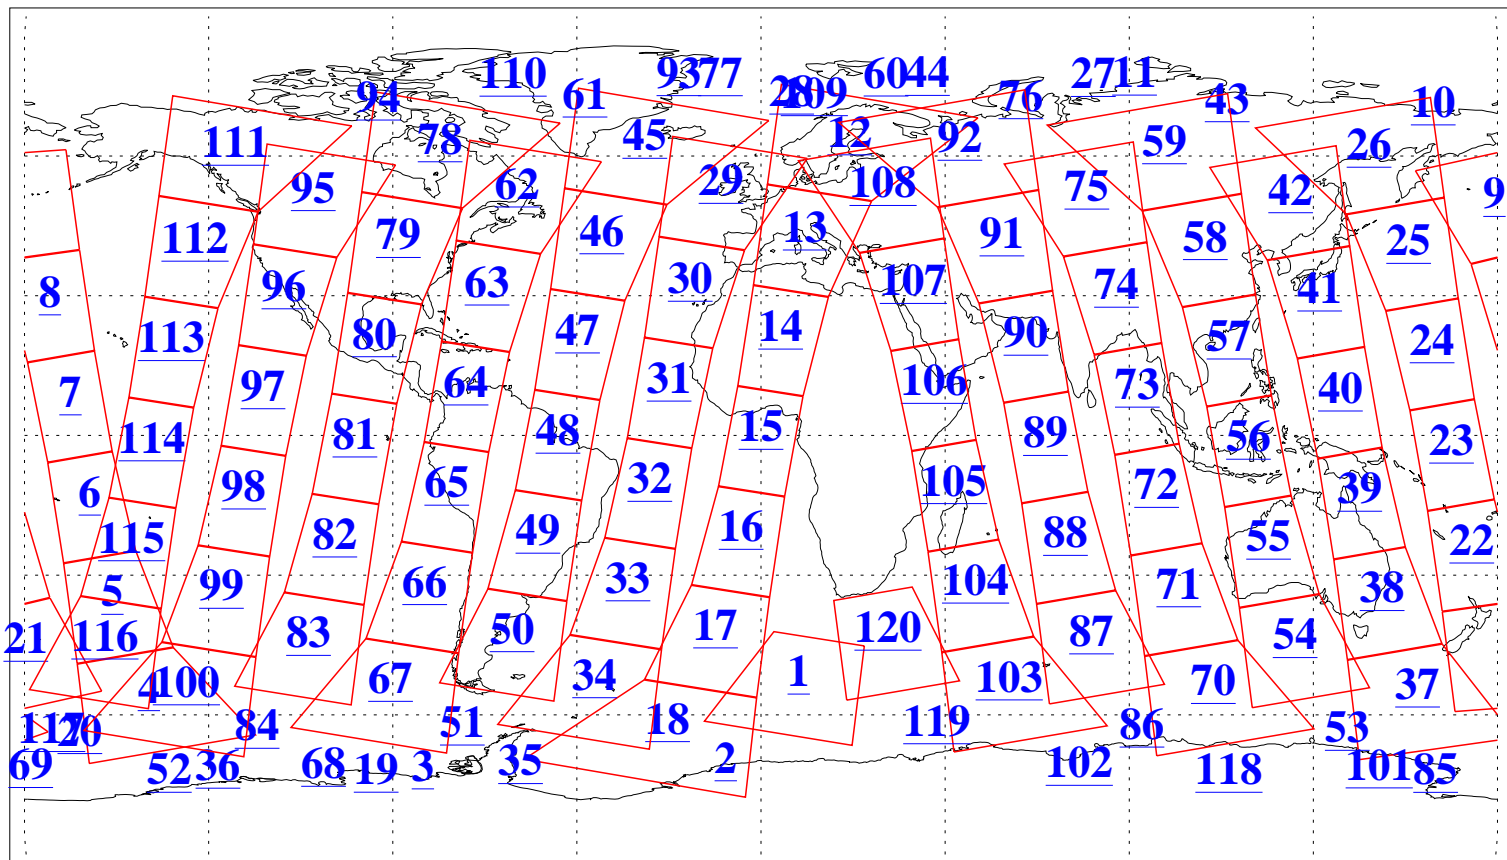

L1B Availability
AMSU Granules: 240
HSB Granules: 0
AIRS Granules: 240

17 May 2004
DoY 138
Aqua Day 744
Granules: 1 to 120

Granules: 121 to 240

Legend: AMSU Available, HSB Available, AIRS Available

L1B Availability
AMSU Granules: 240
HSB Granules: 0
AIRS Granules: 240

17 May 2004
DoY 138
Aqua Day 744

Ascending Granules

Descending Granules

Legend: AMSU Available, HSB Available, AIRS Available

L1B Availability
 AMSU Granules: 240
 HSB Granules: 0
 AIRS Granules: 240

17 May 2004
 DoY 138
 Aqua Day 744

Northern Hemisphere Granules

Southern Hemisphere Granules

Legend: AMSU Available, HSB Available, AIRS Available