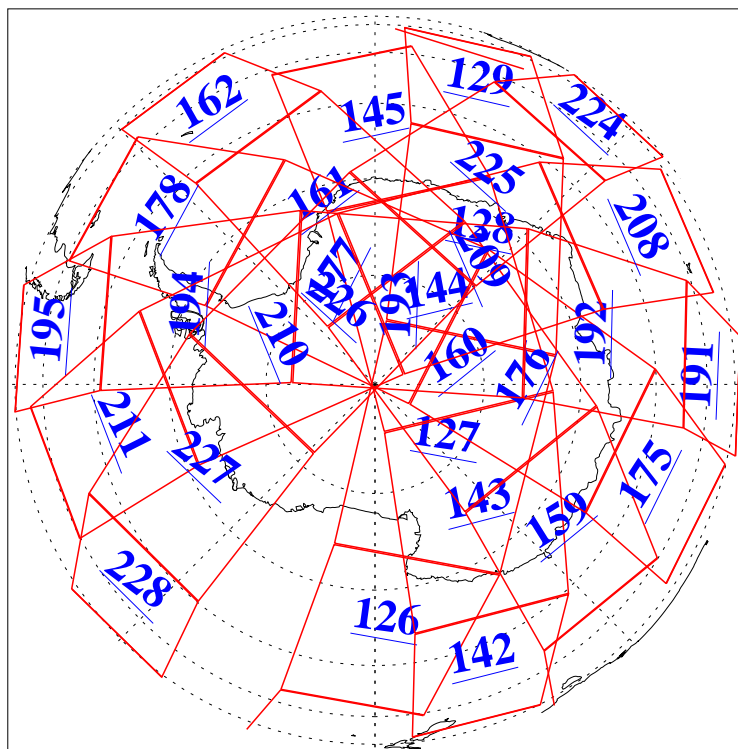

Legend: AMSU Available, HSB Available, AIRS Available