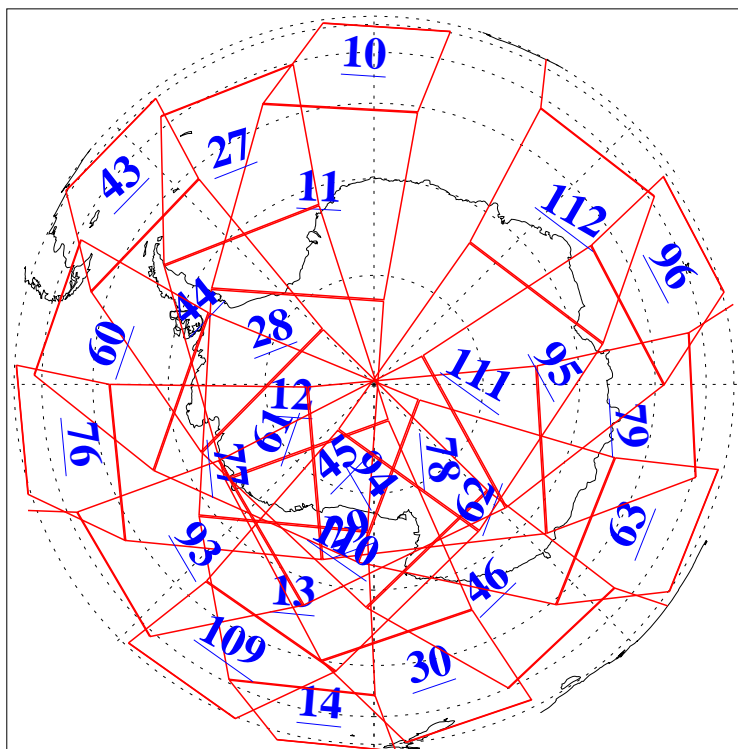

Legend: AMSU Available, HSB Available, AIRS Available