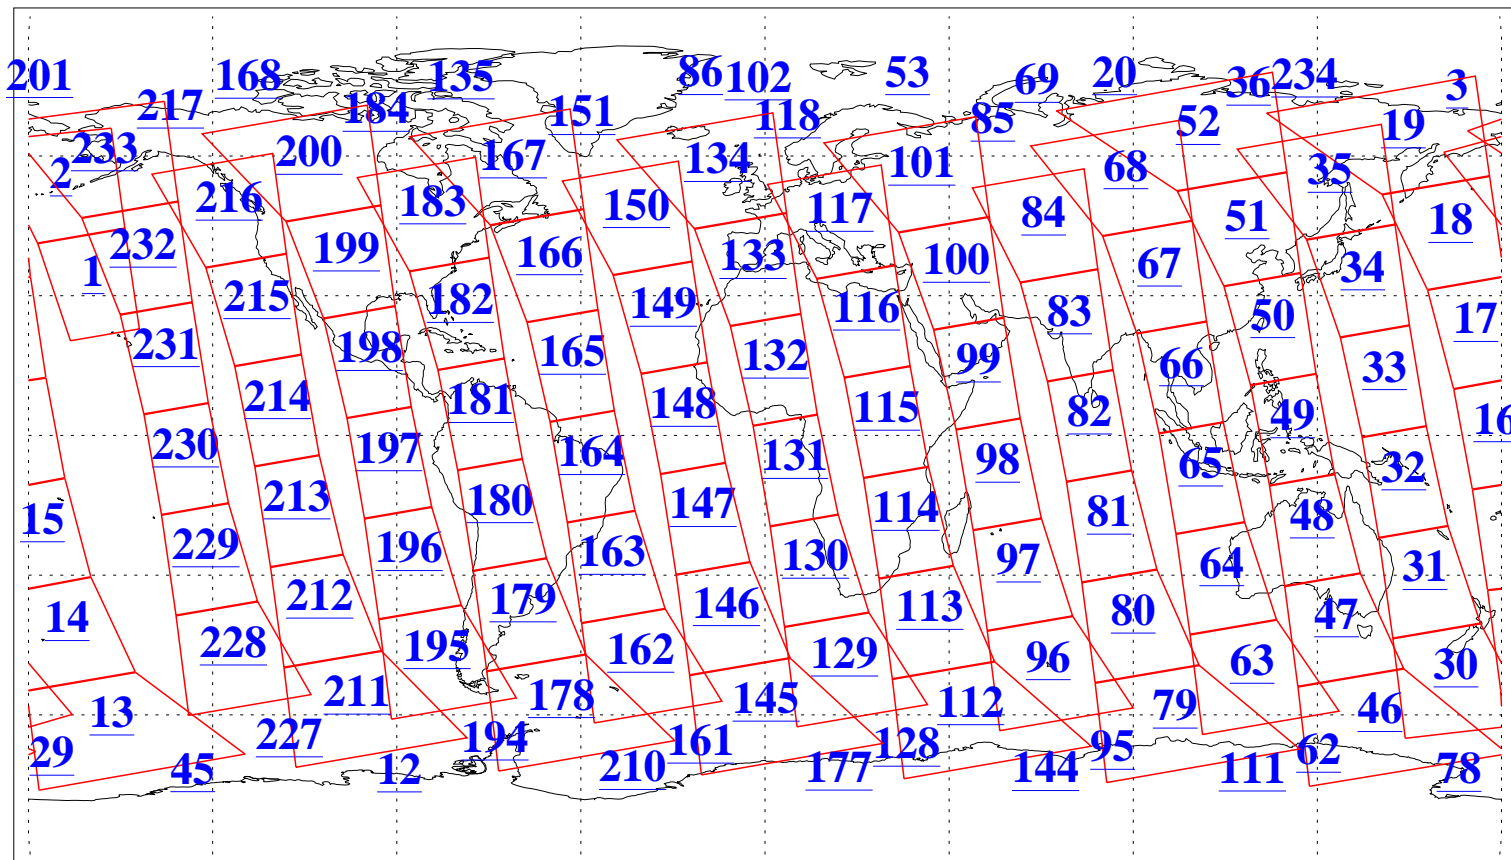

L1B Availability  
AMSU Granules: 240  
HSB Granules: 0  
AIRS Granules: 240

16 May 2004  
DoY 137  
Aqua Day 743  
Granules: 1 to 120

Granules: 121 to 240

Legend: AMSU Available, HSB Available, AIRS Available

L1B Availability  
AMSU Granules: 240  
HSB Granules: 0  
AIRS Granules: 240

16 May 2004  
DoY 137  
Aqua Day 743

Ascending Granules

Descending Granules

Legend: AMSU Available, HSB Available, AIRS Available