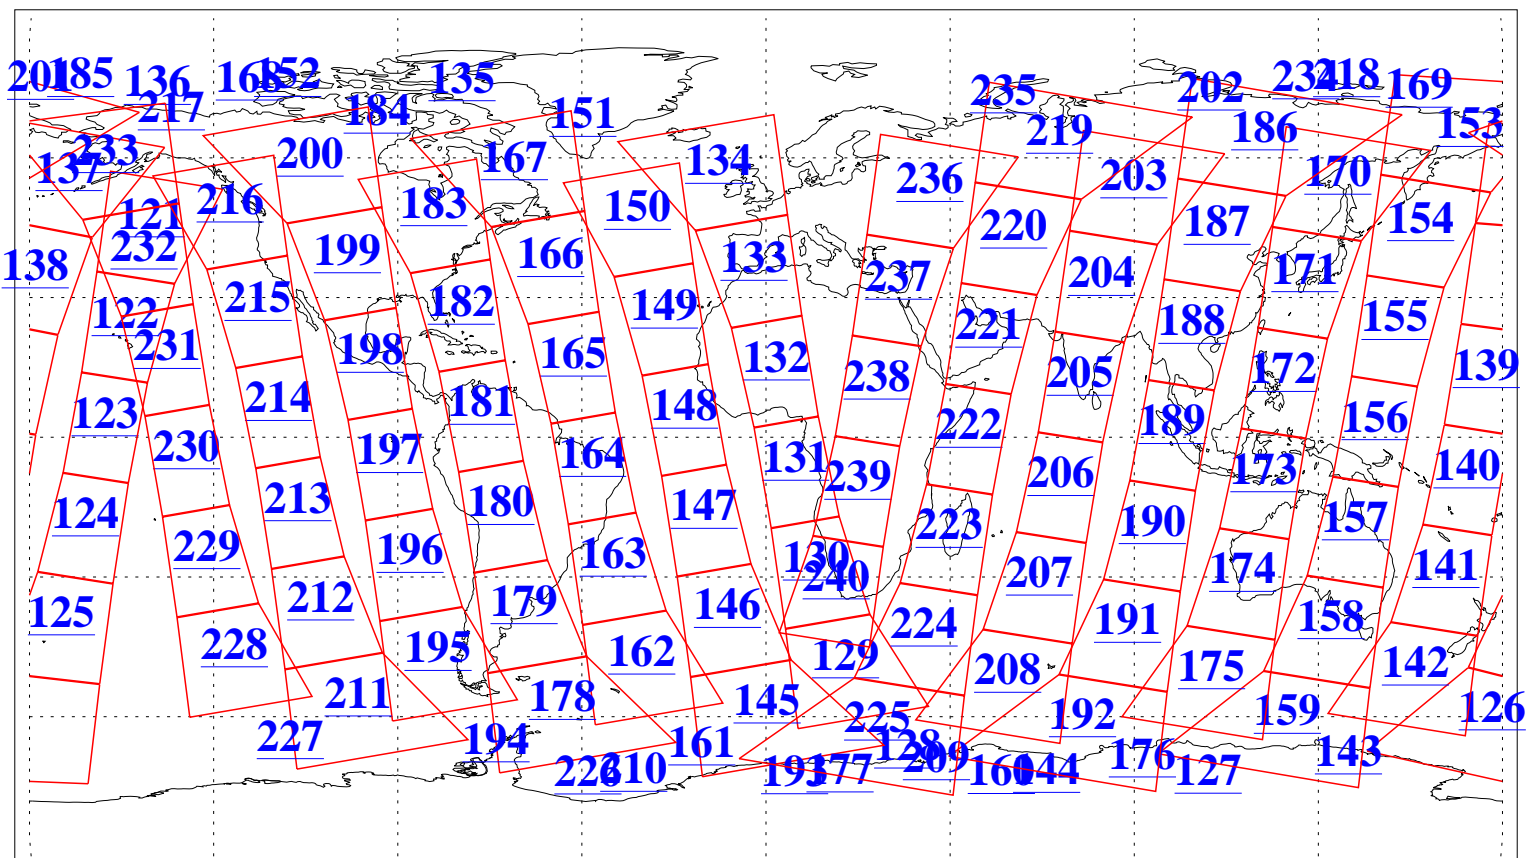

L1B Availability  
AMSU Granules: 240  
HSB Granules: 0  
AIRS Granules: 240

16 May 2004  
DoY 137  
Aqua Day 743  
Granules: 1 to 120

Granules: 121 to 240

Legend: AMSU Available, HSB Available, AIRS Available

L1B Availability  
AMSU Granules: 240  
HSB Granules: 0  
AIRS Granules: 240

16 May 2004  
DoY 137  
Aqua Day 743

Ascending Granules

Descending Granules

Legend: AMSU Available, HSB Available, AIRS Available