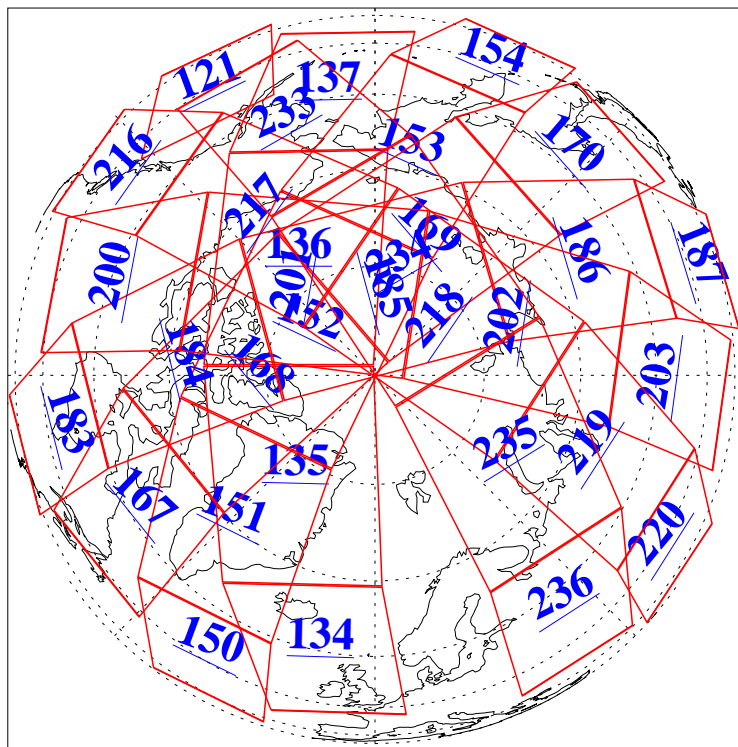

L1B Availability  
AMSU Granules: 240  
HSB Granules: 0  
AIRS Granules: 240

16 May 2004  
DoY 137  
Aqua Day 743  
Granules: 1 to 120

Granules: 121 to 240

Legend: AMSU Available, HSB Available, AIRS Available

L1B Availability  
AMSU Granules: 240  
HSB Granules: 0  
AIRS Granules: 240

16 May 2004  
DoY 137  
Aqua Day 743

Ascending Granules

Descending Granules

Legend: AMSU Available, HSB Available, AIRS Available

### Northern Hemisphere Granules