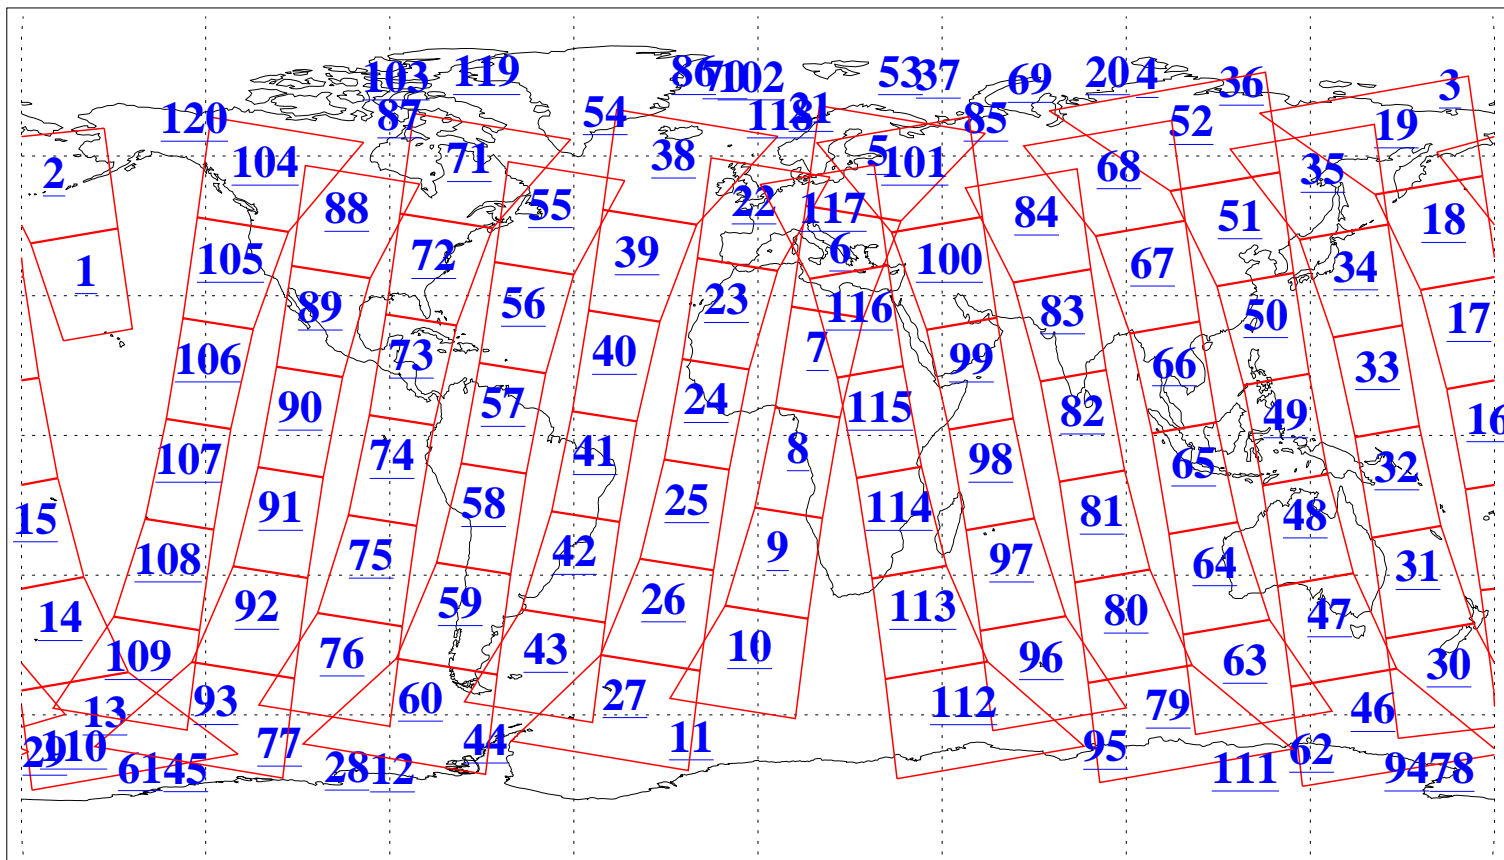

L1B Availability  
AMSU Granules: 240  
HSB Granules: 0  
AIRS Granules: 240

16 May 2004  
DoY 137  
Aqua Day 743  
Granules: 1 to 120

Granules: 121 to 240

Legend: AMSU Available, HSB Available, AIRS Available

L1B Availability  
AMSU Granules: 240  
HSB Granules: 0  
AIRS Granules: 240

16 May 2004  
DoY 137  
Aqua Day 743

Ascending Granules

Descending Granules

Legend: AMSU Available, HSB Available, AIRS Available

### Northern Hemisphere Granules