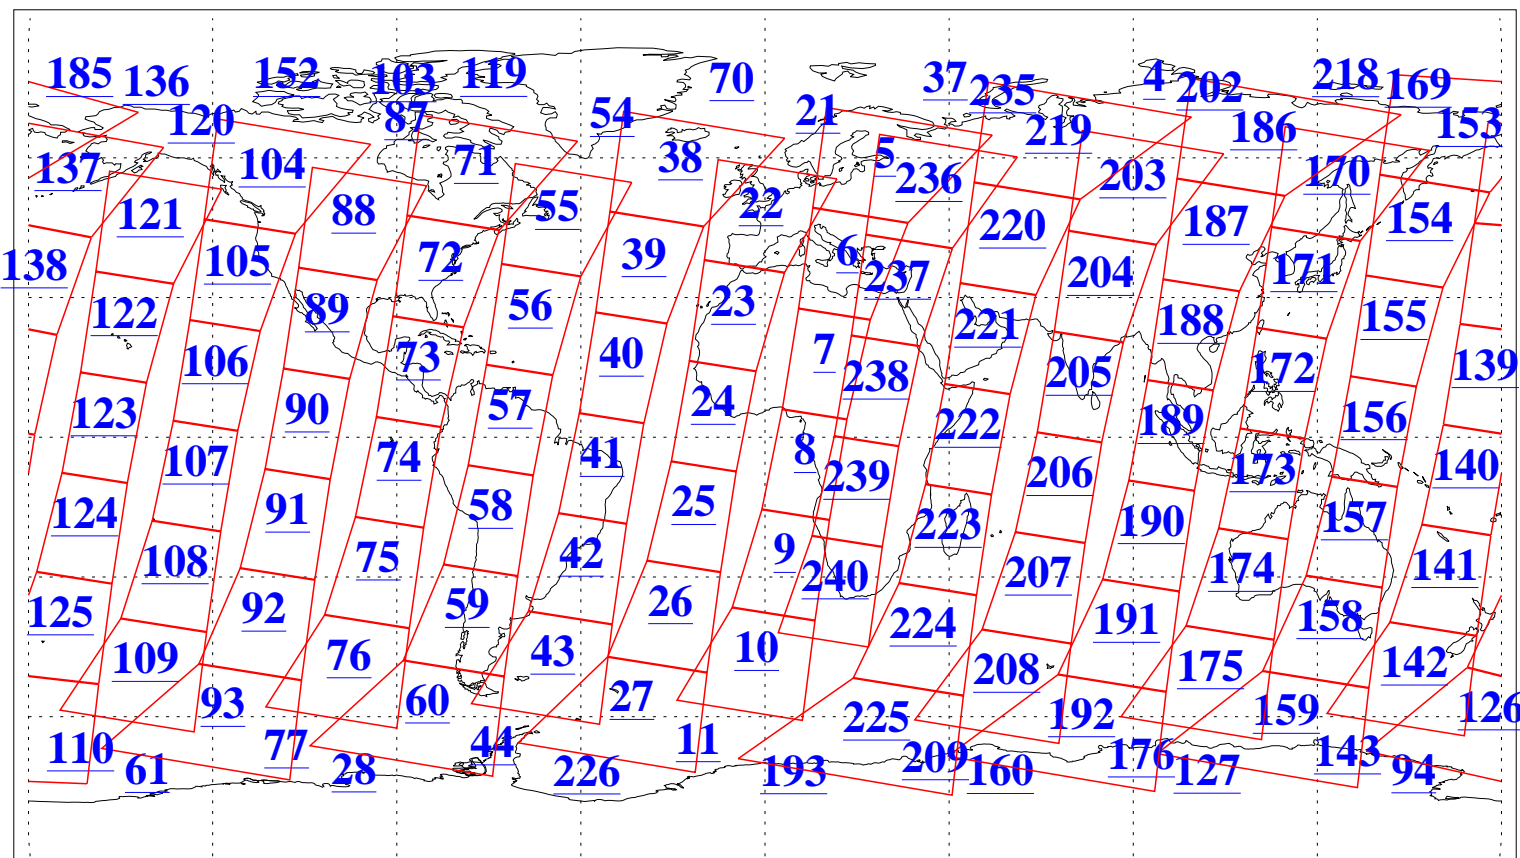

L1B Availability  
AMSU Granules: 240  
HSB Granules: 0  
AIRS Granules: 240

16 May 2004  
DoY 137  
Aqua Day 743  
Granules: 1 to 120

Granules: 121 to 240

Legend: AMSU Available, HSB Available, AIRS Available

L1B Availability  
AMSU Granules: 240  
HSB Granules: 0  
AIRS Granules: 240

16 May 2004  
DoY 137  
Aqua Day 743

Ascending Granules

Descending Granules

Legend: AMSU Available, HSB Available, AIRS Available