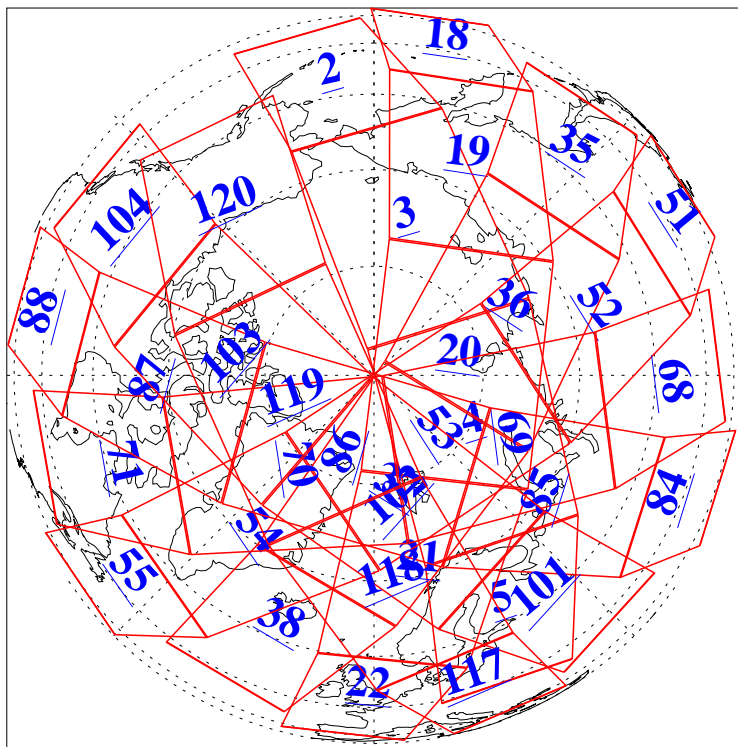

L1B Availability  
AMSU Granules: 240  
HSB Granules: 0  
AIRS Granules: 240

16 May 2004  
DoY 137  
Aqua Day 743  
Granules: 1 to 120

Granules: 121 to 240

Legend: AMSU Available, HSB Available, AIRS Available

L1B Availability  
AMSU Granules: 240  
HSB Granules: 0  
AIRS Granules: 240

16 May 2004  
DoY 137  
Aqua Day 743

Ascending Granules

Descending Granules

Legend: AMSU Available, HSB Available, AIRS Available

### Northern Hemisphere Granules