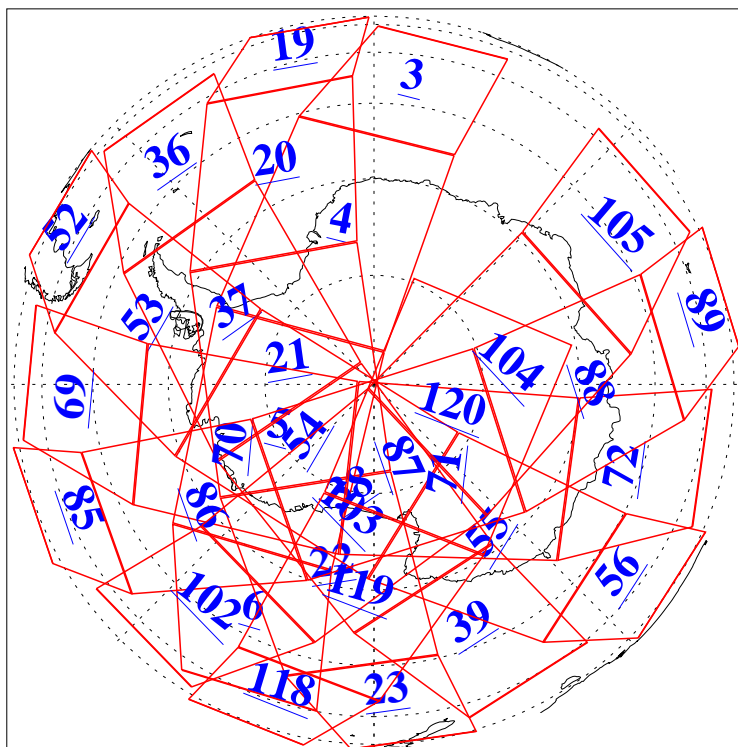

L1B Availability
AMSU Granules: 240
HSB Granules: 0
AIRS Granules: 240

15 May 2004
DoY 136
Aqua Day 742
Granules: 1 to 120

Granules: 121 to 240

Legend: AMSU Available, HSB Available, AIRS Available

L1B Availability
AMSU Granules: 240
HSB Granules: 0
AIRS Granules: 240

15 May 2004
DoY 136
Aqua Day 742

Ascending Granules

Descending Granules

Legend: AMSU Available, HSB Available, AIRS Available

L1B Availability
 AMSU Granules: 240
 HSB Granules: 0
 AIRS Granules: 240

15 May 2004
 DoY 136
 Aqua Day 742

Northern Hemisphere Granules

Southern Hemisphere Granules

Legend: AMSU Available, HSB Available, AIRS Available