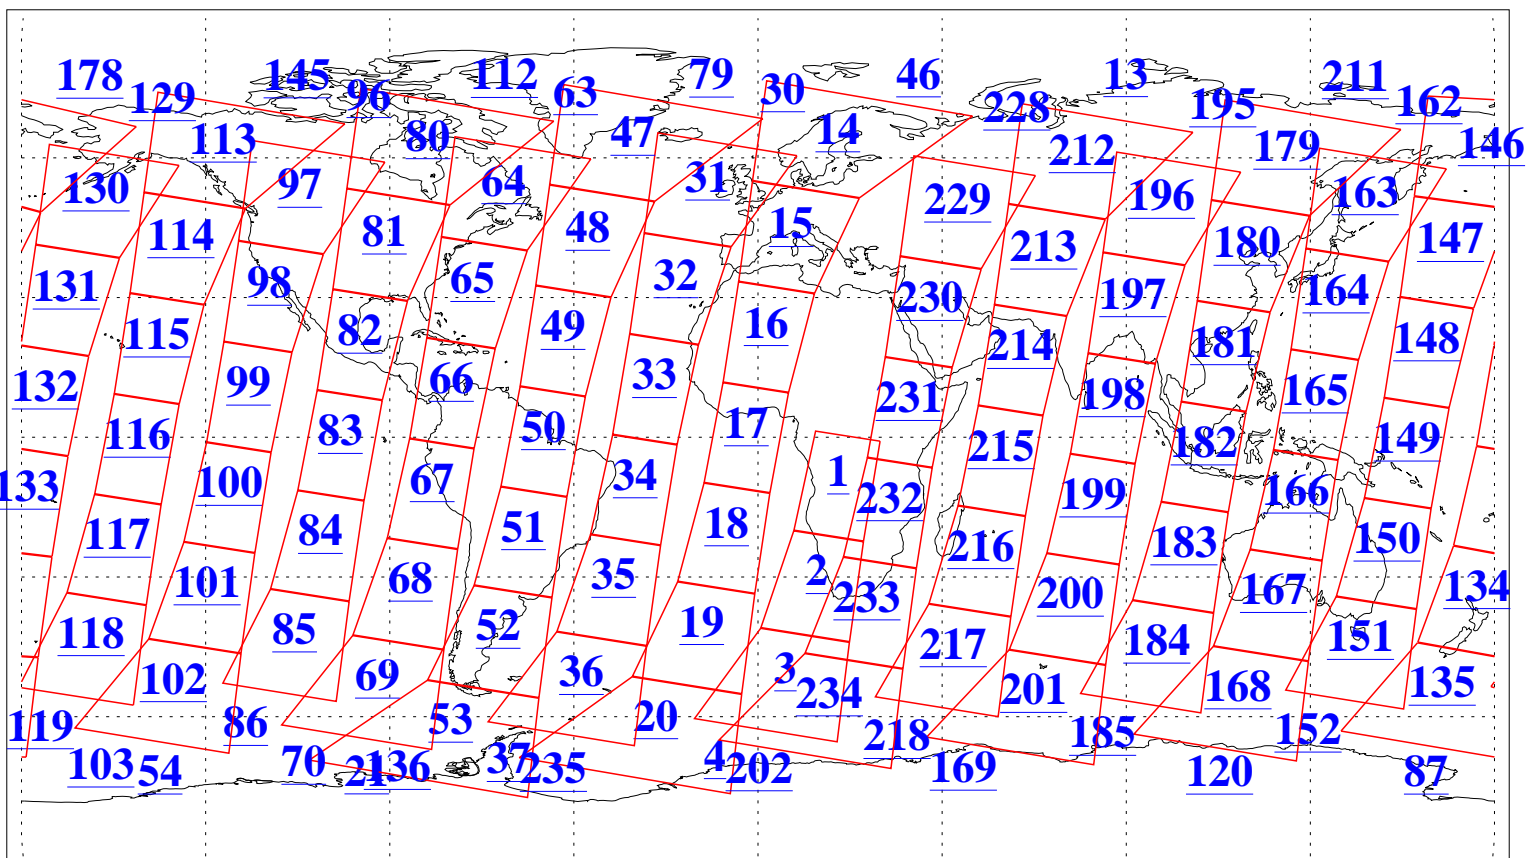

L1B Availability
AMSU Granules: 240
HSB Granules: 0
AIRS Granules: 240

15 May 2004
DoY 136
Aqua Day 742
Granules: 1 to 120

Granules: 121 to 240

Legend: AMSU Available, HSB Available, AIRS Available

L1B Availability
AMSU Granules: 240
HSB Granules: 0
AIRS Granules: 240

15 May 2004
DoY 136
Aqua Day 742

Ascending Granules

Descending Granules

Legend: AMSU Available, HSB Available, AIRS Available

L1B Availability
 AMSU Granules: 240
 HSB Granules: 0
 AIRS Granules: 240

15 May 2004
 DoY 136
 Aqua Day 742

Northern Hemisphere Granules

Southern Hemisphere Granules

Legend: AMSU Available, HSB Available, AIRS Available