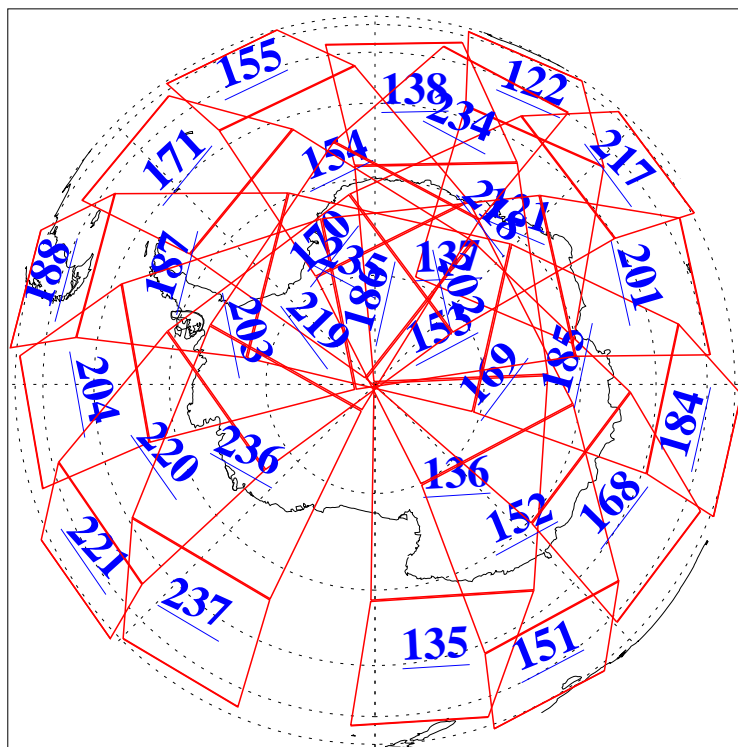

L1B Availability
AMSU Granules: 240
HSB Granules: 0
AIRS Granules: 240

15 May 2004
DoY 136
Aqua Day 742
Granules: 1 to 120

Granules: 121 to 240

Legend: AMSU Available, HSB Available, AIRS Available

L1B Availability
AMSU Granules: 240
HSB Granules: 0
AIRS Granules: 240

15 May 2004
DoY 136
Aqua Day 742

Ascending Granules

Descending Granules

Legend: AMSU Available, HSB Available, AIRS Available

L1B Availability
 AMSU Granules: 240
 HSB Granules: 0
 AIRS Granules: 240

15 May 2004
 DoY 136
 Aqua Day 742

Northern Hemisphere Granules

Southern Hemisphere Granules

Legend: AMSU Available, HSB Available, AIRS Available