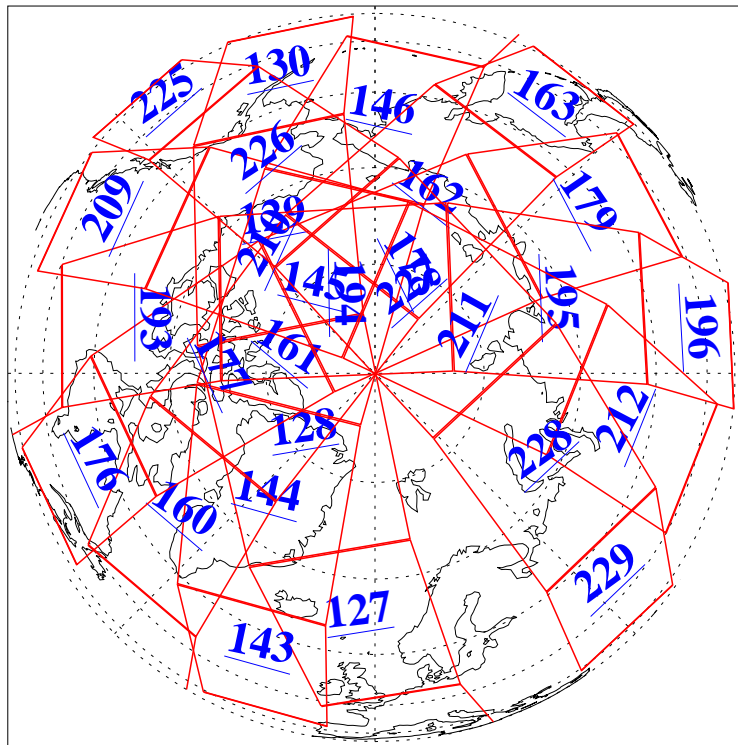

L1B Availability
AMSU Granules: 240
HSB Granules: 0
AIRS Granules: 240

15 May 2004
DoY 136
Aqua Day 742
Granules: 1 to 120

Granules: 121 to 240

Legend: AMSU Available, HSB Available, AIRS Available

L1B Availability
AMSU Granules: 240
HSB Granules: 0
AIRS Granules: 240

15 May 2004
DoY 136
Aqua Day 742

Ascending Granules

Descending Granules

Legend: AMSU Available, HSB Available, AIRS Available

L1B Availability
 AMSU Granules: 240
 HSB Granules: 0
 AIRS Granules: 240

15 May 2004
 DoY 136
 Aqua Day 742

Northern Hemisphere Granules

Southern Hemisphere Granules

Legend: AMSU Available, HSB Available, AIRS Available