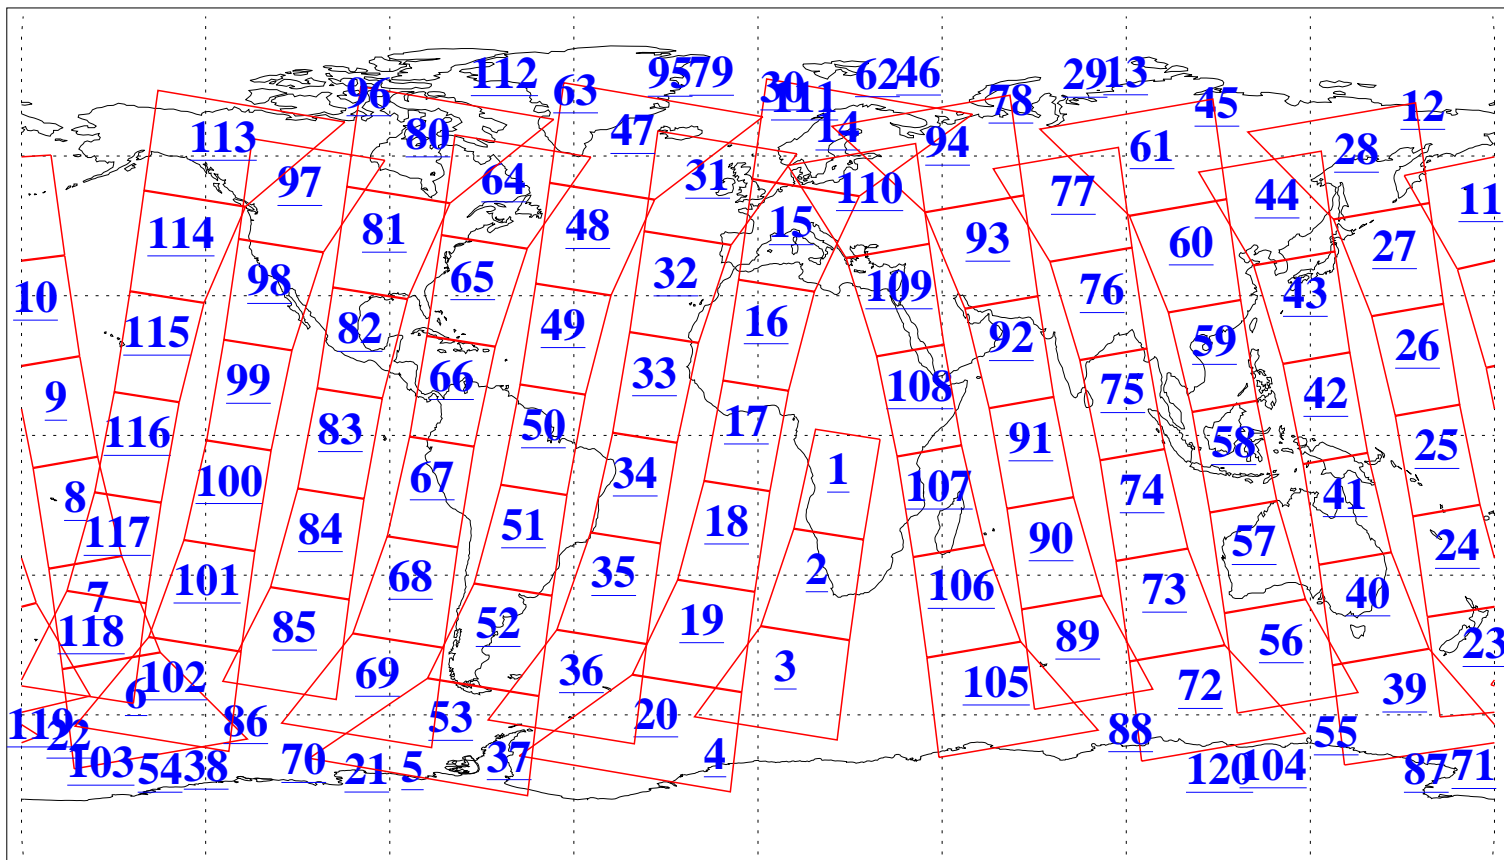

L1B Availability
AMSU Granules: 240
HSB Granules: 0
AIRS Granules: 240

15 May 2004
DoY 136
Aqua Day 742
Granules: 1 to 120

Granules: 121 to 240

Legend: AMSU Available, HSB Available, AIRS Available

L1B Availability
AMSU Granules: 240
HSB Granules: 0
AIRS Granules: 240

15 May 2004
DoY 136
Aqua Day 742

Ascending Granules

Descending Granules

Legend: AMSU Available, HSB Available, AIRS Available

L1B Availability
 AMSU Granules: 240
 HSB Granules: 0
 AIRS Granules: 240

15 May 2004
 DoY 136
 Aqua Day 742

Northern Hemisphere Granules

Southern Hemisphere Granules

Legend: AMSU Available, HSB Available, AIRS Available