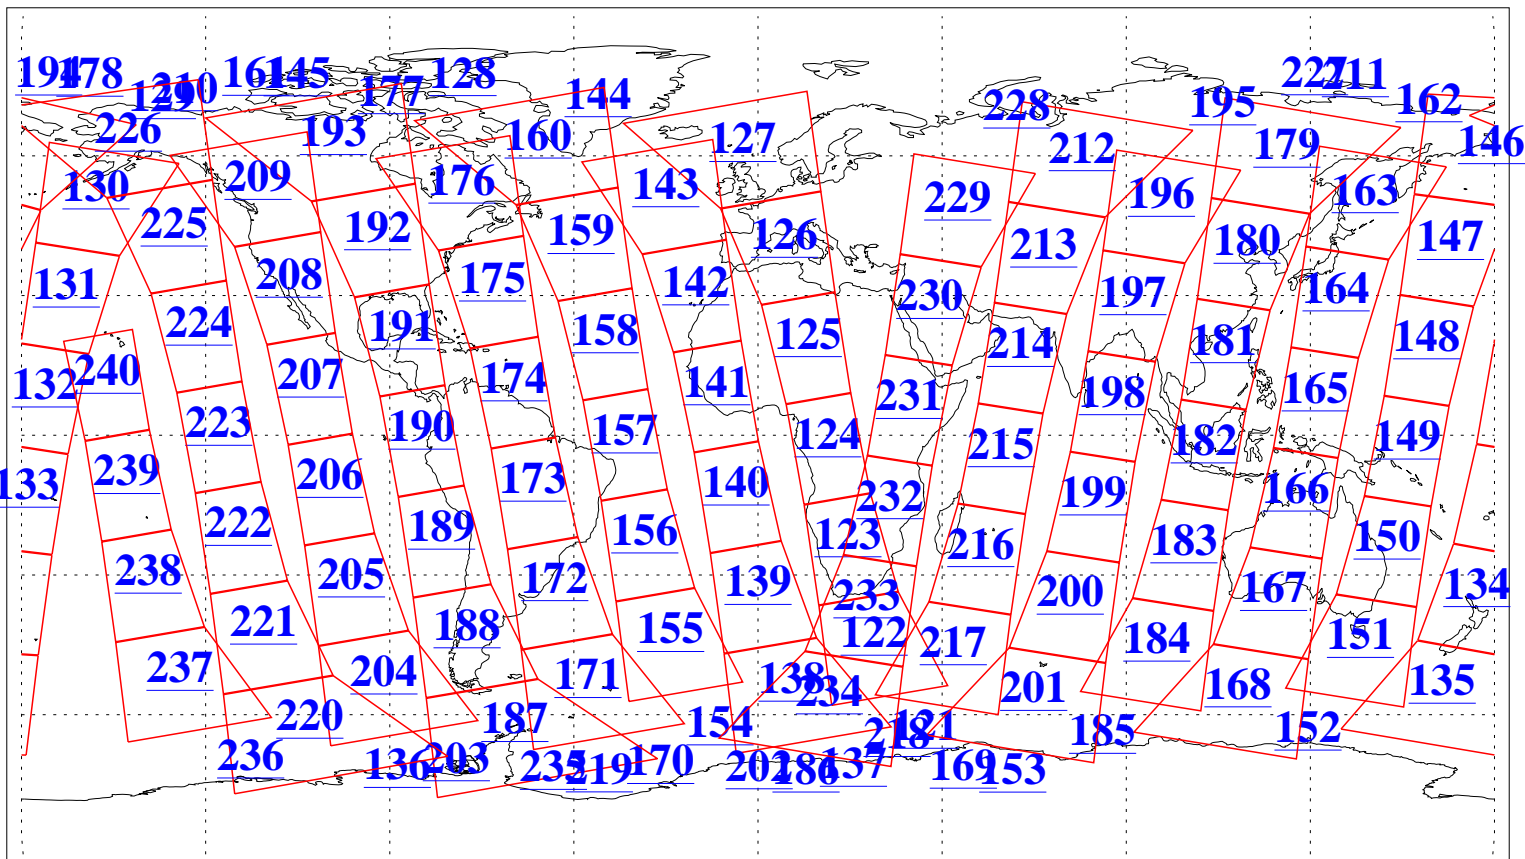

L1B Availability
AMSU Granules: 240
HSB Granules: 0
AIRS Granules: 240

15 May 2004
DoY 136
Aqua Day 742
Granules: 1 to 120

Granules: 121 to 240

Legend: AMSU Available, HSB Available, AIRS Available

L1B Availability
AMSU Granules: 240
HSB Granules: 0
AIRS Granules: 240

15 May 2004
DoY 136
Aqua Day 742

Ascending Granules

Descending Granules

Legend: AMSU Available, HSB Available, AIRS Available

L1B Availability
 AMSU Granules: 240
 HSB Granules: 0
 AIRS Granules: 240

15 May 2004
 DoY 136
 Aqua Day 742

Northern Hemisphere Granules

Southern Hemisphere Granules

Legend: AMSU Available, HSB Available, AIRS Available