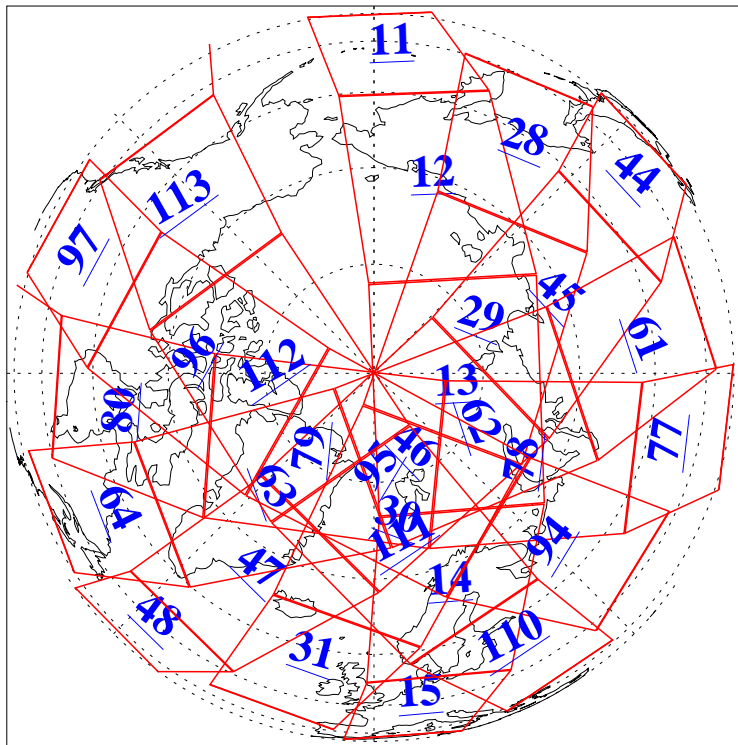

L1B Availability
AMSU Granules: 240
HSB Granules: 0
AIRS Granules: 240

15 May 2004
DoY 136
Aqua Day 742
Granules: 1 to 120

Granules: 121 to 240

Legend: AMSU Available, HSB Available, AIRS Available

L1B Availability
AMSU Granules: 240
HSB Granules: 0
AIRS Granules: 240

15 May 2004
DoY 136
Aqua Day 742

Ascending Granules

Descending Granules

Legend: AMSU Available, HSB Available, AIRS Available

L1B Availability
 AMSU Granules: 240
 HSB Granules: 0
 AIRS Granules: 240

15 May 2004
 DoY 136
 Aqua Day 742

Northern Hemisphere Granules

Southern Hemisphere Granules

Legend: AMSU Available, HSB Available, AIRS Available