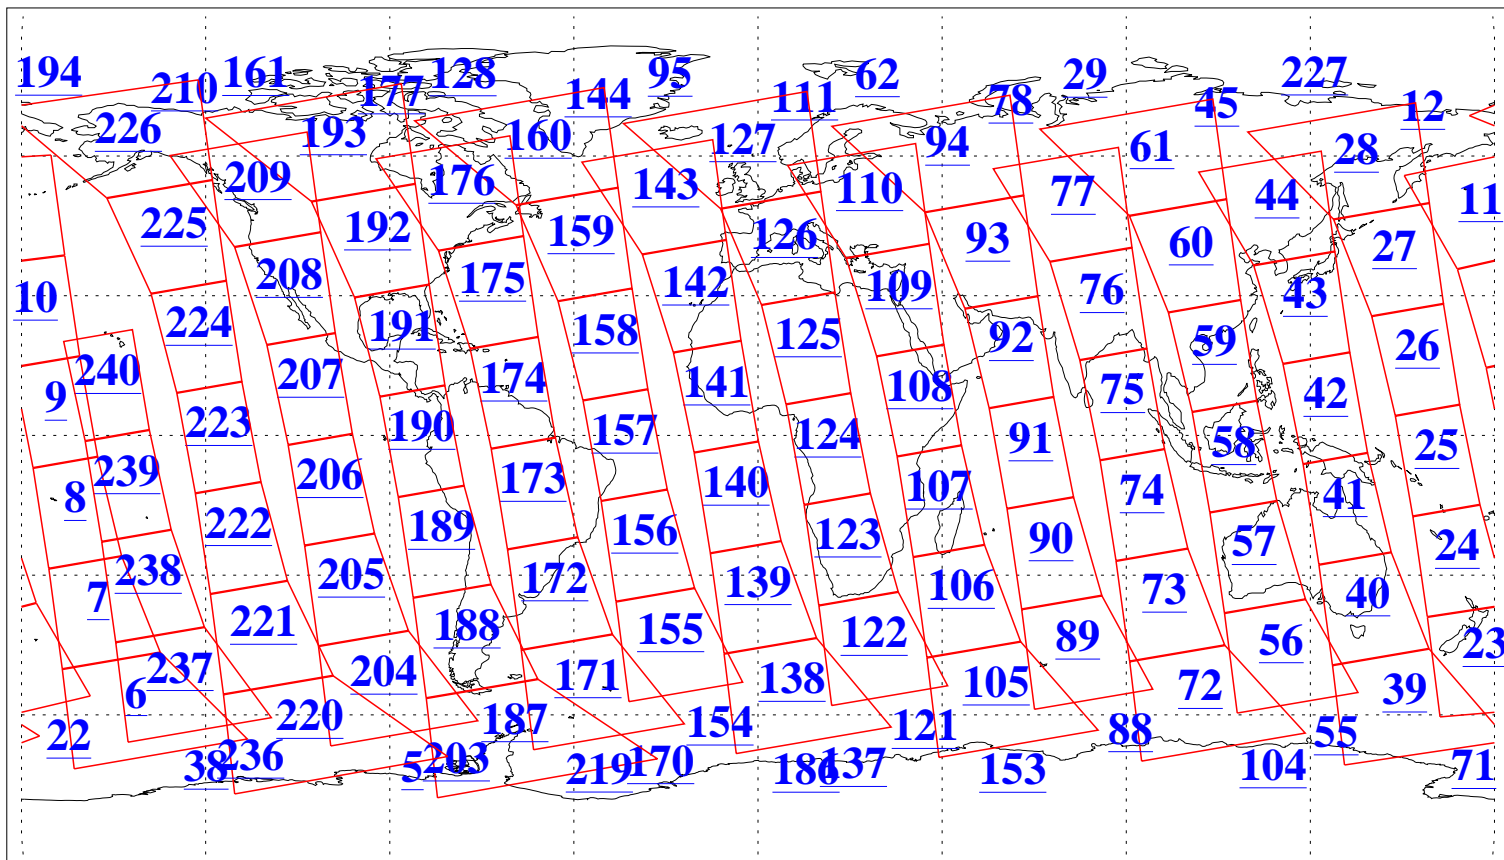

L1B Availability
AMSU Granules: 240
HSB Granules: 0
AIRS Granules: 240

15 May 2004
DoY 136
Aqua Day 742
Granules: 1 to 120

Granules: 121 to 240

Legend: AMSU Available, HSB Available, AIRS Available

L1B Availability
AMSU Granules: 240
HSB Granules: 0
AIRS Granules: 240

15 May 2004
DoY 136
Aqua Day 742

Ascending Granules

Descending Granules

Legend: AMSU Available, HSB Available, AIRS Available

L1B Availability
 AMSU Granules: 240
 HSB Granules: 0
 AIRS Granules: 240

15 May 2004
 DoY 136
 Aqua Day 742

Northern Hemisphere Granules

Southern Hemisphere Granules

Legend: AMSU Available, HSB Available, AIRS Available