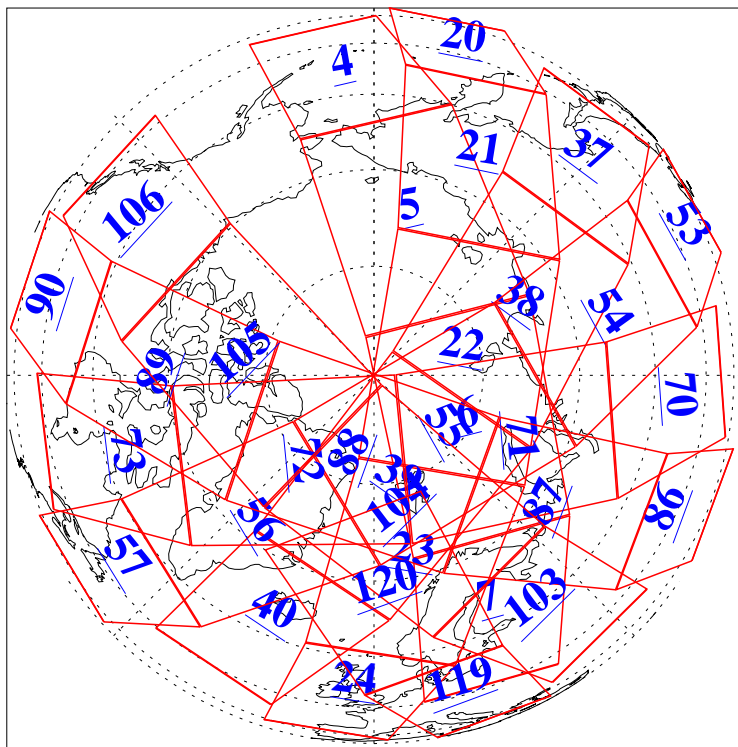

L1B Availability
AMSU Granules: 240
HSB Granules: 0
AIRS Granules: 240

14 May 2004
DoY 135
Aqua Day 741
Granules: 1 to 120

Granules: 121 to 240

Legend: AMSU Available, HSB Available, AIRS Available

L1B Availability
AMSU Granules: 240
HSB Granules: 0
AIRS Granules: 240

14 May 2004
DoY 135
Aqua Day 741

Ascending Granules

Descending Granules

Legend: AMSU Available, HSB Available, AIRS Available

L1B Availability
 AMSU Granules: 240
 HSB Granules: 0
 AIRS Granules: 240

14 May 2004
 DoY 135
 Aqua Day 741

Northern Hemisphere Granules

Southern Hemisphere Granules

Legend: AMSU Available, HSB Available, AIRS Available