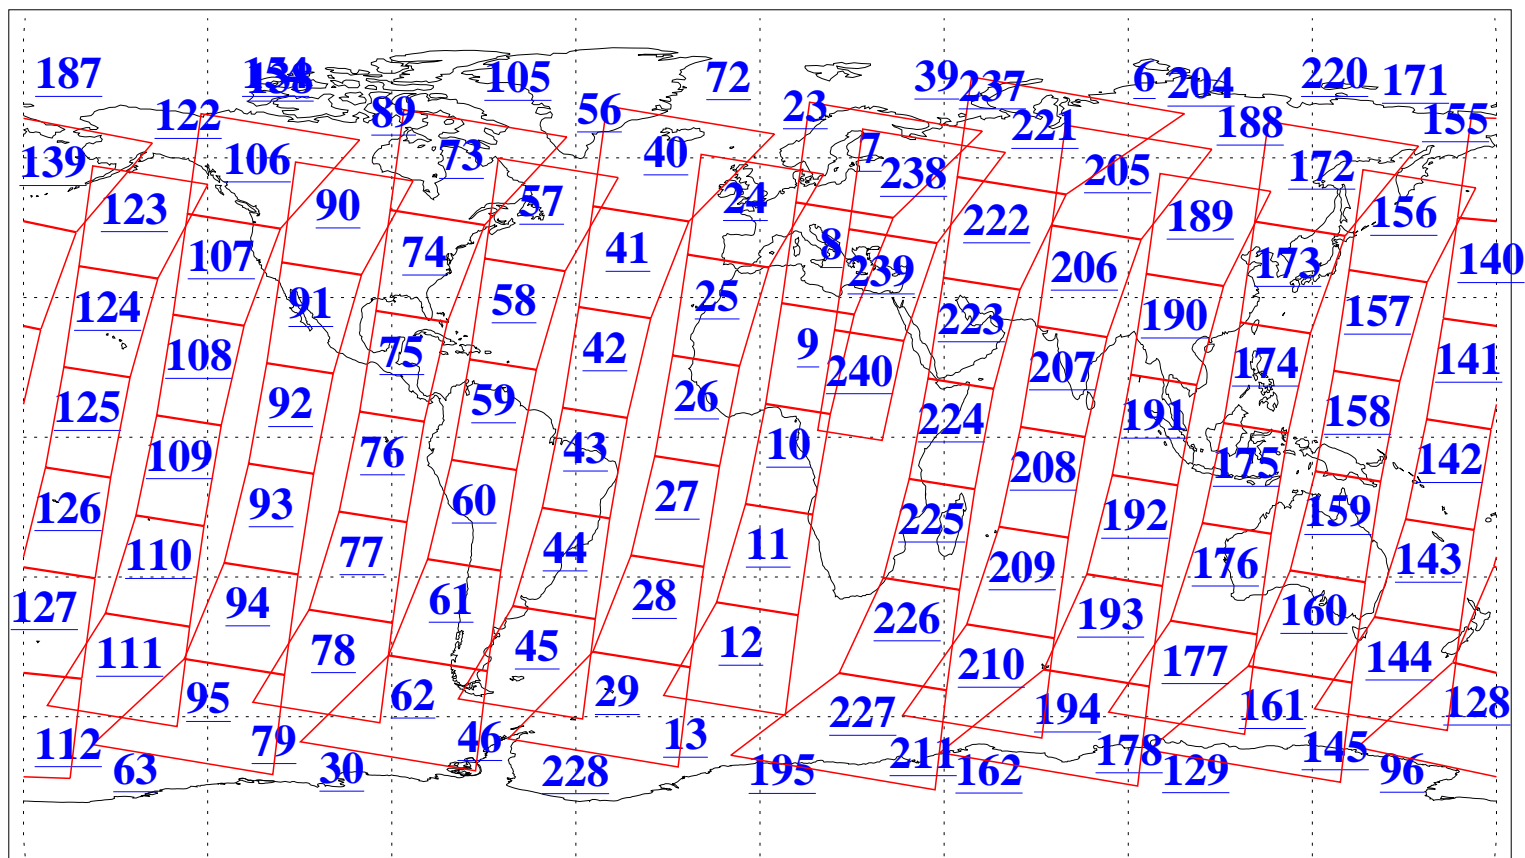

L1B Availability
AMSU Granules: 240
HSB Granules: 0
AIRS Granules: 240

14 May 2004
DoY 135
Aqua Day 741
Granules: 1 to 120

Granules: 121 to 240

Legend: AMSU Available, HSB Available, AIRS Available

L1B Availability
AMSU Granules: 240
HSB Granules: 0
AIRS Granules: 240

14 May 2004
DoY 135
Aqua Day 741

Ascending Granules

Descending Granules

Legend: AMSU Available, HSB Available, AIRS Available

L1B Availability
 AMSU Granules: 240
 HSB Granules: 0
 AIRS Granules: 240

14 May 2004
 DoY 135
 Aqua Day 741

Northern Hemisphere Granules

Southern Hemisphere Granules

Legend: AMSU Available, HSB Available, AIRS Available