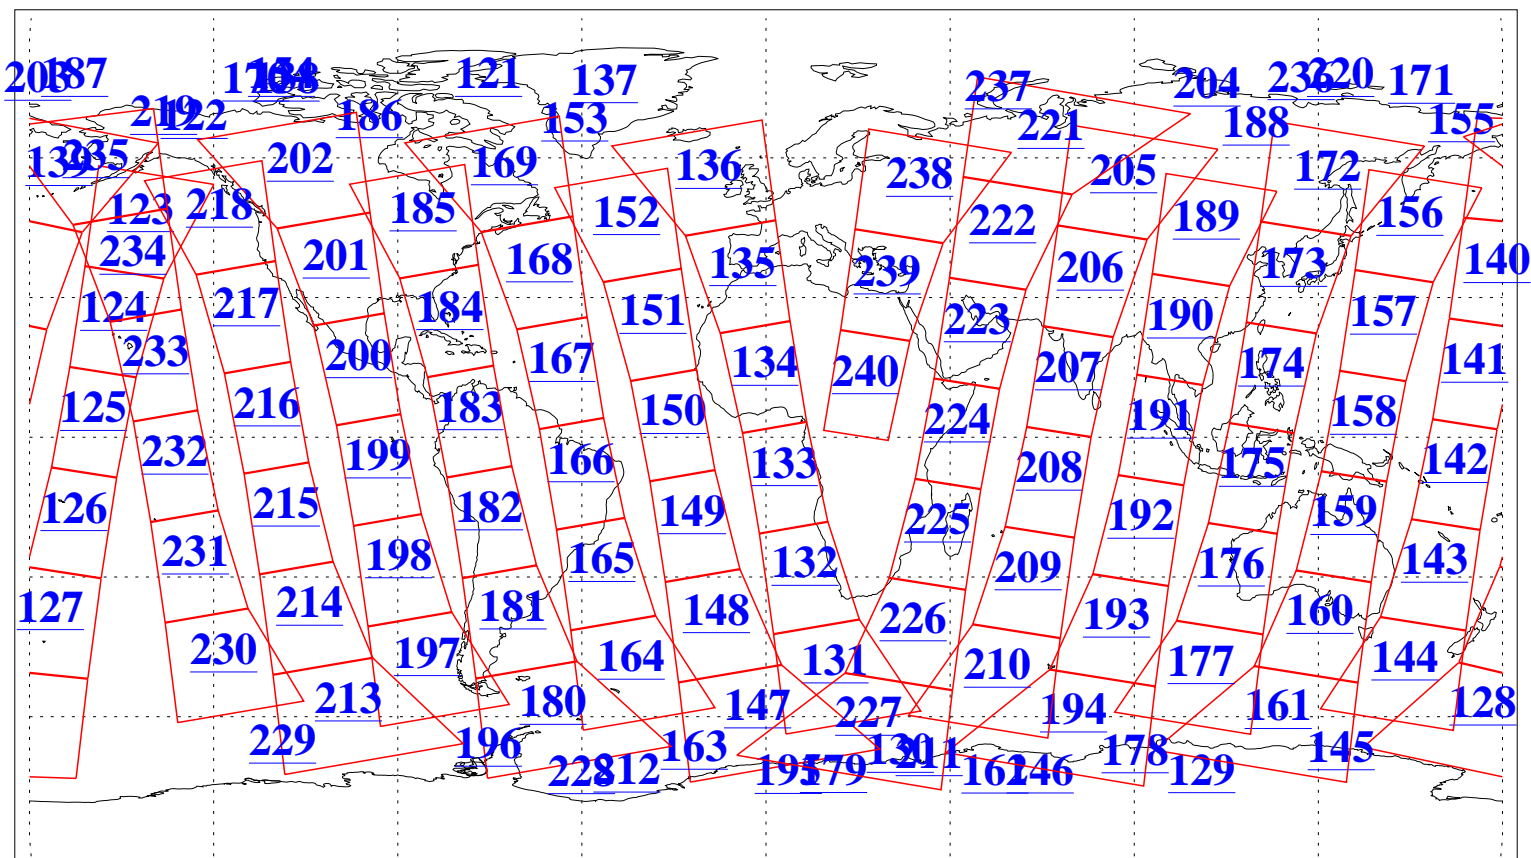

L1B Availability
AMSU Granules: 240
HSB Granules: 0
AIRS Granules: 240

14 May 2004
DoY 135
Aqua Day 741
Granules: 1 to 120

Granules: 121 to 240

Legend: AMSU Available, HSB Available, AIRS Available

L1B Availability
AMSU Granules: 240
HSB Granules: 0
AIRS Granules: 240

14 May 2004
DoY 135
Aqua Day 741

Ascending Granules

Descending Granules

Legend: AMSU Available, HSB Available, AIRS Available

L1B Availability
 AMSU Granules: 240
 HSB Granules: 0
 AIRS Granules: 240

14 May 2004
 DoY 135
 Aqua Day 741

Northern Hemisphere Granules

Southern Hemisphere Granules

Legend: AMSU Available, HSB Available, AIRS Available