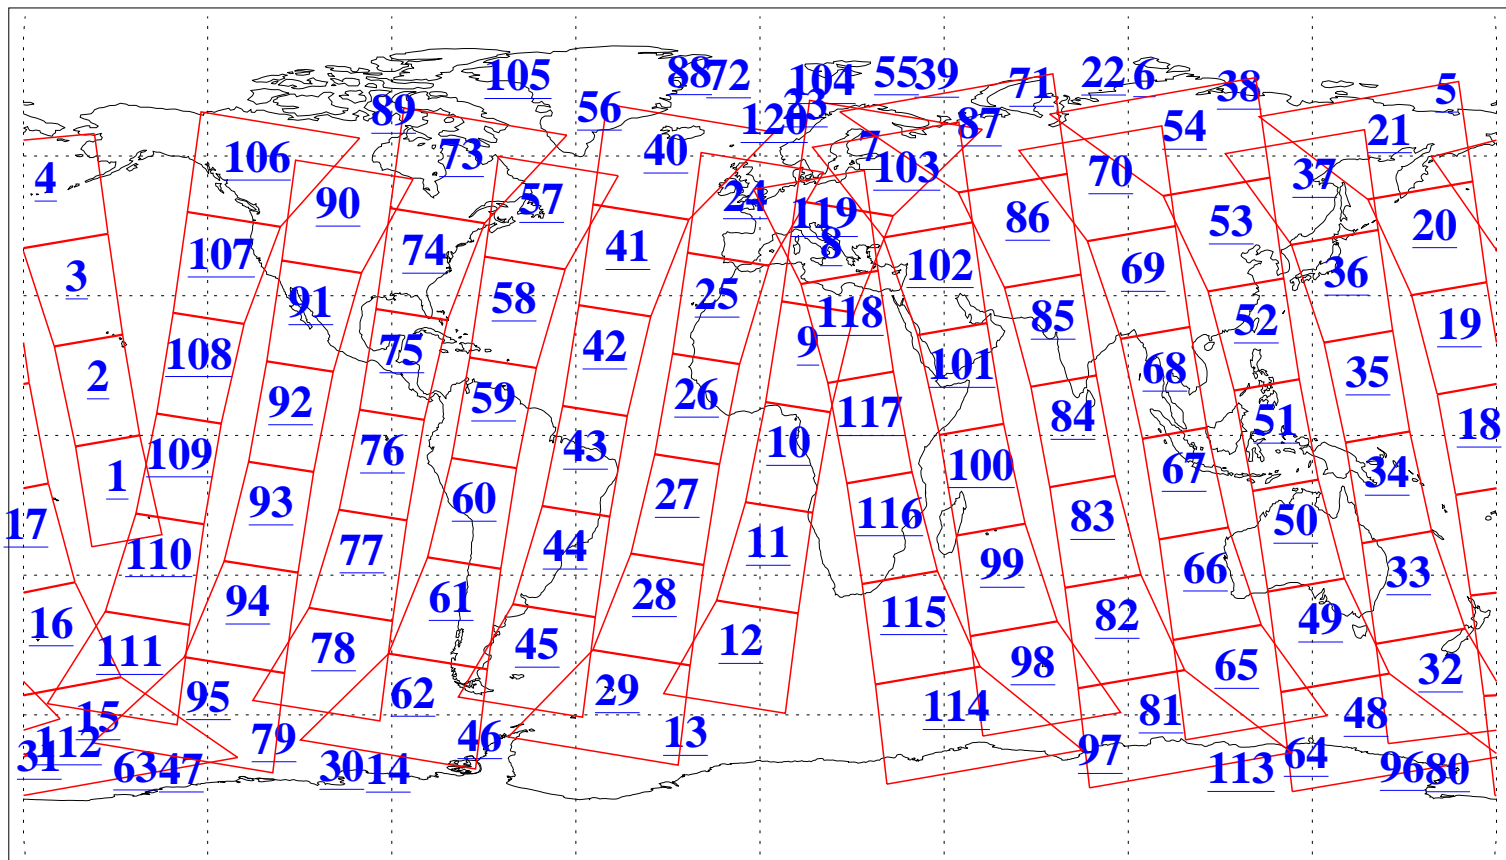

L1B Availability
AMSU Granules: 240
HSB Granules: 0
AIRS Granules: 240

14 May 2004
DoY 135
Aqua Day 741
Granules: 1 to 120

Granules: 121 to 240

Legend: AMSU Available, HSB Available, AIRS Available

L1B Availability
AMSU Granules: 240
HSB Granules: 0
AIRS Granules: 240

14 May 2004
DoY 135
Aqua Day 741

Ascending Granules

Descending Granules

Legend: AMSU Available, HSB Available, AIRS Available

L1B Availability
 AMSU Granules: 240
 HSB Granules: 0
 AIRS Granules: 240

14 May 2004
 DoY 135
 Aqua Day 741

Northern Hemisphere Granules

Southern Hemisphere Granules

Legend: AMSU Available, HSB Available, AIRS Available