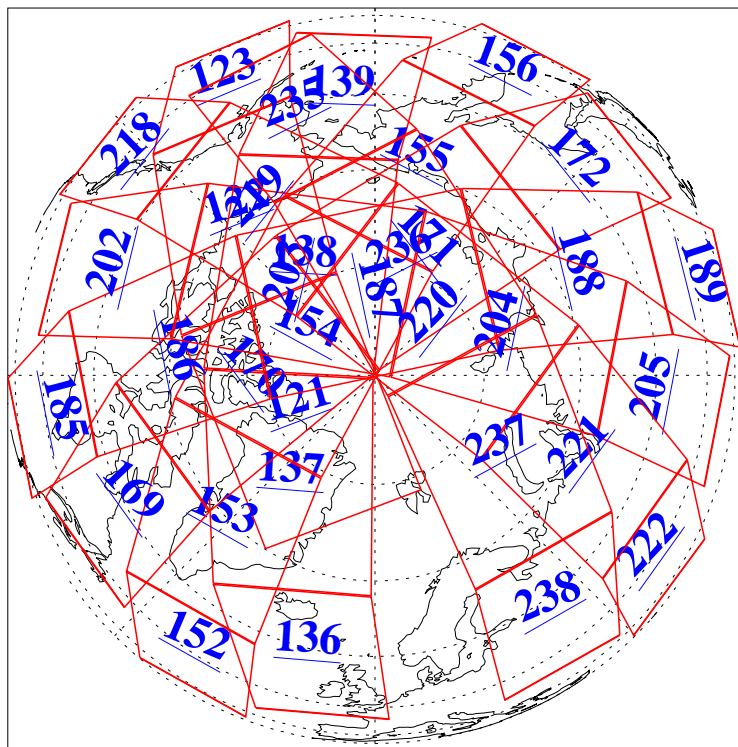

L1B Availability
AMSU Granules: 240
HSB Granules: 0
AIRS Granules: 240

14 May 2004
DoY 135
Aqua Day 741
Granules: 1 to 120

Granules: 121 to 240

Legend: AMSU Available, HSB Available, AIRS Available

L1B Availability
AMSU Granules: 240
HSB Granules: 0
AIRS Granules: 240

14 May 2004
DoY 135
Aqua Day 741

Ascending Granules

Descending Granules

Legend: AMSU Available, HSB Available, AIRS Available

L1B Availability
 AMSU Granules: 240
 HSB Granules: 0
 AIRS Granules: 240

14 May 2004
 DoY 135
 Aqua Day 741

Northern Hemisphere Granules

Southern Hemisphere Granules

Legend: AMSU Available, HSB Available, AIRS Available