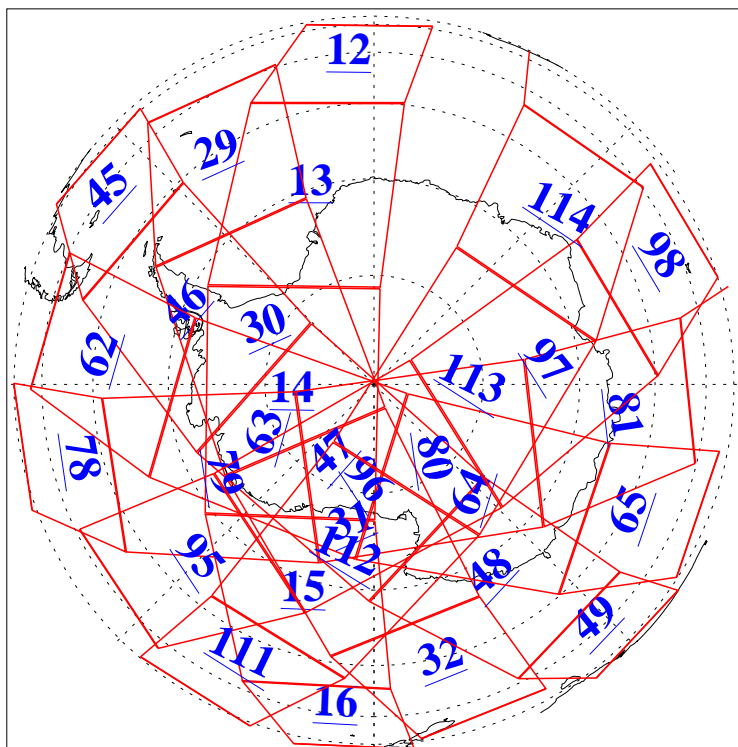

L1B Availability
AMSU Granules: 240
HSB Granules: 0
AIRS Granules: 240

14 May 2004
DoY 135
Aqua Day 741
Granules: 1 to 120

Granules: 121 to 240

Legend: AMSU Available, HSB Available, AIRS Available

L1B Availability
AMSU Granules: 240
HSB Granules: 0
AIRS Granules: 240

14 May 2004
DoY 135
Aqua Day 741

Ascending Granules

Descending Granules

Legend: AMSU Available, HSB Available, AIRS Available

L1B Availability
 AMSU Granules: 240
 HSB Granules: 0
 AIRS Granules: 240

14 May 2004
 DoY 135
 Aqua Day 741

Northern Hemisphere Granules

Southern Hemisphere Granules

Legend: AMSU Available, HSB Available, AIRS Available