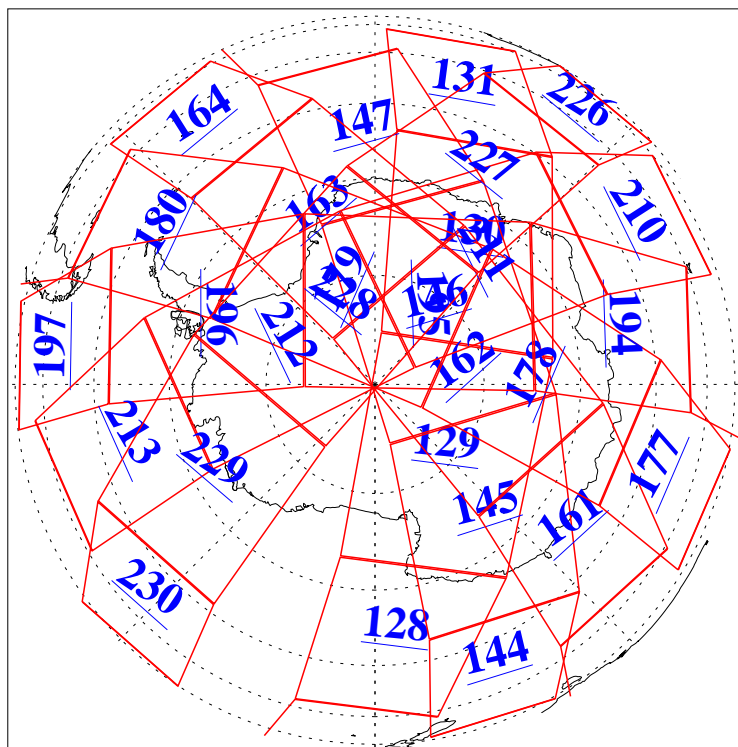

L1B Availability
AMSU Granules: 240
HSB Granules: 0
AIRS Granules: 240

14 May 2004
DoY 135
Aqua Day 741
Granules: 1 to 120

Granules: 121 to 240

Legend: AMSU Available, HSB Available, AIRS Available

L1B Availability
AMSU Granules: 240
HSB Granules: 0
AIRS Granules: 240

14 May 2004
DoY 135
Aqua Day 741

Ascending Granules

Descending Granules

Legend: AMSU Available, HSB Available, AIRS Available

L1B Availability
 AMSU Granules: 240
 HSB Granules: 0
 AIRS Granules: 240

14 May 2004
 DoY 135
 Aqua Day 741

Northern Hemisphere Granules

Southern Hemisphere Granules

Legend: AMSU Available, HSB Available, AIRS Available