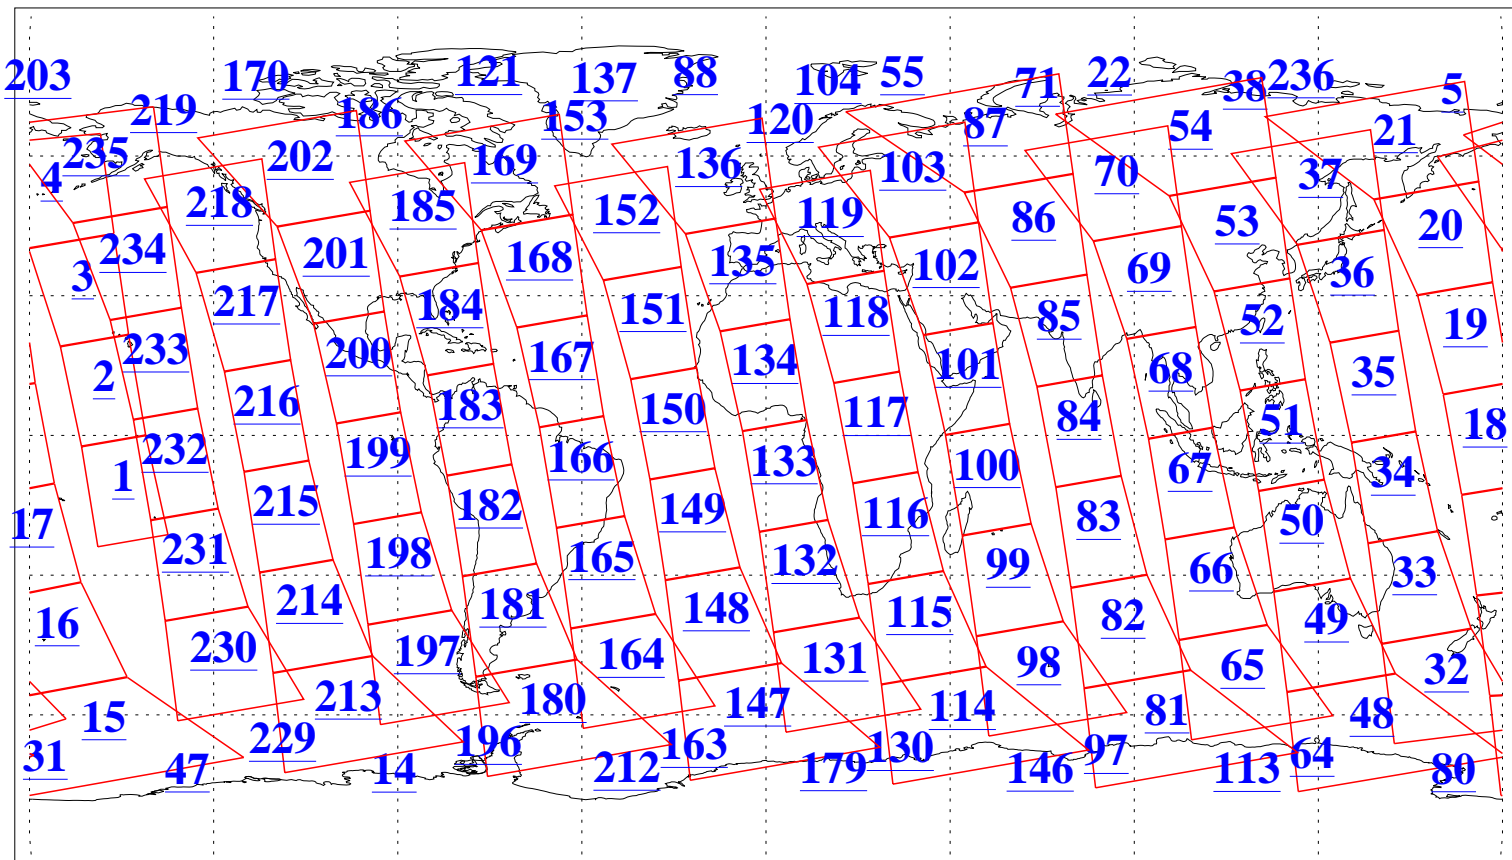

L1B Availability
AMSU Granules: 240
HSB Granules: 0
AIRS Granules: 240

14 May 2004
DoY 135
Aqua Day 741
Granules: 1 to 120

Granules: 121 to 240

Legend: AMSU Available, HSB Available, AIRS Available

L1B Availability
AMSU Granules: 240
HSB Granules: 0
AIRS Granules: 240

14 May 2004
DoY 135
Aqua Day 741

Ascending Granules

Descending Granules

Legend: AMSU Available, HSB Available, AIRS Available

L1B Availability
 AMSU Granules: 240
 HSB Granules: 0
 AIRS Granules: 240

14 May 2004
 DoY 135
 Aqua Day 741

Northern Hemisphere Granules

Southern Hemisphere Granules

Legend: AMSU Available, HSB Available, AIRS Available