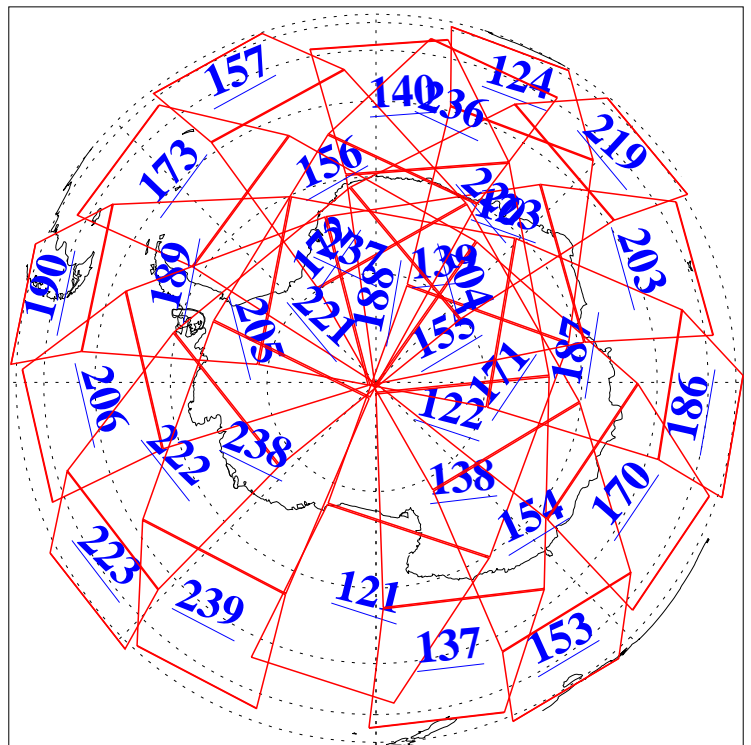

L1B Availability  
AMSU Granules: 240  
HSB Granules: 0  
AIRS Granules: 240

13 May 2004  
DoY 134  
Aqua Day 740  
Granules: 1 to 120

Granules: 121 to 240

Legend: AMSU Available, HSB Available, AIRS Available

L1B Availability  
AMSU Granules: 240  
HSB Granules: 0  
AIRS Granules: 240

13 May 2004  
DoY 134  
Aqua Day 740

Ascending Granules

Descending Granules

Legend: AMSU Available, HSB Available, AIRS Available

L1B Availability  
 AMSU Granules: 240  
 HSB Granules: 0  
 AIRS Granules: 240

13 May 2004  
 DoY 134  
 Aqua Day 740

Northern Hemisphere Granules

Southern Hemisphere Granules

Legend: AMSU Available, HSB Available, AIRS Available