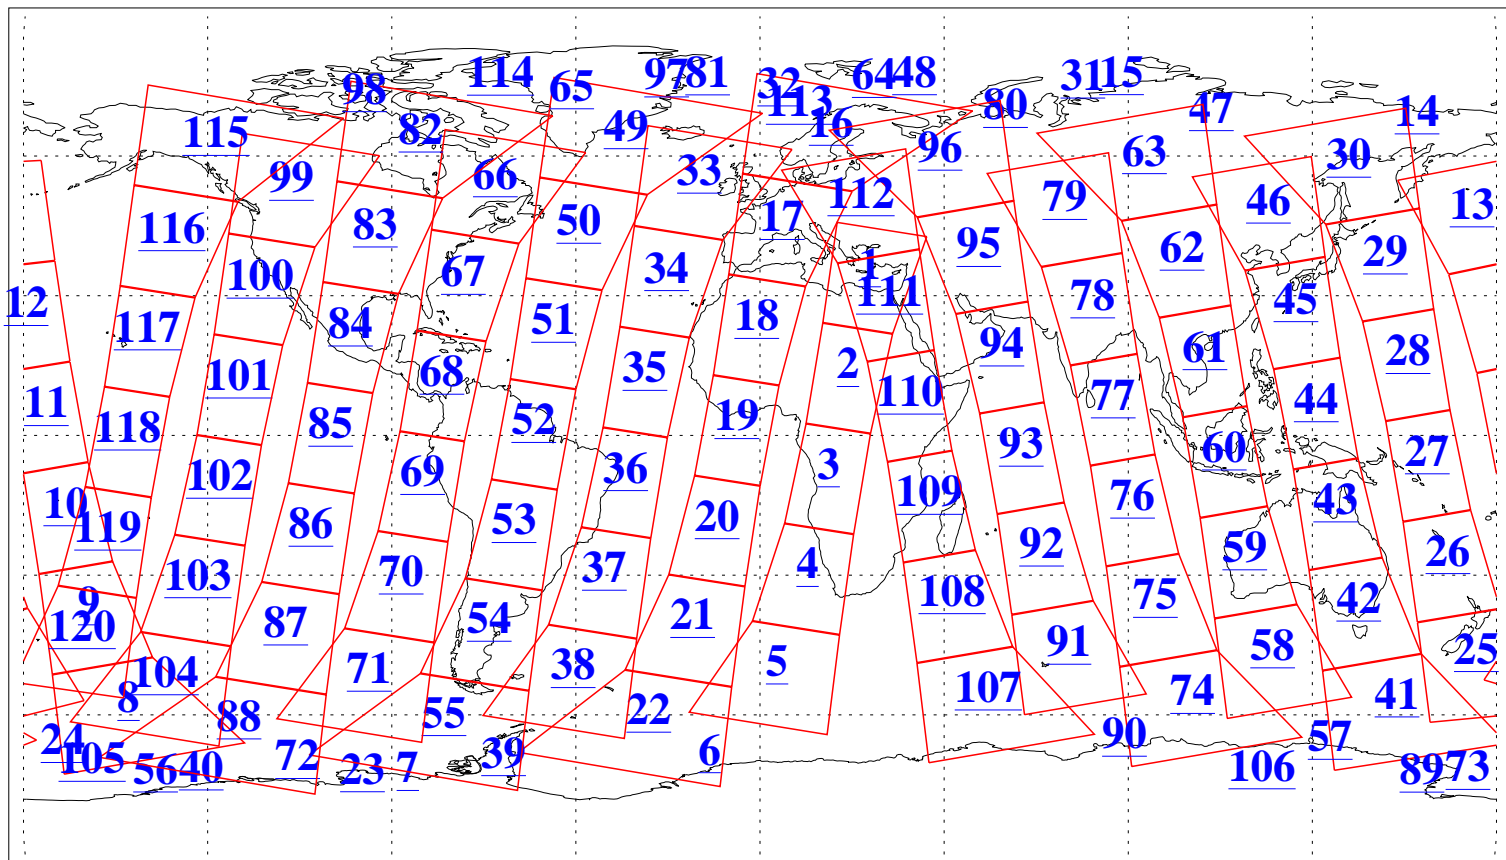

L1B Availability  
AMSU Granules: 240  
HSB Granules: 0  
AIRS Granules: 240

13 May 2004  
DoY 134  
Aqua Day 740  
Granules: 1 to 120

Granules: 121 to 240

Legend: AMSU Available, HSB Available, AIRS Available

L1B Availability  
AMSU Granules: 240  
HSB Granules: 0  
AIRS Granules: 240

13 May 2004  
DoY 134  
Aqua Day 740

Ascending Granules

Descending Granules

Legend: AMSU Available, HSB Available, AIRS Available

L1B Availability  
 AMSU Granules: 240  
 HSB Granules: 0  
 AIRS Granules: 240

13 May 2004  
 DoY 134  
 Aqua Day 740

Northern Hemisphere Granules

Southern Hemisphere Granules

Legend: AMSU Available, HSB Available, AIRS Available