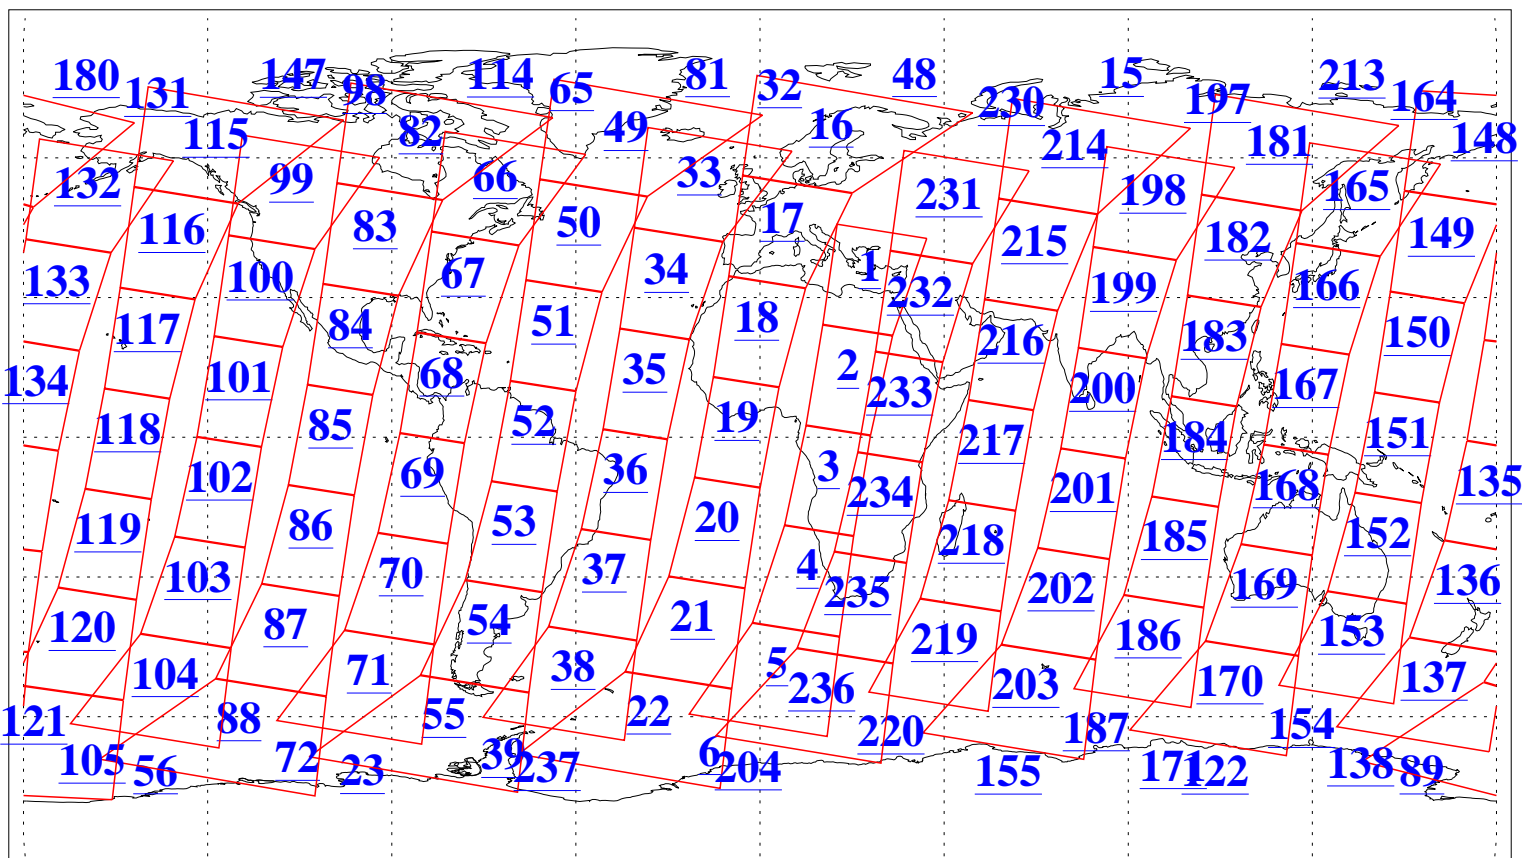

L1B Availability  
AMSU Granules: 240  
HSB Granules: 0  
AIRS Granules: 240

13 May 2004  
DoY 134  
Aqua Day 740  
Granules: 1 to 120

Granules: 121 to 240

Legend: AMSU Available, HSB Available, AIRS Available

L1B Availability  
AMSU Granules: 240  
HSB Granules: 0  
AIRS Granules: 240

13 May 2004  
DoY 134  
Aqua Day 740

Ascending Granules

Descending Granules

Legend: AMSU Available, HSB Available, AIRS Available

L1B Availability  
 AMSU Granules: 240  
 HSB Granules: 0  
 AIRS Granules: 240

13 May 2004  
 DoY 134  
 Aqua Day 740

Northern Hemisphere Granules

Southern Hemisphere Granules

Legend: AMSU Available, HSB Available, AIRS Available