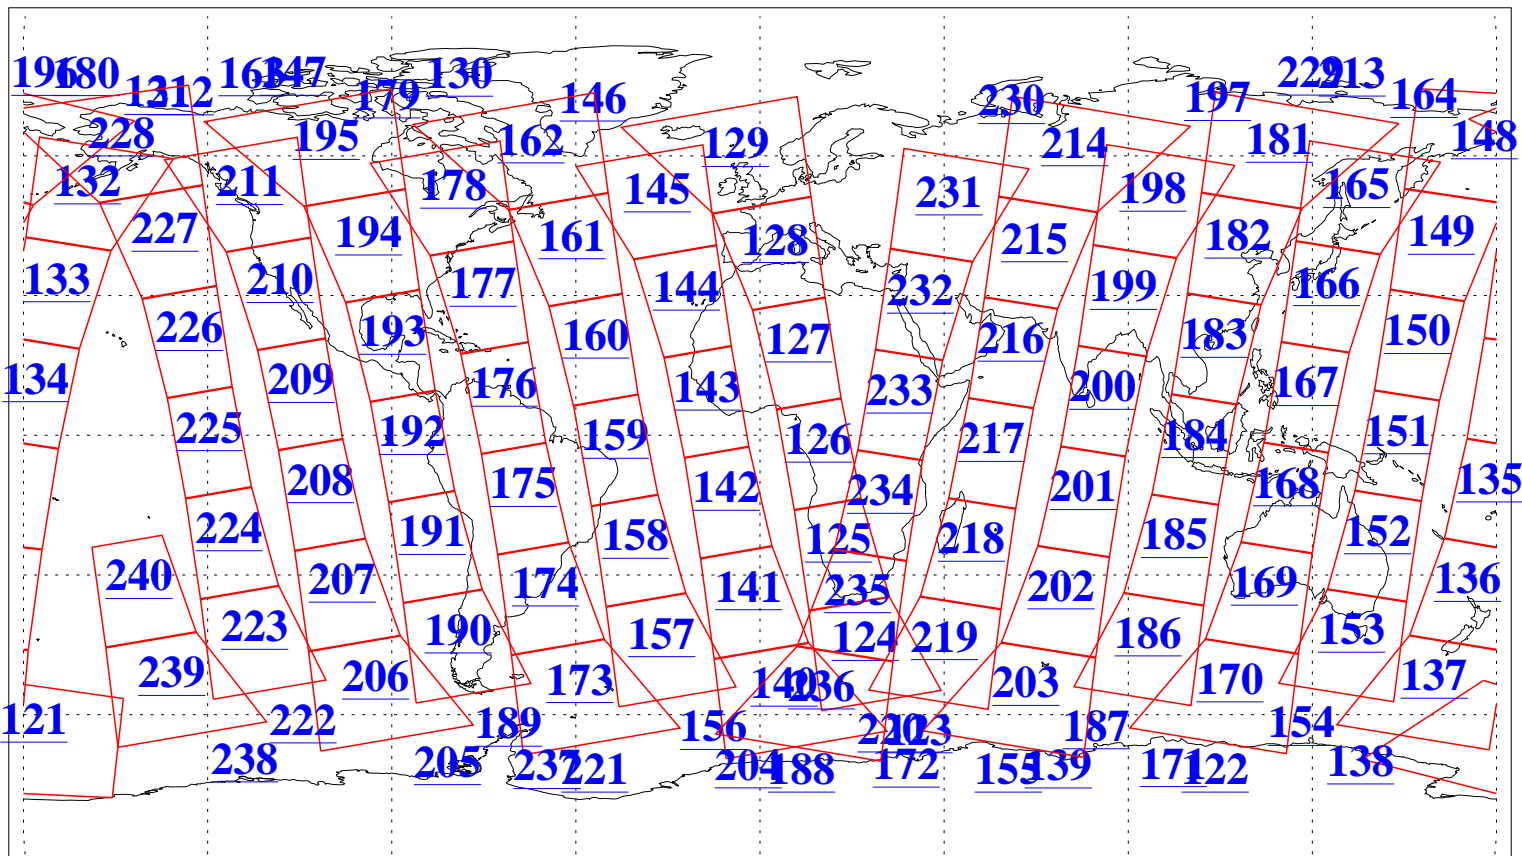

L1B Availability  
AMSU Granules: 240  
HSB Granules: 0  
AIRS Granules: 240

13 May 2004  
DoY 134  
Aqua Day 740  
Granules: 1 to 120

Granules: 121 to 240

Legend: AMSU Available, HSB Available, AIRS Available

L1B Availability  
AMSU Granules: 240  
HSB Granules: 0  
AIRS Granules: 240

13 May 2004  
DoY 134  
Aqua Day 740

Ascending Granules

Descending Granules

Legend: AMSU Available, HSB Available, AIRS Available

L1B Availability  
 AMSU Granules: 240  
 HSB Granules: 0  
 AIRS Granules: 240

13 May 2004  
 DoY 134  
 Aqua Day 740

Northern Hemisphere Granules

Southern Hemisphere Granules

Legend: AMSU Available, HSB Available, AIRS Available