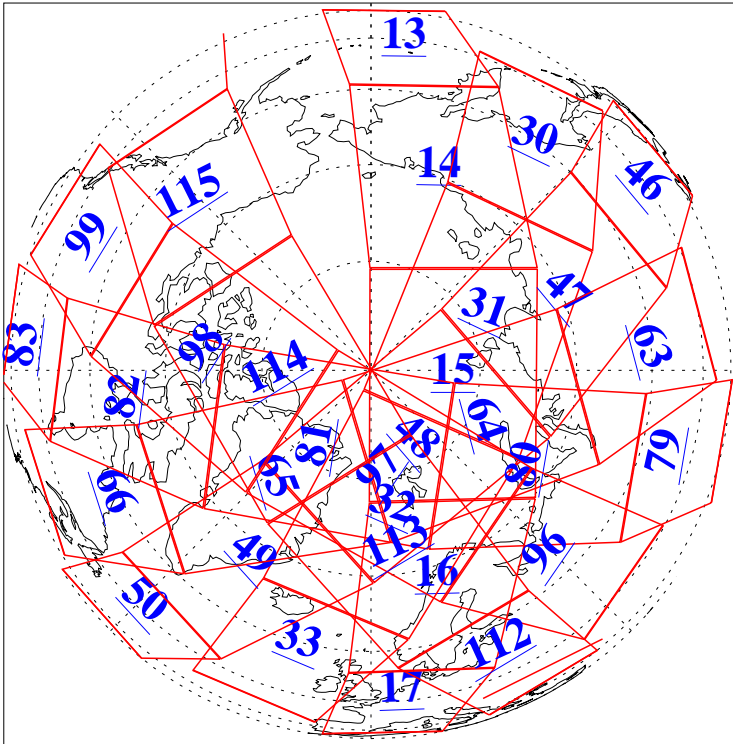

L1B Availability  
AMSU Granules: 240  
HSB Granules: 0  
AIRS Granules: 240

13 May 2004  
DoY 134  
Aqua Day 740  
Granules: 1 to 120

Granules: 121 to 240

Legend: AMSU Available, HSB Available, AIRS Available

L1B Availability  
AMSU Granules: 240  
HSB Granules: 0  
AIRS Granules: 240

13 May 2004  
DoY 134  
Aqua Day 740

Ascending Granules

Descending Granules

Legend: AMSU Available, HSB Available, AIRS Available

L1B Availability  
 AMSU Granules: 240  
 HSB Granules: 0  
 AIRS Granules: 240

13 May 2004  
 DoY 134  
 Aqua Day 740

Northern Hemisphere Granules

Southern Hemisphere Granules

Legend: AMSU Available, HSB Available, AIRS Available