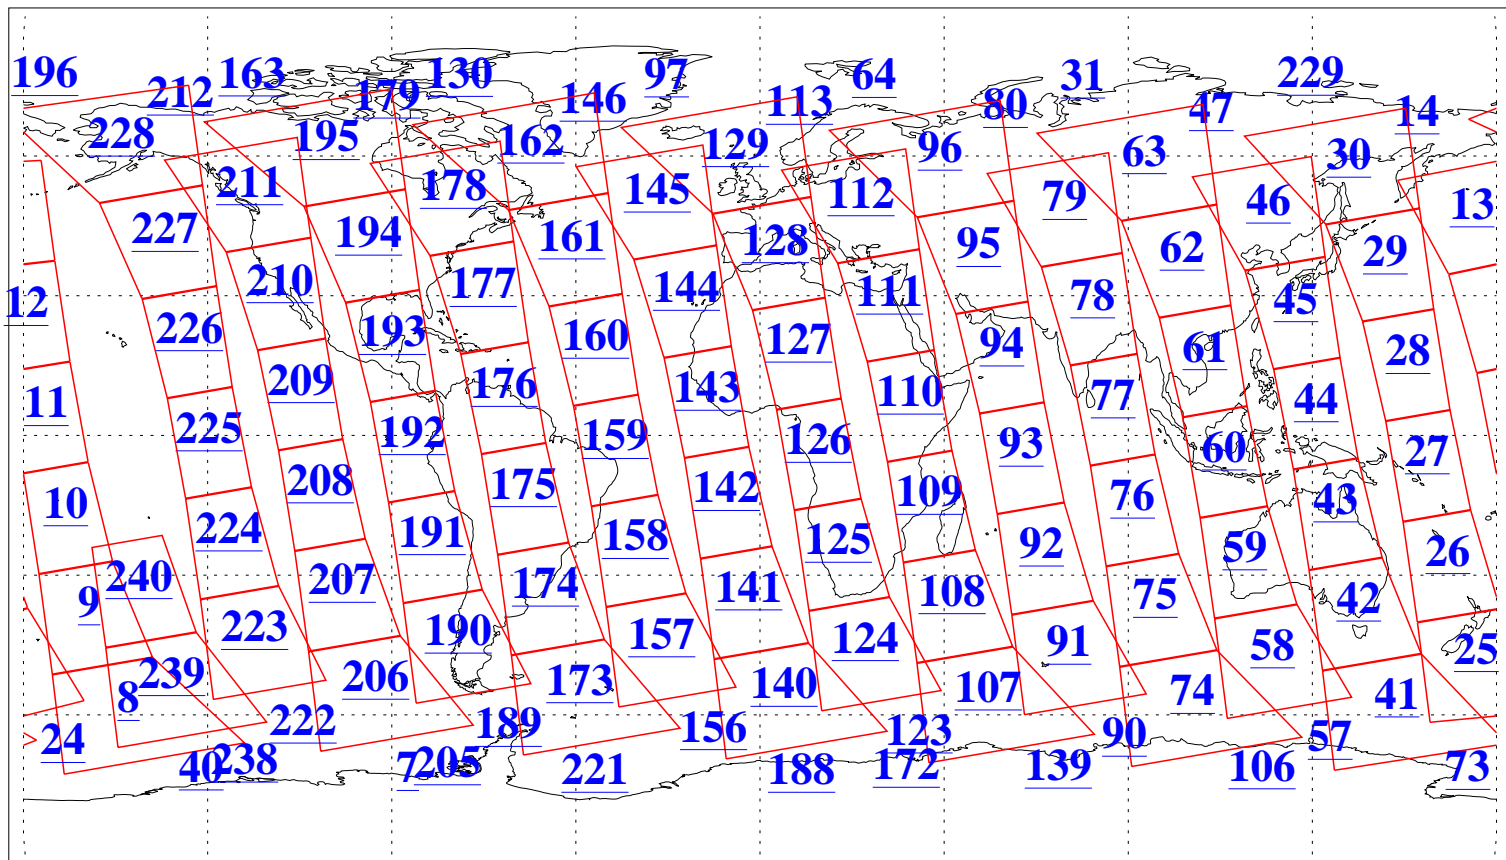

L1B Availability  
AMSU Granules: 240  
HSB Granules: 0  
AIRS Granules: 240

13 May 2004  
DoY 134  
Aqua Day 740  
Granules: 1 to 120

Granules: 121 to 240

Legend: AMSU Available, HSB Available, AIRS Available

L1B Availability  
AMSU Granules: 240  
HSB Granules: 0  
AIRS Granules: 240

13 May 2004  
DoY 134  
Aqua Day 740

Ascending Granules

Descending Granules

Legend: AMSU Available, HSB Available, AIRS Available

L1B Availability  
 AMSU Granules: 240  
 HSB Granules: 0  
 AIRS Granules: 240

13 May 2004  
 DoY 134  
 Aqua Day 740

Northern Hemisphere Granules

Southern Hemisphere Granules

Legend: AMSU Available, HSB Available, AIRS Available