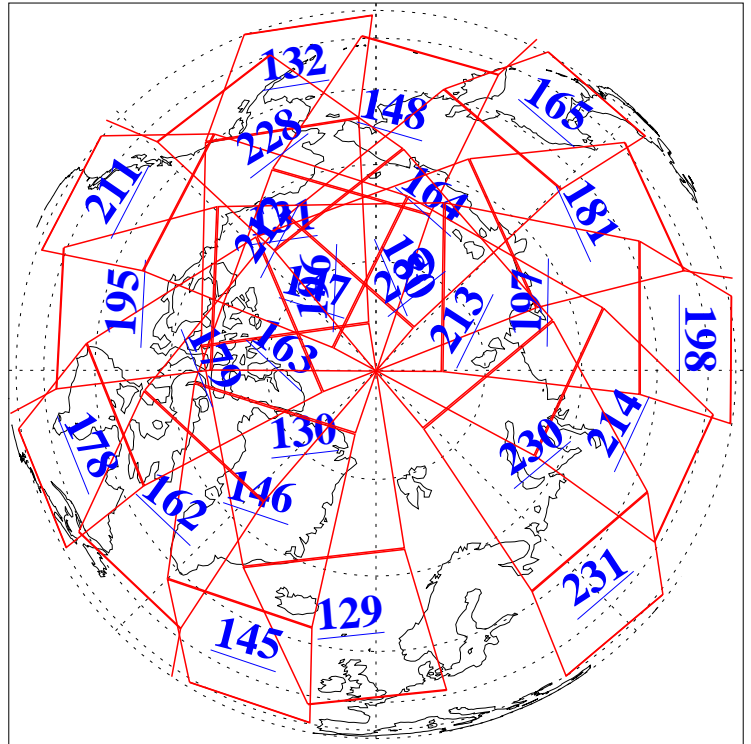

L1B Availability  
AMSU Granules: 240  
HSB Granules: 0  
AIRS Granules: 240

13 May 2004  
DoY 134  
Aqua Day 740  
Granules: 1 to 120

Granules: 121 to 240

Legend: AMSU Available, HSB Available, AIRS Available

L1B Availability  
AMSU Granules: 240  
HSB Granules: 0  
AIRS Granules: 240

13 May 2004  
DoY 134  
Aqua Day 740

Ascending Granules

Descending Granules

Legend: AMSU Available, HSB Available, AIRS Available

L1B Availability  
 AMSU Granules: 240  
 HSB Granules: 0  
 AIRS Granules: 240

13 May 2004  
 DoY 134  
 Aqua Day 740

Northern Hemisphere Granules

Southern Hemisphere Granules

Legend: AMSU Available, HSB Available, AIRS Available