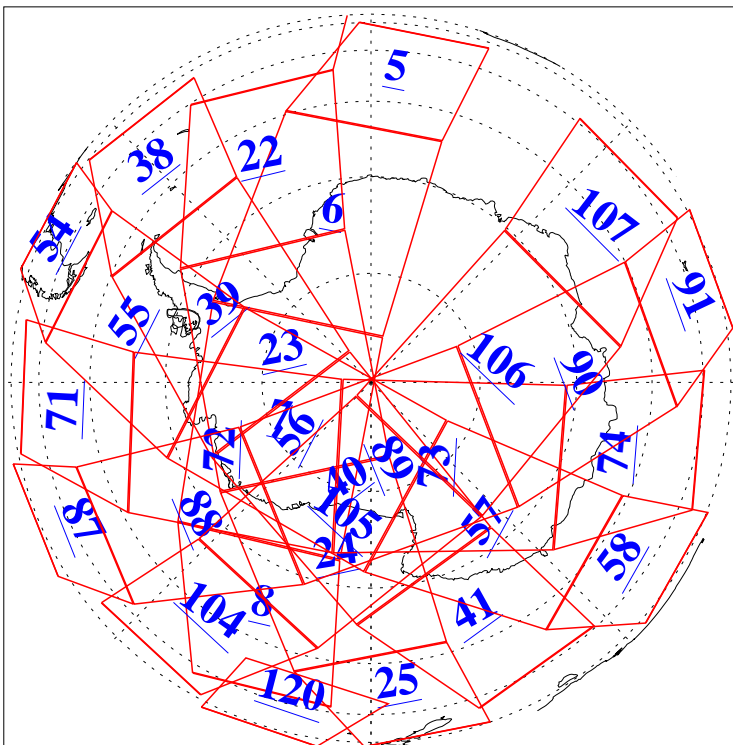

L1B Availability  
AMSU Granules: 240  
HSB Granules: 0  
AIRS Granules: 240

13 May 2004  
DoY 134  
Aqua Day 740  
Granules: 1 to 120

Granules: 121 to 240

Legend: AMSU Available, HSB Available, AIRS Available

L1B Availability  
AMSU Granules: 240  
HSB Granules: 0  
AIRS Granules: 240

13 May 2004  
DoY 134  
Aqua Day 740

Ascending Granules

Descending Granules

Legend: AMSU Available, HSB Available, AIRS Available

L1B Availability  
 AMSU Granules: 240  
 HSB Granules: 0  
 AIRS Granules: 240

13 May 2004  
 DoY 134  
 Aqua Day 740

Northern Hemisphere Granules

Southern Hemisphere Granules

Legend: AMSU Available, HSB Available, AIRS Available